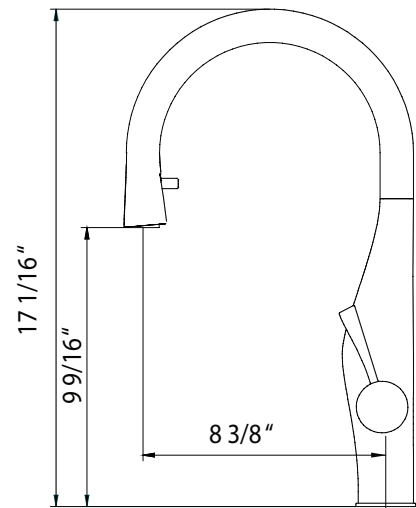

- HydroMold solid brass construction
- Concealed, seamless solid brass pull down dual function spray/stream handspray
- Easy clean AeroFlo removable Aerator
- XtendHose reaches all edges of sink and beyond. 20+ inches
- Forward action with 15° rear limited handle will not hit backsplash
- CeraDox Ceramic Disc Cartridge - Lifetime Warranty
- Available in 4 finish options
- Oversized deck mounting locknut for ease of installation
- Hybrid stainless steel and nylon UltraBraid hoses for increased durability and flexibility
- QuickConnect InterLock system designed for secure and easy installation
- All Houzer faucets are ICC certified to meet or exceed US State and Federal plumbing codes and low lead safety standards
- Limited Lifetime Warranty