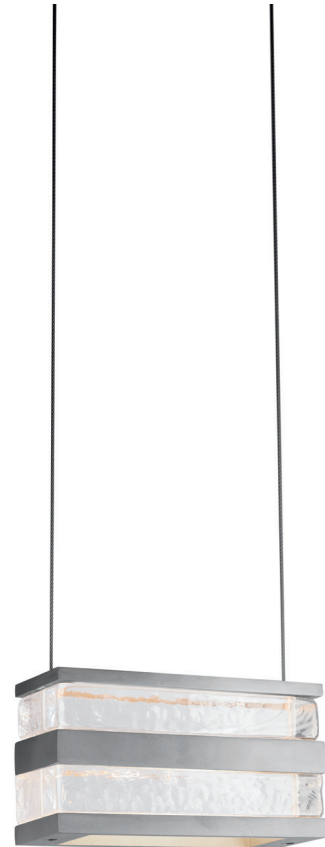

L S-45° AL

STACKS LED PENDANT - 401854

2.5" h x 5.5" w x 2" d - 4.6" X 7.3" canopy - 5.2 lbs
150 EST. DELIVERED LUMENS, 4.5W, 2700K CCT, 90 CRI,
120-277V INPUT, DIMMING: LINE VOLTAGE, ELV

ITEM #	OAH	FINISH	GLASS
401854-LED	20" - 100" (STND)	02 | 82	Clear (ZM0562)
		05 | 84	
		07 | 85	
		10 | 86	
		14 | 89	
		20 |