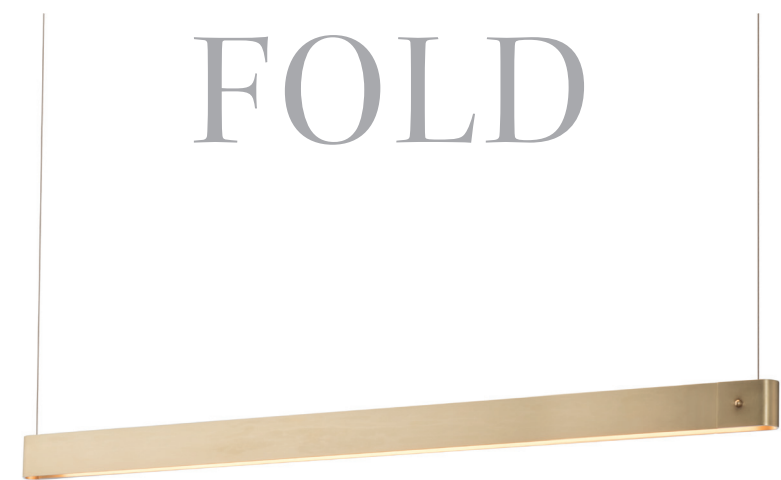

FOLD

L S

FOLD LED PENDANT - 401358

2" h x 44" w x 1.4" d - 4.6" x 45" canopy - 19 lbs
775 EST. DELIVERED LUMENS, 15.8W, 2700K CCT, 90 CRI,
120-270V INPUT, DIMMING: ELV, TRIAC, 0-10

ITEM #	OAH	FINISH
401358-LED	20" - 100" (STND)	02 | 82 05 | 84 07 | 85 10 | 86 14 | 89 20 |