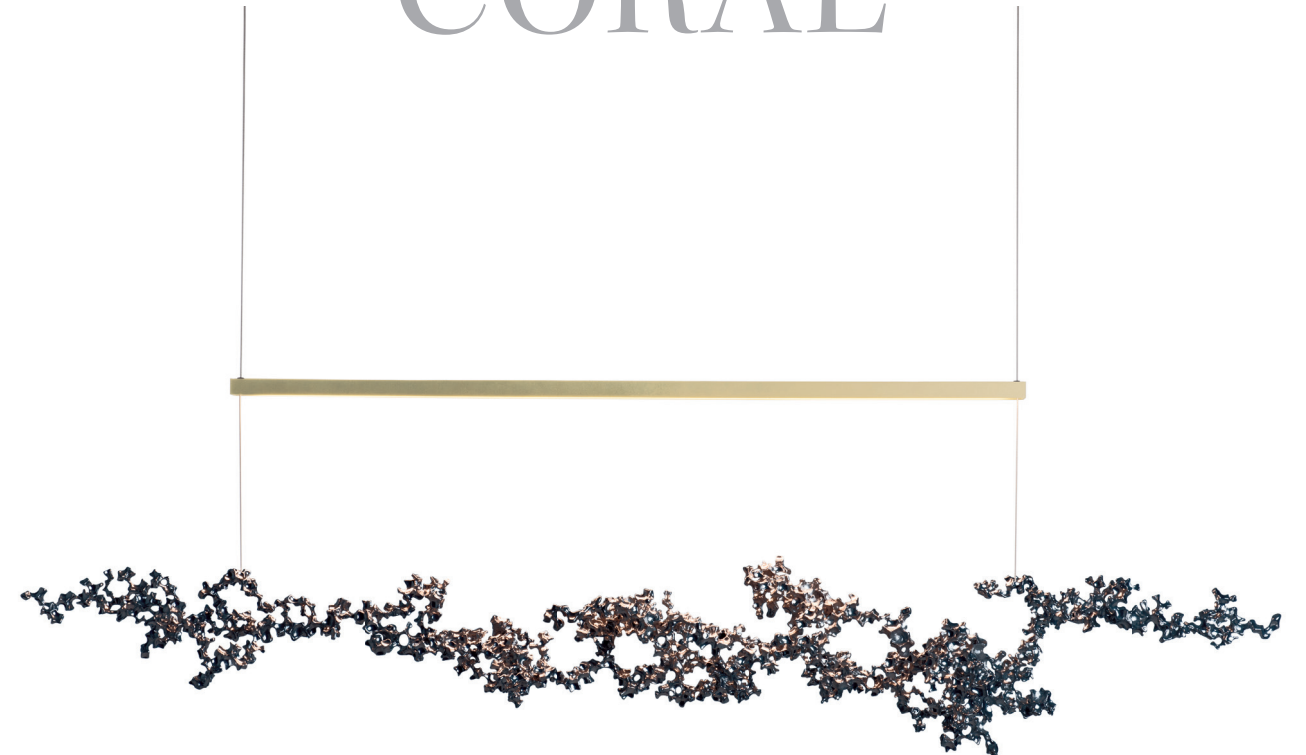

CORAL

Coral. An artistic interpretation of one of Earth's most beautiful living art forms.

Our designers utilize a combination of hand-poured casting techniques to coax the molten aluminum into organic forms; every piece similar but singular in its individuality.