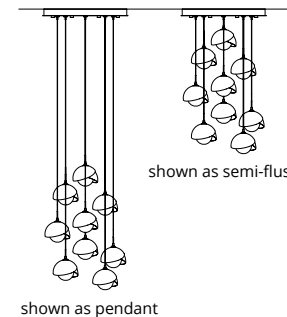

Multi-Application Design