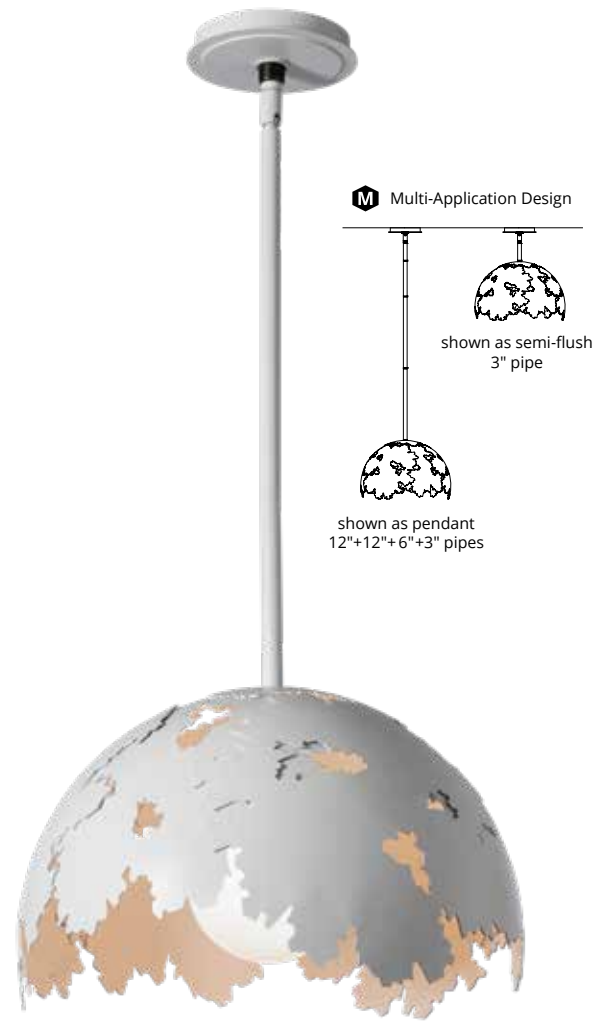

S-45°

NEW PANGEA 1-LIGHT PENDANT - 181072
9.8" h - 15.3" dia - 5.5" dia canopy - 144" wire - 13.2 lbs
medium socket (1), 15 watt max, G40 bulb

ITEM #	OAH	FINISH
181072-SKT	15.4" - 57.4" (MULT)	02 : 82
	Multi-height	05 : 84
	stem kit includes:	07 : 85
	(3) 12" pipes	10 : 86
	(1) 6" pipe	14 : 89
	(1) 3" pipe	20

Exclusive Bulb Design — Matte Frosted White, dimmable LED G bulbs. Replacements only available from HF Customer Service, call 888.826.4766.