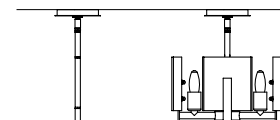

ARC SEMI-FLUSH/PENDANT - 131060

8.1" h x 13.5" square - 5.5" OD canopy - 66" wire
9 lbs - Medium sockets (4), 60 W max, B bulbs

ITEM #	OAH	FINISH	GLASS
131060-SKT	13.3" - 49.3" (MULT)	02 : 82	White Swirl (YR0719)
	Multi-height	05 : 84	
	stem kit includes:	07 : 85	
	(3) 12" pipes	10 : 86	
	(1) 6" pipe	14 : 89	
	(1) 3" pipe	20 : 86	

Multi-Application Design

shown as semi-flush
3" pipe