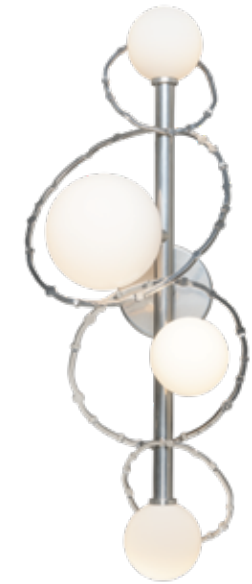

OLYMPUS 4-LIGHT SCONCE - 201361
11.2" h x 30.1" w x 8.6" d - 5 lbs - 5" OD backplate
7" vertical mounting ht - 15" horizontal mounting ht
G9 sockets (4), 60 W max, G9 bulbs
Note: Can hang vertically or horizontally

ITEM #	FINISH	GLASS
201361-SKT	10 : 84	Opal (GG0712)
	14 : 85	
	82 : 86