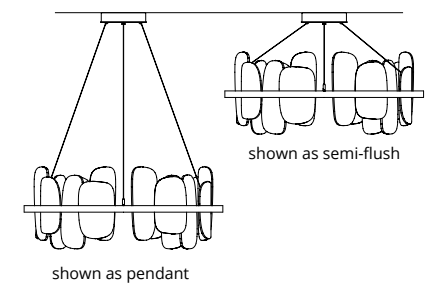

L S-45°

VITRE CIRCULAR LED PENDANT - 139660
15.7" h x 38" dia - 8.8" OD canopy - 70.8 lbs
2030 EST. DELIVERED LUMENS, 60W, 3000K CCT, 90 CRI,
120-277V AC INPUT, ELV 0-10 DIMMING

ITEM #	OAH	FINISH	GLASS
139660-LED	25" - 100" (STND)	02 : 82	White Swirl (YR0708)
		05 : 84	
		07 : 85	
		10 : 86	
		14 : 89	
		20 : 86	

M Multi-Application Design