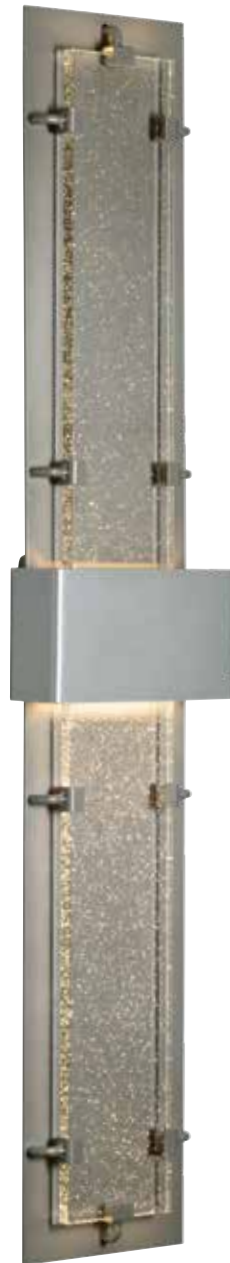

L AL ADA

URSA DOUBLE LARGE LED SCONCE - 302507

50.8" h x 9.5" w x 3.7" d - 12.1 lbs
4.9" x 4.9" backplate - 25.5" vertical mounting ht
600 EST. DELIVERED LUMENS, 25W, 3000K CCT, 90 CRI,
120-277V AC INPUT ELV 0-10 DIMMING

ITEM #	FINISH	GLASS
302507-LED	02 : 77	Seeded Clear (I10397)
	14 : 78	
	20 : 80	
	75 : 75