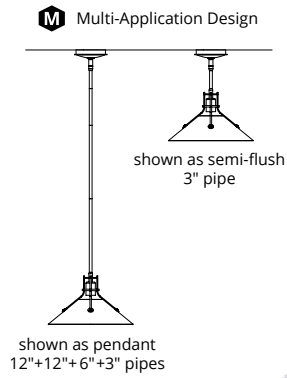

Note: See pages 238-239 for more multi-application Henry designs.

S-45° CE M

**HENRY PENDANT - 184250**

7.3" h x 9.2" dia - 5.5" canopy - 70" wire  
3.2 lbs - Medium socket, 100 W max, A19 bulb  
Base Finish = Canopy / Fixture  
Accent Finish = Shade