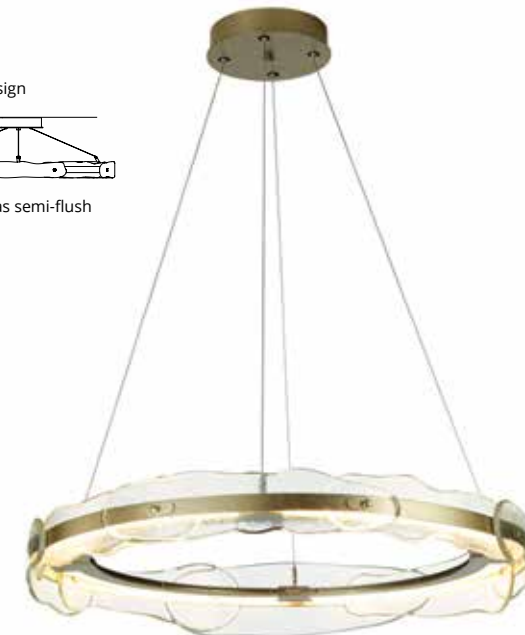

SOLSTICE LED PENDANT - 139780

4" h x 35.8" dia - 9" OD canopy - 45.6 lbs
1350 EST. DELIVERED LUMENS, 48W, 3000K CCT, 85 CRI,
120-277V AC INPUT, ELV 0-10 DIMMING

ITEM #	OAH	FINISH	GLASS
139780-LED	18" - 85" (STND)	02	82
		05	84
		07	85
		10	86
		14	89
		20