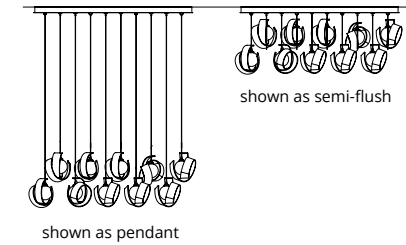

RIZA 10-LIGHT PENDANT - 131208

8.1" h x 46.7" w x 12.2" d - 44.5 x 8.5 canopy - 38.2 lbs
G4 sockets (10), 4 watt max, G4 LED bulbs

Note: Canopy can will always be finished in -10 Black

ITEM #	OAH	FINISH	GLASS
131208-SKT	17" - 80" (STND)	02	Opal (GG0711)
		05	84
	17" - 130" (LONG)	07	85
		10	86
		14	89
		20	

Multi-Application Design

S-45°

RIZA 9-LIGHT PENDANT - 131099

8.1" h - 21.1" dia - 20.5" OD canopy - 34 lbs
G4 sockets (9), 4 watt max, G4 LED bulbs

Note: Canopy can will always be finished in -10 Black

ITEM #	OAH	FINISH	GLASS
131099-SKT	23" - 80" (STND)	02	Opal (GG0711)
		05	84
	23" - 130" (LONG)	07	85
		10	86
		14	89
		20