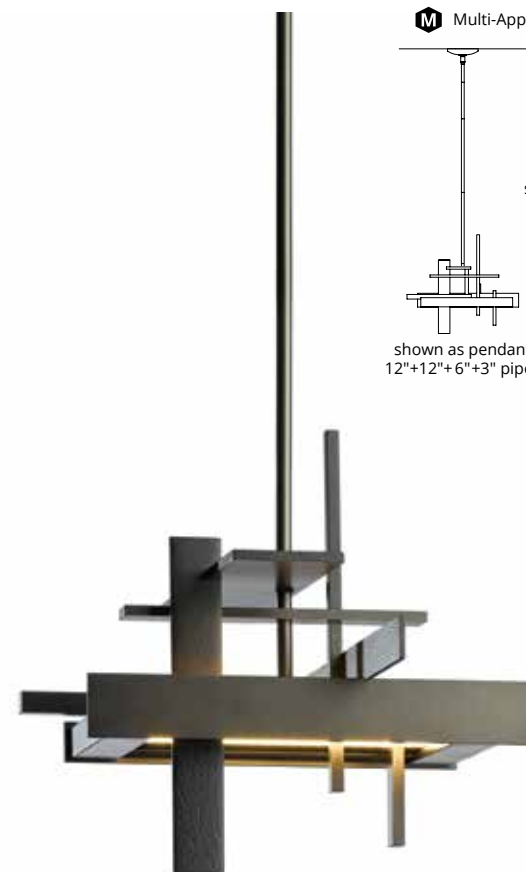

S-45° AL M

TURA SEEDED GLASS LOW VOLTAGE MINI PENDANT - 161184 - 15" h x 16.4" w x 11" d
5.5" OD canopy - 3.8 lbs
GY 6.35 socket (1), 4 watt max, G4 LED bulb

ITEM #	OAH	FINISH	GLASS
161184-SKT	18" - 80" (STND)	02 : 82	Seeded (I10728)
		05 : 84	
		07 : 85	
		10 : 86	
		14 : 89	
		20 : ..	

S-45° AL M

TURA FROSTED GLASS LOW VOLTAGE MINI PENDANT - 161185 - 15" h x 16.4" w x 11" d
5.5" OD canopy - 3.2 lbs
GY 6.35 socket (1), 4 watt max, G4 LED bulb

ITEM #	OAH	FINISH	GLASS
161185-SKT	18" - 80" (STND)	02 : 82	Frosted (YC0305)
		05 : 84	
		07 : 85	
		10 : 86	
		14 : 89	
		20 : ..	

M Multi-Application Design

L S-45° AL M

PLANAR LED PENDANT - 139718
11" h x 12.1" w x 10.6" d - 5" sq canopy - 70" wire - 11 lbs
580 EST. DELIVERED LUMENS, 23W, 3000K CCT,
90 CRI, 100-120V AC INPUT, ELV DIMMING

ITEM #	OAH	FINISH
139718-SKT	13.4" - 58.4" (MULT)	02 : 82
	Multi-height	05 : 84
	stem kit includes:	07 : 85
	(3) 12" pipes	10 : 86
	(1) 6" pipe	14 : 89
	(1) 3" pipe	20 : ..