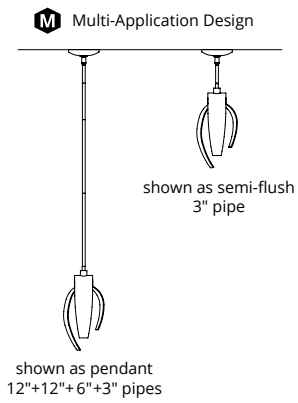

S-45°

FOLIO MINI PENDANT - 188750

16.2" h x 5.7" dia - 5" canopy - 77" wire - 4.6 lbs
GU10 socket, 120V, 50 W max, MR-16 reflector bulb

ITEM #	OAH	FINISH
188750-SKT	18.7" - 63.7" (MULT)	02 : 82
	Multi-height	05 : 84
	stem kit includes:	07 : 85
	(3) 12" pipes	10 : 86
	(1) 6" pipe	14 : 89
	(1) 3" pipe	20