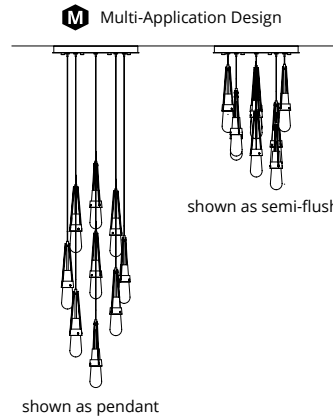

shown as semi-flush

shown as pendant

S-45° AL M

LINK 9-LIGHT CLEAR GLASS PENDANT - 131108

16.1" h x 20.5" dia - 20.5" OD canopy - 34.2 lbs
G4 sockets (9), 4 W, G4 LED bulbs

Note: Canopy can will always be finished in -10 Black

ITEM #	OAH	FINISH	GLASS
131108-SKT	19" - 80" (STND)	02 : 82	Clear (ZM0434)
	19" - 130" (LONG)	05 : 84	
		07 : 85	
		10 : 86	
		14 : 89	
20