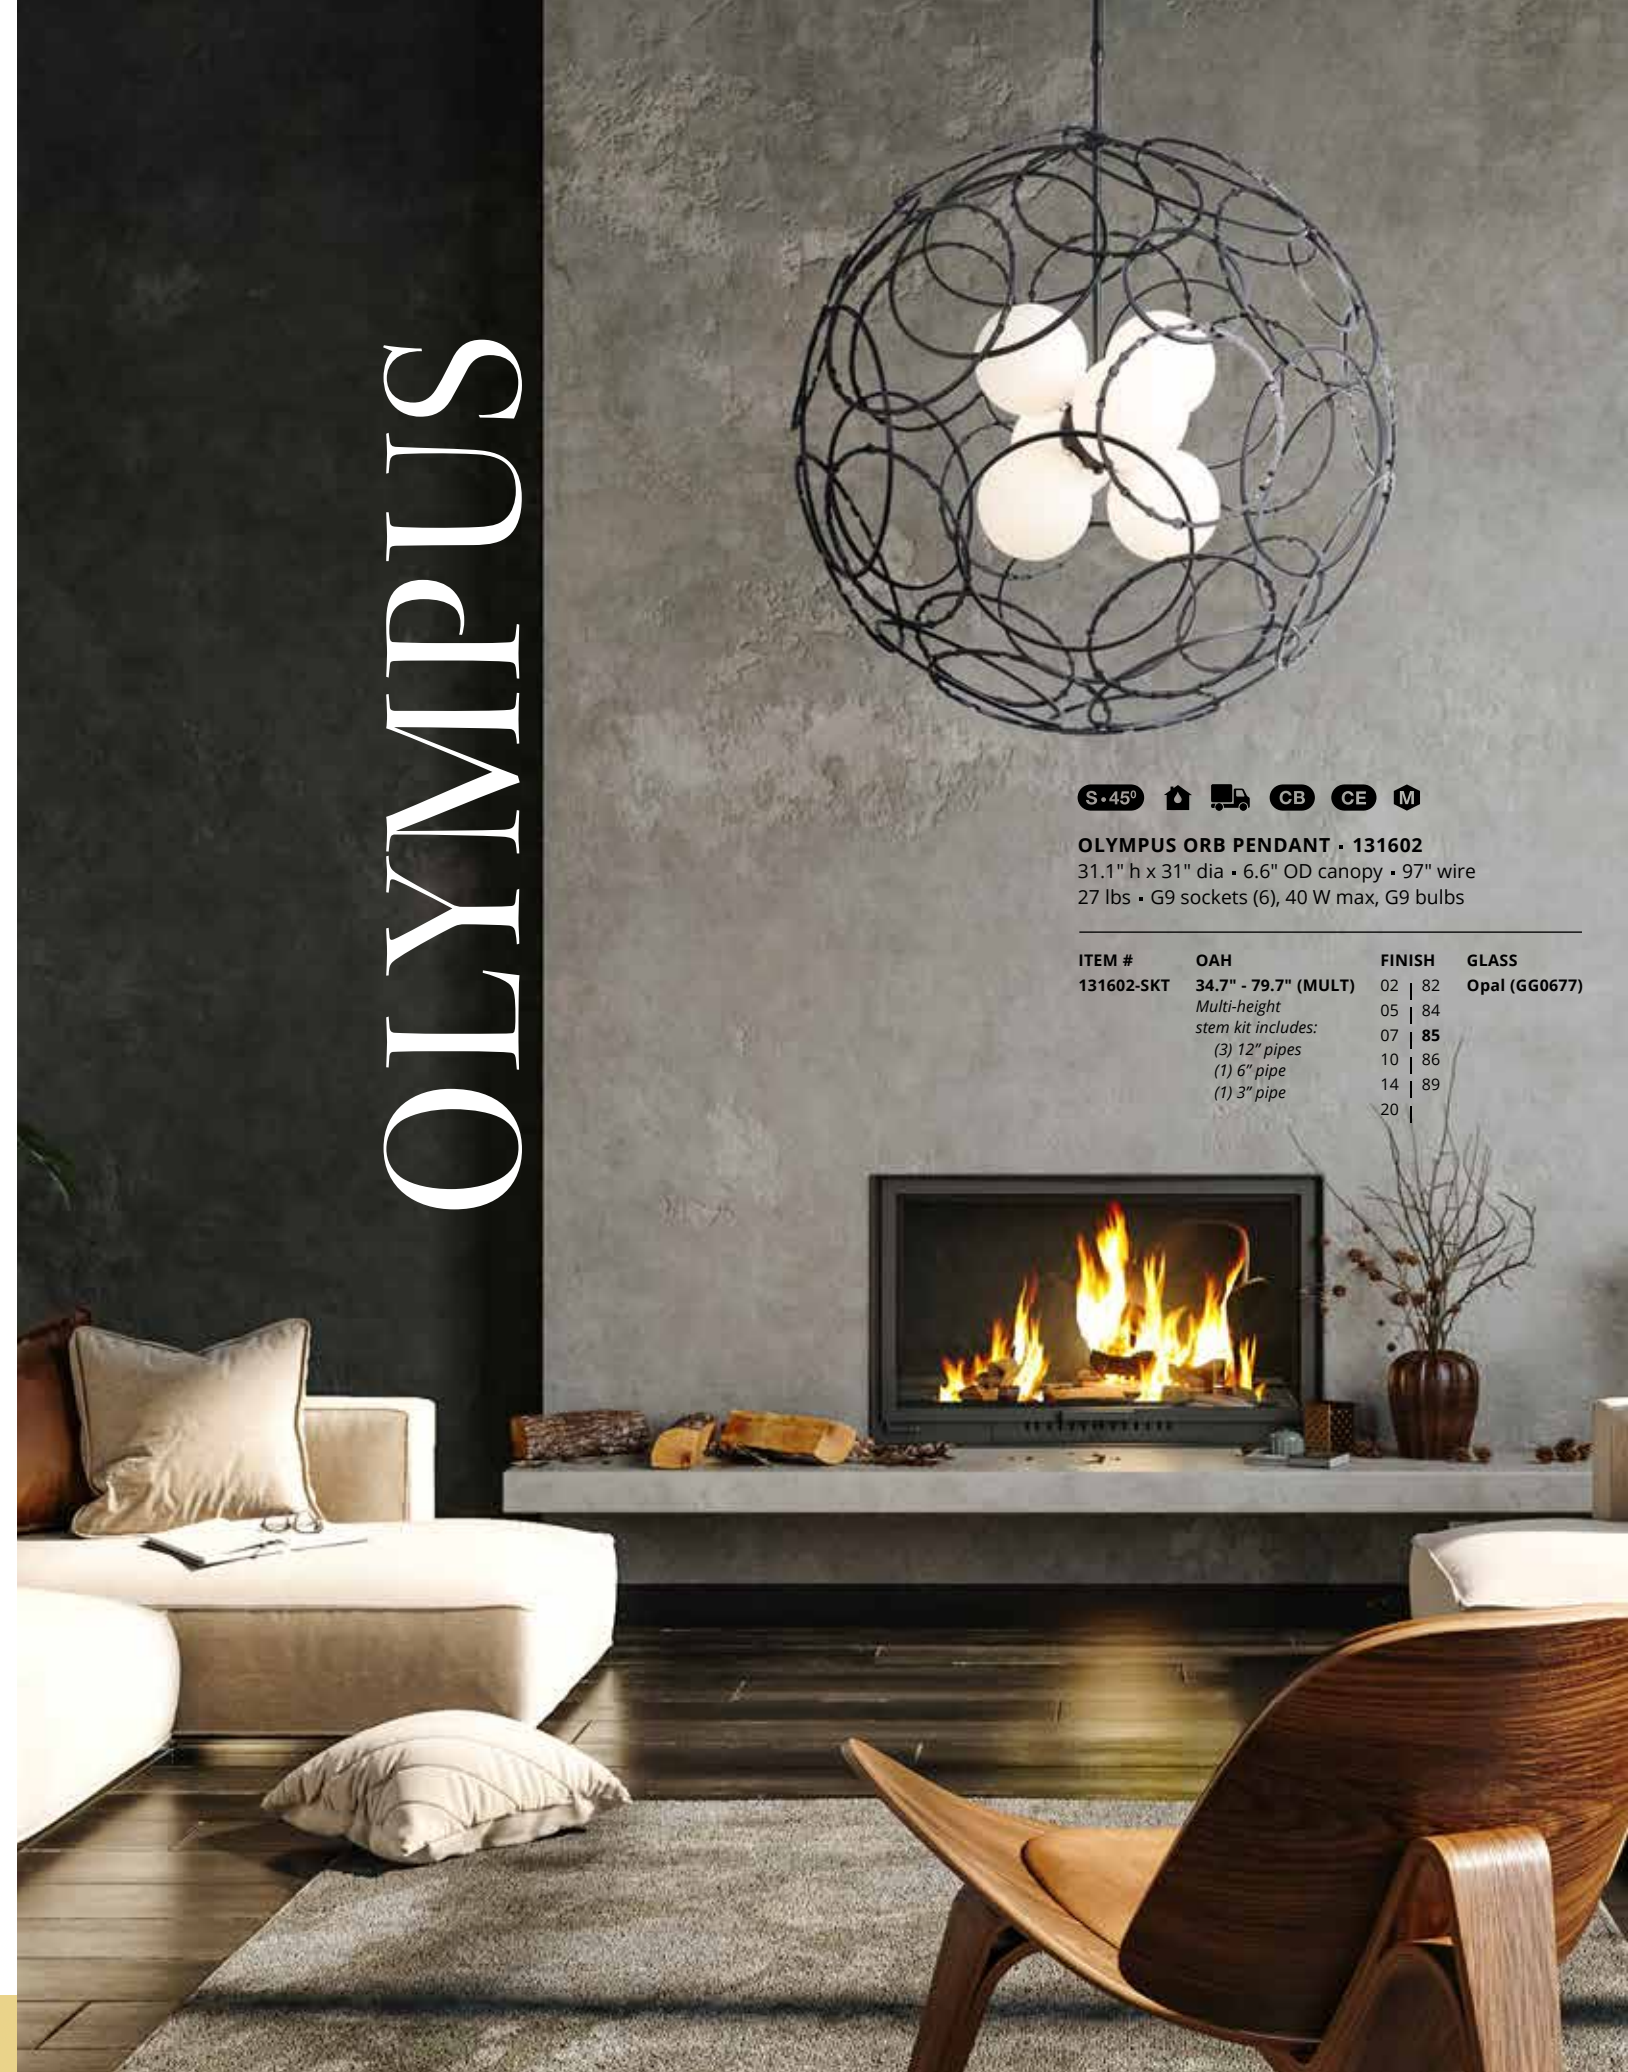

OLYMPUS ORB PENDANT - 131602
31.1" h x 31" dia - 6.6" OD canopy - 97" wire
27 lbs - G9 sockets (6), 40 W max, G9 bulbs

ITEM #	OAH	FINISH	GLASS
131602-SKT	34.7" - 79.7" (MULT)	02 : 82	Opal (GG0677)
	Multi-height	05 : 84	
	stem kit includes:	07 : 85	
	(3) 12" pipes	10 : 86	
	(1) 6" pipe	14 : 89	
	(1) 3" pipe	20 : 89