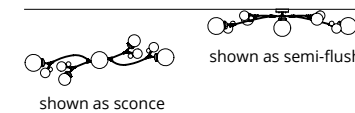

SPRIG SEMI-FLUSH - 128715
11.3" h x 61.7" w x 21" d - 5.2" OD canopy - 14 lbs
Medium sockets (5), 60 W max, A15 bulbs
Note: Can be used as a sconce

ITEM #	FINISH	GLASS
128715-SKT	02 : 82	Opal (GG0639)
	05 : 84	Water (LL0639)
	07 : 85	Opaline (WF0639)
	10 : 86	
	14 : 89	
	20 : ..	

M Multi-Application Design