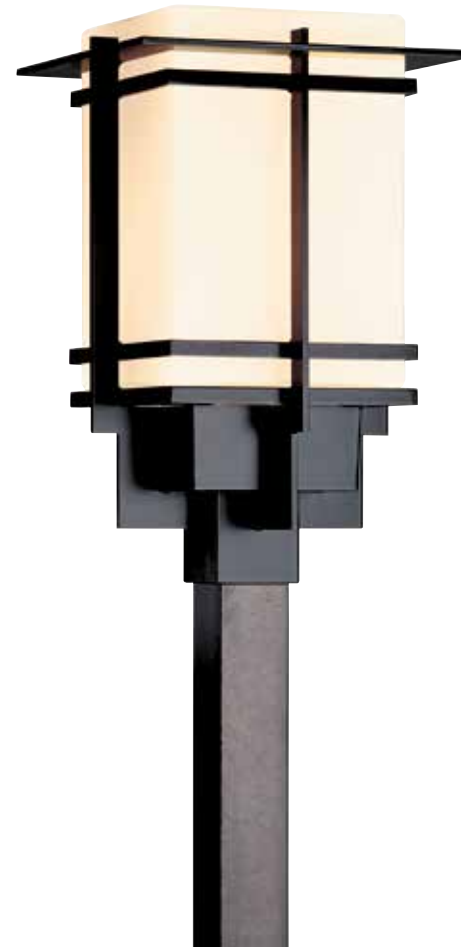

☂ AL

TOUROU POST LIGHT - 346011
14.2" h x 8.2" sq - 7 lbs - 2" sq collar
Medium socket, 150 W max, A19 bulb

ITEM #	FINISH	GLASS
346011-SKT	02 : 77	Opal (GG0076)
	14 : 78	
	20 : 80	
	75 :	

*Post and optional accessories below sold separately.
Offered in all coordinating exterior finish options
(02, 14, 20, 75, 77, 78, 80):*

47" H X 2" SQUARE POST - 390047

4" H X 2" SQUARE PIER MOUNT - 390006

1" H X 5.9" SQUARE BASE COVER - 390019

TOUROU