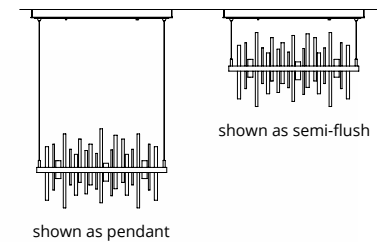

CITYSCAPE SMALL LED PENDANT - 139725 - US PATENT D782,722

15.5" h x 25.5" w x 5.3" d - 27.8" x 5" canopy - 20.6 lbs
1170 EST. DELIVERED LUMENS, 24W, 3000K CCT, 90 CRI,
120-277V AC INPUT, ELV 0-10 DIMMING (120V ONLY)
Base Finish = Canopy / Fixture
Accent Finish = Decorative rods

ITEM #	OAH	FINISH	ACCENT
139725-LED	18" - 100" (STND)	02 : 82	02 : 85
		05 : 84	82 : 86
		07 : 85	84 : 89
		10 : 86	
		14 : 89	
		20 : 89	

M Multi-Application Design