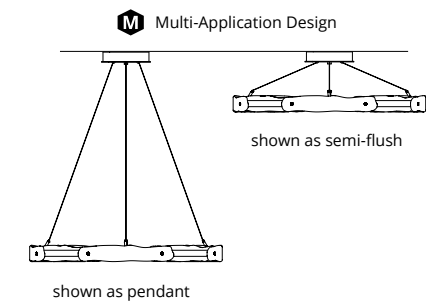

SOLSTICE

L S-45°

SOLSTICE LED TIERED PENDANT - 139782
10.7" h x 36.6" dia - 10.4" OD canopy - 78.7 lbs
1500 EST. DELIVERED LUMENS, 50W, 3000K CCT, 90 CRI,
120-277V AC INPUT, ELV 0-10 DIMMING

ITEM #	OAH	FINISH	GLASS
139782-LED	20" - 100" (STND)	02 : 82	Glass (ZM0598)
		05 : 84	
		07 : 85	
		10 : 86	
		14 : 89	
		20 : ..	

GLASS BY AO Glass

L S-45°

SOLSTICE LED PENDANT - 139780
4" h x 35.8" dia - 9" OD canopy - 45.6 lbs
1350 EST. DELIVERED LUMENS, 48W, 3000K CCT, 85 CRI,
120-277V AC INPUT, ELV 0-10 DIMMING

ITEM #	OAH	FINISH	GLASS
139780-LED	18" - 85" (STND)	02 : 82	Glass (ZM0518)
		05 : 84	
		07 : 85	
		10 : 86	
		14 : 89	
		20 : ..	

ADA

SOLSTICE SCONCE - 202025
10.6" h x 9.1" w x 3.9" d - 4.4 lbs
6" x 4.2" backplate - 5.1" vertical mounting ht
Candelabra socket, 25 W max, T6 bulb

ITEM #	FINISH	GLASS
202025-SKT	02 : 82	Clear (ZM0545)
	05 : 84	
	07 : 85	
	10 : 86	
	14 : 89	
	20 : ..	

GLASS BY AO Glass