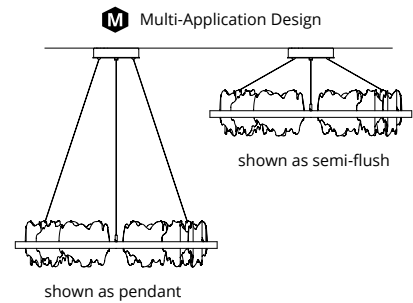

L **S-45°** **M** **I**

GOSSAMER CIRCULAR LED PENDANT - 139656

11.5" h x 38" dia - 8.8" OD canopy - 60.4 lbs
2000 EST. DELIVERED LUMENS, 60W, 3000K CCT, 90 CRI,
120-277V AC INPUT, ELV 0-10 DIMMING
Base Finish = Canopy / Fixture
Accent Finish = Decorative rods

ITEM #	OAH	FINISH	ACCENT
139656-LED	30" - 100" (STND)	02 : 82	02 : 85
		05 : 84	05 : 86
		07 : 85	07 : 89
		10 : 86	
		14 : 89	
		20 : ..	

L **S-45°** **M** **I**

HILDENE CIRCULAR LED PENDANT - 139653

8.7" h x 38" dia - 8.8" OD canopy - 58 lbs
2000 EST. DELIVERED LUMENS, 60W, 3000K CCT, 90 CRI,
120-277V AC INPUT, ELV 0-10 DIMMING
Base Finish = Canopy / Fixture
Accent Finish = Decorative bent metal plates

ITEM #	OAH	FINISH	ACCENT
139653-LED	30" - 100" (STND)	02 : 82	02 : 82
		05 : 84	05 : 84
		07 : 85	07 : 85
		10 : 86	10 : 86
		14 : 89	14 : 89
		20 : ..	20 : ..

GOSSAMER

HILDENE

L **S1-45°** **H**

GOSSAMER LARGE LED PENDANT - 139655

11.5" h x 51.9"w x 5.3" d - 14.8" x 5.3" canopy - 30.8 lbs
2280 EST. DELIVERED LUMENS, 57W, 3000K CCT, 90 CRI,
120-277V AC INPUT, ELV, 0-10 DIMMING
Base Finish = Canopy / Fixture
Accent Finish = Decorative rods

ITEM #	OAH	FINISH	ACCENT
139655-LED	28.3" - 40.2" (SHRT)	02 : 82	02 : 85
	38.3" - 49.6" (STND)	05 : 84	05 : 86
	49.9" - 61.4" (LONG)	07 : 85	07 : 89
		10 : 86	
		14 : 89	
		20 : ..	

L **S1-45°** **H**

HILDENE LED PENDANT - 139652 - PATENT PENDING

8.6" h x 51.9" w x 5.3" d - 14.8" x 5.3" canopy - 30.8 lbs
1880 EST. DELIVERED LUMENS, 57W, 3000K CCT, 90 CRI,
120-277V AC INPUT, ELV 0-10 DIMMING
Base Finish = Canopy / Fixture
Accent Finish = Decorative bent metal plates

ITEM #	OAH	FINISH	ACCENT
139652-LED	26.8" - 38.7" (SHRT)	02 : 82	02 : 82
	36.8" - 48.1" (STND)	05 : 84	05 : 84
	48" - 59.9" (LONG)	07 : 85	07 : 85
		10 : 86	10 : 86
		14 : 89	14 : 89
		20 : ..	20 : ..