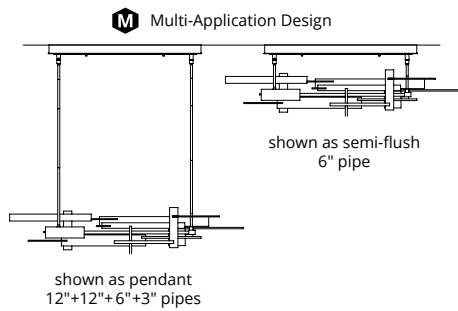

L **S1.45°** **M**

PLANAR PENDANT - 139720 - US PATENT D777,366
8.4" h x 42.3" w x 8.5" d - 5" x 27.8" canopy - 32.8 lbs
940 EST. DELIVERED LUMENS, 24W, 3000K CCT, 90 CRI,
120-120V AC INPUT, ELV 0-10 DIMMING

ITEM #	OAH	FINISH
139720-LED	11" - 53" (MULT)	02 : 82
	Multi-height	05 : 84
	stem kit includes:	07 : 85
	(6) 12" pipes	10 : 86
	(2) 6" pipes	14 : 89
	(2) 3" pipes	20 : 82