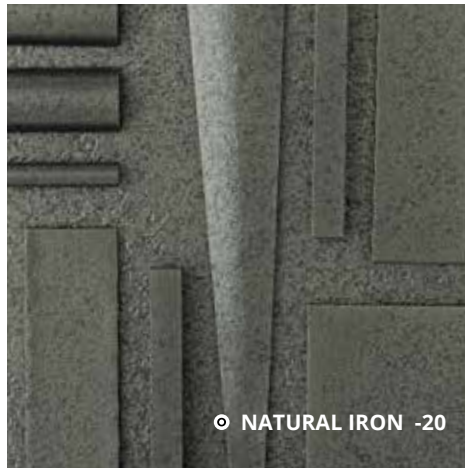

⦿ OIL RUBBED BRONZE -14