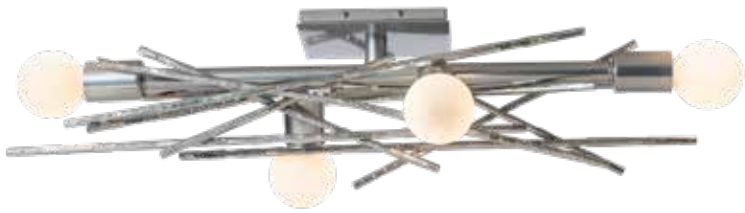

ITEM #	FINISH
212034-SKT	02 : 82
	05 : 84
	07 : 85
	10 : 86
	14 : 89
	20 : ..

Exclusive Bulb Design — Matte Frosted White, dimmable LED G bulbs. Replacements only available from HF Customer Service, call 888.826.4766.