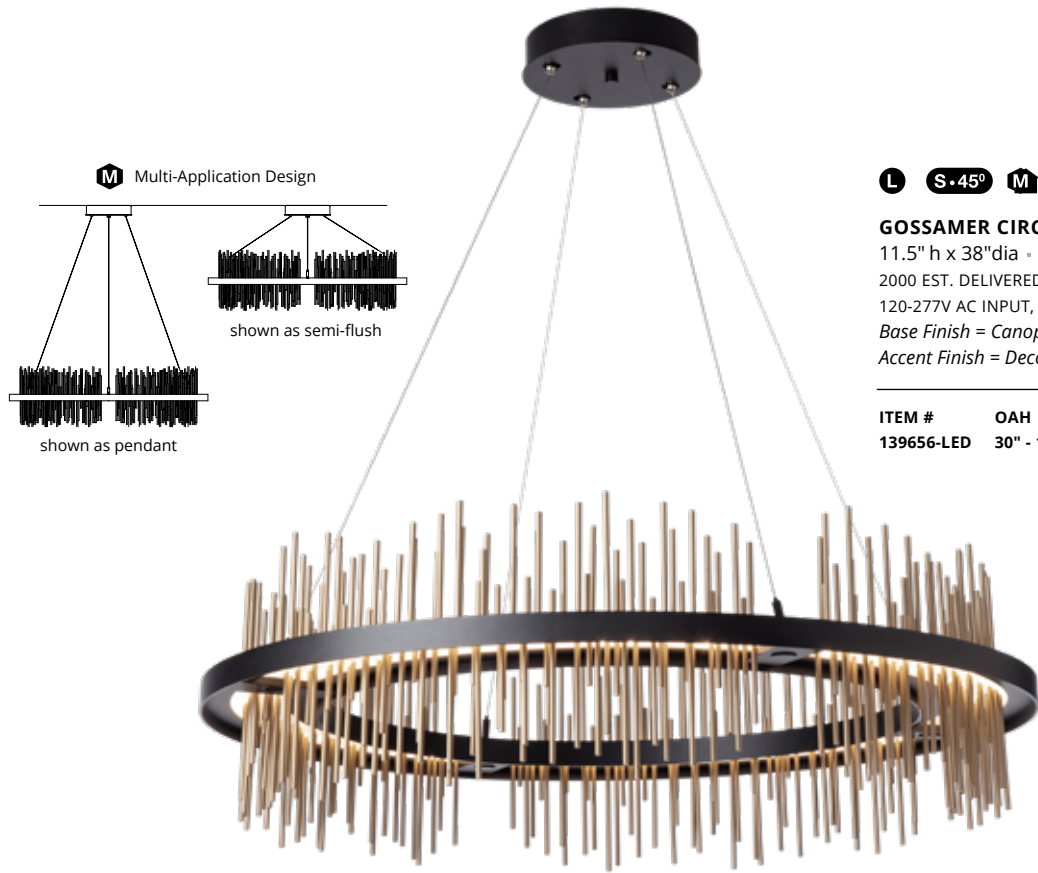

## CITYSCAPE LARGE LED PENDANT - 139726 - US PATENT D782,722

15.5" h x 51.9" w x 5.3" d - 14.8" x 5.3" canopy - 30.8 lbs  
 2400 EST. DELIVERED LUMENS, 57W, 3000K CCT, 90 CRI,  
 120-277V AC INPUT, ELV 0-10 DIMMING (120V ONLY)  
 Base Finish = Canopy / Fixture  
 Accent Finish = Decorative rods

ITEM #	OAH	FINISH	ACCENT
139726-LED	30" - 41.8" (SHRT) 39.6" - 51.6" (STND) 51.1" - 63.1" (LONG)	02 : 82	02 : 85
		05 : 84	82 : 86
		07 : 85	84 : 89
		10 : 86	
		14 : 89	
		20 : 89	

L

## CITYSCAPE LED SCENCE - 207915

US PATENT PENDING - 15.5" h x 26" w x 7.4" d - 14.2 lbs  
 4.5" x 9" backplate - 7.4" horizontal mounting ht  
 1000 EST. DELIVERED LUMENS, 24W, 3000K CCT, 90 CRI,  
 120-277V AC INPUT, ELV 0-10 DIMMING

ITEM #	FINISH	ACCENT
207915-LED	02 : 82	02 : 85
	05 : 84	82 : 86
	07 : 85	84 : 89
	10 : 86	
	14 : 89	
	20 : 89	

**L** **S-45°** **M** **I**

**GOSSAMER CIRCULAR LED PENDANT - 139656**

11.5" h x 38" dia - 8.8" OD canopy - 60.4 lbs  
 2000 EST. DELIVERED LUMENS, 60W, 3000K CCT, 90 CRI,  
 120-277V AC INPUT, ELV 0-10 DIMMING  
*Base Finish = Canopy / Fixture*  
*Accent Finish = Decorative rods*