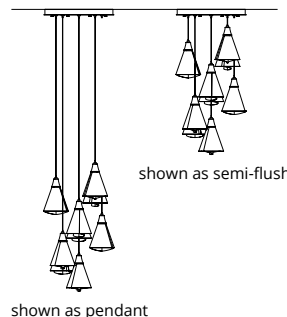

Multi-Application Design

S-45°

MOBIUS 5-LIGHT PENDANT - 131122
11.3" h - 17.3" dia - 12.3" OD canopy - 10.4 lbs
G4 sockets (5), 4 watt max, G4 LED bulbs
Note: Canopy can will always be finished in -10 Black

ITEM #	OAH	FINISH	SHADE
131122-SKT	33" - 80" (STND)	02 : 82	Spun Frost (SH1987)
	33" - 130" (LONG)	05 : 84	
		07 : 85	
		10 : 86	
		14 : 89	
		20 : 82	

S-45°

MOBIUS 9-LIGHT PENDANT - 131102
11.3" h x 20.8" dia - 20.5" OD canopy - 22.6 lbs
G4 sockets (9), 4 W, G4 LED bulbs
Note: Canopy can will always be finished in -10 Black

ITEM #	OAH	FINISH	SHADE
131102-SKT	14" - 80" (STND)	02 : 82	Spun Frost (SH1987)
	14" - 130" (LONG)	05 : 84	
		07 : 85	
		10 : 86	
		14 : 89	
		20 : 82