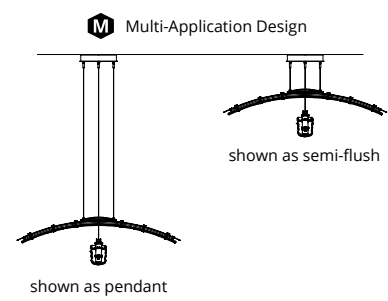

L 🏠 CB M

GLISSADE DOUBLE LARGE LED PENDANT - 137587
6.9" h x 43.5" w x 43.5" d - 10.0 OD canopy - 26.8 lbs
1500 EST. DELIVERED LUMENS, (2) 10.8 WATTS, 3000K CCT, 90 CRI,
120 - 277V INPUT, DIMMING: ELV, TRIAC, 0-10V

ITEM #	OAH	FINISH	GLASS
137587-LED	20" - 100" (STND)	02 : 82	Glass (ZM0749)
		05 : 84	
		07 : 85	
		10 : 86	
		14 : 89	
		20 : ..	

GLISSADE