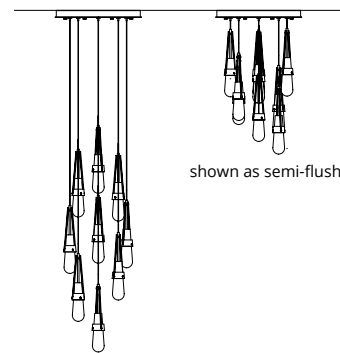

LINK 9-LIGHT CLEAR GLASS PENDANT - 131108

16.1" h x 20.5" dia - 20.5" OD canopy - 34.2 lbs
G4 sockets (9), 4 W, G4 LED bulbs

Note: Canopy can will always be finished in -10 Black

ITEM #	OAH	FINISH	GLASS
131108-SKT	19" - 80" (STND)	02 : 82	Clear (ZM0434)
	19" - 130" (LONG)	05 : 84	
		07 : 85	
		10 : 86	
		14 : 89	
		20 : ..	

Additional Multi-Ports on page 32

Multi-Application Design

shown as semi-flush

shown as pendant