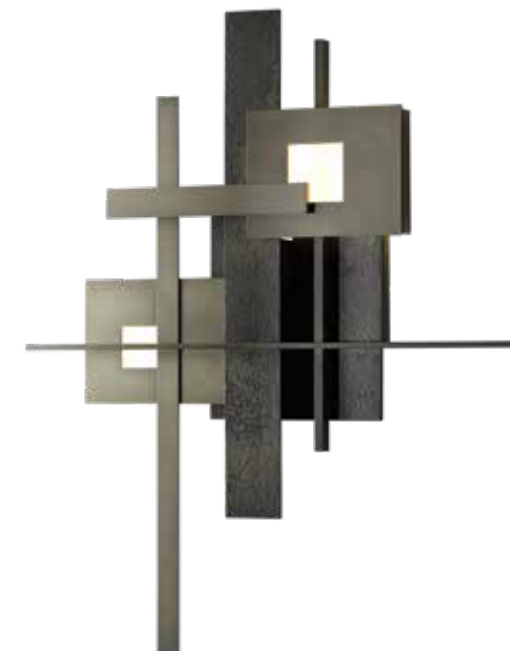

L **ADA** **+**

PLANAR LED SCENCE - 217310
26.9" h x 19" w x 3.6" d - 16.8 lbs
2.25" x 7.5" backplate - 13.6" vertical mounting ht
910 EST. DELIVERED LUMENS, 24W, 3000K CCT, 90 CRI,
INPUT- 100-277V, ELV DIMMING
Note: Can hang vertically or horizontally

ITEM #	FINISH
217310-LED	02 : 82
	05 : 84
	07 : 85
	10 : 86
	14 : 89
	20 : 82