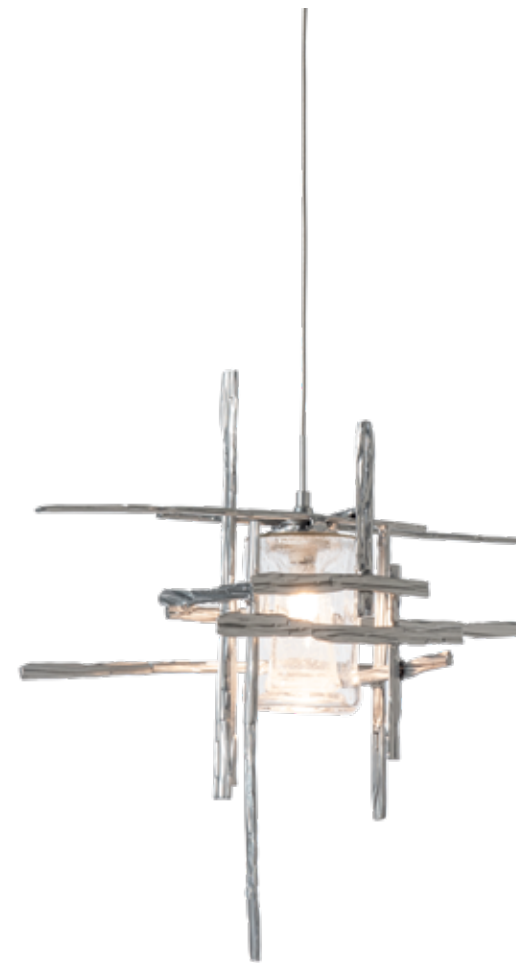

S-45° 🏠 AL M

TURA SEEDED GLASS LOW VOLTAGE MINI PENDANT - 161184

15" h x 16.4" w x 11" d
5.5" OD canopy - 3.8 lbs
GY 6.35 socket (1), 4 watt max, G4 LED bulb

ITEM #	OAH	FINISH	GLASS
161184-SKT	18" - 80" (STND)	02 : 82	Seeded (I10728)
		05 : 84	
		07 : 85	
		10 : 86	
		14 : 89	
		20 : 89	

S-45° 🏠 AL M

TURA FROSTED GLASS LOW VOLTAGE MINI PENDANT - 161185

15" h x 16.4" w x 11" d
5.5" OD canopy - 3.2 lbs
GY 6.35 socket (1), 4 watt max, G4 LED bulb

ITEM #	OAH	FINISH	GLASS
161185-SKT	18" - 80" (STND)	02 : 82	Frosted (YC0305)
		05 : 84	
		07 : 85	
		10 : 86	
		14 : 89	
		20 : 89