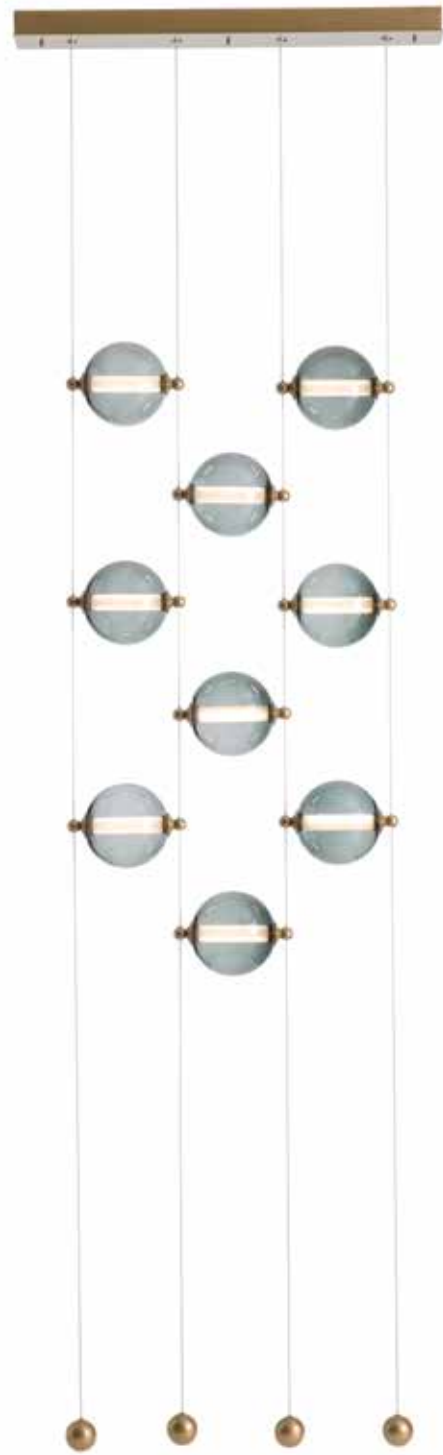

L S1.45°

ABACUS 9-LIGHT LED PENDANT - 139057

40"-220" OAH x 22.3" w x 5.5" d - 4.5" x 27.5" canopy - 29 lbs
1800 EST. DELIVERED LUMENS, 3W (9), 3000K CCT, 90 CRI,
120-277V AC INPUT, ELV 0-10 DIMMING

ITEM #	OAH	FINISH	GLASS
139057-LED	40" - 220" (STND)	02 : 82	Opal (GG0668)
		05 : 84	Cool Grey (YL0668)
		07 : 85	
		10 : 86	
		14 : 89	
		20 : 89