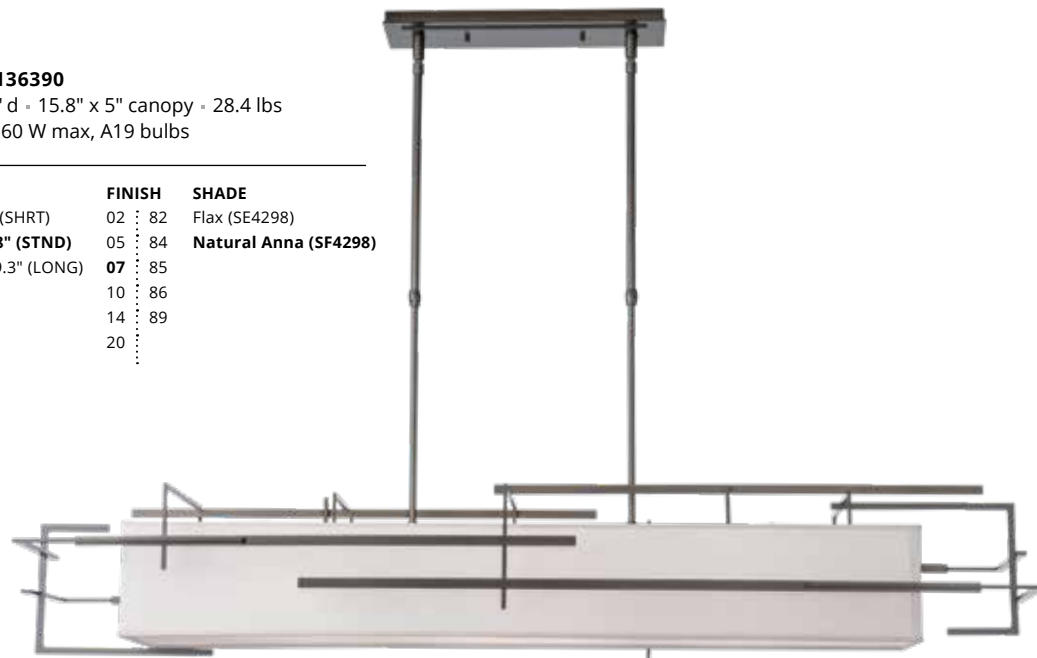

L S-45°

BELLADONNA LED PENDANT - 139813
18.7" h x 50.3" w x 19.5" d - 4.5" x 38.5" canopy - 33.8 lbs
1150 EST. DELIVERED LUMENS, 25W, 3000K CCT, 90 CRI,
120-277V AC INPUT, ELV 0-10 DIMMING
Base Finish = Canopy / Fixture core
Accent Finish = 3 smaller florets

ITEM #	OAH	FINISH	ACCENT	ELEMENT
139813-LED	25" - 100" (STND)	02 : 82 05 : 84 07 : 85 10 : 86 14 : 89 20 :	02 : 82 05 : 84 07 : 85 10 : 86 14 : 89 20 :	Crystal (CR)

S1-45°

ETCH PENDANT - 136390
8.8" h x 54" w x 15.3" d - 15.8" x 5" canopy - 28.4 lbs
Medium sockets (4), 60 W max, A19 bulbs

ITEM #	OAH	FINISH	SHADE
136390-SKT	30" - 40" (SHRT)	02 : 82	Flax (SE4298)
	40" - 54.8" (STND)	05 : 84	Natural Anna (SF4298)
	54.5" - 69.3" (LONG)	07 : 85 10 : 86 14 : 89 20 :