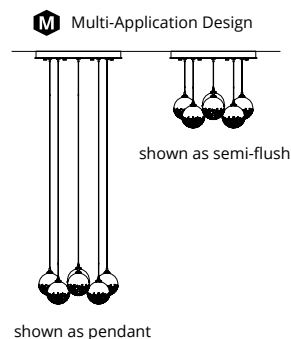

S-45°

FRITZ GLOBE 9-LIGHT PENDANT - 131133
7.1" h - 20.5" dia - 20.5" OD canopy - 43 lbs
G4 sockets (9), 4 watt max, G4 LED bulbs
Note: Canopy can will always be finished in -10 Black

ITEM #	OAH	FINISH	GLASS
131133-SKT	12" - 80" (STND)	02 : 82	Frosted (FD0750)
	12" - 130" (LONG)	05 : 84	
		07 : 85	
		10 : 86	
		14 : 89	
		20 : ..