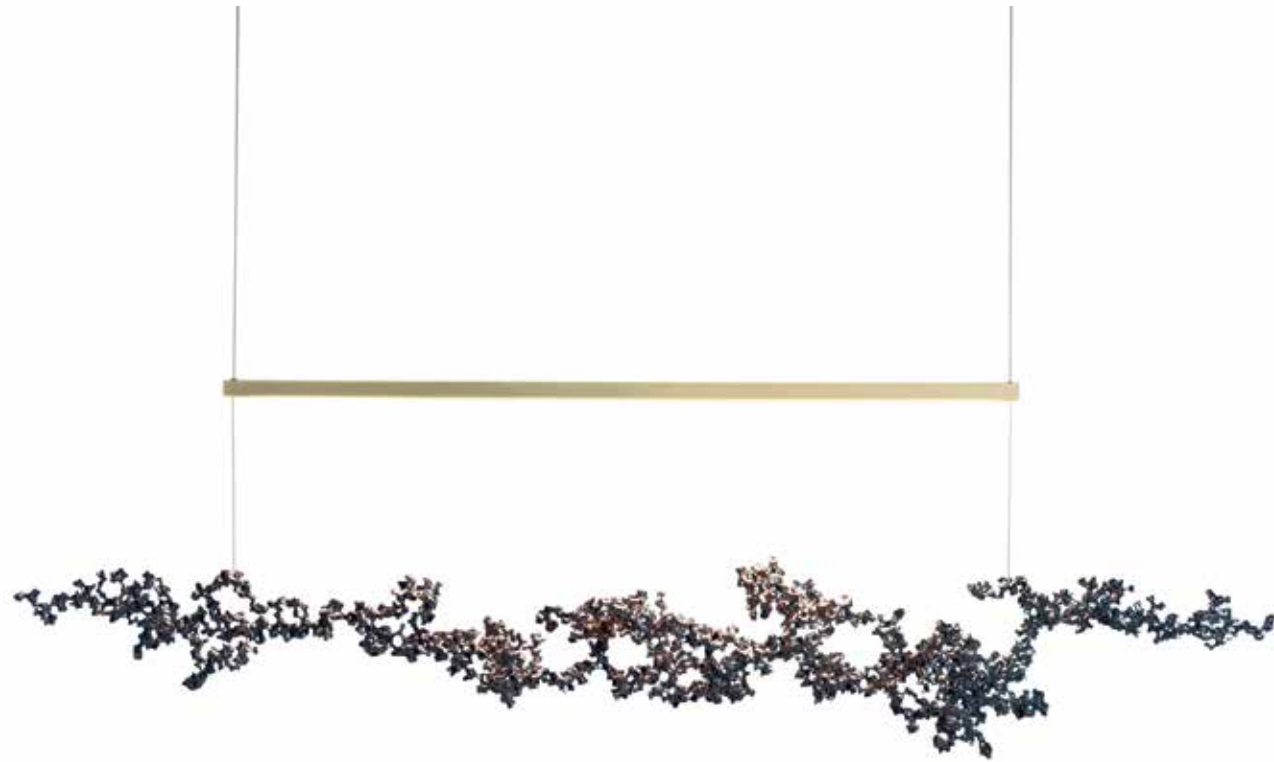

CORAL

L S-45° AL

CORAL LED PENDANT - 401326

21.2" h x 56" w x 9" d - 39.8" x 2.1" canopy - 16.5 lbs
1000 EST. DELIVERED LUMENS, 3000K CCT, 90 CRI,
100-277V INPUT, DIMMING: ELV, TRIAC 0-10

ITEM #	OAH	FINISH	ACCENT
401326-LED	25" - 100" (STND)	02 : 82 05 : 84 07 : 85 10 : 86 14 : 89 20 : 20	02 : 82 05 : 84 07 : 85 10 : 86 14 : 89 20 : 20