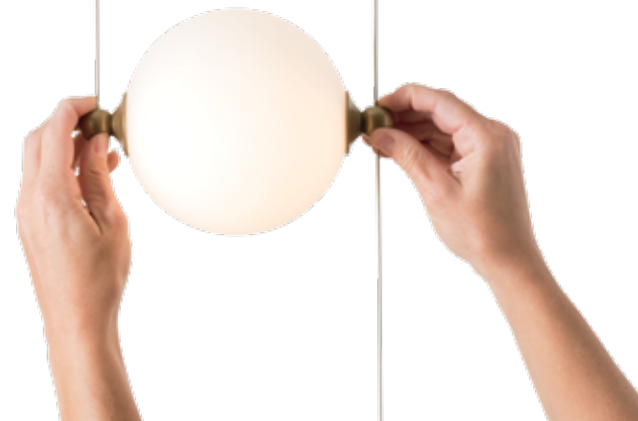

# Modular Scalable Lighting

Longer, shorter, wider...We can do that! The customizable nature of the Abacus is endless. Either side of a headboard, a 30' space divider with 15' ceilings, above a 10' long island, or over a dining table...the Abacus is as versatile as it gets. Custom options are available to accommodate specific applications.

## LED TECHNOLOGY

Glass globes are individually lit via a frosted LED tube, powered by low-voltage cables.

## ADJUSTABLE

True to its namesake, the Abacus moves up and down its cable "rails" by virtue of tiny grippers on each side that, when squeezed, free the globe to slide and stop exactly where you want to position it.