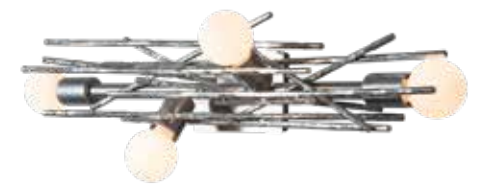

NEW BRINDILLE 4-LIGHT LARGE SCONCE/SEMI-FLUSH 212034

10.1" h x 35" w x 7.9" d - 12 lbs - 5" x 7" backplate
4.7" vertical mounting ht - 16.5" horizontal mounting ht
medium sockets (4), 15 watt max, G25 bulbs, incl

Note: Can hang vertically, horizontally, or as a semi-flush

ITEM #	FINISH
212034-SKT	02 : 82
	05 : 84
	07 : 85
	10 : 86
	14 : 89
	20