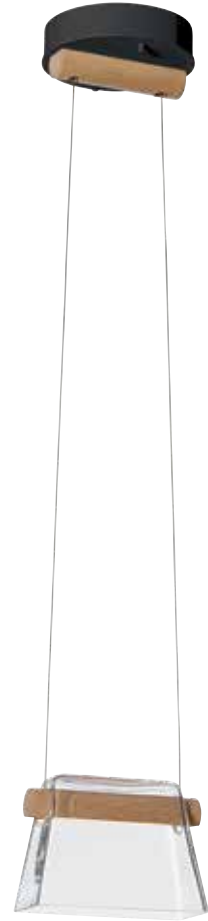

COWBELL

L S1-45°

COWBELL 1-LIGHT PENDANT - 151060

4.5" h x 6.3" w x 2.8" d - 5.6" canopy - 3.2 lbs
250 EST. DELIVERED LUMENS, 4W, 3000K CCT, 90 CRI, 120V AC INPUT, DIMMING: ELV

ITEM #	OAH	FINISH	ACCENT	GLASS
151060-LED	18" - 100" (STND)	02 : 82	Maple Wood (WD)	Clear w/Frost (YE0560)
		05 : 84		Clear (ZM0560)
		07 : 85		
		10 : 86		
		14 : 89		
		20 : ..