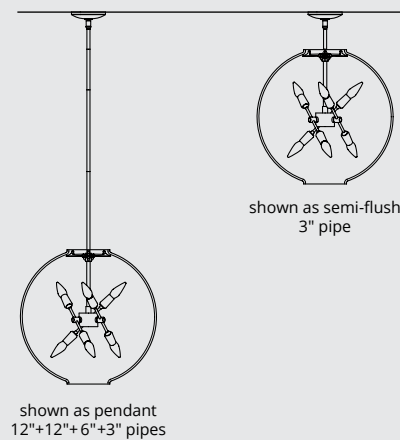

# KEY

- L** LED
- ADA** Americans with Disabilities Act Compliant
- S** Sloped Ceiling Adaptable
- S-90°** Sloped Ceiling Adaptable Up to 90°
- S-45°** Sloped Ceiling Adaptable Up to 45°
- S-30°** Sloped Ceiling Adaptable Up to 30°
- S1-45°** Sloped Ceiling Adaptable One way Up to 45°
- CB** Coordinating Bath
- CE** Coordinating Exterior
- I** Direct-to-Joist Weight Fixture
- +** Can Hang Horizontal or Vertical
- ↔** Reversible
- AL** Aluminum
- ☾** Dark Sky
- ☂** UL Listed Wet (Outdoor)
- ☂** UL Listed Damp (Outdoor)
- 🏠** UL Listed Damp (Indoor)
- 🏠** UL Listed Dry (Indoor)
- 🚚** Ships by Truck

Example:

Many of our pendants are offered with stem kits featuring a variety of lengths that can be assembled to the end user's needs — from over a table to close to the ceiling as a semi-flush. Note: wire measurement is calculated from where the first stem attaches to the body of the fixture.