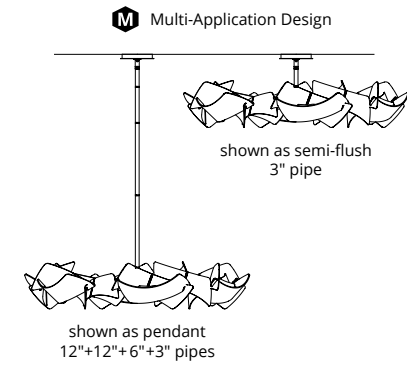

CREST

NEW CREST 6-LIGHT CIRCULAR PENDANT - 132161
7.8" h - 37.8" dia - 5.5 OD canopy - 120" wire - 24.6 lbs
candelabra sockets (6), 60 watt max, B bulbs

ITEM #	OAH	FINISH	GLASS
132161-SKT	12.2" - 54.2" (MULT)	02 : 82	Frosted (FD0790)
	Multi-height stem kit includes:	05 : 84	
	(3) 12" pipes	07 : 85	
	(1) 6" pipe	10 : 86	
	(1) 3" pipe	14 : 89	
		20 :	

NEW CREST 1-LIGHT SCONCE - 201062
13.8" h x 5.4" w x 4" d - 2.7 lbs
5.1" dia backplate - 6.9" vertical mounting ht
G9 socket (1), 5 watt max, G9 LED bulb

ITEM #	FINISH	GLASS
201062-SKT	02 : 82	Frosted (FD0462)
	05 : 84	
	07 : 85	
	10 : 86	
	14 : 89	
	20 :	

See lamp on page 494