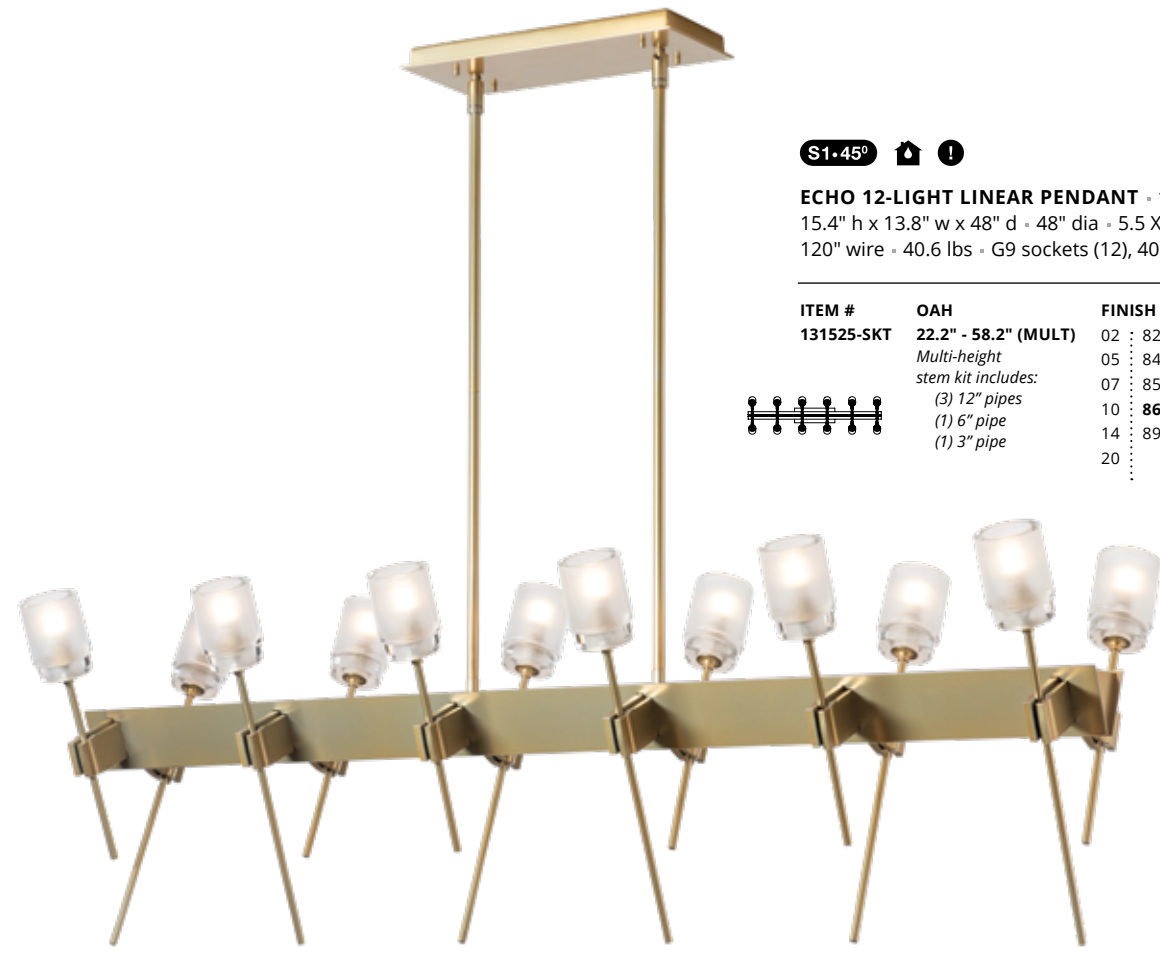

ECHO

S1-45°

ECHO 12-LIGHT LINEAR PENDANT - 131525
15.4" h x 13.8" w x 48" d - 48" dia - 5.5 X 14.5 canopy
120" wire - 40.6 lbs - G9 sockets (12), 40 watt max, G9 bulbs

ITEM #	OAH	FINISH	GLASS
131525-SKT	22.2" - 58.2" (MULT)	02 : 82	Frosted (YC0369)
	Multi-height	05 : 84	
	stem kit includes:	07 : 85	
	(3) 12" pipes	10 : 86	
	(1) 6" pipe	14 : 89	
	(1) 3" pipe	20 : 89