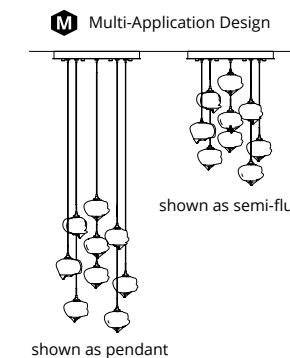

S-45°

UME 9-LIGHT PENDANT - 131103
7.3" h x 20.5" dia - 20.5" OD canopy - 27.6 lbs
G4 sockets (9), 4 W, G4 LED bulbs
Note: Canopy can will always be finished in -10 Black

ITEM #	OAH	FINISH	GLASS
131103-SKT	10" - 80" (STND)	02 : 82	Frosted (FD0710)
	10" - 130" (LONG)	05 : 84	
		07 : 85	
		10 : 86	
		14 : 89	
		20 : ..