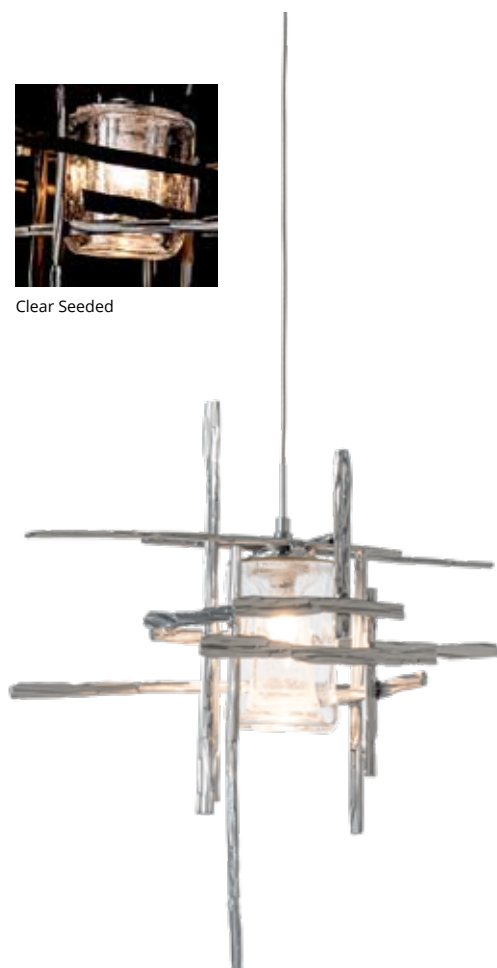

S-45° AL M

TURA SEEDED GLASS LOW VOLTAGE MINI PENDANT - 161184 - 15" h x 16.4" w x 11" d
5.5" OD canopy - 3.8 lbs
GY 6.35 socket (1), 4 watt max, G4 LED bulb

ITEM #	OAH	FINISH	GLASS
161184-SKT	18" - 80" (STND)	02 : 82	Seeded (I10728)
		05 : 84	
		07 : 85	
		10 : 86	
		14 : 89	
		20 : ..	

S-45° AL M

TURA FROSTED GLASS LOW VOLTAGE MINI PENDANT - 161185 - 15" h x 16.4" w x 11" d
5.5" OD canopy - 3.2 lbs
GY 6.35 socket (1), 4 watt max, G4 LED bulb

ITEM #	OAH	FINISH	GLASS
161185-SKT	18" - 80" (STND)	02 : 82	Frosted (YC0305)
		05 : 84	
		07 : 85	
		10 : 86	
		14 : 89	
		20 : ..	

M Multi-Application Design

L S-45° AL M

PLANAR LED PENDANT - 139718
11" h x 12.1" w x 10.6" d - 5" sq canopy - 70" wire - 11 lbs
580 EST. DELIVERED LUMENS, 23W, 3000K CCT,
90 CRI, 100-120V AC INPUT, ELV DIMMING

ITEM #	OAH	FINISH
139718-SKT	13.4" - 58.4" (MULT)	02 : 82
	Multi-height	05 : 84
	stem kit includes:	07 : 85
	(3) 12" pipes	10 : 86
	(1) 6" pipe	14 : 89
	(1) 3" pipe	20 : ..

L S-45° AL M

NEW CYPRESS 1-LIGHT PENDANT - 181540
18.9" h x 8" w x 1.1" d - 5.5" canopy - 120" wire - 8.6 lbs
350 EST. DELIVERED LUMENS, 6 WATT, 3000K CCT,
90 CRI, 120 - 277V INPUT, DIMMING: ELV. TRIAC, 0-10V
Note: Unique seeded glass panels vary with no two pieces being identical.

ITEM #	OAH	FINISH	GLASS
181540-LED	22.4" - 67.4" (MULT)	02 : 82	Seeded Clear (I10787)
	Multi-height	05 : 84	
	stem kit includes:	07 : 85	
	(3) 12" pipes	10 : 86	
	(1) 6" pipe	14 : 89	
	(1) 3" pipe	20 : ..