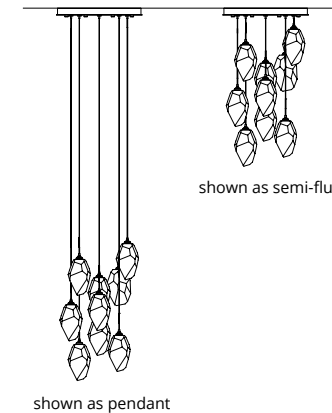

LARGE CRYSTALS

M Multi-Application Design

S1.45°

CHRYSALIS 9-LIGHT MIXED CRYSTAL PENDANT - 131142
11.6" h - 20.5" dia - 20.5" canopy - 45.8 lbs
G4 sockets (9), 4 watt max, G4 LED bulbs
Note: Canopy can will always be finished in -10 Black

ITEM #	OAH	FINISH	CRYSTAL
131142-SKT	15" - 80" (STND)	02 : 82	White (WP0756)
	15" - 130" (LONG)	05 : 84	Black (BP0756)
		07 : 85	
		10 : 86	
		14 : 89	
	20		

S.45°

CHRYSALIS 5-LIGHT MIXED CRYSTAL PENDANT - 131139
11.6" h - 15.7" dia - 12.3" canopy - 22.8 lbs
G4 sockets (5), 4 watt max, G4 LED bulbs
Note: Canopy can will always be finished in -10 Black

ITEM #	OAH	FINISH	CRYSTAL
131139-SKT	15" - 80" (STND)	02 : 82	White (WP0756)
	15" - 130" (LONG)	05 : 84	Black (BP0756)
		07 : 85	
		10 : 86	
		14 : 89	
	20		

S1.45°

CHRYSALIS 9-LIGHT LARGE CRYSTAL PENDANT - 131141
11.6" h - 20.5" dia - 20.5" canopy - 52.8 lbs
G4 sockets (9), 4 watt max, G4 LED bulbs
Note: Canopy can will always be finished in -10 Black

ITEM #	OAH	FINISH	CRYSTAL
131141-SKT	15" - 80" (STND)	02 : 82	White (WP0755)
	15" - 130" (LONG)	05 : 84	Black (BP0755)
		07 : 85	
		10 : 86	
		14 : 89	
	20		

S.45°

CHRYSALIS 5-LIGHT LARGE CRYSTAL PENDANT - 131138
11.6" h - 16.1" dia - 12.3 OD canopy - 27 lbs
G4 sockets (5), 4 watt max, G4 LED bulbs
Note: Canopy can will always be finished in -10 Black

ITEM #	OAH	FINISH	CRYSTAL
131138-SKT	15" - 80" (STND)	02 : 82	White (WP0755)
	15" - 130" (LONG)	05 : 84	Black (BP0755)
		07 : 85	
		10 : 86	
		14 : 89	
	20