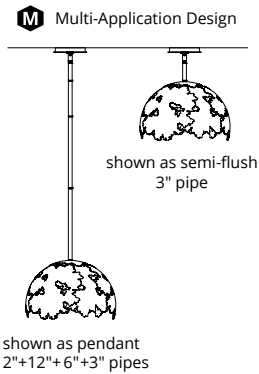

S-45°

NEW PANGEA 1-LIGHT PENDANT - 181072
9.8" h - 15.3" dia - 5.5" dia canopy - 144" wire - 13.2 lbs
medium socket (1), 15 watt max, G40 bulb

ITEM #	OAH	FINISH
181072-SKT	15.4" - 57.4" (MULT)	02 : 82
	Multi-height	05 : 84
	stem kit includes:	07 : 85
	(3) 12" pipes	10 : 86
	(1) 6" pipe	14 : 89
	(1) 3" pipe	20

Exclusive Bulb Design — Matte Frosted White, dimmable LED G bulbs. Replacements only available from HF Customer Service, call 888.826.4766.