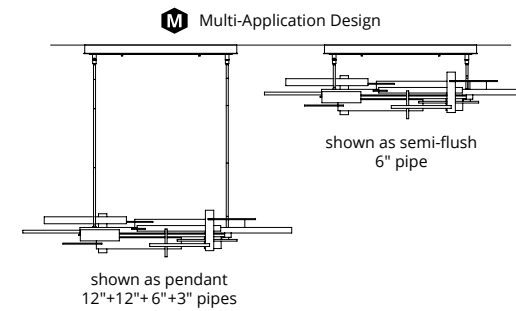

L **S1.45°** **M**

PLANAR LED PENDANT W/ ACCENT - 139721
US PATENT D777,366 - 8.4" h x 48.3" w x 8.5" d - 5" x 27.8" canopy - 36 lbs
940 EST. DELIVERED LUMENS, 24W, 3000K CCT, 90 CRI,
120-277V AC INPUT, ELV 0-10 DIMMING
Base Finish = Canopy / Fixture
Accent Finish = Horizontal bar

ITEM #	OAH	FINISH	ACCENT
139721-LED	11" - 53" (MULT)	02 : 82	02 : 82
	Multi-height	05 : 84	05 : 84
	stem kit includes:	07 : 85	07 : 85
	(6) 12" pipes	10 : 86	10 : 86
	(2) 6" pipes	14 : 89	14 : 89
	(2) 3" pipes	20 : 82	20 : 82