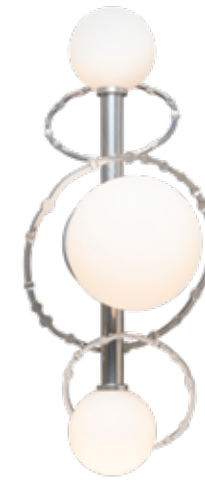

OLYMPUS 3-LIGHT SCONCE - 201360
8" h x 21.8" w x 9" d - 4.2 lbs - 5" OD backplate
4.3" vertical mounting ht - 10.9" horizontal mounting ht
G9 sockets (3), 60 W max, G9 bulbs
Note: Can hang vertically or horizontally

ITEM #	FINISH	GLASS
201360-SKT	10 : 84	Opal (GG0712)
	14 : 85	
	82 : 86