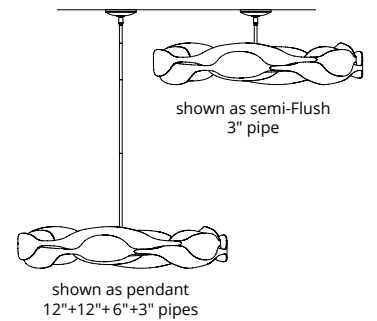

M Multi-Application Design