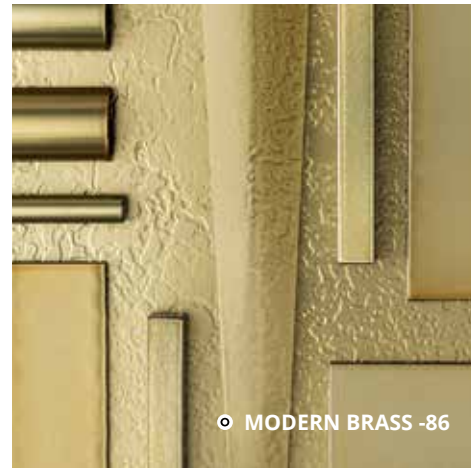

⦿ STERLING -85