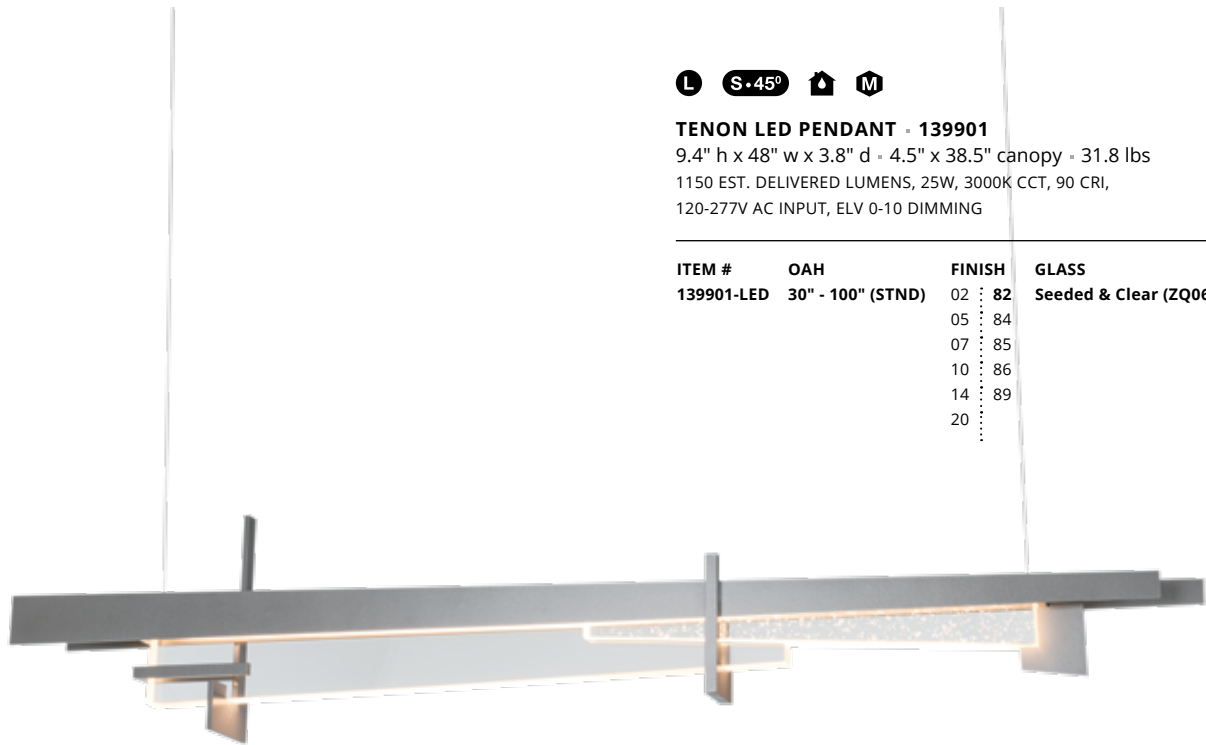

TENON LED PENDANT - 139901

9.4" h x 48" w x 3.8" d - 4.5" x 38.5" canopy - 31.8 lbs
1150 EST. DELIVERED LUMENS, 25W, 3000K CCT, 90 CRI,
120-277V AC INPUT, ELV 0-10 DIMMING

ITEM #	OAH	FINISH	GLASS
139901-LED	30" - 100" (STND)	02 : 82	Seeded & Clear (ZQ0640)
		05 : 84	
		07 : 85	
		10 : 86	
		14 : 89	
		20 : 82