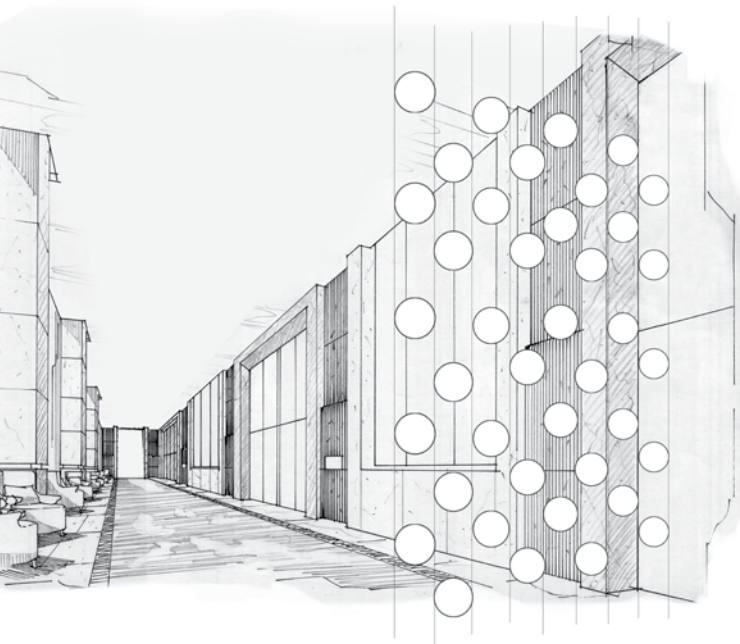

Example:

Many of our pendants are offered with stem kits featuring a variety of lengths that can be assembled to the end user's needs — from over a table to close to the ceiling as a semi-flush. Note: wire measurement is calculated from where the first stem attaches to the body of the fixture.

# Modular Scalable Lighting

Longer, shorter, wider...We can do that! The customizable nature of the Abacus is endless. Either side of a headboard, a 30' space divider with 15' ceilings, above a 10' long island, or over a dining table...the Abacus is as versatile as it gets. Custom options are available to accommodate specific applications.

## LED TECHNOLOGY

Glass globes are individually lit via a frosted LED tube, powered by low-voltage cables.

## ADJUSTABLE

True to its namesake, the Abacus moves up and down its cable "rails" by virtue of tiny grippers on each side that, when squeezed, free the globe to slide and stop exactly where you want to position it.