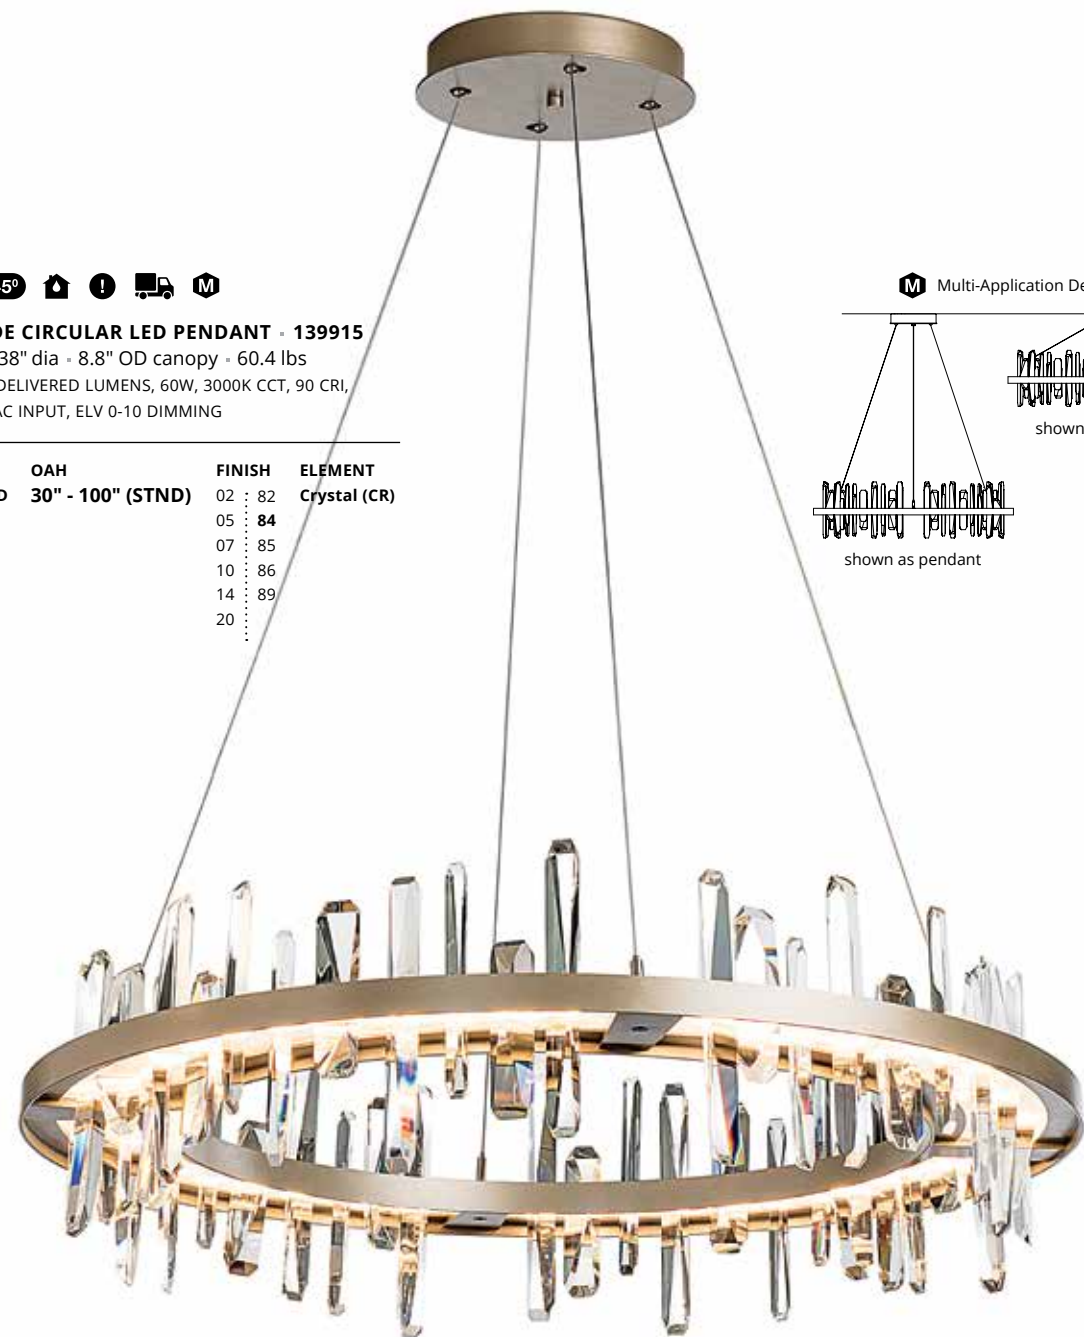

**HILDENE LED PENDANT - 139652 - PATENT PENDING**

8.6" h x 51.9" w x 5.3" d - 14.8" x 5.3" canopy - 30.8 lbs  
 1880 EST. DELIVERED LUMENS, 57W, 3000K CCT, 90 CRI,  
 120-277V AC INPUT, ELV 0-10 DIMMING  
*Base Finish = Canopy / Fixture*  
*Accent Finish = Decorative bent metal plates*

ITEM #	OAH	FINISH	ACCENT
139652-LED	26.8" - 38.7" (SHRT)	02 : 82	02 : 82
	36.8" - 48.1" (STND)	05 : 84	05 : 84
	48" - 59.9" (LONG)	07 : 85	07 : 85
		10 : 86	10 : 86
		14 : 89	14 : 89
		20 : ..	20 : ..

## SOLITUDE CIRCULAR LED PENDANT - 139915

10.6" h x 38" dia - 8.8" OD canopy - 60.4 lbs  
2100 EST. DELIVERED LUMENS, 60W, 3000K CCT, 90 CRI,  
120-277V AC INPUT, ELV 0-10 DIMMING

ITEM #	OAH	FINISH	ELEMENT
139915-LED	30" - 100" (STND)	02 : 82	Crystal (CR)
		05 : 84	
		07 : 85	
		10 : 86	
		14 : 89	
		20 : 82	