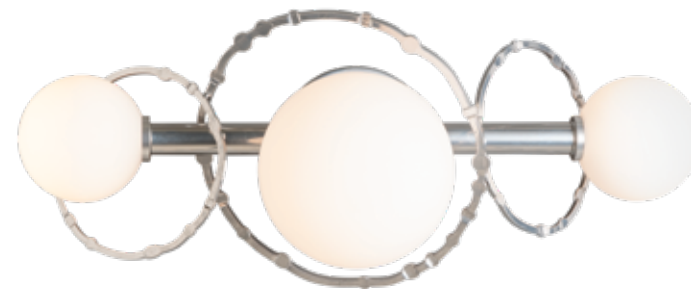

OLYMPUS 3-LIGHT SCONCE - 201360

8" h x 21.8" w x 9" d - 4.2 lbs - 5" OD backplate
4.3" vertical mounting ht - 10.9" horizontal mounting ht
G9 sockets (3), 60 W max, G9 bulbs
Note: Can hang vertically or horizontally

ITEM #	FINISH	GLASS
201360-SKT	10 : 84	Opal (GG0712)
	14 : 85	
	82 : 86