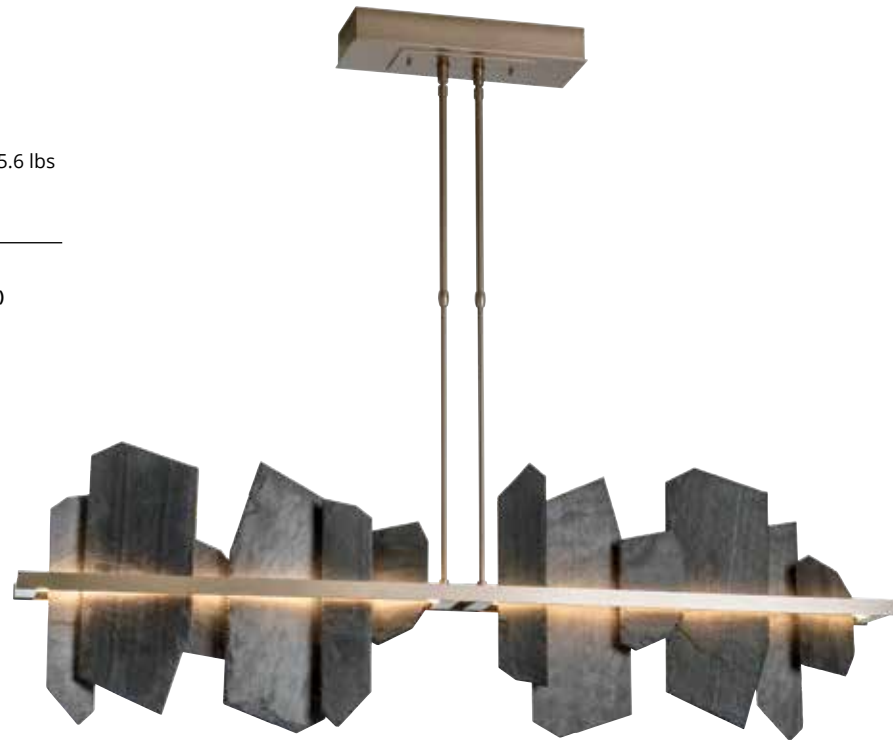

SOLSTICE

L **S-45°**

ARDESIA LED PENDANT - 139666

16.4" h x 51.9" w x 5.3" d - 14.8" x 5.3" canopy - 35.6 lbs
1930 EST. DELIVERED LUMENS, 57W, 3000K CCT, 90 CRI
120-277V AC INPUT, ELV 0-10 DIMMING

ITEM #	OAH	FINISH	ACCENT
139666-LED	30.7" - 42.6" (SHRT)	02	82
	40.7" - 52.1" (STND)	05	84
	51.9" - 63.9" (LONG)	07	85
		10	86
		14	89
		20