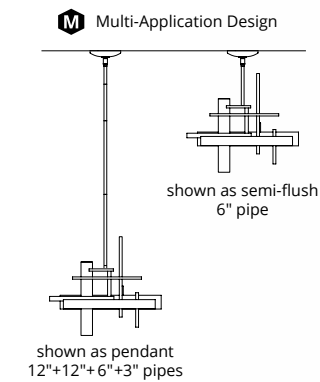

PLANAR

L **S.45°** **M**

PLANAR LED PENDANT - 139718
11" h x 12.1" w x 10.6" d - 5" sq canopy - 70" wire - 11 lbs
580 EST. DELIVERED LUMENS, 23W, 3000K CCT,
90 CRI, 100-120V AC INPUT, ELV DIMMING

ITEM #	OAH	FINISH
139718-SKT	13.4" - 58.4" (MULT)	02 : 82
	Multi-height	05 : 84
	stem kit includes:	07 : 85
	(3) 12" pipes	10 : 86
	(1) 6" pipe	14 : 89
	(1) 3" pipe	20 : 82