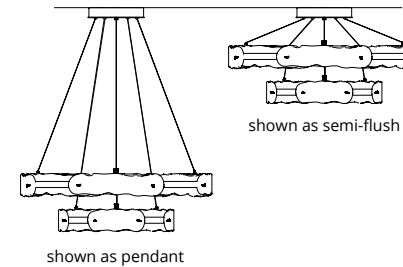

SOLSTICE LED TIERED PENDANT - 139782

10.7" h x 36.6" dia - 10.4" OD canopy - 78.7 lbs
1500 EST. DELIVERED LUMENS, 50W, 3000K CCT, 90 CRI,
120-277V AC INPUT, ELV 0-10 DIMMING

ITEM #	OAH	FINISH	GLASS
139782-LED	20" - 100" (STND)	02	82
		05	84
		07	85
		10	86
		14	89
		20	

M Multi-Application Design