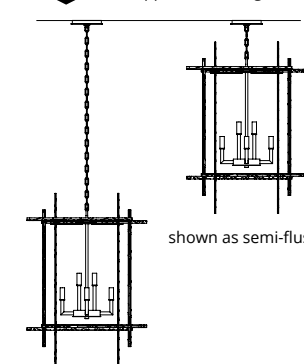

S-45° CE AL M

TURA 8-LIGHT LARGE CHANDELIER - 101317
35.4" h x 28" w x 24.8" d - 6.5" sq canopy - 120" wire, 36" chain
13 lbs - candelabra sockets (8), 60 watt max, candelabra bulbs

ITEM #	FINISH
101317-SKT	02 : 82
	05 : 84
	07 : 85
	10 : 86
	14 : 89
	20 : .....

Multi-Application Design