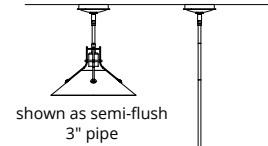

Multi-Application Design

shown as pendant  
12"+12"+6"+3" pipes

S-45° CE

**HENRY MEDIUM GLASS SHADE PENDANT - 134553**

8.9" h x 14.4" dia - 5" OD canopy - 178" wire - 7 lbs  
Medium socket, 100 W max, A19 bulb