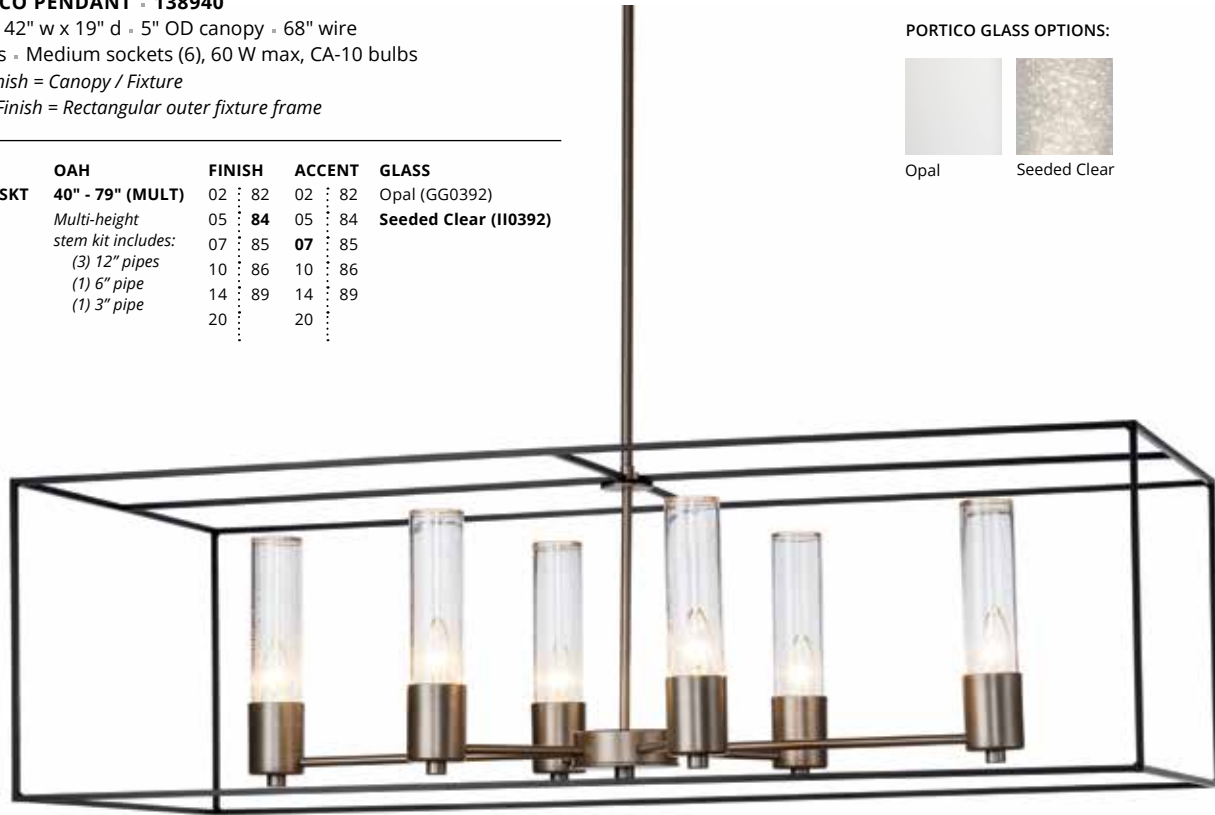

S-45° CE

PORTICO PENDANT - 138940

12" h x 42" w x 19" d - 5" OD canopy - 68" wire
15.8 lbs - Medium sockets (6), 60 W max, CA-10 bulbs
Base Finish = Canopy / Fixture
Accent Finish = Rectangular outer fixture frame

ITEM #	OAH	FINISH	ACCENT	GLASS
138940-SKT	40" - 79" (MULT)	02 : 82	02 : 82	Opal (GG0392)
	Multi-height	05 : 84	05 : 84	Seeded Clear (II0392)
	stem kit includes:	07 : 85	07 : 85	
	(3) 12" pipes	10 : 86	10 : 86	
	(1) 6" pipe	14 : 89	14 : 89	
	(1) 3" pipe	20 : 20	20 : 20	

PORTICO GLASS OPTIONS:

L S-45°

DISQ LARGE LED PENDANT - 139713

4.9" h x 23" dia - 5" OD canopy - 66" wire - 10 lbs
1400 EST. DELIVERED LUMENS, 28W, 3000K CCT, 90 CRI,
120V AC INPUT, DIMMING: LINE VOLTAGE, TRIAC

ITEM #	OAH	FINISH	SHADE
139713-LED	10.1" - 52.1" (MULT)	02 : 82	Spun Frost (SH1970)
	Multi-height	05 : 84	
	stem kit includes:	07 : 85	
	(3) 12" pipes	10 : 86	
	(1) 6" pipe	14 : 89	
	(1) 3" pipe	20 : 20	

L S-45°

DISQ MEDIUM LED PENDANT - 139710

3.8" h x 15" dia - 5" OD canopy - 65" wire - 7.8 lbs
1150 EST. DELIVERED LUMENS, 23W, 3000K CCT, 93 CRI,
120V AC INPUT, DIMMING: LINE VOLTAGE, TRIAC

ITEM #	OAH	FINISH	SHADE
139710-LED	9.2" - 51.2" (MULT)	02 : 82	Spun Frost (SH1971)
	Multi-height	05 : 84	
	stem kit includes:	07 : 85	
	(3) 12" pipes	10 : 86	
	(1) 6" pipe	14 : 89	
	(1) 3" pipe	20 : 20	

DISQ

See lamps on page 510