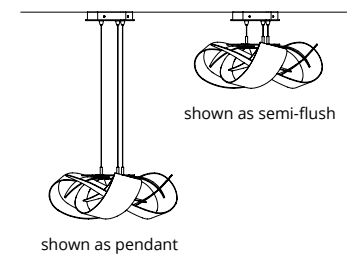

FLUX

L AL M

FLUX LED PENDANT - 136520 - US PATENT D782,723
10" h x 26.5" dia - 8.6" tri canopy - 12 lbs
700 EST. DELIVERED LUMENS, 23W, 3000K CCT,
90 CRI, 100-120V INPUT, ELV DIMMING

ITEM #	OAH	FINISH
136520-LED	17" - 106" (STND)	02 : 85
		82 : 86
		84 : 89

M Multi-Application Design