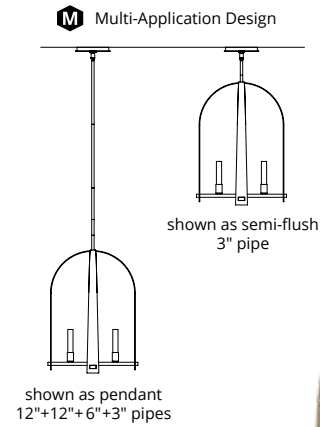

S1-45°

TRIOMPHE 4-LIGHT PENDANT - 131070

26" h - 17" dia - 6.5" OD canopy - 120" wire - 10 lbs
G9 sockets (4), 60 watt max, G9 bulbs

ITEM #	OAH	FINISH	GLASS
131070-SKT	28.5" - 73.5" (MULT)	02 : 82	Frosted (FD0462)
	Multi-height	05 : 84	
	stem kit includes:	07 : 85	
	(3) 12" pipes	10 : 86	
	(1) 6" pipe	14 : 89	
	(1) 3" pipe	20 : 82	

S-45°

TRIOMPHE 8-LIGHT PENDANT - 131071

36.9" h - 26" dia - 6.5" OD canopy - 120" wire - 24.2 lbs
candelabra sockets (8), 60 watt max, B bulbs

ITEM #	OAH	FINISH	GLASS
131071-SKT	42.3" - 84.3" (MULT)	02 : 82	Frosted (FD0611)
	Multi-height	05 : 84	
	stem kit includes:	07 : 85	
	(3) 12" pipes	10 : 86	
	(1) 6" pipe	14 : 89	
	(1) 3" pipe	20 : 82