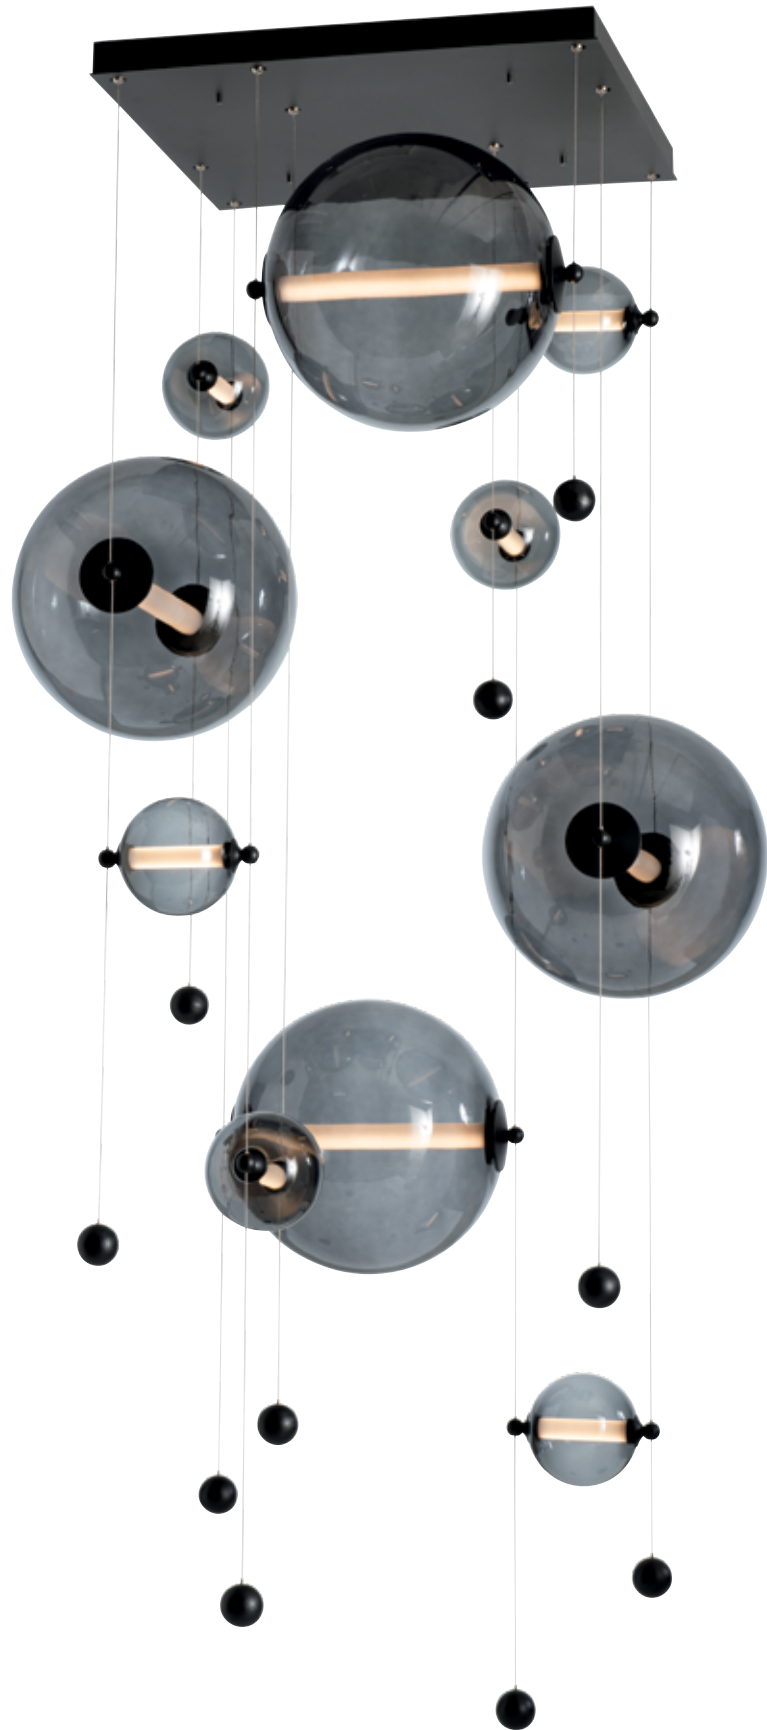

# Modular Scalable Lighting

Longer, shorter, wider...We can do that! The customizable nature of the Abacus is endless. Either side of a headboard, a 30' space divider with 15' ceilings, above a 10' long island, or over a dining table...the Abacus is as versatile as it gets. Custom options are available to accommodate specific applications.

## LED TECHNOLOGY

Glass globes are individually lit via a frosted LED tube, powered by low-voltage cables.

## ADJUSTABLE

True to its namesake, the Abacus moves up and down its cable "rails" by virtue of tiny grippers on each side that, when squeezed, free the globe to slide and stop exactly where you want to position it.