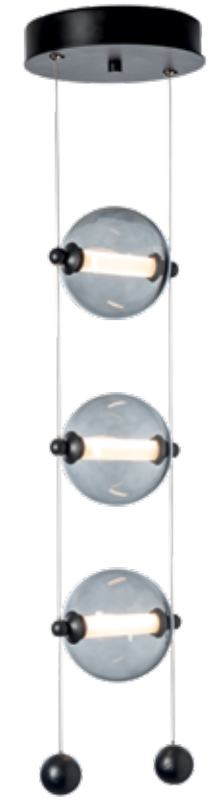

ITEM #	OAH	FINISH	GLASS
139055-LED	30" - 220" (STND)	02 : 82	Opal (GG0668)
		05 : 84	Cool Grey (YL0668)
		07 : 85	
		10 : 86	
		14 : 89	
		20 : 89	

L S

**ABACUS 5-LIGHT LINEAR LED PLUG-IN - 289520**

30"- 240" OAH x 27.5" w x 5.5" d - 4.5" x 27.5" Footprint - 21.8 lbs  
1000 EST. DELIVERED LUMENS, 3W (5), 3000K CCT, 90 CRI,  
120V AC INPUT, ON/OFF SWITCH DIMMING GLOBES

ITEM #	OAH	FINISH	GLASS
289520-LED	30" - 240" (STND)	02 : 82	Opal (GG0668)
		05 : 84	Cool Grey (YL0668)
		07 : 85	
		10 : 86	
		14 : 89	
		20 : 89	

L S1.45°

**ABACUS 3-LIGHT LED PENDANT - 139059**

22"- 100" OAH - 8.8" dia - 8.8" OD canopy - 12.2 lbs  
600 EST. DELIVERED LUMENS, (3) 3W LEDS, 3000K CCT, 90 CRI,  
120 - 277V INPUT, DIMMING: ELV,0-10