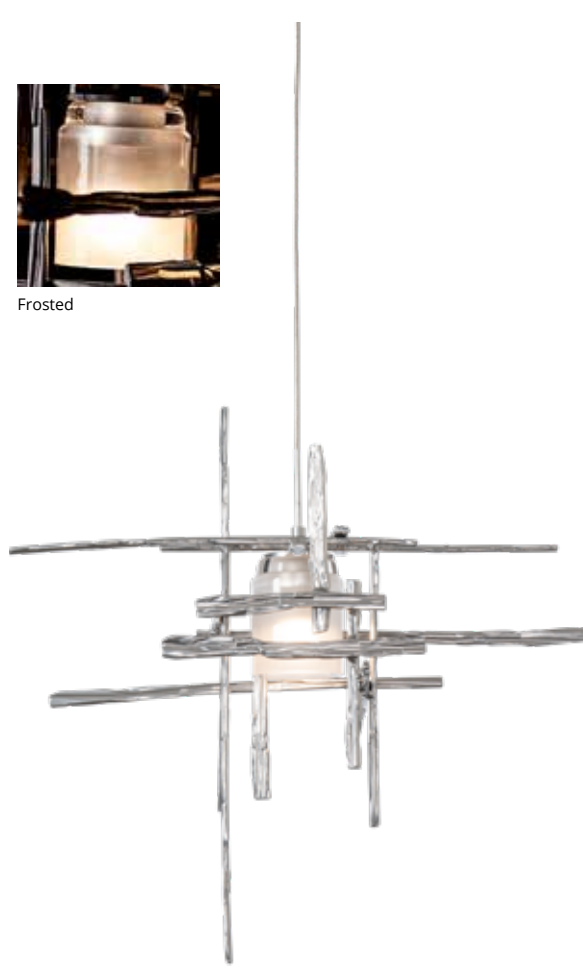

S-45° AL M

TURA SEEDED GLASS LOW VOLTAGE MINI PENDANT - 161184 - 15" h x 16.4" w x 11" d
5.5" OD canopy - 3.8 lbs
GY 6.35 socket (1), 4 watt max, G4 LED bulb

ITEM #	OAH	FINISH	GLASS
161184-SKT	18" - 80" (STND)	02 : 82	Seeded (I10728)
		05 : 84	
		07 : 85	
		10 : 86	
		14 : 89	
		20 : ..	

S-45° AL M

TURA FROSTED GLASS LOW VOLTAGE MINI PENDANT - 161185 - 15" h x 16.4" w x 11" d
5.5" OD canopy - 3.2 lbs
GY 6.35 socket (1), 4 watt max, G4 LED bulb

ITEM #	OAH	FINISH	GLASS
161185-SKT	18" - 80" (STND)	02 : 82	Frosted (YC0305)
		05 : 84	
		07 : 85	
		10 : 86	
		14 : 89	
		20 : ..	

M Multi-Application Design

L S-45° AL M

PLANAR LED PENDANT - 139718
11" h x 12.1" w x 10.6" d - 5" sq canopy - 70" wire - 11 lbs
580 EST. DELIVERED LUMENS, 23W, 3000K CCT,
90 CRI, 100-120V AC INPUT, ELV DIMMING

ITEM #	OAH	FINISH
139718-SKT	13.4" - 58.4" (MULT)	02 : 82
	Multi-height	05 : 84
	stem kit includes:	07 : 85
	(3) 12" pipes	10 : 86
	(1) 6" pipe	14 : 89
	(1) 3" pipe	20 : ..

L S-45° AL M

NEW CYPRESS 1-LIGHT PENDANT - 181540
18.9" h x 8" w x 1.1" d - 5.5" canopy - 120" wire - 8.6 lbs
350 EST. DELIVERED LUMENS, 6 WATT, 3000K CCT,
90 CRI, 120 - 277V INPUT, DIMMING: ELV. TRIAC, 0-10V
Note: Unique seeded glass panels vary with no two pieces being identical.

ITEM #	OAH	FINISH	GLASS
181540-LED	22.4" - 67.4" (MULT)	02 : 82	Seeded Clear (I10787)
	Multi-height	05 : 84	
	stem kit includes:	07 : 85	
	(3) 12" pipes	10 : 86	
	(1) 6" pipe	14 : 89	
	(1) 3" pipe	20 : ..