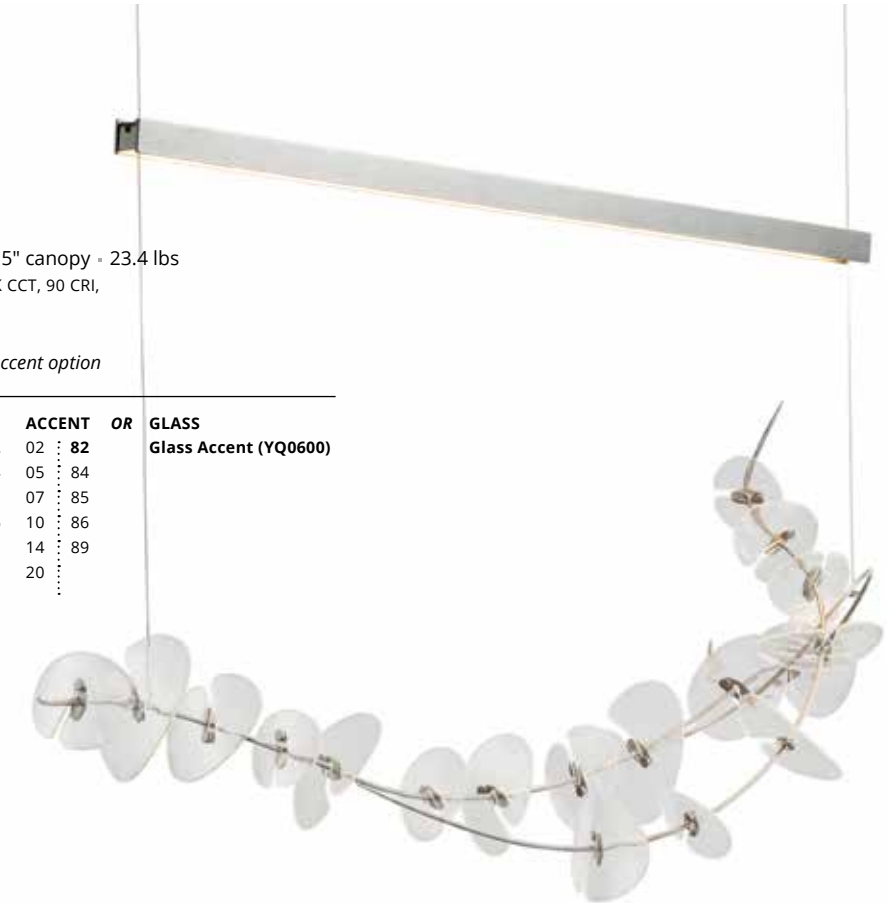

L S1.45°

SWITCHBACK LED PENDANT - 139730

15.3" h x 49.8" w x 8.3" d - 5.3" x 14.8" canopy - 19.8 lbs
1830 EST. DELIVERED LUMENS, 47W, 3000K CCT, 90 CRI,
120-277V AC INPUT, DIMMING: ELV, TRIAC, 0-10

ITEM #	OAH	FINISH
139730-LED	31.6" - 41" (SHRT)	02 : 82
	40.4" - 52.2" (STND)	05 : 84
	49" - 68.9" (LONG)	07 : 85
		10 : 86
		14 : 89
		20 : 82

L S.45°

TENON LED PENDANT - 139901

9.4" h x 48" w x 3.8" d - 4.5" x 38.5" canopy - 31.8 lbs
1150 EST. DELIVERED LUMENS, 25W, 3000K CCT, 90 CRI,
120-277V AC INPUT, ELV 0-10 DIMMING

ITEM #	OAH	FINISH	GLASS
139901-LED	30" - 100" (STND)	02 : 82	Seeded & Clear (ZQ0640)
		05 : 84	
		07 : 85	
		10 : 86	
		14 : 89	
		20 : 82	

L S1.45°

LILY LED PENDANT - 139812

14.1" h x 41.1" w x 11.9" d - 4.5" x 38.5" canopy - 23.4 lbs
1150 EST. DELIVERED LUMENS, 25W, 3000K CCT, 90 CRI,
120-277V AC INPUT, DIMMING: ELV, 0-10
Base Finish = Canopy / Fixture core
Accent Finish = 5 steel lily pads or glass accent option

ITEM #	OAH	FINISH	ACCENT	OR	GLASS
139812-LED	30" - 100" (STND)	02 : 82	02 : 82		Glass Accent (YQ0600)
		05 : 84	05 : 84		
		07 : 85	07 : 85		
		10 : 86	10 : 86		
		14 : 89	14 : 89		
		20 : 82	20 : 82		

Shown in -07 Finish with
-90 Accent option