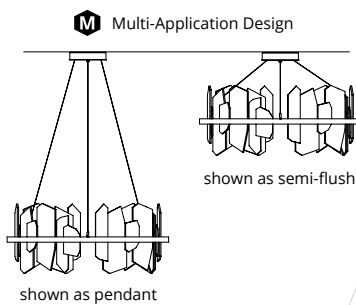

M Multi-Application Design