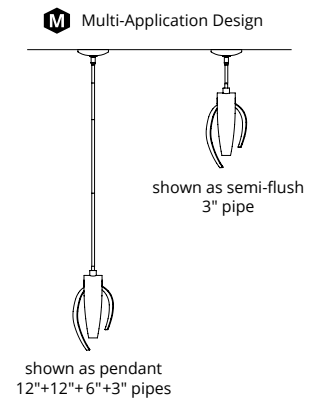

S-45°

CORONA LARGE MINI PENDANT - 186530
14.5" h x 7" w x 5" d - 5.5" canopy - 70" wire
6.2 lbs - G9 socket, 120V, 60 W max, G9 bulb

ITEM #	OAH	FINISH	GLASS
186530-SKT	17" - 62" (MULT)	02 : 82	Clear w/ Frost (YE0377)
	Multi-height	05 : 84	
	stem kit includes:	07 : 85	
	(3) 12" pipes	10 : 86	
	(1) 6" pipe	14 : 89	
	(1) 3" pipe	20 : 82