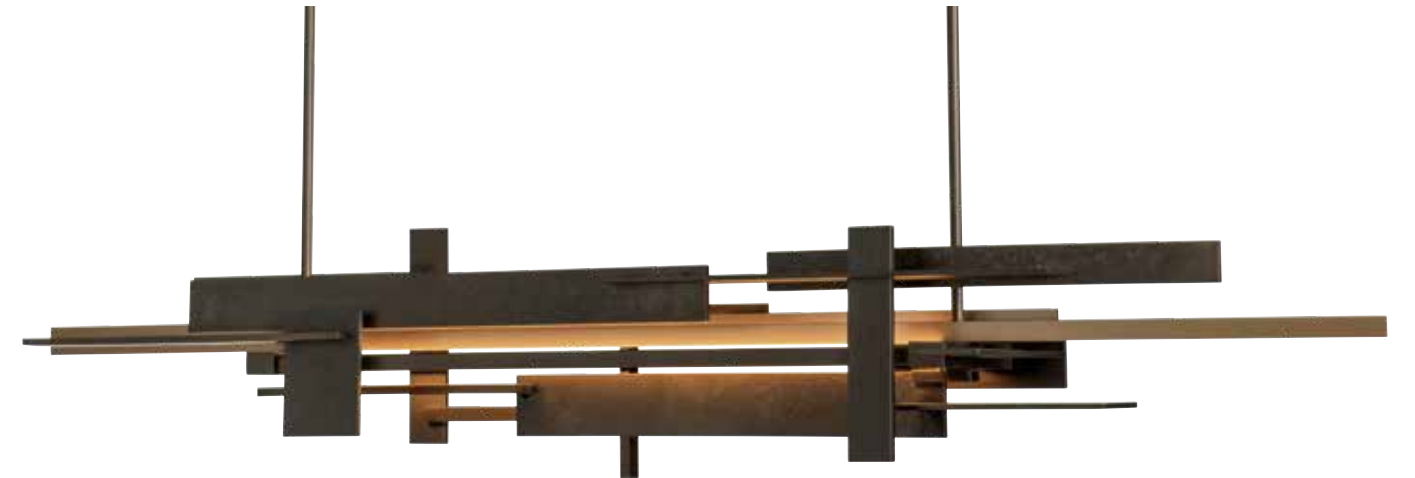

L **S1.45°** **M**

PLANAR PENDANT - 139720 - US PATENT D777,366
8.4" h x 42.3" w x 8.5" d - 5" x 27.8" canopy - 32.8 lbs
940 EST. DELIVERED LUMENS, 24W, 3000K CCT, 90 CRI,
120-120V AC INPUT, ELV 0-10 DIMMING

ITEM #	OAH	FINISH
139720-LED	11" - 53" (MULT)	02 : 82
	Multi-height	05 : 84
	stem kit includes:	07 : 85
	(6) 12" pipes	10 : 86
	(2) 6" pipes	14 : 89
	(2) 3" pipes	20 : 82