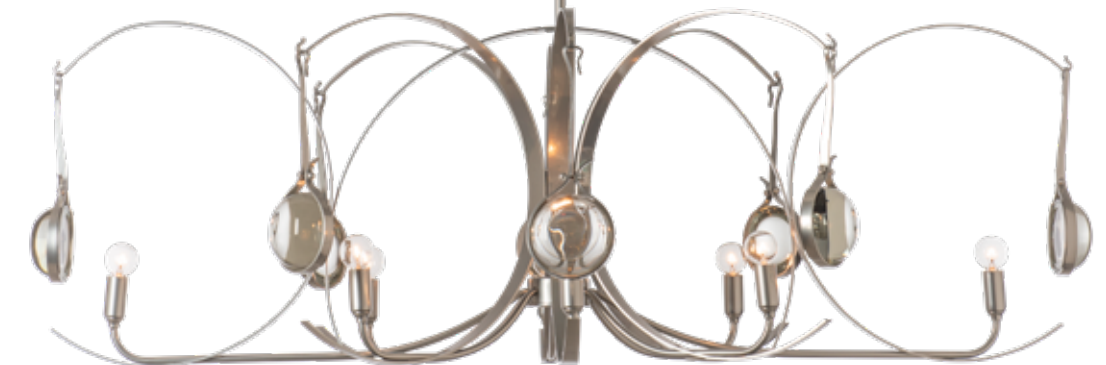

# OPTIC

GLASS BY  **Mosses Glass**

Unique hand-pressed glass made by a generational, family-owned and operated company in Ohio.

S-45° 

**NEW OPTIC 8-LIGHT OVAL PENDANT - 131085**  
 16.3" h x 31.3" w x 50.6" d - 5.5" canopy - 120" wire - 24 lbs  
 candelabra sockets (8), 40 watt max, B bulbs