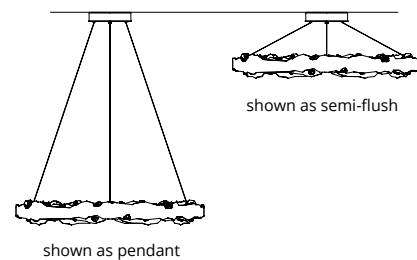

L **S+45°** **↑** **!** **M**

NEW TROVE LED CIRCULAR PENDANT - 139861
4.9" h - 38.2" dia - 8.8 OD canopy - 58 lbs
2100 EST. DELIVERED LUMENS, 60 WATT, 3000K CCT, 90 CRI,
120 - 277V INPUT, DIMMING: ELV, TRIAC, 0-10V

ITEM #	OAH	FINISH	ELEMENT
139861-LED	18" - 100" (STND)	02 : 82	Crystal (CR)
		05 : 84	
		07 : 85	
		10 : 86	
		14 : 89	
		20 :	

M Multi-Application Design

L **↑**

TROVE LED SCONCE - 202015
20.1" h x 6.5" w x 4.2" d - 10.7 lbs
20.1" x 6.5" backplate - 17.1" vertical mounting ht
250 EST. DELIVERED LUMENS, 4.5W, 3000K CCT, 90 CRI
120V AC INPUT, ELV DIMMING

ITEM #	FINISH	ACCENT
202015-LED	02 : 82	Crystal (CR)
	05 : 84	
	07 : 85	
	10 : 86	
	14 : 89	
	20 :	

L **S** **↑** **M**

TROVE LED PENDANT - 139860
4.7" h x 52.6" w x 5.9" d - 5.3" x 20.3" canopy - 26.4 lbs
2030 EST. DELIVERED LUMENS, 46W, 3000K CCT, 90 CRI,
120-277V AC INPUT, ELV DIMMING

ITEM #	OAH	FINISH	ELEMENT
139860-LED	22" - 100" (STND)	02 : 82	Crystal (CR)
		05 : 84	
		07 : 85	
		10 : 86	
		14 : 89	
		20 :