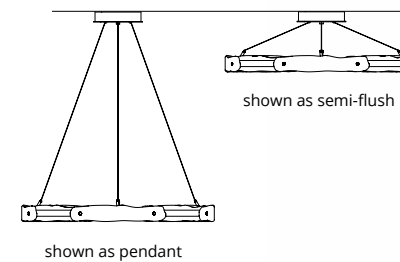

ARDESIA CIRCULAR LED PENDANT - 139665

16.4" h x 38" dia - 8" x 8" OD canopy - 70.4 lbs
1700 EST. DELIVERED LUMENS, 60W, 3000K CCT, 90 CRI
120-277V AC INPUT, ELV 0-10 DIMMING

ITEM #	OAH	FINISH	ACCENT
139665-LED	25" - 100" (STND)	02	82
		05	84
		07	85
		10	86
		14	89
		20	

M Multi-Application Design