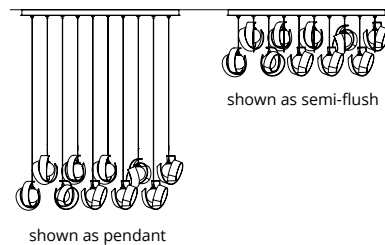

RIZA 10-LIGHT PENDANT - 131208

8.1" h x 46.7" w x 12.2" d - 44.5 x 8.5 canopy - 38.2 lbs
G4 sockets (10), 4 watt max, G4 LED bulbs
Note: Canopy can will always be finished in -10 Black

ITEM #	OAH	FINISH	GLASS
131208-SKT	17" - 80" (STND)	02 : 82	Opal (GG0711)
	17" - 130" (LONG)	05 : 84	
		07 : 85	
		10 : 86	
		14 : 89	
20 : 82			

Additional Multi-Ports on pages 31

M Multi-Application Design

AL

RIZA LOW VOLTAGE SCONCE - 201353

8.1" h x 7.2" w x 10.7" d - 9"-75" OAH - 3 lbs
5.5" x 5.5" backplate - 2.8" vertical mounting ht
G4 socket (1), 4 watt max, G4 LED bulb

ITEM #	FINISH	GLASS
201353-SKT	02 : 82	Opal (GG0711)
	05 : 84	
	07 : 85	
	10 : 86	
	14 : 89	
	20 : 82