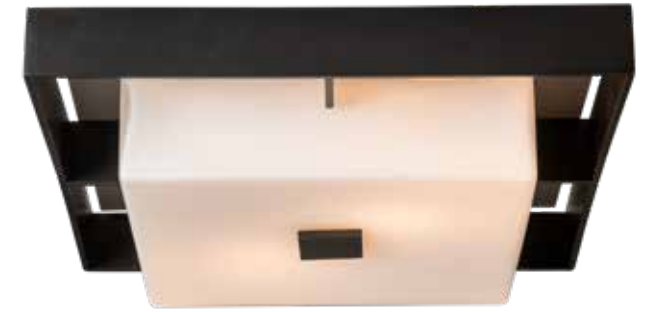

**NEW SHADOW BOX SMALL OUTDOOR
FLUSH MOUNT - 363100**
4" h - 12" square - 6" x 6" canopy - 7.4 lbs
medium sockets (2), 60 watt max, A15 bulbs

ITEM #	FINISH	ACCENT	GLASS
363100-SKT	02 : 77	02 : 77	Opal (GG0784)
	14 : 78	14 : 78	
	20 : 80	20 : 80	
	75 :	75 :