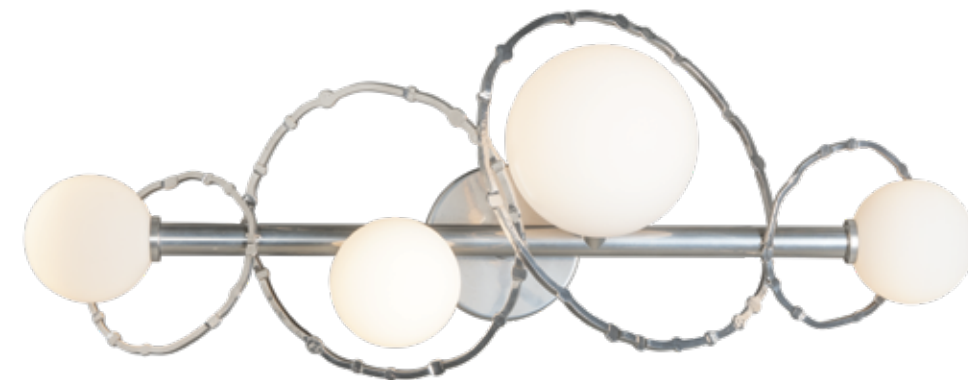

OLYMPUS 4-LIGHT SCONCE - 201361

11.2" h x 30.1" w x 8.6" d - 5 lbs - 5" OD backplate
7" vertical mounting ht - 15" horizontal mounting ht
G9 sockets (4), 60 W max, G9 bulbs
Note: Can hang vertically or horizontally

ITEM #	FINISH	GLASS
201361-SKT	10 : 84	Opal (GG0712)
	14 : 85	
	82 : 86