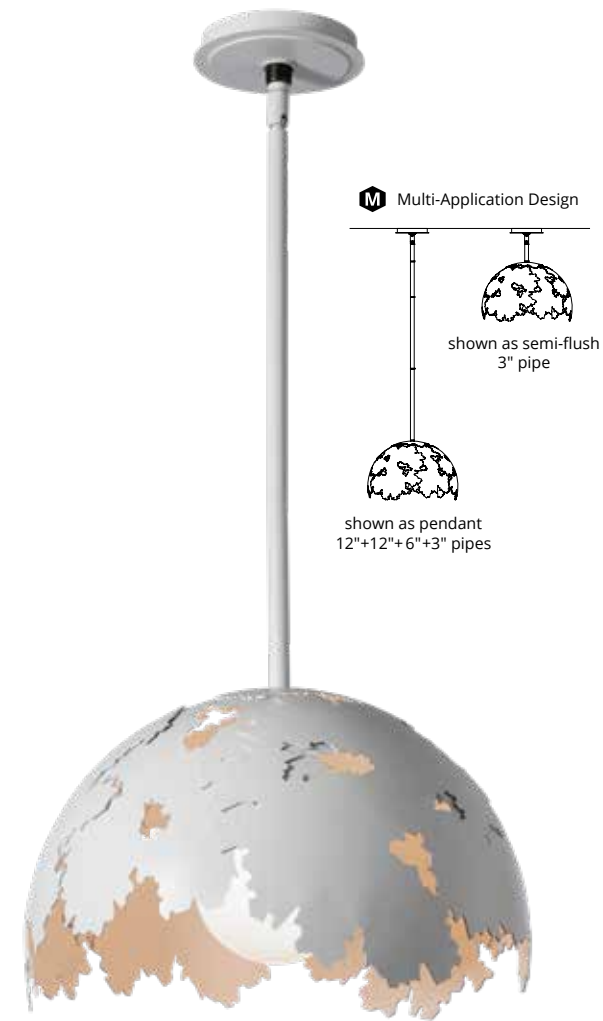

# PANGEA

**NEW PANGEA 6-LIGHT LINEAR PENDANT - 131097**  
 31.1" h x 48.2" w x 10.3" d - 7.5 OD canopy - 102" wire  
 21.2 lbs - G9 sockets (6), 5 watt max, G9 LED bulbs

ITEM #	OAH	FINISH	GLASS
131097-SKT	39.7" - 78.8" (MULT)	02 : 82	Clear w/ Frosted (YE0352)
	Multi-height	05 : 84	
	stem kit includes:	07 : 85	
	(9) 12" pipes	10 : 86	
	(3) 6" pipe	14 : 89	
	(3) 3" pipe	20 : 82	

See lamps on page 495

**M** Multi-Application Design

shown as semi-flush  
3" pipe

shown as pendant  
12"+12"+6"+3" pipes

**S-45°** **M**

**NEW PANGEA 1-LIGHT PENDANT - 181072**  
 9.8" h - 15.3" dia - 5.5" dia canopy - 144" wire - 13.2 lbs  
 medium socket (1), 15 watt max, G40 bulb