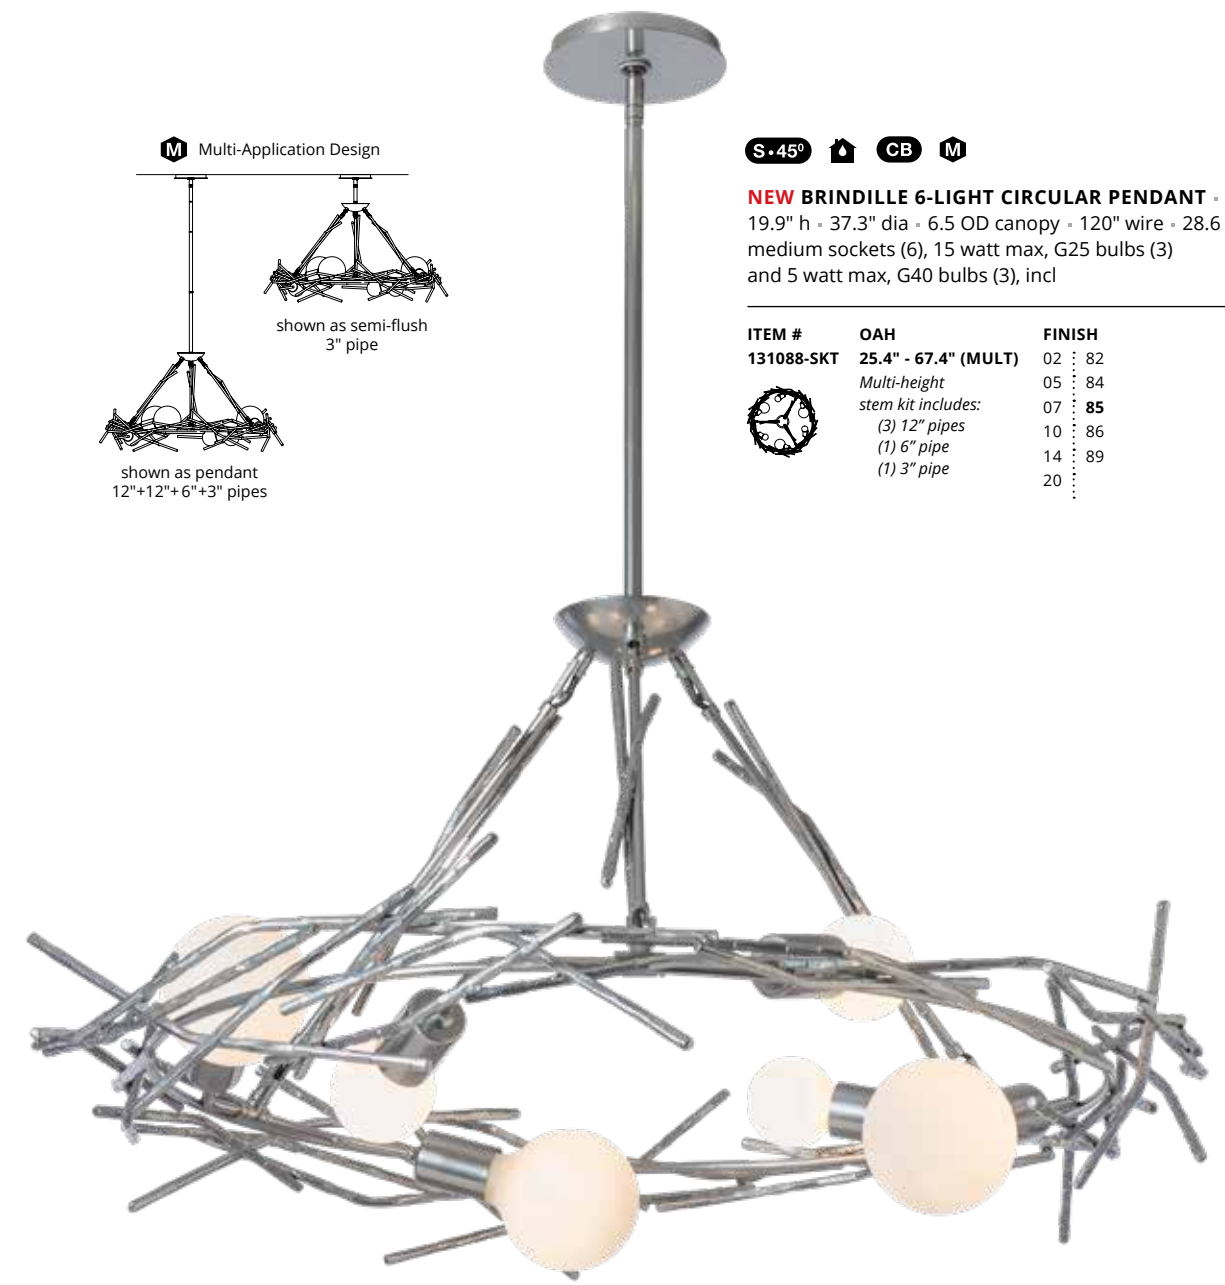

S-45° **CB** **M**

NEW BRINDILLE 6-LIGHT CIRCULAR PENDANT - 131088
19.9" h - 37.3" dia - 6.5 OD canopy - 120" wire - 28.6 lbs
medium sockets (6), 15 watt max, G25 bulbs (3)
and 5 watt max, G40 bulbs (3), incl

ITEM #	OAH	FINISH
131088-SKT	25.4" - 67.4" (MULT)	02 : 82
	Multi-height	05 : 84
	stem kit includes:	07 : 85
	(3) 12" pipes	10 : 86
	(1) 6" pipe	14 : 89
	(1) 3" pipe	20 : 89