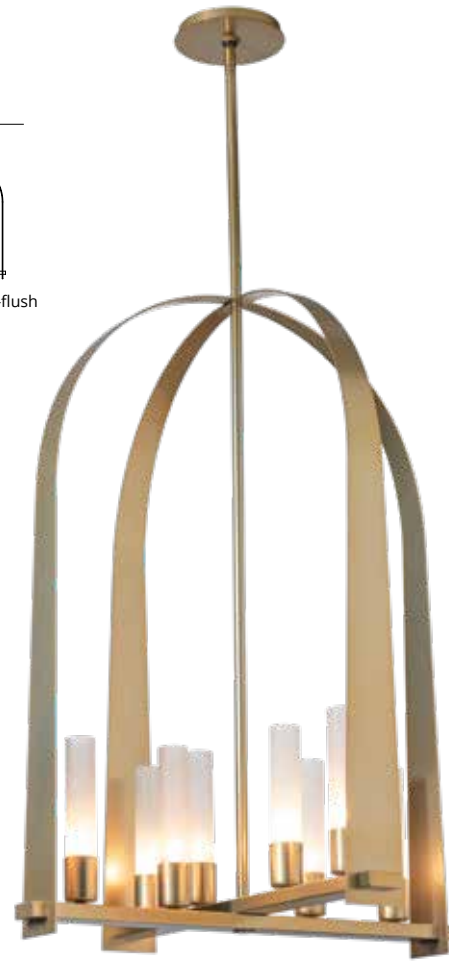

S1-45°

TRIOMPHE 4-LIGHT PENDANT - 131070

26" h - 17" dia - 6.5" OD canopy - 120" wire - 10 lbs
G9 sockets (4), 60 watt max, G9 bulbs

ITEM #	OAH	FINISH	GLASS
131070-SKT	28.5" - 73.5" (MULT)	02 : 82	Frosted (FD0462)
	Multi-height	05 : 84	
	stem kit includes:	07 : 85	
	(3) 12" pipes	10 : 86	
	(1) 6" pipe	14 : 89	
	(1) 3" pipe	20 : 82	

S-45°

TRIOMPHE 8-LIGHT PENDANT - 131071

36.9" h - 26" dia - 6.5" OD canopy - 120" wire - 24.2 lbs
candelabra sockets (8), 60 watt max, B bulbs

ITEM #	OAH	FINISH	GLASS
131071-SKT	42.3" - 84.3" (MULT)	02 : 82	Frosted (FD0611)
	Multi-height	05 : 84	
	stem kit includes:	07 : 85	
	(3) 12" pipes	10 : 86	
	(1) 6" pipe	14 : 89	
	(1) 3" pipe	20 : 82