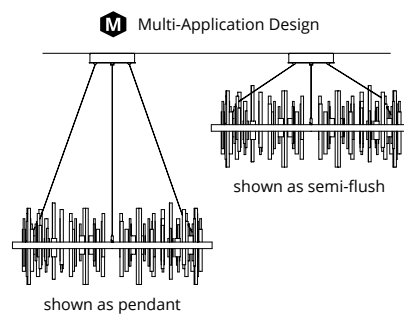

CITYSCAPE

L S-45°

CITYSCAPE CIRCULAR LED PENDANT - 139910

15.5" h x 38" dia - 8.8" OD canopy - 58 lbs
2100 EST. DELIVERED LUMENS, 60W, 3000K CCT, 90 CRI,
120-277V AC INPUT, ELV 0-10 DIMMING
Base Finish = Canopy / Fixture
Accent Finish = Decorative rods

ITEM #	OAH	FINISH	ACCENT
139910-LED	30" - 100" (STND)	02 : 82	02 : 85
		05 : 84	82 : 86
		07 : 85	84 : 89
		10 : 86	
		14 : 89	
		20 : 89	

L S-45°

CITYSCAPE SMALL LED PENDANT - 139725 - US PATENT D782,722

15.5" h x 25.5" w x 5.3" d - 27.8" x 5" canopy - 20.6 lbs
1170 EST. DELIVERED LUMENS, 24W, 3000K CCT, 90 CRI,
120-277V AC INPUT, ELV 0-10 DIMMING (120V ONLY)
Base Finish = Canopy / Fixture
Accent Finish = Decorative rods

ITEM #	OAH	FINISH	ACCENT
139725-LED	18" - 100" (STND)	02 : 82	02 : 85
		05 : 84	82 : 86
		07 : 85	84 : 89
		10 : 86	
		14 : 89	
		20 : 89	

M Multi-Application Design

L S-45°

CITYSCAPE LARGE LED PENDANT - 139726 - US PATENT D782,722

15.5" h x 51.9" w x 5.3" d - 14.8" x 5.3" canopy - 30.8 lbs
2400 EST. DELIVERED LUMENS, 57W, 3000K CCT, 90 CRI,
120-277V AC INPUT, ELV 0-10 DIMMING (120V ONLY)
Base Finish = Canopy / Fixture
Accent Finish = Decorative rods

ITEM #	OAH	FINISH	ACCENT
139726-LED	30" - 41.8" (SHRT) 39.6" - 51.6" (STND) 51.1" - 63.1" (LONG)	02 : 82	02 : 85
		05 : 84	82 : 86
		07 : 85	84 : 89
		10 : 86	
		14 : 89	
		20 : 89	

L

CITYSCAPE LED SCENCE - 207915

US PATENT PENDING - 15.5" h x 26" w x 7.4" d - 14.2 lbs
4.5" x 9" backplate - 7.4" horizontal mounting ht
1000 EST. DELIVERED LUMENS, 24W, 3000K CCT, 90 CRI,
120-277V AC INPUT, ELV 0-10 DIMMING

ITEM #	FINISH	ACCENT
207915-LED	02 : 82	02 : 85
	05 : 84	82 : 86
	07 : 85	84 : 89
	10 : 86	
	14 : 89	
	20 : 89