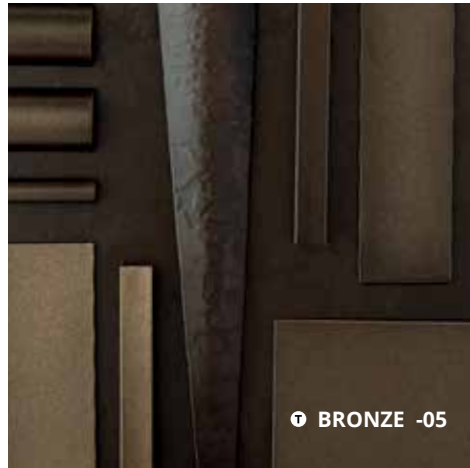

FINISHES

- ⦿ = TRANSLUCENT
- ⦿ = OPAQUE

⦿ WHITE -02

COASTAL OUTDOOR FINISHES

Hubbardton Forge offers some of the most robust, environmentally-friendly finishes available for exterior lighting fixtures, and continuously works to improve durability with new formulations that are rigorously tested.

The American Architectural Manufacturers Association, who sets the standards for coating performance on architectural applications, has recently designated all of our **Coastal Outdoor Finishes as AAMA 2604-certified, meeting the highest standard in durable, weather resistant finishes available.** They are corrosion-resistant and color-fast, with significant protection against harmful UV rays. These coatings deliver exceptional hardness and scratch resistance for enhanced performance in seacoast environments. AAMA 2604-rated finishes, also known as "Super Durable Polyester powders", are the same quality and standard that is used on aluminum-clad buildings. Why is this important? So that your exterior lighting fixtures remain not just beautiful, but protected, for years to come. Need LEED credits? These powder coat finishes emit zero-VOCs and can contribute toward your LEED certification, according to the US Green Building Council.

We offer a Lifetime Limited Warranty on *ALL* of our Coastal Outdoor Finishes, unless you are 10 miles or less from a seacoast, in which case we offer a 5-year warranty.