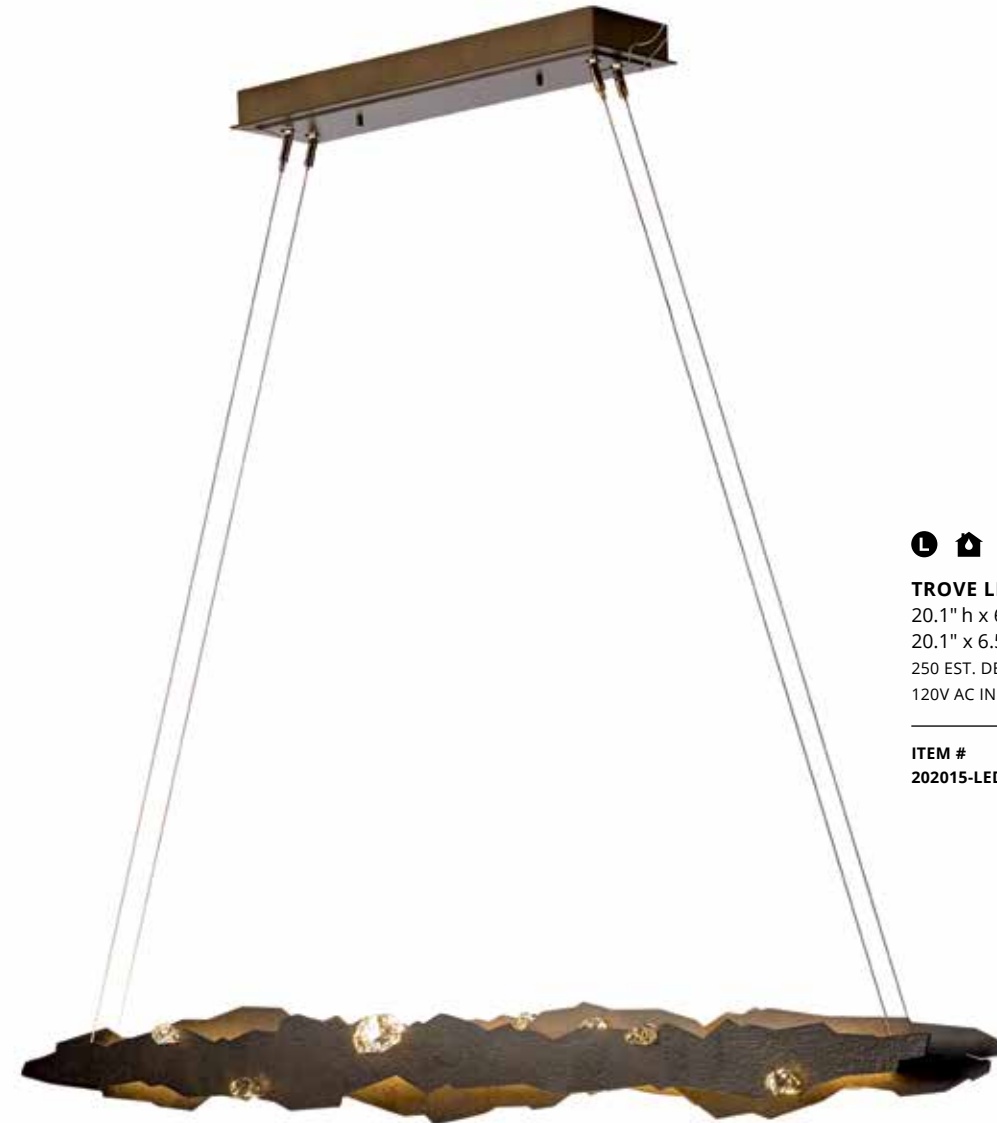

L **S+45°** **↑** **!** **M**

NEW TROVE LED CIRCULAR PENDANT - 139861
4.9" h - 38.2" dia - 8.8 OD canopy - 58 lbs
2100 EST. DELIVERED LUMENS, 60 WATT, 3000K CCT, 90 CRI,
120 - 277V INPUT, DIMMING: ELV, TRIAC, 0-10V

ITEM #	OAH	FINISH	ELEMENT
139861-LED	18" - 100" (STND)	02 : 82	Crystal (CR)
		05 : 84	
		07 : 85	
		10 : 86	
		14 : 89	
		20 :	

M Multi-Application Design

L **↑**

TROVE LED SCONCE - 202015
20.1" h x 6.5" w x 4.2" d - 10.7 lbs
20.1" x 6.5" backplate - 17.1" vertical mounting ht
250 EST. DELIVERED LUMENS, 4.5W, 3000K CCT, 90 CRI
120V AC INPUT, ELV DIMMING

ITEM #	FINISH	ACCENT
202015-LED	02 : 82	Crystal (CR)
	05 : 84	
	07 : 85	
	10 : 86	
	14 : 89	
	20 :	

L **S** **↑** **M**

TROVE LED PENDANT - 139860
4.7" h x 52.6" w x 5.9" d - 5.3" x 20.3" canopy - 26.4 lbs
2030 EST. DELIVERED LUMENS, 46W, 3000K CCT, 90 CRI,
120-277V AC INPUT, ELV DIMMING

ITEM #	OAH	FINISH	ELEMENT
139860-LED	22" - 100" (STND)	02 : 82	Crystal (CR)
		05 : 84	
		07 : 85	
		10 : 86	
		14 : 89	
		20 :