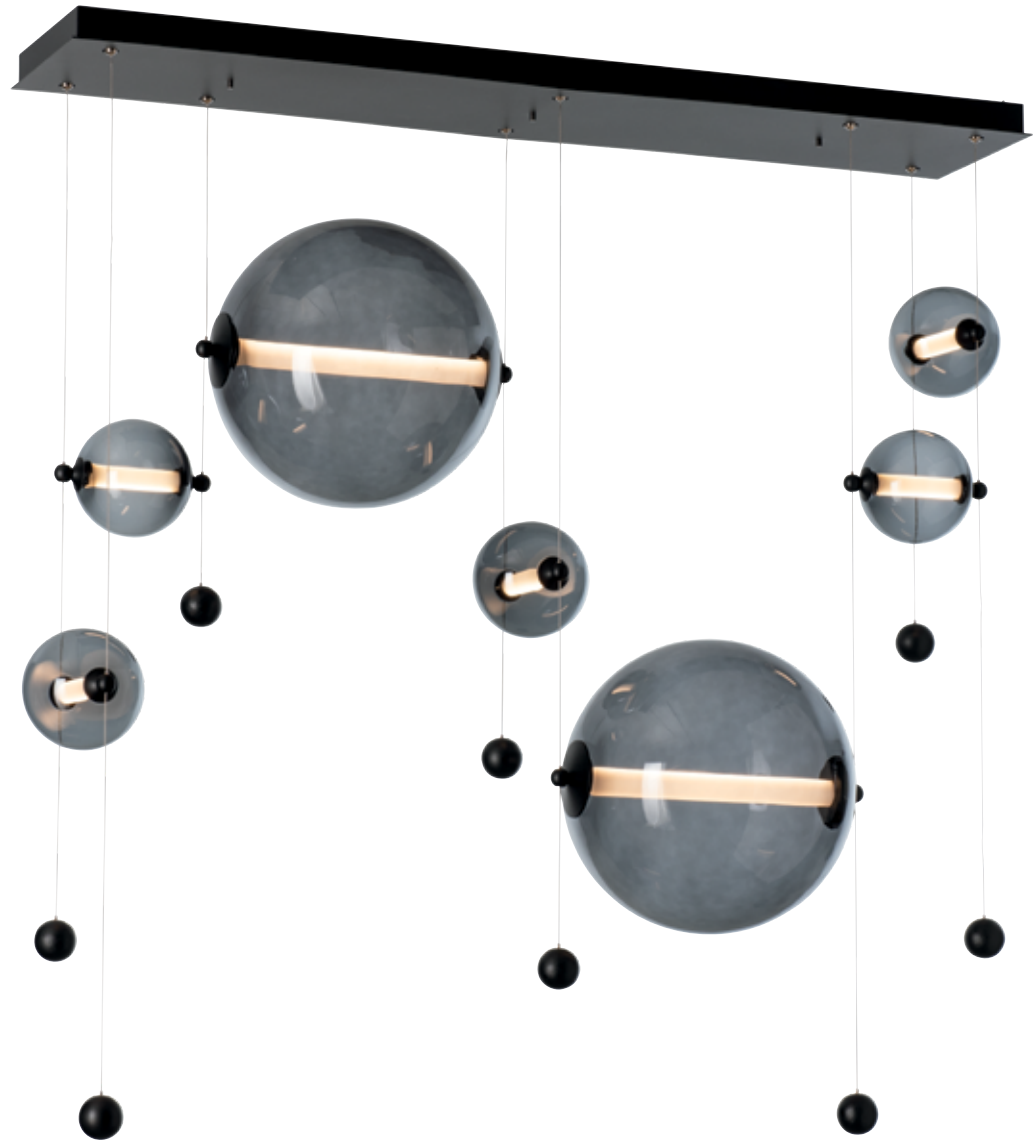

ABACUS 7-LIGHT DOUBLE LED PENDANT - 139054

40"-100" OAH x 49" w x 20.5" d - 10" x 48" canopy - 52.2 lbs
1990 EST. DELIVERED LUMENS, 3W (5) & 6W (2), 3000K CCT,
90 CRI, 120-277V AC INPUT, ELV DIMMING

Note: Canopy can will always be finished in -10 Black

ITEM #	OAH	FINISH	GLASS
139054-LED	40" - 100" (STND)	02 : 82	Opal (GG0694)
		05 : 84	Cool Grey (YL0694)
		07 : 85	
		10 : 86	
		14 : 89	
		20 : ..