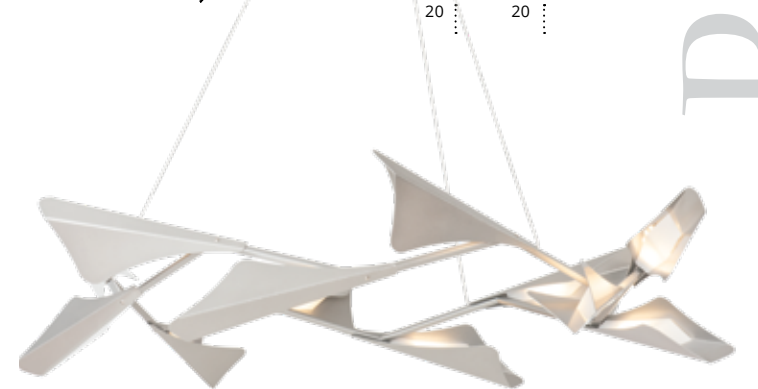

PLUME CIRCULAR 12-LIGHT LARGE LED PENDANT

135008 - 10" h x 49.1" dia - 10.8" OD canopy - 17.4 lbs
1800 EST. DELIVERED LUMENS, 51W, 3000K CCT, 85 CRI, 120-277V AC INPUT, DIMMING: LINE VOLTAGE, ELV, TRIAC
Base Finish = Canopy / Fixture frame
Accent Finish = Metal diffuser shields

ITEM #	OAH	FINISH	ACCENT
135008-LED	18" - 100" (STND)	02 : 82 05 : 84 07 : 85 10 : 86 14 : 89 20 : 89	02 : 82 05 : 84 07 : 85 10 : 86 14 : 89 20 : 89