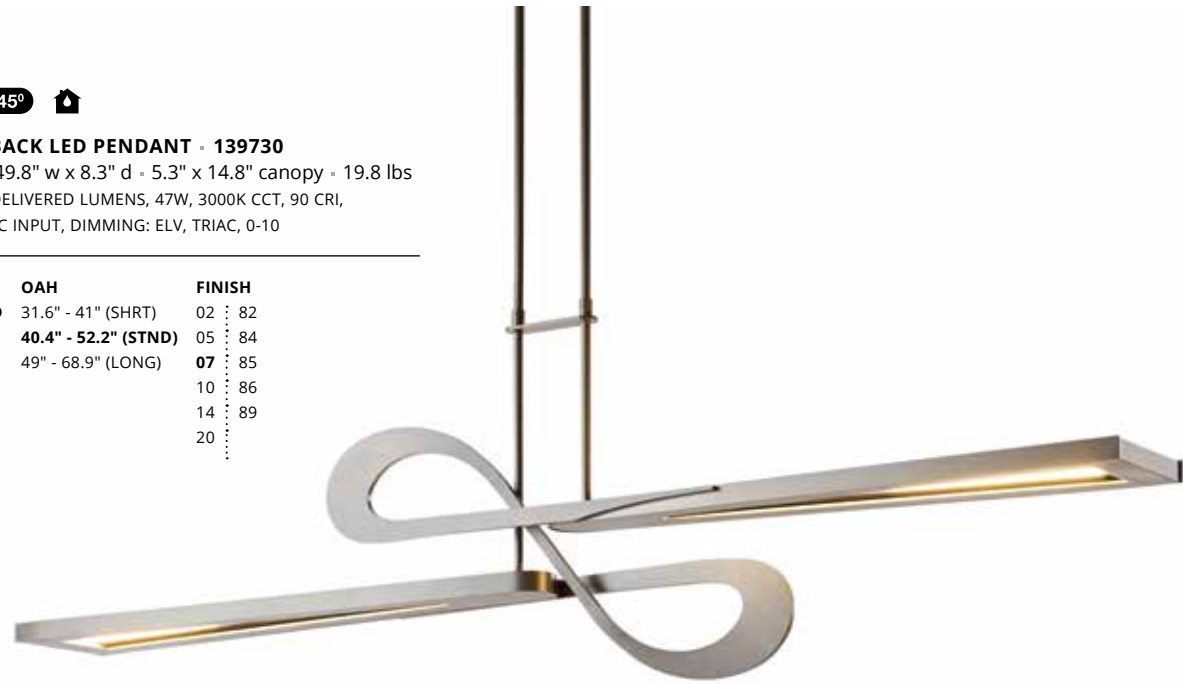

L S1.45°

SWITCHBACK LED PENDANT - 139730

15.3" h x 49.8" w x 8.3" d - 5.3" x 14.8" canopy - 19.8 lbs
1830 EST. DELIVERED LUMENS, 47W, 3000K CCT, 90 CRI,
120-277V AC INPUT, DIMMING: ELV, TRIAC, 0-10

ITEM #	OAH	FINISH
139730-LED	31.6" - 41" (SHRT)	02 : 82
	40.4" - 52.2" (STND)	05 : 84
	49" - 68.9" (LONG)	07 : 85
		10 : 86
		14 : 89
		20 : 82