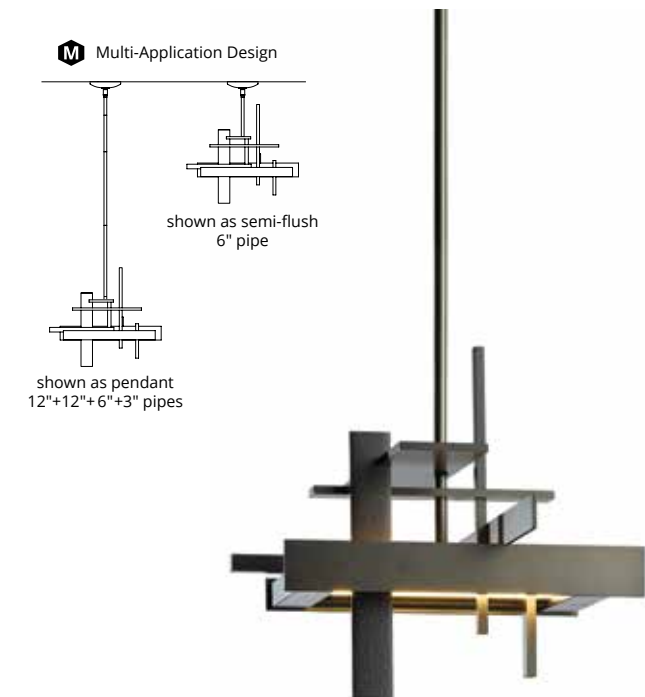

PLANAR

L **S.45°** **M**

PLANAR LED PENDANT - 139718
11" h x 12.1" w x 10.6" d - 5" sq canopy - 70" wire - 11 lbs
580 EST. DELIVERED LUMENS, 23W, 3000K CCT,
90 CRI, 100-120V AC INPUT, ELV DIMMING

ITEM #	OAH	FINISH
139718-SKT	13.4" - 58.4" (MULT)	02 : 82
	Multi-height	05 : 84
	stem kit includes:	07 : 85
	(3) 12" pipes	10 : 86
	(1) 6" pipe	14 : 89
	(1) 3" pipe	20 : 82