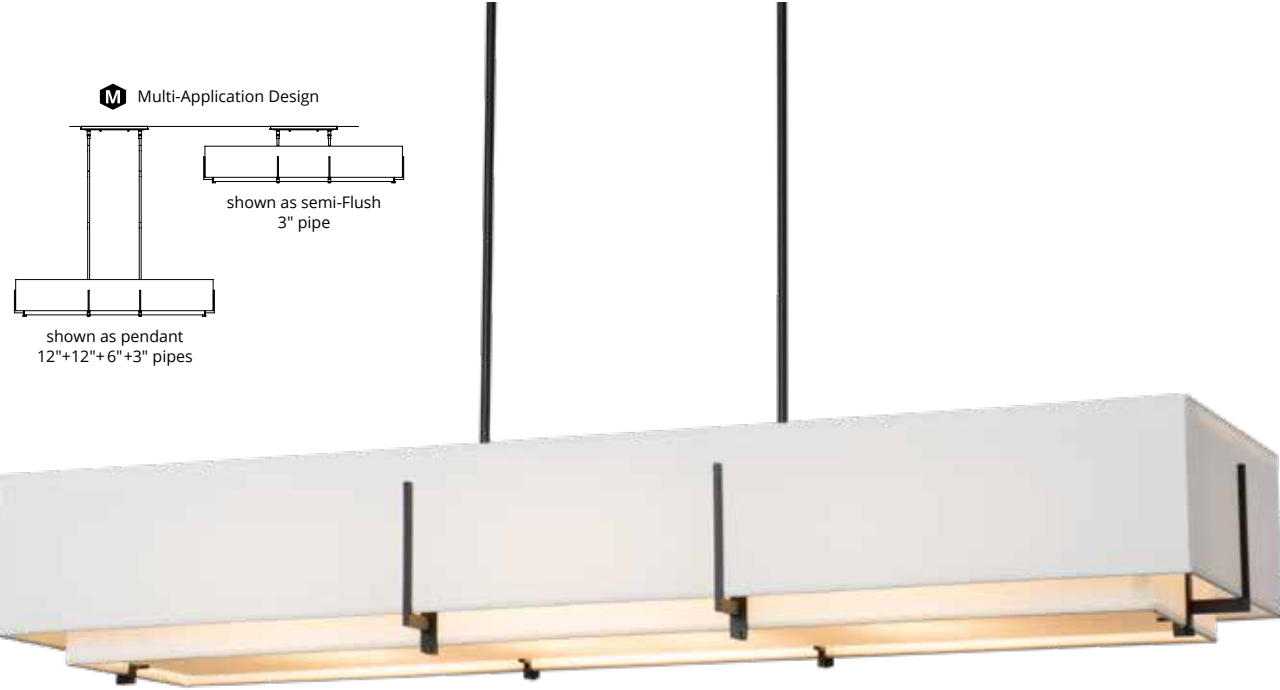

EXOS RECTANGULAR