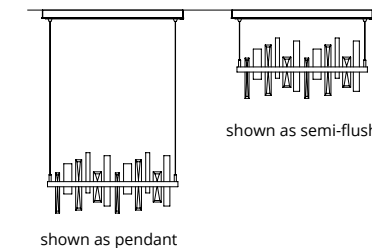

M Multi-Application Design