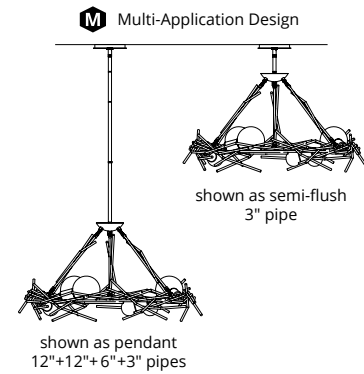

BRINDILLE

S-45° **CB** **M**

NEW BRINDILLE 6-LIGHT CIRCULAR PENDANT - 131088
19.9" h - 37.3" dia - 6.5 OD canopy - 120" wire - 28.6 lbs
medium sockets (6), 15 watt max, G25 bulbs (3)
and 5 watt max, G40 bulbs (3), incl

ITEM #	OAH	FINISH
131088-SKT	25.4" - 67.4" (MULT)	02 : 82
	Multi-height	05 : 84
	stem kit includes:	07 : 85
	(3) 12" pipes	10 : 86
	(1) 6" pipe	14 : 89
	(1) 3" pipe	20 : 89

See lamps on pages 500-501

Exclusive Bulb Design — Matte Frosted White, dimmable LED G bulbs. Replacements only available from HF Customer Service, call 888.826.4766.