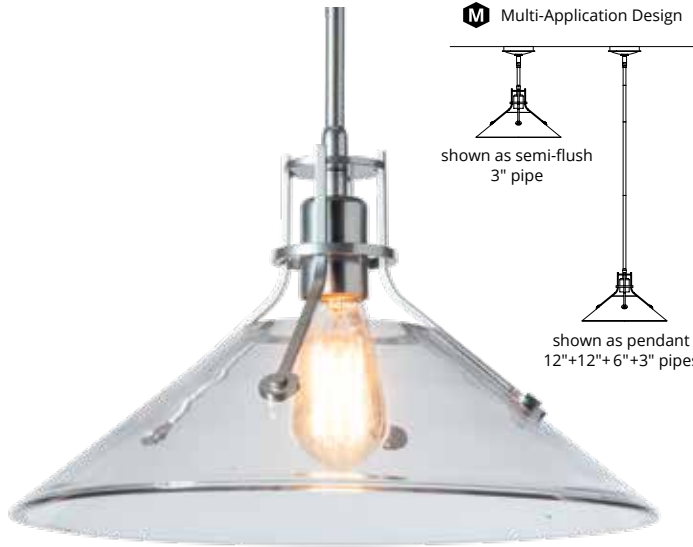

Multi-Application Design

shown as pendant  
12"+12"+6"+3" pipes

S-45° CE

**HENRY MEDIUM GLASS SHADE PENDANT - 134553**

8.9" h x 14.4" dia - 5" OD canopy - 178" wire - 7 lbs  
Medium socket, 100 W max, A19 bulb