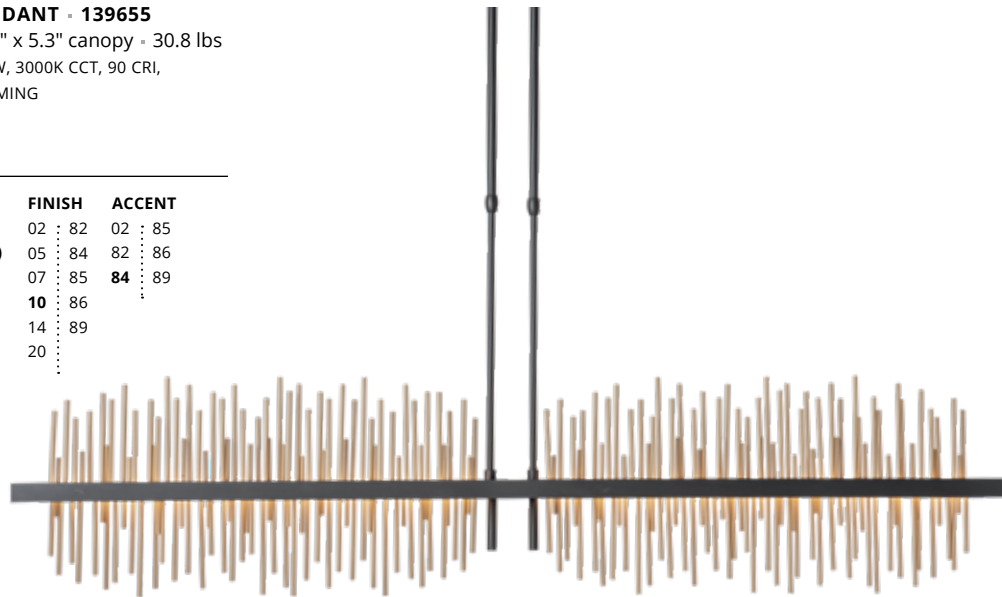

GOSSAMER LARGE LED PENDANT - 139655

11.5" h x 51.9"w x 5.3" d - 14.8" x 5.3" canopy - 30.8 lbs
2280 EST. DELIVERED LUMENS, 57W, 3000K CCT, 90 CRI,
120-277V AC INPUT, ELV, 0-10 DIMMING
Base Finish = Canopy / Fixture
Accent Finish = Decorative rods

ITEM #	OAH	FINISH	ACCENT
139655-LED	28.3" - 40.2" (SHRT)	02 : 82	02 : 85
	38.3" - 49.6" (STND)	05 : 84	05 : 86
	49.9" - 61.4" (LONG)	07 : 85	07 : 89
		10 : 86	
		14 : 89	
		20 : ..