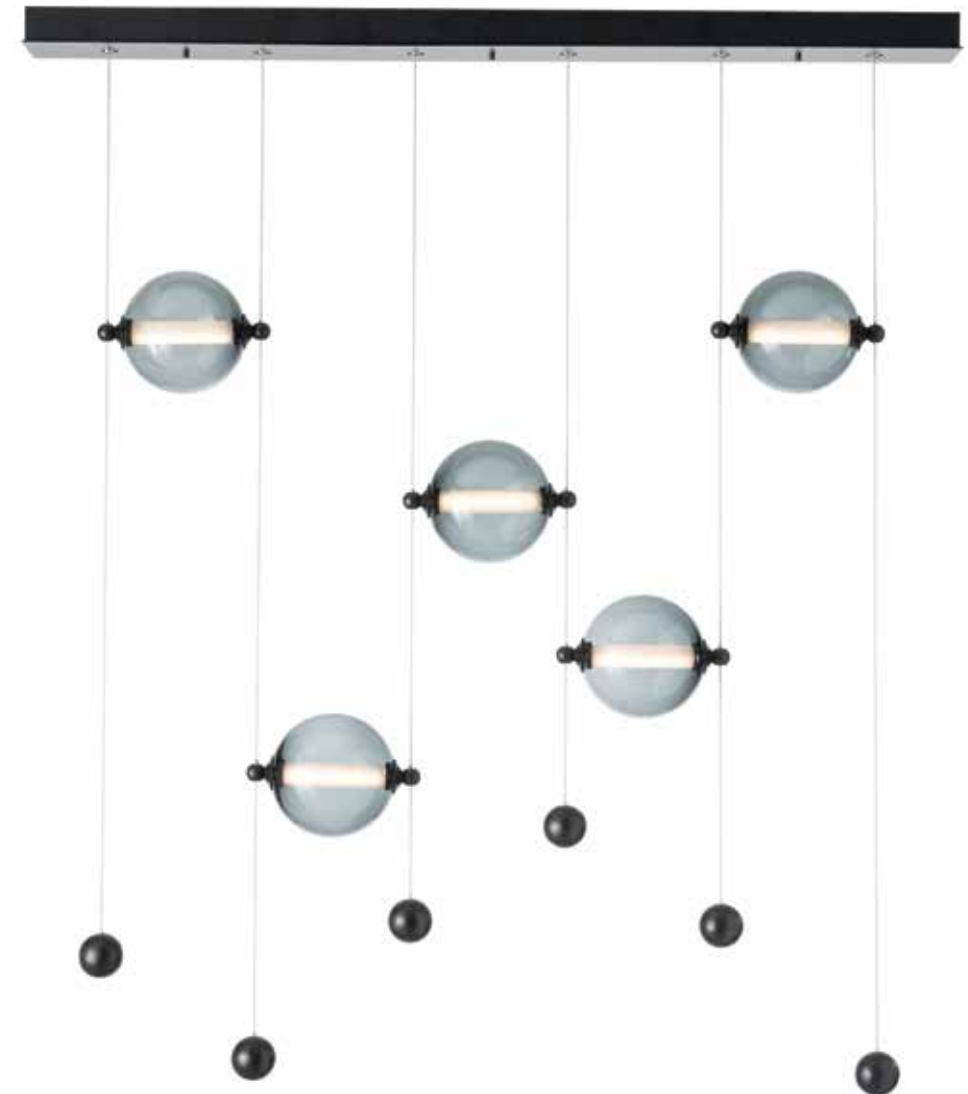

ABACUS 5-LIGHT LED PENDANT - 139050

20"-100" OAH x 41" w x 5.5" d - 4.5" x 41" canopy - 26.8 lbs
1000 EST. DELIVERED LUMENS, 3W (5), 3000K CCT, 90 CRI,
120-277V AC INPUT, ELV 0-10 DIMMING

ITEM #	OAH	FINISH	GLASS
139050-LED	20" - 100" (STND)	02 : 82	Opal (GG0668)
		05 : 84	Cool Grey (YL0668)
		07 : 85	
		10 : 86	
		14 : 89	
		20 : ..