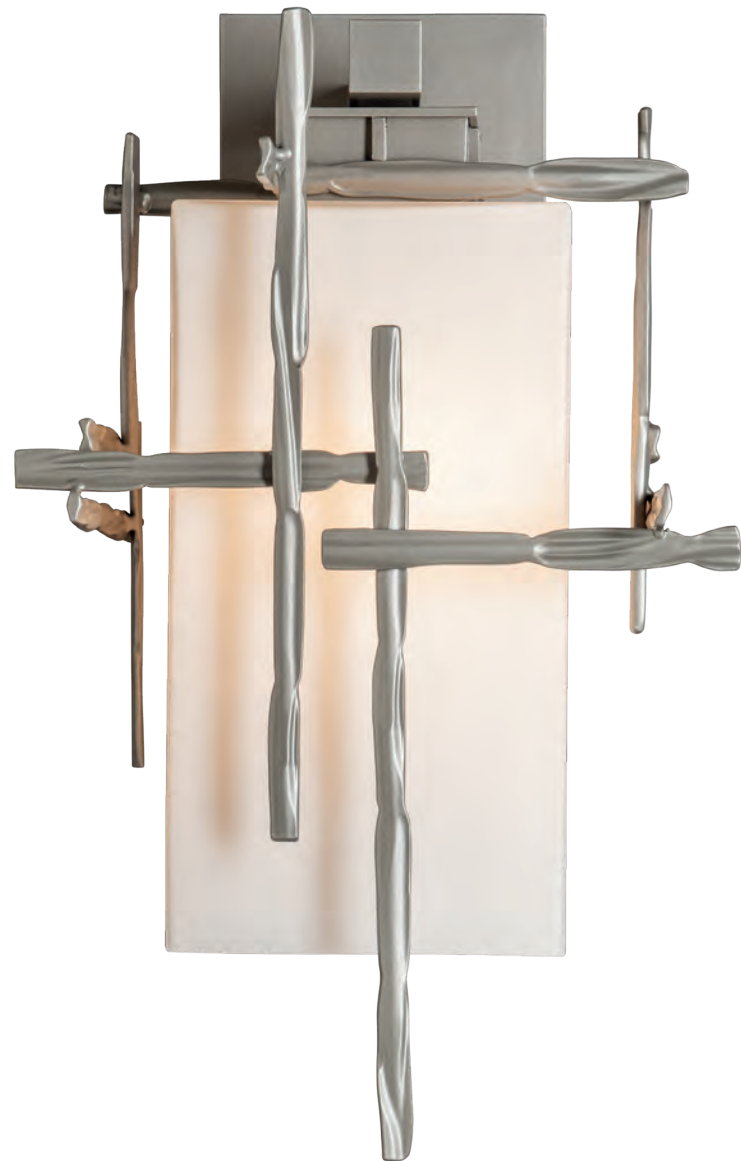

# MIX + MATCH

HUBBARDTON FORGE

GET CREATIVE WITH EXTERIOR LIGHTING

ALCOVE

CELA

MASON

ERLENMEYER

SUMMIT

SHADOW  
BOX

CELA

STELLAR

ERLENMEYER

HENRY

BANDED

PROVINCE

TURA

OLYMPUS

TWILIGHT

HIBISCUS

SUMMIT

DIVERGENCE

AXIS

STELLAR

CAVO