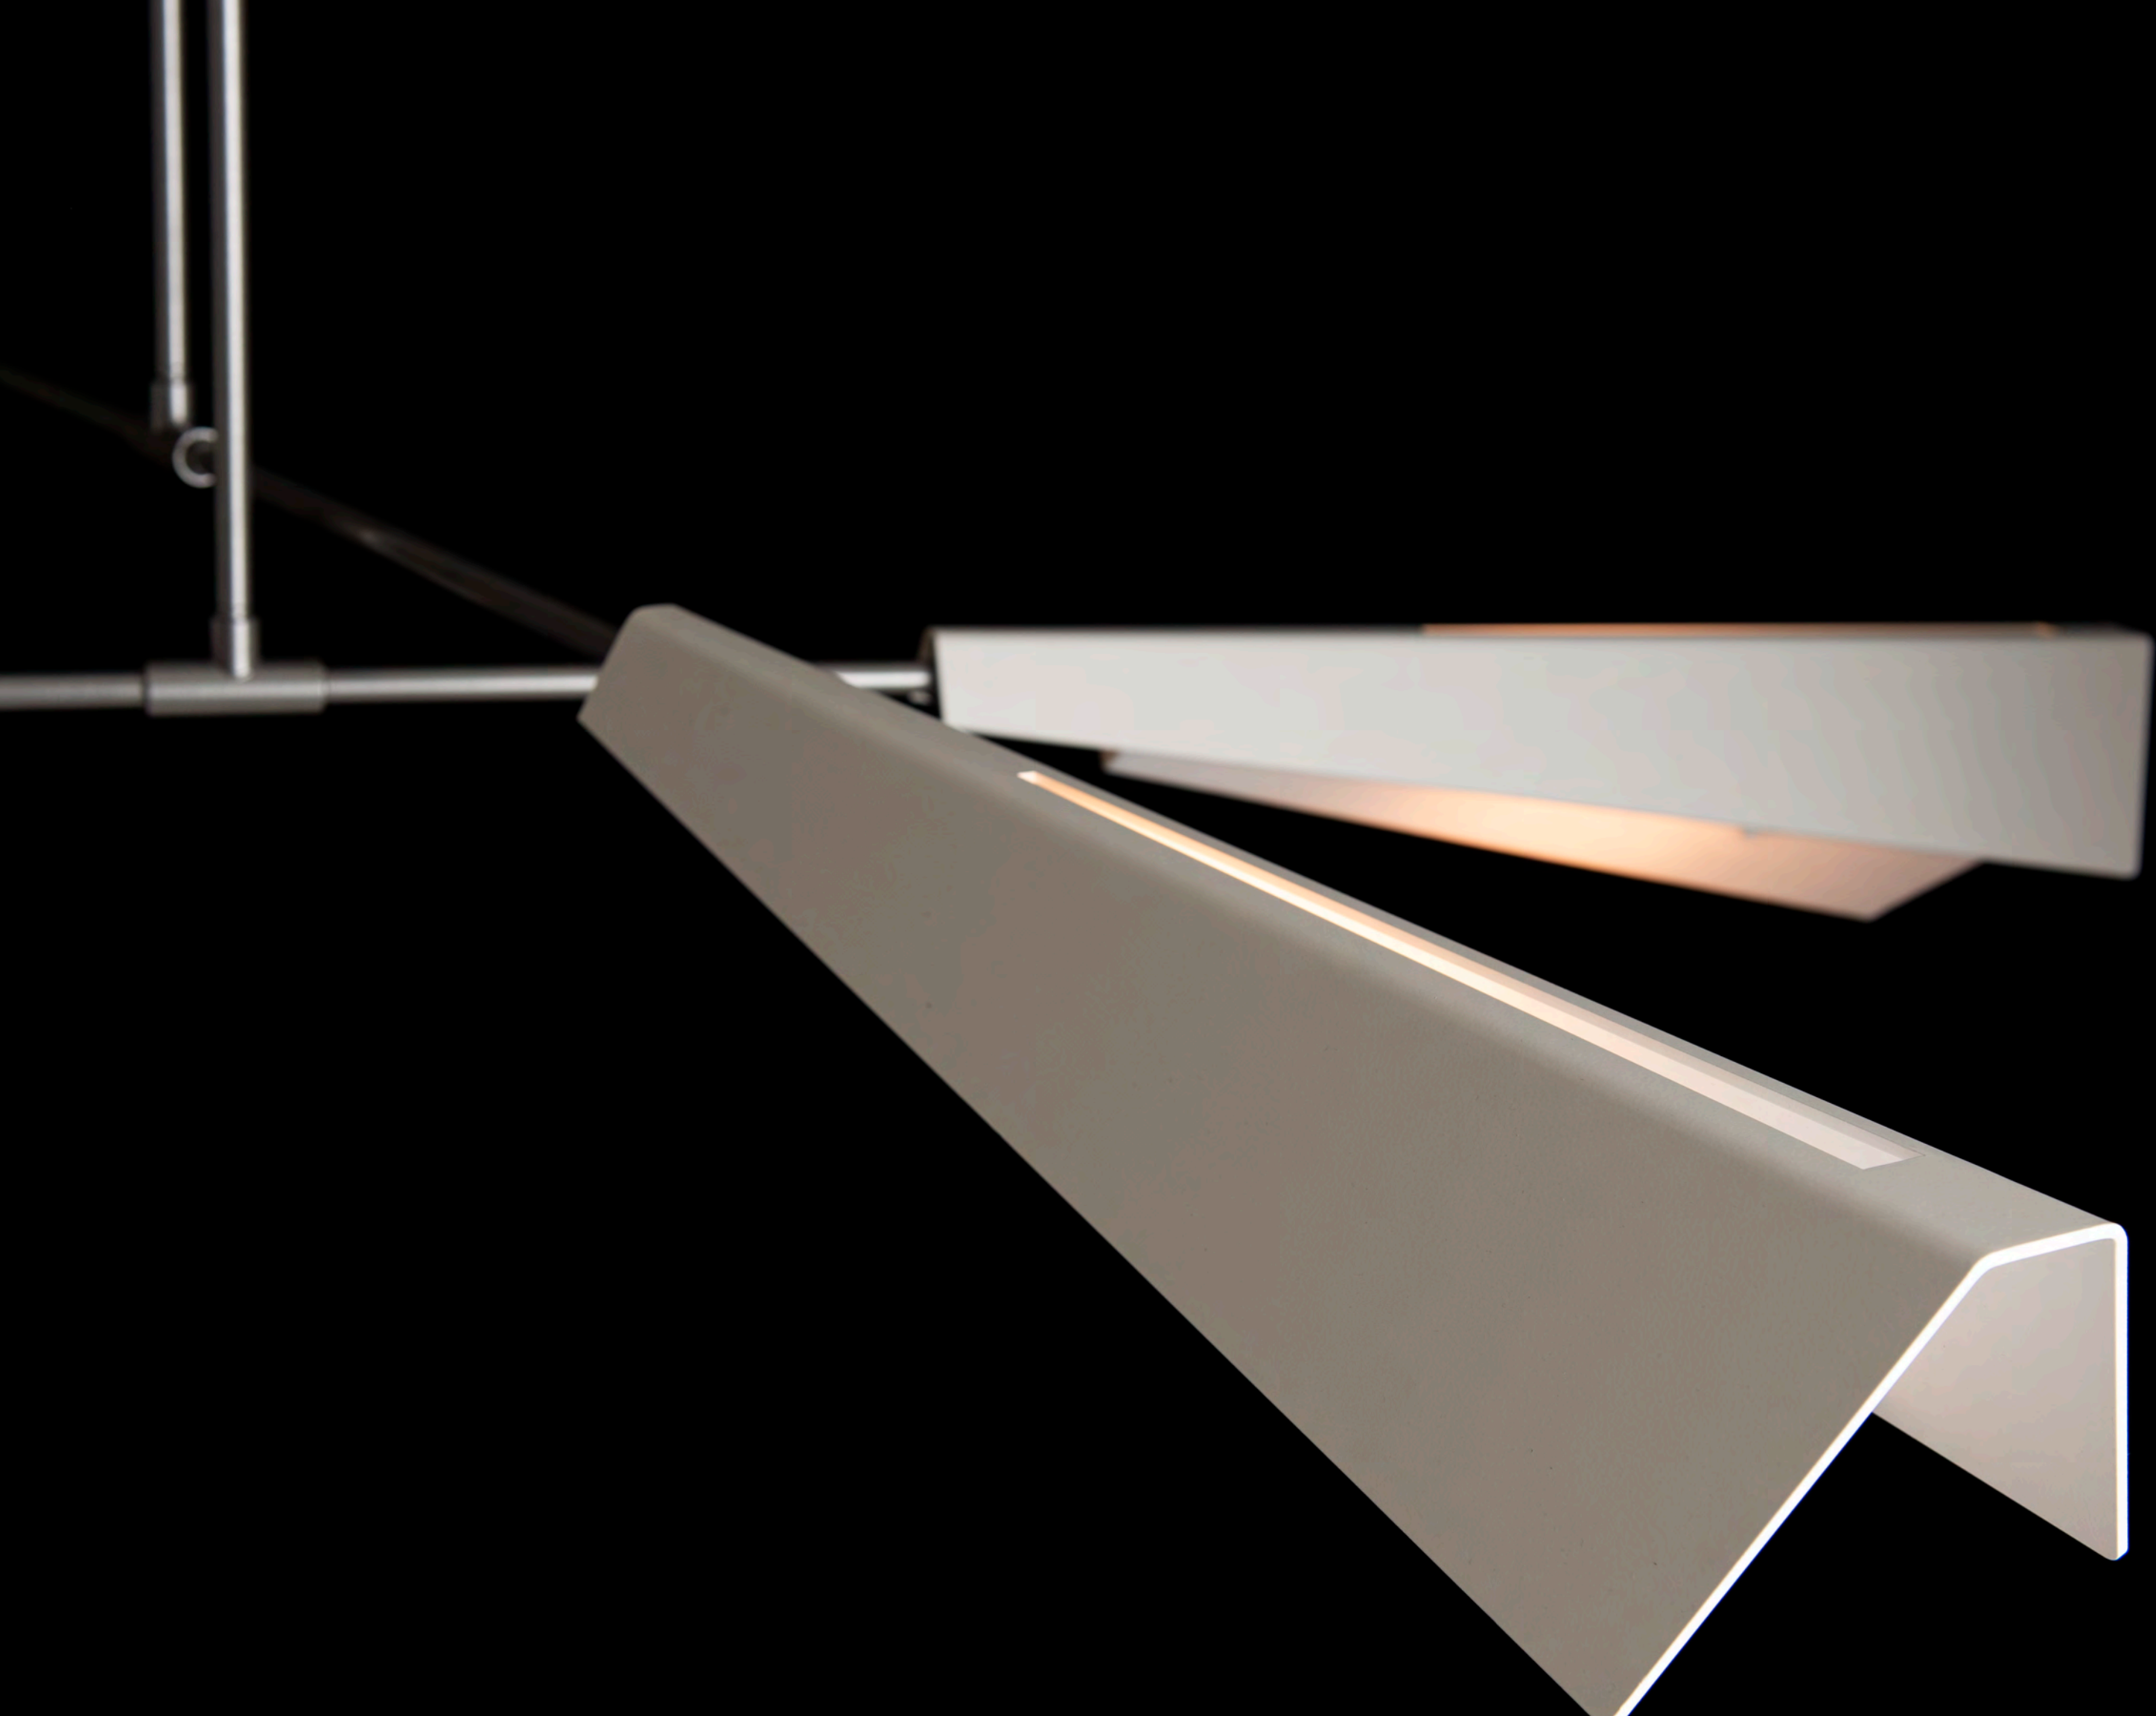

VERTEX

is...