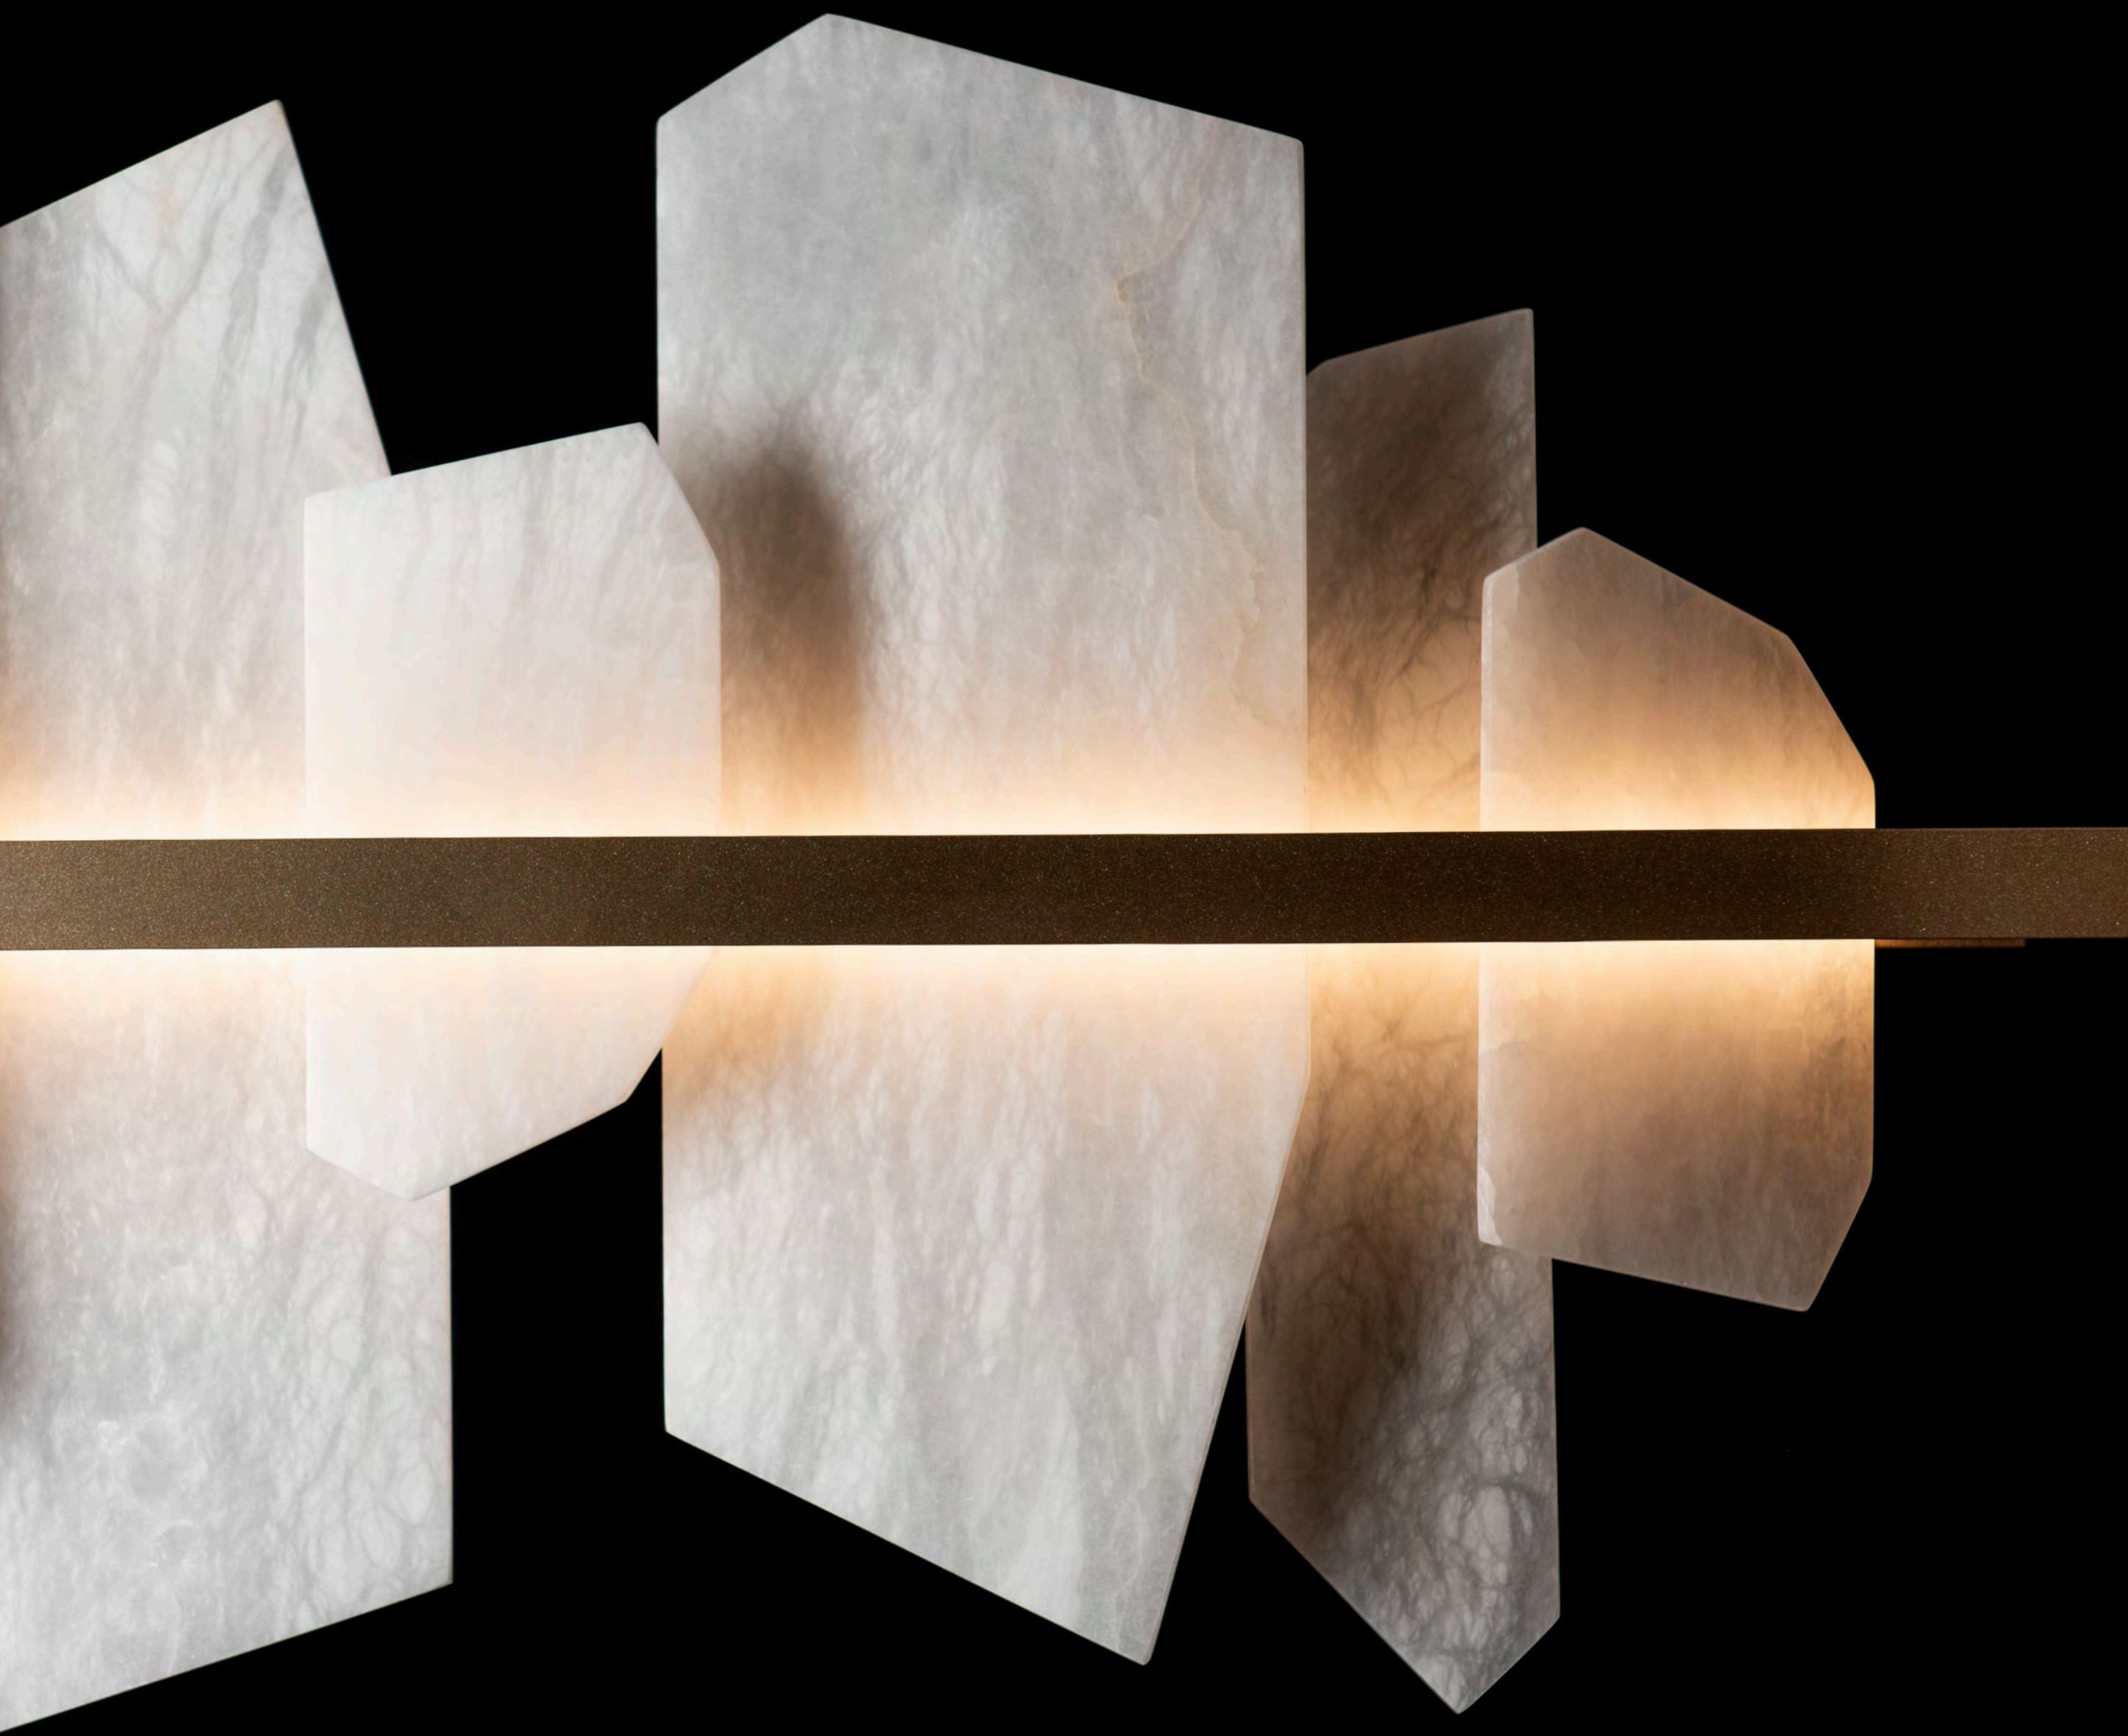

CREST
is...

SEASIDE

Crest Pendant 132161
& Table Lamp 272111
in Soft Gold Finish

NATURAL

Crest Pendant 132161
in Dark Smoke Finish

Crest Pendant 132161
in Modern Brass Finish

LUXE

VOLTERRA