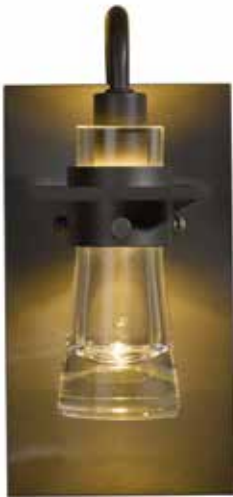

HENRY

11.8" h x 23.2" dia

Hudson Yards — New York, NY

HENRY CUSTOM

65.5" h x 23.3" w x 73.75" d

ERLENMEYER

ERLENMEYER SCONCE

9.9" h x 48" w x 5.3" d