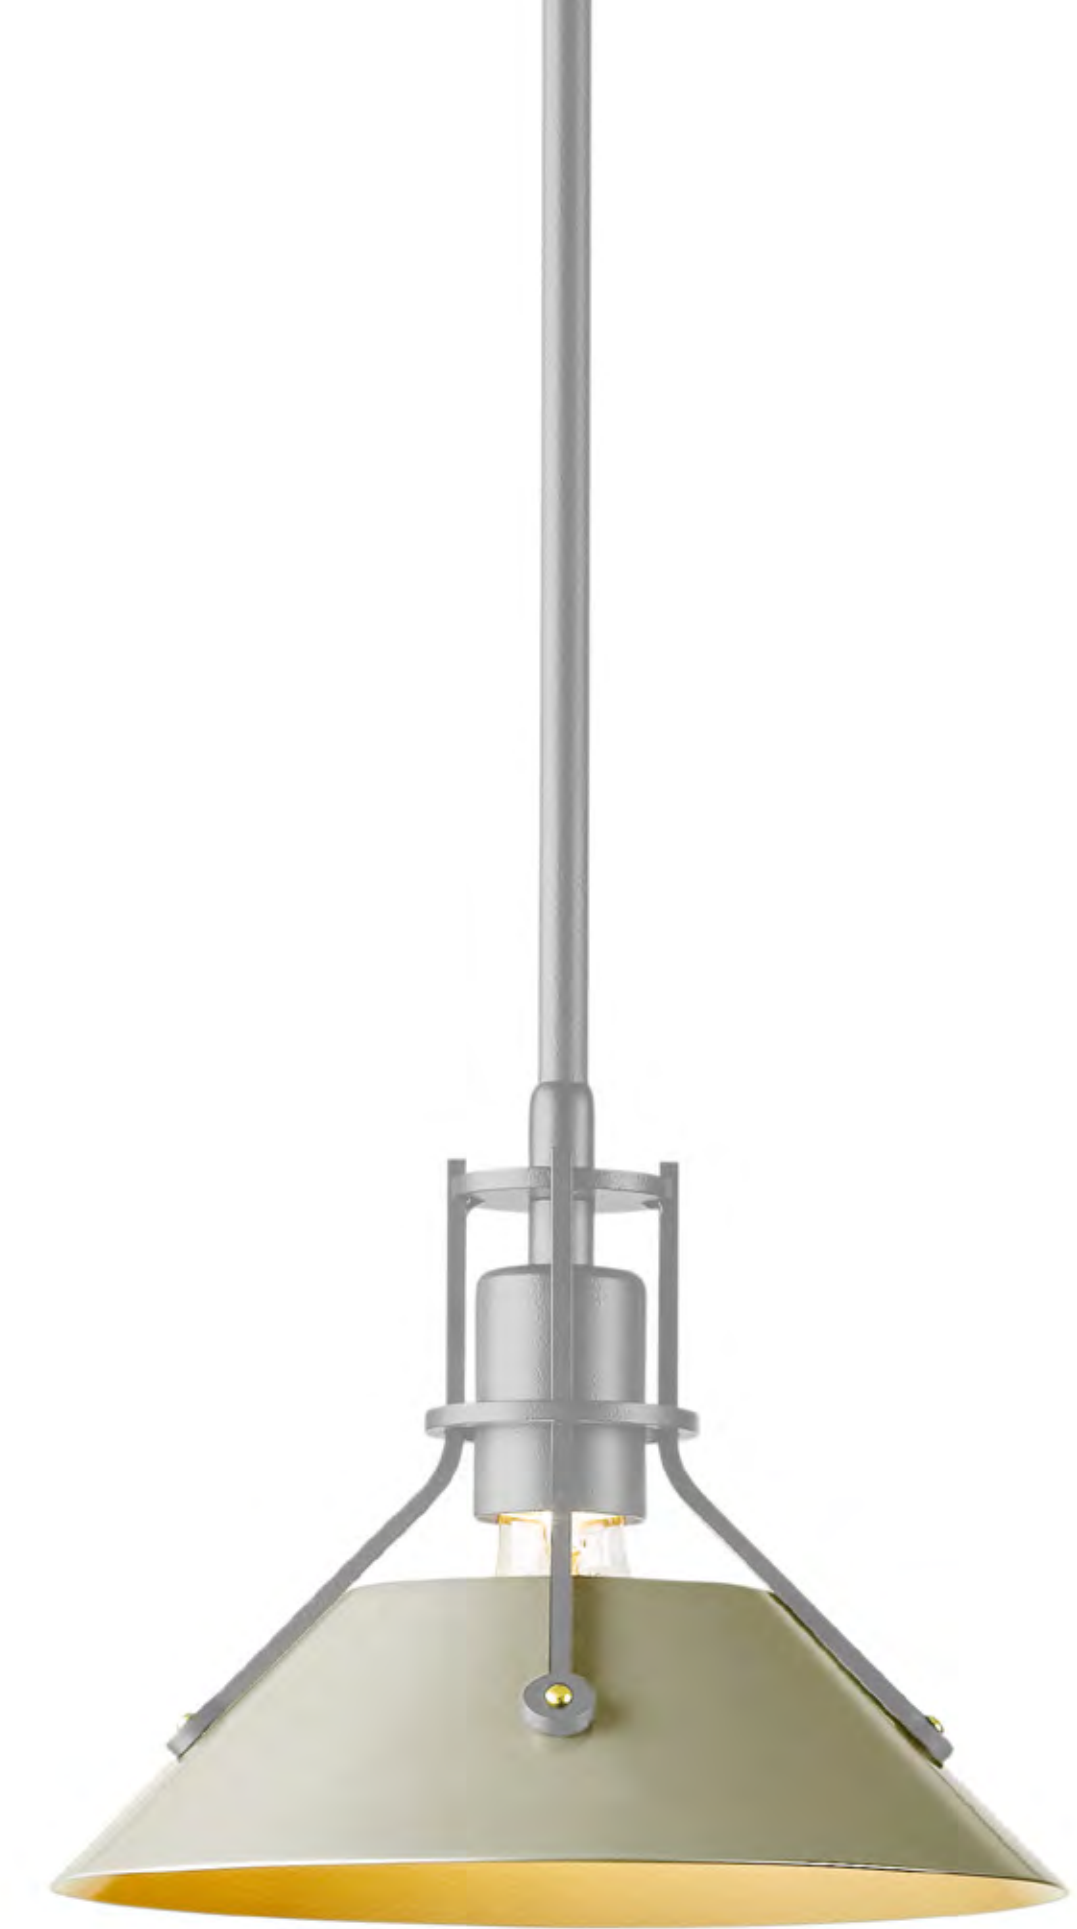

YOUR STYLE

NO LIMITS

HUBBARDTON FORGE.

ENDLESS POSSIBILITIES

Your finish selection
can drastically change the
style & application options
of our versatile designs.

CALIPER PENDANT 131065 IN OIL RUBBED BRONZE FINISH -14

CALIPER PENDANT 131065 IN STERLING FINISH -85

CALIPER PENDANT 131065 IN MODERN BRASS FINISH -86

ARC PENDANT 131060 IN STERLING FINISH -85

ARC PENDANT 131060 IN BLACK FINISH -10

ARC PENDANT 131060 IN MODERN BRASS FINISH -86

HENRY PENDANT 184250 IN VINTAGE PLATINUM FINISH -82 WITH SOFT GOLD ACCENT -84

HENRY PENDANT 184250 IN VINTAGE PLATINUM FINISH -82 WITH STERLING ACCENT -85

HENRY PENDANT 184250 IN BLACK FINISH -10 WITH OIL RUBBED BRONZE ACCENT -14

ATLAS PENDANT 187462 IN BLACK FINISH -10 WITH STERLING ACCENT -85

ATLAS PENDANT 187462 IN MODERN BRASS FINISH -86 WITH CUSTOM RAL GREEN ACCENT

ATLAS PENDANT 187462 IN BLACK FINISH -10 WITH BLACK ACCENT -10