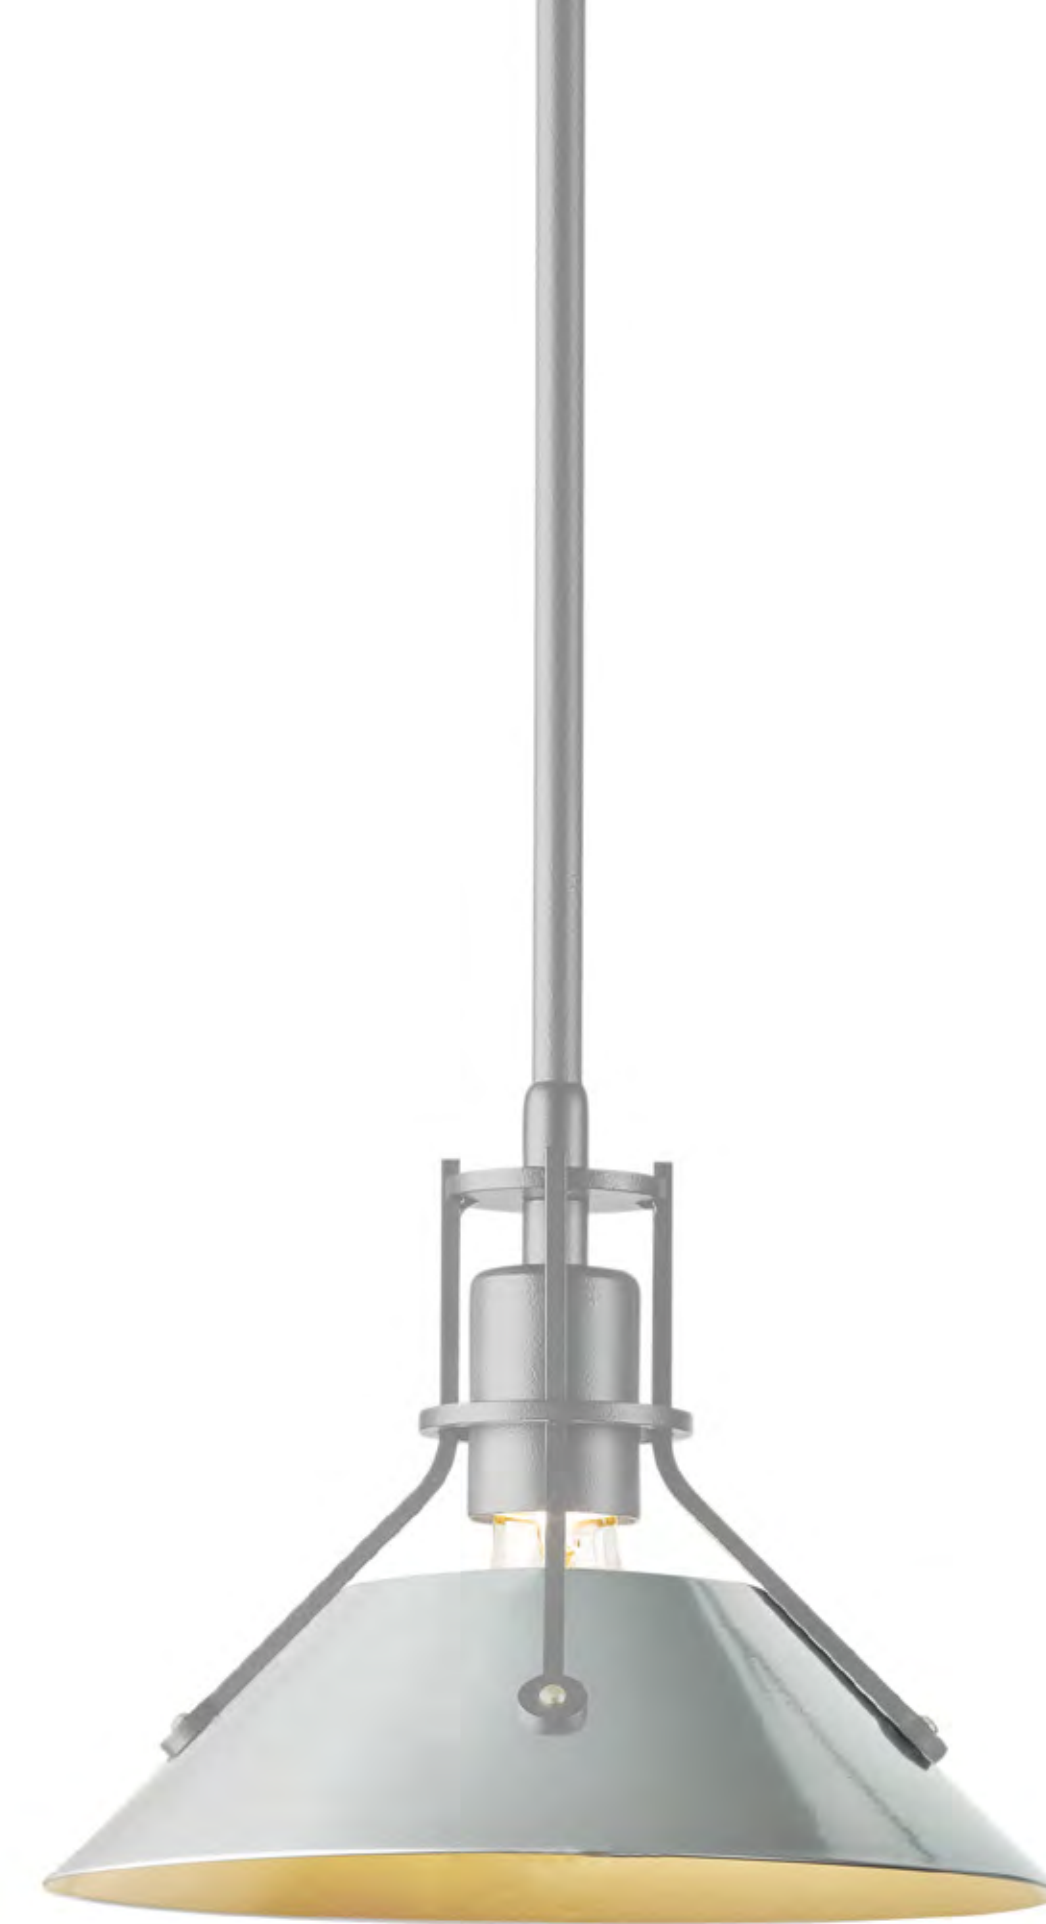

YOUR STYLE

NO LIMITS

HUBBARDTON FORGE.

ENDLESS POSSIBILITIES

Your finish selection
can drastically change the
style & application options
of our versatile designs.

CALIPER PENDANT 131065 IN OIL RUBBED BRONZE FINISH -14

CALIPER PENDANT 131065 IN STERLING FINISH -85

CALIPER PENDANT 131065 IN MODERN BRASS FINISH -86

ARC PENDANT 131060 IN STERLING FINISH -85

ARC PENDANT 131060 IN BLACK FINISH -10

ARC PENDANT 131060 IN MODERN BRASS FINISH -86

HENRY PENDANT 184250 IN VINTAGE PLATINUM FINISH -82 WITH SOFT GOLD ACCENT -84

HENRY PENDANT 184250 IN VINTAGE PLATINUM FINISH -82 WITH STERLING ACCENT -85

HENRY PENDANT 184250 IN BLACK FINISH -10 WITH OIL RUBBED BRONZE ACCENT -14

ATLAS PENDANT 187462 IN BLACK FINISH -10 WITH STERLING ACCENT -85

ATLAS PENDANT 187462 IN MODERN BRASS FINISH -86 WITH CUSTOM RAL GREEN ACCENT

ATLAS PENDANT 187462 IN BLACK FINISH -10 WITH BLACK ACCENT -10