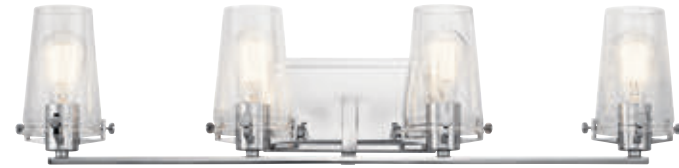

Alton

Finish: Chrome | Glass: Clear Seeded

45295CH | Wall Sconce
(1) 100W Medium, 5"W x 22"H | Ext. 7.5"
D E

45297CH | Bath
(3) 100W Medium, 24"W x 8"H | Ext. 7.5"
D E

45299CH | Flush Mount
(3) 75W Medium, 18.5"W x 7.5"H
⊗