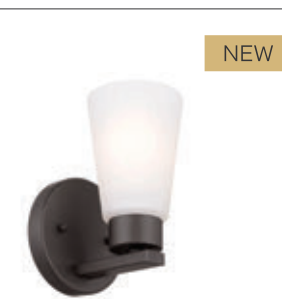

52437NI | Wall Sconce 1Lt
(1) 60W, E26 (Medium), 8"H x 5"L | Ext. 6

NEW

52437OZ | Wall Sconce 1Lt
(1) 60W, E26 (Medium), 8"H x 5"L | Ext. 6