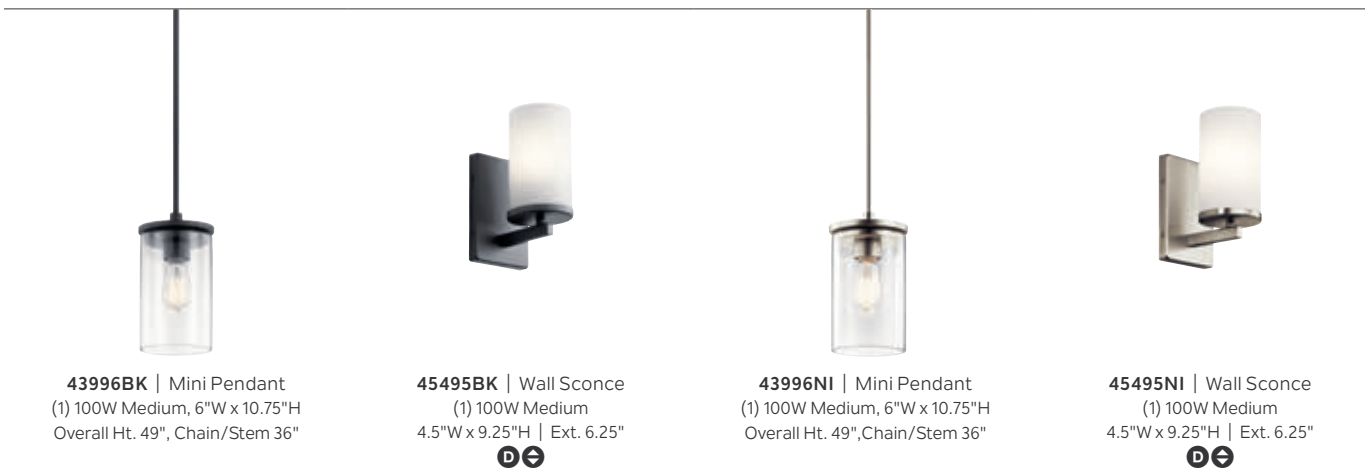

43998BK | Foyer Pendant
(4) 60W Candelabra, 16"W x 31"H
Overall Ht. 105", Chain/Stem 72"

43997BK | Chandelier/Semi Flush
(3) 60W Candelabra, 18"W x 13.75"H
Overall Ht. 54", Chain/Stem 36"

43998NI | Foyer Pendant
(4) 60W Candelabra, 16"W x 31"H
Overall Ht. 105", Chain/Stem 72"

43997NI | Chandelier/Semi Flush
(3) 60W Candelabra, 18"W x 13.75"H
Overall Ht. 54", Chain/Stem 36"

43996BK | Mini Pendant
(1) 100W Medium, 6"W x 10.75"H
Overall Ht. 49", Chain/Stem 36"

45495BK | Wall Sconce
(1) 100W Medium
4.5"W x 9.25"H | Ext. 6.25"
D↔

43996NI | Mini Pendant
(1) 100W Medium, 6"W x 10.75"H
Overall Ht. 49", Chain/Stem 36"

45495NI | Wall Sconce
(1) 100W Medium
4.5"W x 9.25"H | Ext. 6.25"
D↔