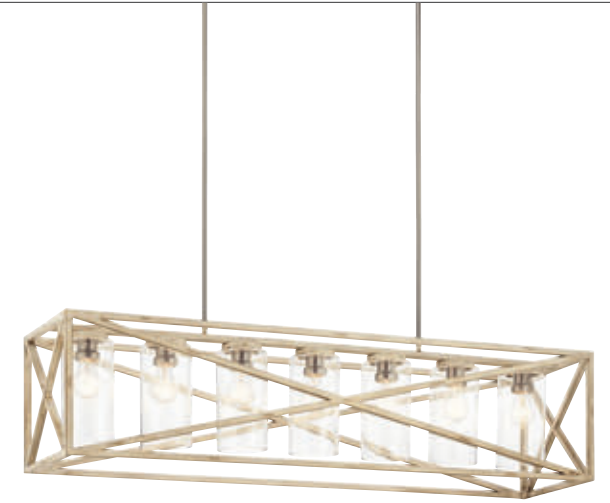

44082DAW | Linear Chandelier
(7) 75W Medium, 12.25"W x 13"H x 48"L
Overall Ht. 53.5", Chain/Stem 36"