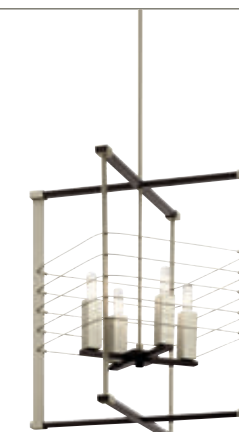

44251MOK | Lente
(4) 60W, E12 (Candelabra)
24.75"H x 16.75"W
Overall Ht. 87.75", Chain/Stem 36"