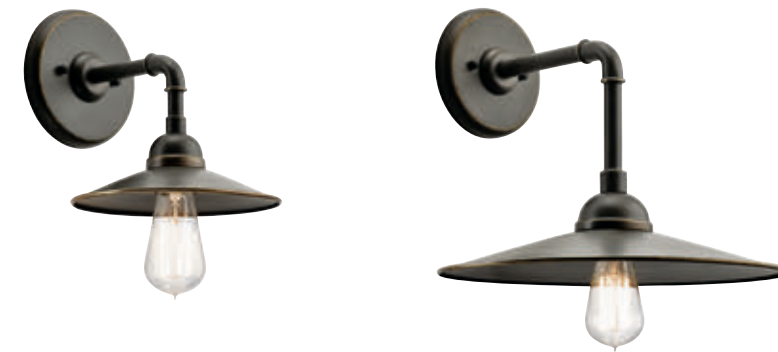

49586OZ | Indoor/Outdoor Wall
(1) 100W Medium, 14"W x 10.25"H | Ext. 14.5"
W

Westington™

Finish: Olde Bronze®

49585OZ | Indoor/Outdoor Wall
(1) 100W Medium, 10"W x 8.25"H | Ext. 10.75"
W