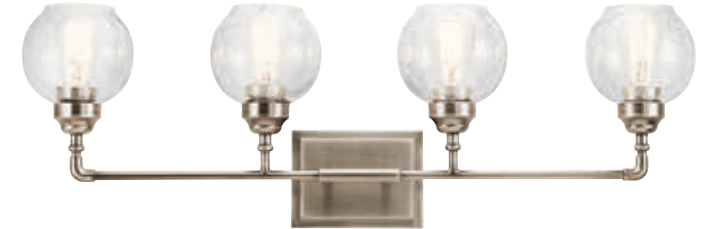

45593AP | Bath
(4) 100W Medium, 33.25"W x 10.75"H | Ext. 7.25"
D ⊕