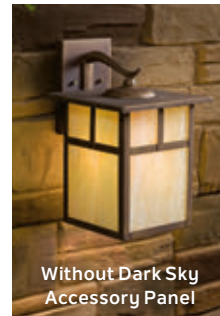

Outdoor Accessories

ADDRESS LIGHT Finish: Textured Black

DARK SKY ACCESSORIES

LAMP POSTS

PEDESTAL MOUNTS

MISCELLANEOUS

CHAIN AND STEM

Outdoor Brass Chain 36"
4927 AZ, BK, BKT, DCO, OZ, PR, WZC
0.25"W x 36"L

Chain Extra Heavy Gauge 36"
4930 BK
1.5"W x 36"L

Chain Extra Heavy Gauge 36"
4908 BK, AP, CLP, DBK, NI, OZ, TRZ, TZ
1"W x 36"L

Outdoor Stem 12"
2999 AP, BK, CH, CLP, DBK, FXG, NBR, NI, OZ, PN
0.5"W x 12"L