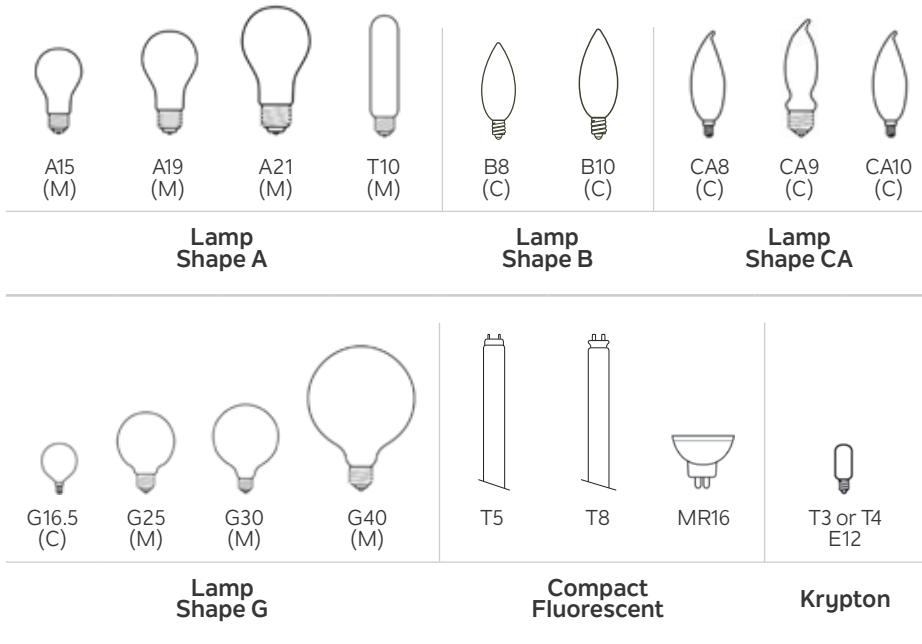

TRZ
Terrene Bronze™

TZ
Tannery Bronze™

WMZ
Warm Bronze™

Light Bulb Reference

Light-Emitting Diode (LED)

 Look for this symbol throughout our catalog. This symbol indicates fixtures with an integrated LED light source.