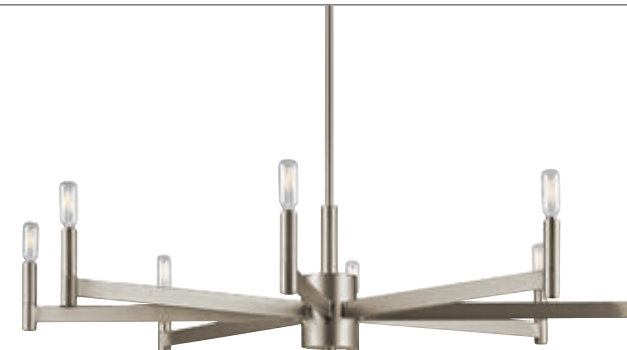

43859BK | Chandelier
(6) 60W Candelabra, 26"W x 9.25"H
Overall Ht. 50", Chain/Stem 36"

43857NBR | Chandelier
(8) 60W Candelabra, 35.5"W x 9.25"H
Overall Ht. 50", Chain/Stem 36"

43859NBR | Chandelier
(6) 60W Candelabra, 26"W x 9.25"H
Overall Ht. 50", Chain/Stem 36"