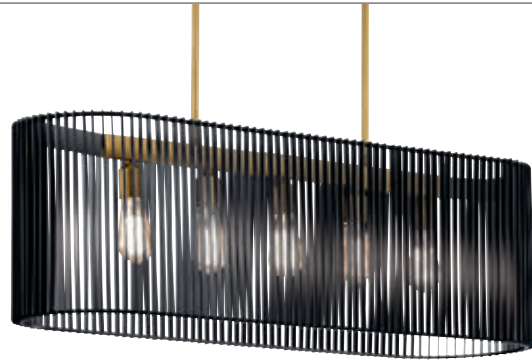

44168BK | Linear Chandelier
(5) 75W Medium, 12"W x 12.5"H x 40"L
Overall Ht. 53.5", Chain/Stem 36"