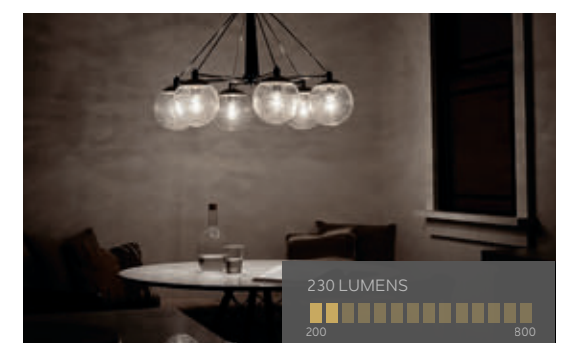

LIGHT DELIVERY

DELIVERED LUMENS

Delivered lumens is the most accurate measure of how the luminaire will perform once installed. It is the actual amount of light delivered on scene, taking into account all barriers such as lenses, housing, and any filtering effects.

LPW reflects how many lumens you get per watt—which is a sign of efficiency.

- > 50 LPW for all lamp types below 30 total listed lamp watts
- > 60 LPW for all lamp types that are < 24 inches and > 30 total listed lamp watts
- > 70 LPW for all lamp types that are > 24 inches and > 30 total listed lamp watts

- Lumens <550 typically work best for accent or niche lighting
- 550 to 850 lumens give light levels equivalent to traditional 40W or 60W incandescent bulbs respectively, and are ideal for downlighting
- 850 to 2000 lumens typically work best in spaces with average ceiling height (9' to 12')
- 3000 to 5000 lumens are typically best for larger spaces, vaulted ceilings, and more task driven applications that require significant light