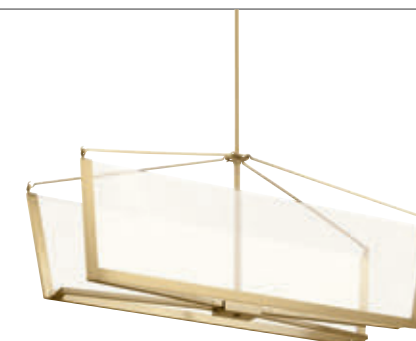

52293CGLED | Linear Chandelier LED
(N/A) 50W, 2400lm, 3000K, 90 CRI, 54 LPW, 14.5"H x 38"W x 13.5"L
Overall Ht. 72", Chain/Stem 36"