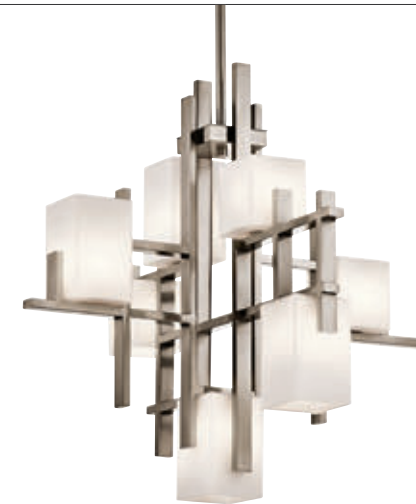

Adjustable Arms;
Polished Nickel
Metal Accents

VINTAGE FILAMENT BULB

5971 CLR (C)

City Lights™

Finish: Classic Pewter | Glass: Satin Etched Cased Opal

42940CLP | Chandelier
(7) 50W G9, 23.5"W x 23.75"H x 25.75"L
Overall Ht. 59", Chain/Stem 36"