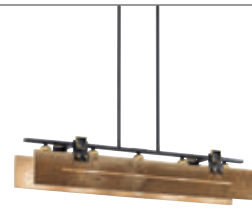

Torvee™
Black, Brushed Natural
Brass, Polished Nickel
Page 73

Trentino
Black, Natural Brass
Page 87

Pytel™
Fox Gold, Chrome
Page 80

Ridgewood
Textured Black
Page 142

Samural™
Black
Page 115

Serene LED
Natural Brass,
Classic Pewter
Page 68