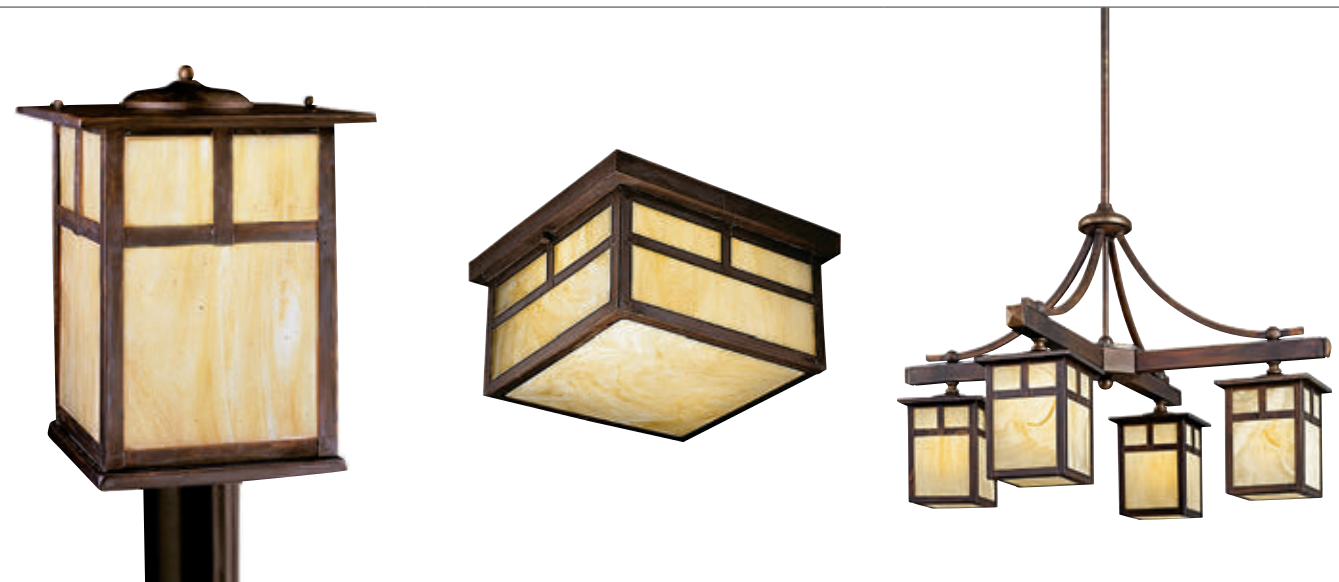

9953CV | Outdoor Post
(1) 150W Medium, 9"W x 12.25"H
Post Not Included
W

9825CV | Outdoor Ceiling
(2) 75W Medium, 11.25"W x 6.25"H
D ⊕

49091CV | Outdoor Chandelier
(4) 100W Medium, 25"W x 17"H
Overall Ht. 55", Chain/Stem 36"
D

**DARK SKY
CONVERTIBLE**
with available accessory.

OUTDOOR
WALL LIGHT COLLECTIONS
VINTAGE