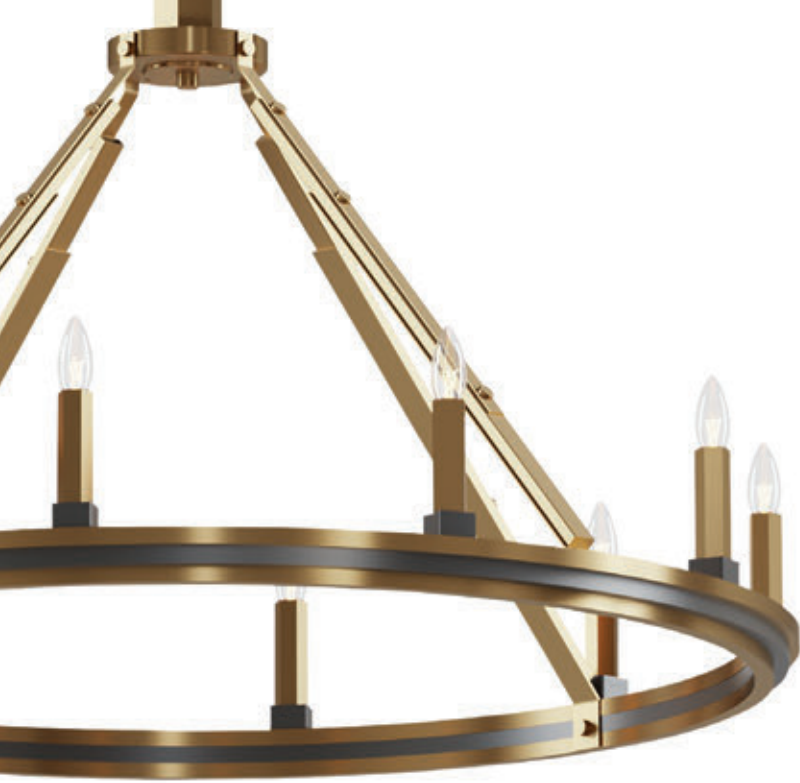

52209PN | Chandelier
(6) 60W Candelabra, 30.25"W x 36.25"H
Overall Ht. 76.25", Chain/Stem 36"

52214PN | Wall Sconce
(2) 60W Candelabra
10.5"W x 22"H | Ext. 5.75"
D

Kadas™

Art Deco glamour from the 1920s meets the softer styles of today: with the Kadas collection, it's all about the lines. Sleek and swooping lines add definition and a multi-tiered look. Enhancing the style is the finish options. Every fixture includes two interchangeable candle sleeves that allow you to easily switch the look. Choose bold black for a more dynamic retro look or polished nickel for a subtle style.

FEATURE

Curate Your Look
Black or Polished
Nickel Candle Sleeves

Emmala™

The Emmala collection is a dash of luxe glam. With stacked forms inspired by the iconic Chrysler Building, Emmala™ strongly references Art Deco. Its familiar wagon-wheel shape and inviting finishes provide a touch of familiarity. Together, Emmala brings satisfaction.