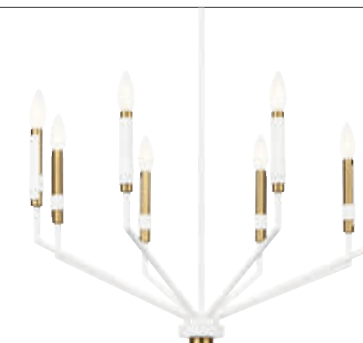

Armand™

Finish: Black, White | Accent: Classic Bronze

INDOOR

CHANDELIER COLLECTIONS

MODERN

NEW

NEW

Armand™

The Armand collection is inspired by the beautiful and elegant design of the iron gates that adorn London, England's Natural History Museum. This collection incorporates mixed finishes with faux leather accents wrapped around candelabras. A statement collection that can easily adapt to many styles and décor.

NEW

FEATURE
Faux leather wrapped accents