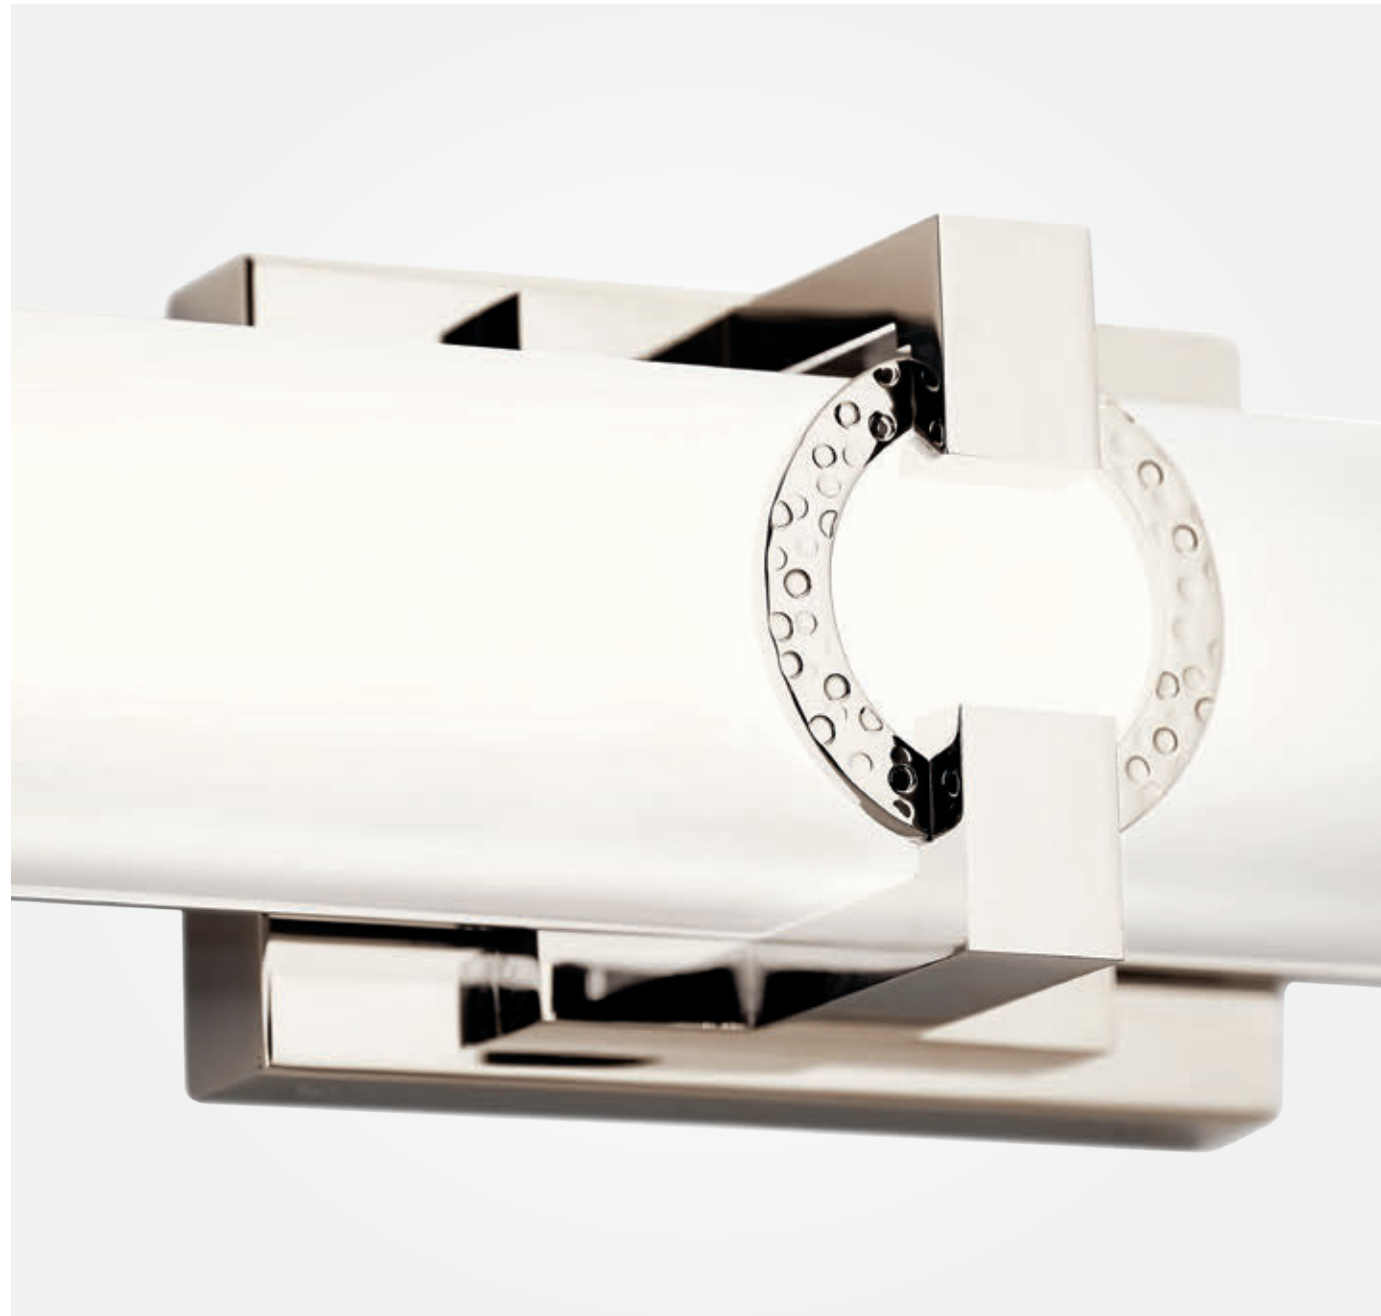

Bordeaux LED

Finish: Polished Nickel | Glass: Satin Etched White

45877PNLED | Linear Bath
(2), 23.5W, 3000 K, 90 CRI, 66 LPW, 22"W x 4.5"H | Ext. 3.75"
D+LED

Trinsic™ LED

Finish: Matte Black, Brushed Nickel, Chrome | Glass: Satin Etched White

45657MBKLED | Linear Bath
(2) 24W 3000 K, 90 CRI, 52 LPW
22"W x 4.5"H | Ext. 3.5"
D+LED

45658MBKLED | Linear Bath
(3), 39.5W, 3000 K, 90 CRI, 55 LPW
32"W x 4.5"H | Ext. 3.5"
D+LED

45657NILED | Linear Bath
(2) 24W 3000 K, 90 CRI, 52 LPW
22"W x 4.5"H | Ext. 3.5"
D+LED

45658NILED | Linear Bath
(3), 39.5W, 3000 K, 90 CRI, 55 LPW
32"W x 4.5"H | Ext. 3.5"
D+LED

45657CHLED | Linear Bath
(2) 24W 3000 K, 90 CRI, 55 LPW
22"W x 4.5"H | Ext. 3.5"
D+LED

45658CHLED | Linear Bath
(3), 39.5W, 3000 K, 90 CRI, 55 LPW
32"W x 4.5"H | Ext. 3.5"
D+LED

INDOOR

BATH & VANITY

MODERN