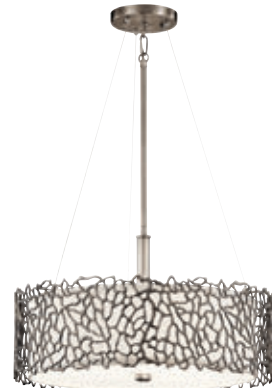

43346CLP | Silver Coral
(3) 100W, E26 (Medium), 11"H x 18.25"W
Overall Ht. 61", Chain/Stem 36"