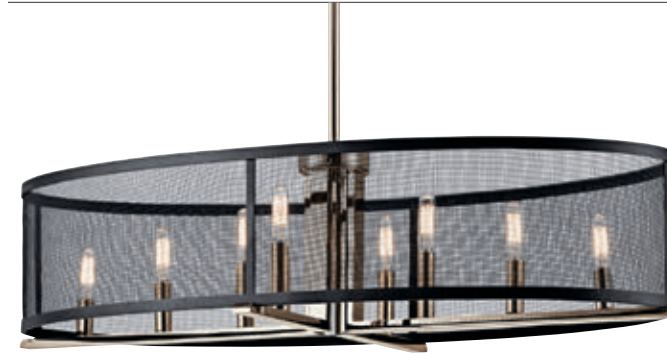

43712PN | Oval Chandelier/Pendant
(8) 60W Candelabra, 17"W x 9.75"H x 37.25"L
Overall Ht. 48", Chain/Stem 36"

43715PN | Chandelier/Pendant
(8) 60W Candelabra, 25"W x 9.75"H
Overall Ht. 48", Chain/Stem 36"