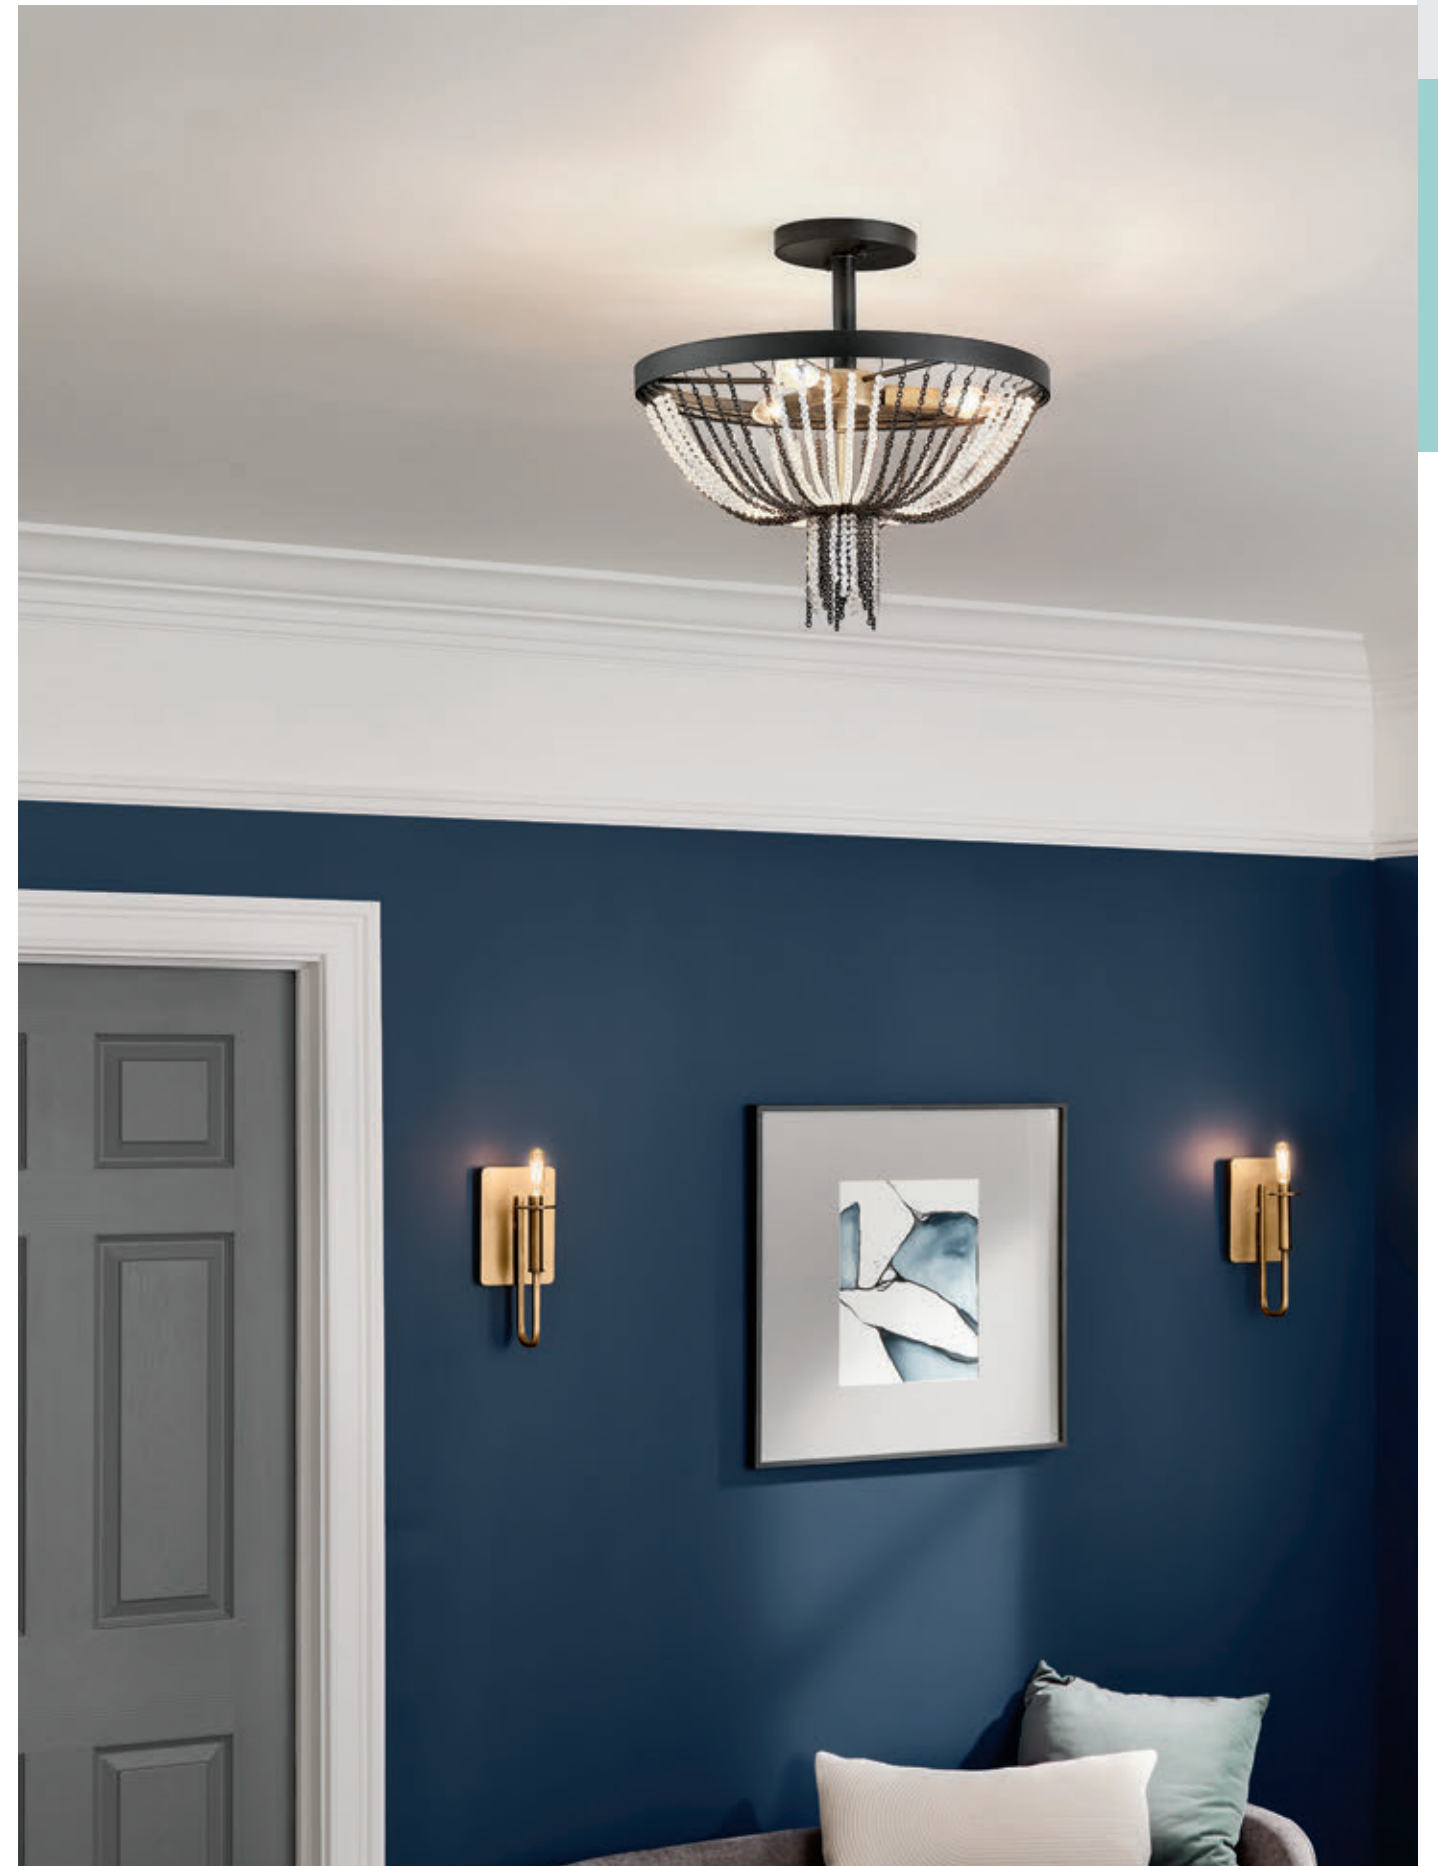

Ceiling Lights

44314PN | Kinsey
(3) 75W, E26 (Medium), 9.25"H x 15"W