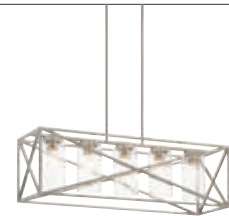

Melis™
Black, Warm Maple
Page 173

Monroe™
Brushed Nickel,
Olde Bronze®
Page 244

Montavello™
Olde Bronze®,
Polished Nickel
Page 207

Chandelier Collections

Moorgate™
Distressed Antique White,
Black
Page 199