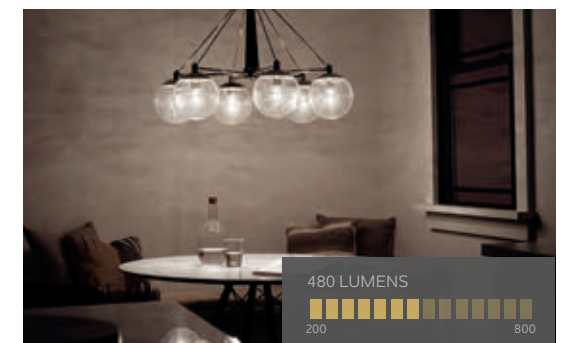

LIGHT DELIVERY

DELIVERED LUMENS

Delivered lumens is the most accurate measure of how the luminaire will perform once installed. It is the actual amount of light delivered on scene, taking into account all barriers such as lenses, housing, and any filtering effects.

LPW reflects how many lumens you get per watt—which is a sign of efficiency.

- > 50 LPW for all lamp types below 30 total listed lamp watts
- > 60 LPW for all lamp types that are < 24 inches and > 30 total listed lamp watts
- > 70 LPW for all lamp types that are > 24 inches and > 30 total listed lamp watts

- Lumens <550 typically work best for accent or niche lighting
- 550 to 850 lumens give light levels equivalent to traditional 40W or 60W incandescent bulbs respectively, and are ideal for downlighting
- 850 to 2000 lumens typically work best in spaces with average ceiling height (9' to 12')
- 3000 to 5000 lumens are typically best for larger spaces, vaulted ceilings, and more task driven applications that require significant light