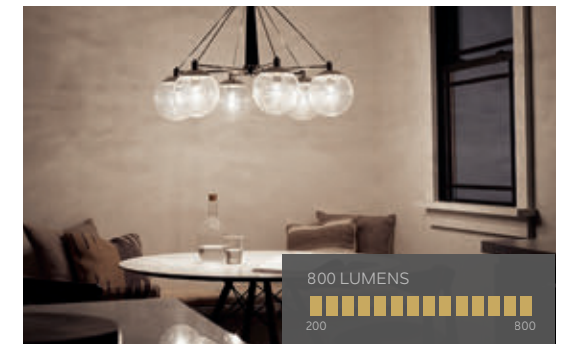

LIGHT DELIVERY

DELIVERED LUMENS

Delivered lumens is the most accurate measure of how the luminaire will perform once installed. It is the actual amount of light delivered on scene, taking into account all barriers such as lenses, housing, and any filtering effects.

- **Source lumens** = the brightness at the source
- **Delivered lumens** = the brightness recognized closer to eye level, or the level in which the light has the most impact in a space

EFFICACY

LUMENS PER WATT (LPW)

LPW reflects how many lumens you get per watt—which is a sign of efficiency.

- > 50 LPW for all lamp types below 30 total listed lamp watts
- > 60 LPW for all lamp types that are < 24 inches and > 30 total listed lamp watts
- > 70 LPW for all lamp types that are > 24 inches and > 30 total listed lamp watts

- Lumens <550 typically work best for accent or niche lighting
- 550 to 850 lumens give light levels equivalent to traditional 40W or 60W incandescent bulbs respectively, and are ideal for downlighting
- 850 to 2000 lumens typically work best in spaces with average ceiling height (9' to 12')
- 3000 to 5000 lumens are typically best for larger spaces, vaulted ceilings, and more task driven applications that require significant light