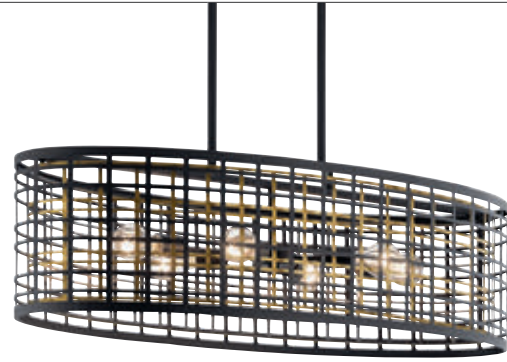

Aldergate™

Finish: Black | Accent: Natural Brass

44077BK | Oval Chandelier/Pendant
(6) 75W Medium, 17"W x 11.25"H x 38"L
Overall Ht. 52.25", Chain/Stem 36"