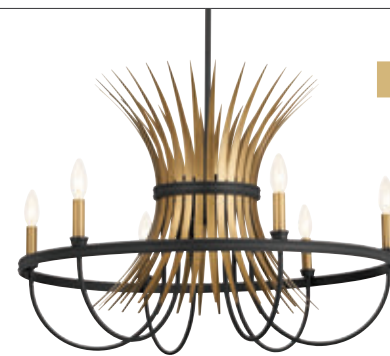

52459BK | Chandelier 10Lt
(10) 60W, E12 (Candelabra), 21.5"H x 37"W
Overall Ht. 53", Chain/Stem 36"

NEW