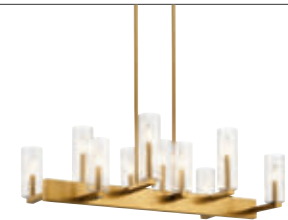

Alden
Black, Natural Brass
Page 84

Cassadee
Brushed Natural Brass,
Black, Chrome
Page 225

Ciona™
Brushed Natural Brass,
Polished Nickel
Page 71

Circolo
Brushed Nickel,
Olde Bronze®
Page 106

City Lights™
Classic Pewter
Page 93