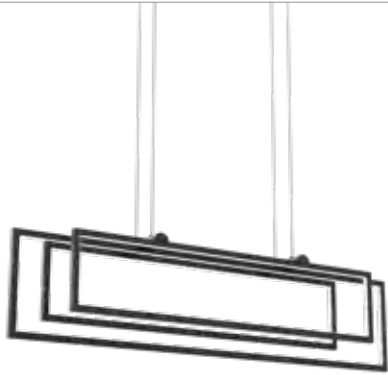

JESTIN™

Finish: Matte Black, Champagne Gold, White | Diffuser: Frosted Silicone Diffuser

● 84322MBK

Linear Chandelier

5.75" W x 9.25" H x 38" L

Light Source Integrated LED
Total Watts 36
Delivered Lumens 2550
CCT 3000K
CRI 90
Dimmable Yes