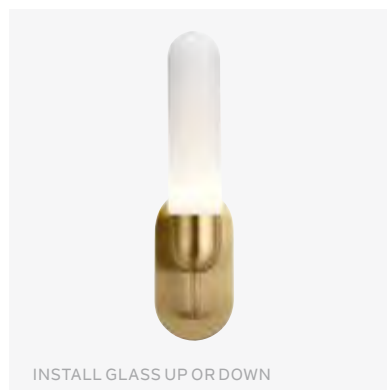

INSTALL GLASS UP OR DOWN

SORNO™

Finish: Champagne Gold | Diffuser: Satin Etched Cased Opal Glass

● 84196

Mini Pendant LED
3.25" W x 15" H

Light Source Integrated LED
Delivered Lumens 600
CCT 3000K
CRI 90
Dimmable Yes