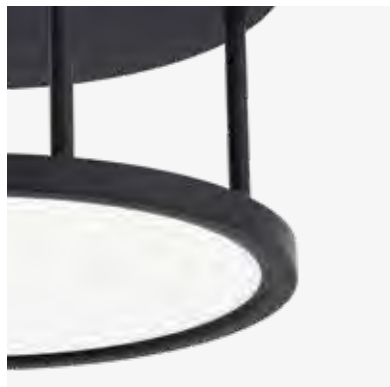

84319MBK

LAVI™

Simple, yet bold. Modern, yet timeless.
Introducing Lavi. Inspired by modern art, this fixture was designed to add to the open, airy feeling in your modern space. Enjoy Lavi's soft, even lighting for years to come.