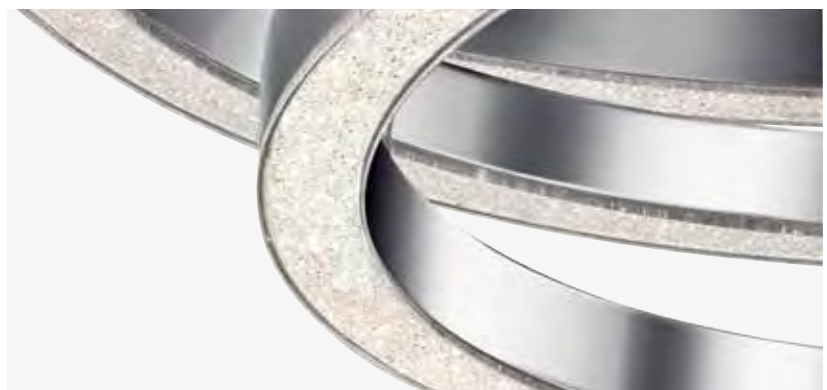

OPUS

Finish: Chrome | Diffuser: Clear Acrylic with Cubic Zirconia Chip

● 83864

Chandelier 2Lt LED

24.5" W x 1.75" H

Position Rings Straight or at Angles

Light Source	Integrated LED
Delivered Lumens	1425
CCT	3000K
CRI	90
Dimmable	Yes