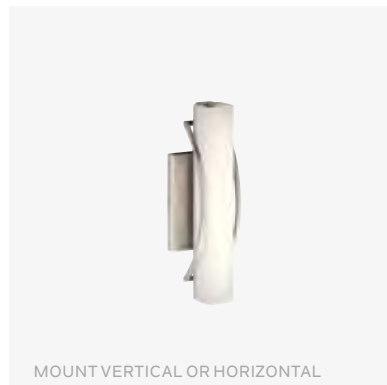

ROWAN

A central light bar seems to float in place between arched arms. The effect provides beautiful light in a simple and understated silhouette.

MOUNT VERTICAL OR HORIZONTAL

ROWAN

Finish: Chrome, Brushed Nickel, Matte Black | Diffuser: Etched Opal Glass