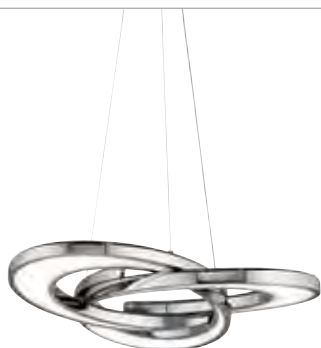

DESTINY

Finish: Chrome | Diffuser: Etched Acrylic

● 83619

Chandelier/Pendant LED

27.75" W x 2.25" H

LED Downlight in Canopy

Light Source Integrated LED
Delivered Lumens 1600
CCT 3000K
CRI 80
Dimmable Yes