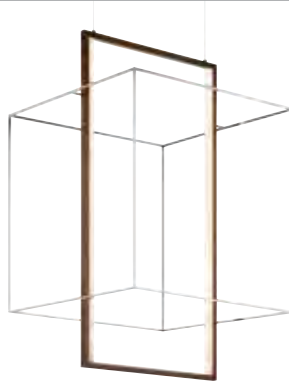

VIHO

Finish: Polished Nickel and Faux Wood | Diffuser: Frosted White Acrylic

● 84045

Pendant LED
10" W x 16" H

Light Source Integrated LED
Delivered Lumens 550
CCT 3000K
CRI 90
Dimmable Yes

● 84044

Foyer Chandelier LED
26" W x 42" H