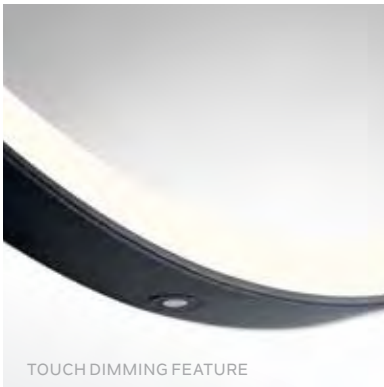

TOUCH DIMMING FEATURE