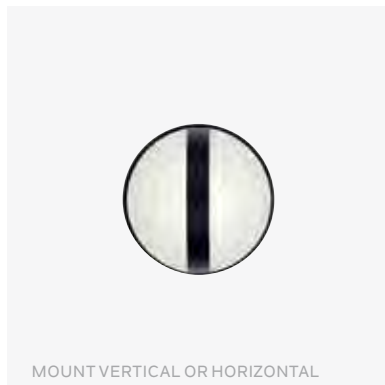

MOUNT VERTICAL OR HORIZONTAL