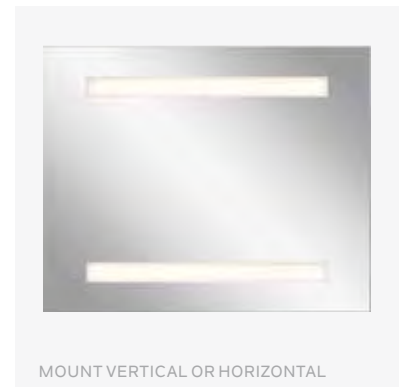

MOUNT VERTICAL OR HORIZONTAL