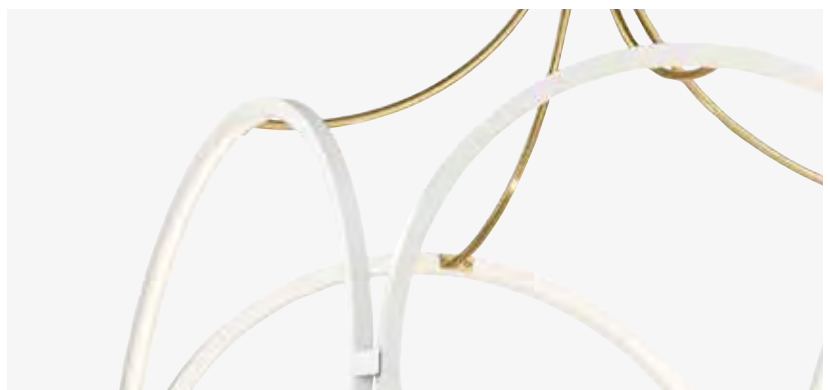

83854

Pendant LED
7.75" W x 8" H

Light Source Integrated LED
Delivered Lumens 800
CCT 3000K
CRI 90
Dimmable Yes

CIRI™

The Ciri LED pendant offers a soft-modern take on a classic cage pendant style. This contemporary collection features delicate circles of LED lights that are hidden within the fixture, creating an invisible light source that fills the circles with light for an airy feel.