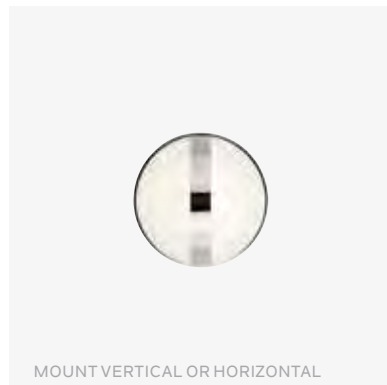

85092PN

BRETTIN™

The Brettin collection brings a sense of dimension and movement to a bathroom space. Inspired by a playful slingshot toy, each fixture features globe lights in a fun, mid-century modern arrangement. Brettin is an artful addition to today's contemporary powder room.