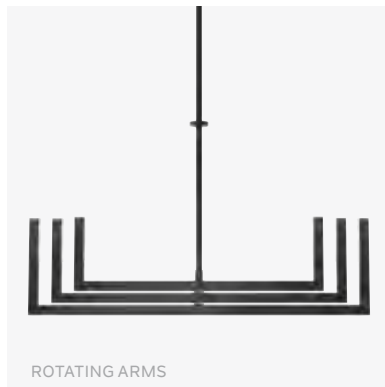

Light Source	Integrated LED
Total Watts	20.5
Delivered Lumens	1000
CCT	3000K
CRI	90
Dimmable	Yes

84313PN

PRIAM™

Inspired by the iconic National Gallery of Art in Washington DC, Priam is pure modern minimalism. This fixture's rotating arms layered over one another move into round, oval and linear formations. Efficient, functional and refined. These are what define Priam.