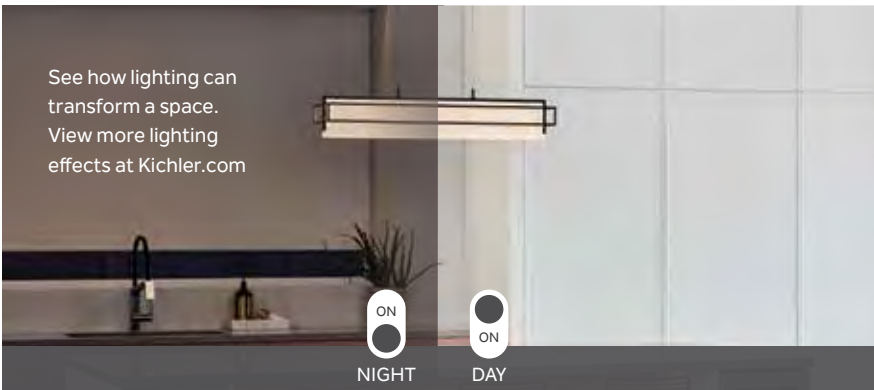

See how lighting can transform a space. View more lighting effects at Kichler.com