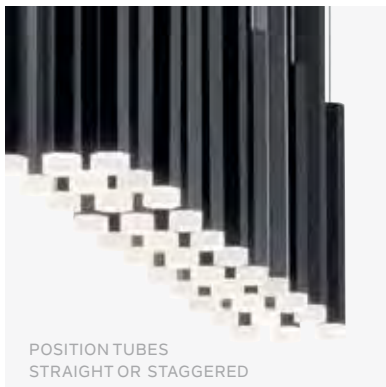

Linear Chandelier 11Lt LED
5" W x 18" H x 36" L

Light Source Integrated LED
 Delivered Lumens 1450
 CCT 3000K
 CRI 90
 Dimmable Yes

POSITION TUBES
STRAIGHT OR STAGGERED

84021

ZIN™

A rich, smoky outer glass nestles a polished chrome mesh shade for a dazzling effect. Choose one pendant or several to create a dramatic focal point in a room.