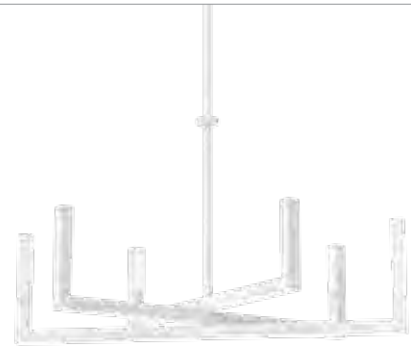

● 84313WH

LED Chandelier
28" W x 7.95" H

Light Source Integrated LED
Total Watts 40.5
Delivered Lumens 2200
CCT 3000K
CRI 90
Dimmable Yes