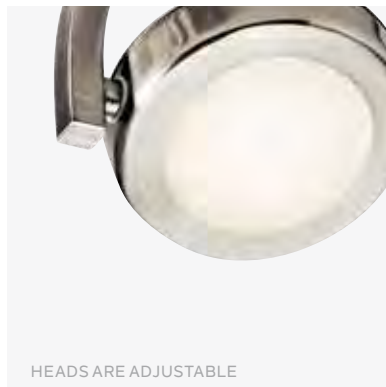

ROCKNE™

Finish: Chrome | Diffuser: Clear Optical Crystal

● 83491

Mini Pendant LED
4.25" W x 8.75" H

Light Source	Integrated LED
Delivered Lumens	350
CCT	3000K
CRI	90
Dimmable	Yes

83382

ANDLOS™

Four adjustable heads, brushed nickel finish and etched acrylic diffusers make this Andlos rail light an adaptable fixture for a variety of uses and room styles.