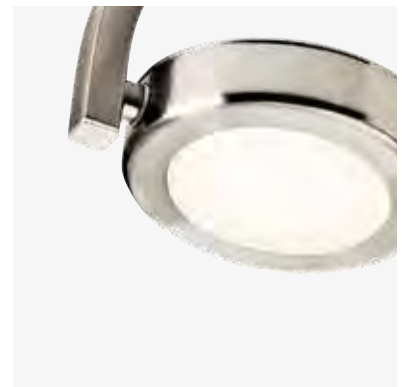

83382

ANDLOS™

Four adjustable heads, brushed nickel finish and etched acrylic diffusers make this Andlos rail light an adaptable fixture for a variety of uses and room styles.

HEADS ARE ADJUSTABLE