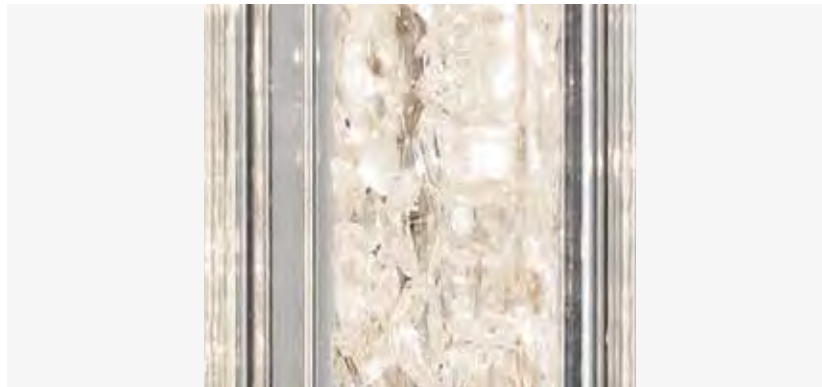

● 83385

Chandelier/Pendant LED
14.25" W x 14.25" H x 53.25" L

Light Source Integrated LED
Delivered Lumens 2200
CCT 3000K
CRI 80
Dimmable Yes

83339

NERUDA™

Nature often inspires the most peaceful art; with the Neruda collection this is especially true. We frame faceted octagonal crystals behind a clear crystal beveled column, allowing light to bounce in uncommon ways.