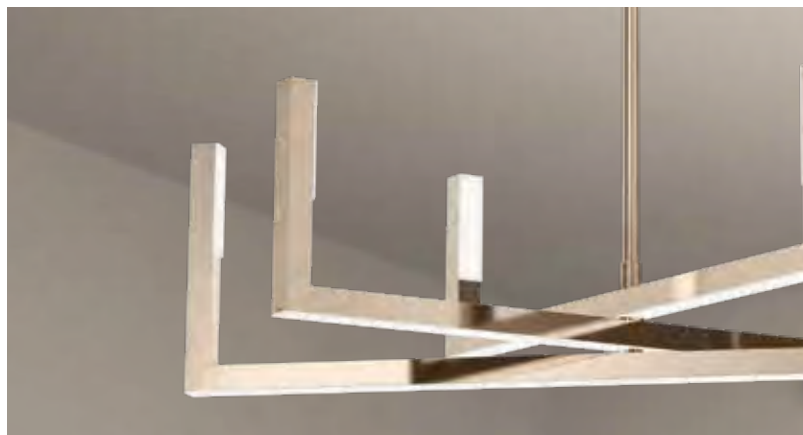

Maximizing Minimalist Design

Minimalism is both a decorative style and a way of living. These interpretations follow the same principle -- functionality. A minimalist design approach breaks down a room into necessities, every piece having a purpose. It is easy to see why lighting is such an integral part of modern minimal design.

Creating inspiration through collaboration

Throughout the élan catalog, we pair some of our lighting with pieces from our sister brands Delta® Faucet, Brizo®, Behr® Products and Liberty Hardware®. Partnerships like these help us further the creative vision when pairing lighting and other decorative fixtures together. Visit their company websites for more product information and inspiration.

BRIZO

DELTA

BEHR

LIBERTY HARDWARE
MANUFACTURING CORPORATION