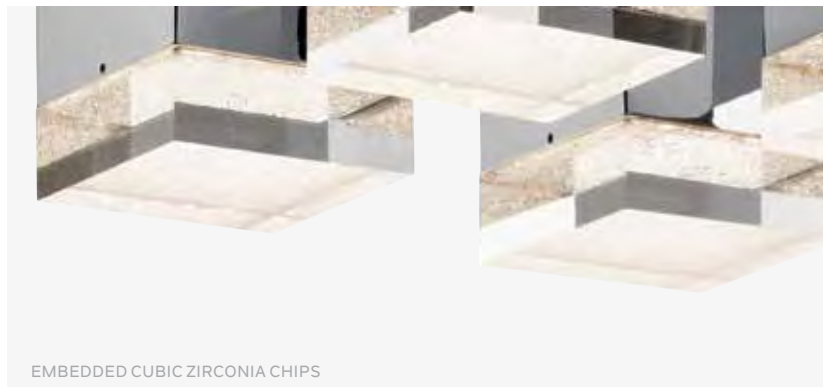

83593MBK

GORVE

Square and sharp-edged acrylic embedded with cubic zirconia chips is sized exactly to fit the metal frame.

EMBEDDED CUBIC ZIRCONIA CHIPS

GORVE

Finish: Matte Black, Chrome | Diffuser: Clear Acrylic with Cubic Zirconia Chip