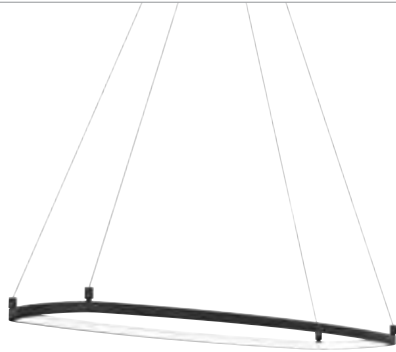

KOLOA™

Finish: Matte Black, Champagne Gold, White | Diffuser: Silicone Diffuser

● 84312MBK

Linear Chandelier
14.75" W x 1" H x 41" L

Light Source Integrated LED
Total Watts 34.5
Delivered Lumens 2100
CCT 3000K
CRI 90
Dimmable Yes