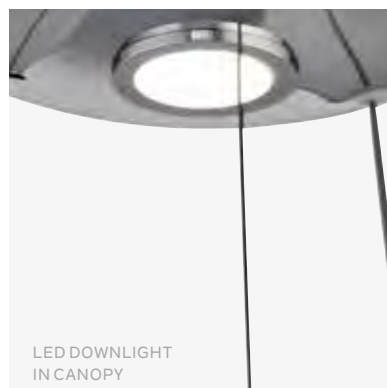

● 83625

Chandelier/Pendant LED
25.5" W x 3.25" H

Light Source Integrated LED
 Delivered Lumens 1500
 CCT 3000K
 CRI 80
 Dimmable Yes

83619

DESTINY

A woven wonder, the Destiny pendant is inspired by the Borromean ring, often used to express strength and unity. Three interlocking rings house the dimmable LED light beneath etched acrylic diffuser.