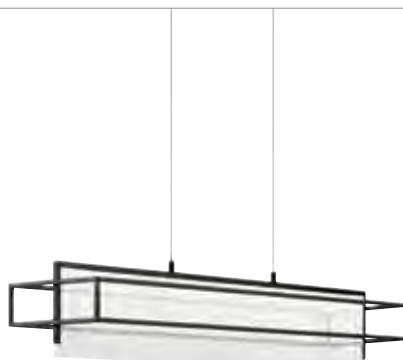

● 84051

Linear Chandelier LED
8" W x 8" H x 38" L

Light Source Integrated LED
Total Watts 32
Delivered Lumens 2600
CCT 3000K
CRI 90
Dimmable Yes