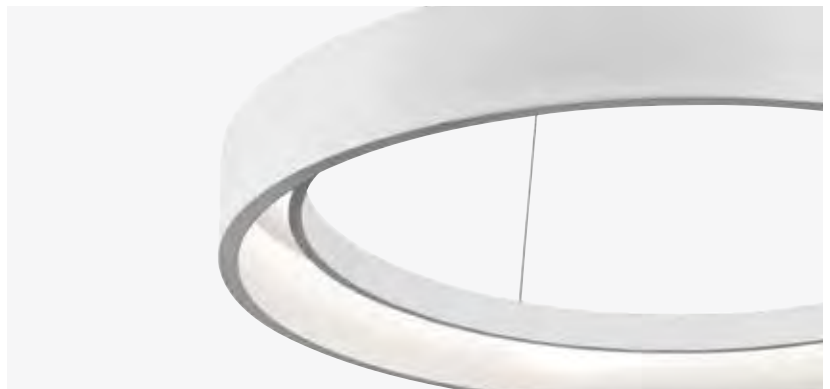

FORNELLO™

The Fornello LED pendant features simple clean lines and works in contemporary or mid-century modern environments.