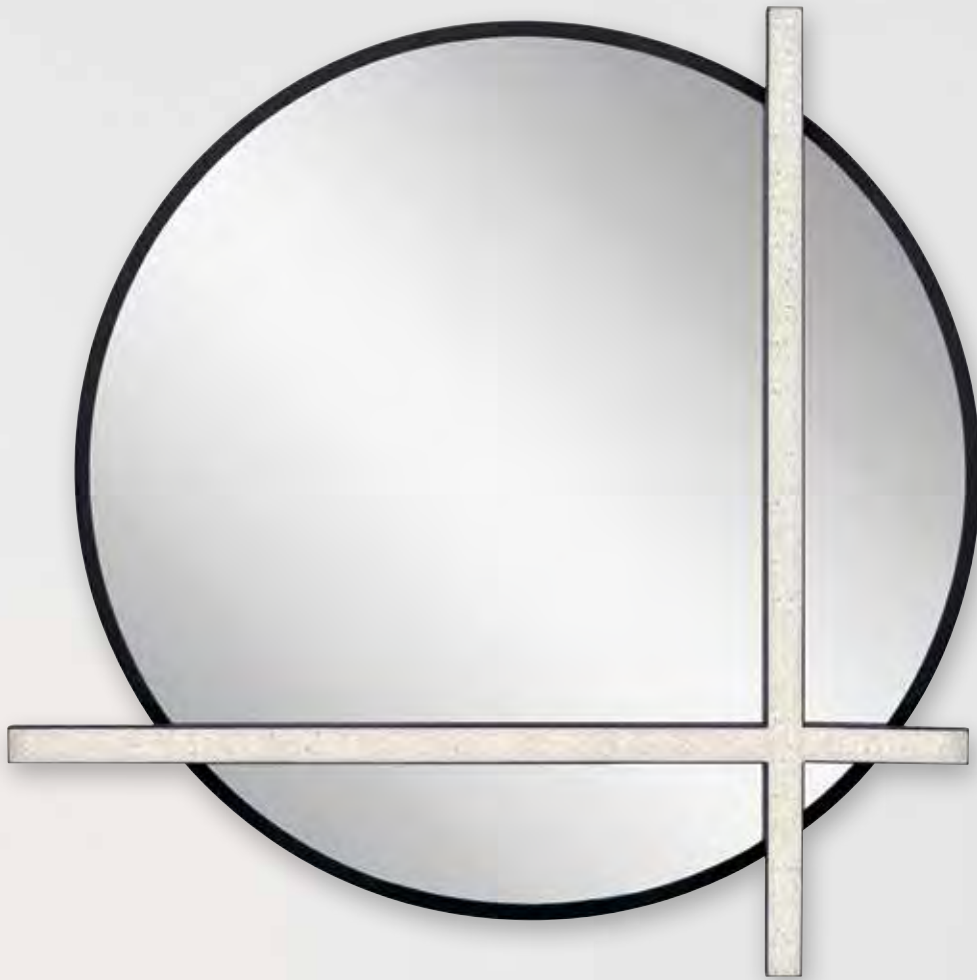

84163

KEMENA™

Dutch modern art of the 20s combined the abstract with the geometric to create asymmetrical masterpieces. The iconic look is replicated here in a mirror that delivers both shape and texture. Clear cubic zirconia chips form the illuminated cross while the Matte Black frame gives the piece structure. Kemena, a beautiful addition to bathrooms, entryway - anywhere.