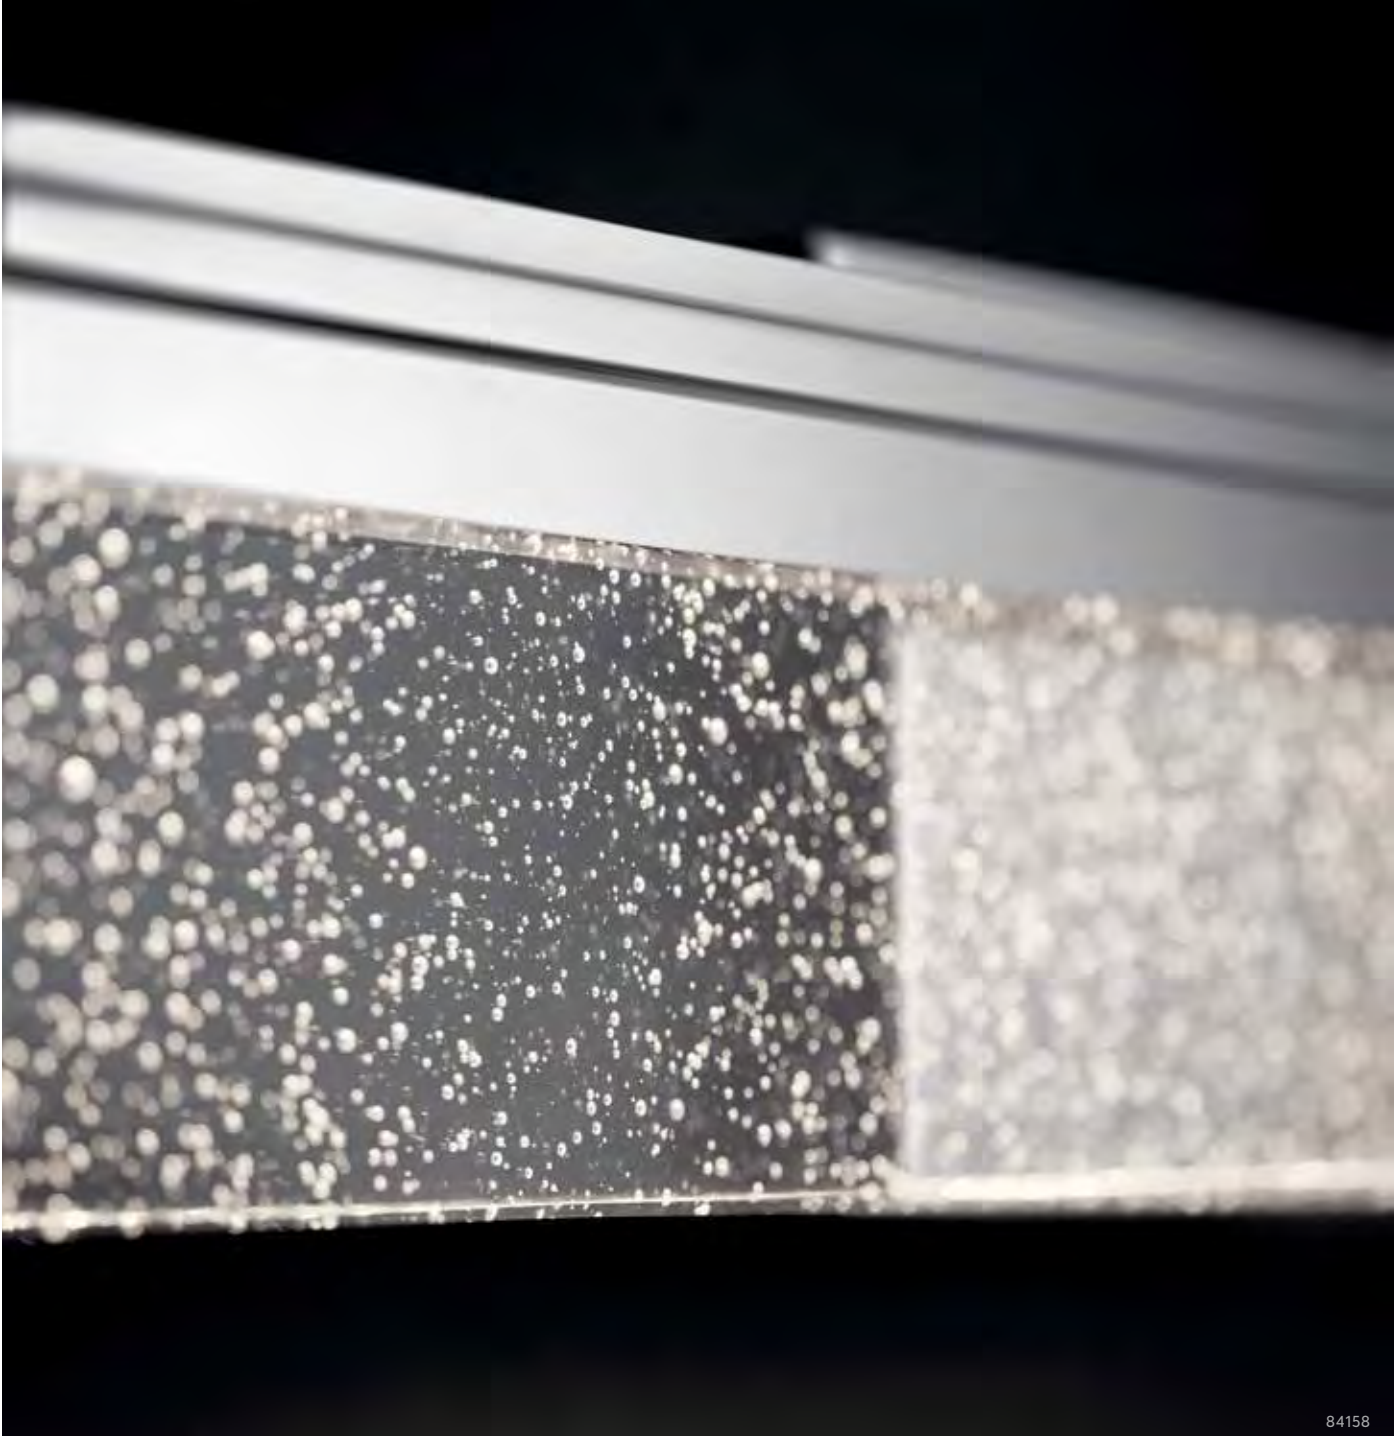

84158

LARIS™

A linear, low profile vanity bar, Laris creates interest with its chrome finish and clear bubble glass diffuser.