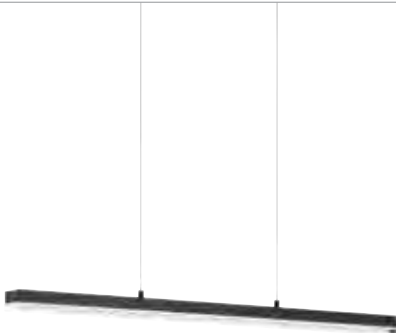

83593MBK

GORVE

Square and sharp-edged acrylic embedded with cubic zirconia chips is sized exactly to fit the metal frame.

EMBEDDED CUBIC ZIRCONIA CHIPS

GORVE

Finish: Matte Black, Chrome | Diffuser: Clear Acrylic with Cubic Zirconia Chip