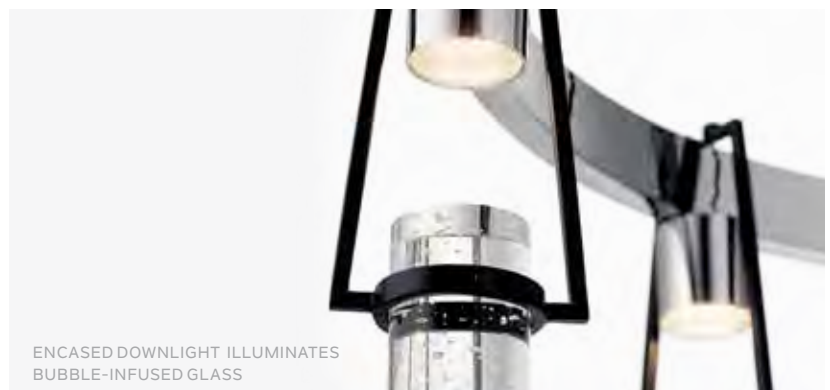

Chandelier LED
31.5" W x 29.25" H
Outer Ring Pivots

Light Source Integrated LED
Delivered Lumens 2100
CCT 3000K
CRI 90
Dimmable Yes

84127

AYSE™

Martini shakers and a little bit of bubbly give the Ayse collection its shape and structure. The centerpiece is clear glass, infused with bubbles. Each is held in place with a matte black pentagon frame while a polished nickel encased light reflects down, creating an effervescent effect.