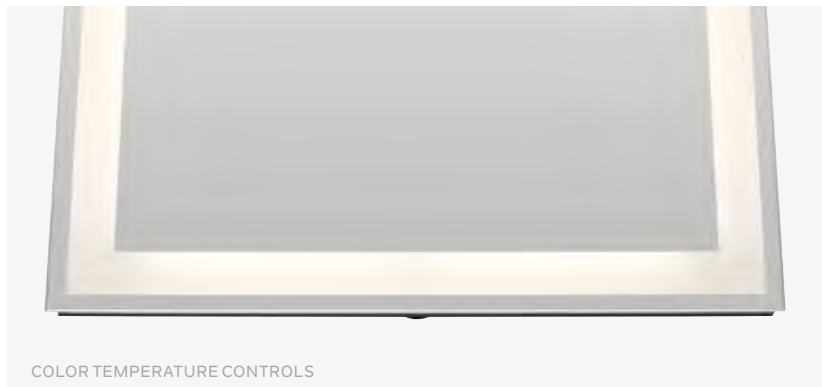

COLOR TEMPERATURE CONTROLS