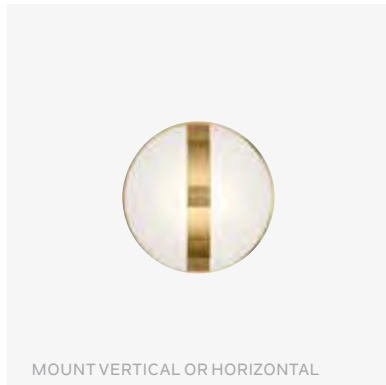

Light Source Integrated LED
CCT 3000K
CRI 80
Dimmable No

BATH &
VANITY

85092CG

BRETTIN™

The Brettin collection brings a sense of dimension and movement to a bathroom space. Inspired by a playful slingshot toy, each fixture features globe lights in a fun, mid-century modern arrangement. Brettin is an artful addition to today's contemporary powder room.