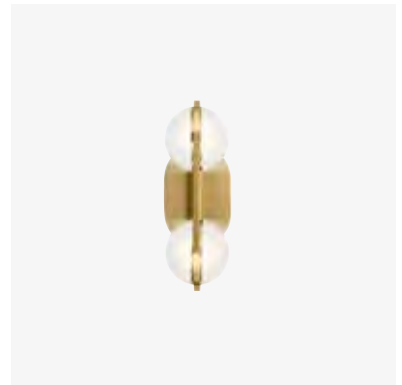

Light Source Integrated LED
CCT 3000K
CRI 80
Dimmable No

BATH &
VANITY

85092CG

BRETTIN™

The Brettin collection brings a sense of dimension and movement to a bathroom space. Inspired by a playful slingshot toy, each fixture features globe lights in a fun, mid-century modern arrangement. Brettin is an artful addition to today's contemporary powder room.