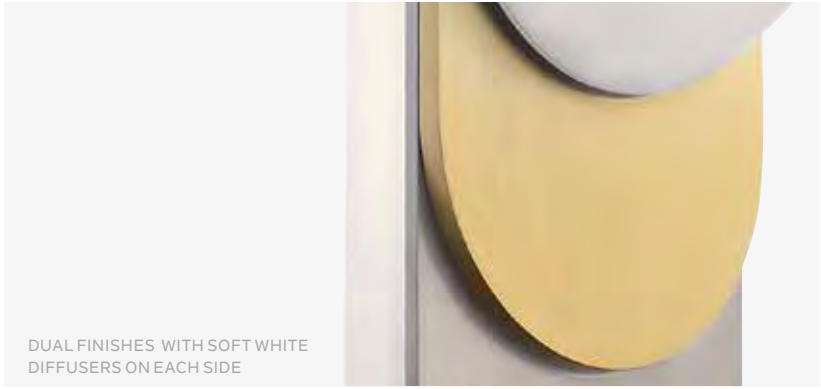

● 83340PN

Pendant LED
16" W x 38.5" H

Light Source Integrated LED
Total Watts 49
Delivered Lumens 250
CCT 3000K
CRI 90
Dimmable Yes

83210CG

SHIMA™

Shima is a study of contrasts: contrasting finishes and designs. The soft contemporary pendant features a body that appears to be shifted from the center, for a subtle nod to art deco design. The soft white diffuser glows softly from both sides using an integrated LED light.