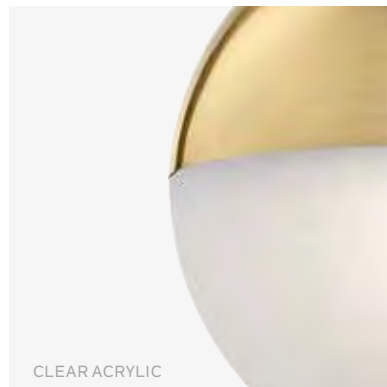

● 84131

Wall Sconce LED
7.75" W x 10.75" H

Light Source Integrated LED
Total Watts 9.5
Delivered Lumens 575
CCT 3000K
CRI 90
Dimmable Yes

83854MBKWH

MOONLIT™

The Moonlit pendants feature mini orbs that bring the effect of moonlight in etched acrylic or with cubic zirconia chip. A perfect addition in several aesthetic environments, including contemporary and transitional.