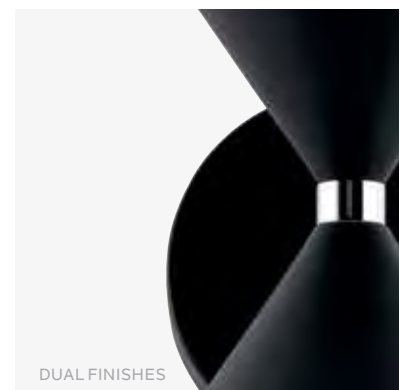

DUAL FINISHES