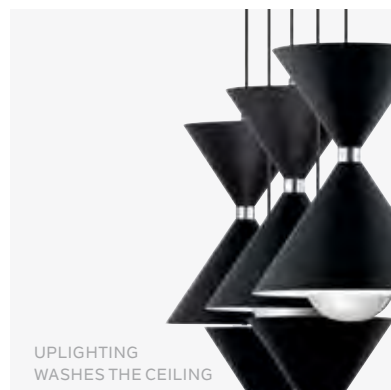

84131MWH

Wall Sconce LED
7.75" W x 10.75" H

Light Source Integrated LED
Total Watts 9.5
Delivered Lumens 575
CCT 3000K
CRI 90
Dimmable Yes

84113

KORDAN™

Kordan features a shape inspired by a cocktail shaker. Mix it up how you like with wires that can be adjusted during installation: in perfect linear sync, in a pattern, or in random heights. Then dim the lights to suit your mood. More than a light, it's a work of art.