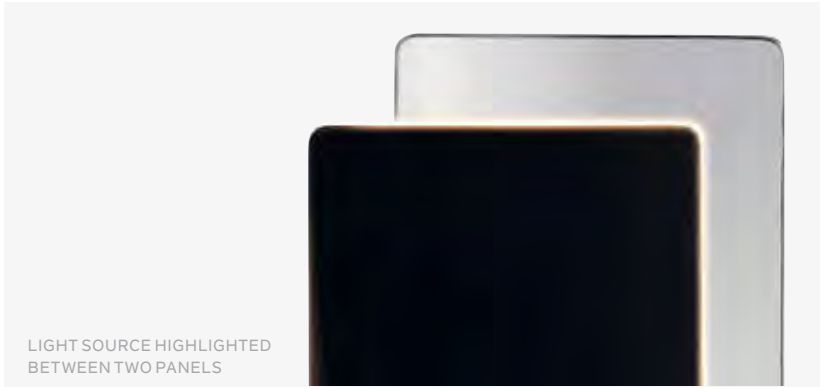

Light Source Integrated LED
 Delivered Lumens 1300
 CCT 3000K
 CRI 90
 Dimmable Yes

84085

SLADE

Slade marries art with light, creating a layered black and chrome sculptural display for the wall - while projecting beautiful illumination with the flip of a switch.