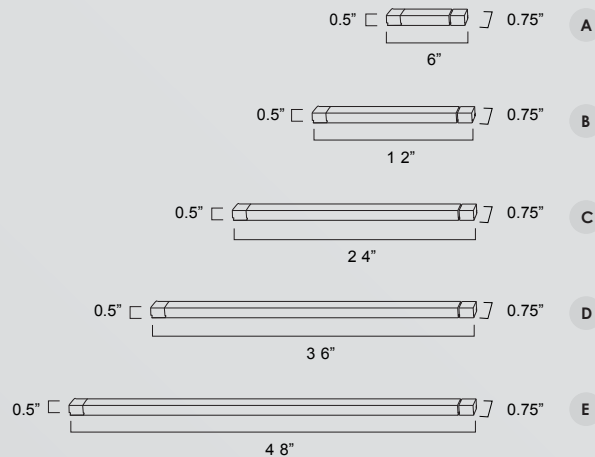

ITEM#	LAMPING	DIMENSIONS	CRI	LUMENS	
				INIT	DEL
A	89800 3W LED 3000K (Integrated)	6"L x 0.75"W x 0.5"H	90+	350	195
B	89801 5W LED 3000K (Integrated)	12"L x 0.75"W x 0.5"H	90+	700	390
C	89802 10W LED 3000K (Integrated)	24"L x 0.75"W x 0.5"H	90+	1050	780
D	89803 15W LED 3000K (Integrated)	36"L x 0.75"W x 0.5"H	90+	1400	1170
E	89804 20W LED 3000K (Integrated)	48"L x 0.75"W x 0.5"H	90+	1750	1560

Finish: Brushed Aluminium (AL)