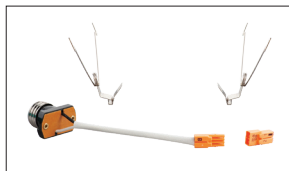

RFK57652 (without bracket)
Retrofit Kit for 57652
Sold separately

* Scan QR Code to view the entire Diverse collection or visit maximlighting.com to view our recommended dimmers and spec sheets.

Energy Star

Title 24

Wet Location

Damp Location