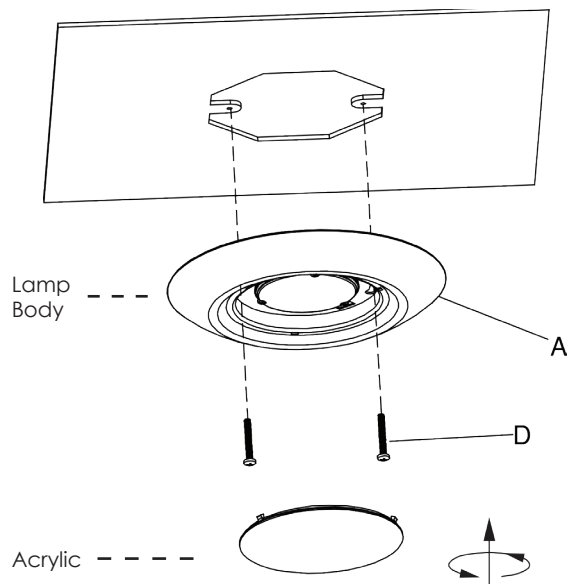

LMXBRO2009

The sleek look of recessed light
without the difficult installation.

57641WTWT

Easy Installation

- * **MSC030** - 3" Box Strap included with
- * **6" Models 57631, 57633, 57636**
- * **7" Models 57641, 57644, 57647**

DIVERSE

MAXIM[®]
GROUP • COMPANIES

Item #	6"	7"	7"	9"	11"	13"
	57631 / 57633 57636	57641 / 57647 57644	*57651 / 57652 *57654	*57850 / 57851 57852 / 57853	*57855 / 57856 57857 / 57858	*57860 / 57861 57862 / 57863
Dimensions	6.25"W x 1.25"H	7.5"W x 1.25"H	7.25"W x 1.25"H	9.25"W x 1.25"H	11"W x 1.75"H	13"W x 1.75"H
Color Temp	57631 - 2700K 57633 - 3000K 57636 - 4000K	57641 - 2700K 57647 - 3000K 57644 - 4000K	*57651 - 2700K 57652 - 3000K *57654 - 4000K	*57850 - 3000K 57851 - 2700K 57852 - 3000K 57853 - 4000K	*57855 - 3000K 57856 - 2700K 57857 - 3000K 57858 - 4000K	*57860 - 3000K 57861 - 2700K 57862 - 3000K 57863 - 4000K
Wattage	12W LED	15W LED	12.5W LED	18W LED	20W LED	25W LED
Lumens	1080 INIT. 850 DEL.	1350 INIT. 1050 DEL.	1100 INIT. 950 DEL.	1620 INIT. 1260 DEL.	1800 INIT. 1400 DEL.	2250 INIT. 1750 DEL.
Dimmable	Yes	Yes	Yes	Yes	Yes	Yes
Available Finishes	WT BK	WT BK	WT SN BZ BK <small>*57651 & 57654 Available in White (WT) finish only</small>	WT SN BZ BK	WT SN BZ BK	WT SN BZ BK
Certifications				 <small>*57850 is not Title 24</small>	 <small>*57855 is not Title 24</small>	 <small>*57860 is not Title 24</small>