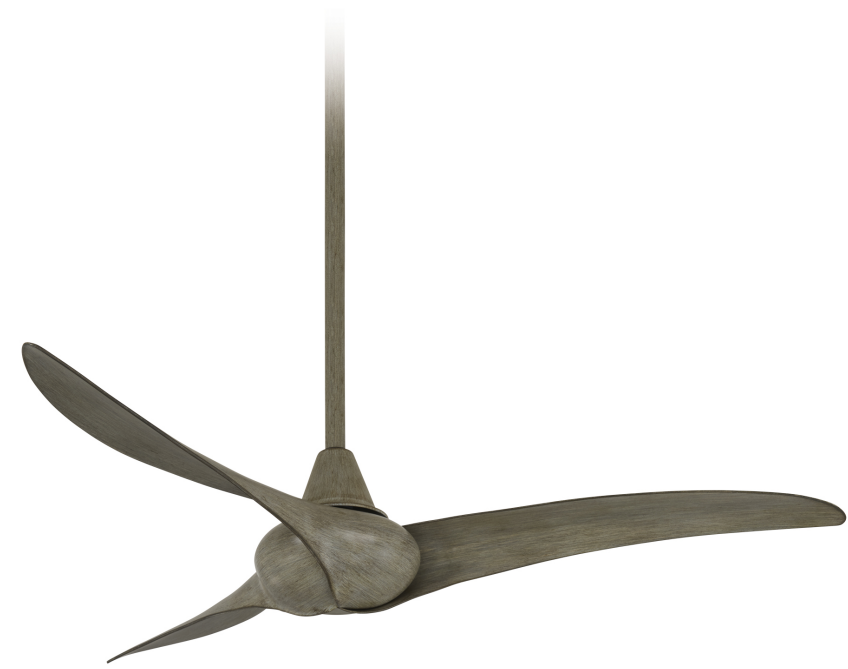

Item # <b>F843-DRF</b>	UPC Code: <b>706411060281</b>
Product Family Name: <b>Wave</b>	Finish: <b>Driftwood</b>
Category: <b>INTERIOR FAN</b>	Category Type: <b>Ceiling Fan</b>
Certification <b>4000048</b>	
Patents:	
Notes:	

Image File Name: F843-DRF.jpg

## MEASUREMENTS

Blade Finish:					Reversible Blades: <b>No</b>
Blade Material: <b>ABS</b>					Slope: <b>Yes</b>
Blade Sweep: <b>52"</b>	No. of Blades: <b>3</b>	Blade Pitch: <b>VARIABLE</b>			Hanging Weight: <b>12.37</b>
Downrod 1: <b>6</b>	Downrod 1 Outside Dia: <b>.75</b>	Downrod 2:	Downrod 2 Outside Dia:		
Ceiling to Lowest Point: (Dim A) <b>12.5</b>	Ceiling to Blade (Dim B) <b>8.5</b>	Lead Wire: <b>80</b>	Motor Size: <b>172x14mm</b>		