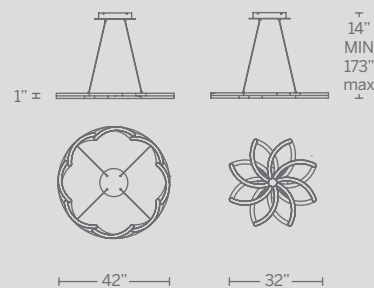

BLOOM

Spectacular, yet distinctly different looks from one finely-crafted lightpiece. From a bud of concentrated light to a crown of light.

- Spin-on round canopy with minimal hardware
- Extends and retracts mechanically from 32" to 42"
- Thin, powered aircraft cables provide an ultra-clean look for adjustable suspension height
- Dimmer: ELV, TRIAC, 0-10V
- Thin canopy conceals a proprietary universal 120V-220V-277V driver
- Rated Life: 50,000 hours
- Color temp: 3000K
- CRI: 90

Model	Size	Wattage	Voltage	LED Lumens	Delivered Lumens	Finish
PD-73032	32"	45W	120-277V	3679	2366	AL BK

Example: PD-73032-BK

CHRONOS

Like gears in a giant clock, this massive, sculptural chandelier chimes of a daring lighting design. Suspended and powered by ultra-thin aircraft cables, Chronos is ideal for high profile high-end residential, architectural and commercial environments with high ceilings.

- Thin, powered aircraft cables provide an ultra-clean look for adjustable suspension height
- Dimmer: ELV, TRIAC, 0-10V
- Thin canopy conceals a proprietary universal 120V-220V-277V driver
- Rated Life: 50,000 hours
- Color temp: 3000K
- CRI: 90

Model	Size	Wattage	Voltage	LED Lumens	Delivered Lumens	Finish
PD-75934	34"	47W	120-277V	2793	2282	AB BK
PD-75950	50"	64W	120-277V	3310	2696	BK

Example: PD-75934-BK