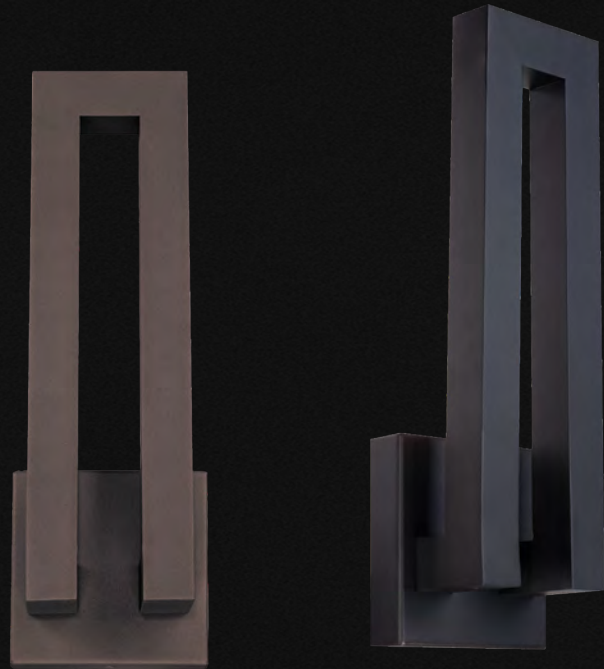

FORQ

Tall and austere. A simple form presents from the wall behind it while enhancing the sense of space by drawing the eye to the wall. Rated for interior and exterior applications.

- ADA compliant (WS-W1718 only)
- Dimmer: ELV
- Transformer installs within the junction box, transformer dimensions: 2.0" x 1.4" x 1.0"
- Rated Life: 50,000 hours
- Color temp: 3000K
- 277V option available (special order)
- CRI: 90

Model	Size	Wattage	Voltage	LED Lumens	Delivered Lumens	Finish
WS-W1718	18"	32W	120V	1405	956	BK Black
WS-W1724	24"	37W		2337	1590	BZ Bronze GH Graphite

Example: WS-W1718-GH
For 277V special order, add an "F" before the finish: WS-W1718F-GH