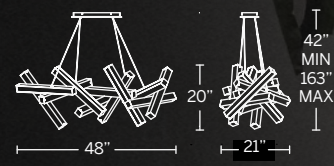

- Fixed sculptural form
- Thin, powered aircraft cables provide an ultra-clean look for adjustable suspension height
- Dimmer: ELV, TRIAC, 0-10V
- Canopy conceals a proprietary universal 120V-220V-277V driver
- Rated Life: 50,000 hours
- Color temp: 3000K
- CRI: 90

PD-64848