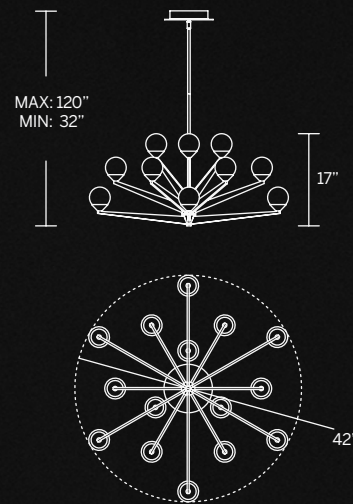

- Light is evenly diffused through laser etched crystal ball
- Three 12" and one 6" down rods included (additional sold separately)
- Hang straight swivel
- Thin canopy conceals a proprietary universal 120V-220V-277V driver
- Rated Life: 50,000 hours
- Color Temp: 3000K
- CRI: 90