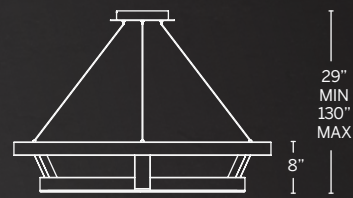

PD-62114

- Three 12" and one 6" down rods included (additional sold separately)
- Hang straight swivel
- Spin-on round canopy with minimal hardware
- Thin canopy conceals a proprietary 120V/277V driver
- Dimmer: ELV, TRIAC
- Rated Life: 50,000 hours
- Color temp: 3000K
- CRI: 90

Model	Size	Wattage	Voltage	LED Lumens	Delivered Lumens	Finish
PD-62114	14"	9W	120/277V	500	377	AB Aged Brass 

Example: PD-62114-AB

IMPERIAL

An architecturally scaled, two tiered pendant offering both upward and downward illumination from energy efficient LEDs. Clean curvaceous lines from the streamlined silhouette complement the best in today's upscale interiors.