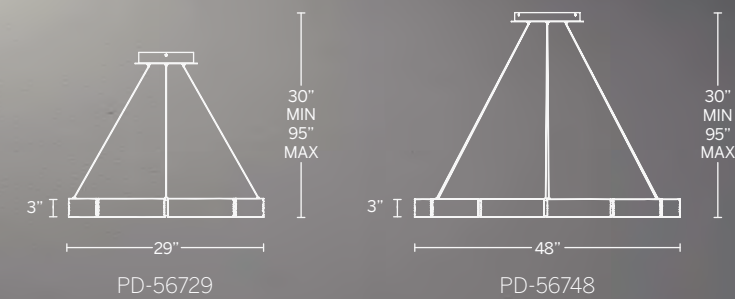

ZELDA

Inspired by oceanic ripples, this fluid motif appears to move continuously in circular form. This die cast aluminum chandelier with highly polished plating renders functional down lighting. An innovative upscale look for large modern interiors in residential, commercial and hospitality spaces. Full range dimming.

- Down light only
- Thin, powered aircraft cables provide an ultra-clean look for adjustable suspension height
- Dimmer: ELV
- Canopy conceals a 120V transformer
- Rated Life: 54,000 hours
- Color temp: 3000K
- 277V option available (special order)
- CRI: 90

Model	Size	Wattage	Voltage	LED Lumens	Delivered Lumens	Finish
PD-56729	29"	49W	120V	2388	1236	PN Polished Nickel
PD-56748	48"	145W		3582	3060	

Example: PD-56729-PN
For 277V special order add an "F" before the finish: PD-56729F-PN