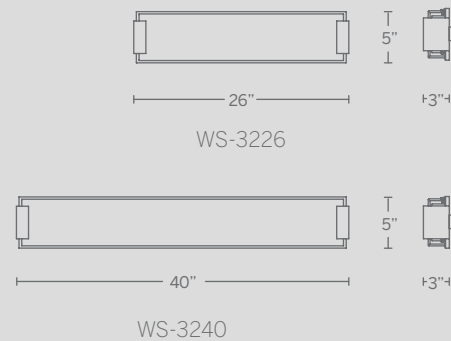

Model	Size	Wattage	Voltage	LED Lumens	Delivered Lumens	Finish
WS-3226	26"	45W	120V	2617	1451	BN
WS-3240	40"	75W		4037	2451	BN

Example: WS-3226-BN

For 277V special order, add an "F" before the finish: WS-3226F-BN

BAHN

Clean minimalism with Euro styling and advanced technology. Straight lines and homogeneous surfaces are tailored with German precision and incorporated seamlessly with the latest in LED thinking. Flattering illumination from full spectrum LEDs. Horizontal and vertical configurations for a wide variety of settings.