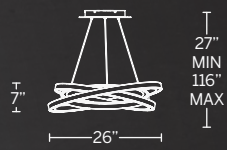

VELOCE

Interlocked bands of metal loop around and around on this simple yet oblique design. Veloce's rings can be adjusted for a more personalized shape. Thin, cables maintain a clean, refined look.