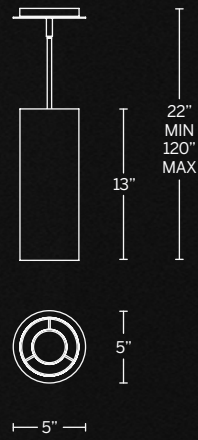

METROPOLIS

A diaphanous shade provokes the imagination of this elegant shade-in-a-shade design. Creating soft light with a beautiful sophisticated expression of cylindrical form, the outer chiffon shade envelops a white fabric diffuser.

TITLE 24
CALIFORNIA

- Inner cotton fabric shade complemented with an outer chiffon shade
- Hang straight swivel
- Three 12" and one 6" down rods included (additional sold separately)
- Thin canopy conceals a proprietary 120V/277V driver
- Dimmer: ELV, TRIAC
- Rated Life: 50,000 hours
- Color Temp: 3000K
- CRI: 90

Model	Size	Wattage	Voltage	LED Lumens	Delivered Lumens	Finish
PD-16813	13"	16W	120-277V	1564	1123	BN

Example: PD-16813-BN