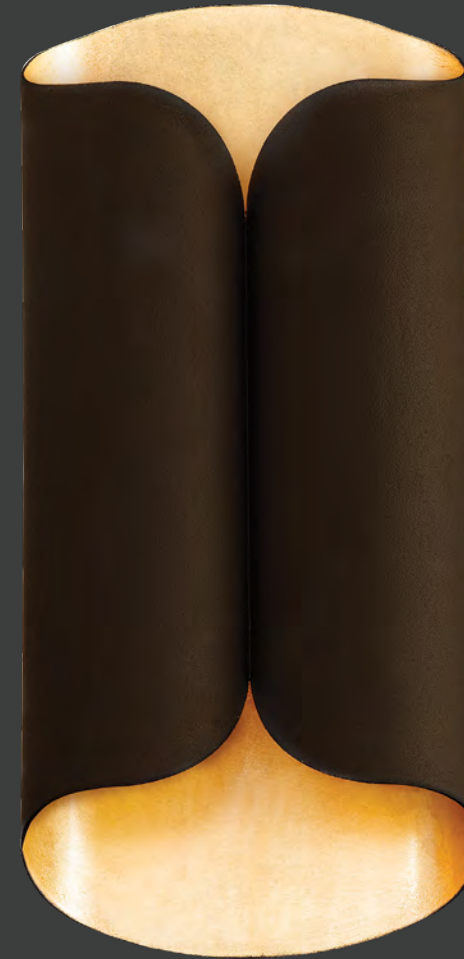

- 14k gold leaf interior
- May be mounted on wall in all orientations
- No driver or transformer required
- Dimmer: ELV, TRIAC
- Rated Life: 54,000 hours
- Color temp: 3000K
- CRI: 90

Model	Size	Wattage	Voltage	LED Lumens	Delivered Lumens	Finish
WS-42114	14"	21W	120V	851	647	BZ/GL Bronze/Gold Leaf

Example: WS-42114-BZ/GL