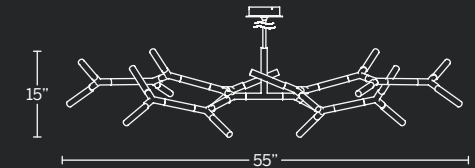

KRYPTONITE

An elaborate modern array of wands crowned with crystals illuminated by LEDs. Slim low profile adjustable elemental cylindrical designs for modern vignettes created in free form. This chandelier can stand alone or be ganged together in multiples.

- Rotatable arms
- Cylindrical crystalized Piastra crystal
- Adjust at joints to customize look
- Dimmer: ELV
- Canopy conceals a proprietary universal 120V-220V-277V driver
- Three 12" and one 6" down rods included (additional sold separately)
- Rated Life: 50,000 hours
- Color temp: 3000K
- CRI: 90

Model	Size	Wattage	Voltage	LED Lumens	Delivered Lumens	Finish
PD-54732	32"	31W	120-277V	1195	962	PN Polished Nickel/Piastra Crystal
PD-54765	55"	46W		1780	1217	

Example: PD-54765-PN

PD-54765