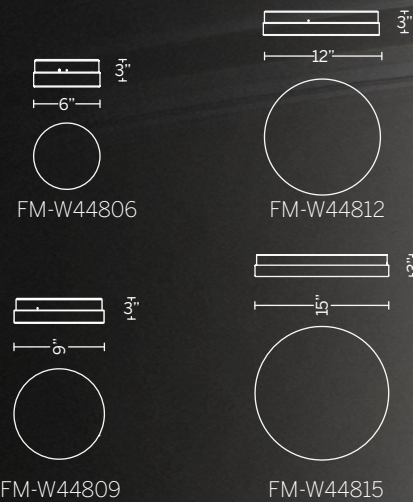

Model	CCT	Size	Wattage	Voltage	LED Lumens	Delivered Lumens	Finish
FM-W44806-30		6"	10W		878	574	
FM-W44809-30	3000K	9"	17W	120V	1571	1070	BK Black
FM-W44812-30		12"	27W		2566	1482	SS Stainless Steel
FM-W44815-30		15"	31W		2980	1773	

Example: FM-W44809-30-SS
For 277V special order add an "F" before the finish: FM-W44809F-30-SS
For 2700K add "-27"; 3500K add "-35" before the finish: FM-W44806-35-BK