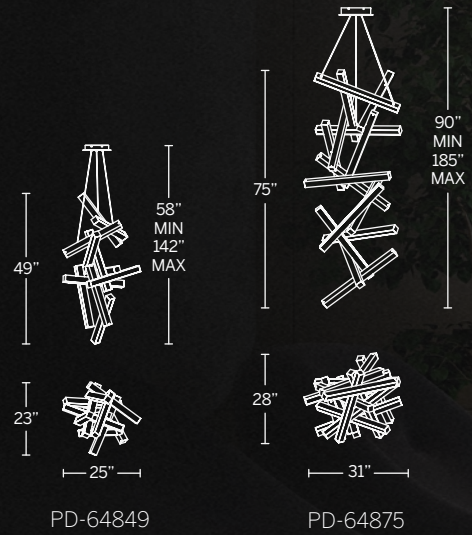

Model	Size	Wattage	Voltage	LED Lumens	Delivered Lumens	Finish
PD-64849	49"	30W	120-277V	2123	1923	AL Brushed Aluminum
PD-64875	75"	80W		5260	4960	AB Aged Brass BK Black

Example: PD-64875-BK