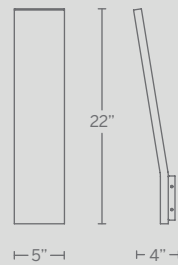

WS-W11722

- Unique backlit glare free design
- May be mounted on wall vertically or upside down
- Dimmer: ELV
- No transformer or driver required
- Rated Life: 50,000 hours
- Color temp: 3000K
- 277V option available (special order)
- CRI: 90