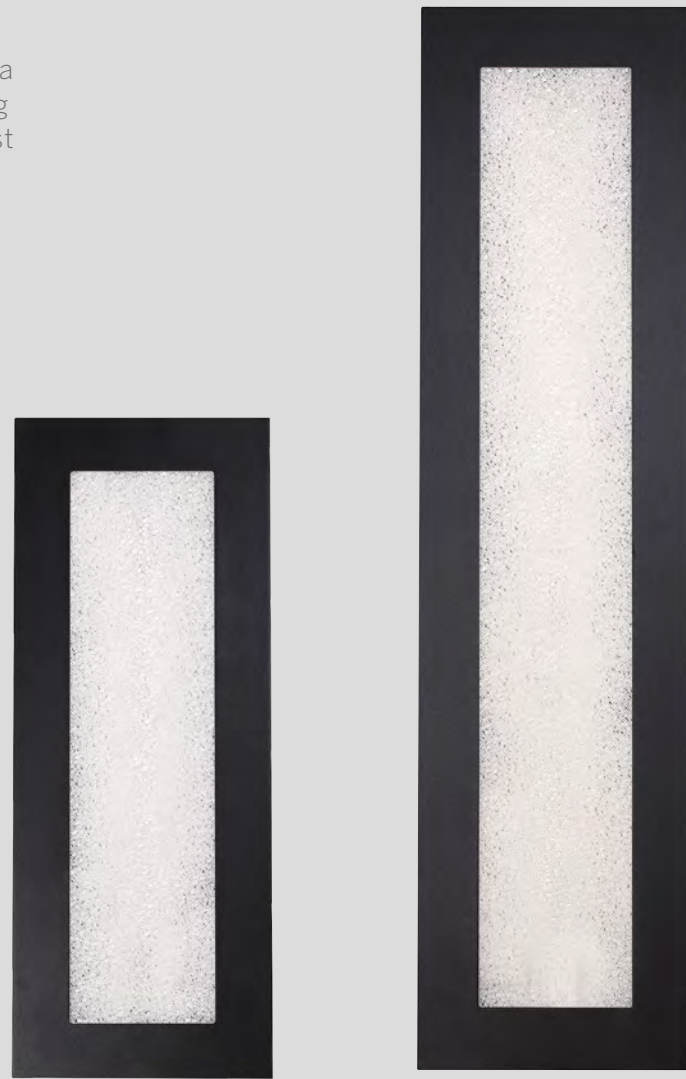

FROST

Understated geometry to complement a variety of architectural styles. Sparkling central glass insert draws visual interest while subtle cues of upscale appeal communicate through the heavy gauge frame, the absence of visible hardware, and the quality illumination.