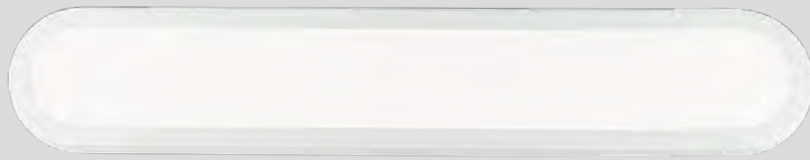

ARGO

A clean and minimal profile. With soft curves, it easily complements architectural designs. Unobstructed LEDs deliver even, shadow free illumination mounted vertically or horizontally.