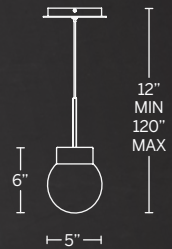

Model	Size	Wattage	Voltage	LED Lumens	Delivered Lumens	Finish
PD-66110	10"	20W	120/277V	885	291	AB Aged Brass BK Black BN Brushed Nickel

Example: PD-66110-BN

DOUBLE BUBBLE

A minimalist take on a crystal ball. Two geometrically concentric spheres are laser-etched within K9 optically perfect crystal. When illuminated with the latest in LED technology the double bubble within is a curious diffuse floating light.