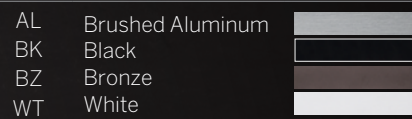

Model	CCT	Size	Wattage	Voltage	LED Lumens	Delivered Lumens	Finish
WS-W24110-30	3000K	10"	15W	120V	632	472	AL BK BZ WT

Example: WS-W24110-30-WT
For 3500K add "-35", 4000K add "-40" before the finish: WS-W24110-35-AL