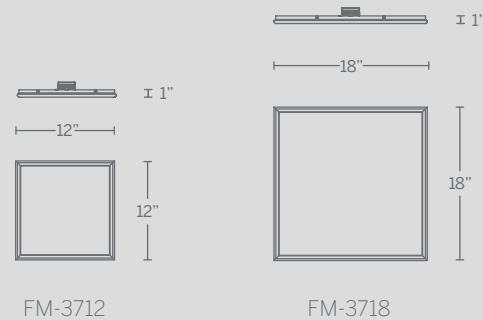

Model	Size	Wattage	Voltage	LED Lumens	Delivered Lumens	Finish
FM-3712	12"	25W	120V	1940	1135	AL
FM-3718	18"	48W	120V	2990	1809	AL

Example: FM-3718-AL
For 277V special order add an "F" before the finish: FM-3718F-AL

PUCK

Super efficient performance from a curvaceous LED luminaire featuring an optically efficient acrylic diffuser to deliver ample lighting with brushed nickel metal frame. LED arrays provide uniform illumination without the shadows commonly found in conventional flush mounts. Use as wall or ceiling mount.