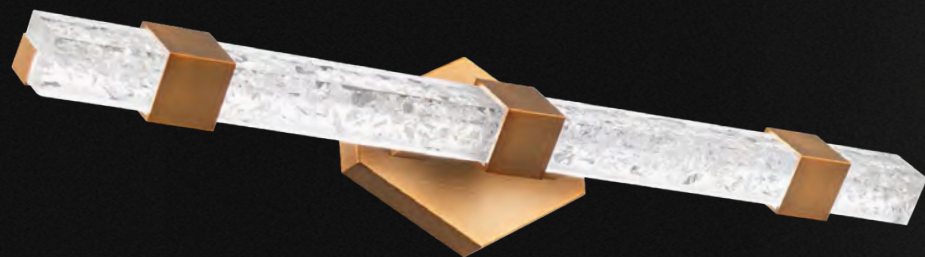

REGAL

Artisanal reclaimed crystal shards glitter with ample ambient illumination. LEDs illuminate the crystal shards frozen within this dramatic bath sconce. Installs in either horizontal or vertical directions depending on your needs.