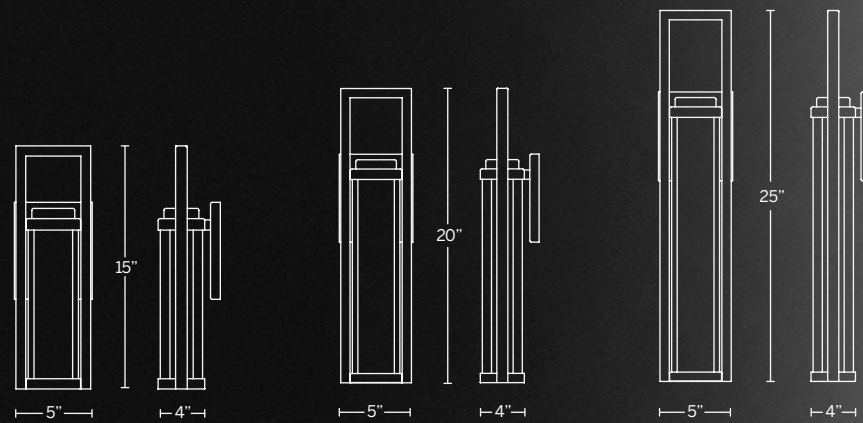

- Mouth-blown seeded hammered glass
- Open bottom and removable glass for easy cleaning
- No driver or transformer required
- Dimmer: ELV, TRIAC
- Rated Life: 54,000 hours
- Color temp: 3000K
- CRI: 90

WS-W22115

WS-W22120

WS-W22125

Model	Size	Wattage	Voltage	LED Lumens	Delivered Lumens	Finish
WS-W22115	15"	11W		514	225	
WS-W22120	20"	13W	120V	613	245	BK Black
WS-W22125	25"	15W		700	271	

Example: WS-W22115-BK