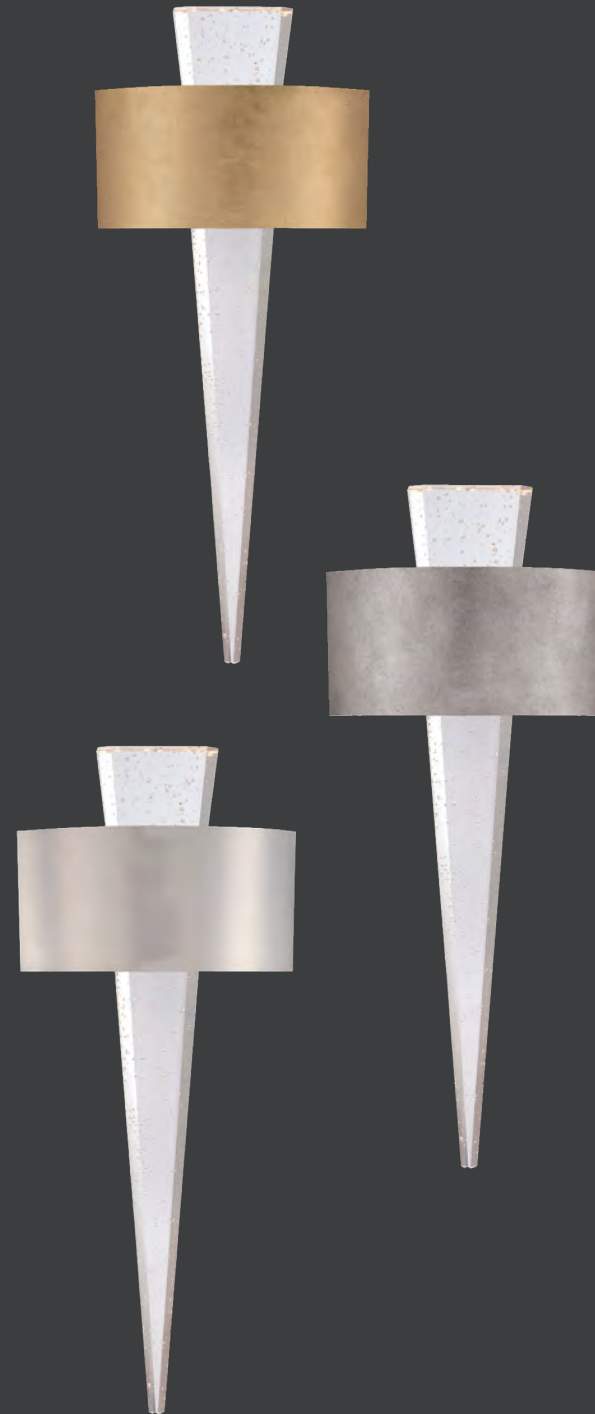

Example: WS-12118-AB
For 277V special order, add an "F" before the finish: WS-12118F-AB

PALLADIAN

Tinseltown glamour. Visual drama in an LED light. Designed as a wraparound band finished in gold leaf, silver leaf or polished nickel. The sparkling, seeded crystal spear creates the ideal focal point. Perfect in a home theater or commercial venue.