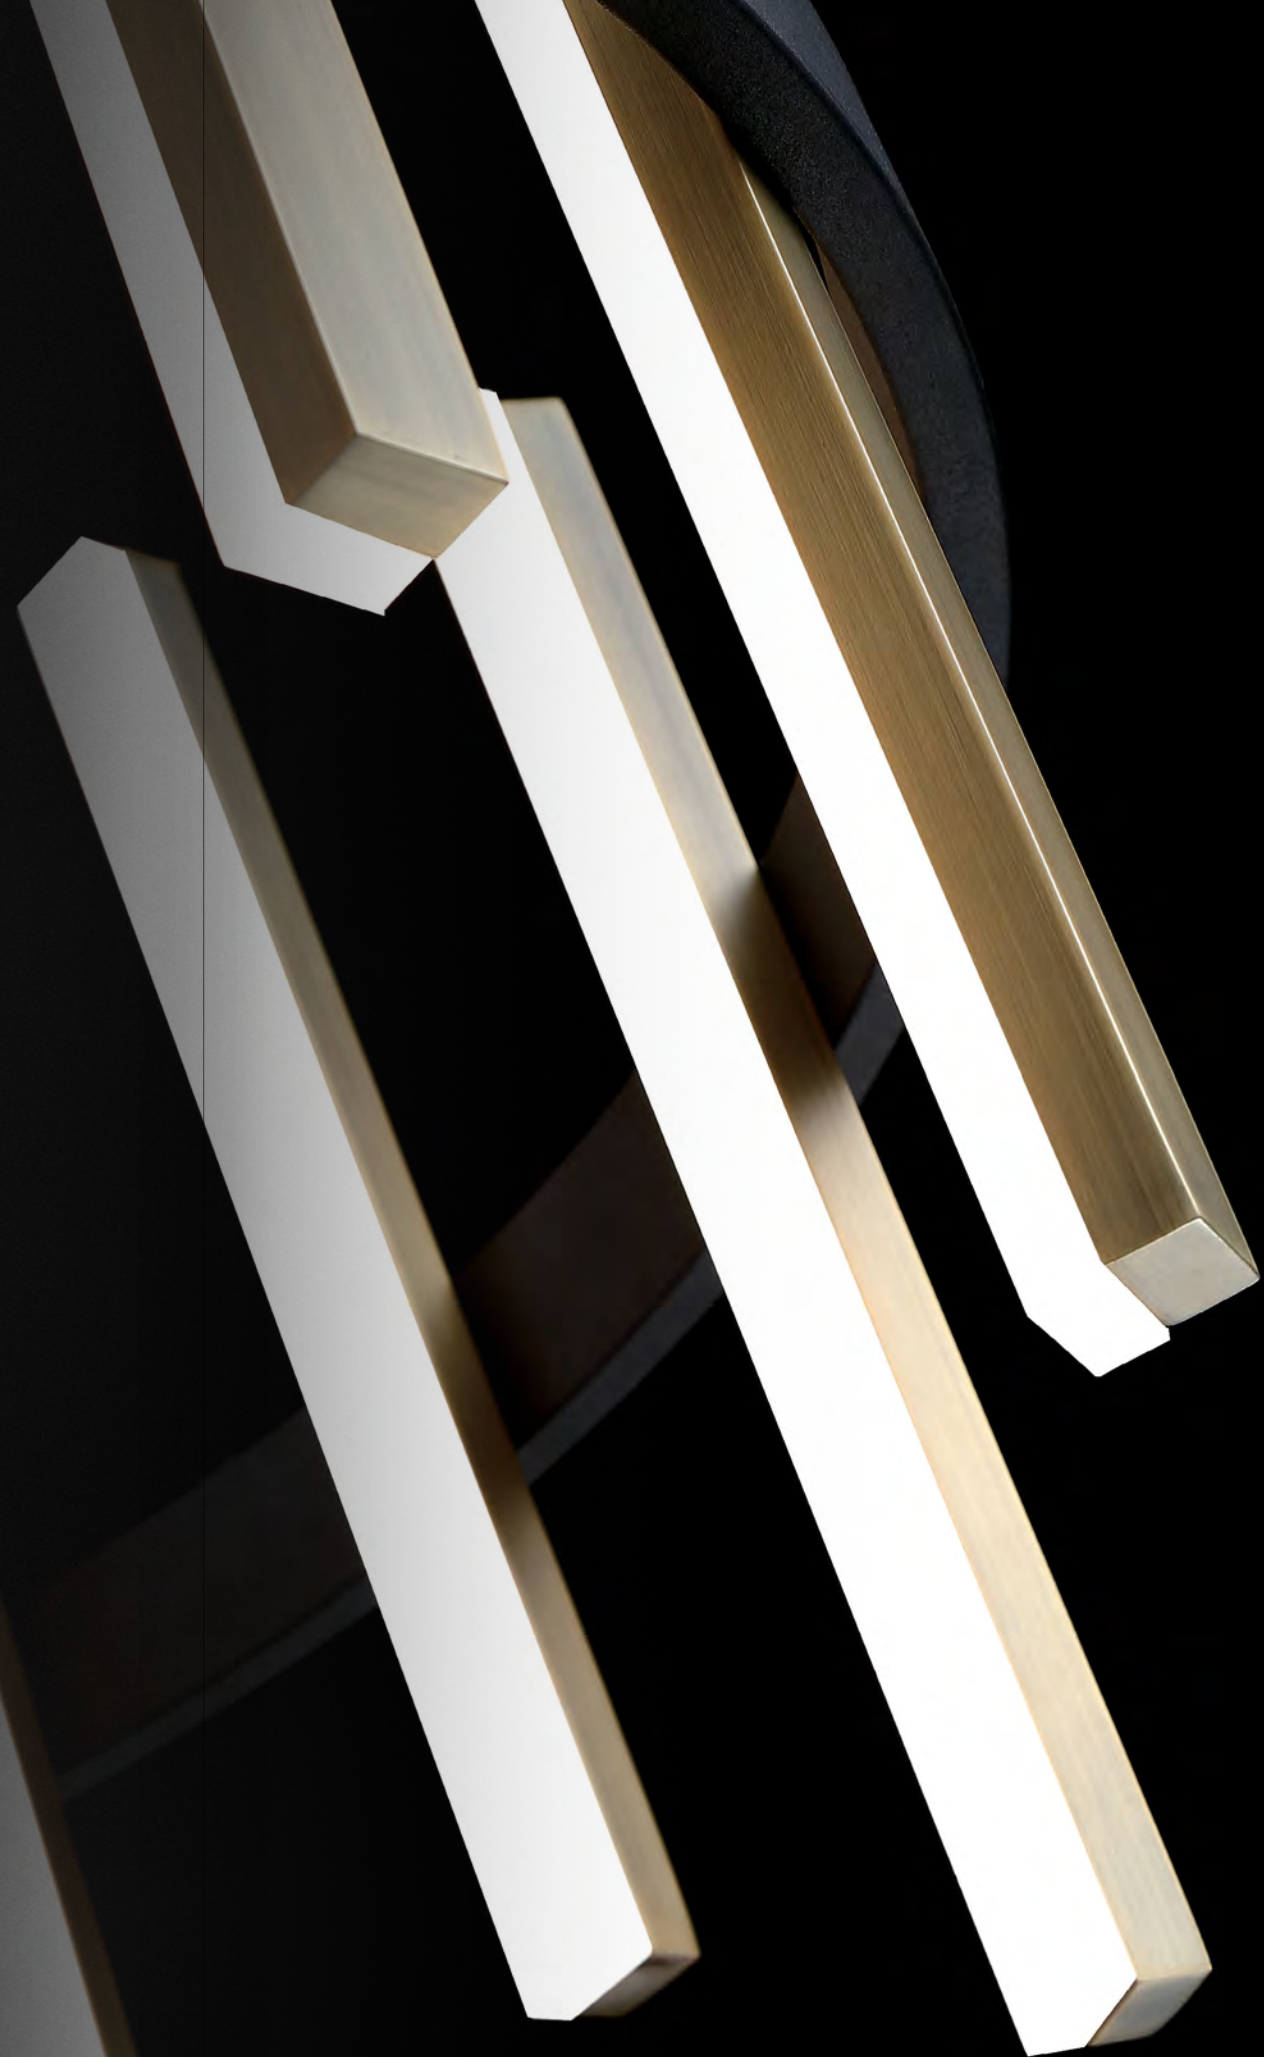

HARMONIX

Like a dynamic instrument of musical chimes. Harmonix plays to the rhythm of light. Beautiful playful light. A two tone finish features black with aged brass.

- Etched acrylic diffusers spread light evenly
- Thin, powered aircraft cables provide an ultra-clean look for adjustable suspension height
- Dimmer: ELV, TRIAC, 0-10V
- Canopy conceals a proprietary universal 120V-220V-277V driver
- Rated Life: 50,000 hours
- Color temp: 3000K
- CRI: 90

Model	Size	Wattage	Voltage	LED Lumens	Delivered Lumens	Finish
PD-87924	24"	56W	120-277V	5040	2425	BK/AB Black/Aged Brass

Example: PD-87924-BK/AB