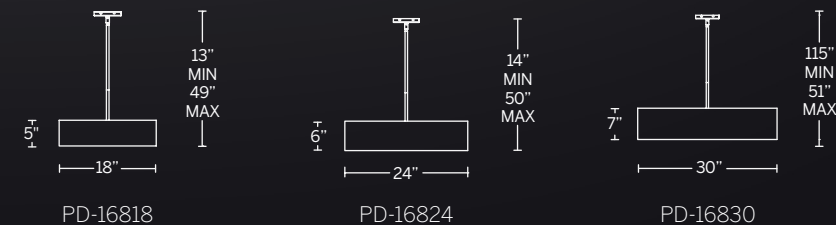

For complementary Metropolis flush mount See page 316

TITLE 24 CALIFORNIA

- Hang straight swivel
- Ultra-bright lumen output
- Frosted glass diffuser with inner cotton shade and outer chiffon shade
- Dimmer: ELV, TRIAC
- No driver or transformer required
- Three 12" and one 6" down rods included (additional sold separately)
- Rated Life: 54,000 hours
- Color temp: 3000K
- 277V special order (for 18" and 24" sizes only)
- CRI: 90

Model	Size	Wattage	Voltage	LED Lumens	Delivered Lumens	Finish
PD-16818	18"	26W		2015	1996	
PD-16824	24"	32W	120V	2644	2474	BN Brushed Nickel
PD-16830	30"	48W		3869	3815	

Example: PD-16824-BN

For 277V special order add an "F" before the finish: PD-16818F-BN