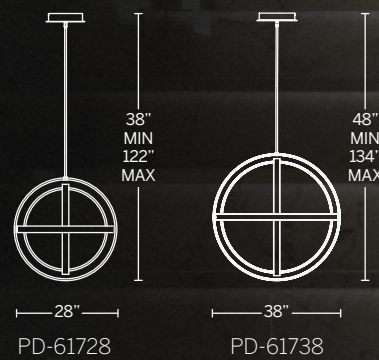

- Hang straight swivel
- Rotatable rings for customizable form
- Dimmer: 0-10V
- Canopy conceals a universal 120V-220V-277V driver
- Three 12" and one 6" down rods included (additional sold separately)
- Rated Life: 50,000 hours
- Color temp: 3500K
- CRI: 80