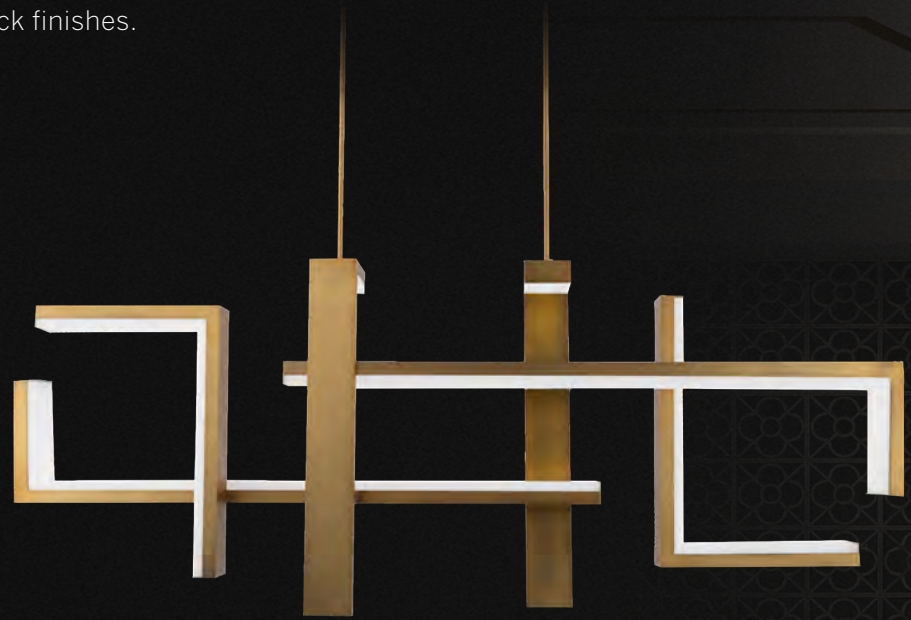

JACKAL

Like star-crossed lovers never to meet, parallels of finely-finished lines and light create the intriguing display. Beautiful in aged brass or black finishes.