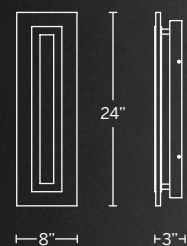

WS-W46824

Model	Size	Wattage	Voltage	LED Lumens	Delivered Lumens	Finish
WS-W46817	17"	14W	120V-277V	1256	715	BK Black
WS-W46824	24"	21W	120V-277V	2101	1015	BK Black

Example: WS-W46817-BK