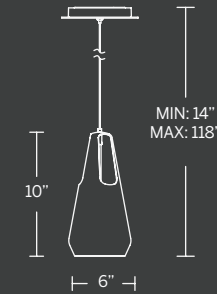

- Thin powered aircraft cables provide an ultra clean look for adjustable suspension height
- Spin-on round canopy with minimal hardware
- Thin canopy conceals a proprietary 120V/277V driver
- Dimmer: ELV, TRIAC
- Rated Life: 50,000 hours
- Color temp: 3000K
- CRI: 90

Model	Size	Wattage	Voltage	LED Lumens	Delivered Lumens	Finish
PD-66110	10"	20W	120/277V	885	291	AB Aged Brass BK Black BN Brushed Nickel

Example: PD-66110-BN