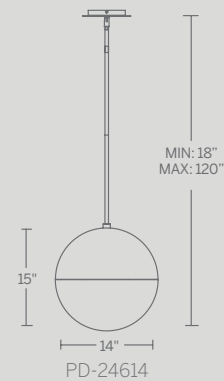

Model	Diameter	Wattage	Voltage	LED Lumens	Delivered Lumens	Finish
PD-24614	14"	30W	120V-277V	2527	1563	BK Black

Example: PD-24614-BK
For 2700K add "-27"; 3500K add "-35" before the finish: PD-24614-35-BK

ACID

Surrealistic droplets of metallic liquid artfully suspended. Powerful LED downlights concealed within these steel shades provide functional illumination comparable to halogen MR16s. String individually or drop them in clusters for the full mind-blowing experience.