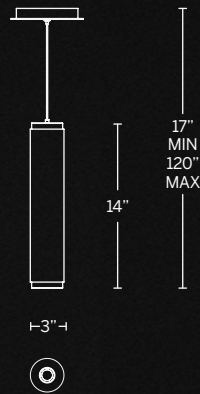

Model	Size	Wattage	Voltage	LED Lumens	Delivered Lumens	Finish
PD-44267	67"	68W	120-277V	6545	3338	BK Black <input type="checkbox"/>

Example: PD-44267-BK

CHARLIZE

Innovative fiber optic strands carry light for an even up and downward glow. A brilliant ring rounds out this impressive, uniquely crafted luminaire. Delicate contoured lines bathe you with inviting illumination.

Model	Size	Wattage	Voltage	LED Lumens	Delivered Lumens	Finish
PD-48226	26"	112W	120-277V	5200	2406	BK Black

Example: PD-48226-BK

BURNING MAN

A modern industrial design with a refined touch. Deeply textured for a tactile aesthetic, this utilitarian design encases LEDs for brilliant downward illumination.