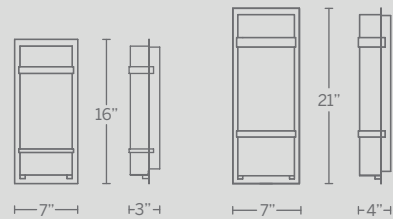

PHANTOM

A highly polished, stylish appearance with sharp curb appeal, this stunning family of distinctive mitered glass columns exhibits a shallow depth and clean, architectural look.

WS-W1616

WS-W1621