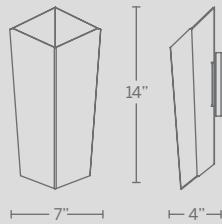

DINK

DINK reveals a tapered wall lighting design in stunning luxurious finish of bronze with gold leaf. Ideal for residential, hospitality and office applications.

- Up & down light
- 14K gold leaf interior
- May be mounted on wall vertically or upside down
- Dimmer: ELV, 0-10V
- Canopy conceals a proprietary universal 120V-220V-277V driver
- Rated Life: 54,000 hours
- Color temp: 3000K
- CRI: 90

Model	Size	Wattage	Voltage	LED Lumens	Delivered Lumens	Finish
WS-32714	14"	21W	120-277V	1000	760	GL Bronze/Gold Leaf

Example: WS-32714-GL