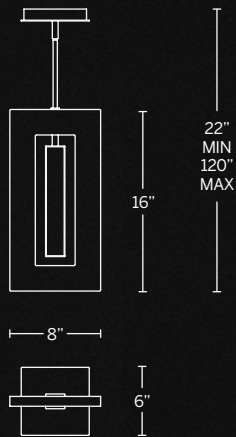

Model	Size	Wattage	Voltage	LED Lumens	Delivered Lumens	Finish
PD-40222	22"	11W	120-277V	894	806	AB Aged Brass AN Antique Nickel

Example: PD-40222-AB

PENDANTS & CHANDELIERS

CAMBRIA

Clean lines and simple geometry define this minimalist mini pendant. An extruded metal structure enhances with artisan crafted milky white acrylic frame.