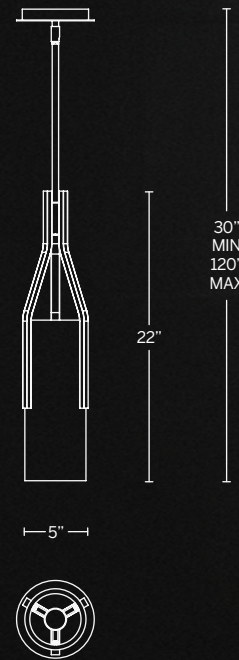

- Up and downward illumination
- First quality Spanish alabaster
- Natural stone features unique veining and color variation
- Thin powered aircraft cables provide an ultra clean look for adjustable suspension height
- Slide-on rectangular canopy with minimal hardware
- Universal 120V-220V-277V driver concealed within canopy
- Dimmer: ELV
- Rated Life: 50,000 hours
- Color Temp: 3000K
- CRI: 90

Model	Size	Wattage	Voltage	LED Lumens	Delivered Lumens	Finish
PD-56246	46"	47W	120-277V	4000	1500	AB Aged Brass 

Example: PD-56246-AB

FIRENZE

Stunning high quality Alabaster from Spain reveals unique veins and color variations. All illuminated with a robust acrylic diffuser. Remarkable intricate details showcase the beauty and uniqueness of the natural stone.