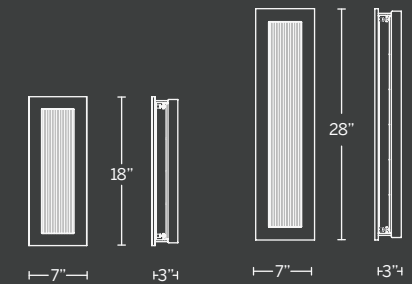

WS-W71628

OATH

Bronze framed art glass becomes a simple but clever transitional wall sconce for both interiors and exteriors. With the warmth of natural elements, the Oath promises continuity across American architectural styles from prairie to saltbox to craftsman.