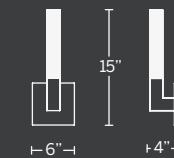

CINEMA

In a luxe finish, Cinema makes a modern statement. V-cut seeded crystal adds understated glamour when it fills with light sourced from high-performance LEDs. With a variety of styles in the family, Cinema creates a matching lighting environment that can pull multiple rooms together.

- Dimmer: ELV
- Universal Driver 120V-220V-277V driver installs within junction box, driver dimensions: 2.8" x 1.3" x 1.2"
- Rated Life: 50,000 hours
- Color temp: 3500K
- CRI: 90

Model	Size	Wattage	Voltage	LED Lumens	Delivered Lumens	Finish
WS-30815	15"	8W	120-277V	544	423	AB Aged Brass BK Black

Example: WS-30815-AB