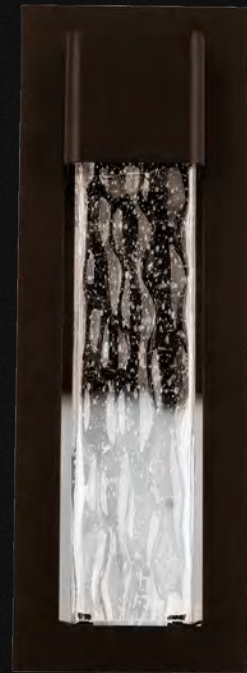

Example: WS-W57018-BK/AB

EXTERIOR

MIST

A contemporary outdoor sconce inspired by the handmade colonial era glass window panes. The seeded and hammered glass is captivatingly framed in black or bronze.

- Seeded, hammered mouth blown glass
- Dimmer: ELV
- No driver or transformer required
- Rated Life: 54,000 hours
- Color temp: 3000K
- CRI: 90