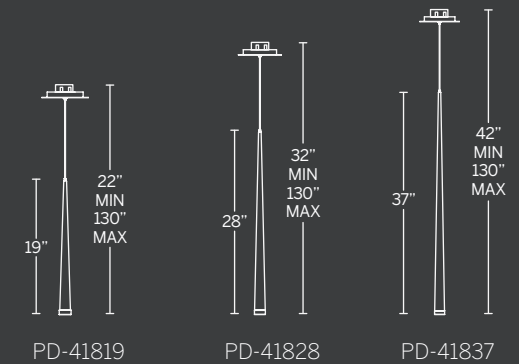

Model	Size	Accent	Wattage	Voltage	LED Lumens	Delivered Lumens	Finish
PD-41819	19"		7W	120-277V	428	420	AB Aged Brass
PD-41828	28"	ETCHED CAP	7W	120-277V	428	420	BK Black
PD-41837	37"						PN Polished Nickel

Example: PD-41819-AB