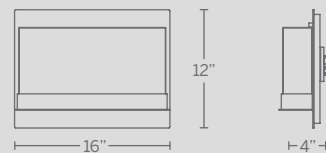

Example: WS-84819-DW

LUMNOS

Luminous box of ambient and functional down lighting encapsulating powerful energy efficient LEDs. A crisp, simple style.

- Up & down light
- White ceramic silk-screened mitered glass
- Dimmer: ELV
- Universal 120V-220V-277V driver installs within junction box, driver dimensions: 2.8" x 1.3" x 1.2"
- Rated Life: 50,000 hours
- Color temp: 3000K
- 2700K and 3500K option available (special order)
- CRI: 90