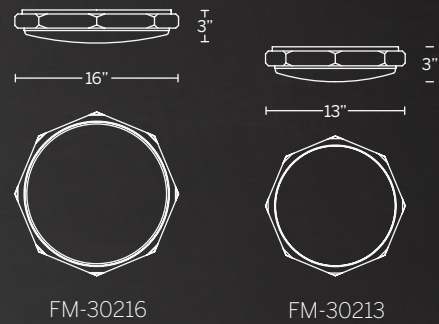

Model	Size	Wattage	Voltage	LED Lumens	Delivered Lumens	Finish
FM-60211	11"	27W	120-277V	1802	1075	AB Aged Brass
FM-60217	17"	37W		2647	1627	AN Antique nickel

Example: FM-60211-AB

FLUSH MOUNTS

GROMMET

An octagonal geometric ceiling luminaire with a chiseled profile. ACLED state of the art technology projects through irresistible mouth blown etched opal glass. Integral color adjustability allows you to choose warm white, crisp white or cool light for your space.