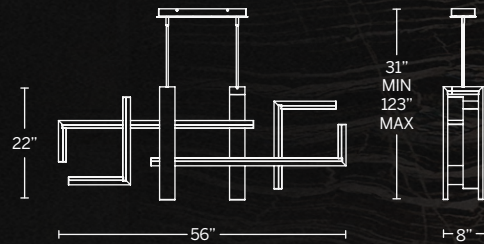

- Hang straight swivel
- Ambient light distributed from multiple diffusers
- Dimmer: ELV, TRIAC, 0-10V
- Canopy conceals a proprietary universal 120V-220V-277V driver
- Six 12" and two 6" down rods included (additional sold separately)
- Rated Life: 50,000 hours
- Color temp: 3000K
- CRI: 90