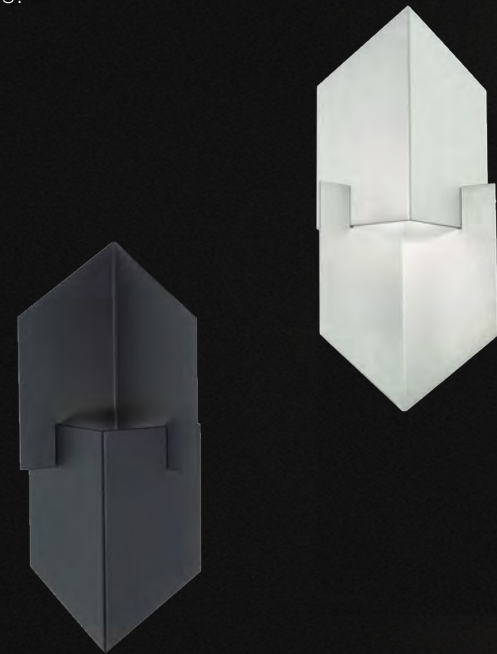

CUPID

A cool angular geometric design providing a sharp aesthetic with a modern slant. Angular lines reveal a silhouette softened by the inviting glow of LEDs for ambient up lighting and functional downlighting for paths below. Brilliant and stunning from every perspective. A modern profile with chic sensibilities.

- Up and down illumination
- No driver or transformer required
- May be mounted on wall in all orientations
- Dimmer: ELV, TRIAC
- Rated Life: 54,000 hours
- Color temp: 3000K
- CRI: 90

Model	Size	Wattage	Voltage	LED Lumens	Delivered Lumens	Finish
WS-W10214	14"	16W	120V	1367	530	AL BK WT

AL Brushed Aluminum
BK Black
WT White

Example: WS-W10214-WT

EXTERIOR