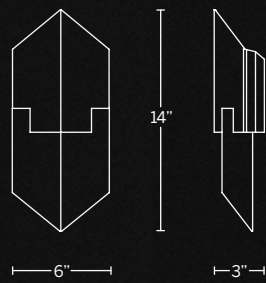

Model	Size	Wattage	Voltage	LED Lumens	Delivered Lumens	Finish
WS-W14214	14"	8W	120V	400	160	BK/DW Black/Dark Walnut
WS-W14220	20"	14W		850	340	

Example: WS-W14214-BK/DW

EXTERIOR

CUPID

A cool angular geometric design providing a sharp aesthetic with a modern slant. Angular lines reveal a silhouette softened by the inviting glow of LEDs for ambient up lighting and functional downlighting for paths below. Brilliant and stunning from every perspective. A modern profile with chic sensibilities.