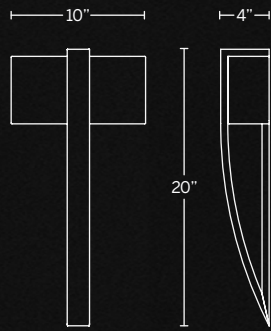

CURVANA

An elegantly finished silhouette when viewed from any angle. Contours on the tailored fabric shade are mirrored in the sweeping metal frame. ACLED technology ensures clean architectural styling. ADA compliant for use in high traffic hospitality and commercial spaces.

- White fabric shade in a curved silhouette
- No driver or transformer required
- Dimmer: ELV, TRIAC
- Rated Life: 54,000 hours
- Color temp: 3000K
- CRI: 90

Model	Size	Wattage	Voltage	LED Lumens	Delivered Lumens	Finish
WS-60120	20"	11W	120V	800	443	AB Aged Brass BN Brushed Nickel

Example: WS-60120-BN

INTERIOR SCONCES