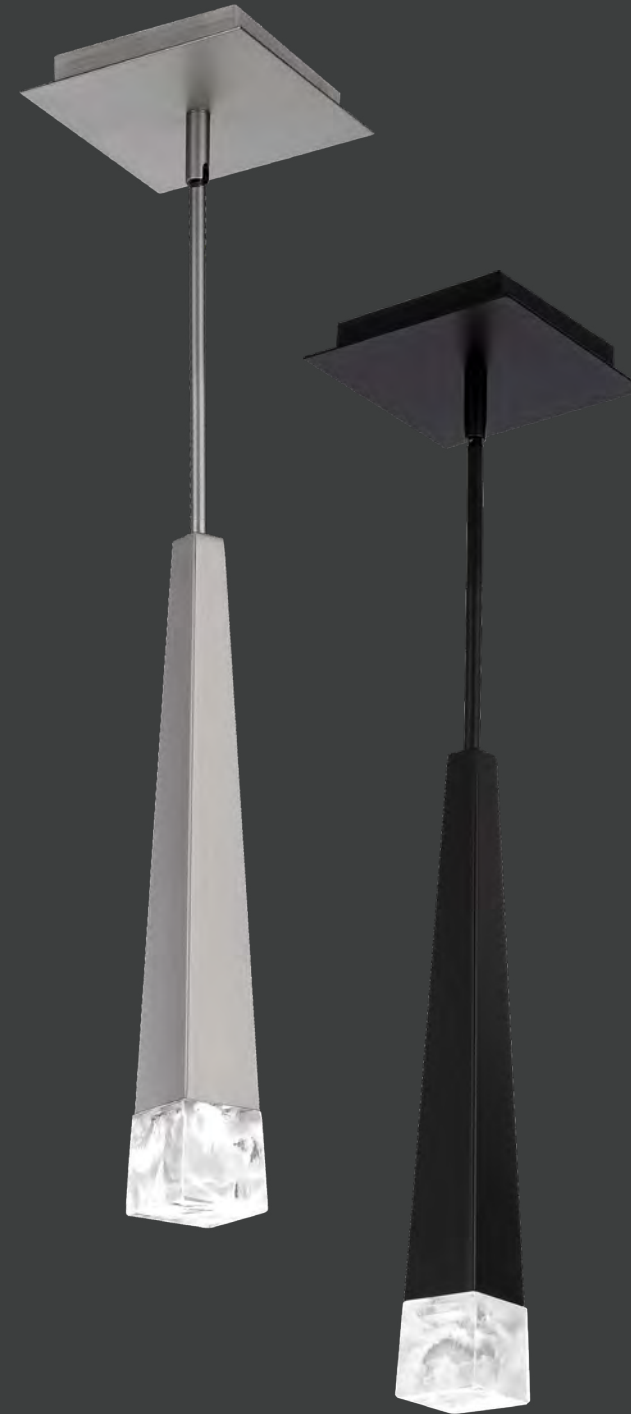

HARPER

A modern silhouette crafted with timeless beauty. This handsome tapered pyramid is simple elegance. For a dramatic expression, creatively space these mini pendants in a group over islands, counter, tables and bars. Down rods are included for easy alignment of multiple pendants in a row.

- Three 12" and one 6" down rods included (additional sold separately)
- Hang straight swivel
- Thin canopy conceals a proprietary 120V/277V driver
- Slide-on square canopy with minimal hardware
- Dimmer: ELV, TRIAC
- Rated Life: 50,000 hours
- Color temp: 3000K
- CRI: 90

Model	Size	Wattage	Voltage	LED Lumens	Delivered Lumens	Finish
PD-64114	14"	7W	120/277V	450	299	BK Black BN Brushed Nickel

Example: PD-64114-BN