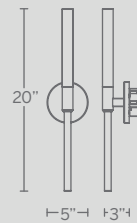

MAGIC

A magic wand crowned with crystallized art glass illuminated by LEDs from both ends. A slim low profile design perfect for modern vignettes in fine homes and hotels.

See complimentary piece on page 144-148

- Up & down light
- Dimmer: ELV
- Universal 120V-220V-277V driver installs within junction box driver dimension: 2.8"x1.3"x1.2"
- Rated Life: 50,000 hours
- Color temp: 3000K
- CRI: 90