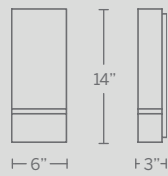

VIGO

Dark walnut wood and mitered glass suggest a subtle influence of art deco, but this luxe design is unequivocally modern with highly efficient, cutting-edge LED modules that produce outstanding illumination. Excellent in a luxury bath.

- Dark walnut wood veneer
- White ceramic silk-screened mitered glass
- May be mounted on wall in all orientations
- Dimmer: ELV
- No driver or transformer required
- Rated Life: 54,000 hours
- Color temp: 3000K
- 277V option available (special order)
- CRI: 90

Model	Size	Wattage	Voltage	LED Lumens	Delivered Lumens	Finish
WS-80814	14"	25W	120V	2012	1398	DW Dark Walnut

Example: WS-80814-DW
For 277V special order add an "F" before the finish: WS-80814F-DW