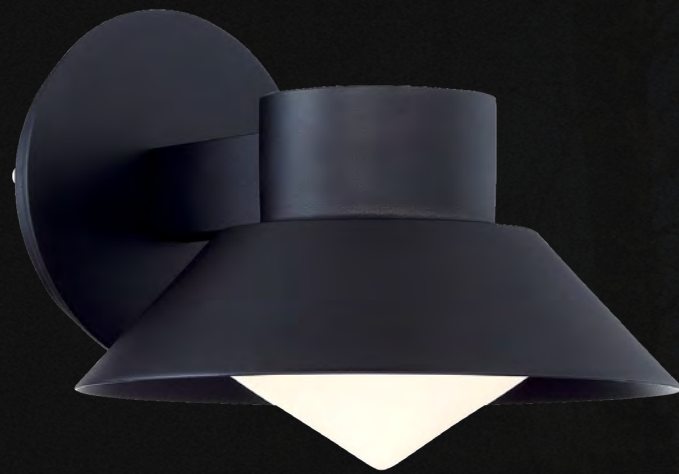

OSLO

Add sophistication to your exteriors with Oslo, a pointedly rendered design influenced by marine and industrial styling. This wall luminaire incorporates exquisite mouth blown etched opal glass with a unique conical profile. Two sizes available.

- Mouth blown etched opal glass
- Dimmer: ELV
- No driver or transformer required
- Rated Life: 54,000 hours
- Color temp: 3000K
- CRI: 90

Model	Size	Wattage	Voltage	LED Lumens	Delivered Lumens	Finish
WS-W18708	8"	8W	120V	510	204	BK Black
WS-W18710	10"	12W		760	408	

Example: WS-W18708-BK