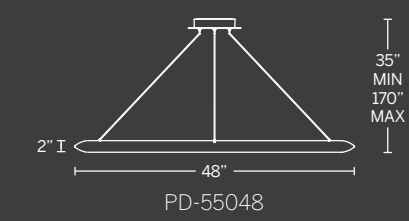

Model	CCT	Size	Wattage	Voltage	LED Lumens	Delivered Lumens	Finish
PD-55024-30		24"	22W		1891	1368	BK Black
PD-55036-30	3000K	36"	30W	120-277V	2791	2083	AL Brushed Aluminum
PD-55048-30		48"	44W		3968	3126	

Example: PD-55024-30-AL
For 2700K add "-27", 3500K add "-35" before the finish: PD-55046-27-AL