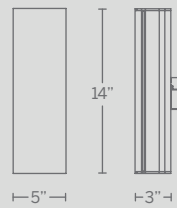

I BEAM

LEDs are set at an angle to illuminate the wall surrounding the sconce while minimizing glare seen from the side. An exceptional option for illuminating corridors or stairwells where it may be challenging to find an ADA sconce that looks attractive from multiple viewing angles.

WS-94614