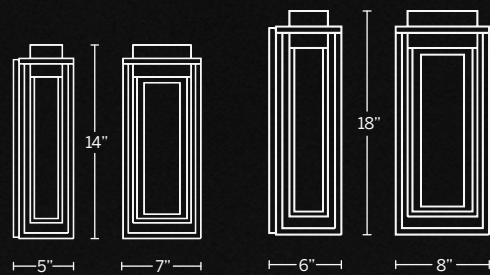

DORNE

Beautiful ambient light warms over the antiqued brass finished feature to indirectly illuminate entryways subtly for a soft and comforting glow. This durable indoor/outdoor wall sconce offers advanced LED technology discreetly hidden in its robust housing.

- Contrasting aged brass finish and textured black
- Dimmer: ELV
- No driver or transformer required
- Rated Life: 54,000 hours
- Color temp: 3000K
- CRI: 90

WS-W57014

WS-W57018

Model	Size	Wattage	Voltage	LED Lumens	Delivered Lumens	Finish
WS-W57014	14"	6W	120V	400	115	BK/AB Black/Aged Brass
WS-W57018	18"	8W		600	217	

Example: WS-W57018-BK/AB