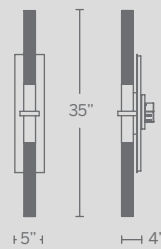

CINEMA

In a luxe finish, Cinema makes a modern statement. V-cut seeded crystal adds understated glamour when it fills with light sourced from high-performance LEDs. With a variety of styles in the family, Cinema creates a matching lighting environment that can pull multiple rooms together.