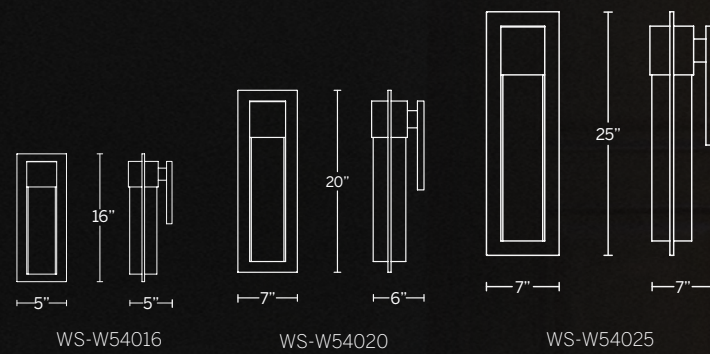

Example: WS-W57018-BK/AB

EXTERIOR

MIST

A contemporary outdoor sconce inspired by the handmade colonial era glass window panes. The seeded and hammered glass is captivatingly framed in black or bronze.

- Seeded, hammered mouth blown glass
- Dimmer: ELV
- No driver or transformer required
- Rated Life: 54,000 hours
- Color temp: 3000K
- CRI: 90