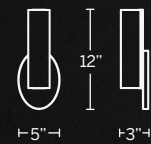

Model	Size	Wattage	Voltage	LED Lumens	Delivered Lumens	Finish
WS-14818	18"	17W	120-277V	1263	1167	BK Black
WS-14824	24"	22W		1787	1661	BN Brushed Nickel

Example: WS-14824-CH

LOFT

This modern design is highlighted with contoured etched opal glass that creates a striking aesthetic. Ideal for installation in fine baths and hallways.