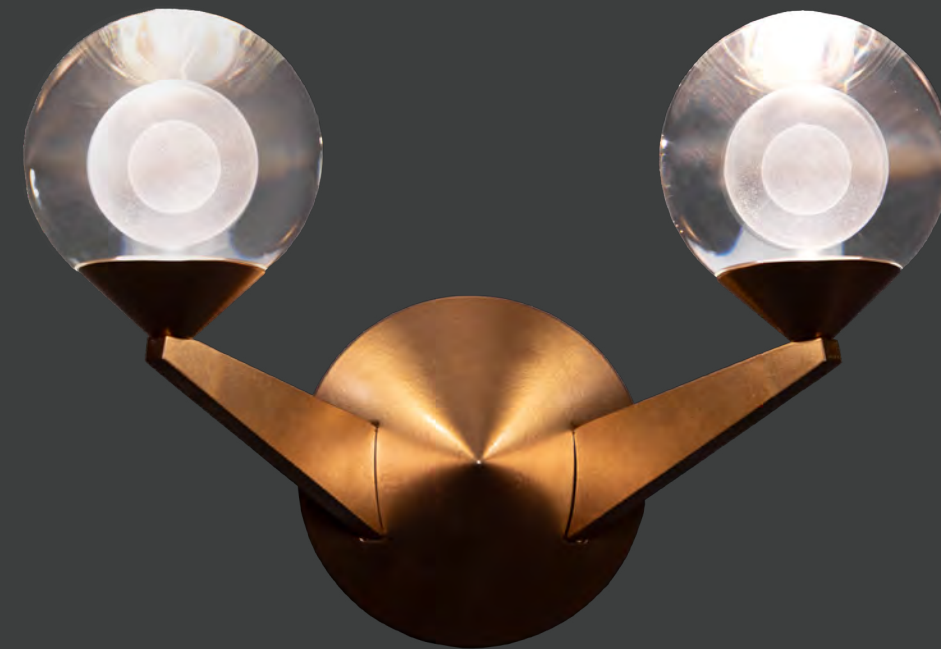

DOUBLE BUBBLE

When it comes to luxurious lighting, two spheres can be better than one. These twin luminous crystal ball diffusers provide beautiful balanced light around your interior walls.