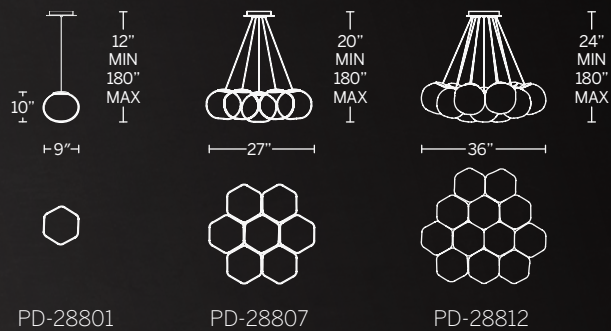

- Thin, powered aircraft cables provide an ultra-clean look for adjustable suspension height
- Dimmer: ELV
- Canopy conceals a proprietary universal 120V-220V-277V driver
- Rated Life: 50,000 hours
- Color temp: 3000K
- CRI: 90