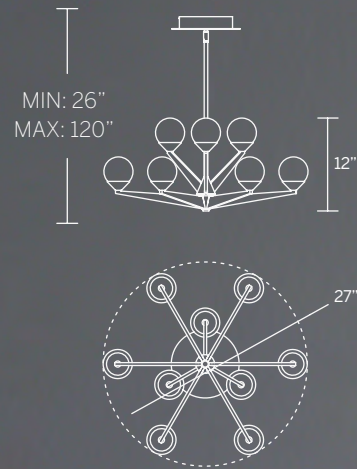

DOUBLE BUBBLE

A charming design inspired by fun bubble blowing of yesteryear, this ecstatic retro lighting design deploys nine spherical shades embraced by bobeches and arms in a bold black finish.

- Light is evenly diffused through laser etched crystal ball
- Three 12" and one 6" down rods included (additional sold separately)
- Hang straight swivel
- Thin canopy conceals a proprietary universal 120V-220V-277V driver
- Rated Life: 50,000 hours
- Color Temp: 3000K
- CRI: 90

Model	Size	Wattage	Voltage	LED Lumens	Delivered Lumens	Finish
PD-82027	27"	37W	120-277V	2880	2736	AB Aged Brass BK Black SN Satin Nickel

Example: PD-82027-BK