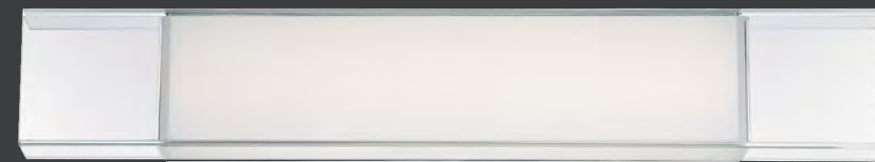

- No driver or transformer required
- Mitered glass construction
- Mount vertically or horizontally
- Dimmer: ELV
- Rated Life: 50,000 hours
- Color temp: 3000K
- 277V option available (special order)
- CRI: 90

Model	Size	Wattage	Voltage	LED Lumens	Delivered Lumens	Finish
WS-3418	18"	15W	120V	1507	836	CH Chrome
WS-3428	28"	26W	120V	2486	1388	CH Chrome

Example: WS-3428-CH

For 277V special order, add an "F" before the finish: WS-3428F-CH