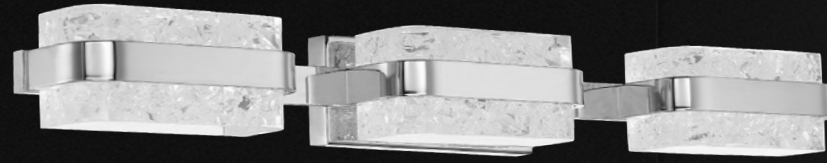

FORBES

These handcrafted artisanal shades steal the show on this exquisite vanity. The unique shades capture and refract the light such that the visual effect is nothing short of staggering.

- May be mounted on wall vertically or upside down
- Up and down illumination
- Dimmer: ELV, TRIAC 0-10V
- Thin canopy conceals a proprietary universal 120V-220V-277V driver
- Rated Life: 50,000 hours
- Color temp: 3000K
- CRI: 90

Model	# of lights	Size	Wattage	Voltage	LED Lumens	Delivered Lumens	Finish
WS-63027	3 lights	27"	20W	120-277V	1774	1268	PN Polished Nickel
WS-63037	4 lights	37"	27W	120-277V	2304	1809	PN Polished Nickel

Example: WS-63027-PN