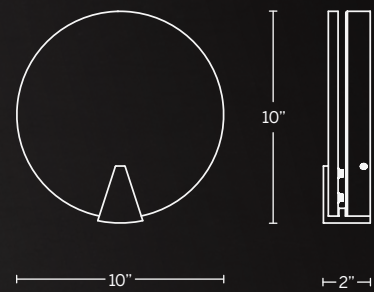

Model	Size	Wattage	Voltage	LED Lumens	Delivered Lumens	Finish
WS-72110	10"	27W	120V	2677	881	AB Aged Brass AN Antique Nickel

Example: WS-72210-AB