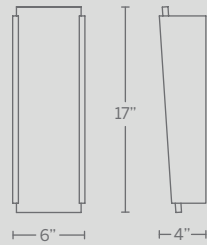

ELYSIA

A thin sheet of light rests between two panels of dark walnut wood on this superlative sconce, lending uncommon elegance to your living room, restaurant or hotel environment. The contrast of materials and geometric shapes are surpassed only by the exceptional quality of the LED modules inside, which project beautiful ambient uniform light.

- Dark walnut wood veneer
- May be mounted on wall vertically or upside down
- Dimmer: ELV
- No transformer or driver needed
- Rated Life: 54,000 hours
- Color temp: 3000K
- 277V option available (special order)
- CRI: 90