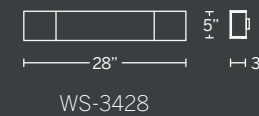

Model	Size	Wattage	Voltage	LED Lumens	Delivered Lumens	Finish
WS-3418	18"	15W	120V	1507	836	CH Chrome
WS-3428	28"	26W	120V	2486	1388	CH Chrome

Example: WS-3428-CH

For 277V special order, add an "F" before the finish: WS-3428F-CH