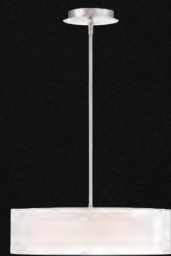

Example: FM-83922-DW

METROPOLIS

A diaphanous shade provokes the imagination on this elegant design, creating softer light and a beautiful, sophisticated expression of form. Inside the glowing round diffuser, state-of-the-art LED modules broadcast consistent and enduring illumination. Metropolis handles urban décor with ease, but makes a welcome addition to Scandinavian and Mid-Century styled spaces too.