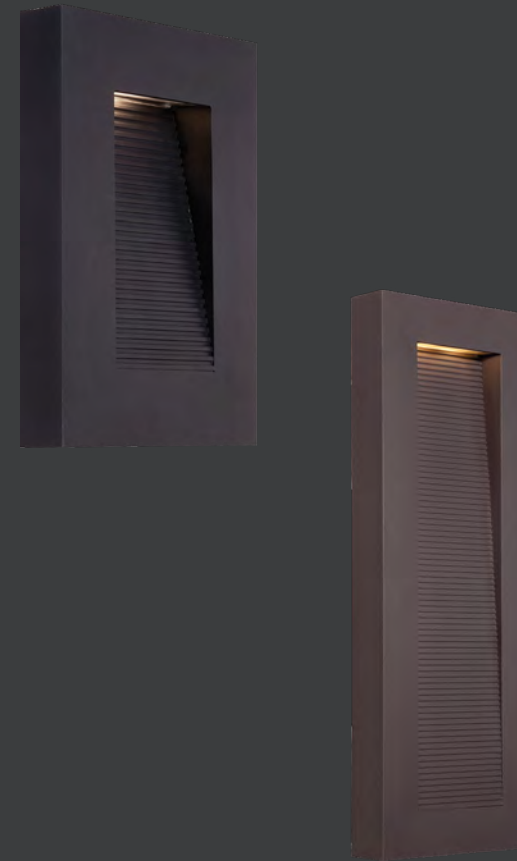

Model	Size	Wattage	Voltage	LED Lumens	Delivered Lumens	Finish
WS-W1110	10"	12W		720	370	BK Black
WS-W1116	16"	16W	120V	960	490	BZ Bronze
WS-W1122	22"	20W		1200	610	

Example: WS-W1110-BK
For 277V special order, add an "F" before the finish: WS-W1110F-BK