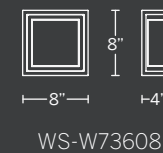

FRAMED

An eminent contemporary architectural design, Sleek lines embrace mitered glass. This bold ADA compliant structure accentuates wall height for a dramatic impression throughout the space.