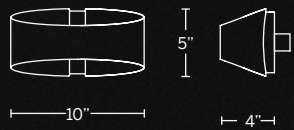

INTERIOR SCENES

SWERVE

With a new sense of style, this indoor sconce is like a precious ring wrapped around your finger. Elevate home fashion aesthetics in an inventive, organic style. Ambient illumination abounds from this ADA wall sconce.