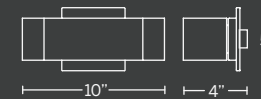

NIA

The minimalist curves of this extrusion are boldly featured in a form meets function design. Powerful LEDs provide up and down illumination for a versatile and durable luminaire ideal for corridors and stairwells in upscale public spaces including multifamily and high-rise buildings.

- Up & down light
- Dimmer: ELV
- May be mounted on wall vertically or upside down
- Universal 120V-220V-277V driver installs within junction box, driver dimensions: 2.8" x 1.3" x 1.2"
- Conversion plate included to accommodate 4" junction box
- Rated Life: 54,000 hours
- Color temp: 3000K
- 2700K and 3500K option available (special order)
- CRI: 90

Model	Size	Wattage	Voltage	LED Lumens	Delivered Lumens	Finish
WS-39610	10"	16W	120-277V	1159	773	BN

Example: WS-39610-BN
For 2700K add "-27"; 3500K add "-35" before the finish: WS-39610-27-BN