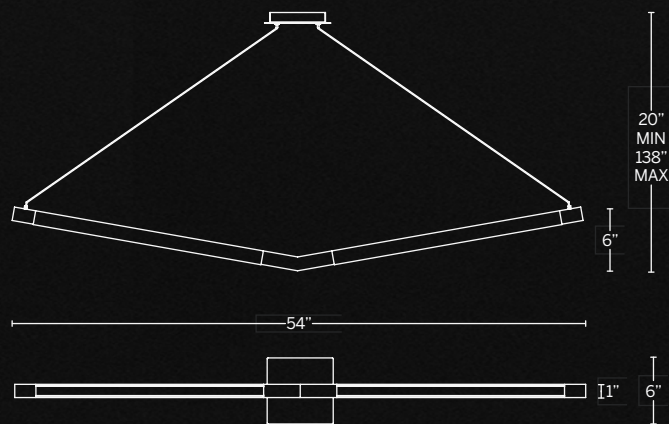

BOUGH

An architectural lighting treasure. Rustic charm of natural wood with the contemporary flair of black metal for a striking look. Downlights deliver functional illumination below.

- Downward illumination
- Natural wood grain and color variation with each unique piece
- Slide-on square canopy with minimal hardware
- Thin powered aircraft cables provide an ultra clean look for adjustable suspension height
- Thin canopy conceals a proprietary universal 120V-220V-277V driver
- Dimmer: ELV, TRIAC, 0-10V
- Rated Life: 50,000 hours
- Color Temp: 3000K
- CRI: 90

Model	Size	Wattage	Voltage	LED Lumens	Delivered Lumens	Finish
PD-42254	54"	41W	120-277V	1142	867	BK/DW Black/Dark Walnut

Example: PD-42254-BK/DW