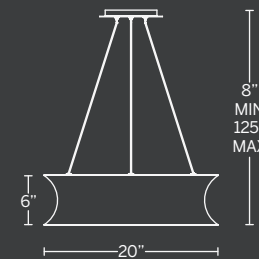

Model	Size	Wattage	Voltage	LED Lumens	Delivered Lumens	Finish
PD-34620	20"	40W	120-277V	1750	1187	GL Gold Leaf

Example: PD-34620-GL