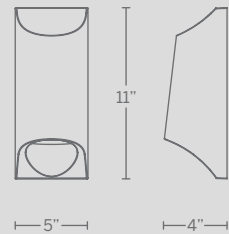

MEGA

A purposeful asymmetrical wall mounted up or down light design brightly illuminates walkways and provides security with an attractive simple architectural form.