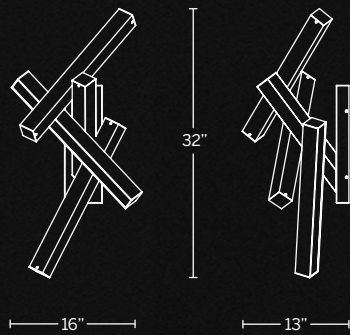

See complimentary piece on page 108-117 & 368

- Fixed sculptural form
- May be mounted on ceiling or wall in all orientations
- Dimmer: ELV, TRIAC, 0-10V
- Thin canopy conceals a proprietary universal 120V-220V-277V driver
- Rated Life: 50,000 hours
- Color temp: 3000K
- CRI: 90