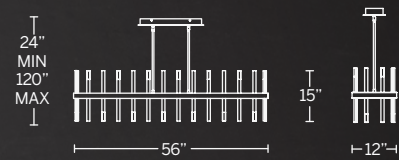

HARMONIX

Like a dynamic instrument of musical chimes, Harmonix plays to the rhythm of light. A duet of gorgeous black with aged brass. Beautiful playful light perfectly executed in two formats.

- Hang straight swivel
- Etched acrylic diffusers spread light evenly
- Dimmer: ELV, TRIAC, 0-10V
- Canopy conceals a proprietary universal 120V-220V-277V driver
- Six 12" and two 6" down rods included (additional sold separately)
- Rated Life: 50,000 hours
- Color temp: 3000K
- CRI: 90

Model	Size	Wattage	Voltage	LED Lumens	Delivered Lumens	Finish
PD-87956	56"	91W	120-277V	8190	4244	BK/AB Black/Aged Brass

Example: PD-87956-BK/AB