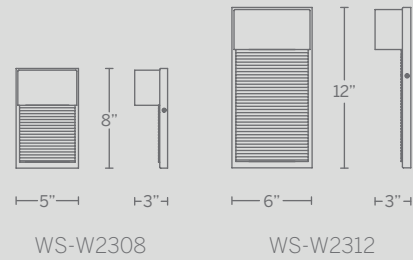

HILINE

The Hiline luminaire features a sealed LED housing and clean, versatile Dark Sky and ADA design. This functional design is ideal for showing off multi-tiered decks, stone patios or illuminating entryways in luxury hotels and homes.

- Etched glass light shield
- Dimmer: ELV
- No transformer or driver required
- Rated Life: 50,000 hours
- Color temp: 3000K
- 277V option available (special order)
- CRI: 85

Model	Size	Wattage	Voltage	LED Lumens	Delivered Lumens	Finish
WS-W2308	8"	8W	120V	280	245	BK Black
WS-W2312	12"					

Example: WS-W2312-BK
For 277V special order, add an "F" before the finish: WS-W2312F-BK

URBAN

Like urban renewal, this sconce gives new life to the conventional step baffle. Form follows function in this simplified indirect wall sconce. Clean styling and robust LED performance are combined in this modern dark sky friendly luminaire.

- Interior light and down light
- Dimmer: ELV
- No transformer or driver required
- Rated Life 50,000 hours
- Color temp: 3000K
- 277V option available (special order)
- CRI: 85