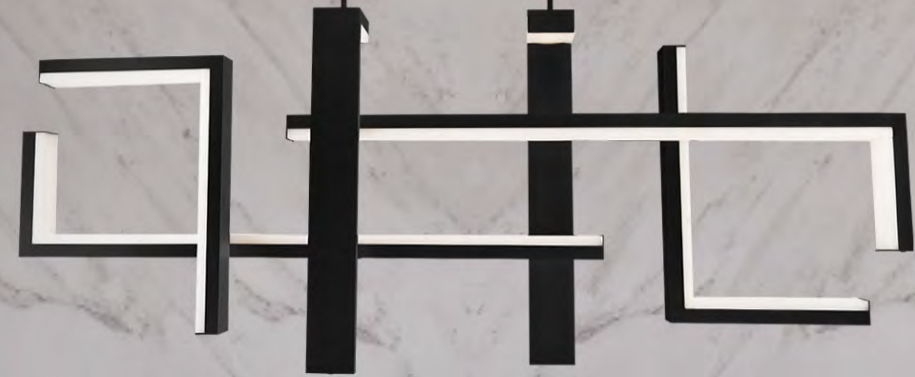

JACKAL

Like star-crossed lovers never to meet, parallels of finely-finished lines and light create the intriguing display. Beautiful in aged brass or black finishes.