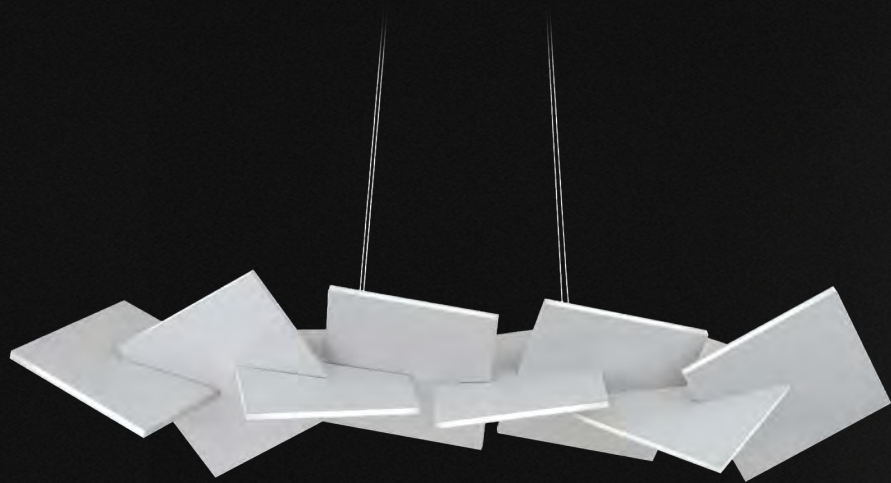

Model	Size	Wattage	Voltage	LED Lumens	Delivered Lumens	Finish
PD-79058	58"	83W	120-277V	6000	2617	AB Aged Brass BK Black

Example: PD-79058-BK

KONSTRUKT

A sculpture of interlocking panels render a thought-provoking aesthetic. Barely visible powered aircraft cables add intrigue. The subtle ambient illumination draws attention to this floating work of modern art.