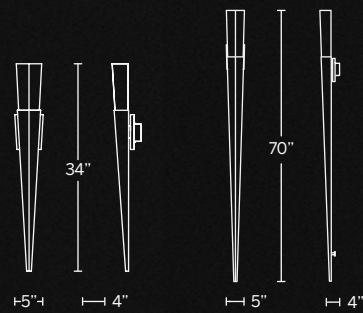

ELESSAR

Magically transform a room with dramatic elegance. LEDs are thoughtfully hidden behind the striking polished stainless steel stem to provide dramatic indirect light on the wall behind. Spectacularly crowned with solid crystal where the bubbles frozen within project a million sparkles upward. Put this one on the wish list. Available in two dramatic sizes