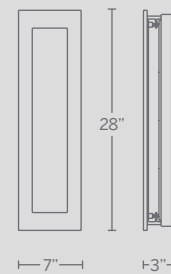

FROST

Understated geometry to complement a variety of architectural styles. Sparkling central glass insert draws visual interest while subtle cues of upscale appeal communicate through the heavy gauge frame, the absence of visible hardware, and the quality illumination.

WS-W71928

- Sparkling glass insert
- Dimmer: ELV
- No driver or transformer required
- Rated Life: 54,000 hours
- Color temp: 3500K
- CRI: 90

Model	Size	Wattage	Voltage	LED Lumens	Delivered Lumens	Finish
WS-W71918	18"	13W	120V	1000	583	BK Black
WS-W71928	28"	39W		3200	1829	

Example: WS-W71918-BK

OATH

Bronze framed art glass becomes a simple but clever transitional wall sconce for both interiors and exteriors. With the warmth of natural elements, the Oath promises continuity across American architectural styles from prairie to saltbox to craftsman.

- May be mounted on wall in all orientations
- Dimmer: ELV
- No driver or transformer required
- Rated Life: 50,000 hours
- Color temp: 3000K
- 277V option available (special order)
- CRI: 90

Model	Size	Wattage	Voltage	LED Lumens	Delivered Lumens	Finish
WS-W71618	18"	12W	120V	901	161	BZ Bronze
WS-W71628	28"	36W		2760	586	

Example: WS-W71618-BZ

For 277V special order, add an "F" before the finish: WS-W71618F-BZ