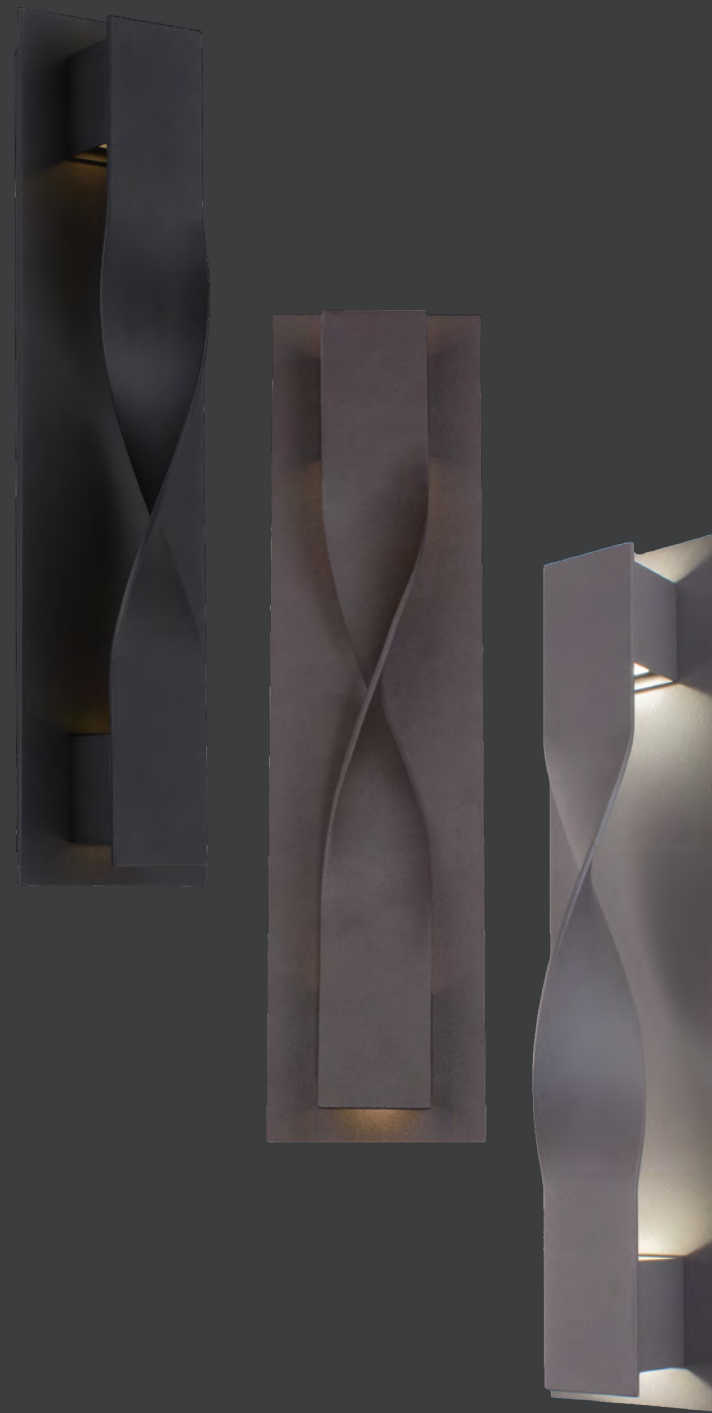

TWIST

Dramatically illuminated curvature. A multi-dimensional metal wall sculpture captivates from various directions in luxurious exterior and interior environments. The fluid hardware reveals a beautiful play of light and shadow within.