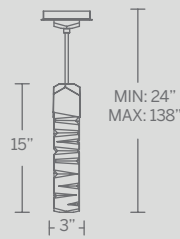

PD-68146

Model	Size	Wattage	Voltage	LED Lumens	Delivered Lumens	Finish
PD-68146	46"	65W	120-277V	5509	2148	AB Aged Brass BN Brushed Nickel

Example: PD-68146-AB

JULIET

A chiseled luminaire with a captivating sculptured texture. This design features solid faceted crystal spears dramatically carved for a prismatic impact. Matching crystal and hardware details in the canopy complete this luxury pendant design engineered for enduring beauty and longevity.