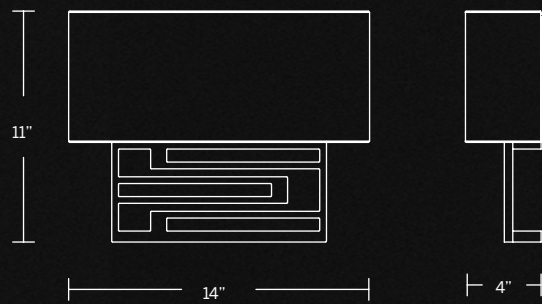

VANDER

Reimagine luxury in elegant, comfortable style with a complete lighting experience. A bold silhouette complemented by a three color temperature selectivity creates just the right mood for your setting.