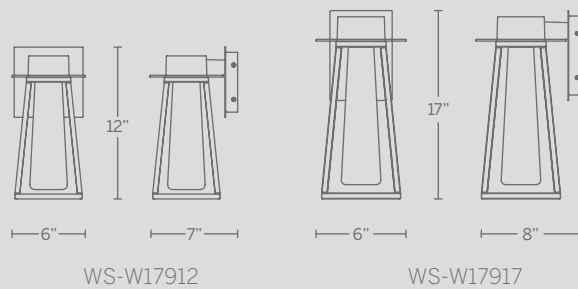

WS-W17912

WS-W17917

Model	Size	Wattage	Voltage	LED Lumens	Delivered Lumens	Finish
WS-W17912	12"	13W	120-277V	556	455	BK Black
WS-W17917	17"	18W		610	539	BK Black

Example: WS-W17912-BK

TWO IF BY SEA

Take shelter from the storm. Like a hard rainfall on the window panes, timeless inspiration is melded with modern technology to create a stunning LED luminaire. Beautiful light diffuses through clear hammered mouth blown glass for a soft glow on all sides of this geometric wall sconce. Crafted from extruded aluminum, our new larger scaled version is guaranteed to make a grand first impression.