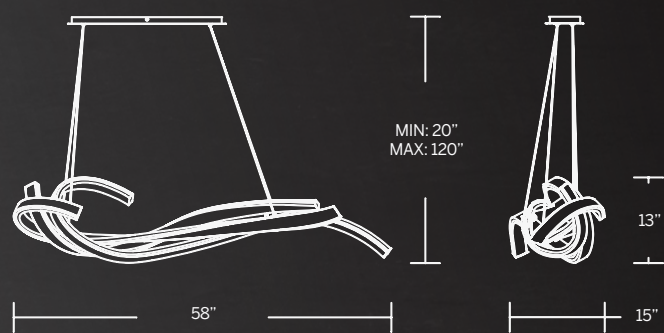

TIDAL

A unique twist on decorative modern lighting. Generous proportions and meticulous attention to detail make this floating sculpture a must-have for any interior.

- Each free formed handcrafted piece lends itself to slight variations in size and curvature
- Slide-on rectangular canopy with minimal hardware
- Thin powered aircraft cables provide an ultra clean look for adjustable suspension height
- Thin canopy conceals a proprietary universal 120V-220V-277V driver
- Dimmer: ELV, TRIAC, 0-10V
- Rated Life: 50,000 hours
- Color Temp: 3000K
- CRI: 90

Model	Size	Wattage	Voltage	LED Lumens	Delivered Lumens	Finish
PD-58257	57"	82W	120-277V	6989	3574	BK Black

Example: PD-58257-BK