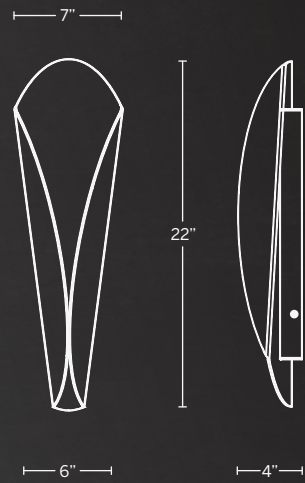

Model	Size	Wattage	Voltage	LED Lumens	Delivered Lumens	Finish
WS-20210	10"	15W	120/277V	990	593	BZ/BR BN Bronze/Brass Brushed Nickel

Example: WS-20210-BZ/BR

INTERIOR SCONCES

FLEUR

Sculptural, sensual, luscious. Bask in the enchanting up and downward illumination with the ADA wall luminaire, designed brilliantly for modern living areas. The bronze profile with divine gold leafing creates curves and shiny profile commanding attention.