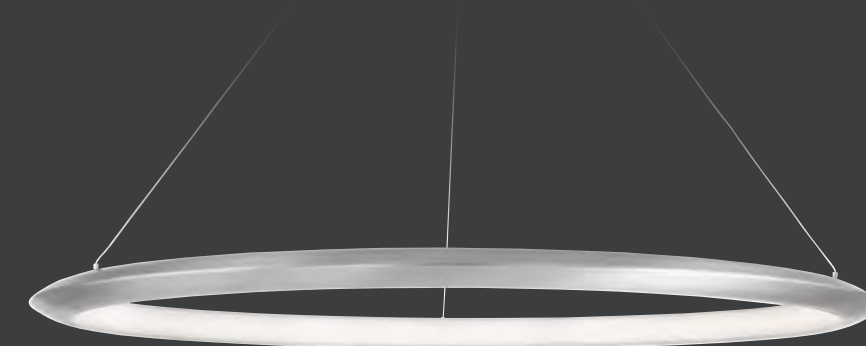

THE RING

Simple yet refined. An elevated ring suspended above by its ultra-thin aircraft cables. Brushed aluminum or black finishes accentuate the tailored profile and seamless construction.

- Spin-on round canopy with minimal hardware
- Built in color temperature adjustability
- Switch from 2700K/3000K/3500K
- Thin, powered aircraft cables provide an ultra-clean look for adjustable suspension height
- Dimmer: ELV, TRIAC, 0-10V
- Canopy conceals a proprietary universal 120V-220V-277V driver
- Rated Life: 50,000 hours
- Color temp: 2700K, 3000K, 3500K
- CRI: 90