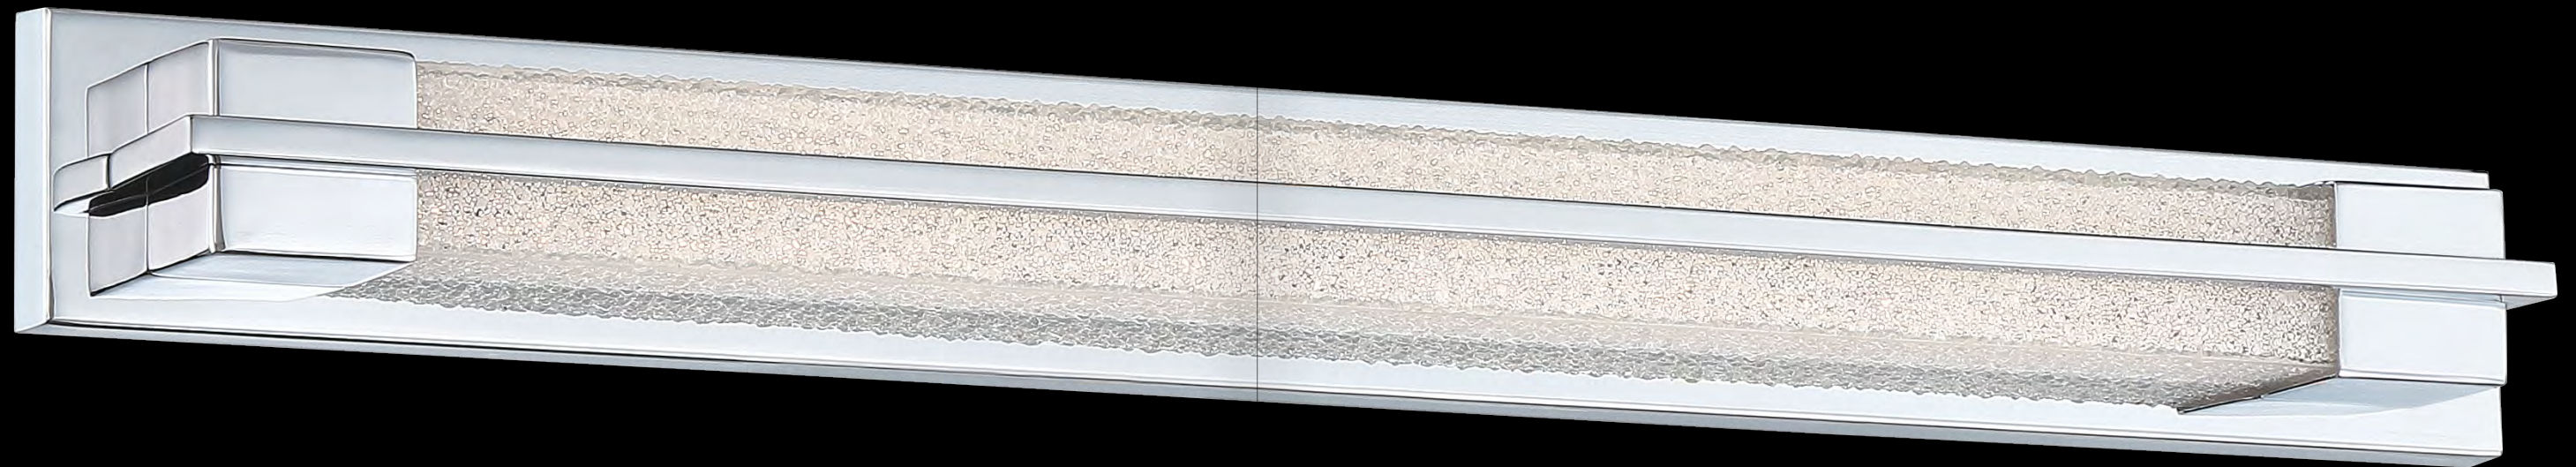

ICE

Covered with shimmering frost, this transitional design adds a jewelry-inspired iced element while preserving continuity across a broad range of architectural styles.

- May be mounted on wall in all orientations
- Dimmer: ELV
- No driver or transformer required
- Rated Life: 50,000 hours
- Color temp: 3500K
- CRI: 90

Model	Size	Wattage	Voltage	LED Lumens	Delivered Lumens	Finish
WS-57919	19"	12W		1000	710	
WS-57927	27"	24W	120V	1800	1420	CH Chrome
WS-57937	37"	27W		2400	1720	

Example: WS-57919-CH