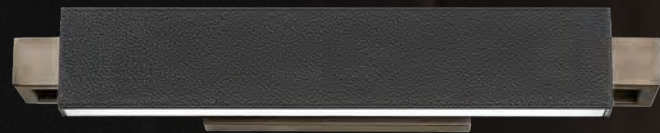

KINSMAN

Illuminating couture for interiors. Elegant contrasting stitched pebbled black leather and brushed nickel or combinations of warm brown leather and aged brass exude fashion runway references. This handsome luminaire adds upward and/or downward illumination. Perfect in a formal powder room or mounted over built-in library shelves in a study, this versatile light orients both vertically and horizontally. CCT selectable to choose any of three color temperatures to complement coordinating finishes.