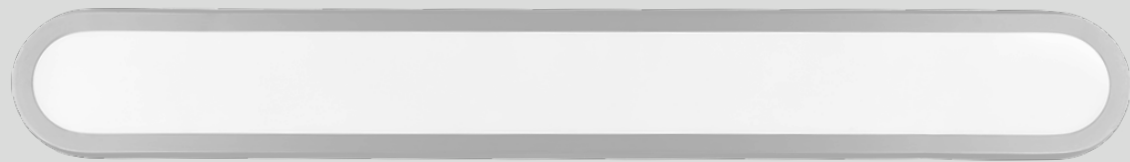

ARGO

A clean and minimal profile. With soft curves, it easily complements architectural designs. Unobstructed LEDs deliver even, shadow free illumination mounted vertically or horizontally.