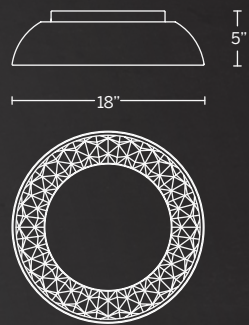

PRISMA

Clean, elegant and distinctive. Impressive diamond patterned detailing around the mouth blown etched opal glass lens inside the shade creates a fascinating prismatic effect. A combination of aluminum and steel with acrylic and glass. A high-function, cool aesthetically pleasing flush mount reinvented with modern light.

- Mouth blown etched opal glass
- Decorative prismatic vacuum formed shade
- May be mounted on ceiling or wall
- No driver or transformer required
- Dimmer: ELV, TRIAC
- 277V option available (special order)
- Rated Life: 50,000 hours
- Color temp: 3000K
- CRI: 90

Model	Size	Wattage	Voltage	LED Lumens	Delivered Lumens	Finish
FM-78118	18"	27W	120V	2267	996	BN Brushed Nickel

Example: FM-78118-BN
For 277V special order, add an "F" before the finish: FM-78118F-BN