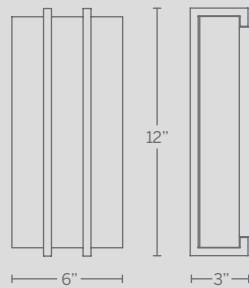

POET

A handsome black pebbled leather wall sconce with contrasting aged brass metalwork. Elegant materials and exquisite detailing. Up and downward illumination fulfill your ambient and functional needs. A luxurious combination.

- Up and down illumination
- Smooth pebble grain leather
- May be mounted on wall in all orientations
- Thin canopy conceals a proprietary 120V/277V driver
- Dimmer: ELV, TRIAC
- Rated Life: 60,000 hours
- Color temp: 3000K
- CRI: 90

Model	Size	Wattage	Voltage	LED Lumens	Delivered Lumens	Finish
WS-36112	12"	21W	120/277V	453	336	BK/AB Black/Aged Brass

Example: WS-36112-BK/AB

OPUS

A piece of enchanting light and harmonious design. This ADA wall sconce basks modern living spaces with delectable ambient light. The bronze finished profile features luscious gold leafing, creating an abstract expressionist profile that commands attention. With upward and downward illumination, the mesmerizing luminaire utilizes integrated and energy-efficient LEDs suitable for placement in residential or hospitality venues. Versatile enough to mount in all directions for a variety of applications.