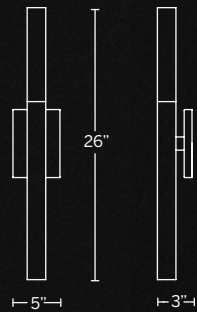

MINX

A glittering torch of illuminated reclaimed fragments of crystal. Elevate your design with illumination that adds a finishing touch of refinement. Discreetly hidden within the luminaire, LEDs offer long-lasting up and down lighting.

See complimentary pieces on page 82-87 & 266

- Minimal exposed hardware
- Up and down illumination
- Dimmer: ELV, TRIAC, 0-10V
- Canopy conceals a proprietary universal 120V-220V-277V driver
- Rated Life: 54,000 hours
- Color temp: 3000K
- CRI: 90

Model	Size	Wattage	Voltage	LED Lumens	Delivered Lumens	Finish
WS-68026	26"	9W	120-277V	615	507	AB Aged Brass AN Antique Nickel

Example: WS-68026-AB