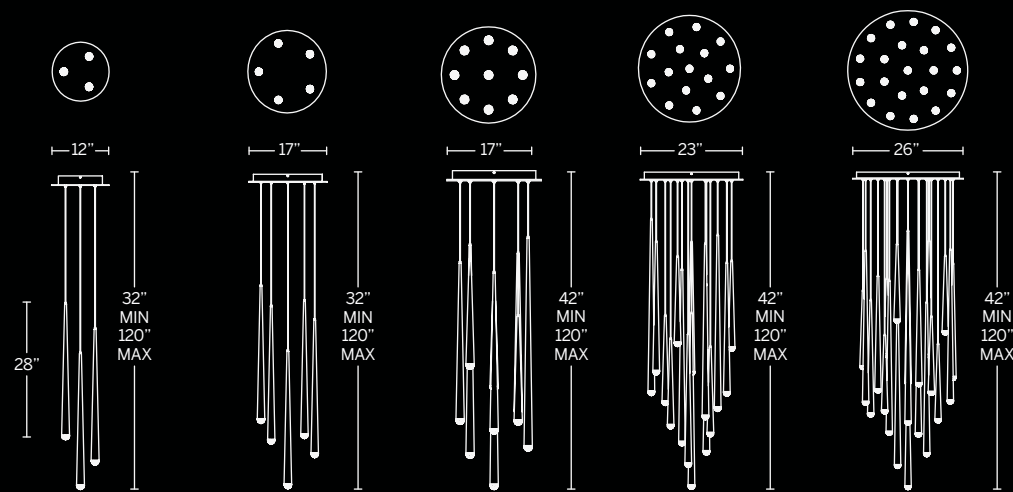

- Thin, powered aircraft cables provide an ultra-clean look for adjustable suspension height
- Dimmer: ELV
- Canopy conceals a proprietary universal 120V-220V-277V driver
- Rated Life: 50,000 hours
- Color temp: 3500K
- CRI: 90