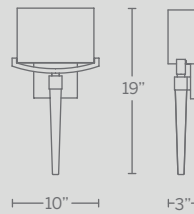

Model	Size	Wattage	Voltage	LED Lumens	Delivered Lumens	Finish
WS-12632	32"	11W	120-277V	535	437	BK Black PN Polished Nickel

Example: WS-12632-BK

MUSE

Wood, metal, glass and technology come together in a beautifully cohesive LED sconce with a tailored wooden spike, metal accents, a mitered glass shade and the latest advancements in LED technology.