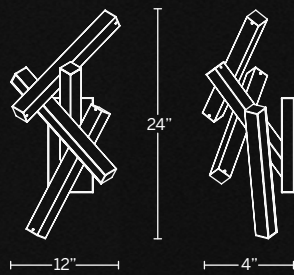

CHAOS

Add this random work of art into your outdoor or indoor setting. Stack two or three fixtures together to make a singular design statement in large homes or commercial settings. Bars of light are assembled in an amazing arrangement concealing integral LEDs. An extraordinary array of entangled forms of light.

- Wet location rated for outdoor use
- Fixed sculptural form
- May be mounted on wall in all orientations
- Thin canopy conceals a proprietary 120V-220V-277V driver
- Dimmer: ELV, TRIAC, 0-10V
- Rated Life: 54,000 hours
- Color temp: 3000K
- CRI: 90

Model	Size	Wattage	Voltage	LED Lumens	Delivered Lumens	Finish
WS-W64824	24"	23W	120-277V	1228	768	BK Black

Example: WS-W64824-BK