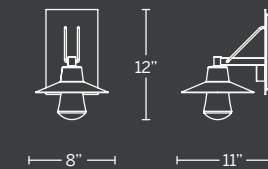

SUSPENSE

Giving the proverbial nod to tradition, it takes a powerful LED to pull off this look in a dark sky compliant design. This contemporary lantern showcases a mouth blown clear glass element and is equipped with state of the art LEDs for a filament-free design. Couple your passion for living with our passion for lighting.