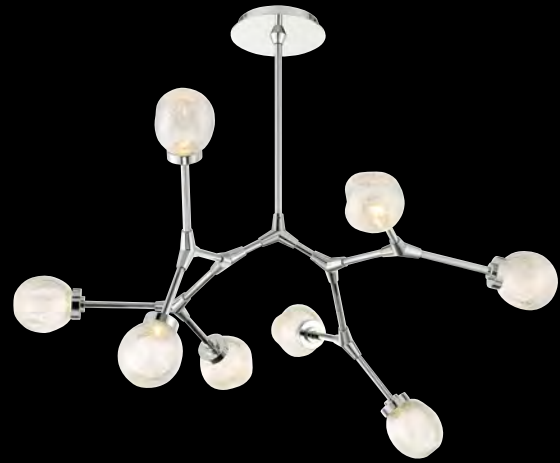

Model	Size	Wattage	Voltage	LED Lumens	Delivered Lumens	Finish
PD-52512	12"	11W	120V	830	535	CH Chrome

Example: PD-52512-CH

CATALYST

Make a bold, breathtaking design statement with extraordinary works of art created in free form. Mounted individually or grouped to create larger chandeliers for ballrooms, lobbies and large living areas. This luxurious, modern adjustable luminaire is offered in three sizes in both polished nickel and aged brass.