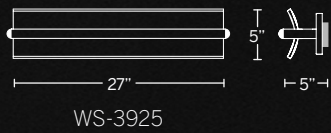

VETRI

Hand-crafted artisanal Piastra glass steals the show on this dazzling vanity, a versatile design that works vertically beside the mirror or above it horizontally. The glass's intricate texture captures and refracts the light, and the visual effect is nothing short of stunning. And the cutting-edge LEDs inside are on par with the presentation, featuring excellent color rendering properties and a long-rated lifespan.

- May be mounted on wall in all orientations
- Dimmer: ELV
- Transformer installs within junction box, transformer dimensions: 2.0" x 1.4" x 1.0"
- Rated Life: 50,000 hours
- Color temp: 3000K
- CRI: 90

Model	Size	Wattage	Voltage	LED Lumens	Delivered Lumens	Finish
WS-3919	21"	27W	120V	1880	873	AL Brushed Aluminum
WS-3925	27"	39W		2500	1251	

Example: WS-3919-AL