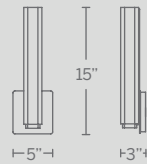

WS-3115

Model	CCT	Size	Wattage	Voltage	LED Lumens	Delivered Lumens	Finish
WS-3111	3000K	11"	16W	120V	1474	948	BN Brushed Nickel BR Brushed Brass
WS-3115		15"	23W		2295	1510	BZ Bronze CH Chrome