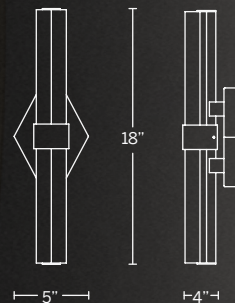

REGAL

Artisanal reclaimed crystal shards glitter with ample ambient illumination. LEDs illuminate the crystal shards frozen within this dramatic bath sconce. Installs in either horizontal or vertical directions depending on your needs.

WS-46118