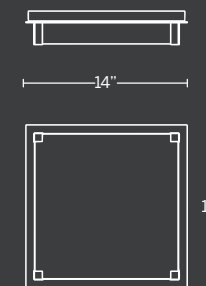

Model	Size	Wattage	Voltage	LED Lumens	Delivered Lumens	Finish
FM-25814	14"	27W	120V	2399	1807	CH Chrome

Example: FM-25814-CH