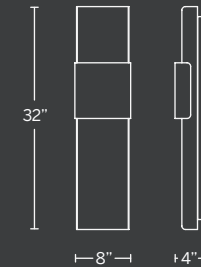

TRIBECA

Hand-leafed in pure gold with a contrast finish in bronze, Tribeca adds gilded glamour and the downtown sophistication of New York to your modern living space. A sanded glass diffuser, concealed by the center bridge, softens the up and down illumination, which is sourced from cutting-edge, energy-efficient LED modules inside.

- 14K gold leaf interior
- Up and down illumination
- Dimmer: ELV, TRIAC
- No driver or transformer required
- Rated Life: 54,000 hours
- Color temp: 3000K
- 277V option available (special order)
- CRI: 90

Model	Size	Wattage	Voltage	LED Lumens	Delivered Lumens	Finish
WS-40832	32"	21W	120V	1167	760	BZ/GL Bronze/Gold Leaf

Example: WS-40832-BZ/GL
For 277V special order add an "F" before the finish: WS-40832F-BZ/GL