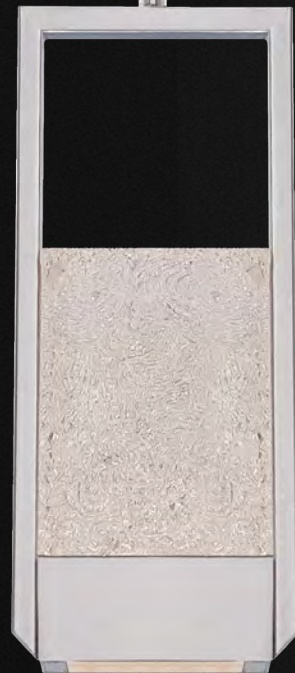

Model	Size	Wattage	Voltage	LED Lumens	Delivered Lumens	Finish
PD-15604	4"	11W	120-277V	639	485	PN Polished Nickel 

Example: PD-15604-BK

SWING

A playful swing. Creative application of LED technology and luminaire design sparkle in a chrome framed multi-faceted block of crystal. Suspend in multiples over a bar or counter to make a dramatic statement.