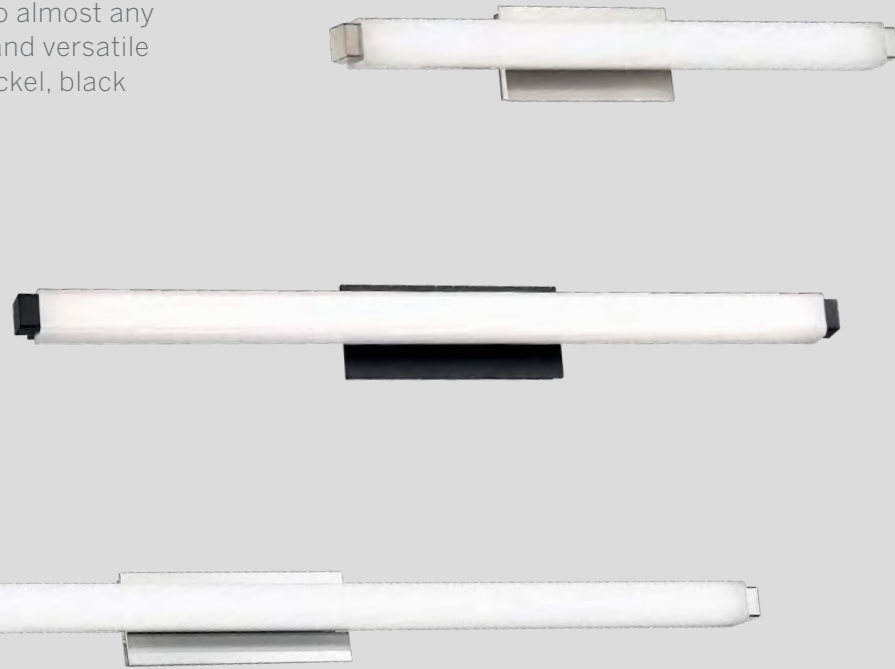

MINI VOGUE

This minimalist design adapts to almost any décor with its slim, linear form and versatile finishes. Available in brushed nickel, black and chrome.

- Adjustable backplate accommodates to off-center junction box locations
- Co-extruded acrylic diffuser
- May be mounted on wall in all orientations
- Dimmer: ELV
- Universal 120V-220V-277V driver installs within junction box, driver dimensions: 2.8" x 1.3" x 1.2"
- Rated Life: 54,000 hours
- Built in color temperature adjustability. Switch from 2700K/3000K/3500K
- CRI: 90