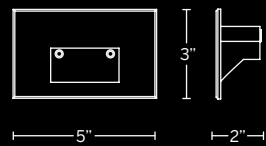

STEP LIGHT

Elevate your design and step up to a minimalist aesthetic that highlights a low profile style that flush mounts for a clean look. Ideal lighting for safety and security. A frosted lens delivers beautiful balanced illumination that is shadow free with little glare. Wet listed for both interior and exterior applications on stairs and walls. Three effortless finishes.

- Low profile, flush to wall aesthetics with no visible hardware
- Frosted lens creates balanced lighting, free of shadows with minimum glare
- No driver or transformer required
- Fits into 2" x 4" junction box with minimum inside dimensions of 3" L x 2" W x 2" H includes bracket for junction box mount.
- Dimmer: ELV
- Rated Life: 54,000 hours
- Color temp: 3000K
- CRI: 90

Model	Size	Wattage	Voltage	LED Lumens	Delivered Lumens	Finish
SL-LED100-30					24	BK Black
SL-LED100-30	5"	3W	120V	228	64	WT White
SL-LED100-30					36	SS Stainless Steel