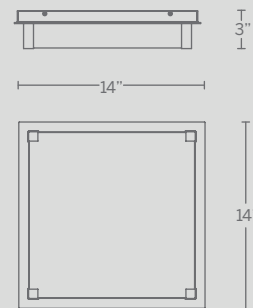

Model	Diameter	Wattage	Voltage	LED Lumens	Delivered Lumens	Finish
FM-3214	14"	32W	120V	2955	1910	BN Brushed Nickel

Example: FM-3214-BN

KIND

A clean layered look. The dimensional shade encompasses a white diffuser wrapped with a clear acrylic exterior. Innovative LED technology offers a creative ability to change the color temperature of the light with ACLED technology.