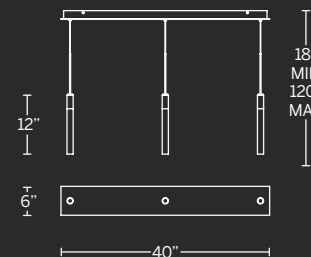

MAGIC

Glorious sparkly stalks of Piastra crystal are alluringly remarkable either as a single-file line of slender, individual pendants or as a 23-light linear chandelier with customizable proportions. Long lasting LEDs dim down beautifully. Ideal for large residential, hospitality and commercial applications.

- Cylindrical Piastra crystal shades
- Thin, powered aircraft cables provide an ultra clean look for adjustable suspension height
- Dimmer: ELV
- Canopy conceals a proprietary universal 120V-220V-277V driver
- Rated Life: 50,000 hours
- Color temp: 3000K
- CRI: 90

Model	# of lights	Canopy	Wattage	Voltage	LED Lumens	Delivered Lumens	Finish
PD-35603L	3 lights		17W		672	618	BK Black
PD-35605L	5 lights	Rectangular	29W	120-277V	1120	1030	PN Polished Nickel
PD-35623L	23 lights		133W		5152	4738	

Example: PD-35623L-PN

PD-35603L