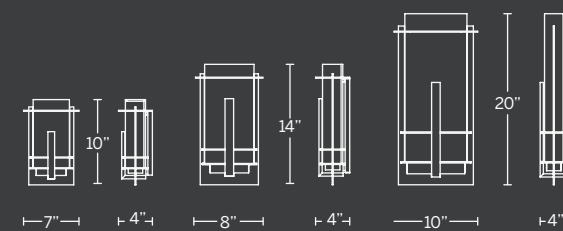

KYOTO

A Shinto inspired architectural design. Miter cut and joined white ceramic-glazed glass provides crisp lines to complement the hardware.

WS-W22510 WS-W22514 WS-W22520