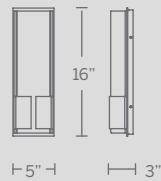

- Tempered, mitered glass diffuser with crystalline effect
- Dimmer: ELV
- No driver or transformer required
- Rated Life: 54,000 hours
- Color temp: 3500K
- CRI: 90

Model	Size	Wattage	Voltage	LED Lumens	Delivered Lumens	Finish
WS-25816	16"	24W	120V	2378	1597	CH Chrome

Example: WS-25827-CH