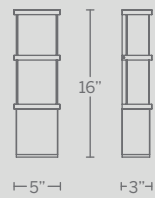

ELEVATION

Zen architecture. A sectional profile enhances the precisely drawn structural elements of the design. Silk-screened on glass diffuses soft ambient light while a down light delivers illumination for pathways in an all-LED design. Perfectly adorns entries, columns or walls in luxury resorts, restaurants and dwellings.

WS-W5216