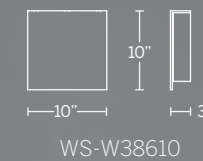

SQUARE

Four equal sides and a stream of light. Square artfully provides geometry to wall surfaces in the daytime when mounted in multiples while providing safe illumination of pathways and dramatic visual intrigue in the evening. Perfect for wall grazing surfaces.

- State-of-the art LEDs in a geometric form
- Dimmer: ELV
- No driver or transformer required
- Rated Life: 54,000 hours
- Color temp: 3000K
- 277V options available (special order)
- CRI: 90

Model	Size	Wattage	Voltage	LED Lumens	Delivered Lumens	Finish
WS-W38608	8"	11W	120V	800	391	BK Black
WS-W38610	10"	18W		1400	700	BZ Bronze

Example: WS-W38608-BZ
For 277V special order, add an "F" before the finish: WS-W38608F-BZ