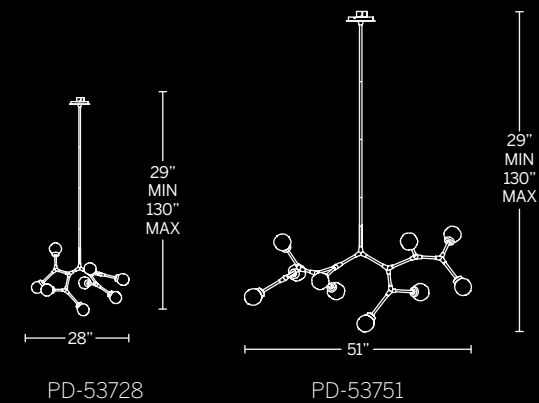

CATALYST

Make a bold, breathtaking design statement with extraordinary works of art created in free form. Mounted individually or grouped to create larger chandeliers for ballrooms, lobbies and large living areas. This luxurious, modern adjustable luminaire is offered in three sizes in both polished nickel and aged brass.

- Hang straight swivel
- Arms are adjustable to customize look
- Exclusive free formed mouth-blown art glass with flecks of sterling silver or 14K gold
- Dimmer: ELV
- Universal 120V-220V-277V installs within junction box, driver dimensions: 2.8" x 1.3" x 1.2"
- Three 12" and one 6" down rods included (additional sold separately)
- Rated Life: 50,000 hours
- Color temp: 3000K
- CRI: 90

Model	Size	Wattage	Voltage	LED Lumens	Delivered Lumens	Finish
PD-53728	28"	15W	120-277V	795	737	AB Aged Brass
PD-53751	51"	18W	120-277V	1200	999	PN Polished Nickel

Example: PD-53751-PN