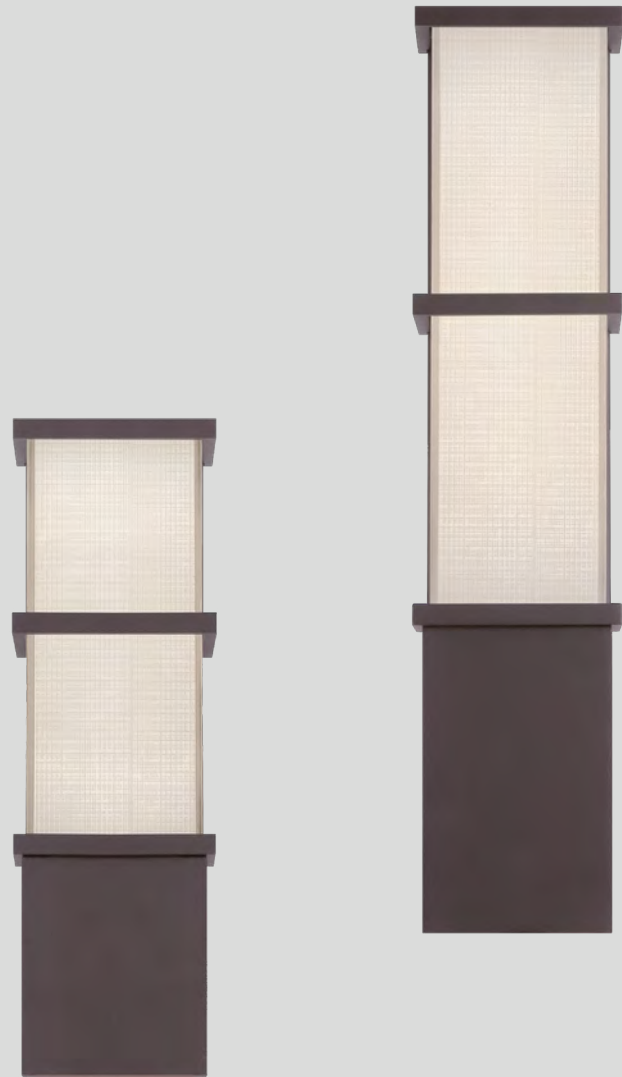

ELEVATION

Zen architecture. A sectional profile enhances the precisely drawn structural elements of the design. Silk-screened on glass diffuses soft ambient light while a down light delivers illumination for pathways in an all-LED design. Perfectly adorns entries, columns or walls in luxury resorts, restaurants and dwellings.