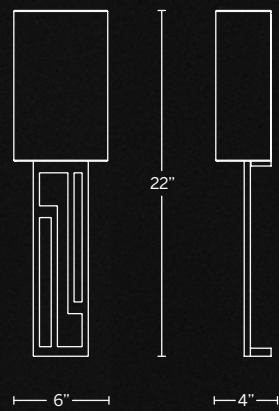

VANDER

Reimagine luxury in elegant, comfortable style with a complete lighting experience. A bold silhouette complemented by a three color temperature selectivity creates just the right mood for your setting.

- Woven fabric shade and geometric metalwork
- Built in color temperature adjustability. Switch from 2700K/3000K/3500K
- No driver or transformer required
- Dimmer: ELV, TRIAC
- Rated Life: 54,000 hours
- CRI: 90

Model	CCT	Size	Wattage	Voltage	LED Lumens	Delivered Lumens	Finish
WS-26222-30	3000K	22"	11W	120V	882	543	BK Black BN Brushed Nickel

Example: WS-26222-30-BK
For 2700K add "-27", 3500K add "-35" before the finish: WS-26222-27-BK