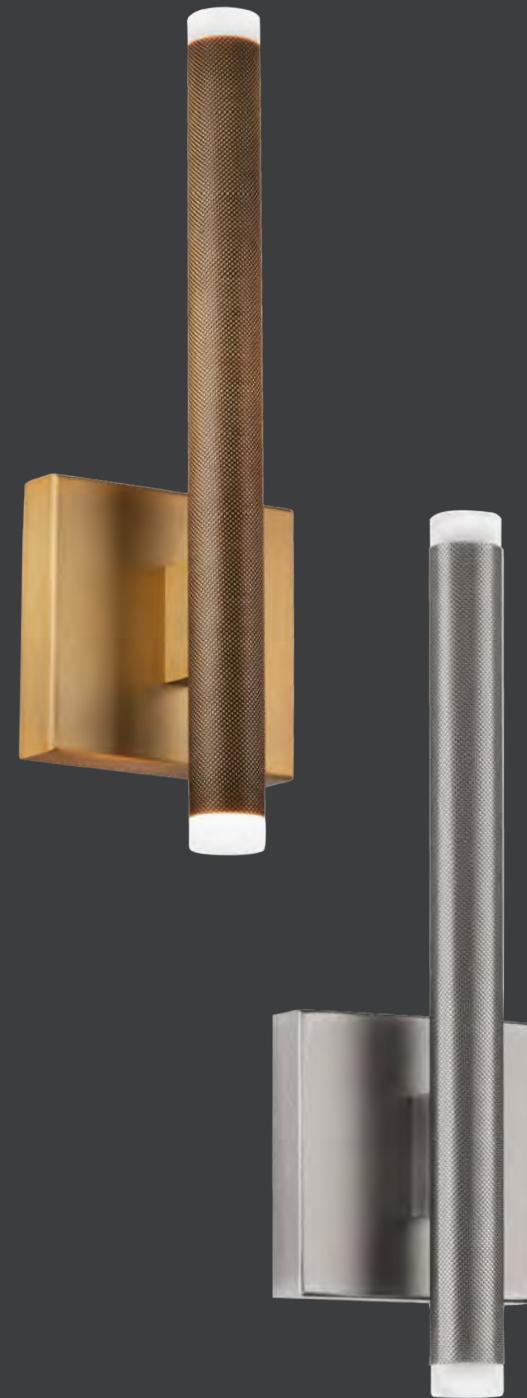

- Knurled casing with textured cross hatch pattern
- Up and down illumination
- May be mounted on wall vertically or upside down
- Dimmer: ELV, TRIAC, 0-10V
- Thin canopy conceals a proprietary universal 120V-220V-277V driver
- Rated Life: 50,000 hours
- Color temp: 3000K
- CRI: 90

Model	Size	Wattage	Voltage	LED Lumens	Delivered Lumens	Finish
WS-67015	15"	9W	120-277V	617	542	AB Aged Brass AN Antique Nickel

Example: WS-67015-AB