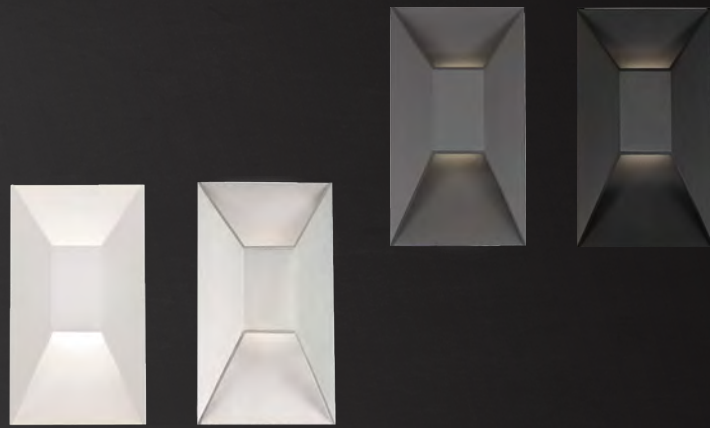

Example: WS-W18218-BK

MAGLEV

An ultra-functional balanced sconce. This LED wall luminaire employs an etched glass diffuser that delivers interest generating bidirectional illumination. ADA compliance allows usage in high traffic hospitality and light commercial spaces. 3 CCTs available for customized selection. Mounts in all orientations.