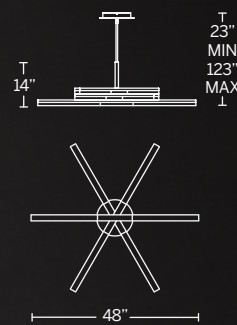

- Hang straight swivel
- Three 12" and one 6" down rod included (additional sold separately)
- Articulating stems made of reclaimed crystal
- Dimmer: ELV, TRIAC, 0-10V
- Thin canopy conceals a proprietary universal 120V-220V-227V driver
- Rated Life: 50,000 hours
- Color temp: 3000K
- CRI: 90