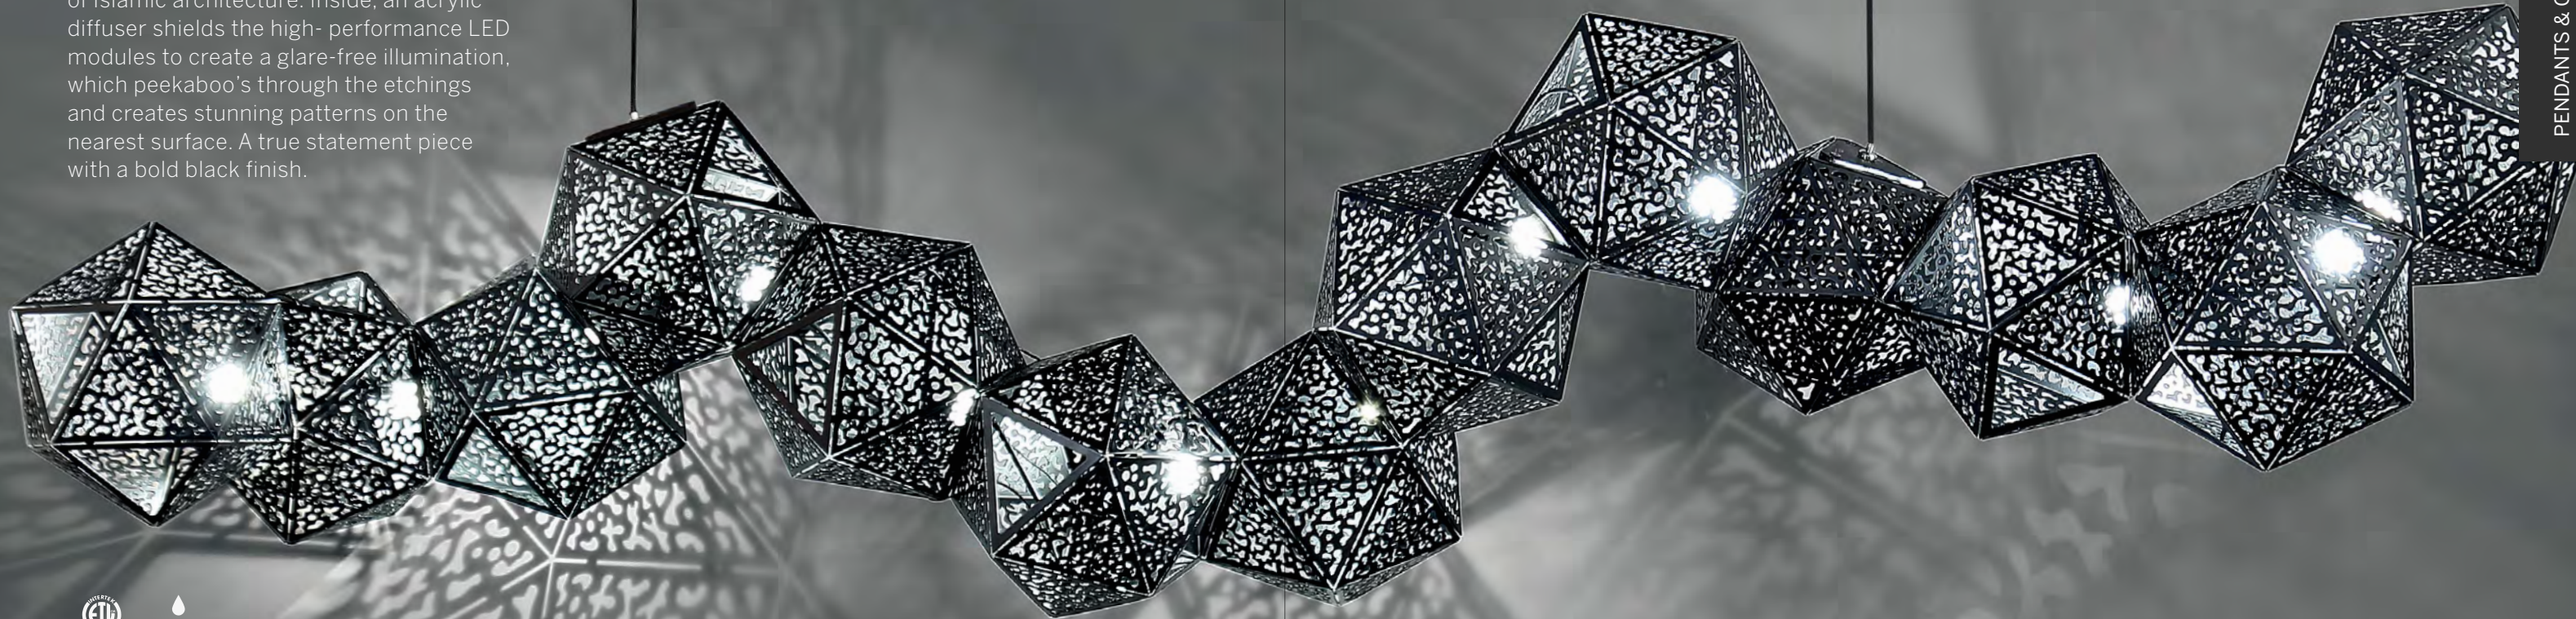

RIDDLE

Riddle's intricate pattern and joinery is no joke. Our expert craftsmen use a special wet-etching process to create a textural motif that looks like a mash up of Sol Lewitt and the complex geometric shapes of Islamic architecture. Inside, an acrylic diffuser shields the high-performance LED modules to create a glare-free illumination, which peekaboo's through the etchings and creates stunning patterns on the nearest surface. A true statement piece with a bold black finish.

PENDANTS & CHANDELIERS

- Wet-etched steel with matching black cables and hardware
- Injection-molded acrylic diffuser inside
- Thin, powered aircraft cables provide an ultra-clean look for adjustable suspension height
- Dimmer: ELV, TRIAC, 0-10V
- Canopy conceals a proprietary universal 120V-220V-277V driver
- Rated Life: 50,000 hours
- Color temp: 3000K
- CRI: 90

Model	Size	Wattage	Voltage	LED Lumens	Delivered Lumens	Finish
PD-62864	64"	33W	120-277V	526	400	BK Black

Example: PD-62864-BK