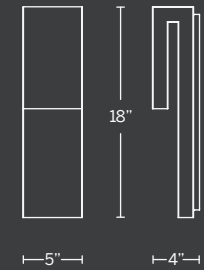

DOUBLE DOWN

Parlay your bet with this winning hand. The dual down light sconce delivers layered lighting from an architectural style with twin down lights emanating from different levels for a tiered effect. Designed in a unique format, this sconce makes a welcoming entry light or intriguing sconce.