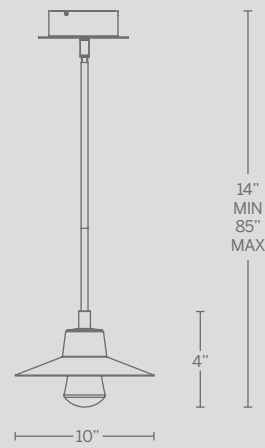

Model	Size	Wattage	Voltage	LED Lumens	Delivered Lumens	Finish
PD-W28515	15"	13W	120V	495	431	BK ORB

Example: PD-W28515-BK

SUSPENSE

A more refined version of a classic hanging lantern, this modern design adds an element of intrigue with a touch of tradition. Efficient, state-of-the-art LED emits light through mouth-blown clear glass for a clean projection.