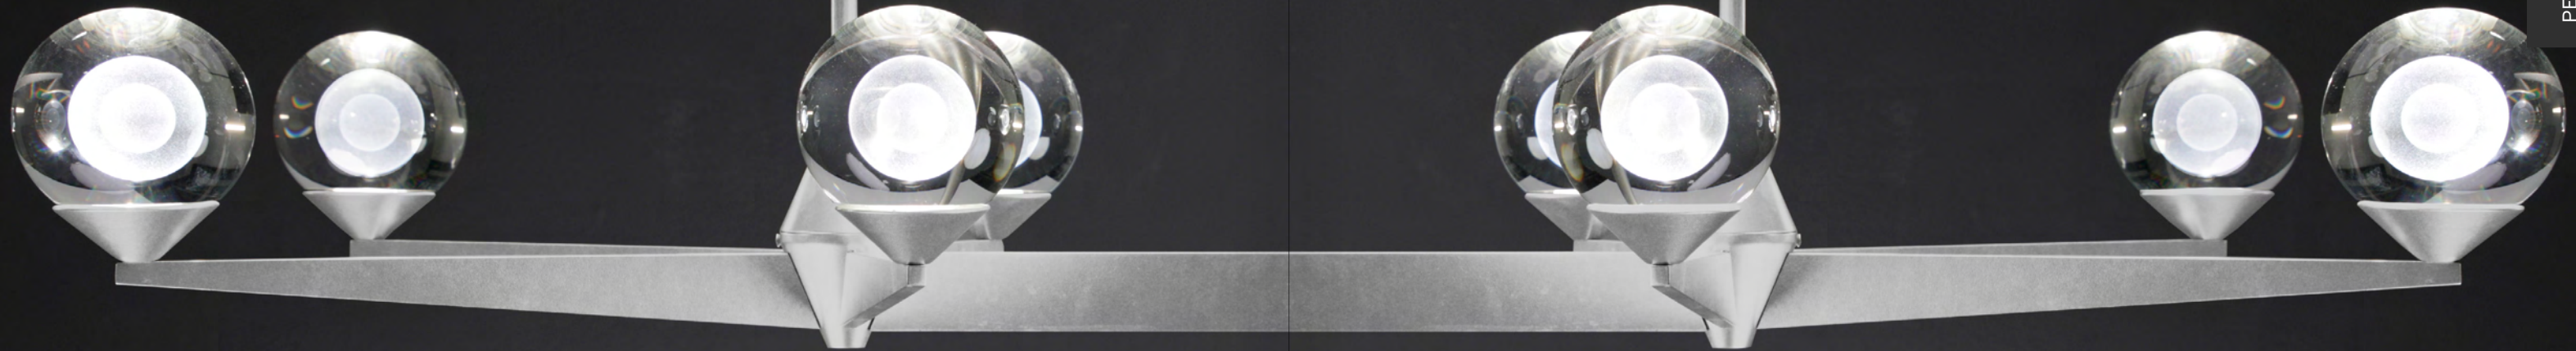

- Downward illumination
- Natural wood grain and color variation with each unique piece
- Slide-on square canopy with minimal hardware
- Thin powered aircraft cables provide an ultra clean look for adjustable suspension height
- Thin canopy conceals a proprietary universal 120V-220V-277V driver
- Dimmer: ELV, TRIAC, 0-10V
- Rated Life: 50,000 hours
- Color Temp: 3000K
- CRI: 90

Model	Size	Wattage	Voltage	LED Lumens	Delivered Lumens	Finish
PD-34228	28"	30W	120-277V	2225	1559	BK Black

Example: PD-34228-BK

TIDAL

A unique twist on decorative modern lighting. Generous proportions and meticulous attention to detail make this floating sculpture a must-have for any interior.

- Light is evenly diffused through laser etched crystal ball
- Three 12" and one 6" down rods included (additional sold separately)
- Hang straight swivel
- Thin canopy conceals a proprietary universal 120V-220V-277V driver
- Rated Life: 50,000 hours
- Color Temp: 3000K
- CRI: 90

Model	Size	Wattage	Voltage	LED Lumens	Delivered Lumens	Finish
PD-82042	42"	44W	120-277V	4320	4104	AB Aged Brass BK Black SN Satin Nickel

Example: PD-82042-SN

DOUBLE BUBBLE

A captivating linear chandelier adorned with eight spherical laser-etched shades bringing a sophisticated, retro elegance. A showstopping statement piece available in three distinctive finishes.