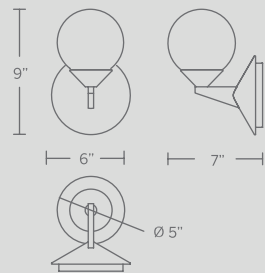

DOUBLE BUBBLE

Sleek, minimal, abstract. Designed like a larger orb possessing a smaller sphere, elegant luminosity is diffused through a laser etched crystal ball. Mount upwards or downwards depending on your desired look and application. Available in three lustrous finishes- aged brass, black and satin nickel.