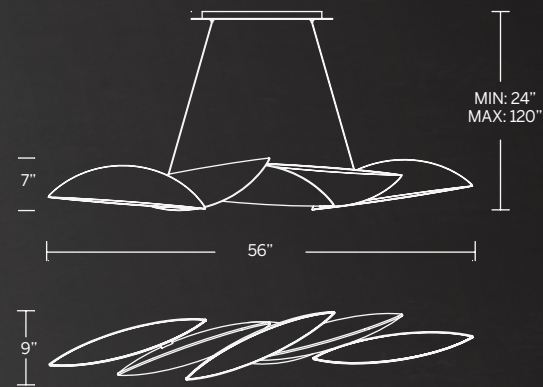

- Up and downward illumination
- Slide-on almond shaped canopy with minimal hardware
- Thin powered aircraft cables provide an ultra clean look for adjustable suspension height
- Thin canopy conceals a proprietary universal 120V-220V-277V driver
- Dimmer: ELV, TRIAC
- Rated Life: 50,000 hours
- Color Temp: 3000K
- CRI: 90