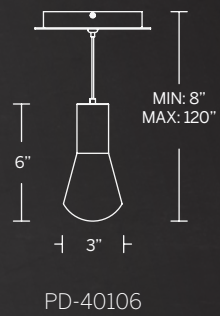

PLUM

Irresistible as fruit from the garden of Eden. Sleek modern elegance with a retro Edison reference and as mesmerizingly cloudy as though staring into a crystal ball. Align these mini pendants in multiples across a table, island, counter or bar to make a dramatic design statement. Thin powered aircraft cable allows you to custom tailor pendant height.

- Thin powered aircraft cables provide an ultra clean look for adjustable suspension height
- Spin-on round canopy with minimal hardware
- Thin canopy conceals a proprietary 120V/277V driver
- Dimmer: ELV, TRIAC
- Rated Life: 50,000 hours
- Color temp: 3000K
- CRI: 90

Model	Size	Wattage	Voltage	LED Lumens	Delivered Lumens	Finish
PD-40106	6"	7W	120/277V	419	359	AB Aged Brass BK Black SN Satin Nickel

Example: PD-40106-AB