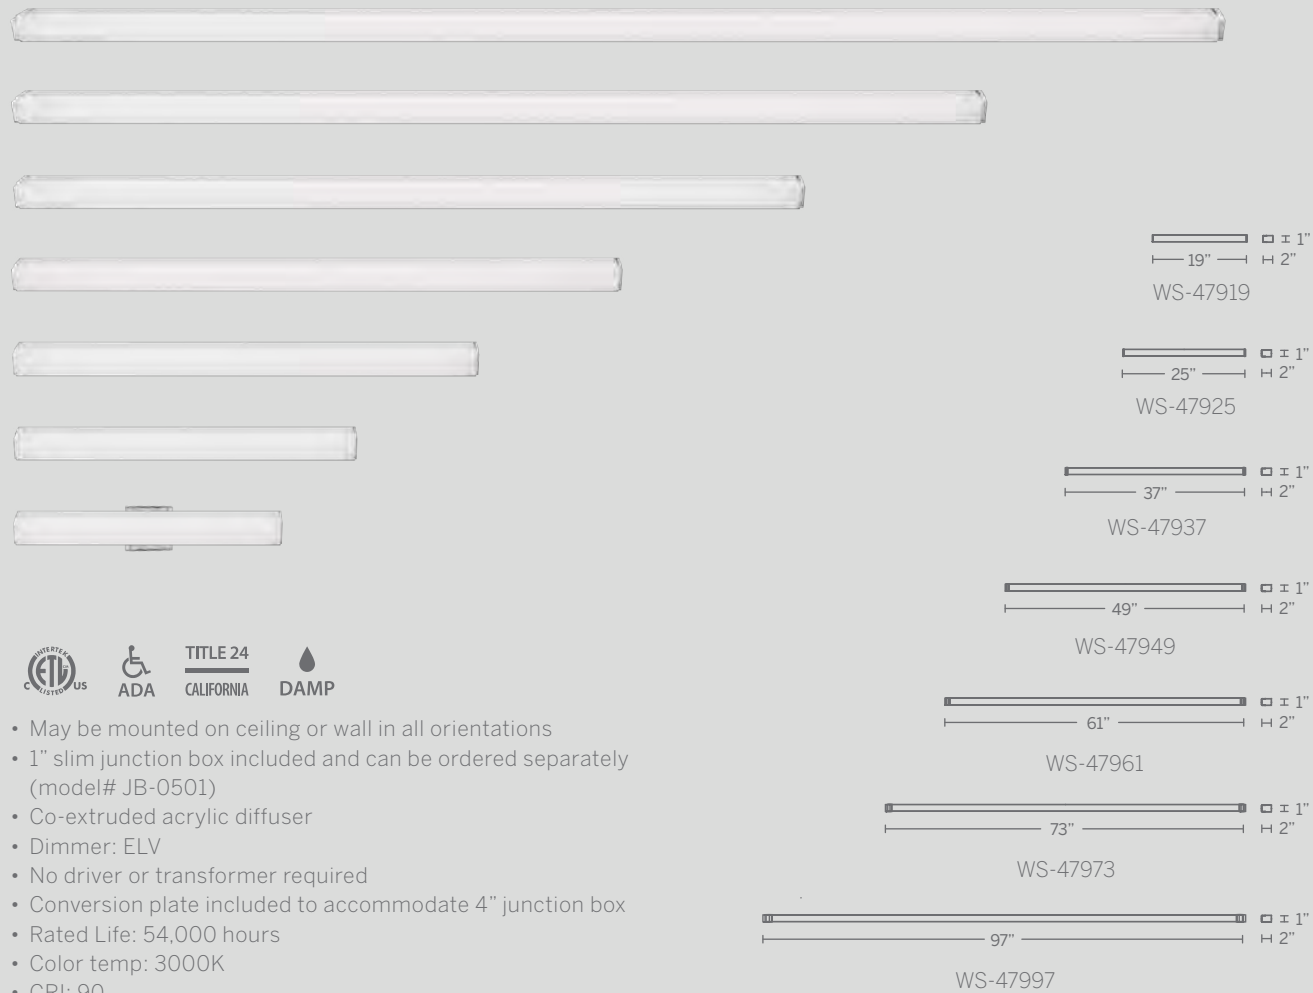

LIGHTSTICK

Modern and ultra-minimal. A slender bar of light constructed from a co-extrusion of clear and white acrylic affords the luxurious dimensional look of cased glass but durable enough for its dramatic proportions. Mount horizontally or vertically or even at angles on walls and ceilings.

- May be mounted on ceiling or wall in all orientations
- 1" slim junction box included and can be ordered separately (model# JB-0501)
- Co-extruded acrylic diffuser
- Dimmer: ELV
- No driver or transformer required
- Conversion plate included to accommodate 4" junction box
- Rated Life: 54,000 hours
- Color temp: 3000K
- CRI: 90

Model	Size	Wattage	Voltage	LED Lumens	Delivered Lumens	Finish
WS-47919	19"	17W		1268	975	
WS-47925	25"	22W		1708	1375	
WS-47937	37"	33W		2450	1949	
WS-47949	49"	44W	120V	3171	2479	AL
WS-47961	61"	46W		3651	2826	WT
WS-47973	73"	66W		4900	3782	
WS-47997	97"	88W		6342	4874	

Example: WS-47919-WT

SABRE

On the cutting edge of technology and aesthetics, bath lighting can now be both refined and robust. A sleek look with a durable and optically enhanced co-extruded acrylic diffuser, this watertight design is IP65 rated.