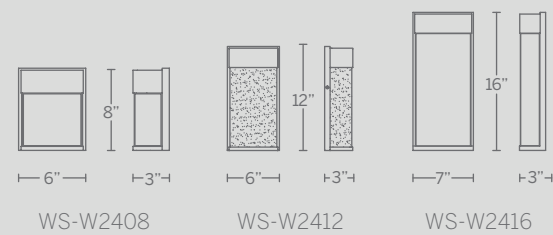

RAIN

Evoking an image of gentle rainfall, this Zen luminaire uses LED technology to highlight the clear seeded glass in an ADA compliant sconce.

- Clear seeded glass
- Dimmer: ELV
- No driver or transformer required
- Rated Life: 50,000 hours
- Color temp: 3000K
- CRI: 85

Model	Size	Wattage	Voltage	LED Lumens	Delivered Lumens	Finish
WS-W2408	8"					
WS-W2412	12"	8W	120V	327	146	BZ Bronze
WS-W2416	16"					

Example: WS-W2416-BZ

VITRINE

Raindrops falling gently on the window pane. This stunning effect is the result of concealed LEDs illuminating from above while casting a warm beam through clear hammered seeded, mouth blown optic glass. The durable body and minimalist design complement a multiplicity of architectural styles.

- Clear, seeded hammered mouth-blown glass
- Dimmer: ELV
- No driver or transformer required
- Rated Life: 54,000 hours
- Color temp: 3000K
- CRI: 90

Model	Size	Wattage	Voltage	LED Lumens	Delivered Lumens	Finish
WS-W32512	12"	5W		260	190	BK Black
WS-W32516	16"	11W	120V	612	454	BZ Bronze
WS-W32521	21"	16W		633	588	GH Graphite

Example: WS-W32516-BZ