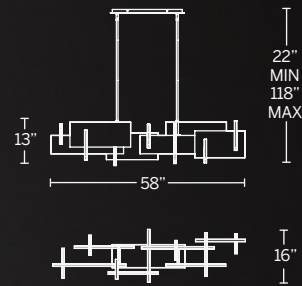

Model	Size	Wattage	Voltage	LED Lumens	Delivered Lumens	Finish
PD-79058	58"	83W	120-277V	6000	2617	AB Aged Brass BK Black

Example: PD-79058-BK