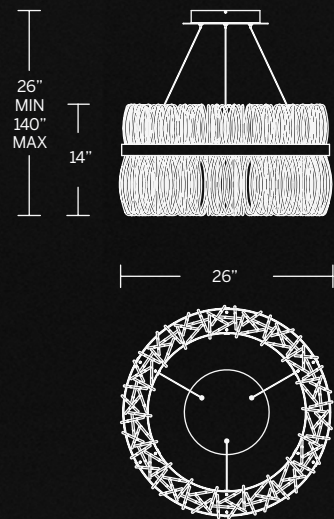

CHARLIZE

Innovative fiber optic strands carry light for an even up and downward glow. A brilliant ring rounds out this impressive, uniquely crafted luminaire. Delicate contoured lines bathe you with inviting illumination.

- Fiber optics carries light for an even up and down illuminating glow
- Inner plate creates a mirrored effect
- Spin-on round canopy with minimal hardware
- Thin power aircraft cables provide an ultra clean look for adjustable suspension height
- Proprietary universal 120V-220V-277V driver concealed within canopy
- Dimmer: ELV, TRIAC, 0-10V
- Rated Life: 50,000 hours
- Color Temp: 3000K
- CRI: 90

Model	Size	Wattage	Voltage	LED Lumens	Delivered Lumens	Finish
PD-48226	26"	112W	120-277V	5200	2406	BK Black

Example: PD-48226-BK