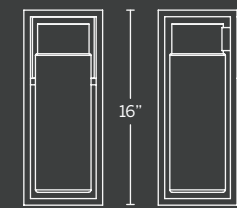

STRUCTURE

A refreshing look for refined tastes. A raindrop glass cylinder suspended within an architectural frame. Beautifully illuminated with LED down lighting for a magical appearance of crystallized effervescence.

WS-W5416