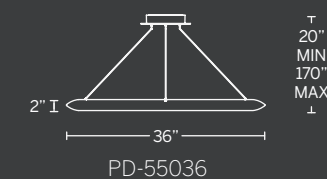

THE RING

Simple yet refined. An elevated ring suspended above by its ultra-thin aircraft cables. Brushed aluminum or black finishes accentuate the tailored profile and seamless construction.

- Spin-on round canopy with minimal hardware
- Built in color temperature adjustability
- Switch from 2700K/3000K/3500K
- Thin, powered aircraft cables provide an ultra-clean look for adjustable suspension height
- Dimmer: ELV, TRIAC, 0-10V
- Canopy conceals a proprietary universal 120V-220V-277V driver
- Rated Life: 50,000 hours
- Color temp: 2700K, 3000K, 3500K
- CRI: 90

Model	CCT	Size	Wattage	Voltage	LED Lumens	Delivered Lumens	Finish
PD-55024-30		24"	22W		1891	1368	BK Black
PD-55036-30	3000K	36"	30W	120-277V	2791	2083	AL Brushed Aluminum
PD-55048-30		48"	44W		3968	3126	

Example: PD-55024-30-AL
For 2700K add "-27", 3500K add "-35" before the finish: PD-55046-27-AL