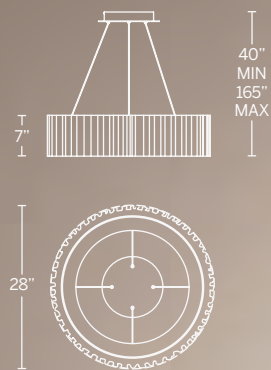

RHIANNON

A statement-maker and show-stopper hanging gracefully mesmerizing with its reclaimed crystal band. Artisans inset the crystal individually with great attention to detail, achieving a pattern laced with depth and texture.