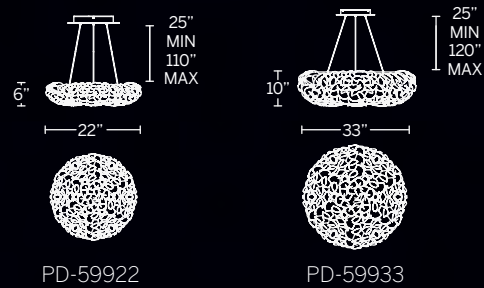

FLUFFY

A soft feathered piece with a heavenly look. Handcrafted of detailed acrylic that emerges into a glowing cluster of interlocking petals with frosted edges. Celestial silk-screened petals diffuse the light with incredible texture around the fixture for a tone on tone style.

PENDANTS & CHANDELIERS

- Thin canopy conceals a proprietary universal 120V-220V-277V driver
- Magnetic tool-free shade installation for easy maintenance
- Thin, powered aircraft cables provide an ultra-clean look for adjustable suspension height
- Dimmer: ELV, TRIAC, 0-10V
- Rated Life: 50,000 hours
- Color temp: 3000K
- CRI: 90

Model	Size	Wattage	Voltage	LED Lumens	Delivered Lumens	Finish
PD-59922	22"	32W	120-277V	2718	2333	BN
PD-59933	33"	44W		3980	3375	

Example: PD-59922-BN