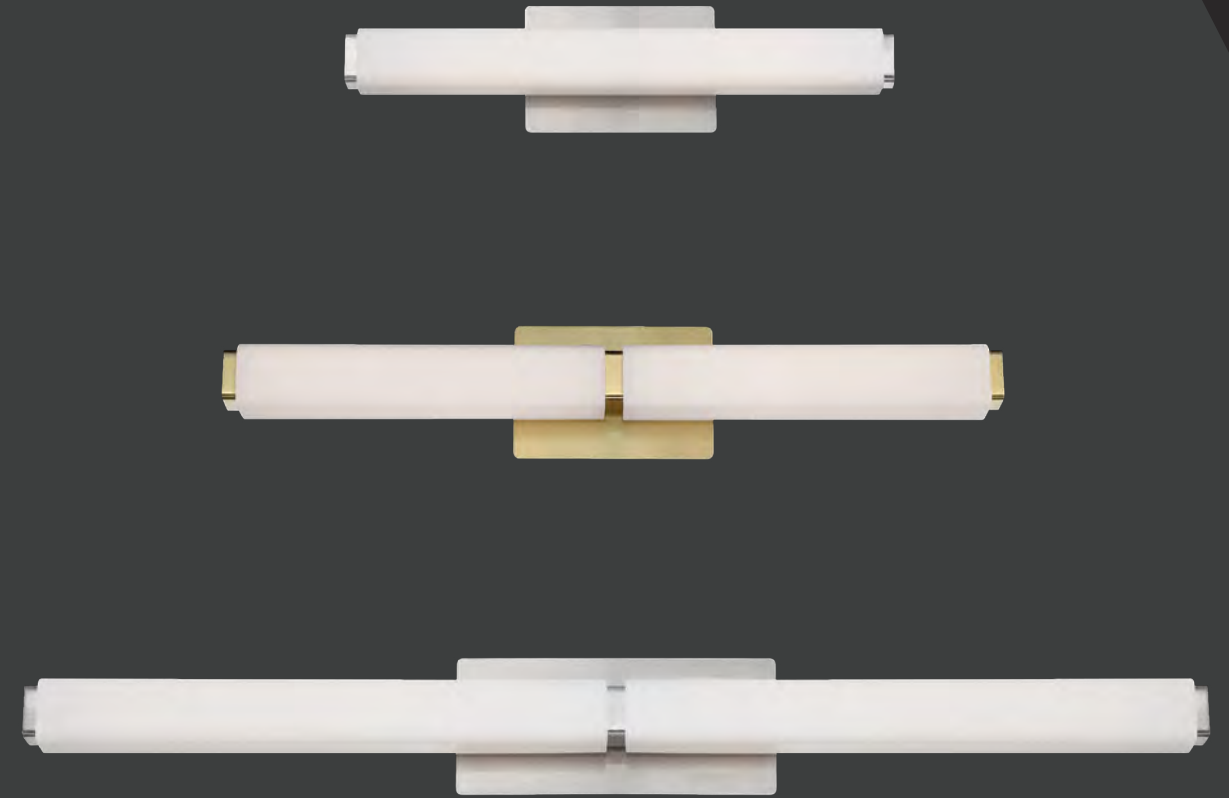

VOGUE

- Mouth-blown opal glass diffuser
- May be mounted on wall in all orientations
- Dimmer: ELV
- No driver or transformer required
- Rated Life: 50,000 hours
- Built in color temperature adjustability. Switch from 2700K/3000K/3500K
- 277V option available (special order)
- CRI: 90

Model	CCT	Size	Wattage	Voltage	LED Lumens	Delivered Lumens	Finish
WS-3120	3000K	20"	34W	120V	2849	2139	BN Brushed Nickel BR Brushed Brass
WS-3127		27"	41W		3895	2993	BZ Bronze CH Chrome
WS-3139		39"	66W		5574	4362	

Example: WS-3139-BR
For 277V special order add an "F" before the finish: WS-3139F-BR
For 2700K special order add a "-27", 3500K add a "-35" before the finish: WS-3139-35-BR