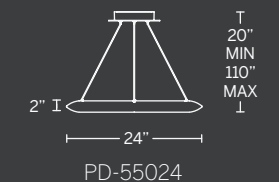

THE RING

Simple yet refined. An elevated ring suspended above by its ultra-thin aircraft cables. Brushed aluminum or black finishes accentuate the tailored profile and seamless construction.

- Spin-on round canopy with minimal hardware
- Built in color temperature adjustability
- Switch from 2700K/3000K/3500K
- Thin, powered aircraft cables provide an ultra-clean look for adjustable suspension height
- Dimmer: ELV, TRIAC, 0-10V
- Canopy conceals a proprietary universal 120V-220V-277V driver
- Rated Life: 50,000 hours
- Color temp: 2700K, 3000K, 3500K
- CRI: 90

Model	CCT	Size	Wattage	Voltage	LED Lumens	Delivered Lumens	Finish
PD-55024-30		24"	22W		1891	1368	BK Black
PD-55036-30	3000K	36"	30W	120-277V	2791	2083	AL Brushed Aluminum
PD-55048-30		48"	44W		3968	3126	

Example: PD-55024-30-AL
For 2700K add "-27", 3500K add "-35" before the finish: PD-55046-27-AL