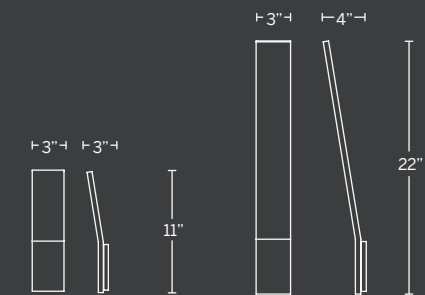

WS-11511

WS-11522

Model	Size	Wattage	Voltage	LED Lumens	Delivered Lumens	Finish
WS-11511	11"	10W	120V	753	621	AL Brushed Aluminum
WS-11522	22"	19W	120V	1494	1253	BK Black WT White

Example: WS-11511-AL
For 277V special order, add an "F" before the finish: WS-11511F-AL