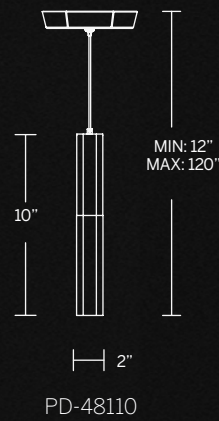

BASALT

Reminiscent of great coastal rock formations, this elegant pendant captivates with reclaimed crystal shards frozen and illuminated to sparkle. This sleek mini pendant carries its weight with a luxurious upscale appeal. Align in groups above islands, tables and counters as a design alternative over traditional hanging elements. A statement making luxury created with a minimalist vocabulary.

- Thin powered aircraft cables provide an ultra clean look for adjustable suspension height
- Spin-on hexagonal canopy with minimal hardware
- Thin canopy conceals a proprietary 120V/277V driver
- Dimmer: ELV, TRIAC
- Rated Life: 50,000 hours
- Color temp: 3000K
- CRI: 90

Model	Size	Wattage	Voltage	LED Lumens	Delivered Lumens	Finish
PD-48110	10"	9W	120/277V	544	340	BN Brushed Nickel

Example: PD-48110-BN