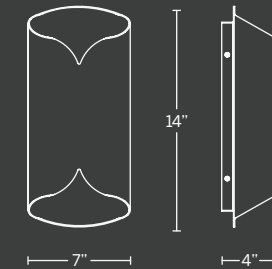

- 14k gold leaf interior
- May be mounted on wall in all orientations
- No driver or transformer required
- Dimmer: ELV, TRIAC
- Rated Life: 54,000 hours
- Color temp: 3000K
- CRI: 90

Model	Size	Wattage	Voltage	LED Lumens	Delivered Lumens	Finish
WS-42114	14"	21W	120V	851	647	BZ/GL Bronze/Gold Leaf

Example: WS-42114-BZ/GL