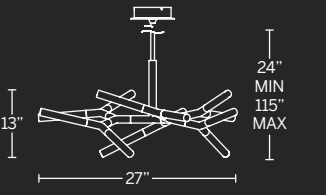

KRYPTONITE

An elaborate modern array of wands crowned with crystals illuminated by LEDs. Slim low profile adjustable elemental cylindrical designs for modern vignettes created in free form. This chandelier can stand alone or be ganged together in multiples.

- Rotatable arms
- Cylindrical crystalized Piastra crystal
- Adjust at joints to customize look
- Dimmer: ELV
- Canopy conceals a proprietary universal 120V-220V-277V driver
- Three 12" and one 6" down rods included (additional sold separately)
- Rated Life: 50,000 hours
- Color temp: 3000K
- CRI: 90

Model	Size	Wattage	Voltage	LED Lumens	Delivered Lumens	Finish
PD-54732	32"	31W	120-277V	1195	962	PN Polished Nickel/Piastra Crystal
PD-54765	55"	46W		1780	1217	

Example: PD-54765-PN

PD-54732