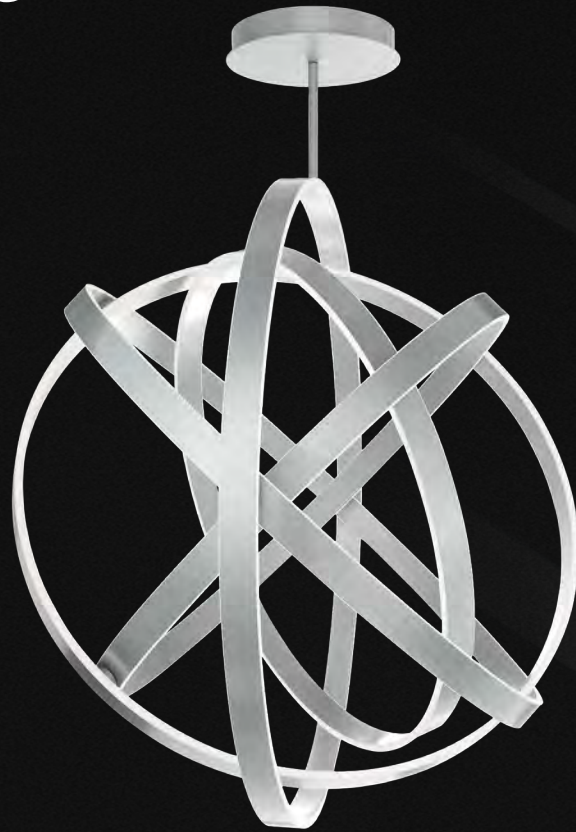

KINETIC

How do you improve on perfection? Featuring a black or titanium finish and fifth ring, Kinetic is bigger and bolder than ever. Adjust the rings for a personalized look.

- Adjustable rings for customizable form
- Dimmer: 0-10V
- Canopy conceals a proprietary universal 120V-220V-277V driver
- Three 12" and one 6" down rods included (additional sold separately)
- Rated Life: 50,000 hours
- Color temp: 3500K
- CRI: 80

Model	Size	Wattage	Voltage	LED Lumens	Delivered Lumens	Finish
PD-61760	60"	300W	120-277V	7438	5950	BK TT

Example: PD-61760-BK