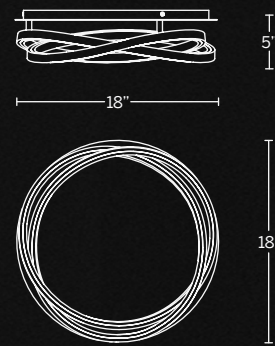

BATH & INTERIOR SCONCES

WS-3618 & WS-3624

WS-3611

FLUSH MOUNTS

VELOCE

Unique and playful. Enhance your modern space with this eye catching form. Two smooth rings wrap around each other rest at various angles, creating a thought provoking display.