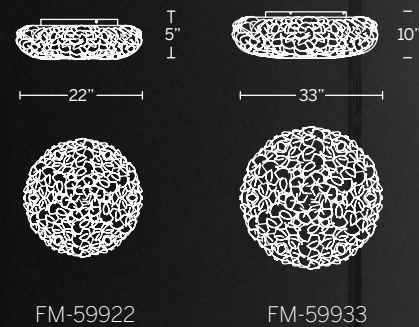

- Magnetic tool-free shade installation for easy cleaning
- Dimmer: ELV, TRIAC, 0-10V
- Thin canopy conceals a proprietary universal 120V-220V-277V driver
- Rated Life: 50,000 hours
- Color temp: 3000K
- CRI: 90

Model	Size	Wattage	Voltage	LED Lumens	Delivered Lumens	Finish
FM-59922	22"	32W	120-277V	2718	2333	BN Brushed Nickel
FM-59933	33"	42W		3980	3375	

Example: FM-59922-BN