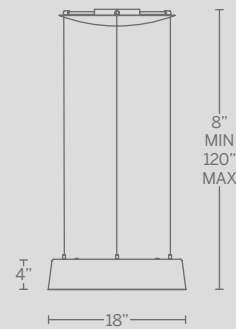

Model	Size	Wattage	Voltage	LED Lumens	Delivered Lumens	Finish
PD-51318	18"	55W	120V	4050	2618	GL Gold Leaf/Dark Bronze

Example: PD-51318-GL
For 277V special order, add an "F" before the finish: PD-51318F-GL

TANGO

Rhythmic beats reverberate in a dramatic larger than life pendant. A luxuriously cinched drum design carefully adorned in gold leaf. Tango is simple made sexy.