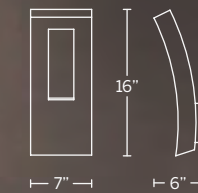

Example: WS-W5516-BZ

DAWN

From dusk to dawn, there's no better expression of modern minimalism than this outdoor sconce, an elegantly curved geometrical form with a bold cutout window. Powered by energy-efficient LEDs, bright indirect light is perfect for creating architectural accents and illuminated pathways.