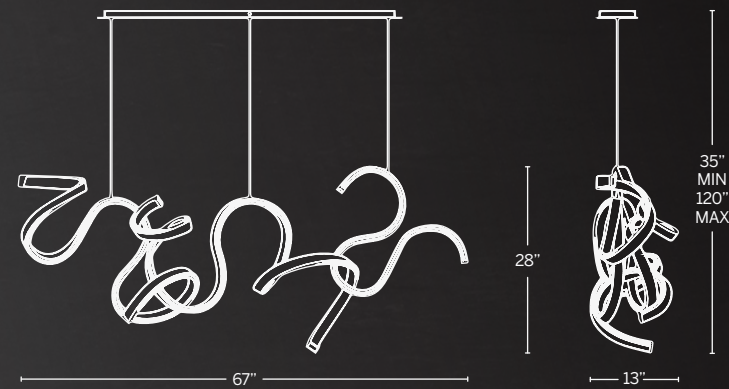

TEMPEST

Stay ahead of the curve with this creative, distinctive free formed design. Extreme contours, elegant proportions and sophisticated detailing for modern luxe spaces.

- Each free formed handcrafted piece lends itself to slight variations in size and curvature
- Slide-on rectangular canopy with minimal hardware
- Thin powered aircraft cables provide an ultra clean look for adjustable suspension height
- Thin canopy conceals a proprietary universal 120V-220V-277V driver
- Dimmer: ELV, TRIAC
- Rated Life: 50,000 hours
- Color Temp: 3000K
- CRI: 90

Model	Size	Wattage	Voltage	LED Lumens	Delivered Lumens	Finish
PD-44267	67"	68W	120-277V	6545	3338	BK Black ☐

Example: PD-44267-BK