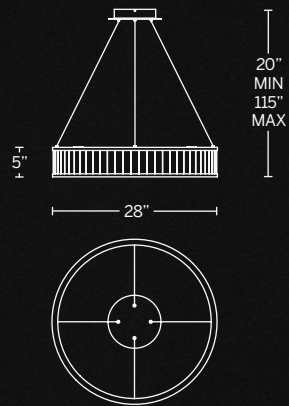

COLISEO

Where gracious living begins. Immaculate tiles of top-quality Spanish alabaster create a natural luxury set within a channel of luminous antique nickel. Simple elegance is subtly conveyed where no detail is spared including thin aircraft cables for power and suspension.

PD-72128

- First quality Spanish alabaster
- Each crafted fixture combines individual pieces of natural stone that feature unique veining and color variation
- Thin powered aircraft cables provide an ultra clean look for adjustable suspension height
- Spin-on round canopy with minimal hardware
- Dimmer: ELV, TRIAC, 0-10V
- Thin canopy conceals a proprietary universal 120V-220V-277V driver
- Rated Life: 50,000 hours
- Color temp: 3000K
- CRI: 90

Model	Size	Wattage	Voltage	LED Lumens	Delivered Lumens	Finish
PD-72128	28"	42W	120-277V	4242	2851	AN Antique Nickel

Example: PD-72128-AN