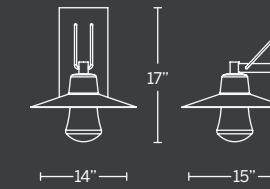

WS-W1917

- Thick clear mouth-blown glass
- Twist-lock glass for seamless appearance
- Dimmer: ELV, 0-10V
- Canopy conceals a proprietary universal 120V-220V-277V driver
- Rated Life: 70,000 hours
- Color temp: 3000K
- CRI: 90

Model	Size	Wattage	Voltage	LED Lumens	Delivered Lumens	Finish
WS-W1911	11"			860	548	BK Black
WS-W1915	15"	12W	120-277V	860	625	BZ Bronze
WS-W1917	17"			843	804	

Example: WS-W1911-BK