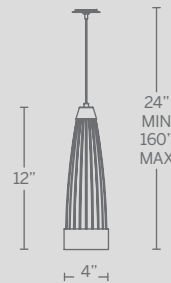

Model	Size	Wattage	Voltage	LED Lumens	Delivered Lumens	Finish
PD-80048	48"	78W	120-277V	2992	2064	BK Black TT Titanium

Example: PD-80048-BK

MYSTIC

Aluminum hardware encases a stunning seeded crystal that sparkles bright. The fluted K5 crystal is hand carved with V channels for an added optical and textural effect. Install Mystic in multiples to make a rich design statement.