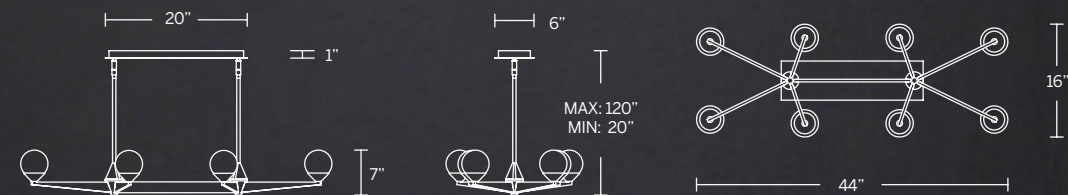

DOUBLE BUBBLE

A captivating linear chandelier adorned with eight spherical laser-etched shades bringing a sophisticated, retro elegance. A showstopping statement piece available in three distinctive finishes.

PENDANTS & CHANDELIERS

- Light is evenly diffused through laser etched crystal ball
- Six 12" and two 6" down rods included (additional sold separately)
- Hang straight swivel
- Thin canopy conceals a proprietary universal 120V-220V-277V driver
- Rated Life: 50,000 hours
- Color Temp: 3000K
- CRI: 90

Model	Size	Wattage	Voltage	LED Lumens	Delivered Lumens	Finish
PD-82044	44"	31W	120-277V	2880	2736	AB Aged Brass BK Black SN Satin Nickel

Example: PD-82044-SN