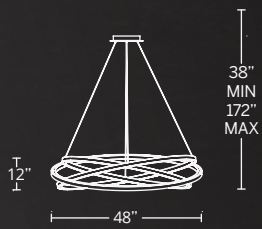

VELOCE

Interlocked bands of metal loop around and around on this simple yet oblique design. Veloce's rings can be adjusted for a more personalized shape. Thin, cables maintain a clean, refined look.

PD-24838

- Rotatable edge-lit metal bands 0°-25°
- Thin, powered aircraft cables provide an ultra-clean look for adjustable suspension height
- Dimmer: ELV, 0-10V
- Canopy conceals a proprietary universal 120V-220V-277V driver
- Rated Life: 50,000 hours
- Color temp: 3000K
- CRI: 90

Model	Size	Wattage	Voltage	LED Lumens	Delivered Lumens	Finish
PD-24826	26"	54W		3850	3593	BK Black
PD-24838	38"	79W	120-277V	3930	5261	TT Titanium
PD-24848	48"	107W		9235	5035	

Example: PD-24838-TT