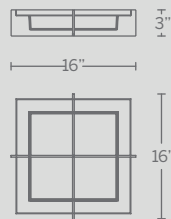

RAZOR

A matching compliment to chrome and nickel plated finishes, this impressive flush mount provides bright and beautiful lighting for task and general applications in residential and hospitality environments. Thick walled glass enhanced with detailed crosshatch polished stainless steel hardware for seaside interiors.

- Etched opal glass diffuser
- Polished 304 stainless steel hardware
- May be mounted on ceiling or wall
- Dimmer: ELV
- No driver or transformer required
- Rated Life: 80,000 hours
- Color temp: 3000K
- CRI: 90

Model	Size	Wattage	Voltage	LED Lumens	Delivered Lumens	Finish
FM-4716	16"	40W	120V	2800	1160	SS Stainless Steel

Example: FM-4716-SS