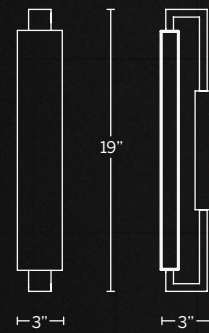

KINSMAN

Illuminating couture for interiors. Elegant contrasting stitched pebbled black leather and brushed nickel or combinations of warm brown leather and aged brass exude fashion runway references. This handsome luminaire adds upward and/or downward illumination. Perfect in a formal powder room or mounted over built-in library shelves in a study, this versatile light orients both vertically and horizontally. CCT selectable to choose any of three color temperatures to complement coordinating finishes.