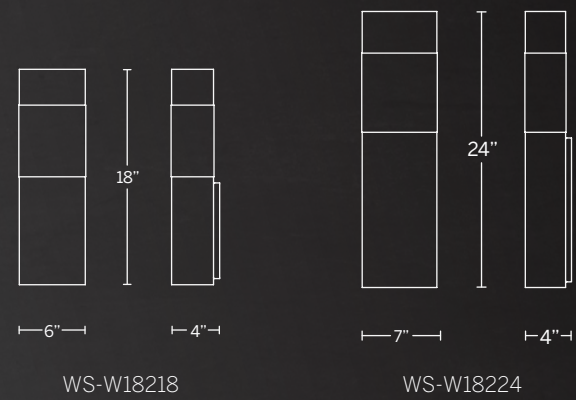

MONARCH

Modern allure beckons with this exterior wall luminaire, offering style with gorgeous illumination to your outdoor space.

- Artisanal textured pressed glass shade
- Ambient and downward illumination
- No driver or transformer required
- Dimmer: ELV, TRIAC
- Rated Life: 54,000 hours
- Color temp: 3000K
- CRI: 90