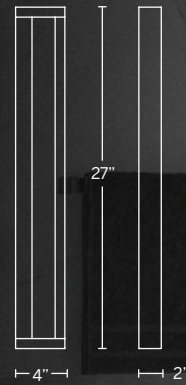

OPEN BAR

A window of opportunity. This intriguing bath bar features an open design that allows light to shine through. A CCT switch enables multiple color temperature options to customize the look and feel of the room. Utilizing state of the art ACLED driverless technology, the versatile luminaire comes with an optional 1" junction box that allows it to be installed to your precise position in the orientation of your choice.