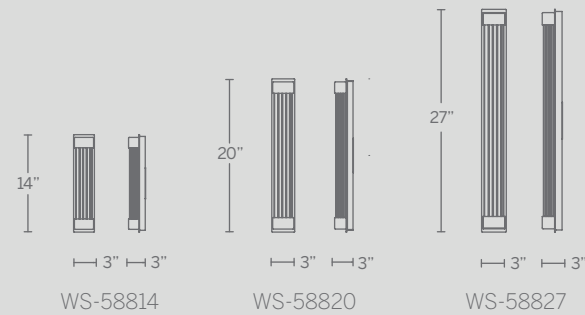

Model	Size	Wattage	Voltage	LED Lumens	Delivered Lumens	Finish
WS-58814	14"	15W		793	539	AB Aged Brass
WS-58820	20"	15W	120V	803	661	AB Aged Brass
WS-58827	27"	15W		836	718	AB Aged Brass

Example: WS-58820-AB

BURNING MAN

A refined touch to modern industrial décor. Deeply textured for a rough tactile aesthetic, this masculine utilitarian design also has brilliant ends encasing LED light sources while providing architectural up and down lighting.