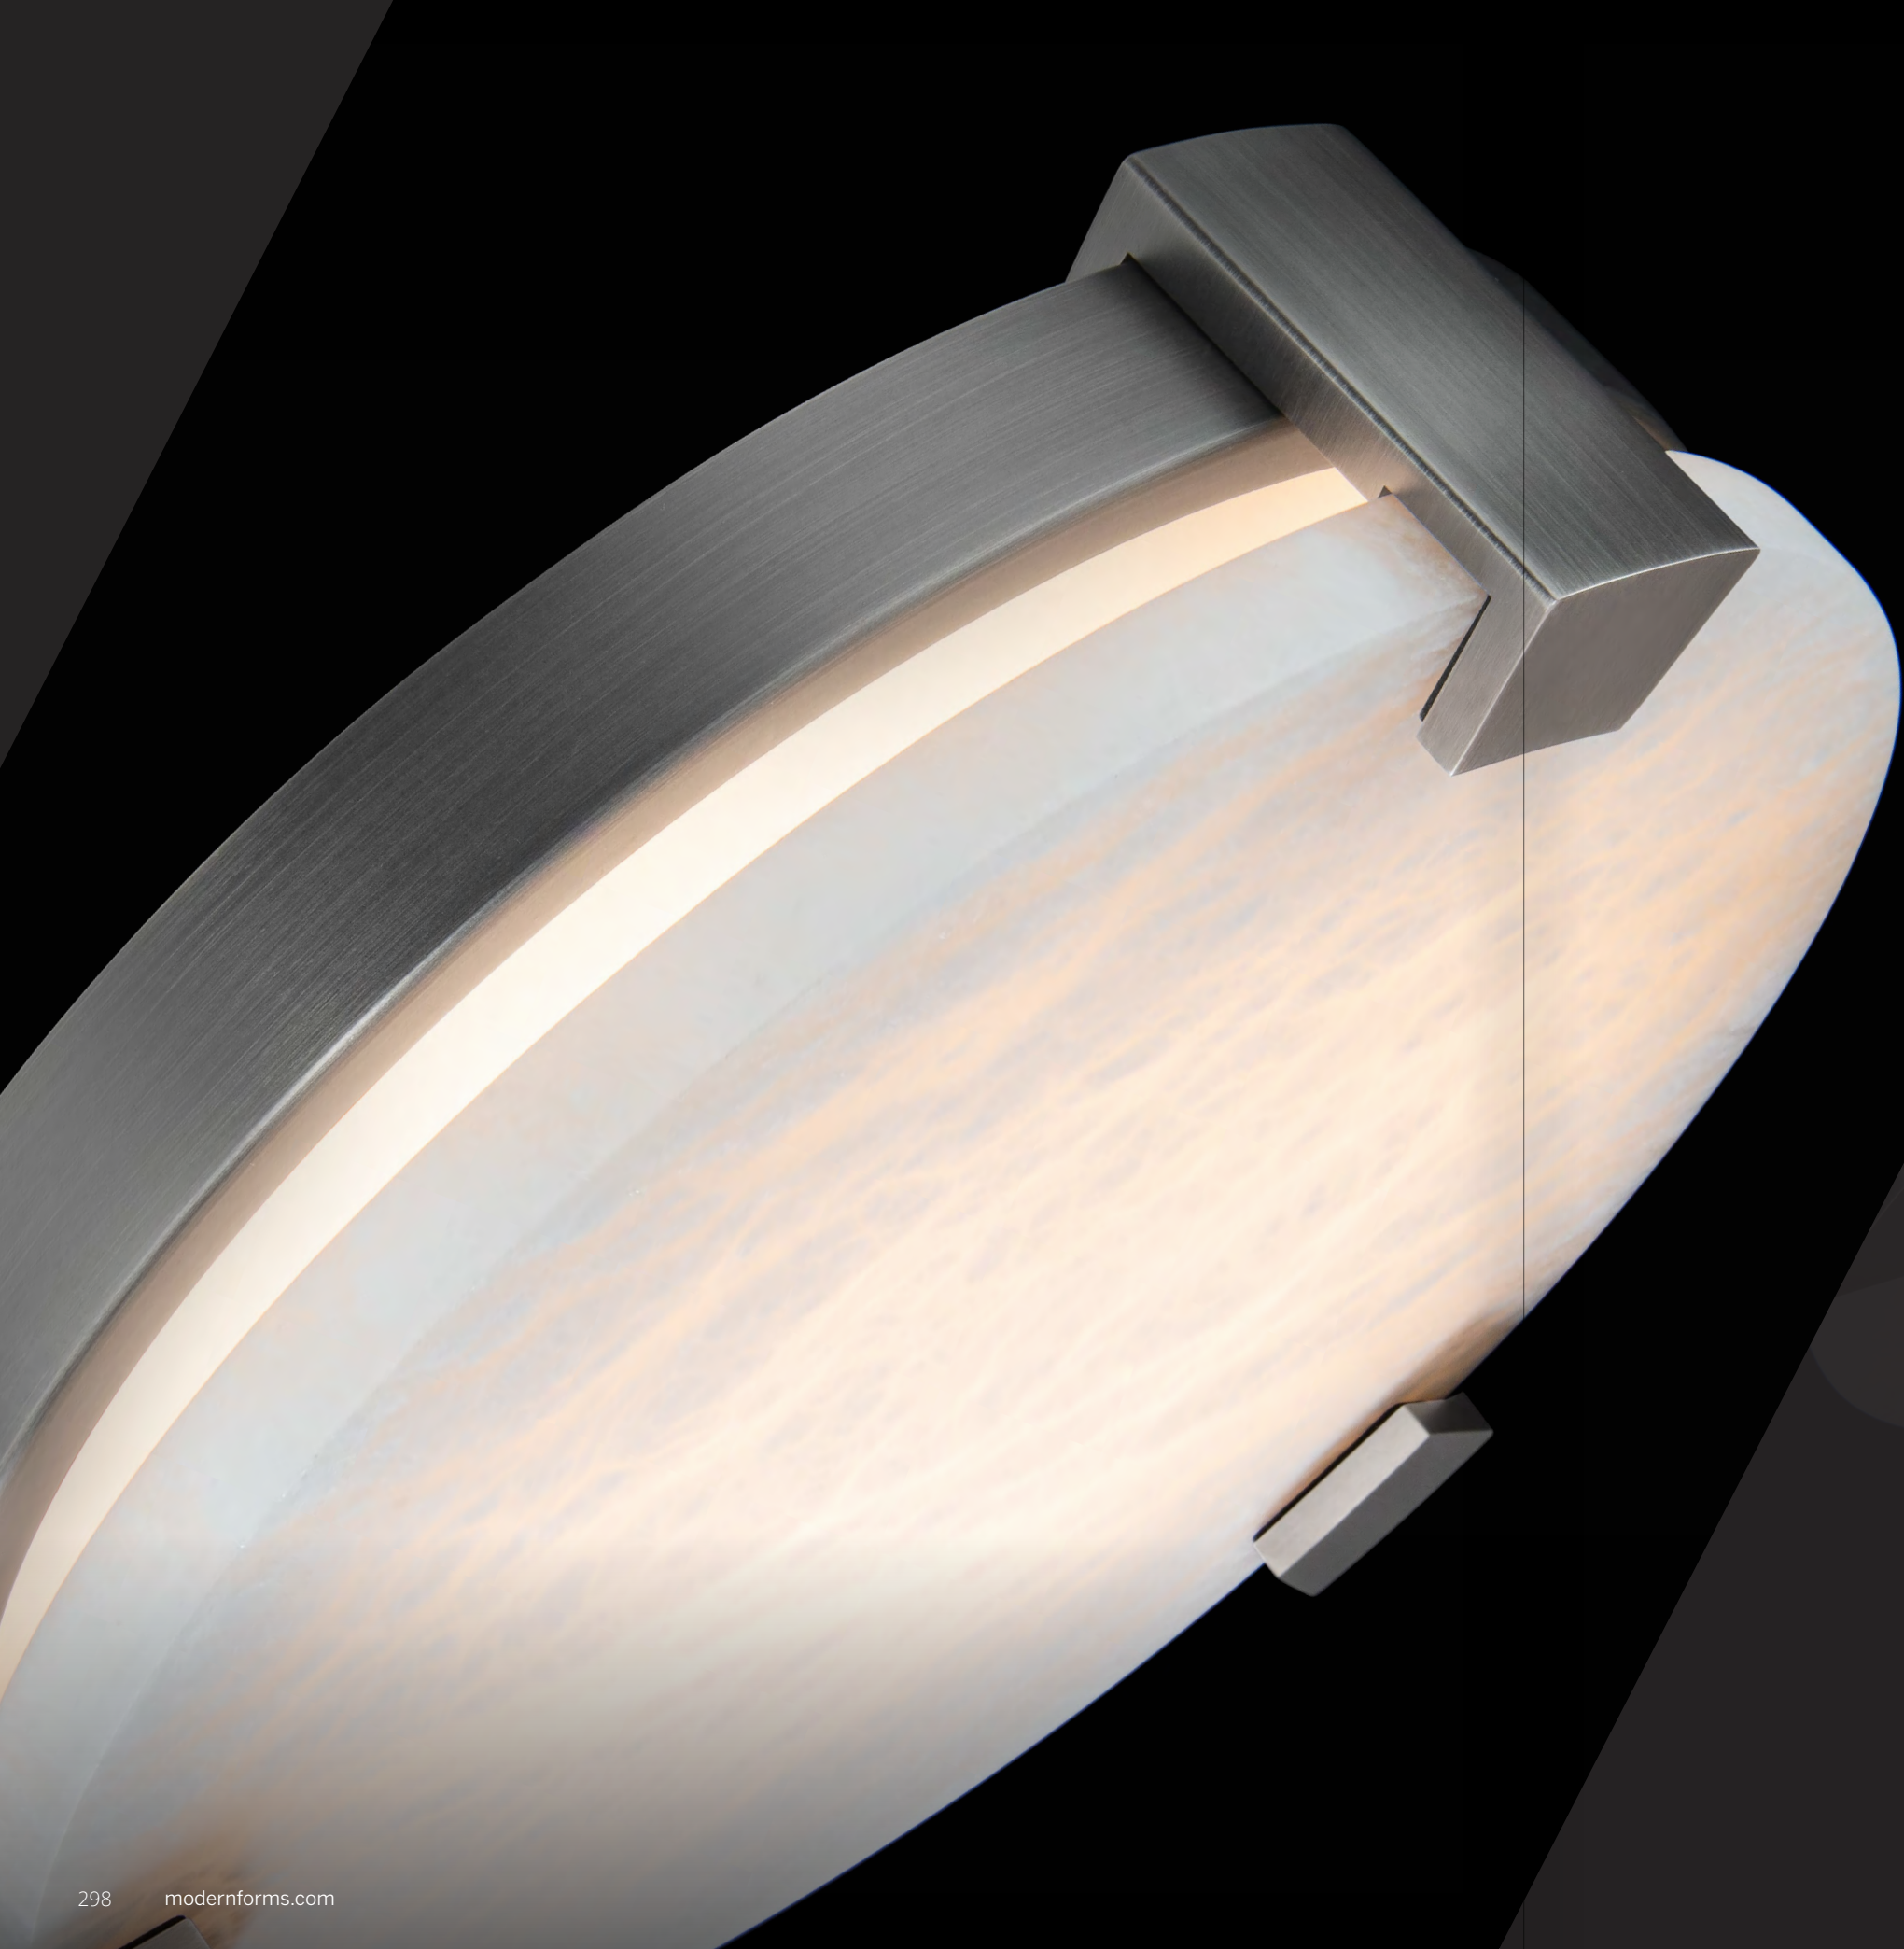

BATH & INTERIOR SCONCES

WS-3618 & WS-3624

WS-3611

FLUSH MOUNTS

VELOCE

Unique and playful. Enhance your modern space with this eye catching form. Two smooth rings wrap around each other rest at various angles, creating a thought provoking display.