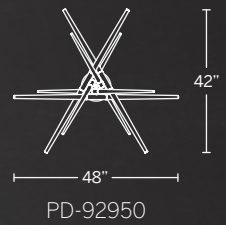

Model	Size	Wattage	Voltage	LED Lumens	Delivered Lumens	Finish
PD-75934	34"	47W	120-277V	2793	2282	AB BK
PD-75950	50"	64W	120-277V	3310	2696	BK

Example: PD-75934-BK

STORMY

This spectacle amazes like lightning in the sky. Discreetly concealed LEDs brightly illuminate seeded stems of optical grade polycarbonate. Splendid in aged brass or polished nickel.