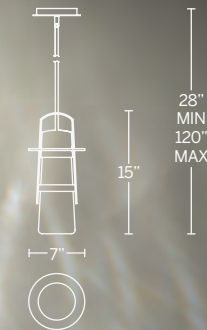

BALTHUS

Vintage inspiration meets modern technology on this refined transitional pendant. High-performance LEDs stationed inside emit powerful, energy-efficient light through clear, hammered glass for a shimmering visual effect the eponymous painter would be proud of.