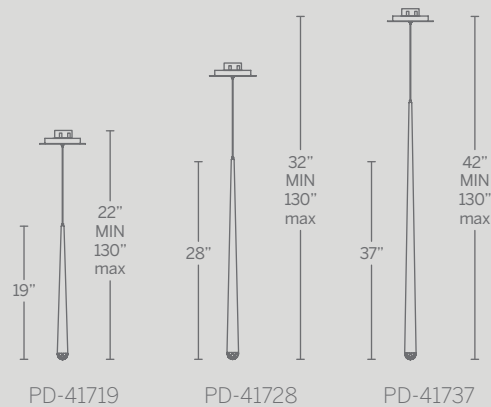

CASCADE

CUT CRYSTAL ACCENT

Choose the Cascade design for a more refined take on minimalist glam. Each pendant illuminates beautifully while the jeweled crystal caps, expertly hand-cut, punctuate each piece like a chic yet understated exclamation of luxury.

- Hand-cut faceted crystal
- Thin, powered aircraft cables provide an ultra-clean look for adjustable suspension height
- Dimmer: ELV
- Universal 120V-220V-277V driver installs within junction box, driver dimensions: 2.8" x 1.3" x 1.2"
- Rated Life: 50,000 hours
- Color temp: 3500K
- CRI: 90

Model	Size	Accent	Wattage	Voltage	LED Lumens	Delivered Lumens	Finish
PD-41719	19"		7W	120V-277V	595	511	AB Aged Brass
PD-41728	28"	CUT CRYSTAL	7W	120V-277V	595	511	BK Black
PD-41737	37"						PN Polished Nickel

Example: PD-41719-PN

CASCADE

FLAT ETCHED ACCENT

A new aged brass finish updates the original Cascade design for a more refined take on minimalist glam. Each pendant illuminates bountifully while the etched caps punctuate each piece like a chic yet understated exclamation of luxury.

- Precision cut flat etched cap
- Thin, powered aircraft cables provide an ultra-clean look for adjustable suspension height
- Dimmer: ELV
- Universal 120V-220V-277V driver installs within junction box, driver dimensions: 2.8" x 1.3" x 1.2"
- Rated Life: 50,000 hours
- Color temp: 3500K
- CRI: 90