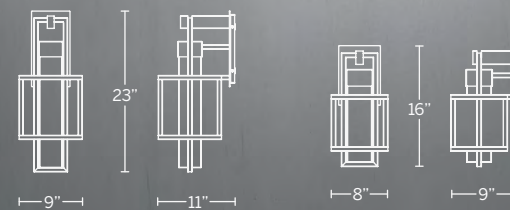

WS-W48823

WS-W48816

Model	Size	Wattage	Voltage	LED Lumens	Delivered Lumens	Finish
WS-W48816	16"	13W	120V	1078	546	BK Black
WS-W48823	23"	15W		1387	728	

Example: WS-W48823-BK