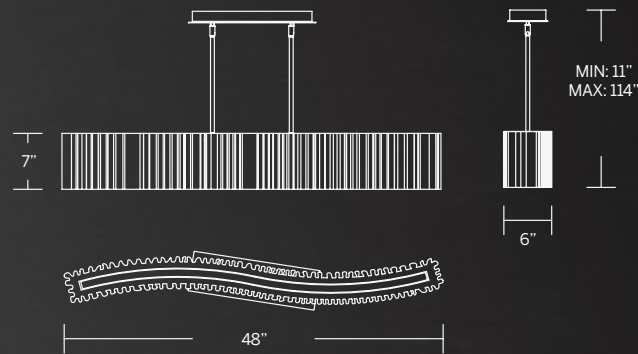

RHIANNON

A dazzler surging with texture and light. A symphony of grace to capture movement when viewed from any angle. Give your space regal and refined character with the Rhiannon LED Pendant.

- Thick artisanal reclaimed crystal shade
- Six 12" and two 6" down rods included (additional sold separately)
- Slide-on rectangular canopy with minimal hardware
- Thin canopy conceals a proprietary universal 120V-220V-277V driver
- Dimmer: ELV, TRIAC, 0-10V
- Rated Life: 50,000 hours
- Color Temp: 3000K
- CRI: 90

Model	Size	Wattage	Voltage	LED Lumens	Delivered Lumens	Finish
PD-70148	48"	81W	120-277V	9161	5728	AB Aged Brass BK Black

Example: PD-70148-BK