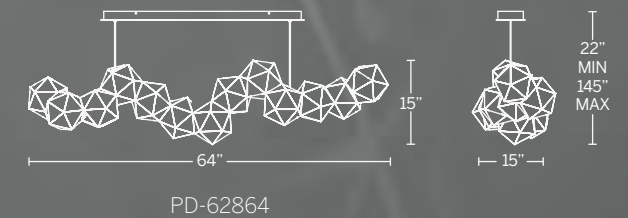

RIDDLE

Riddle's intricate pattern and joinery is no joke. Our expert craftsmen use a special wet-etching process to create a textural motif that looks like a mash up of Sol Lewitt and the complex geometric shapes of Islamic architecture. Inside, an acrylic diffuser shields the high-performance LED modules to create a glare-free illumination, which peekaboo's through the etchings and creates stunning patterns on the nearest surface. A true statement piece with a bold black finish.

PENDANTS & CHANDELIERS

- Wet-etched steel with matching black cables and hardware
- Injection-molded acrylic diffuser inside
- Thin, powered aircraft cables provide an ultra-clean look for adjustable suspension height
- Dimmer: ELV, TRIAC, 0-10V
- Canopy conceals a proprietary universal 120V-220V-277V driver
- Rated Life: 50,000 hours
- Color temp: 3000K
- CRI: 90

Model	Size	Wattage	Voltage	LED Lumens	Delivered Lumens	Finish
PD-62864	64"	33W	120-277V	526	400	BK Black

Example: PD-62864-BK