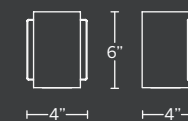

BLOC

Bold geometry and seamless forms with robust illumination for today's modern interiors and exteriors. Sleek die-cast aluminum construction reveals a silk-screened glass diffuser that renders upward and downward illumination.

For complementary Bloc flush mount See page 341

- Up and down illumination for WS-W9202
- Die-cast aluminum
- Dark Sky compliant (WS-W9201 only)
- Dimmer: ELV, 0-10V
- Fixture conceals a proprietary universal 120V-220V-277V driver
- Rated Life: 50,000 hours
- Color temp: 3000K
- 2700K and 4000K option available (special order)
- CRI: 90

Type	Model	Wattage	LED Lumens	Delivered Lumens	Finish
	1 Light WS-W9201	17W	1167	945	BK Black BZ Bronze WT White
	2 Light WS-W9202	29W	2334	1566	

Example: WS-W9202-WT
For 2700K add "-27"; 4000K add "-40" before the finish: WS-W9201-40-WT

VESSEL

A sleek, minimalist profile supported by precision engineering using advanced proprietary LED technology. Integral reflectors ensure high performance optics for accent and wall lighting, pathway and facade illumination and building security.

For complementary Vessel flush mount See page 340

- May be mounted on wall vertically or upside down
- Up and down illumination for WS-W9102
- Dark Sky compliant (WS-W9101 only)
- Dimmer: ELV, 0-10V
- Fixture conceals a proprietary universal 120V-220V-277V driver
- Rated Life: 50,000 hours
- Color temp: 3000K
- 2700K and 4000K option available (special order)
- CRI: 90

WS-W9101

Type	Model	Wattage	LED Lumens	Delivered Lumens	Finish
	1 Light WS-W9101	17W	1167	861	BZ Bronze AL Brushed Aluminum
	2 Light WS-W9102	29W	2334	1613	BK Black WT White

Example: WS-W9102-BK
For 2700K add "-27"; 4000K add "-40" before the finish: WS-W9102-40-BK