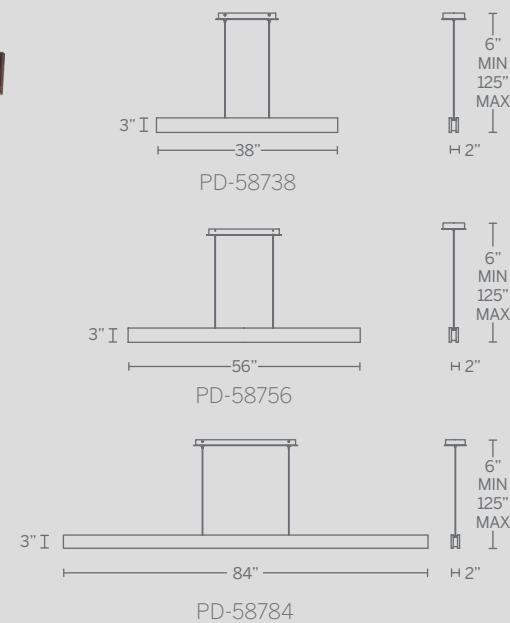

Model	Size	Wattage	Voltage	LED Lumens	Delivered Lumens	Finish
PD-58738	38"	44W		1736	770	DW Dark Walnut
PD-58756	56"	74W	120V	2810	1113	WAL Walnut
PD-58784	84"	96W		3840	1630	

Example: PD-58756-DW
For 277V special order add an "F" before the finish: PD-58756F-DW

BDSM

Leather-bound luxury and control. Designed with handsome vintage black leather and clean styling, this unique linear LED pendant is the perfect complement to an executive office. A thin streamlined profile conceals robust LED down lighting with cutting edge full-range dimming controllability.