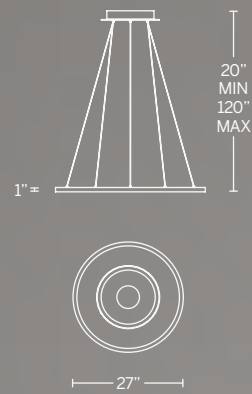

JUPITER

Two orbits of cosmic dust dancing in space. Rings can be adjusted independently to create a spectacular modern statement of varying relational elements.

- Spin-on round canopy with minimal hardware
- Thin, powered aircraft cables provide an ultra-clean look for adjustable suspension height
- Dimmer: ELV, 0-10V
- Canopy conceals a proprietary universal 120V-220V-277V driver
- Rated Life: 50,000 hours
- Color temp: 3000K
- CRI: 90

Model	Size	Wattage	Voltage	LED Lumens	Delivered Lumens	Finish
PD-75027	27"	62W	120-277V	5177	4612	BK Black

Example: PD-75027-BK