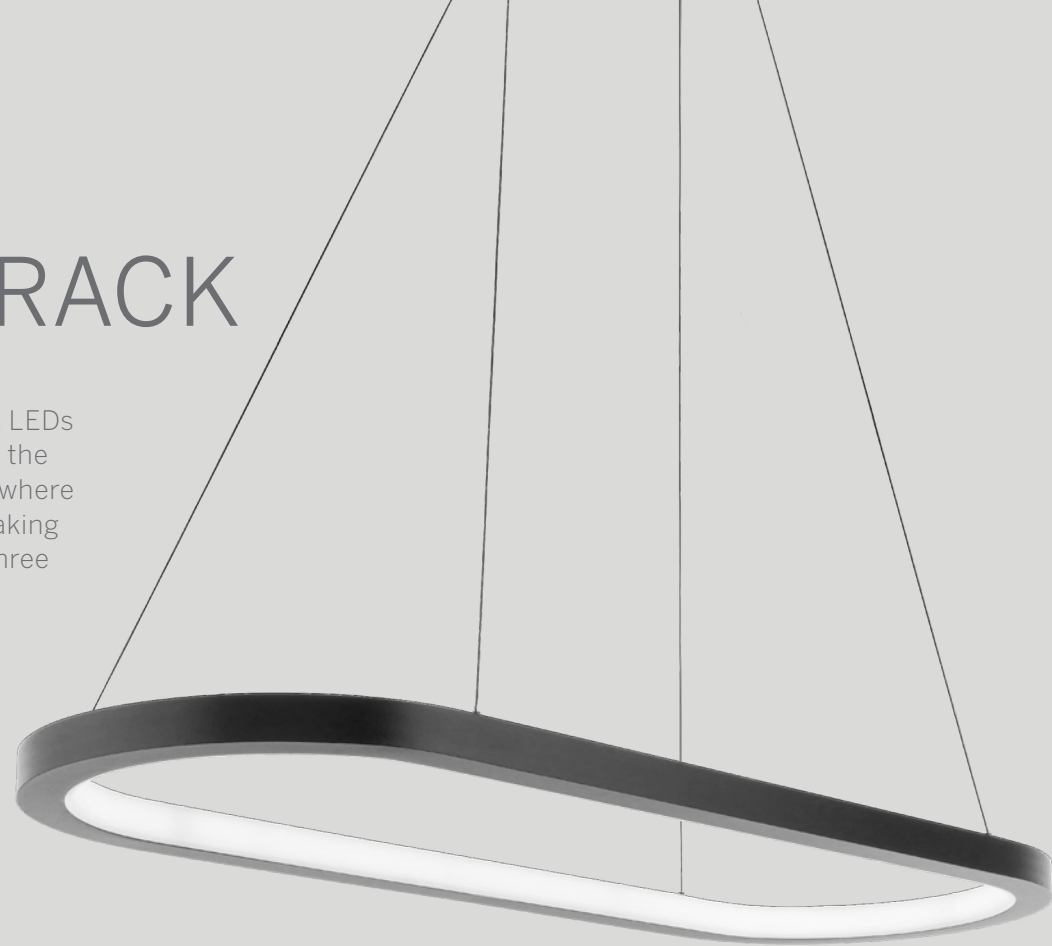

RACETRACK

A continuum of seamless LEDs in a shape reminiscent of the Roman Circus Maximus, where chariots created breathtaking spectacles. Available in three CCT options.