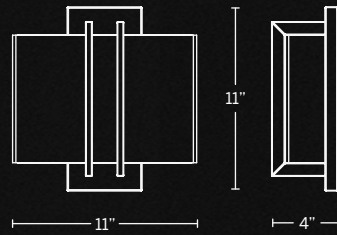

DOWNTON

A harmonious combination of clean crisp fabric and brilliant architectural styled metal finishes form a refreshing design. An incorporated switch allows color temperatures to be customized with 2700K, 3000K or 3500K light to enhance decor. ADA compliant and perfect for hospitality applications. Universal design enables horizontal and vertical mounting. Luxe materials delivered with a golden touch.

- White fabric shade
- Built in color temperature adjustability. Switch from 2700K/3000K/3500K
- May be mounted on wall in all orientations
- No driver or transformer required
- Dimmer: ELV, TRIAC
- Rated Life: 54,000 hours
- CRI: 90

Model	CCT	Size	Wattage	Voltage	LED Lumens	Delivered Lumens	Finish
WS-26111-30	3000K	11"	16W	120V	1000	679	AB Aged Brass BN Brushed Nickel

Example: WS-26111-30-BN
For 2700K add "-27", 3500K add "-35" before the finish: WS-26111-27-BN