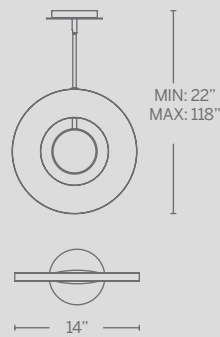

CYMBAL

Resonating like a vibrant note stands this elegant halo of light. The heart of this creation enticingly illuminates a ring of cloudy skies. Holistic beauty is accentuated with an aged brass architectural finish.

PD-62114

- Three 12" and one 6" down rods included (additional sold separately)
- Hang straight swivel
- Spin-on round canopy with minimal hardware
- Thin canopy conceals a proprietary 120V/277V driver
- Dimmer: ELV, TRIAC
- Rated Life: 50,000 hours
- Color temp: 3000K
- CRI: 90

Model	Size	Wattage	Voltage	LED Lumens	Delivered Lumens	Finish
PD-62114	14"	9W	120/277V	500	377	AB Aged Brass

Example: PD-62114-AB