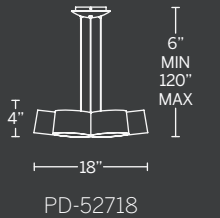

MARIMBA

Inspired by Piet Mondrian's work with simplified geometric elements, Marimba offers abstract art with upscale appeal achieved with fine gold leaf details, aircraft cable power lines and silk screened LED light emitters for perfect illumination. Larger sizes scale perfectly for luxury residential, commercial and hospitality spaces.

- 14K gold leaf interior
- Twist lock glass inside, no visible hardware
- Thin, powered aircraft cables provide an ultra-clean look for adjustable suspension height
- Dimmer: ELV
- Canopy conceals a 120V transformer
- Rated Life: 54,000 hours
- Color temp: 3000K
- 277V option available (special order)
- CRI: 90