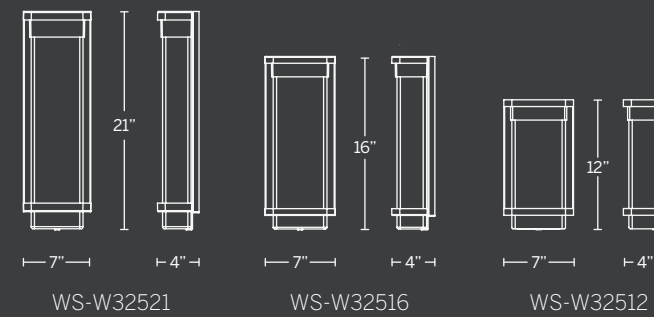

Model	Size	Wattage	Voltage	LED Lumens	Delivered Lumens	Finish
WS-W32512	12"	5W		260	190	BK Black
WS-W32516	16"	11W	120V	612	454	BZ Bronze
WS-W32521	21"	16W		633	588	GH Graphite

Example: WS-W32516-BZ