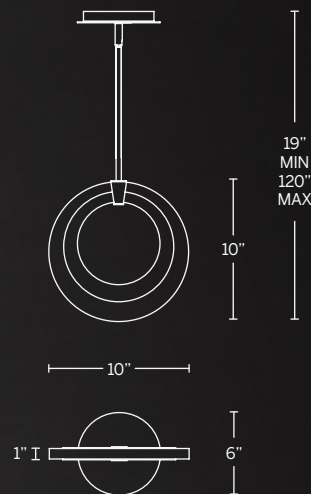

SERENITY

Artisanal wispy glass wraps round an aged brass finished ring like a luxurious earring for the home. A curved concept and invitation to embrace luxurious living with unparalleled style. Modern aesthetic with an artist touch for this mini pendant.

- Wispy pressed hard glass
- Three 12" and one 6" down rods included (additional sold separately)
- Hang straight swivel
- Spin-on round canopy with minimal hardware
- Thin canopy conceals a proprietary 120V/277V driver
- Dimmer: ELV, TRIAC
- Rated Life: 50,000 hours
- Color Temp: 3000K
- CRI: 90

Model	Size	Wattage	Voltage	LED Lumens	Delivered Lumens	Finish
PD-38210	10"	15W	120/277V	680	448	AB Aged Brass

Example: PD-38210-AB