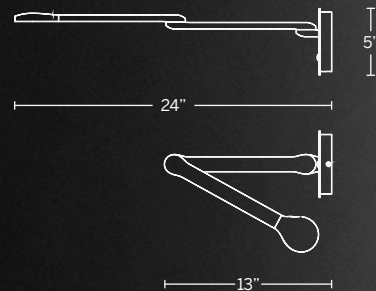

REFLEX

Contemporary task lamp for wall or desk applications. Personalized illumination with fingertip control in your private bedroom, office or workspace where functional down lighting is needed for effective reading. Ideal for senior living centers and hotels. Arm adjusts horizontally 180 degrees while head rotates 300 degrees.

- Adjustable arms
- Head rotatable up to 300°
- Arms adjust horizontally up to 180°
- Canopy conceals a 120V driver
- Rated Life: 54,000 hours
- Color temp: 3000K
- CRI: 90

Model	Size	Wattage	Voltage	LED Lumens	Delivered Lumens	Finish
BL-21924	24"	8W	120V	577	455	BK Black BN Brushed Nickel

Example: BL-21924-BK