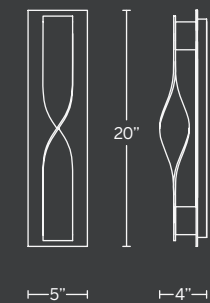

Model	Size	Wattage	Voltage	LED Lumens	Delivered Lumens	Finish
WS-W34517	17"	9W	120V	327	211	BZ Bronze
WS-W34524	24"					

Example: WS-W34524-BZ

TWIST

Dramatically illuminated curvature. A multi-dimensional metal wall sculpture captivates from various directions in luxurious exterior and interior environments. The fluid hardware reveals a beautiful play of light and shadow within.