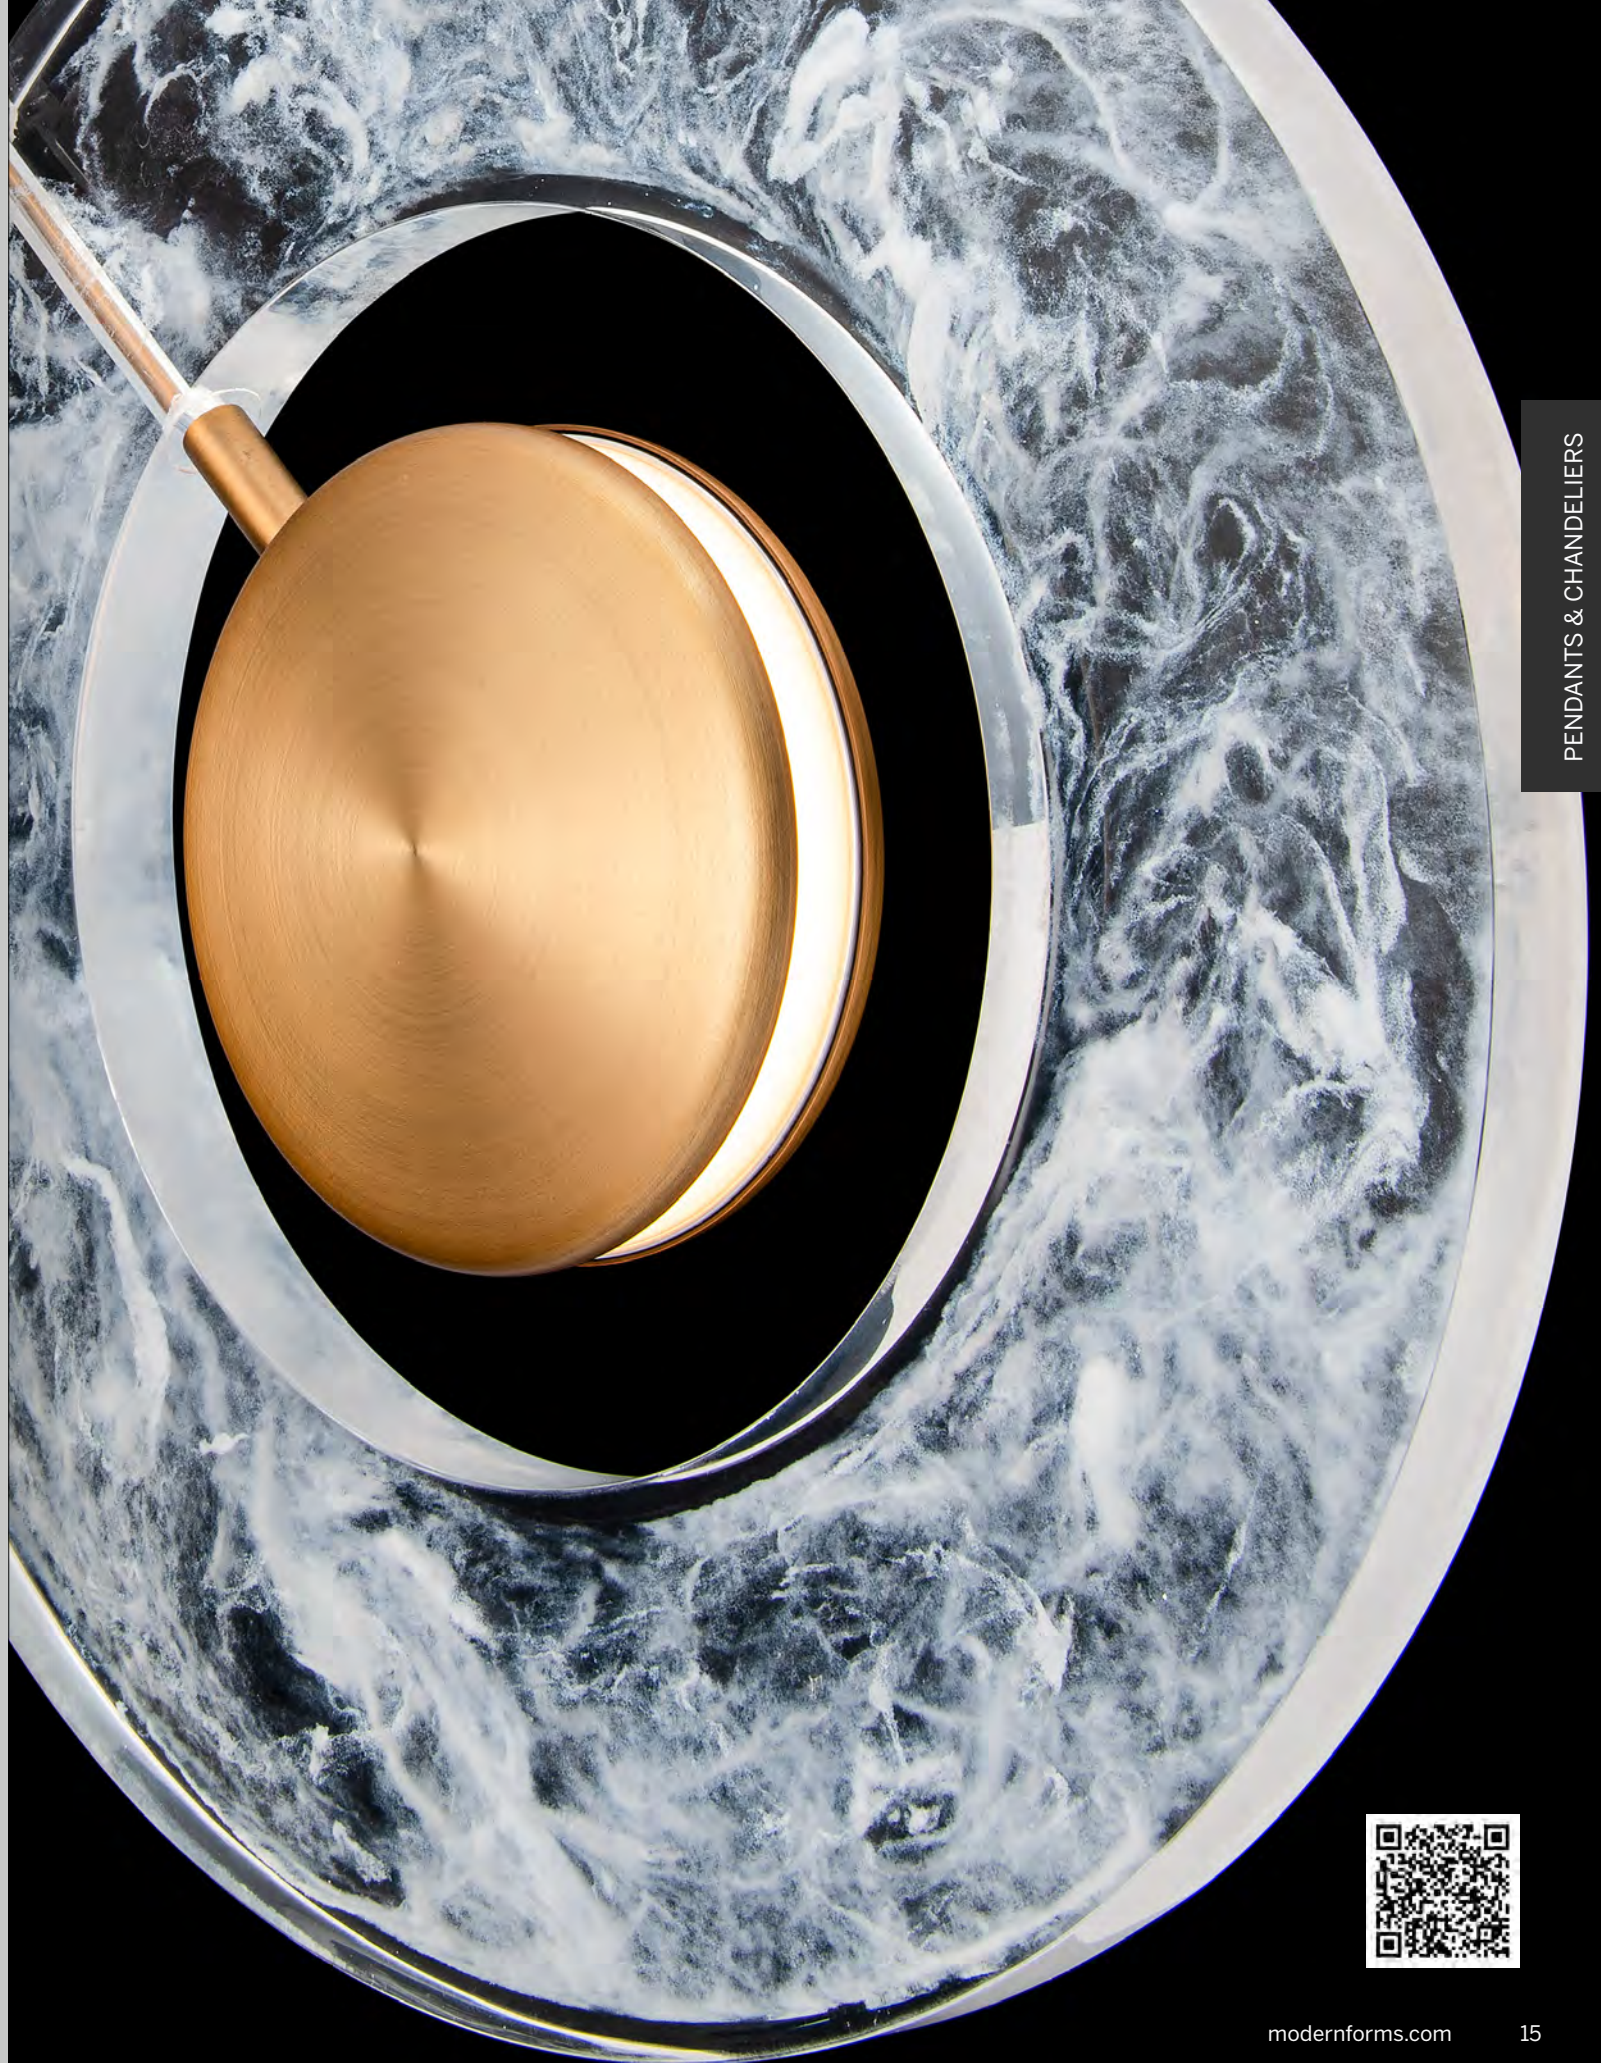

CYMBAL

Resonating like a vibrant note stands this elegant halo of light. The heart of this creation enticingly illuminates a ring of cloudy skies. Holistic beauty is accentuated with an aged brass architectural finish.

PD-62114

- Three 12" and one 6" down rods included (additional sold separately)
- Hang straight swivel
- Spin-on round canopy with minimal hardware
- Thin canopy conceals a proprietary 120V/277V driver
- Dimmer: ELV, TRIAC
- Rated Life: 50,000 hours
- Color temp: 3000K
- CRI: 90

Model	Size	Wattage	Voltage	LED Lumens	Delivered Lumens	Finish
PD-62114	14"	9W	120/277V	500	377	AB Aged Brass

Example: PD-62114-AB