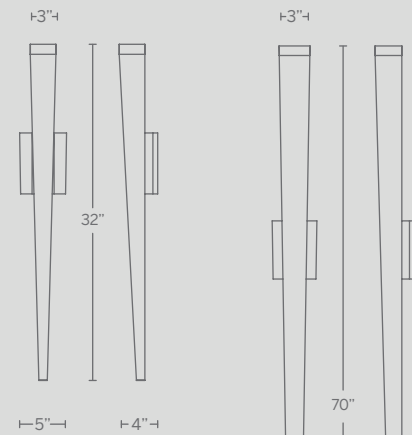

STAFF

Sleek and stylish, this versatile LED sconce with tapered torch design fosters an easy transition from interiors to exteriors for exceptional design continuity. Embodies an IP65 sealed frame with back light the length of the sconce and up light for warm ambience.

WS-W19732