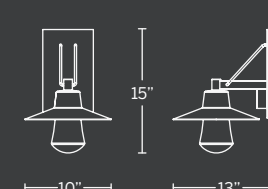

WS-W1911

WS-W1915