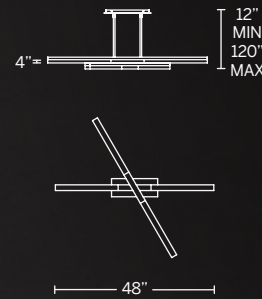

MINX

Illustrious reclaimed crystal that has been crushed and suspended are set in rods and illuminated throughout by discretely hidden LEDs.

See Complementary pieces on page 82, 85, 204 & 266

TITLE 24
CALIFORNIA

- Hang straight swivel
- Three 12" and one 6" down rod included (additional sold separately)
- Articulating stems made of reclaimed crystal
- Dimmer: ELV, TRIAC, 0-10V
- Thin canopy conceals a proprietary universal 120V-220V-227V driver
- Rated Life: 50,000 hours
- Color temp: 3000K
- CRI: 90

Model	# of Lights	Wattage	Voltage	LED Lumens	Delivered Lumens	Finish
PD-81004	4 lights	32W	120-277V	2642	1719	AB Aged Brass AN Antique Nickel

Example: PD-81004-AB