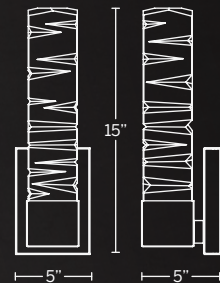

- Thick sculptural K9 faceted crystal with distinct asymmetrical cuts
- Thin canopy conceals a proprietary 120V/277V driver
- May be mounted on wall in all orientations
- Dimmer: ELV, TRIAC
- Rated Life: 50,000 hours
- Color temp: 3000K
- CRI: 90

Model	Size	Wattage	Voltage	LED Lumens	Delivered Lumens	Finish
WS-58115	15"	8W	120/227V	665	466	AB Aged Brass BK Black BN Brushed Nickel

Example: WS-58115-BK