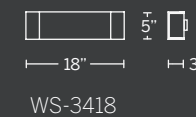

Model	Size	Wattage	Voltage	LED Lumens	Delivered Lumens	Finish
WS-3418	18"	15W	120V	1507	836	CH Chrome
WS-3428	28"	26W	120V	2486	1388	CH Chrome

Example: WS-3428-CH

For 277V special order, add an "F" before the finish: WS-3428F-CH