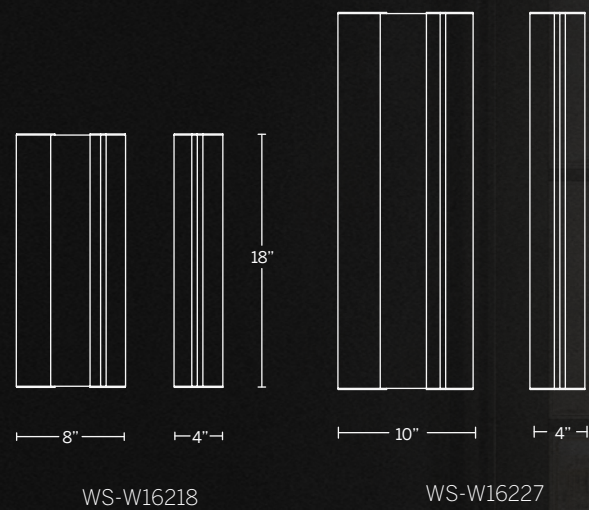

ENIGMA

A stunning minimalist sconce that scales well for large upscale residential, hospitality and commercial installations. ADA rated for public spaces, this LED luminaire delivers ambient back and edge-lit illumination. Blends seamlessly with a black finish and layers of lighting for any distinctive interior.