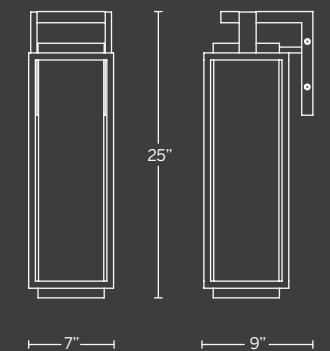

WS-W41912

WS-W41925

- Downward illumination
- Clear hammered mouth-blown glass
- No driver or transformer required
- Dimmer: ELV, TRIAC
- Rated Life: 54,000 hours
- Color temp: 3000K
- CRI: 90

Model	Size	Wattage	Voltage	LED Lumens	Delivered Lumens	Finish
WS-W41912	12"	15W		1200	919	BK Black
WS-W41918	18"	15W	120V	1200	965	BK Black
WS-W41925	25"	20W		1600	1317	BK Black

Example: WS-W37916-BK