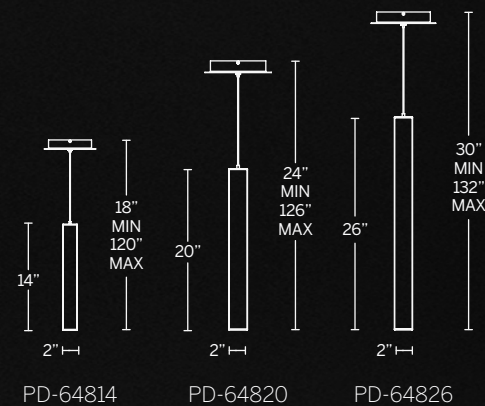

- Thin, powered aircraft cables provide an ultra clean look for adjustable suspension height
- Dimmer: ELV, TRIAC 0-10V
- Thin canopy conceals a proprietary universal 120V-220V-277V driver
- Rated Life: 50,000 hours
- Color temp: 3000K
- CRI: 90