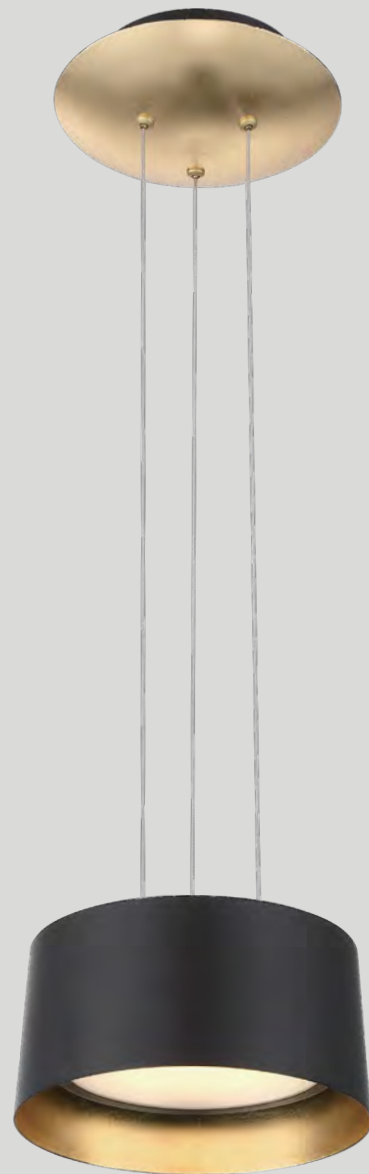

MARIMBA

The single-pendant complement to the beautiful multilight collection of 14K gold leaf pendants. Matching Gilt and Vermeil canopies complete this luxurious design.

For complementary Vermeil sconce See page 230

- 14K gold leaf interior
- Twist lock glass inside, no visible hardware
- Thin, powered aircraft cables provide an ultra-clean look for adjustable suspension height
- Dimmer: ELV
- Canopy conceals a 120V transformer
- Rated Life: 50,000 hours
- Color temp: 3000K
- CRI: 90

Model	Size	Wattage	Voltage	LED Lumens	Delivered Lumens	Finish
PD-52708	8"	14W	120V	753	278	GL Gold Leaf/Dark Bronze

Example: PD-52708-GL