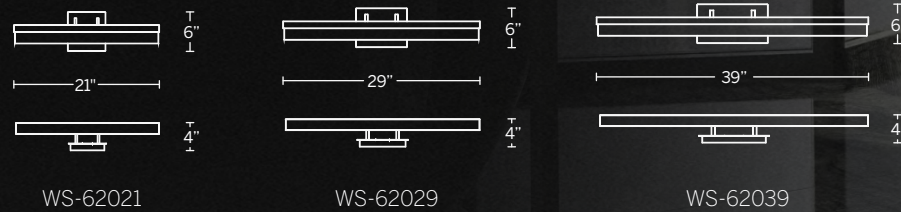

Model	Size	Wattage	Voltage	LED Lumens	Delivered Lumens	Finish
WS-62021	21"	17W		1183	909	AB Aged Brass
WS-62029	29"	25W	120-277V	1582	1131	BN Brushed Nickel
WS-62039	39"	32W		2240	1827	

Example: WS-62029-BN