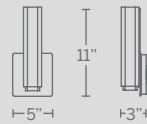

VOGUE

With its wide variety of sizes and luminaire options, Vogue slips into transitional, contemporary and urban industrial decor plans with ease. Offered in a modern brushed brass, bronze, brushed nickel or chrome finish.

- Mouth-blown opal glass diffuser
- May be mounted on wall vertically or upside down
- Dimmer: ELV
- No driver or transformer required
- Rated Life: 50,000 hours
- Built in color temperature adjustability. Switch from 2700K/3000K/3500K
- 277V option available (special order)
- CRI: 90

WS-3111

Model	CCT	Size	Wattage	Voltage	LED Lumens	Delivered Lumens	Finish
WS-3111	3000K	11"	16W	120V	1474	948	BN Brushed Nickel BR Brushed Brass
WS-3115		15"	23W		2295	1510	BZ Bronze CH Chrome

Example: WS-3115-BR
For 277V special order add an "F" before the finish: WS-3115F-BR
For 2700K special order add a "-27", 3500K add a "-35" before the finish: WS-3115-27-BR

VOGUE

- Mouth-blown opal glass diffuser
- May be mounted on wall in all orientations
- Dimmer: ELV
- No driver or transformer required
- Rated Life: 50,000 hours
- Built in color temperature adjustability. Switch from 2700K/3000K/3500K
- 277V option available (special order)
- CRI: 90

Model	CCT	Size	Wattage	Voltage	LED Lumens	Delivered Lumens	Finish
WS-3120	3000K	20"	34W	120V	2849	2139	BN Brushed Nickel BR Brushed Brass
WS-3127		27"	41W		3895	2993	BZ Bronze CH Chrome
WS-3139		39"	66W		5574	4362	

Example: WS-3139-BR
For 277V special order add an "F" before the finish: WS-3139F-BR
For 2700K special order add a "-27", 3500K add a "-35" before the finish: WS-3139-35-BR