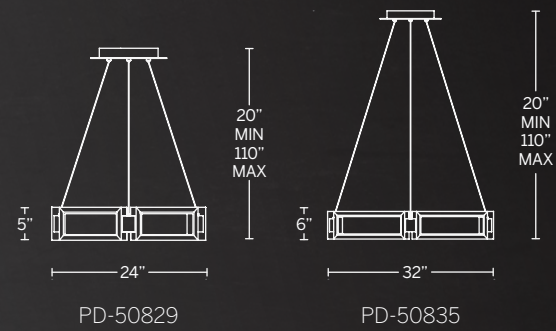

- Hang straight swivel
- Ambient light distributed from multiple diffusers
- Dimmer: ELV, TRIAC, 0-10V
- Canopy conceals a proprietary universal 120V-220V-277V driver
- Six 12" and two 6" down rods included (additional sold separately)
- Rated Life: 50,000 hours
- Color temp: 3000K
- CRI: 90

Model	Size	Wattage	Voltage	LED Lumens	Delivered Lumens	Finish
PD-80056	56"	87W	120-277V	6312	3894	AB Aged Brass BK Black

Example: PD-80056-BK

MIES

Inspired by modern architecture pioneer Ludwig Mies van der Rohe, this hexagonal chandelier nails the minimalist aesthetic while keeping up with modern design trends. Cutting edge LED modules bring beautiful light into every setting.