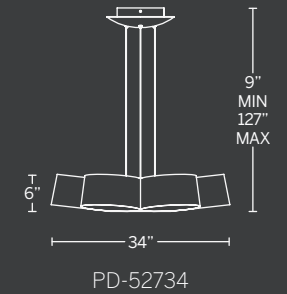

PD-52718

PD-52724

PD-52734

Model	Size	Wattage	Voltage	LED Lumens	Delivered Lumens	Finish
PD-52718	18"	55W		2885	1255	
PD-52724	24"	59W	120V	3753	2790	GL Gold Leaf/Dark Bronze
PD-52734	34"	129W		7880	3414	

Example: PD-52718-GL
For 277V special order, add an "F" before the finish: PD-52718F-GL