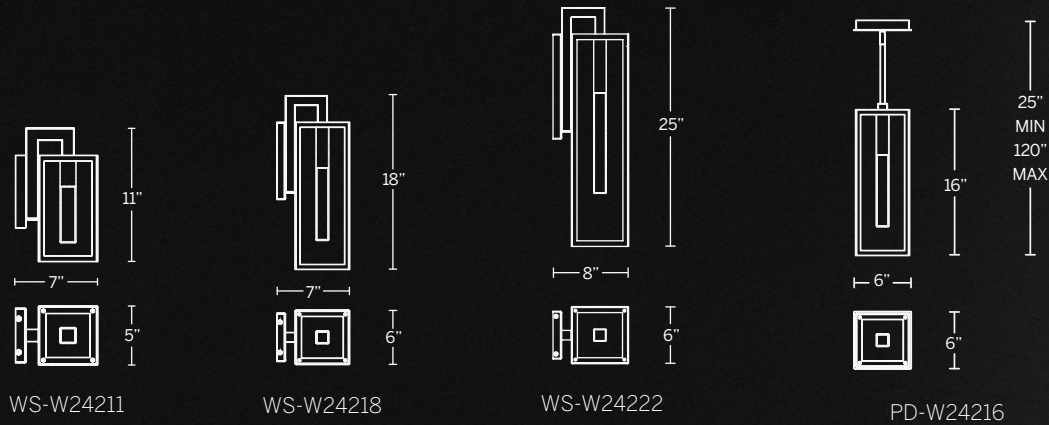

CAMBRIDGE

A classic sensibility with timeless style. This exterior LED luminaire beckons like a glowing lantern to welcome guests to your fine home. Available in three sizes.

- Diffuser rotates up to 90 degrees for a modern twist to the classic lantern design
- Clear glass panels are framed with an etched border
- Thin canopy conceals a proprietary 120V/277V driver
- Can be mounted on wall vertically or upside down
- Dimmer: ELV, TRIAC
- Rated Life: 50,000 hours
- Color temp: 3000K
- CRI: 90

WALL SCONCE MODELS

Model	Size	Wattage	Voltage	LED Lumens	Delivered Lumens	Finish
WS-W24211	11"	8W		500	189	BK Black
WS-W24218	18"	12W	120/277V	800	335	BK Black
WS-W24225	25"	17W		1200	378	BK Black

Example: WS-W24218-BK

PENDANT MODEL

Model	Size	Wattage	Voltage	LED Lumens	Delivered Lumens	Finish
PD-W24216	16"	12W	120/277V	800	378	BK Black

Example: PD-W24216-BK

- Clear glass panels are framed with an etched border
- Thin canopy conceals a proprietary 120V/277V driver
- Slope ceiling adaptable. Hang straight swivels up to 90 degrees
- Slide-on square canopy with minimal hardware
- Three 12" and one 6" down rods included (additional sold separately)
- Dimmer: ELV, TRIAC
- Rated Life: 50,000 hours
- Color temp: 3000K
- CRI: 90

EXTERIOR

WALL SCONCE

PENDANT