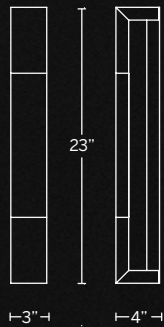

EMBER

Alluring with fine reclaimed shards of optical crystal throwing sparkles in all directions. Stunning as an ADA qualified wall sconce for corridors or on either side of a mirror in a luxury bath.

- May be mounted on wall in all orientations
- Dimmer: ELV, TRIAC, 0-10V
- Thin canopy conceals a proprietary universal 120V-220V-277V driver
- Rated Life: 50,000 hours
- Color temp: 3000K
- CRI: 90

Model	Size	Wattage	Voltage	LED Lumens	Delivered Lumens	Finish
WS-65023	23"	17W	120-277V	1332	885	AB Aged Brass AN Antique Nickel

Example: WS-65023-AN