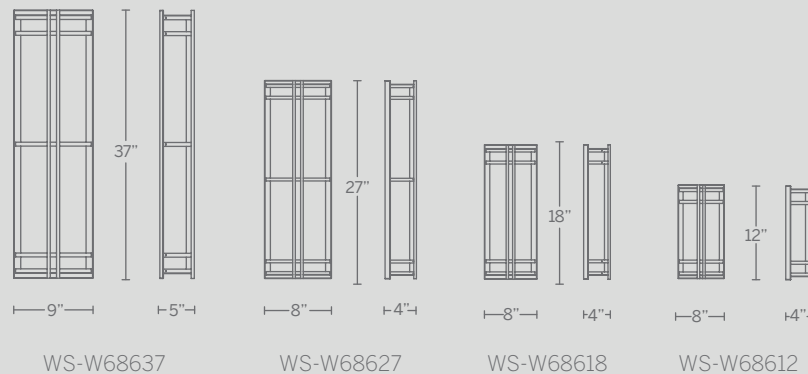

- ADA compliant (except for WS-W68637)
- SS-Weather resistant 316 stainless steel construction
- BZ & BK - Aluminum construction, weather resistant powder coat
- Dimmer: ELV
- No driver or transformer needed
- Rated Life: 54,000 hours
- Built in color temperature adjustability. Switch from 2700K/3000K/3500K
- 277V options available (special order)
- CRI:90

Model	CCT	Size	Wattage	Voltage	LED Lumens	Delivered Lumens	Finish
WS-W68612	3000K	12"	12W	120V	872	485	BK Black
WS-W68618		18"	19W		1170	674	BZ Bronze
WS-W68627		27"	24W		1645	923	SS Stainless Steel
WS-W68637		37"	44W		3480	2295	

Example: WS-W68612-BZ
For 277V special order, add an "F" before the finish: WS-W68612F-BZ
For 2700K add "-27"; 3500K add "-35" before the finish: WS-W68618-35-SS

FRAMED

An eminent contemporary architectural design, Sleek lines embrace mitered glass. This bold ADA compliant structure accentuates wall height for a dramatic impression throughout the space.