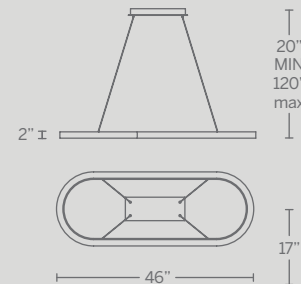

Model	CCT	Size	Wattage	Voltage	Led Lumens	Delivered Lumens	Finish
PD-53046-30	3000K	46"	38W	120-277V	3142	2067	AL BK

Example: PD-53046-30-BK
For 2700K add "-27", 3500K add "-35" before the finish: PD-53046-35-BK

THE RING

Simple yet refined. An elevated ring suspended above by its ultra-thin aircraft cables. Brushed aluminum or black finishes accentuate the tailored profile and seamless construction.

- Spin-on round canopy with minimal hardware
- Built in color temperature adjustability
- Switch from 2700K/3000K/3500K
- Thin, powered aircraft cables provide an ultra-clean look for adjustable suspension height
- Dimmer: ELV, TRIAC, 0-10V
- Canopy conceals a proprietary universal 120V-220V-277V driver
- Rated Life: 50,000 hours
- Color temp: 2700K, 3000K, 3500K
- CRI: 90