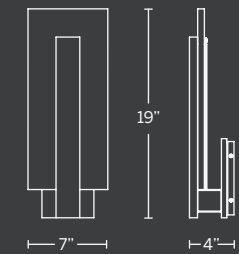

Model	Size	Wattage	Voltage	LED Lumens	Delivered Lumens	Finish
WS-82817	17"	12W	120V	1098	646	DW Dark Walnut

Example: WS-82817-DW
For 277V special order add an "F" before the finish: WS-82817F-DW

STEM

Finely tuned for precise, even illumination, this simple sconce brings beautiful light into any room where you mount it. Crafted from dark walnut wood and with a crisp rectangular diffuser made from sanded acrylic, Stem is much more than the sum of its parts. The formal restraint of the wooden arm braced against the diffuser is pure elegance, matched only by the quality of the light.