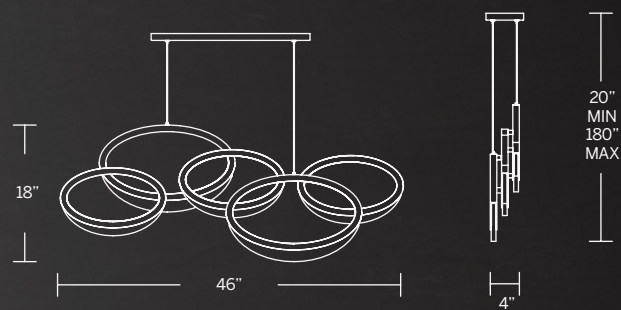

ORION

Interlocking perfect rings with stunning Spanish alabaster diffusers make this elaborate luminaire a perfect fit for any interior. Each ring casts an eye catching array of ambient light.

- Up and downward illumination
- First quality Spanish alabaster
- Natural stone features unique veining and color variation
- Thin powered aircraft cables provide an ultra clean look for adjustable suspension height
- Slide-on rectangular canopy with minimal hardware
- Universal 120V-220V-277V driver concealed within canopy
- Dimmer: ELV
- Rated Life: 50,000 hours
- Color Temp: 3000K
- CRI: 90

Model	Size	Wattage	Voltage	LED Lumens	Delivered Lumens	Finish
PD-56246	46"	47W	120-277V	4000	1500	AB Aged Brass

Example: PD-56246-AB