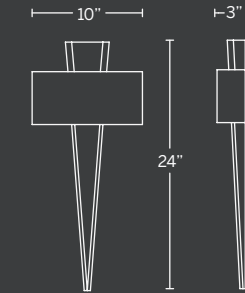

PALLADIAN

Tinseltown glamour. Visual drama in an LED light. Designed as a wraparound band finished in gold leaf, silver leaf or polished nickel. The sparkling, seeded crystal spear creates the ideal focal point. Perfect in a home theater or commercial venue.