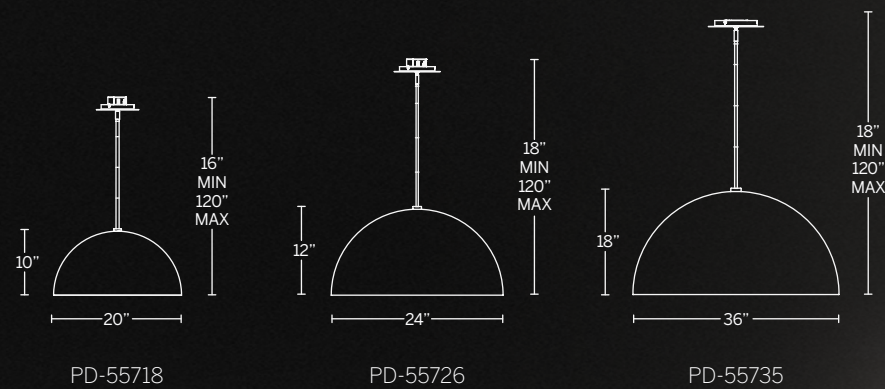

YOLO

Clean, contemporary, the YOLO pendant is imbued luster within a large spun-metal dome. Luxuriously hand applied finishes in dark bronze and gold leaf or white and silver leaf. Full range dimming. Beautiful warm ambient lighting. Now available in a larger than-life 35 inch pendant.

- Hang straight swivel
- 14K gold leaf or silver leaf interior
- CEC Title 24 compliant (PD-55735 only)
- Dimmer: ELV
- Universal 120V-220V-277V driver installs within junction box for 18" and 26" sizes only, driver dimensions: 2.8" x 1.3" x 1.2"
- No transformer or driver needed (35" size only)
- Three 12" and one 6" down rods included (additional sold separately)
- Rated Life: 50,000 hours
- Color temp: 3000K
- 277V option available for PD-55735 only (special order)
- CRI: 90

Model	Size	Wattage	Voltage	LED Lumens	Delivered Lumens	Finish
PD-55718	20"	21W	120-277V	2000	631	GL Gold Leaf/Dark Bronze SL Silver Leaf/White
PD-55726	24"	25W	120-277V	2400	888	
PD-55735	36"	40W	120V	2864	1174	

Example: PD-55735-GL
For 277V special order add an "F" before the finish: PD-55735F-GL