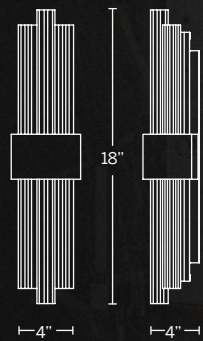

LUZERNE

Fluted glass cylinders nested together create a stunning prismatic effect. The textural juxtaposition raises the bar for an exceptional lighting experience. Advanced ACLED technology and an impressive profile achieves a stunning architectural image.

WS-30118