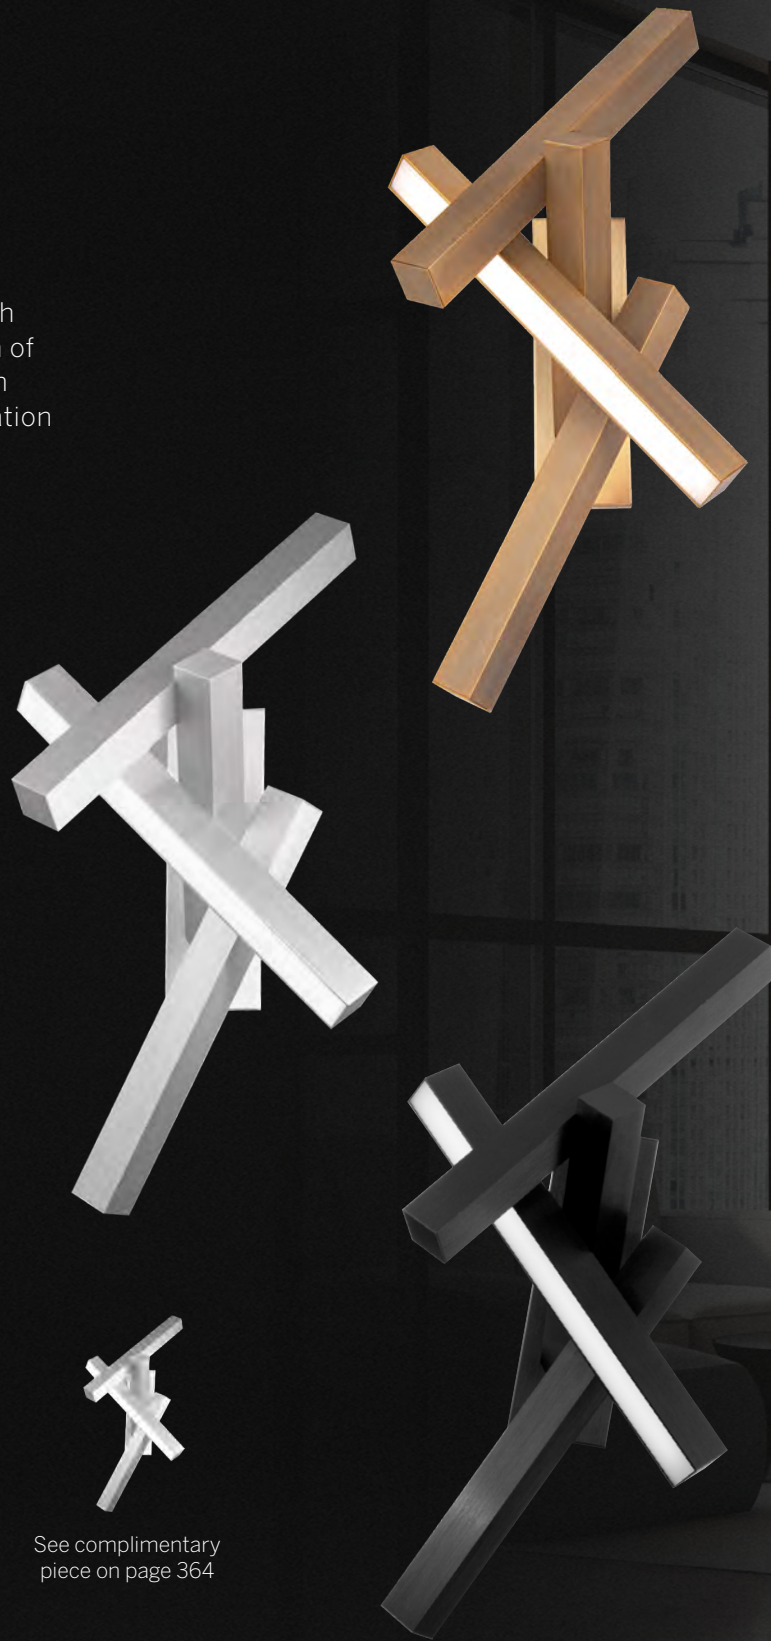

- Fixed sculptural form
- May be mounted on ceiling or wall in all orientations
- Dimmer: ELV, TRIAC, 0-10V
- Thin canopy conceals a proprietary universal 120V-220V-277V driver
- Rated Life: 50,000 hours
- Color temp: 3000K
- CRI: 90

See complimentary piece on page 364

Model	Size	Wattage	Voltage	LED Lumens	Delivered Lumens	Finish
WS-64832	32"	29W	120-277V	1693	1185	AB Aged Brass AL Brushed Aluminum BK Black

Example: WS-64832-AL