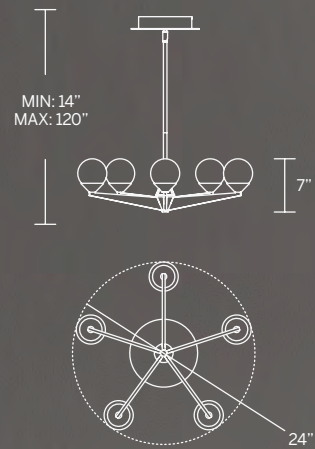

DOUBLE BUBBLE

Retro styled orb-in-orb diffusers round out this aged brass chandelier with conversation starting elegance and intrigue. Clear glass spherical shades provide the alluring ambience and art deco aesthetic that delights. Three handsome finishes offered.

- Light is evenly diffused through laser etched crystal ball
- Three 12" and one 6" down rods included (additional sold separately)
- Hang straight swivel
- Thin canopy conceals a proprietary universal 120V-220V-277V driver
- Rated Life: 50,000 hours
- Color Temp: 3000K
- CRI: 90

Model	Size	Wattage	Voltage	LED Lumens	Delivered Lumens	Finish
PD-82024	24"	19W	120-277V	1920	1824	AB Aged Brass BK Black SN Satin Nickel

Example: PD-82024-AB