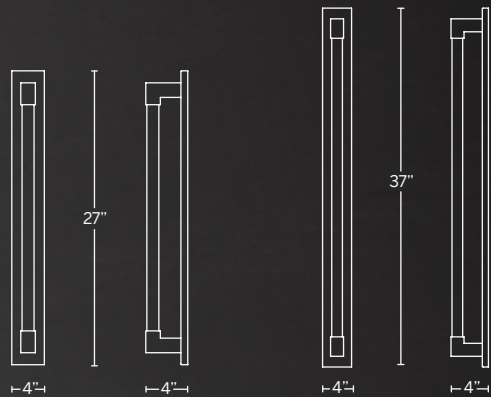

WS-50127

WS-50137

Model	Size	Wattage	Voltage	LED Lumens	Delivered Lumens	Finish
WS-50127	27"	28W	120/277V	3185	1910	BK Black
WS-50137	37"	34W	120/277V	3675	1936	BK Black

Example: WS-50127-BK

BARRE

A minimalist yet bold bath luminaire that deploys robust, flattering illumination above or alongside a vanity in residential, hospitality and commercial environments.