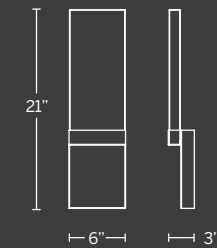

- Up & down light
- Artisan Piastra crystal
- Dimmer: ELV
- No transformer or driver required
- Rated Life: 50,000 hours
- Color temp: 3000K
- 277V option available (special order)
- CRI: 90