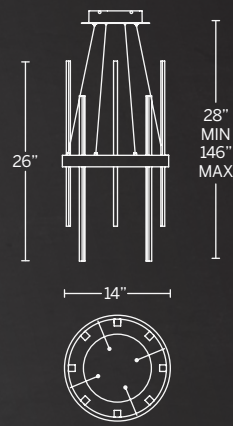

HARMONIX

Like a dynamic instrument of musical chimes. Harmonix plays to the rhythm of light. Beautiful playful light. A two tone finish features black with aged brass.

- Etched acrylic diffusers spread light evenly
- Thin, powered aircraft cables provide an ultra-clean look for adjustable suspension height
- Dimmer: ELV, TRIAC, 0-10V
- Canopy conceals a proprietary universal 120V-220V-277V driver
- Rated Life: 50,000 hours
- Color temp: 3000K
- CRI: 90

Model	Size	Wattage	Voltage	LED Lumens	Delivered Lumens	Finish
PD-87914	14"	47W	120-277V	2742	2660	BK/AB Black/Aged Brass

Example: PD-87914-BK/AB