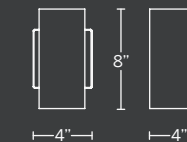

WS-W9102

Type	Model	Wattage	LED Lumens	Delivered Lumens	Finish
	1 Light WS-W9101	17W	1167	861	BZ Bronze AL Brushed Aluminum
	2 Light WS-W9102	29W	2334	1613	BK Black WT White

Example: WS-W9102-BK
For 2700K add "-27"; 4000K add "-40" before the finish: WS-W9102-40-BK