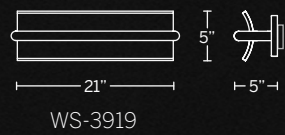

VETRI

Hand-crafted artisanal Piastra glass steals the show on this dazzling vanity, a versatile design that works vertically beside the mirror or above it horizontally. The glass's intricate texture captures and refracts the light, and the visual effect is nothing short of stunning. And the cutting-edge LEDs inside are on par with the presentation, featuring excellent color rendering properties and a long-rated lifespan.

- May be mounted on wall in all orientations
- Dimmer: ELV
- Transformer installs within junction box, transformer dimensions: 2.0" x 1.4" x 1.0"
- Rated Life: 50,000 hours
- Color temp: 3000K
- CRI: 90

Model	Size	Wattage	Voltage	LED Lumens	Delivered Lumens	Finish
WS-3919	21"	27W	120V	1880	873	AL Brushed Aluminum
WS-3925	27"	39W		2500	1251	

Example: WS-3919-AL