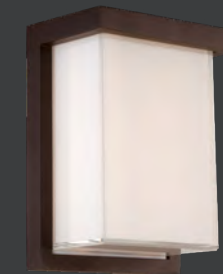

LEDGE

A luminous architectural profile and superior construction make this wall sconce appropriate for transitional and contemporary interiors or exteriors. Options allow for cohesive specifications across residential and commercial interior and exterior applications.

- White ceramic silk-screened mitered glass
- Dimmer: ELV
- No driver or transformer required
- Rated Life: 54,000 hours
- Built in color temperature adjustability. Switch from 2700K/3000K/3500K
- 277V option available (special order)
- CRI: 90