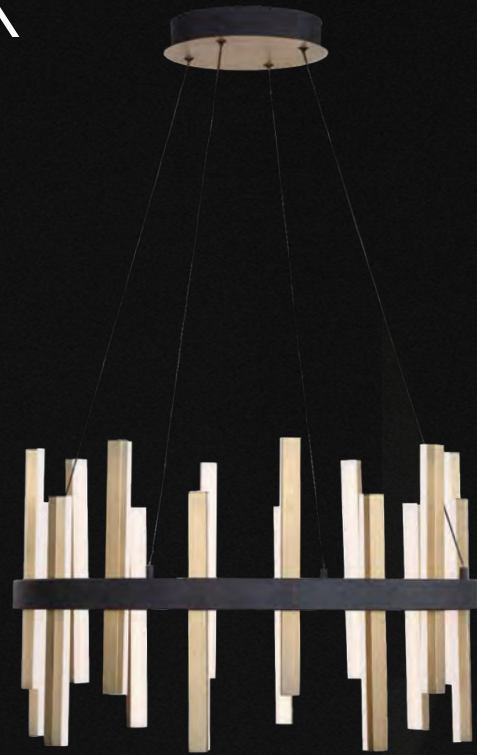

Model	Size	Wattage	Voltage	LED Lumens	Delivered Lumens	Finish
PD-87914	14"	47W	120-277V	2742	2660	BK/AB Black/Aged Brass 

Example: PD-87914-BK/AB

RECEPTION

HARMONIX

Like a dynamic instrument of musical chimes. Harmonix plays to the rhythm of light. Beautiful playful light. A two tone finish features black with aged brass.