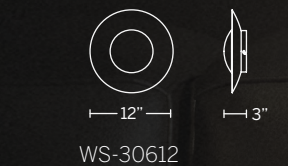

BLAZE

A radiating spectacle of warm indirect illumination from hand applied gold leaf or silver leaf. Offered in three proportional sizes to design in multiples on walls or ceilings.

- 14K gold leaf or silver leaf
- May be mounted on ceiling or wall in all orientations
- ADA compliant (12" and 18" sizes only)
- Dimmer: ELV
- Universal Driver (120V-220V-277V) installs within junction box, driver dimensions: 2.8" x 1.3" x 1.2"
- Rated Life: 50,000 hours
- Color temp: 3000K
- CRI: 90

Model	Size	Wattage	Voltage	LED Lumens	Delivered Lumens	Finish
WS-30612	12"	11W		787	250	GL Gold Leaf/Gold Plated
WS-30618	18"	25W	120-277V	1979	605	SL Silver Leaf/Polished Nickel
WS-30624	24"	31W		2392	700	

Example: WS-30612-GL