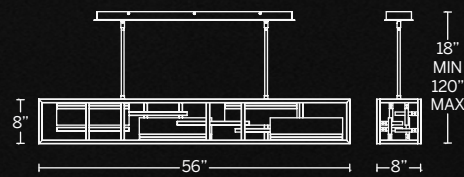

PD-56856

Model	Size	Wattage	Voltage	LED Lumens	Delivered Lumens	Finish
PD-56856	56"	79W	120-277V	4070	2581	BK Black

Example: PD-56856-BK