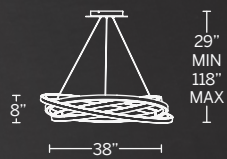

VELOCE

Interlocked bands of metal loop around and around on this simple yet oblique design. Veloce's rings can be adjusted for a more personalized shape. Thin, cables maintain a clean, refined look.

PD-24826

- Rotatable edge-lit metal bands 0°-25°
- Thin, powered aircraft cables provide an ultra-clean look for adjustable suspension height
- Dimmer: ELV, 0-10V
- Canopy conceals a proprietary universal 120V-220V-277V driver
- Rated Life: 50,000 hours
- Color temp: 3000K
- CRI: 90

Model	Size	Wattage	Voltage	LED Lumens	Delivered Lumens	Finish
PD-24826	26"	54W		3850	3593	BK Black
PD-24838	38"	79W	120-277V	3930	5261	TT Titanium
PD-24848	48"	107W		9235	5035	

Example: PD-24838-TT