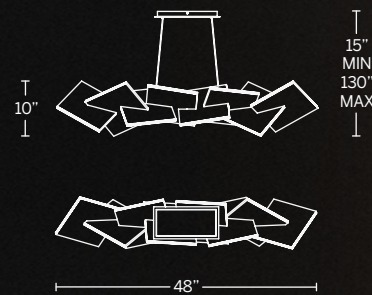

- Thin powered aircraft cables provide an ultra clean look for adjustable suspension height
- Quick slide-on canopy design with minimal hardware for easy installation
- Thin canopy conceals a proprietary universal 120V-220V-227V driver
- Dimmer: ELV, TRIAC, 0-10V
- Rated Life: 60,000 hours
- Color temp: 3000K
- CRI: 90

Model	Size	Wattage	Voltage	LED Lumens	Delivered Lumens	Finish
PD-80048	48"	78W	120-277V	2992	2064	BK Black TT Titanium

Example: PD-80048-BK