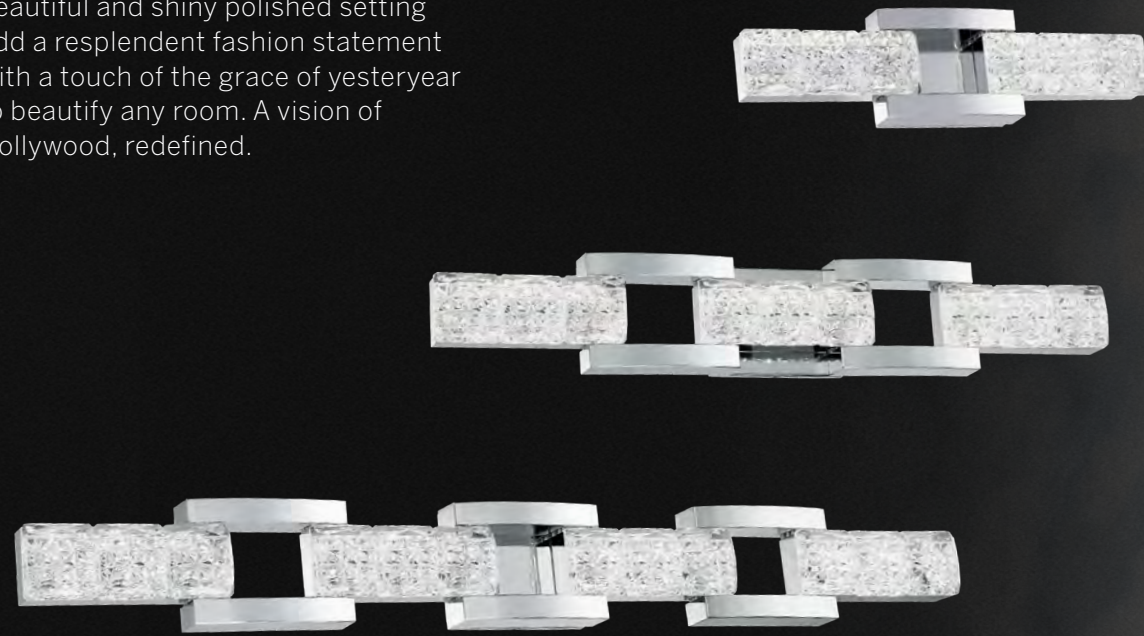

Example: WS-6528-CH

SOFIA

Elegant as a classic tennis bracelet. Solid hand cut faceted crystals like oversized cushion-cut diamonds in a beautiful and shiny polished setting add a resplendent fashion statement with a touch of the grace of yesteryear to beautify any room. A vision of Hollywood, redefined.