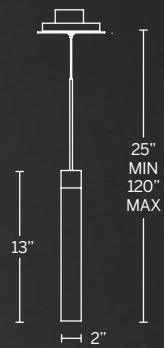

MINX

Elegant artisanal sparkles. Held aloft, long-lasting LEDs provide functional down lighting. A sleek mini pendant that works by itself or in multiples.

PENDANTS & CHANDELIERS

- Thin, powered aircraft cables provide an ultra-clean look for adjustable suspension height
- Contains reclaimed crystal shards
- Minimal exposed hardware
- Title 24 option available (special order)
- Dimmer: ELV
- Universal Driver 120V-220V-277V driver installs within junction box, driver dimensions: 2.8" x 1.3" x 1.2"
- Rated Life: 50,000 hours
- Color temp: 3000K
- CRI: 90

Model	Size	Wattage	Voltage	LED Lumens	Delivered Lumens	Finish
PD-78013	13"	4W	120-277V	252	243	AB Aged Brass AN Antique Nickel

Example: PD-78013-AB
For Title 24 option, add a "T24" before the finish: PD-78013-T24-AB