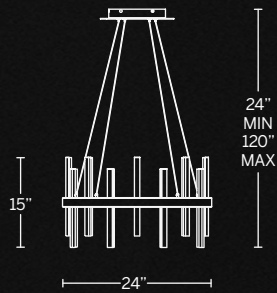

Model	Size	Wattage	Voltage	LED Lumens	Delivered Lumens	Finish
PD-87914	14"	47W	120-277V	2742	2660	BK/AB Black/Aged Brass 

Example: PD-87914-BK/AB

RECEPTION

HARMONIX

Like a dynamic instrument of musical chimes. Harmonix plays to the rhythm of light. Beautiful playful light. A two tone finish features black with aged brass.