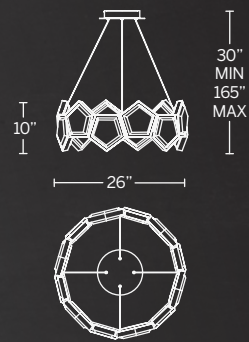

Model	Size	Wattage	Voltage	LED Lumens	Delivered Lumens	Finish
PD-76034	34"	32W	120-277V	2400	1745	AB Aged Brass AN Antique Nickel

Example: PD-76034-AN

STARLIGHT STARBRIGHT

Breathtaking geometric arrangements of reclaimed crystal shards provide a glittering, visual treat. A crowning achievement of idealistic proportions. Ultra clean architectural details are evident in the thin power aircraft cables and canopy concealing the driver. Luminous in aged brass and antique nickel.