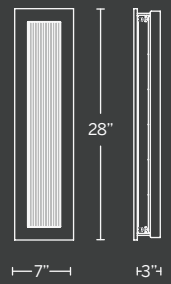

WS-W71628

- May be mounted on wall in all orientations
- Dimmer: ELV
- No driver or transformer required
- Rated Life: 50,000 hours
- Color temp: 3000K
- 277V option available (special order)
- CRI: 90

Model	Size	Wattage	Voltage	LED Lumens	Delivered Lumens	Finish
WS-W71618	18"	12W	120V	901	161	BZ Bronze
WS-W71628	28"	36W		2760	586	

Example: WS-W71618-BZ

For 277V special order, add an "F" before the finish: WS-W71618F-BZ