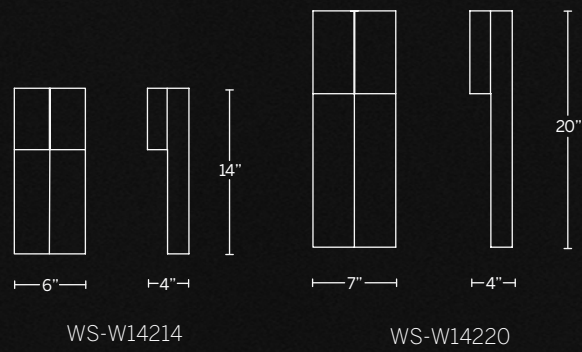

EXTERIOR

WALL SCONCE

PENDANT

DUSK

A stylish aesthetic with a focus on natural simplicity and minimalism. This ADA compliant sconce features handsome dark walnut combined with a black finished aluminum frame to create this one of a kind piece. Stylish and robust illumination engineered with the latest ACLED driverless technology.