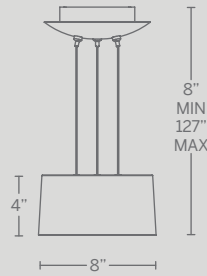

MARIMBA

The single-pendant complement to the beautiful multilight collection of 14K gold leaf pendants. Matching Gilt and Vermeil canopies complete this luxurious design.

For complementary Vermeil sconce See page 230

- 14K gold leaf interior
- Twist lock glass inside, no visible hardware
- Thin, powered aircraft cables provide an ultra-clean look for adjustable suspension height
- Dimmer: ELV
- Canopy conceals a 120V transformer
- Rated Life: 50,000 hours
- Color temp: 3000K
- CRI: 90

Model	Size	Wattage	Voltage	LED Lumens	Delivered Lumens	Finish
PD-52708	8"	14W	120V	753	278	GL Gold Leaf/Dark Bronze

Example: PD-52708-GL