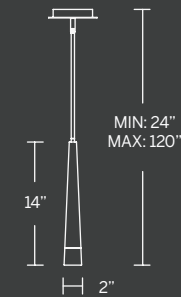

HARPER

A modern silhouette crafted with timeless beauty. This handsome tapered pyramid is simple elegance. For a dramatic expression, creatively space these mini pendants in a group over islands, counter, tables and bars. Down rods are included for easy alignment of multiple pendants in a row.

- Three 12" and one 6" down rods included (additional sold separately)
- Hang straight swivel
- Thin canopy conceals a proprietary 120V/277V driver
- Slide-on square canopy with minimal hardware
- Dimmer: ELV, TRIAC
- Rated Life: 50,000 hours
- Color temp: 3000K
- CRI: 90

Model	Size	Wattage	Voltage	LED Lumens	Delivered Lumens	Finish
PD-64114	14"	7W	120/277V	450	299	BK Black BN Brushed Nickel

Example: PD-64114-BN