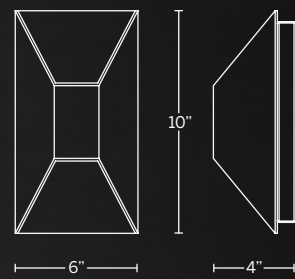

- Up and down illumination
- Built in color temperature adjustability. Switch from 3000K/3500K/4000K.
- Can be mounted on wall in all orientations
- No driver or transformer required
- Dimmer: ELV
- Rated Life: 54,000 hours
- CRI: 90

WS-W24110