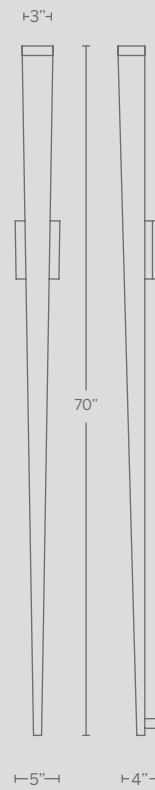

STAFF

Sleek and stylish, this versatile LED sconce with tapered torch design fosters an easy transition from interiors to exteriors for exceptional design continuity. Embodies an IP65 sealed frame with back light the length of the sconce and up light for warm ambience.

WS-W19770

- Dual projection: upward and onto mounting surface
- ETL & cETL wet location listed, IP65
- ADA compliant, low profile design
- Dimmer: ELV
- Fixture conceals a 120V transformer
- Rated Life: 52,000 hour
- Color temp: 3500K
- CRI: 90

Model	Size	Wattage	Voltage	LED Lumens	Delivered Lumens	Finish
WS-W19732	32"	16W	120V	374	298	BK Black
WS-W19770	70"	31W		1190	713	

Example: WS-W19732-BK

FRAMED

An eminent contemporary architectural design, sleek lines embrace mitered glass. Accentuates varying wall height for a dramatic impression.

- Ambient & down illumination
- White ceramic silk-screened mitered glass
- Dimmer: ELV
- Fixture conceals a proprietary universal 120V-220V-277V driver
- Rated Life: 54,000 hours
- Color temp: 3000K
- CRI: 90

Model	Size	Wattage	Voltage	LED Lumens	Delivered Lumens	Finish
WS-W73660	60"	16W	120-277V	1419	644	BZ Bronze BK Black

Example: WS-W73660-BZ