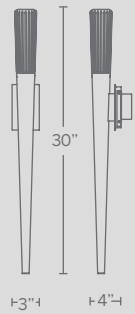

SCEPTER

A majestic addition to our collection, Scepter is finished in aged brass for a toned-down take on the luxe décor trend. A solid crown of V-cut seeded crystal is affixed to the top for a glamorous refraction, creating a beautiful play of light and shadow on the wall. Meanwhile, the hidden downward-illuminating LED provides plenty of ambience and enough illumination for spatial orientation in low light areas.

- Ultra-bright lumen output
- Dimmer: ELV
- Universal 120V-220V-277V driver installs within junction box, driver dimensions: 2 7/8" x 1 3/8" x 1 1/8"
- Conversion plate included to accommodate 4" junction box
- Rated Life: 50,000 hours
- Color temp: 3500K
- CRI: 90