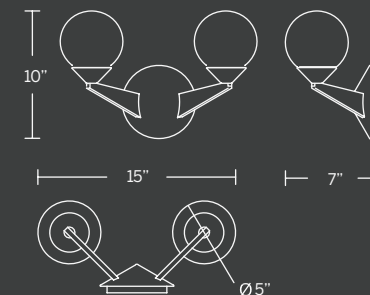

DOUBLE BUBBLE

When it comes to luxurious lighting, two spheres can be better than one. These twin luminous crystal ball diffusers provide beautiful balanced light around your interior walls.