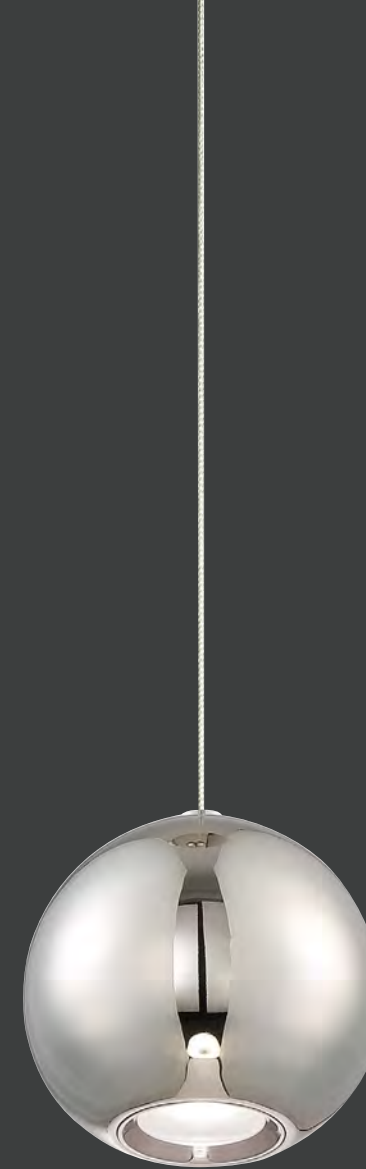

- Thin, powered aircraft cables provide an ultra clean look for adjustable suspension height
- Dimmer: ELV
- Universal 120V-220V-277V driver installs within junction box, driver dimensions: 2.8" x 1.3" x 1.2"
- Rated Life: 70,000 hours
- Color temp: 3000K
- CRI: 90

Model	Size	Wattage	Voltage	LED Lumens	Delivered Lumens	Finish
PD-15604	4"	11W	120-277V	639	485	PN Polished Nickel

Example: PD-15604-BK