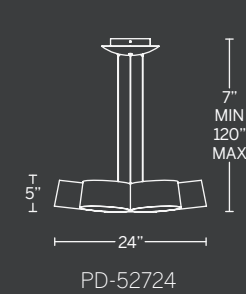

MARIMBA

The single-pendant complement to the beautiful multilight collection of 14K gold leaf pendants. Matching Gilt and Vermeil canopies complete this luxurious design.

For complementary Vermeil sconce See page 230

- 14K gold leaf interior
- Twist lock glass inside, no visible hardware
- Thin, powered aircraft cables provide an ultra-clean look for adjustable suspension height
- Dimmer: ELV
- Canopy conceals a 120V transformer
- Rated Life: 50,000 hours
- Color temp: 3000K
- CRI: 90

Model	Size	Wattage	Voltage	LED Lumens	Delivered Lumens	Finish
PD-52708	8"	14W	120V	753	278	GL Gold Leaf/Dark Bronze

Example: PD-52708-GL

MARIMBA

Inspired by Piet Mondrian's work with simplified geometric elements, Marimba offers abstract art with upscale appeal achieved with fine gold leaf details, aircraft cable power lines and silk screened LED light emitters for perfect illumination. Larger sizes scale perfectly for luxury residential, commercial and hospitality spaces.

- 14K gold leaf interior
- Twist lock glass inside, no visible hardware
- Thin, powered aircraft cables provide an ultra-clean look for adjustable suspension height
- Dimmer: ELV
- Canopy conceals a 120V transformer
- Rated Life: 54,000 hours
- Color temp: 3000K
- 277V option available (special order)
- CRI: 90

PD-52724

Model	Size	Wattage	Voltage	LED Lumens	Delivered Lumens	Finish
PD-52718	18"	55W		2885	1255	
PD-52724	24"	59W	120V	3753	2790	GL Gold Leaf/Dark Bronze
PD-52734	34"	129W		7880	3414	

Example: PD-52718-GL
For 277V special order, add an "F" before the finish: PD-52718F-GL