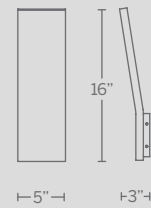

BLADE

A new slant on modern lighting. This low profile angular sconce deploys robust indirect illumination on walls and surfaces in two sizes for various exterior and interior applications. The subtle graduated design offers a unique look and high style appeal.

WS-W11716