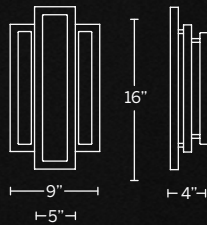

- Molded gold and clear glass shards
- May be mounted on wall in all orientations
- Dimmer: ELV, TRIAC, 0-10V
- Thin canopy conceals a proprietary universal 120V-220V-277V driver
- Rated Life: 50,000 hours
- Color temp: 3000K
- CRI: 90

Model	Size	Wattage	Voltage	LED Lumens	Delivered Lumens	Finish
WS-66016	16"	23W	120-277V	709	344	AB Aged Brass

Example: WS-66016-AB