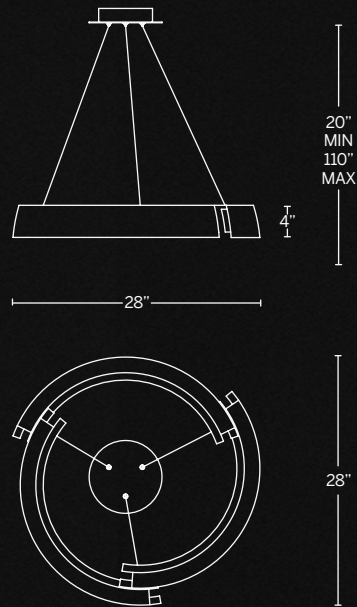

BATTLESTAR

Employing a convergence of rugged curved metal forms. An architecturally banded pendant with both ambient and down lighting. Clean sturdy lines complement the best in today's upscale interiors.

A remarkable yet simply complex configuration illuminated with advanced LED technology for enduring beauty and energy efficiency in a broad range of settings.

- Ambient and downward illumination
- Spin-on round canopy with minimal hardware
- Thin power aircraft cables provide an ultra clean look for adjustable suspension height
- Canopy conceals a proprietary universal 120V-220V-277V driver
- Dimmer: ELV, 0-10V
- Rated Life: 50,000 hours
- Color Temp: 3000K
- CRI: 90

Model	Size	Wattage	Voltage	LED Lumens	Delivered Lumens	Finish
PD-34228	28"	30W	120-277V	2225	1559	BK Black

Example: PD-34228-BK