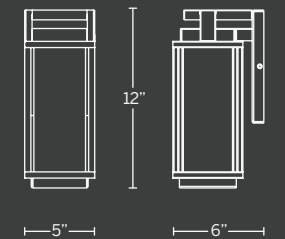

AVANT GARDE

Classic lantern profile artfully expressed in black lines. A clear mouth blown glass element within reveals a spectral reference to an Edison filament lamp of old. A contemporary art piece idea for welcoming friends and family in entryways and lobbies in residential and hospitality venues.

- Fluted etched glass
- Dimmer: ELV, TRIAC, 0-10V
- Thin canopy conceals a proprietary universal 120V-220V-277V driver
- Rated Life: 50,000 hours
- Color temp: 3000K
- CRI: 90

Model	Size	Wattage	Voltage	LED Lumens	Delivered Lumens	Finish
WS-W17912	12"	13W	120-277V	556	455	BK Black
WS-W17917	17"	18W		610	539	BK Black

Example: WS-W17912-BK

TWO IF BY SEA

Take shelter from the storm. Like a hard rainfall on the window panes, timeless inspiration is melded with modern technology to create a stunning LED luminaire. Beautiful light diffuses through clear hammered mouth blown glass for a soft glow on all sides of this geometric wall sconce. Crafted from extruded aluminum, our new larger scaled version is guaranteed to make a grand first impression.

- Downward illumination
- Clear hammered mouth-blown glass
- No driver or transformer required
- Dimmer: ELV, TRIAC
- Rated Life: 54,000 hours
- Color temp: 3000K
- CRI: 90

Model	Size	Wattage	Voltage	LED Lumens	Delivered Lumens	Finish
WS-W41912	12"	15W		1200	919	BK Black
WS-W41918	18"	15W	120V	1200	965	BK Black
WS-W41925	25"	20W		1600	1317	BK Black

Example: WS-W37916-BK