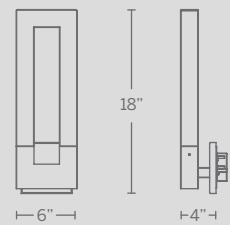

CHILL

Sparkles emit playfully from light bouncing off bubbles frozen in solid crystal. Powerful LED light sources hidden within a frame illuminate upward and downward.

- Up and down illumination
- Dimmer: ELV
- Universal 120V-220V-277V driver installs within junction box, driver dimensions: 2.8" x 1.3" x 1.2"
- Rated Life: 54,000 hours
- Color temp: 3000K
- CRI: 90