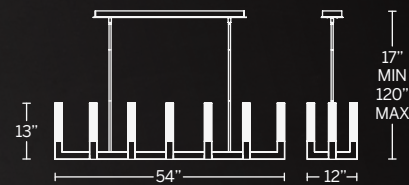

PD-30854

Model	Size	Wattage	Voltage	LED Lumens	Delivered Lumens	Finish	
PD-30854	54"	86W	120-277V	6528	5232	AB	Aged Brass
						BK	Black

Example: PD-30854-AB