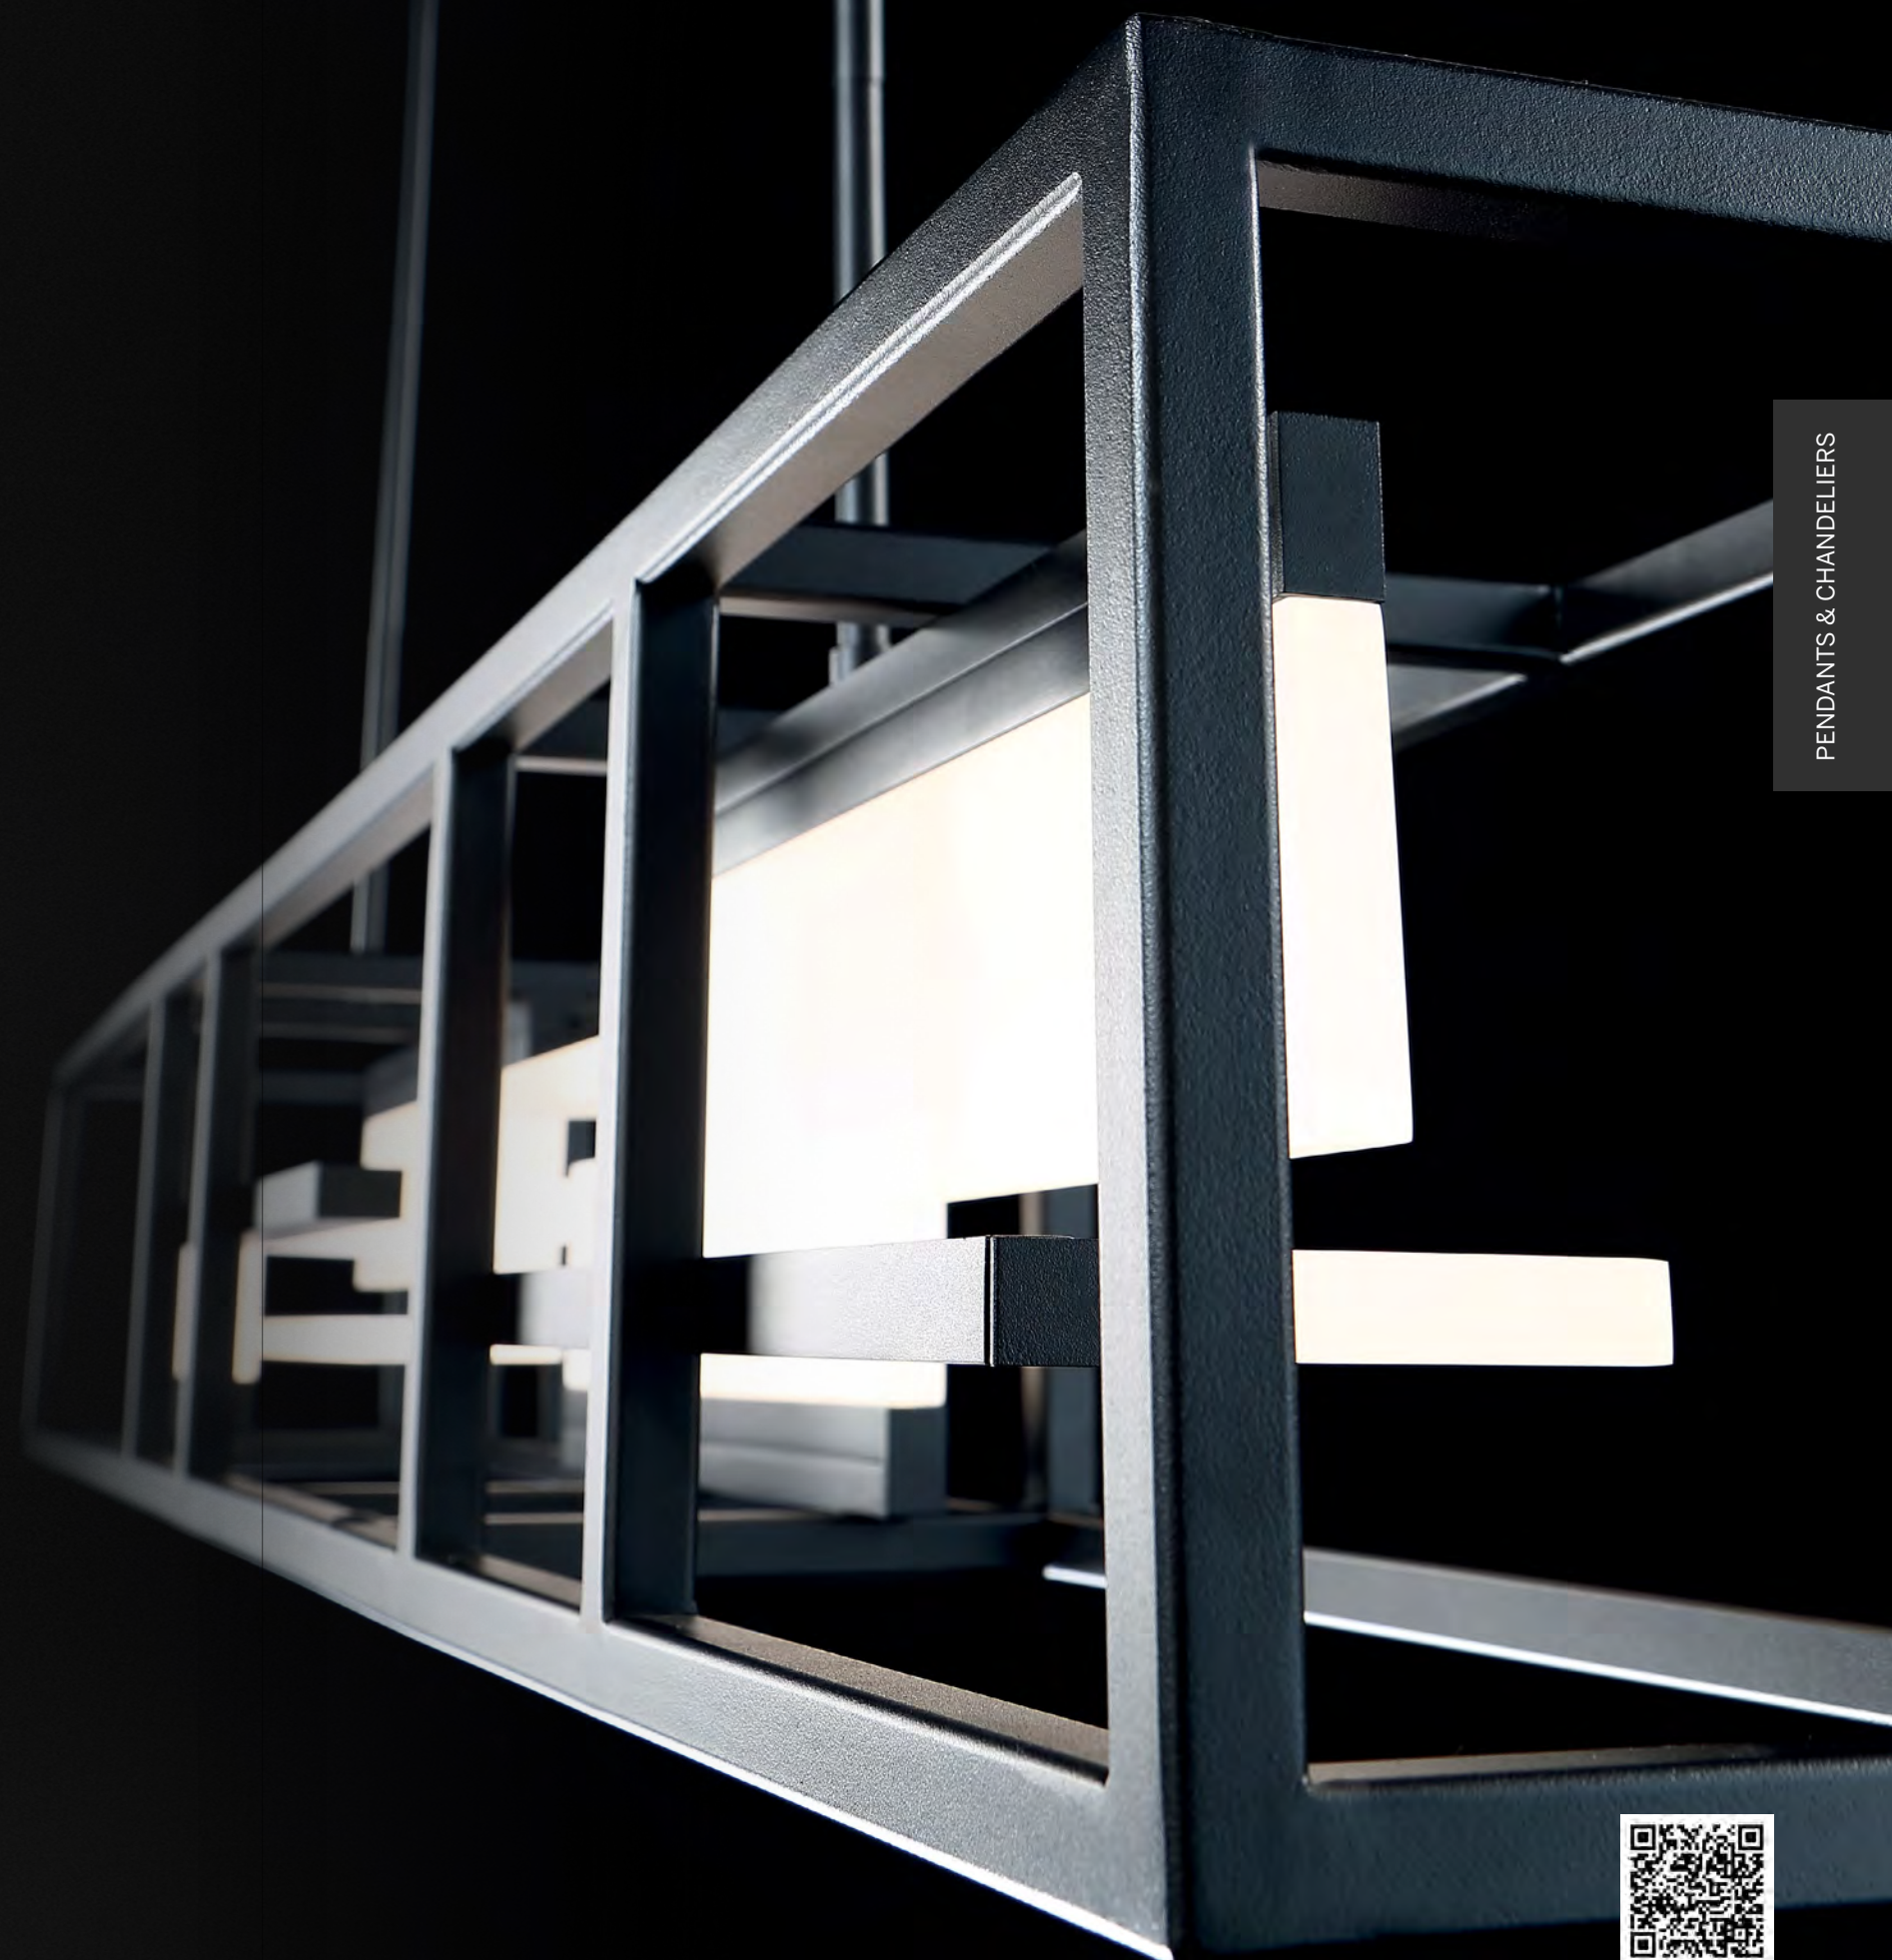

MEMORY

Using an intricate welding process, artisans built this Bauhaus-inspired design giving it an overall clean look, before coating it with an enduring black finish. Behind the steel bars, sleek opalescent rectangles are illuminated by carefully positioned edge-lit LED modules giving them the appearance of floating within, while creating an unforgettable stark contrast of black and white.

PENDANTS & CHANDELIERS

- Intricate welding for rectangular accents
- Dimmer: ELV, TRIAC, 0-10V
- Canopy conceals a proprietary universal 120V-220V-277V driver
- Six 12" and two 6" down rods included (additional sold separately)
- Rated Life: 54,000 hours
- Color temp: 3000K
- CRI: 90

Model	Size	Wattage	Voltage	LED Lumens	Delivered Lumens	Finish
PD-56856	56"	79W	120-277V	4070	2581	BK Black

Example: PD-56856-BK