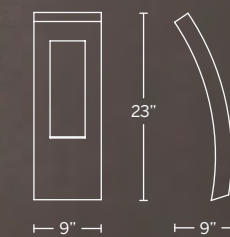

WS-W2223

- Up and down illumination
- Dimmer: ELV
- No driver or transformer required
- Rated Life: 50,000 hours
- Color temp: 3000K
- CRI: 85

Model	Size	Wattage	Voltage	LED Lumens	Delivered Lumens	Finish
WS-W2216	16"	17W	120V	960	617	BK Black
WS-W2223	23"	26W		1440	912	BZ Bronze

Example: WS-W2223-BK