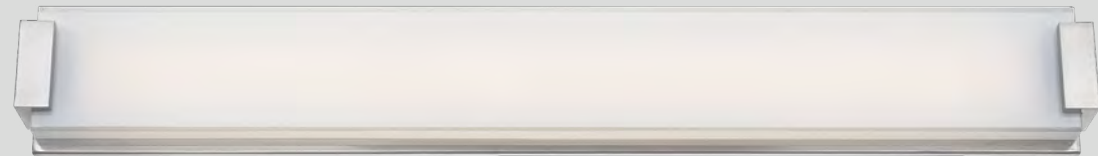

POLAR

This sleek design epitomizes the use of modern materials with state of the art LED technology to create a refined urban luminaire. Features crisp edges of mitered glass and optimally engineered with a maximum amount of LEDs for a wide range of bath lighting and ambient illumination in luxury hotel corridors and other spaces.