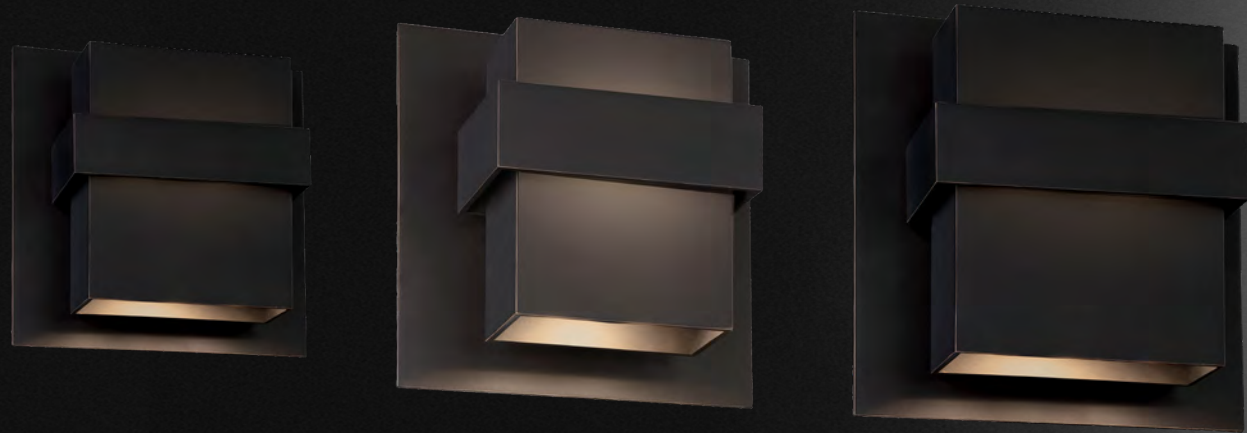

PANDORA

A popular understated design updated with a sleek black finish, Pandora brings sculptural sophistication and high-powered energy-efficient LEDs to your overall lighting scheme, whether you mount it inside or out. With its tiered, minimalist form and two points of illumination, you'll never regret opening this box.

- Up and down illumination
- May be mounted on wall vertically or upside down
- Dimmer: ELV
- No driver or transformer required
- Rated Life: 50,000 hours
- Color temp: 3000K
- CRI: 90

7" 5"

9" 5"

11" 5"

Model	Size	Wattage	Voltage	LED Lumens	Delivered Lumens	Finish
WS-W30507	7"	13W		467	310	BK Black
WS-W30509	9"	22W	120V	884	591	ORB Oil Rubbed Bronze
WS-W30511	11"	31W		1089	694	

Example: WS-W30509-BK