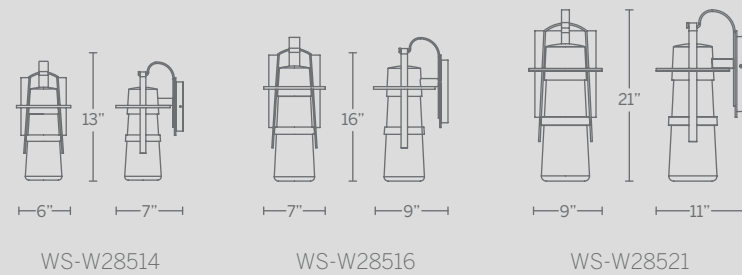

- Clear mouth-blown hammered clear glass
- No driver or transformer required
- Rated Life: 54,000 hours
- Color temp: 3000K
- 277V option available for WS-W28521 only (special order)
- CRI: 90