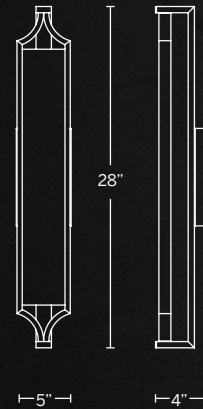

EMBLEM

A refined update to traditional styles. A compelling blend of a curvilinear design, reclaimed crystal and LED technology creates a peerless, enduring look for today's baths and powder rooms. This ADA compliant luminaire mounts on the wall in all directions.

WS-32128