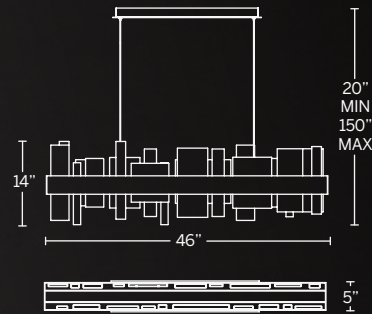

PD-68146

Model	Size	Wattage	Voltage	LED Lumens	Delivered Lumens	Finish
PD-68146	46"	65W	120-277V	5509	2148	AB Aged Brass BN Brushed Nickel

Example: PD-68146-AB