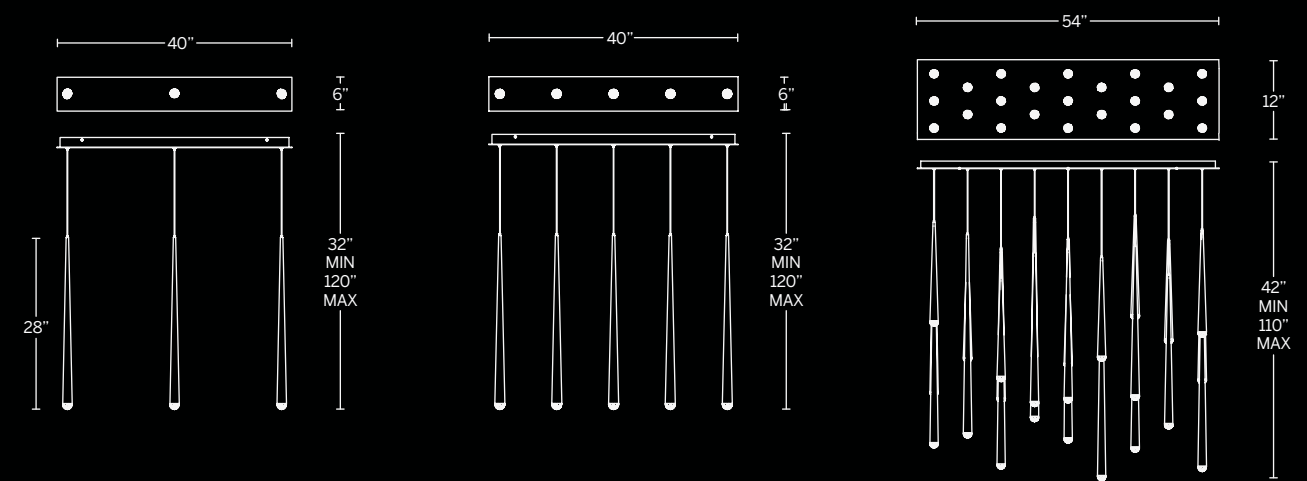

- Thin, powered aircraft cables provide an ultra-clean look for adjustable suspension height
- Dimmer: ELV
- Canopy conceals a proprietary universal 120V-220V-277V driver
- Rated Life: 50,000 hours
- Color temp: 3500K
- CRI: 90