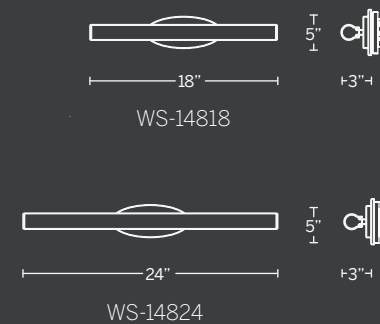

Model	Size	Wattage	Voltage	LED Lumens	Delivered Lumens	Finish
WS-14818	18"	17W	120-277V	1263	1167	BK Black
WS-14824	24"	22W		1787	1661	BN Brushed Nickel

Example: WS-14824-CH

LOFT

This modern design is highlighted with contoured etched opal glass that creates a striking aesthetic. Ideal for installation in fine baths and hallways.