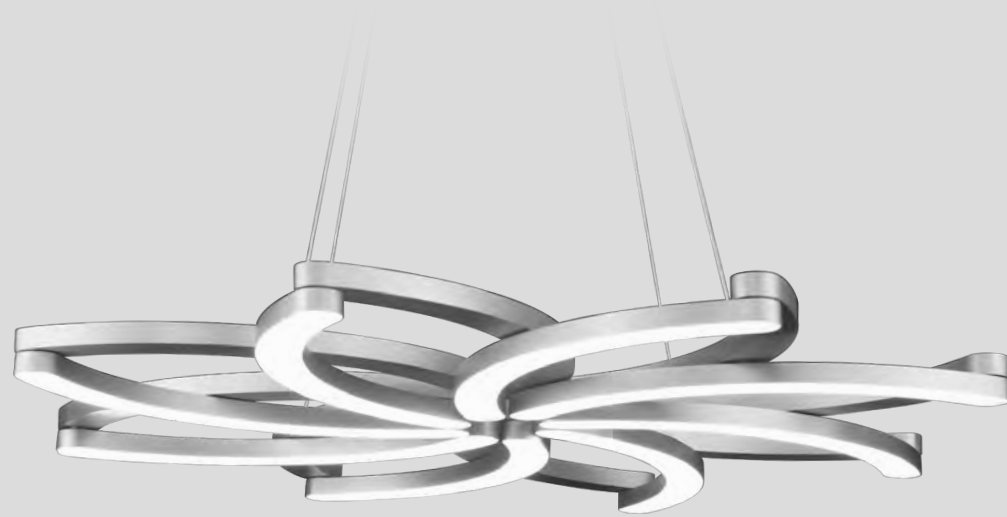

Model	Size	Wattage	Voltage	LED Lumens	Delivered Lumens	Finish
PD-50829	24"	52W	120-277V	3281	1679	AB Aged Brass
PD-50835	32"	78W	120-277V	5033	3877	BN Brushed Nickel

Example: PD-50835-AB

BLOOM

Spectacular, yet distinctly different looks from one finely-crafted lightpiece. From a bud of concentrated light to a crown of light.