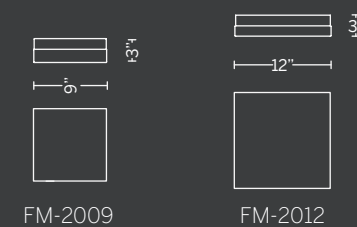

Model	CCT	Size	Wattage	Voltage	LED Lumens	Delivered Lumens	Finish
FM-2009-30		9"	32W		2897	1294	BK Black
FM-2012-30	3000K	12"	30W	120V	3128	1309	TT Titanium

Example: FM-2012-30-BK

For 2700K add "-27", 3500K add "-35"z before the finish: FM-2012-27-BK

For 277V special order add a "F" before the finish: FM-2012F-27-BK