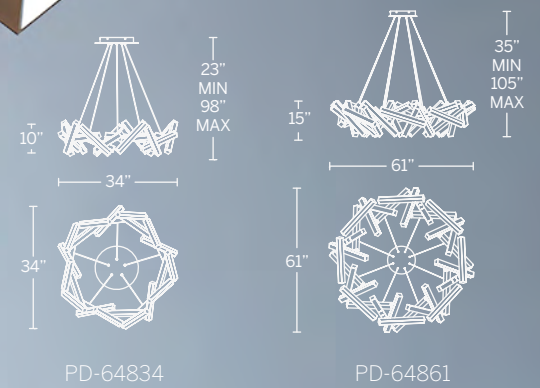

Model	Size	Wattage	Voltage	LED Lumens	Delivered Lumens	Finish
PD-64834	34"	40W	120-277V	2717	2407	AL Brushed Aluminum
PD-64861	61"	60W	120-277V	4010	3720	AB Aged Brass BK Black

Example: PD-64861-AL