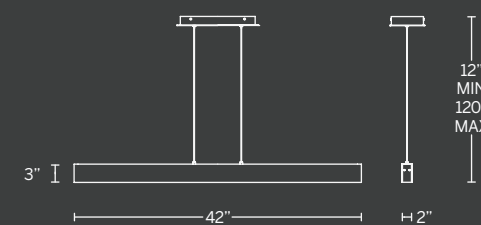

Model	Size	Wattage	Voltage	LED Lumens	Delivered Lumens	Finish
PD-51542	42"	48W	120V	1716	746	BK Black

Example: PD-51542-BK
For 277V special order, add an "F" before the finish: PD-51542F-BK