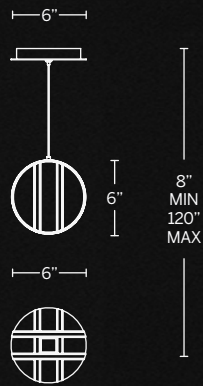

CARILLION

Elevate this decorative luminaire to raise the bar for modern lighting. Intersecting bands on a sphere reveal beautiful edge lighting.

- Ambient illumination
- Spin-on round canopy with minimal hardware
- Thin powered aircraft cables provide an ultra clean look for adjustable suspension height
- Thin canopy conceals a proprietary 120V/277V driver
- Dimmer: ELV, TRIAC
- Rated Life: 54,000 hours
- Color Temp: 3000K
- CRI: 90

Model	Size	Wattage	Voltage	LED Lumens	Delivered Lumens	Finish
PD-36206	6"	27W	120V-277	1134	413	AB Aged Brass BK Black BN Brushed Nickel

Example: PD-36206-BK