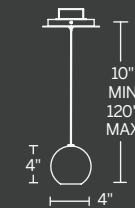

ACID

Surrealistic droplets of metallic liquid artfully suspended. Powerful LED downlights concealed within these steel shades provide functional illumination comparable to halogen MR16s. String individually or drop them in clusters for the full mind-blowing experience.

- Thin, powered aircraft cables provide an ultra clean look for adjustable suspension height
- Dimmer: ELV
- Universal 120V-220V-277V driver installs within junction box, driver dimensions: 2.8" x 1.3" x 1.2"
- Rated Life: 70,000 hours
- Color temp: 3000K
- CRI: 90

Model	Size	Wattage	Voltage	LED Lumens	Delivered Lumens	Finish
PD-15604	4"	11W	120-277V	639	485	PN Polished Nickel

Example: PD-15604-BK