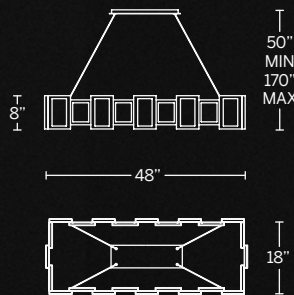

FURY

An elegant chandelier combining energy efficiency with lustrous metal finishes and gold encased art glass panes. Soft and even illumination from an innovative design only made possible with the latest in LED technology.