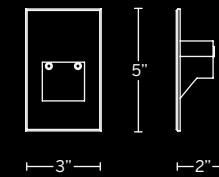

STEP LIGHT

Elevate your design and step up to a minimalist aesthetic that highlights a low profile style that flush mounts for a clean look. Ideal lighting for safety and security. A frosted lens delivers beautiful balanced illumination that is shadow free with little glare. Wet listed for both interior and exterior applications on stairs and walls. Three effortless finishes.

- Low profile, flush to wall aesthetics with no visible hardware
- Frosted lens creates balanced lighting, free of shadows with minimum glare
- No driver or transformer required
- Fits into 2" x 4" junction box with minimum inside dimensions of 3" L x 2" W x 2" H includes bracket for junction box mount.
- Dimmer: ELV
- Rated Life: 54,000 hours
- Color temp: 3000K
- CRI: 90

Model	Size	Wattage	Voltage	LED Lumens	Delivered Lumens	Finish
SL-LED200-30					19	BK Black
SL-LED200-30	5"	3W	120V	228	56	WT White
SL-LED200-30					30	SS Stainless Steel