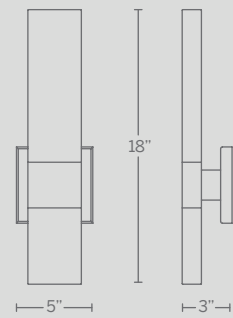

REFLECT

Organically yours. Free formed artisan glass comes to light in this shimmering design to evoke a mesmerizing effect as though viewing a reflecting pool. Ideal for a variety of indoor or outdoor upscale applications. A dramatic approach to luxurious residential, commercial or hospitality settings. May be mounted vertically in either direction.

WS-W20118