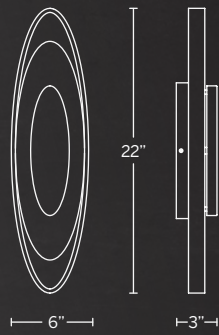

VALOR

This mesmerizing sconce sets a tone of elegance with hand applied gold leafing and concentric bronze ovals. Inspired by deco artwork, this classic LED luminaire complements your space with creativity and reimagination.

- 14K gold leaf medallion
- May be mounted on wall in all orientations
- Thin canopy conceals a proprietary 120V/277V driver
- Dimmer: ELV, TRIAC
- Rated Life: 50,000 hours
- Color temp: 3000K
- CRI: 90

Model	Size	Wattage	Voltage	LED Lumens	Delivered Lumens	Finish
WS-44122	22"	16W	120/277V	368	288	BZ/GL Bronze/Gold Leaf

Example: WS-44122-BZ/GL