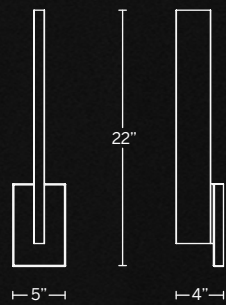

MAKO

Sleek and striking. Modern lighting designed at just the right angle. This low-profile wall sconce projects a blade of light on the wall behind to feature its own silhouette and a second blade cast downward to light the path below. Defined by an angular upright with ceramic silkscreened glass, Mako enhances both interior and exterior locations as a wet listed, ADA Compliant architectural luminaire. Customize your color temperature from three choices.

WS-W18122

- Down and indirect illumination
- May be mounted on wall vertically or upside down
- Built in color temperature adjustability. Switch from 3000K/3500K/4000K
- Thin canopy conceals a proprietary 120V/277V driver
- Dimmer: ELV, TRIAC
- Rated Life: 50,000 hours
- CRI: 90

Model	CCT	Size	Wattage	Voltage	LED Lumens	Delivered Lumens	Finish
WS-W18122-30	3000K	22"	17W	120/277V	1500	364	AL BK

Example: WS-W18122-30-BK
For 3500K add "-35", 4000K add "-40" before the finish: WS-W18122-35-AL

EXTERIOR