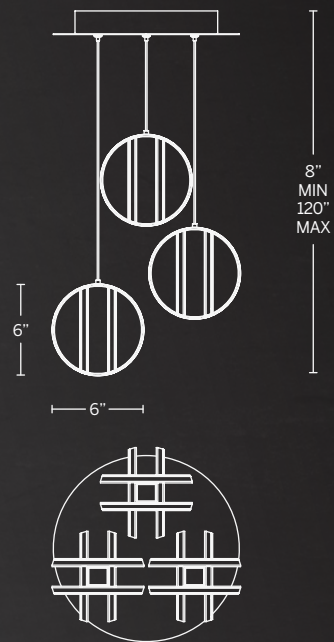

CARILLION

Elevate decorative luminaires to raise the bar for modern decorative lighting. Intersecting bands on cascading triple spheres reveal beautiful ambient lighting.

- Ambient illumination
- Thin powered aircraft cables provide an ultra clean look for adjustable suspension height
- Thin canopy conceals a proprietary universal 120V-220V-277V driver
- Dimmer: ELV, TRIAC
- Rated Life: 54,000 hours
- Color Temp: 3000K
- CRI: 90

Model	# of Lights	Wattage	Voltage	LED Lumens	Delivered Lumens	Finish
PD-36203R	3 lights	81W	120-277V	2927	1019	AB Aged Brass BK Black BN Brushed Nickel

Example: PD-36203R-BN