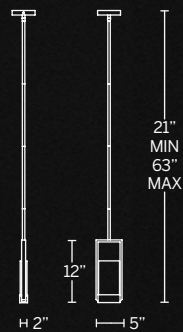

- Up & down light
- Hang straight swivel
- Dimmer: ELV
- No driver or transformer required
- Three 12" and one 6" down rods included (additional sold separately)
- Rated Life: 54,000 hours
- Color temp: 3000K
- CRI: 90