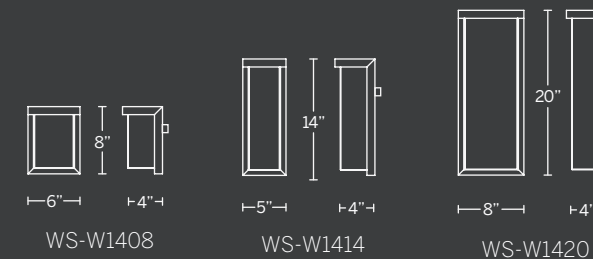

WS-W1408

WS-W1414

WS-W1420

Model	CCT	Size	Wattage	Voltage	LED Lumens	Delivered Lumens	Finish
WS-W1408		8"	12W		1000	363	AL Brushed Aluminum
WS-W1414	3000K	14"	15W	120V	1400	638	BK Black
WS-W1420		20"	28W		2000	926	BZ Bronze

Example: WS-W1420-AL
For 2700K add "-27"; 3500K add "-35" before the finish: WS-W1420-35-AL
For 277V special order, add an "F" before the finish: WS-W1420F-AL