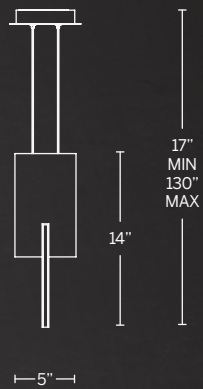

Model	Size	Wattage	Voltage	LED Lumens	Delivered Lumens	Finish
PD-64256	56"	41W	120-277V	3600	2568	AB Aged Brass 

Example: PD-64256-AB

AMARI

Cool, connective, sculptural. Two interlocking panels render a thought provoking aesthetic. Subtle ambient illumination commands attention of this floating work of art.