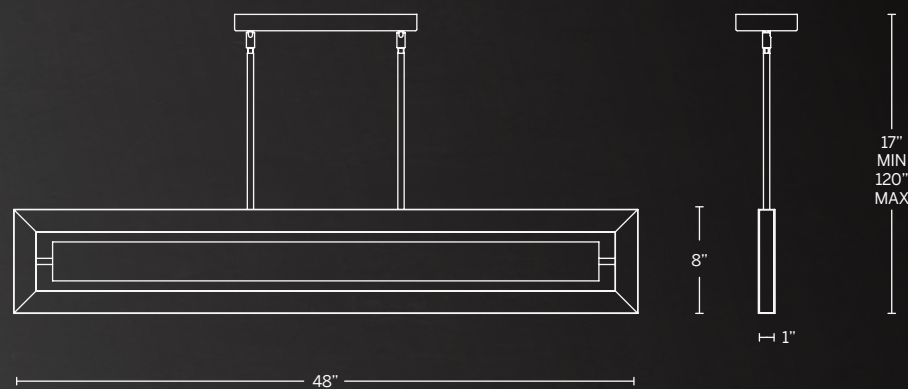

EQUILIBRIUM

An elegant rectangle of light radiates from an artisan crafted, cloudy acrylic center panel illuminated by an uplight to create an impressive and unique look. The base of this modern 48-inch luminaire features downward illumination.

- Up and downward illumination
- Artisan crafted milky cloudy acrylic. Each crafted piece is unique and lends itself to variations in milkiness.
- Six 12" and two 6" down rods included (additional sold separately)
- Hang straight swivel
- Slide-on rectangular canopy with minimal hardware
- Thin canopy conceals a proprietary universal 120V-220V-277V driver
- Dimmer: ELV, TRIAC, 0-10V
- Rated Life: 54,000 hours
- Color Temp: 3000K
- CRI: 90

Model	Size	Wattage	Voltage	LED Lumens	Delivered Lumens	Finish
PD-54248	48"	28W	120-277V	2500	1264	BK Black

Example: PD-54248-BK