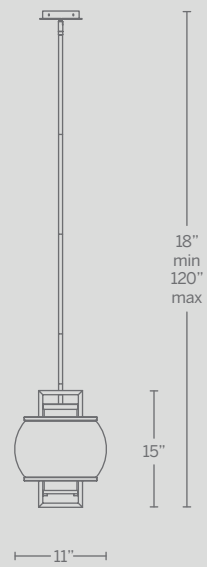

LUCID

A clearly defined orb gently encircles a cylinder of opal glass. Lucid is a clean and updated version of the traditional lantern that may be hung in multiples in an outdoor entertainment area or over an entryway.