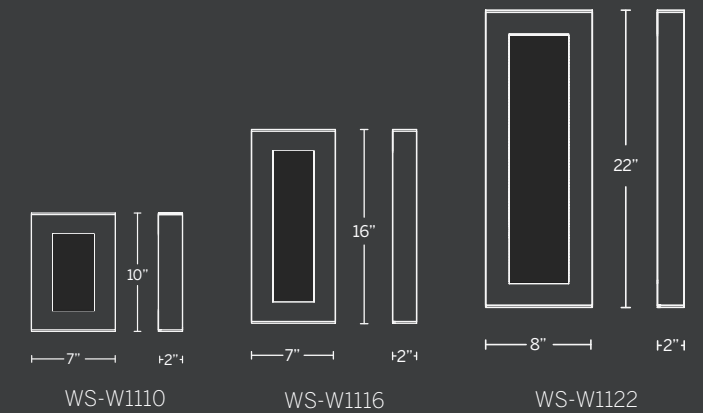

Model	Size	Wattage	Voltage	LED Lumens	Delivered Lumens	Finish
WS-W1110	10"	12W		720	370	BK Black
WS-W1116	16"	16W	120V	960	490	BZ Bronze
WS-W1122	22"	20W		1200	610	

Example: WS-W1110-BK
For 277V special order, add an "F" before the finish: WS-W1110F-BK