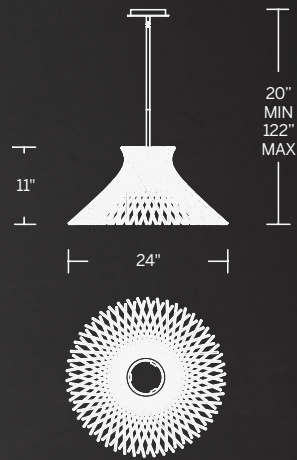

ZENYA

Inspired by the Japandi minimalist style integrated with cutting edge LEDs. This stunning pendant renders a tapered metal lattice which illuminates with an etched acrylic diffuser.

- Three 12" and one 6" down rods included (additional sold separately)
- Hang straight swivel
- Spin-on round canopy with minimal hardware
- Thin canopy conceals a universal 120V-220V-277V driver
- Dimmer: ELV, TRIAC
- Rated Life: 50,000 hours
- Color Temp: 3000K
- CRI: 90

Model	Size	Wattage	Voltage	LED Lumens	Delivered Lumens	Finish
PD-74223	23"	20W	120-277V	1000	600	BK GO

Example: PD-74223-GO