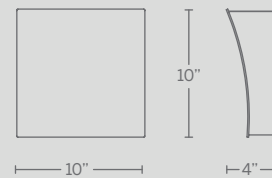

SLIDE

An austere form arcing up off the wall deploying illumination in both directions. Simply beautiful.

- Up & down light
- May be mounted on wall vertically or upside down
- Luminaire may be rotated 180° when mounting
- Dimmer: ELV, TRIAC, 0-10V
- Canopy conceals a proprietary universal 120V-220V-277V driver
- Rated Life: 54,000 hours
- Color temp: 3000K
- 2700K and 3500K option available (special order)
- CRI: 90