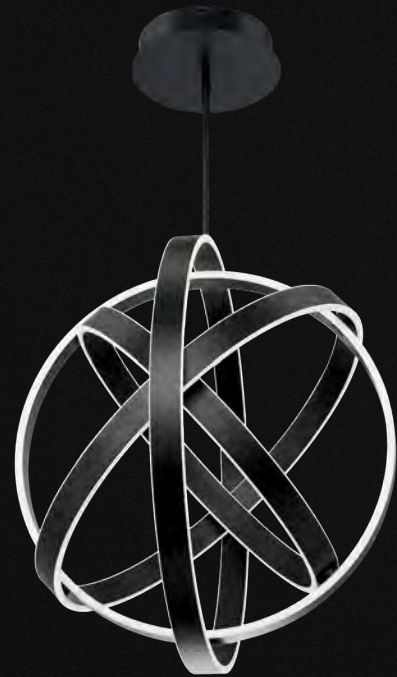

Model	Size	Wattage	Voltage	LED Lumens	Delivered Lumens	Finish
PD-43728	28"	41W		5800	2156	
PD-43738	38"	55W	120-277V	7770	2936	BK Black
PD-43748	48"	83W		11600	4511	

Example: PD-43728-BK

KINETIC

Whether you think of gyroscopes, the atomic structure or da Vinci's "L'Uomo Vitruviano," Kinetic has deep roots in science, exemplified by brilliant edge-lit LED panels that broadcast 360-degrees of seamless, even light. Even better, its rings are adjustable for a personalized look.