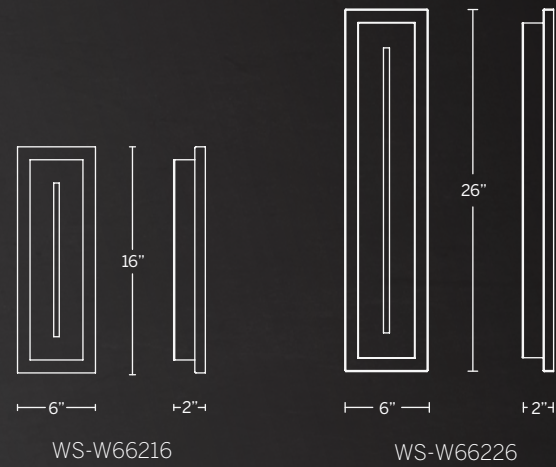

AL Brushed Aluminum
BK Black
WT White

Example: WS-W10214-WT

EXTERIOR

MIDNIGHT

A minimalist rectangular design delivering visual interest and wonderful ambient illumination through mitered glass from the front and side edges of this Exterior LED Luminaire.