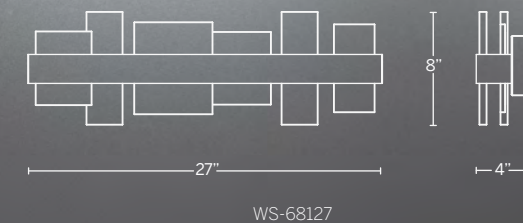

ACROPOLIS

Acropolis gives us a statement bath light for the ages. The abstract lightscape features undulating natural Spanish alabaster forms reflected below a luminous metal band. The stunning bath luminaire draws you in with a beautiful metal structure defined by pure geometry.

- Hand selected first quality Spanish alabaster varying in thickness and height
- Natural stone features unique veining and color variation
- Thin canopy conceals a proprietary universal 120V-220V-277V driver
- May be mounted on wall vertically or upside down
- Rated Life: 50,000 hours
- Color temp: 3000K
- CRI: 90

Model	Size	Wattage	Voltage	LED Lumens	Delivered Lumens	Finish	
WS-68127	27"	38W	120V	1455	1284	AB	Aged Brass
WS-68137	37"	46W		1809	1596	BN	Brushed Nickel

Example: WS-68127-BN