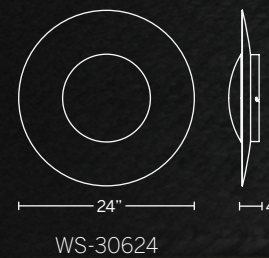

BLAZE

A radiating spectacle of warm indirect illumination from hand applied gold leaf or silver leaf. Offered in three proportional sizes to design in multiples on walls or ceilings.

- 14K gold leaf or silver leaf
- May be mounted on ceiling or wall in all orientations
- ADA compliant (12" and 18" sizes only)
- Dimmer: ELV
- Universal Driver (120V-220V-277V) installs within junction box, driver dimensions: 2.8" x 1.3" x 1.2"
- Rated Life: 50,000 hours
- Color temp: 3000K
- CRI: 90

Model	Size	Wattage	Voltage	LED Lumens	Delivered Lumens	Finish
WS-30612	12"	11W		787	250	GL Gold Leaf/Gold Plated
WS-30618	18"	25W	120-277V	1979	605	SL Silver Leaf/Polished Nickel
WS-30624	24"	31W		2392	700	

Example: WS-30612-GL