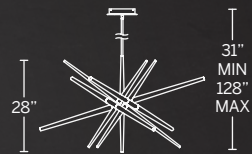

Model	Size	Wattage	Voltage	LED Lumens	Delivered Lumens	Finish
PD-75934	34"	47W	120-277V	2793	2282	AB BK
PD-75950	50"	64W	120-277V	3310	2696	BK

Example: PD-75934-BK

STORMY

This spectacle amazes like lightning in the sky. Discreetly concealed LEDs brightly illuminate seeded stems of optical grade polycarbonate. Splendid in aged brass or polished nickel.