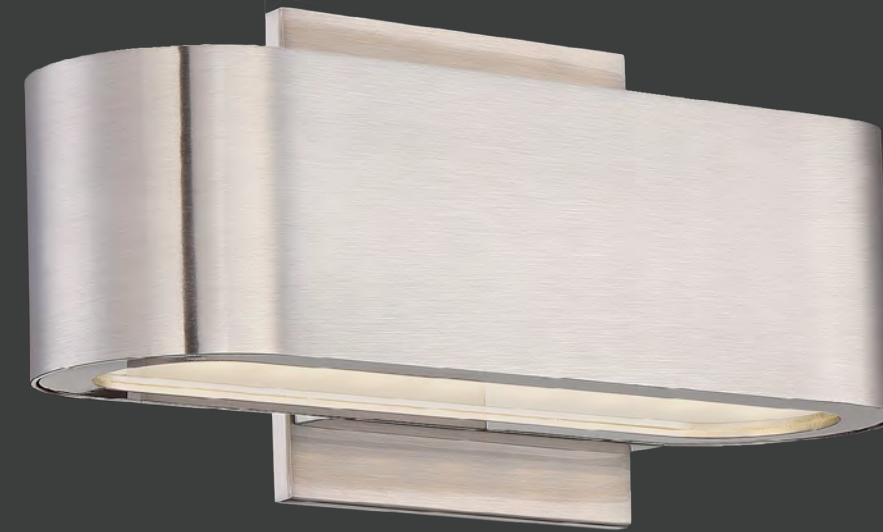

- Up & down light
- Dimmer: ELV
- May be mounted on wall vertically or upside down
- Universal 120V-220V-277V driver installs within junction box, driver dimensions: 2.8" x 1.3" x 1.2"
- Conversion plate included to accommodate 4" junction box
- Rated Life: 54,000 hours
- Color temp: 3000K
- 2700K and 3500K option available (special order)
- CRI: 90

Model	Size	Wattage	Voltage	LED Lumens	Delivered Lumens	Finish
WS-39610	10"	16W	120-277V	1159	773	BN

Example: WS-39610-BN
For 2700K add "-27"; 3500K add "-35" before the finish: WS-39610-27-BN