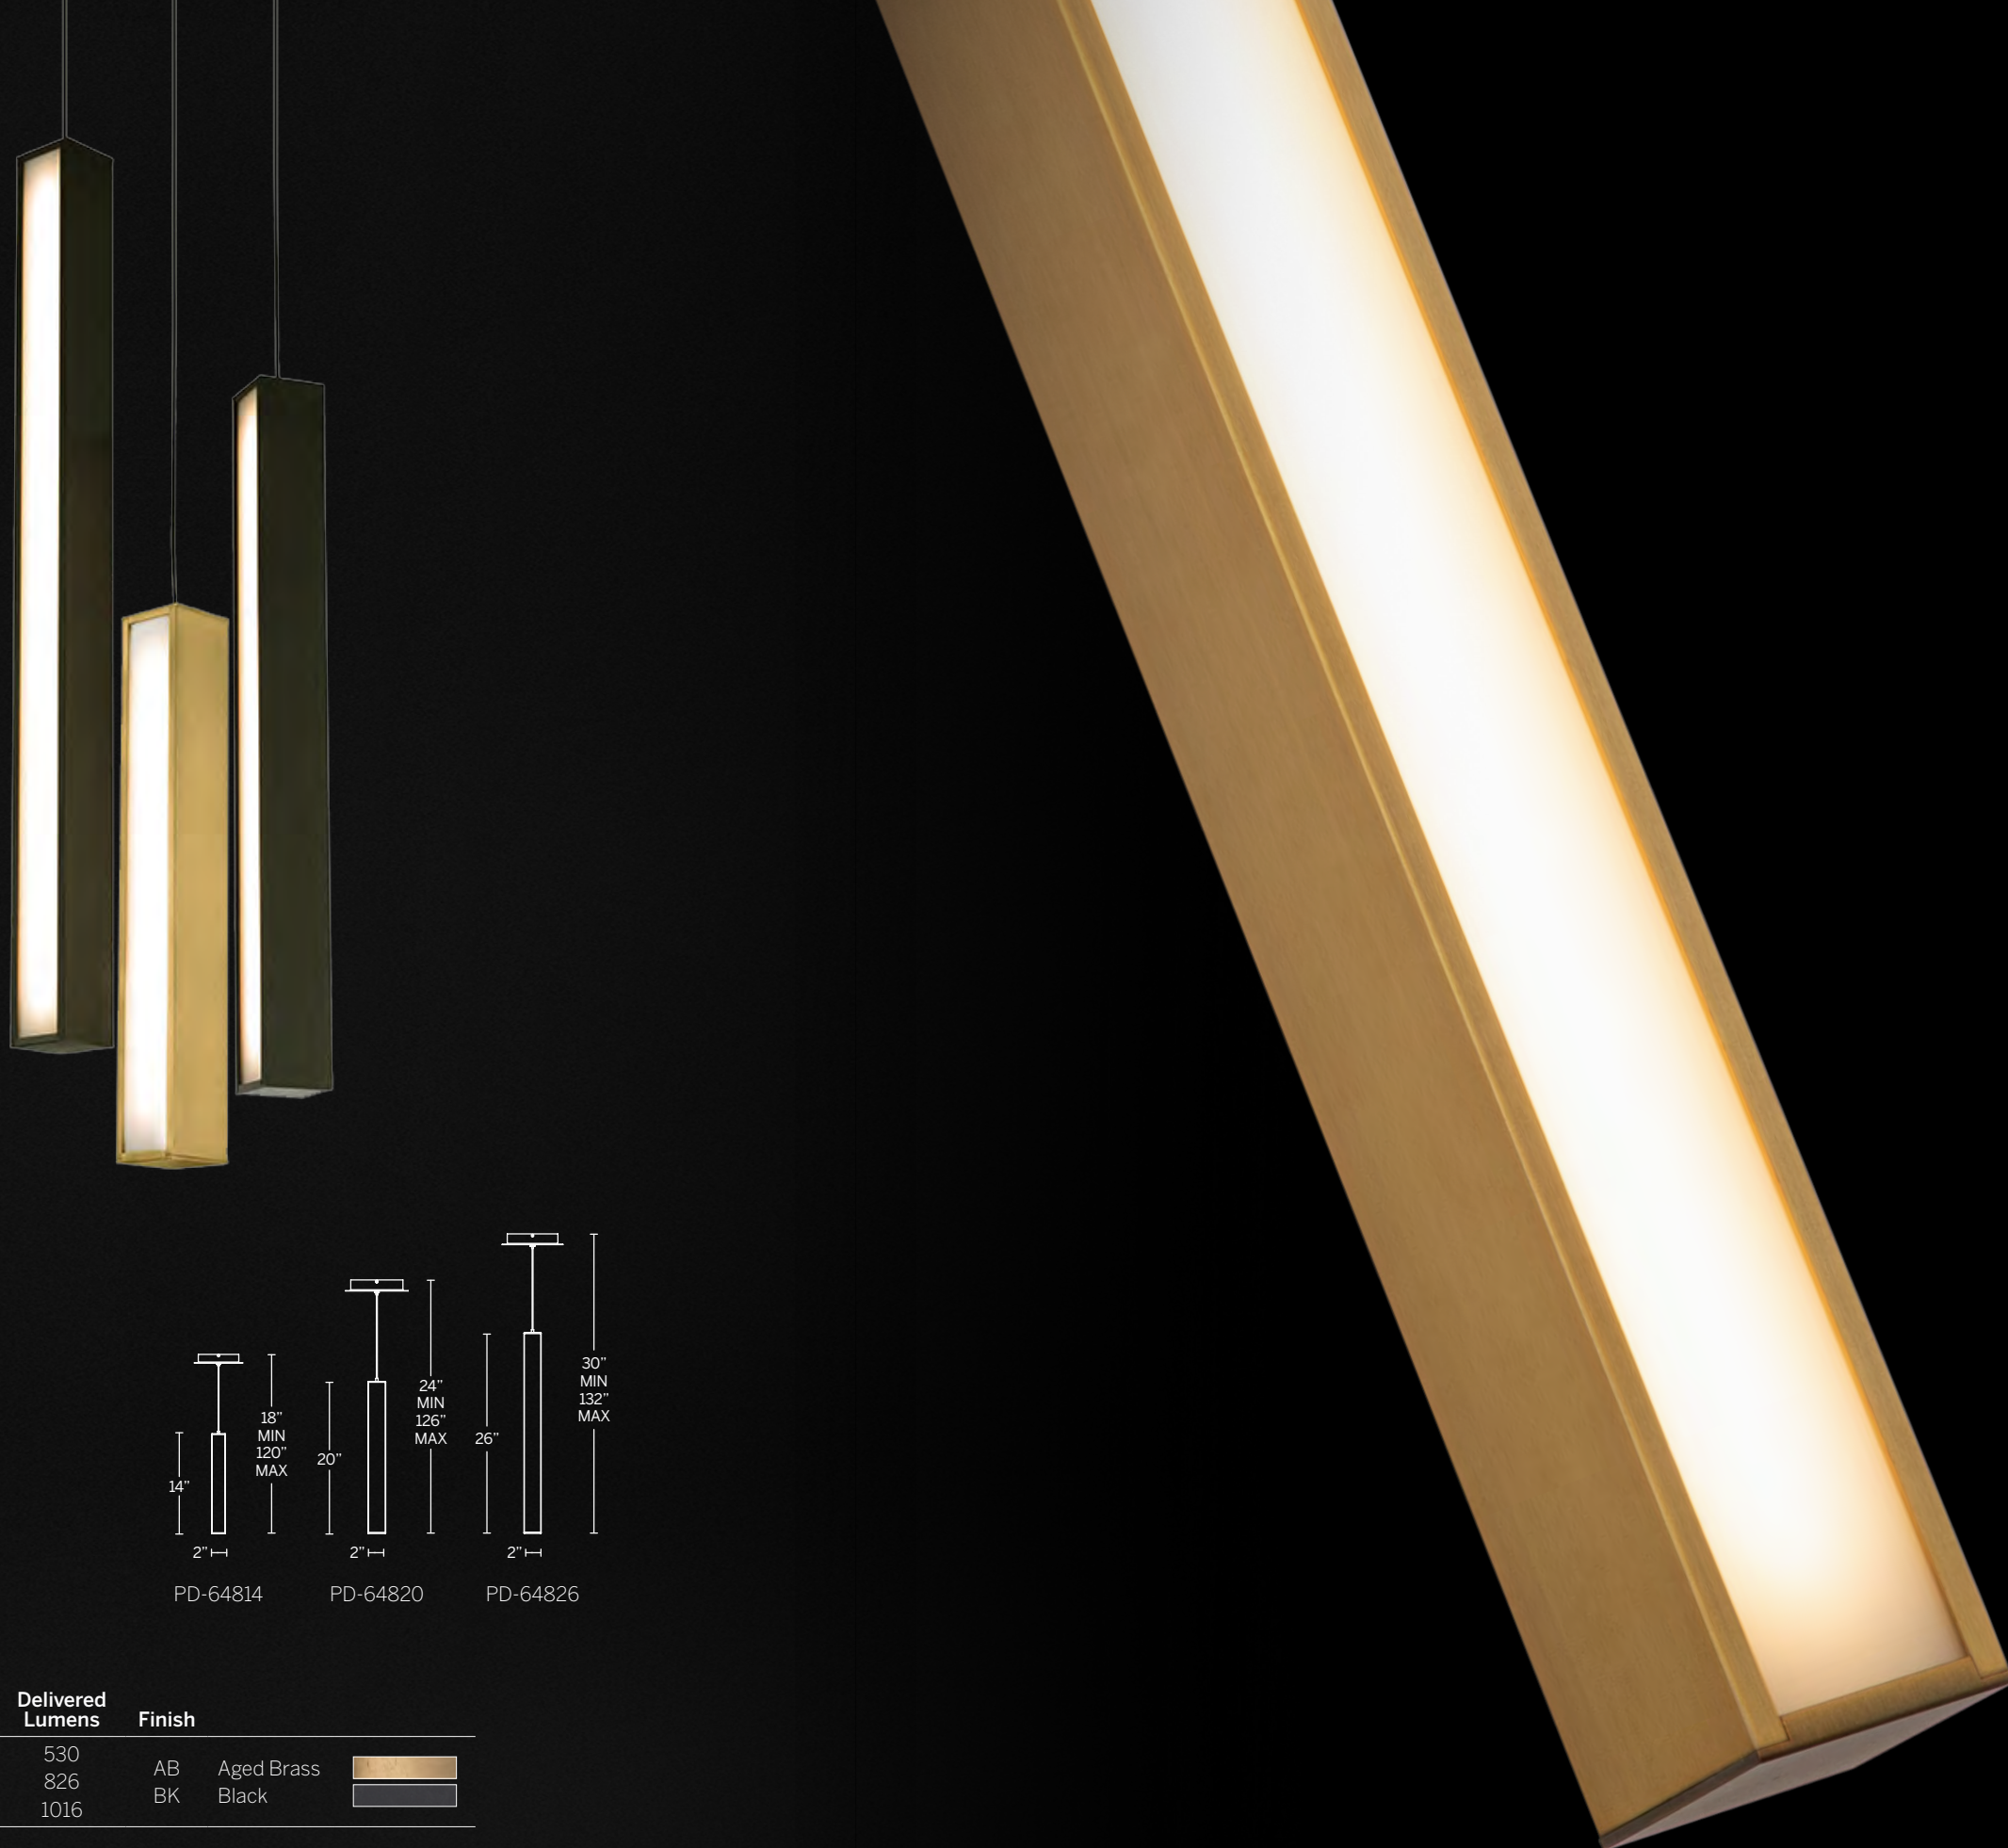

CHAOS

Chaos freezes a moment in time with breathtaking elegance. Ultra thin powered cables stabilize the suspension without visual interference. Each section of this sculptural form is equipped with consistent, LEDs for refined illumination throughout. Let chaos reign.

- Thin, powered aircraft cables provide an ultra clean look for adjustable suspension height
- Dimmer: ELV, TRIAC 0-10V
- Thin canopy conceals a proprietary universal 120V-220V-277V driver
- Rated Life: 50,000 hours
- Color temp: 3000K
- CRI: 90