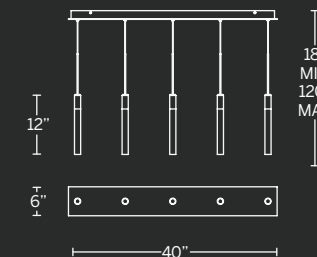

MAGIC

Glorious sparkly stalks of Piastra crystal are alluringly remarkable either as a single-file line of slender, individual pendants or as a 23-light linear chandelier with customizable proportions. Long lasting LEDs dim down beautifully. Ideal for large residential, hospitality and commercial applications.

- Cylindrical Piastra crystal shades
- Thin, powered aircraft cables provide an ultra clean look for adjustable suspension height
- Dimmer: ELV
- Canopy conceals a proprietary universal 120V-220V-277V driver
- Rated Life: 50,000 hours
- Color temp: 3000K
- CRI: 90

Model	# of lights	Canopy	Wattage	Voltage	LED Lumens	Delivered Lumens	Finish
PD-35603L	3 lights		17W		672	618	BK Black
PD-35605L	5 lights	Rectangular	29W	120-277V	1120	1030	PN Polished Nickel
PD-35623L	23 lights		133W		5152	4738	

Example: PD-35623L-PN

PD-35605L