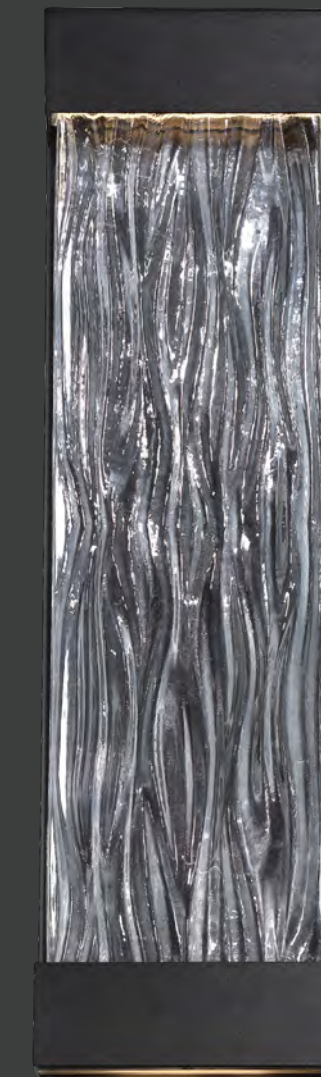

Model	Size	Wattage	Voltage	LED Lumens	Delivered Lumens	Finish
WS-W37916	16"	39W	120V	1869	1195	BK Black
WS-W37922	22"	39W	120V	1869	1195	BK Black

Example: WS-W37916-BK