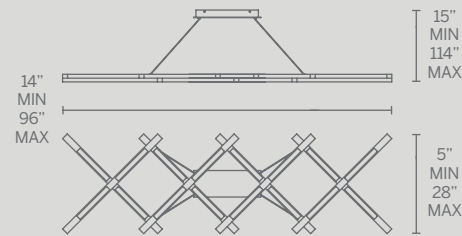

SCISSORS

A customizable design that can contract or expand into the exact shape you want. Adjust the length to accommodate various length tables. Finely crafted strips of extruded aluminum are affixed without the appearance of any fasteners for a finished appeal, while cutting-edge LEDs create a smooth, even illumination that's consistent across each section of the design.

- Contracts and extends 10°–170° for customizable shape
- Thin, powered aircraft cables provide an ultra-clean look for adjustable suspension height
- Dimmer: ELV, TRIAC, 0-10V
- Canopy conceals a proprietary universal 120V-220V-277V driver
- Rated Life: 60,000 hours
- Color temp: 3000K
- CRI: 90

Model	Size	Wattage	Voltage	LED Lumens	Delivered Lumens	Finish
PD-32880	14" - 96"	89W	120-277V	5887	4988	AL Brushed Aluminum BK Black

Example: PD-32880-AL

STACKED

Engineered with the sophisticated industrial feel of high tech helicopter rotors, each illuminated arm adjusts up or down. A complex aerodynamic structural design made simple with advanced LED technology, allowing varying configurations.

- Hang straight swivel
- Rotatable arms & articulating lights adjust 350° for up or down or around light
- Dimmer: ELV, 0-10V
- Canopy conceals a proprietary universal 120V-220V-277V driver
- Three 12" and one 6" down rods included (additional sold separately)
- Rated Life: 50,000 hours
- Color temp: 3000K
- CRI: 90

Model	Size	Wattage	Voltage	LED Lumens	Delivered Lumens	Finish
PD-50748	48"	42W	120-277V	4047	2102	AL Brushed Aluminum BK Black BR Brushed Brass

Example: PD-50748-BK