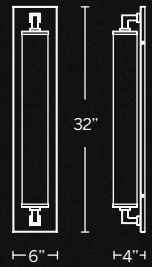

GATSBY

Streamlined and slender. Add a classically aspirational touch to upscale décor in residences, resorts and restaurants with this modern LED luminaire. White ceramic-glazed mitered glass diffuses light perfectly with consistent illumination.

BATH & INTERIOR SCENCES