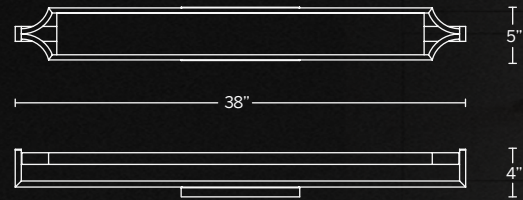

- May be mounted on wall in all orientations
- Thin canopy conceals a proprietary 120V/277V driver
- Dimmer: ELV, TRIAC
- Rated Life: 50,000 hours
- Color temp: 3000K
- CRI: 90

Model	Size	Wattage	Voltage	LED Lumens	Delivered Lumens	Finish
WS-32128	28"	20W	120/277V	1394	1127	AB Aged Brass
WS-32138	38"	29W	120/277V	1821	1507	BN Brushed Nickel

Example: WS-32128-AB