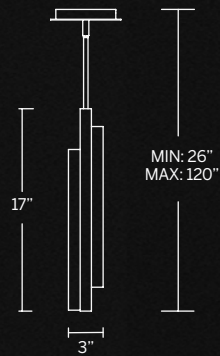

TANDEM

Staggered illuminated elements on an asymmetrical design complete a unique look. This innovative pendant features a contrasting black spear for a bold modern statement. Proportions are ideal for use in multiples over a desk, counter or bar.

- Artisan crafted milky cloudy acrylic. Each unique piece lends itself to variations in milkyiness.
- Side-lit illumination
- Three 12" and one 6" down rods included (additional sold separately)
- Hang straight swivel
- Spin-on round canopy with minimal hardware
- Thin canopy conceals a proprietary 120V/277V driver
- Dimmer: ELV, TRIAC
- Rated Life: 50,000 hours
- Color temp: 3000K
- CRI: 90

Model	Size	Wattage	Voltage	LED Lumens	Delivered Lumens	Finish
PD-50117	17"	22W	120/277V	1324	888	BK Black

Example: PD-50117-BK