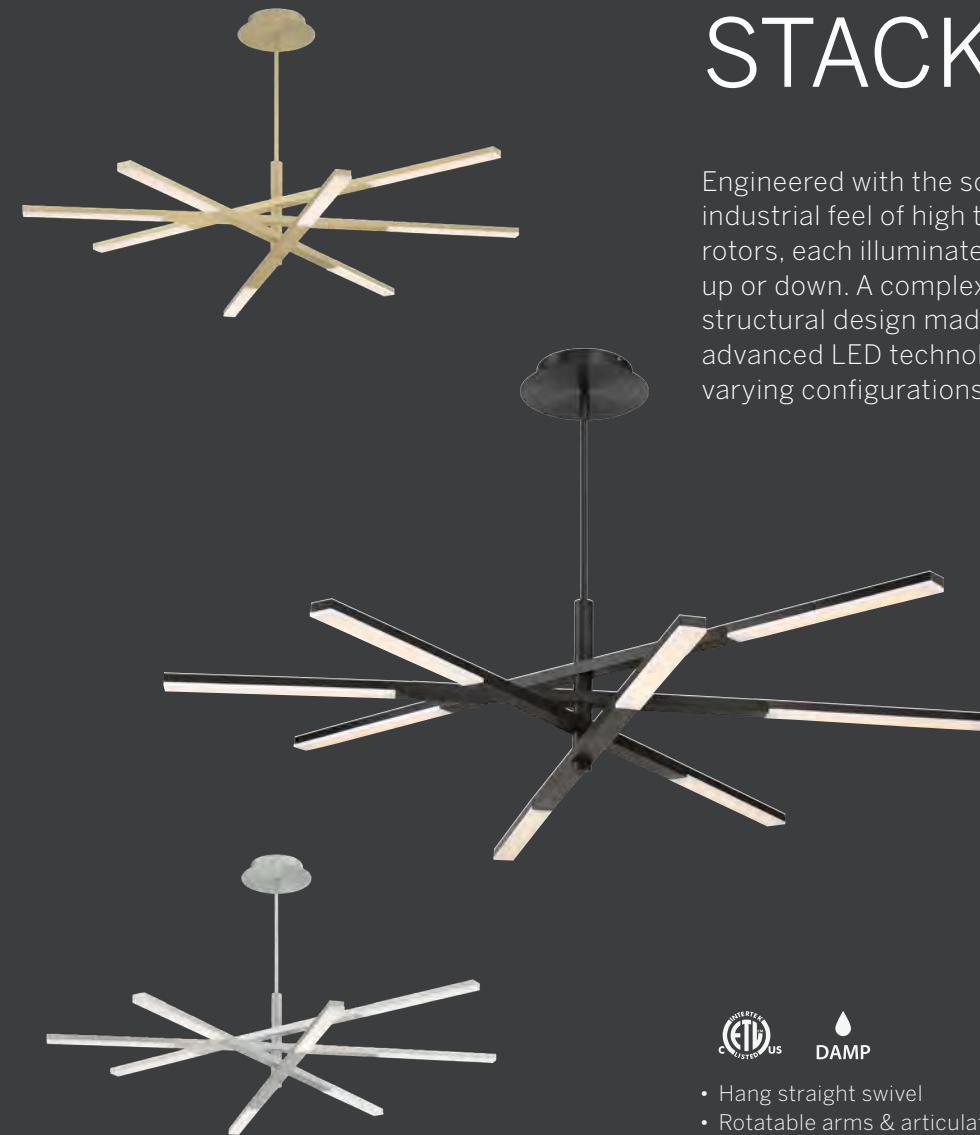

Model	Size	Wattage	Voltage	LED Lumens	Delivered Lumens	Finish
PD-87956	56"	91W	120-277V	8190	4244	BK/AB Black/Aged Brass

Example: PD-87956-BK/AB

SCISSORS

A customizable design that can contract or expand into the exact shape you want. Adjust the length to accommodate various length tables. Finely crafted strips of extruded aluminum are affixed without the appearance of any fasteners for a finished appeal, while cutting-edge LEDs create a smooth, even illumination that's consistent across each section of the design.

- Contracts and extends 10°–170° for customizable shape
- Thin, powered aircraft cables provide an ultra-clean look for adjustable suspension height
- Dimmer: ELV, TRIAC, 0-10V
- Canopy conceals a proprietary universal 120V-220V-277V driver
- Rated Life: 60,000 hours
- Color temp: 3000K
- CRI: 90

Model	Size	Wattage	Voltage	LED Lumens	Delivered Lumens	Finish
PD-32880	14" - 96"	89W	120-277V	5887	4988	AL Brushed Aluminum BK Black

Example: PD-32880-AL

STACKED

Engineered with the sophisticated industrial feel of high tech helicopter rotors, each illuminated arm adjusts up or down. A complex aerodynamic structural design made simple with advanced LED technology, allowing varying configurations.