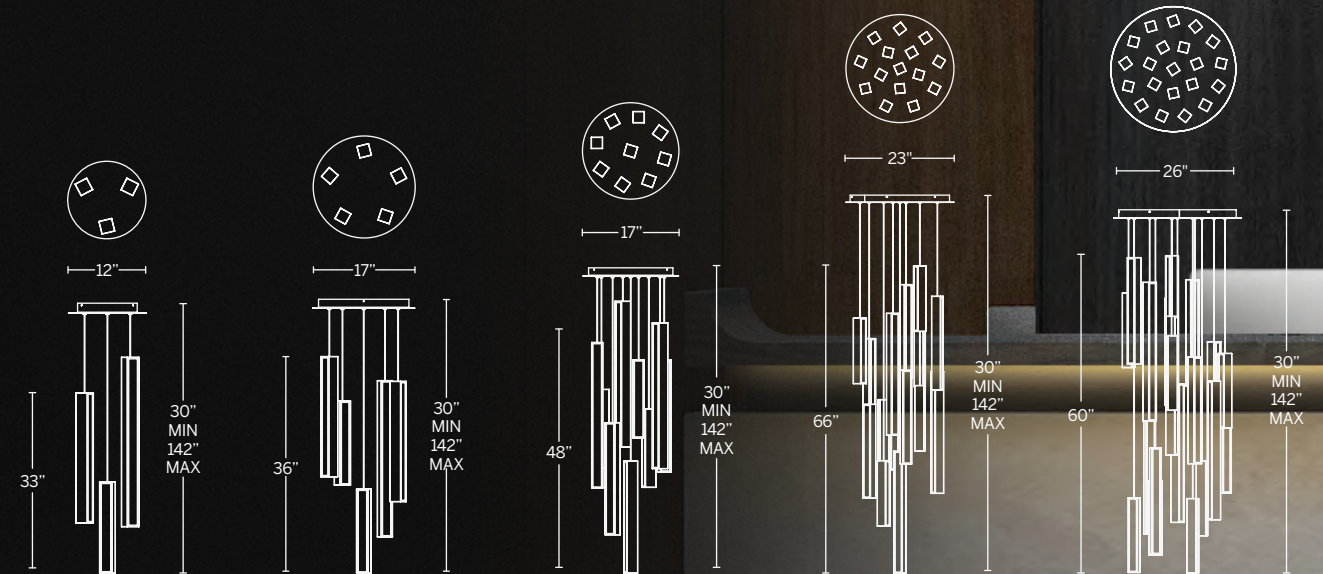

CHAOS

Chaos freezes a moment in time with breathtaking elegance. Ultra thin powered cables stabilize the suspension without visual interference. Each section of this sculptural form is equipped with consistent, LEDs for refined illumination throughout. Let chaos reign.

- Dimmer: ELV, TRIAC, 0-10V
- Thin canopy conceals a proprietary universal 120V-220V-277V driver
- Rated Life: 50,000 hours
- Color temp: 3000K
- CRI: 90

Model	# of Lights	Wattage	Voltage	LED Lumens	Delivered Lumens	Finish	Canopy
PD-64803R	3 lights	27W		1702	1114		
PD-64805R	5 lights	37W		2332	1747		
PD-64809R	9 lights	67W	120-277V	4020	2807	BK/AB	Black/Aged Brass
PD-64815R	15 lights	114W		7285	3871		
PD-64821R	21 lights	135W		10199	4591		

Example: PD-64809R-BK/AB-AB

Multiples with Black canopy

3 LIGHTS	PD-64803R-BK/AB-BK
5 LIGHTS	PD-64805R-BK/AB-BK
9 LIGHTS	PD-64809R-BK/AB-BK
15 LIGHTS	PD-64815R-BK/AB-BK
21 LIGHTS	PD-64821R-BK/AB-BK

Multiples with Aged Brass canopy

3 LIGHTS	PD-64803R-BK/AB-AB
5 LIGHTS	PD-64805R-BK/AB-AB
9 LIGHTS	PD-64809R-BK/AB-AB
15 LIGHTS	PD-64815R-BK/AB-AB
21 LIGHTS	PD-64821R-BK/AB-AB