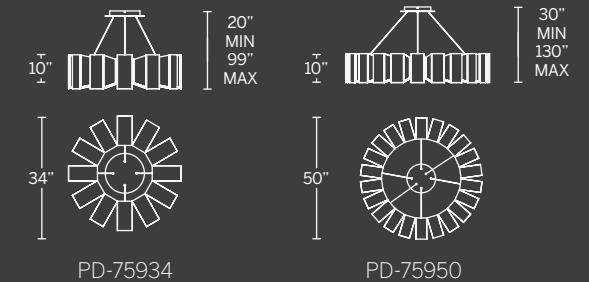

CHRONOS

Like gears in a giant clock, this massive, sculptural chandelier chimes of a daring lighting design. Suspended and powered by ultra-thin aircraft cables, Chronos is ideal for high profile high-end residential, architectural and commercial environments with high ceilings.