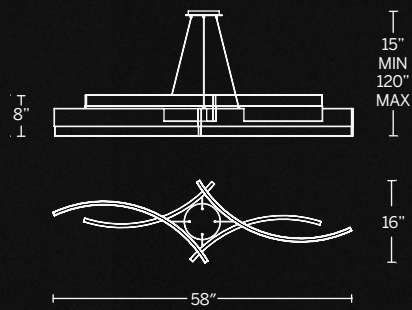

Model	Size	Wattage	Voltage	LED Lumens	Delivered Lumens	Finish
PD-66048	48"	45W	120-277V	1936	1097	AB Aged Brass 

Example: PD-66048-AB

PENDANTS & CHANDELIERS

ARCS

A sleek and sophisticated chandelier for contemporary and transitional spaces. Concave and convex arcs in black or aged brass are mirrored above and below. A statement piece for over a dining or conference table.