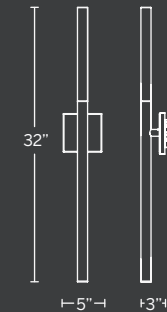

MAGIC

A magic wand crowned with crystallized art glass illuminated by LEDs from both ends. A slim low profile design perfect for modern vignettes in fine homes and hotels.

See complimentary piece on page 144-148

- Up & down light
- Dimmer: ELV
- Universal 120V-220V-277V driver installs within junction box driver dimension: 2.8"x1.3"x1.2"
- Rated Life: 50,000 hours
- Color temp: 3000K
- CRI: 90

Model	Size	Wattage	Voltage	LED Lumens	Delivered Lumens	Finish
WS-12632	32"	11W	120-277V	535	437	BK Black PN Polished Nickel

Example: WS-12632-BK