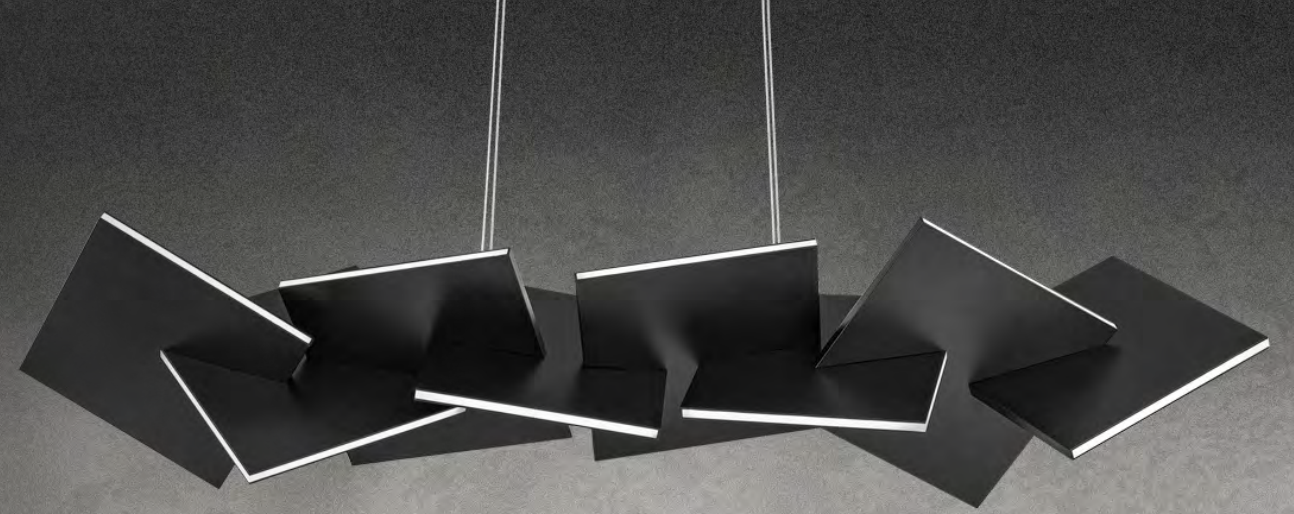

KONSTRUKT

A sculpture of interlocking panels render a thought-provoking aesthetic. Barely visible powered aircraft cables add intrigue. The subtle ambient illumination draws attention to this floating work of modern art.

- Thin powered aircraft cables provide an ultra clean look for adjustable suspension height
- Quick slide-on canopy design with minimal hardware for easy installation
- Thin canopy conceals a proprietary universal 120V-220V-227V driver
- Dimmer: ELV, TRIAC, 0-10V
- Rated Life: 60,000 hours
- Color temp: 3000K
- CRI: 90

Model	Size	Wattage	Voltage	LED Lumens	Delivered Lumens	Finish
PD-80048	48"	78W	120-277V	2992	2064	BK Black TT Titanium

Example: PD-80048-BK