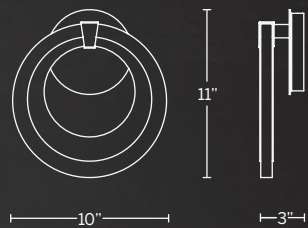

SERENITY

Artisanal wispy glass wraps around an aged brass finished ring like a luxurious earring for the home. A curved concept and invitation to embrace luxurious living with unparalleled style. Modern aesthetic with an artist touch for this ADA sconce.

- Artisanal wispy pressed glass shade
- Thin canopy conceals a proprietary 120V/277V driver
- May be mounted on wall vertically or upside down
- Dimmer: ELV
- Rated Life: 50,000 hours
- Color Temp: 3000K
- CRI: 90

Model	Size	Wattage	Voltage	LED Lumens	Delivered Lumens	Finish
WS-38211	11"	15W	120/277V	680	448	AB Aged Brass

Example: WS-38211-AB