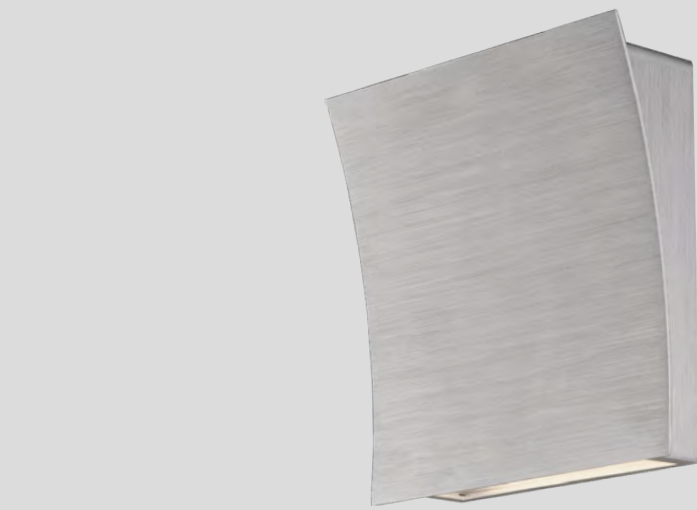

SLIDE

An austere form arcing up off the wall deploying illumination in both directions. Simply beautiful.

- Up & down light
- May be mounted on wall vertically or upside down
- Luminaire may be rotated 180° when mounting
- Dimmer: ELV, TRIAC, 0-10V
- Canopy conceals a proprietary universal 120V-220V-277V driver
- Rated Life: 54,000 hours
- Color temp: 3000K
- 2700K and 3500K option available (special order)
- CRI: 90