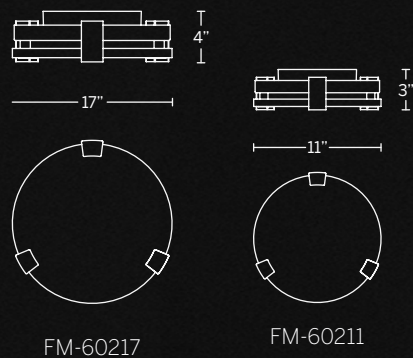

CATALONIA

First class quality alabaster from Spain creates a work of art with die cast aluminum accents. This earthy element transforms your home into an artistic space with unique character that celebrates beauty and harmony. Available in aged brass and antique nickel finishes.

- Ambient illumination
- First class quality Spanish alabaster
- Natural stone with unique veining in each crafted piece
- Thin canopy conceals a proprietary universal 120V-220V-277V driver
- May be mounted on ceiling or wall
- Dimmer: ELV, TRIAC, 0-10V
- Rated Life: 50,000 hours
- Color Temp: 3000K
- CRI: 90

Model	Size	Wattage	Voltage	LED Lumens	Delivered Lumens	Finish
FM-60211	11"	27W	120-277V	1802	1075	AB Aged Brass
FM-60217	17"	37W		2647	1627	AN Antique nickel

Example: FM-60211-AB

FLUSH MOUNTS