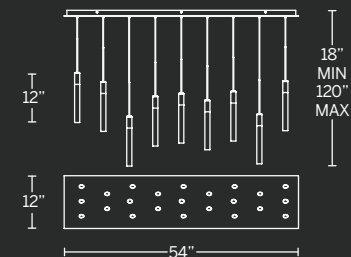

Example: PD-35623L-PN

PD-35603L

PD-35605L

PD-35623L

MAGIC

Gloriously sparkly stalks of Piastra crystal alluringly remarkable as a slender, individual pendant.

See complementary pieces on page 226 & 227

- Cylindrical Piastra crystal shades
- Thin, powered aircraft cables provide an ultra-clean look for adjustable suspension height
- Dimmer: ELV
- Universal 120V-220V-277V driver installs within junction box, driver dimensions: 2.8" x 1.3" x 1.2"
- Rated Life: 50,000 hours
- Color temp: 3000K
- CRI: 90