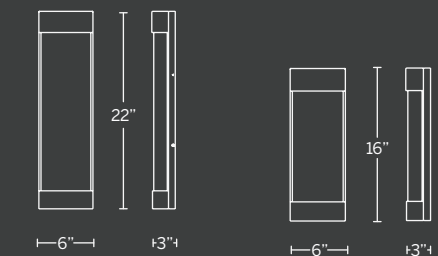

WS-W37922

WS-W37916

- Cast art glass
- Up and down illumination
- Dimmer: ELV, TRIAC
- No driver or transformer required
- Rated Life: 54,000 hours
- Color temp: 3000K
- CRI: 90