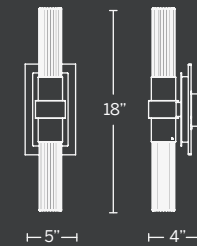

CERES

Finished in aged brass, this indoor sconce adds a touch of classic luxury to your modern décor. Light fills the painstakingly V-cut seeded crystal columns with a mix of understated elegance and spectacular shine. Ceres is a subtle statement piece wherever it's mounted, a sophisticated accent that will endure over time.

- May be mounted on wall in all orientations
- Dimmer: ELV, TRIAC
- Universal 120V-220V-277V driver installs within junction box, driver dimensions: 2.8" x 1.3" x 1.2"
- Conversion plate included to accommodate 4" junction box
- Rated Life: 50,000 hours
- Color temp: 3500K
- CRI: 90