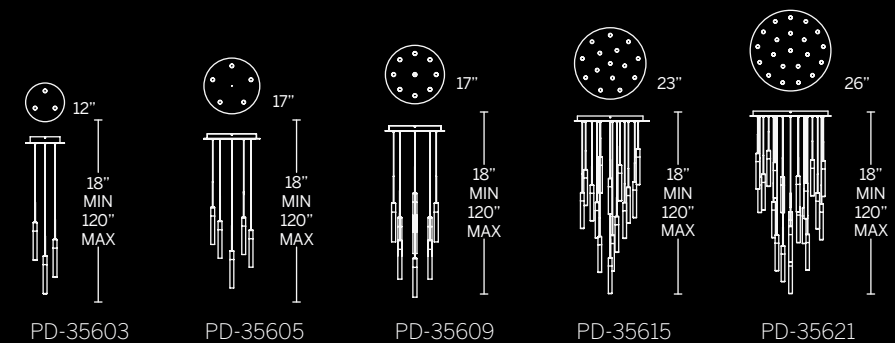

MAGIC

Glorious sparkly stalks of Piastra crystal are alluringly remarkable either as a few pendants or as a 21-light chandelier with customizable proportions to cluster over a dining table or dripping down a stairwell or foyer.

- Cylindrical Piastra crystal shades
- Thin, powered aircraft cables provide an ultra clean look for adjustable suspension height
- Dimmer: ELV
- Canopy conceals a proprietary universal 120V-220V-277V driver
- Rated Life: 50,000 hours
- Color temp: 3000K
- CRI: 90

Model	# of lights	Canopy	Wattage	Voltage	LED Lumens	Delivered Lumens	Finish
PD-35603	3 lights		17W		672	618	
PD-35605	5 lights		29W		1120	1030	
PD-35609	9 lights	Round	52W	120-277V	2016	1854	BK Black PN Polished Nickel
PD-35615	15 lights		87W		3360	3090	
PD-35621	21 lights		122W		4704	4326	

Example: PD-35621-BK