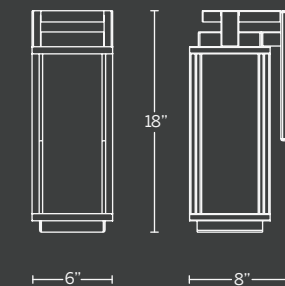

AVANT GARDE

Classic lantern profile artfully expressed in black lines. A clear mouth blown glass element within reveals a spectral reference to an Edison filament lamp of old. A contemporary art piece idea for welcoming friends and family in entryways and lobbies in residential and hospitality venues.

- Fluted etched glass
- Dimmer: ELV, TRIAC, 0-10V
- Thin canopy conceals a proprietary universal 120V-220V-277V driver
- Rated Life: 50,000 hours
- Color temp: 3000K
- CRI: 90

Model	Size	Wattage	Voltage	LED Lumens	Delivered Lumens	Finish
WS-W17912	12"	13W	120-277V	556	455	BK Black
WS-W17917	17"	18W		610	539	BK Black

Example: WS-W17912-BK

TWO IF BY SEA

Take shelter from the storm. Like a hard rainfall on the window panes, timeless inspiration is melded with modern technology to create a stunning LED luminaire. Beautiful light diffuses through clear hammered mouth blown glass for a soft glow on all sides of this geometric wall sconce. Crafted from extruded aluminum, our new larger scaled version is guaranteed to make a grand first impression.

WS-W41918

- Downward illumination
- Clear hammered mouth-blown glass
- No driver or transformer required
- Dimmer: ELV, TRIAC
- Rated Life: 54,000 hours
- Color temp: 3000K
- CRI: 90

Model	Size	Wattage	Voltage	LED Lumens	Delivered Lumens	Finish
WS-W41912	12"	15W		1200	919	BK Black
WS-W41918	18"	15W	120V	1200	965	BK Black
WS-W41925	25"	20W		1600	1317	BK Black

Example: WS-W37916-BK