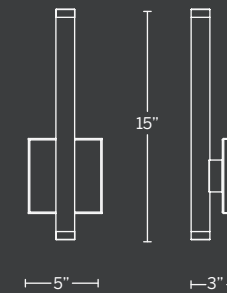

- Knurled casing with textured cross hatch pattern
- Up and down illumination
- May be mounted on wall vertically or upside down
- Dimmer: ELV, TRIAC, 0-10V
- Thin canopy conceals a proprietary universal 120V-220V-277V driver
- Rated Life: 50,000 hours
- Color temp: 3000K
- CRI: 90

Model	Size	Wattage	Voltage	LED Lumens	Delivered Lumens	Finish
WS-67015	15"	9W	120-277V	617	542	AB Aged Brass AN Antique Nickel

Example: WS-67015-AB