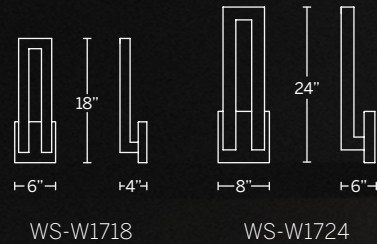

- ADA compliant (WS-W1718 only)
- Dimmer: ELV
- Transformer installs within the junction box, transformer dimensions: 2.0" x 1.4" x 1.0"
- Rated Life: 50,000 hours
- Color temp: 3000K
- 277V option available (special order)
- CRI: 90