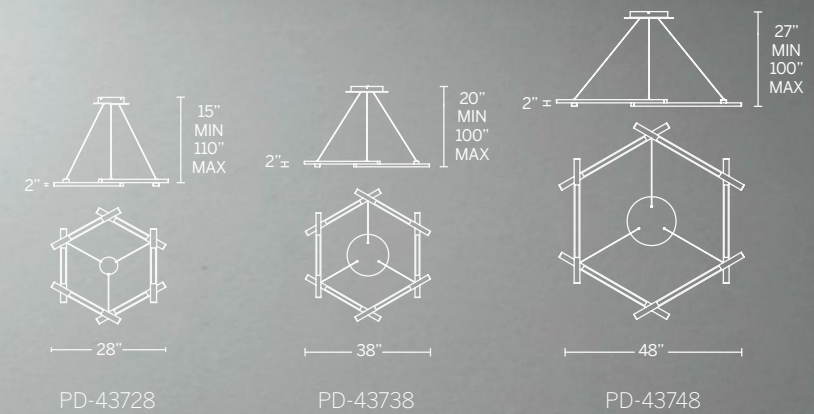

METRIC

Hexagonal shaped chandelier imbued with an array of six linear elements with robust down lighting for dining areas and lobbies in residential and hospitality locations. Aluminum construction aligned with unique precision designed for a layered look.

- Down light only
- Thin, powered aircraft cables provide an ultra-clean look for adjustable suspension height
- Dimmer: ELV, TRIAC, 0-10V
- Canopy conceals a proprietary universal 120V-220V-277V driver
- Rated Life: 50,000 hours
- Color temp: 3000K
- CRI: 90

Model	Size	Wattage	Voltage	LED Lumens	Delivered Lumens	Finish
PD-43728	28"	41W		5800	2156	
PD-43738	38"	55W	120-277V	7770	2936	BK Black
PD-43748	48"	83W		11600	4511	

Example: PD-43728-BK