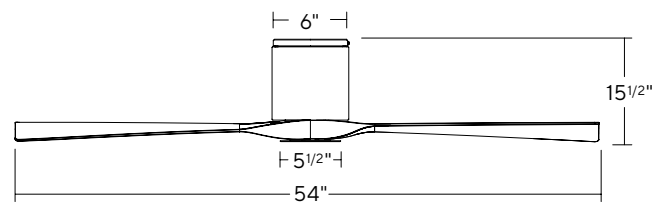

FH-W1811-54-MB/DK
Matte Black/Distressed Koa

*Shown with optional luminaire