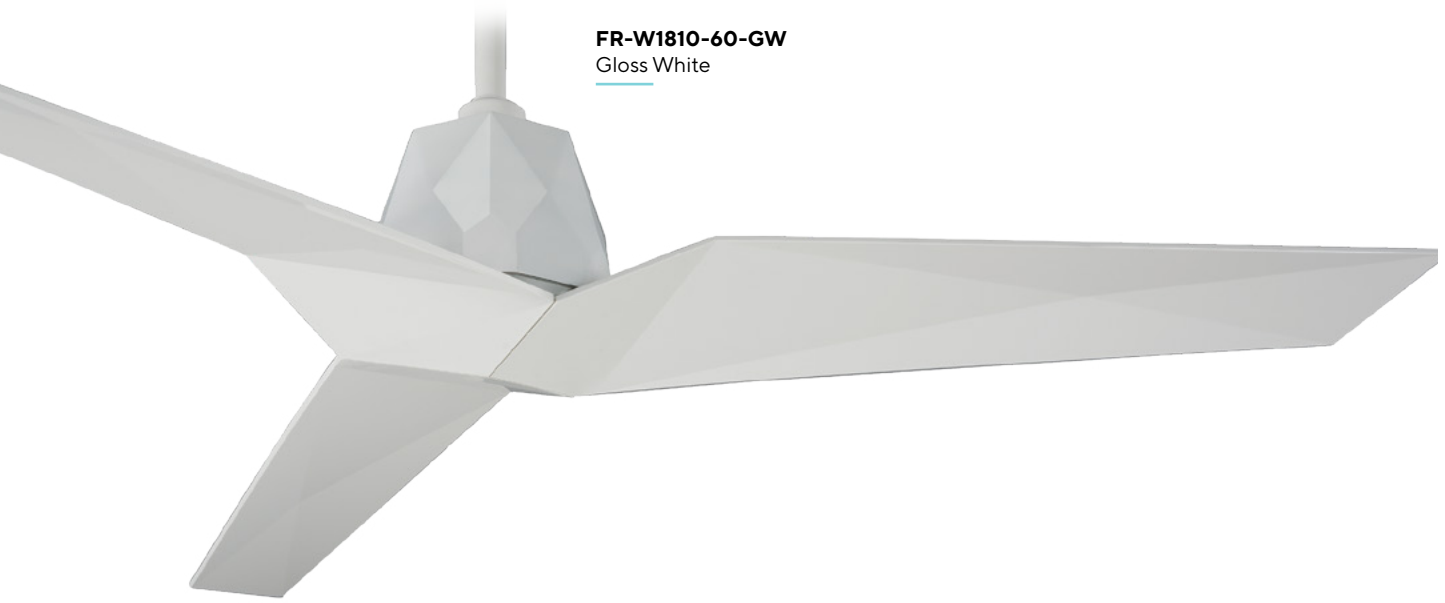

BLUETOOTH REMOTE CONTROL

OPTIONAL BLUETOOTH WALL CONTROL

F-RCBT-WT
Included with each fan
6 speeds
ON/OFF

F-WCBT-WT
Optional with each fan
6 speeds
ON/OFF

FR-W1810-60-GW
Gloss White

FR-W1810-60-AS
Automotive Silver