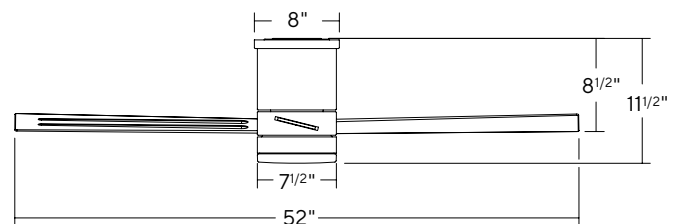

*Shown with included luminaire cover

52" Axis Flush

ENERGY GUIDE

Standard	High Speed	Weighted Average
Electricity	30 W	22 W
Airflow	5187 CFM	3588 CFM
Energy Costs*	-	$6/yr
Efficiency	163 CFM/W	133 CFM/W

* Estimated annual energy cost based on $0.12 per kWh and 6.4 hours use per day.