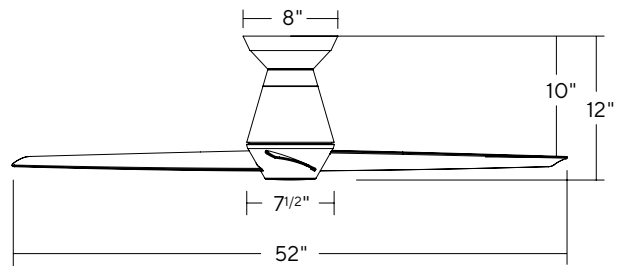

FH-W2003-52L-MB
Matte Black