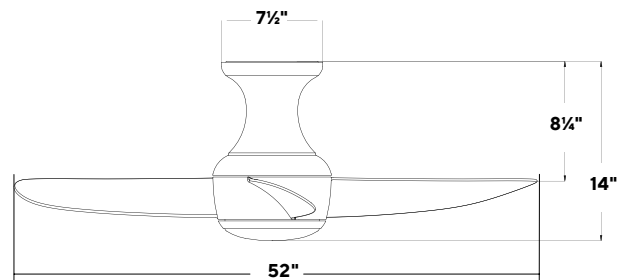

52" Corona

ENERGY GUIDE

Standard	High Speed	Weighted Average
Electricity	29 W	20 W
Airflow	5548 CFM	3537 CFM
Energy Costs*	-	$6/yr
Efficiency	174 CFM/W	164 CFM/W

* Estimated annual energy cost based on $0.12 per kWh and 6.4 hours use per day.