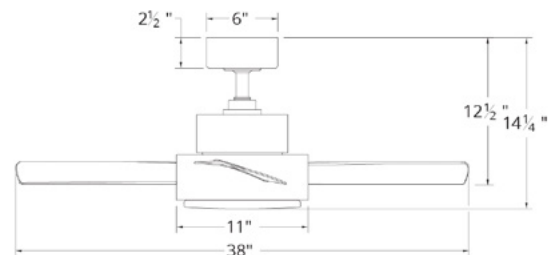

* Estimated annual energy cost based on \$0.12 per kWh and 6.4 hours use per day.

PATENTED

Axis Flush 44" & 52"

44 inch: FH-W1803-44L

52 inch: FH-W1803-52L

Shown: **FH-W1803-44L-MW**

Finish	Housing	Blade
BZ	Bronze	Bronze
MB	Matte Black	Matte Black
MW	Matte White	Matte White
TT	Titanium Silver	Titanium Silver