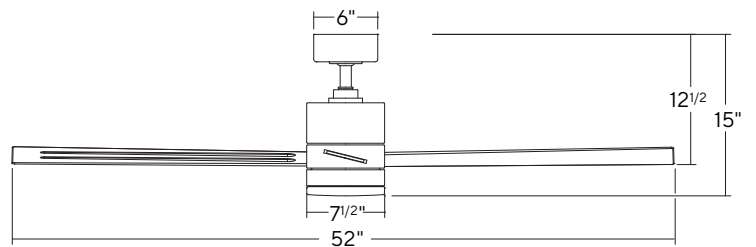

*Shown with included luminaire cover

52" Axis

ENERGY GUIDE

Standard	High Speed	Weighted Average
Electricity	29 W	21 W
Airflow	5695 CFM	3898 CFM
Energy Costs*	-	$6/yr
Efficiency	198 CFM/W	185 CFM/W

* Estimated annual energy cost based on $0.12 per kWh and 6.4 hours use per day.