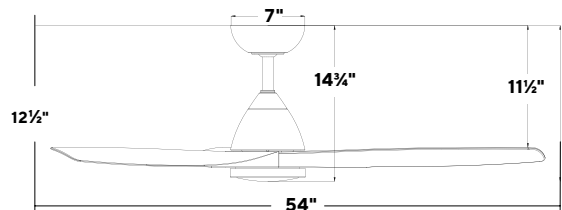

54" Skylark

ENERGY GUIDE

Standard	High Speed	Weighted Average
Electricity	28 W	20 W
Airflow	6041 CFM	3871 CFM
Energy Costs*	-	$6/yr
Efficiency	191 CFM/W	162 CFM/W

* Estimated annual energy cost based on $0.12 per kWh and 6.4 hours use per day.