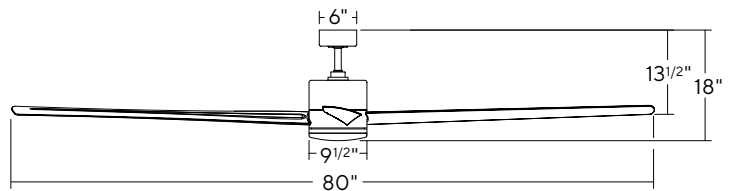

80" Windflower

ENERGY GUIDE

	Standard	High Speed	Weighted Average
Electricity		38 W	27 W
Airflow		10648 CFM	7318 CFM
Energy Costs*		-	$8/yr
Efficiency		278 CFM/W	269 CFM/W

* Estimated annual energy cost based on $0.12 per kWh and 6.4 hours use per day.