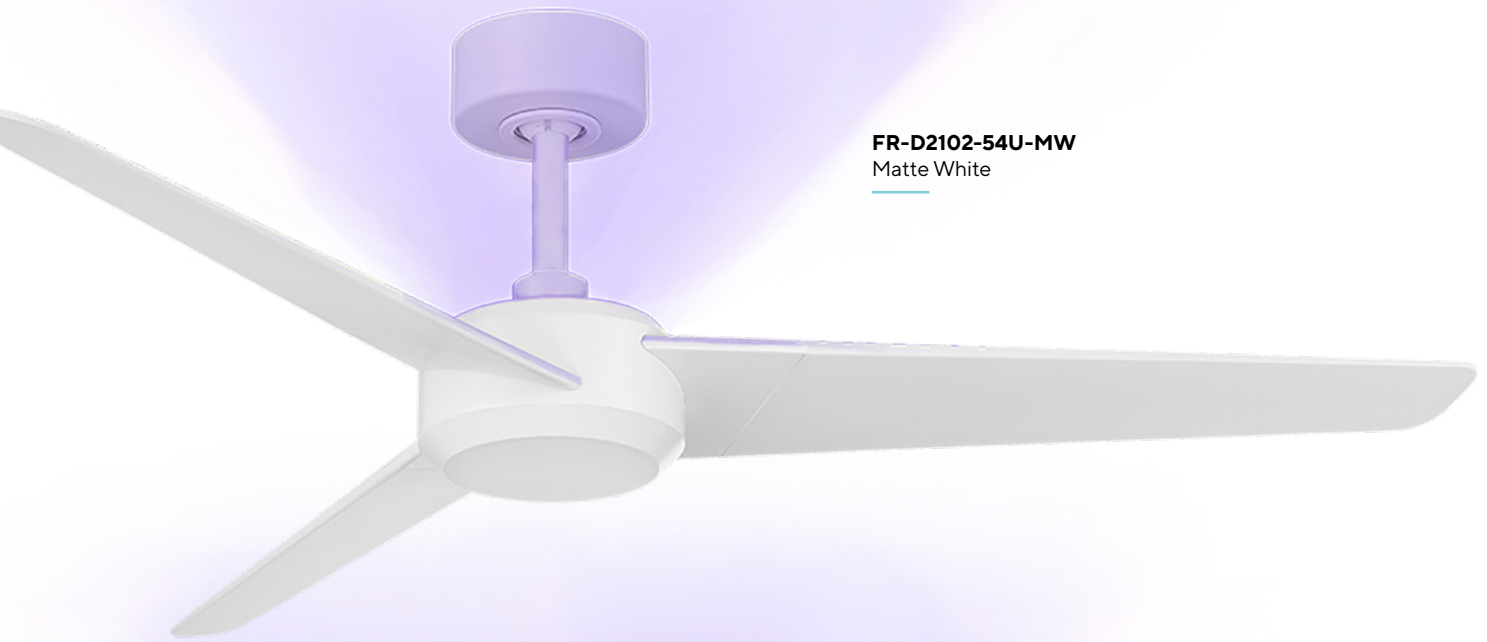

FR-D2102-54U-MW
Matte White