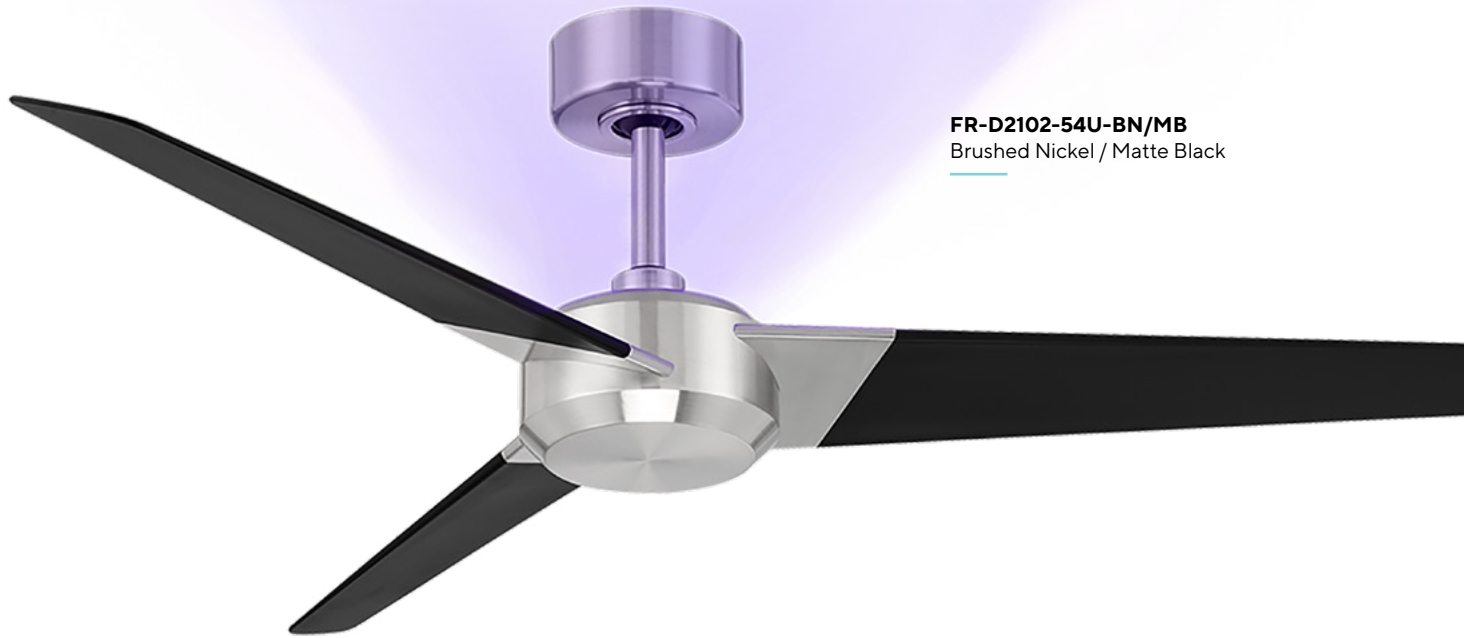

FR-D2102-54U-BN/MB
Brushed Nickel / Matte Black