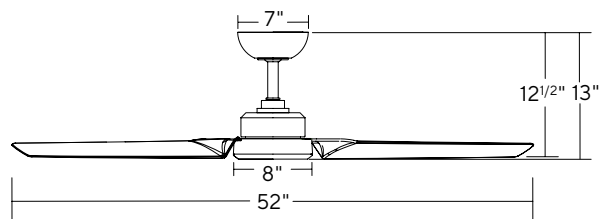

52" Roboto

ENERGY GUIDE

Standard	High Speed	Weighted Average
Electricity	37.5 W	28 W
Airflow	6026 CFM	4047 CFM
Energy Costs*	-	$7/yr
Efficiency	160 CFM/W	163 CFM/W

* Estimated annual energy cost based on $0.12 per kWh and 6.4 hours use per day.