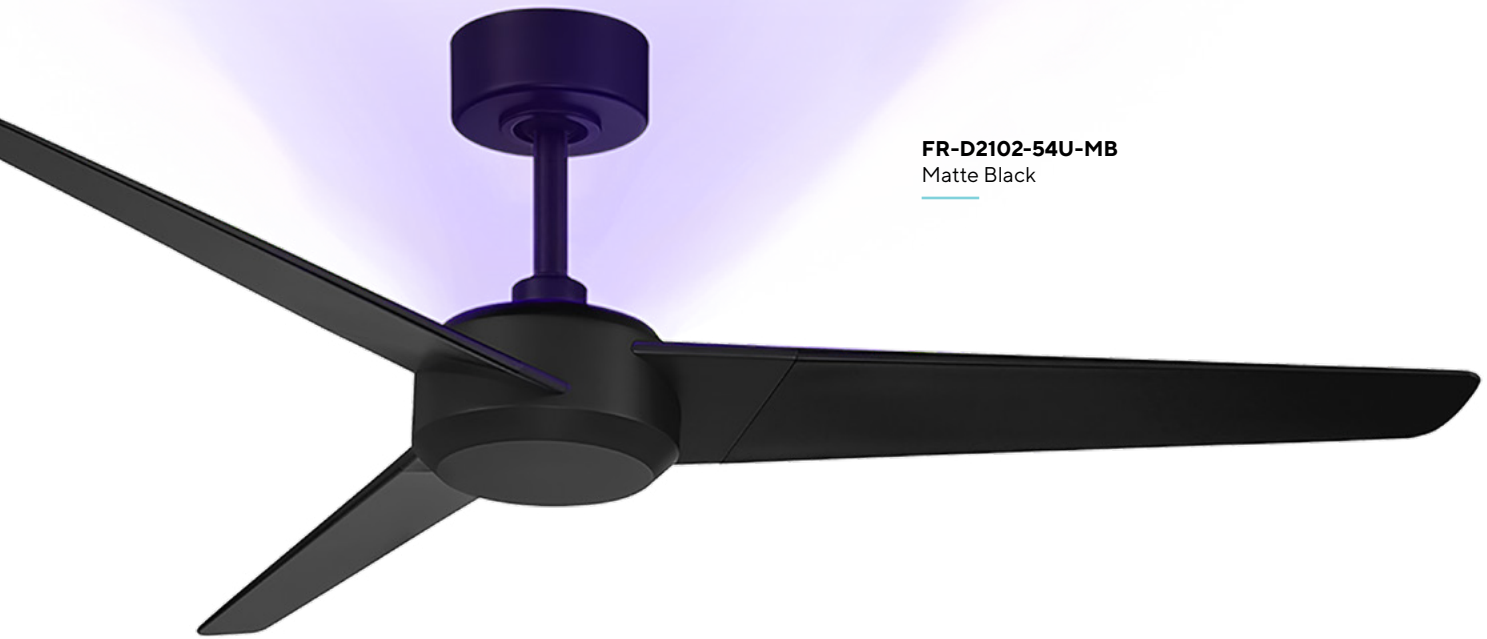

FR-D2102-54U-MB
Matte Black

54" Ultra Smart Fan

ENERGY GUIDE

Standard	High Speed	Weighted Average
Electricity	26 W	20 W
Airflow	5172 CFM	3278 CFM
Energy Costs*	-	$5/yr
Efficiency	169 CFM/W	168 CFM/W

* Estimated annual energy cost based on $0.12 per kWh and 6.4 hours use per day.