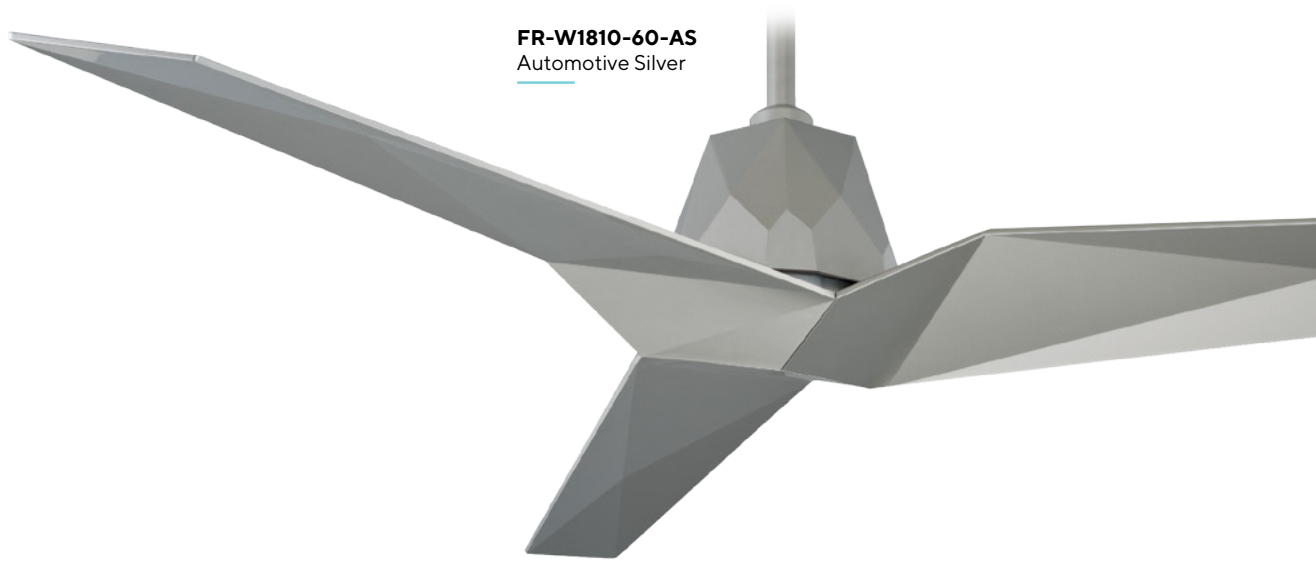

BLUETOOTH REMOTE CONTROL

OPTIONAL BLUETOOTH WALL CONTROL

F-RCBT-WT
Included with each fan
6 speeds
ON/OFF

F-WCBT-WT
Optional with each fan
6 speeds
ON/OFF

FR-W1810-60-GW
Gloss White

FR-W1810-60-AS
Automotive Silver