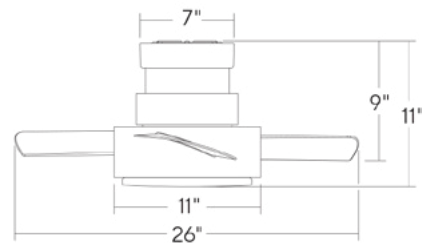

26" Vox Flush

ENERGY GUIDE

Standard	High Speed	Weighted Average
Electricity	17 W	15 W
Airflow	2715 CFM	1624 CFM
Energy Costs*	-	$15/yr
Efficiency	159 CFM/W	110 CFM/W

* Estimated annual energy cost based on $0.12 per kWh and 6.4 hours use per day.