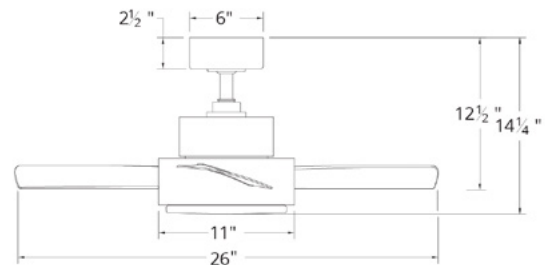

26" Vox

ENERGY GUIDE

Standard	High Speed	Weighted Average
Electricity	16 W	13 W
Airflow	2677 CFM	1565 CFM
Energy Costs*	-	$4/yr
Efficiency	103 CFM/W	103 CFM/W

* Estimated annual energy cost based on $0.12 per kWh and 6.4 hours use per day.