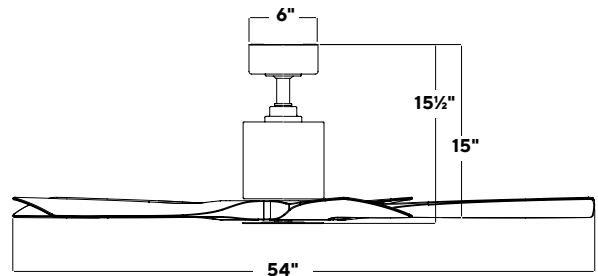

54" Aviator 5

ENERGY GUIDE

Standard	High Speed	Weighted Average
Electricity	36 W	24 W
Airflow	8418 CFM	5638 CFM
Energy Costs*	-	$7/yr
Efficiency	238 CFM/W	368 CFM/W

* Estimated annual energy cost based on $0.12 per kWh and 6.4 hours use per day.