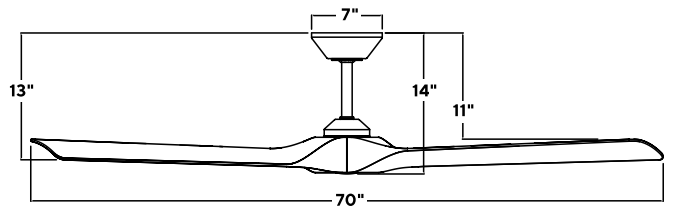

70" Torque

ENERGY GUIDE

Standard	High Speed	Weighted Average
Electricity	38 W	25 W
Airflow	8581 CFM	6154 CFM
Energy Costs*	-	$7/yr
Efficiency	245 CFM/W	245 CFM/W

* Estimated annual energy cost based on $0.12 per kWh and 6.4 hours use per day.