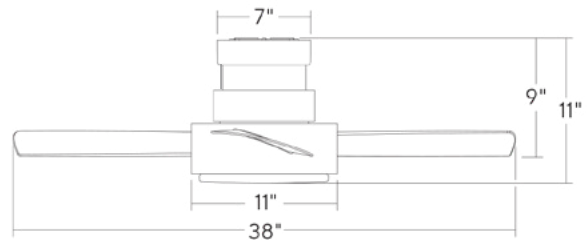

38" Vox Flush

ENERGY GUIDE

Standard	High Speed	Weighted Average
Electricity	40 W	28 W
Airflow	5327 CFM	3377 CFM
Energy Costs*	-	$8/yr
Efficiency	133 CFM/W	121 CFM/W

* Estimated annual energy cost based on $0.12 per kWh and 6.4 hours use per day.