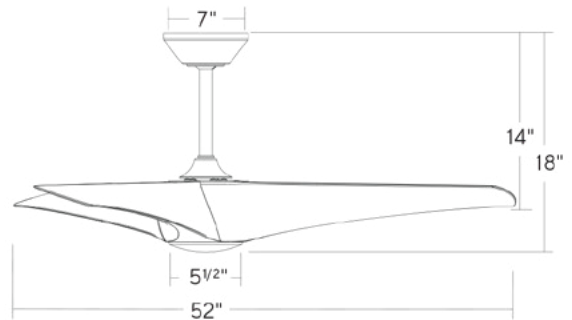

F-WCBT-WT
Ordered Separately
6 speeds
100-0% dimming
ON/OFF/REVERSE

FR-W2006-52L-MB
Matte Black

FR-W2006-62L-MW
Matte White

*Shown with included luminaire cover

52" Zephyr

ENERGY GUIDE

Standard	High Speed	Weighted Average
Electricity	30 W	21 W
Airflow	4655 CFM	2975 CFM
Energy Costs*	-	\$6/yr
Efficiency	141 CFM/W	141 CFM/W

* Estimated annual energy cost based on \$0.12 per kWh and 6.4 hours use per day.
*Tested with 0.75"ID x 8" rod

FR-W2006-62L-GH/WW
Graphite/Weathered Wood

62" Zephyr

ENERGY GUIDE

Standard	High Speed	Weighted Average
Electricity	30 W	22 W
Airflow	6272 CFM	4263 CFM
Energy Costs*	-	\$6/yr
Efficiency	197 CFM/W	197 CFM/W