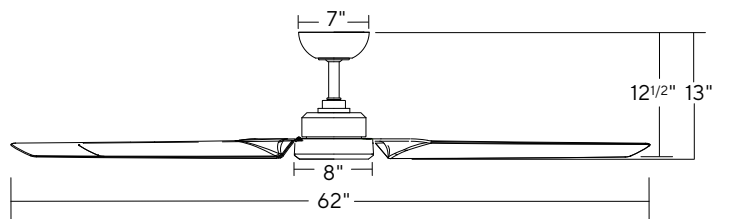

62" Roboto

ENERGY GUIDE

Standard	High Speed	Weighted Average
Electricity	39 W	25 W
Airflow	7757 CFM	5612 CFM
Energy Costs*	-	$7/yr
Efficiency	220 CFM/W	220 CFM/W

* Estimated annual energy cost based on $0.12 per kWh and 6.4 hours use per day.