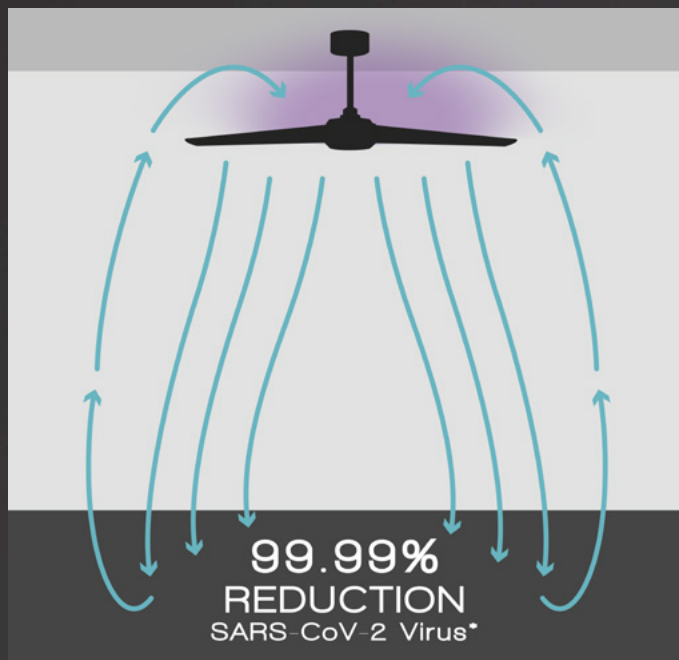

A Bluetooth remote pairs easily to an infinite number of intelligent ceiling fans located within a 150 foot range.

ULTRA SMART FAN

Groundbreaking ULTRA. A Smart Fan integrating UV-C radiating LED technology.

Using a patented system, which combines a UV-C radiating LED module with an air-circulating fan, the Ultra Smart Fan can reduce SARS COV-2 and Influenza A in breathable air spaces.

The Ultra Smart Fan circulates air through the upper room. Air passes above the UV-C Module, which acts to reduce the viruses in breathable air space.*

Visit page 10 for product information

Based on tests conducted by an independent CAP and CLIA accredited lab, Innovative Bioanalysis, on the UV-C technology incorporated in the Ultra. The testing conducted on the ULTRA device, with UV-C module enabled and fan operating in the standard forward rotation at the highest speed setting, showed reduction of 99.99% of active SARS-CoV-2 and 99.77% of Influenza A in the breathable air space after 30 and 45 minutes of operation of the system, respectively, in a closed 8'x8'x10' room (approximately 69-72°F and 40-48% relative humidity), where the ULTRA was mounted on a 10-inch downrod with a total suspended height of 16 inches from the ceiling.