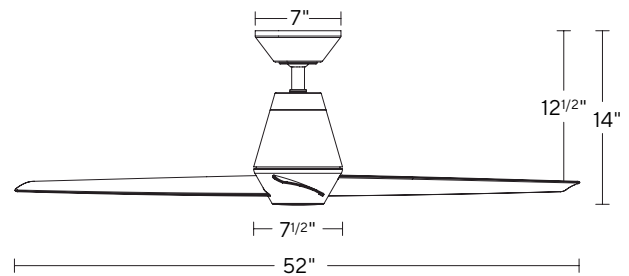

FR-W2003-52L-MB
Matte Black