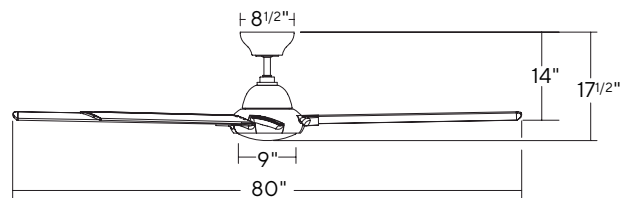

*Shown with included luminaire cover

80" Hydra

ENERGY GUIDE

Standard	High Speed	Weighted Average
Electricity	42 W	29 W
Airflow	11308 CFM	7388 CFM
Energy Costs*	-	$9/yr
Efficiency	271 CFM/W	253 CFM/W

* Estimated annual energy cost based on $0.12 per kWh and 6.4 hours use per day.