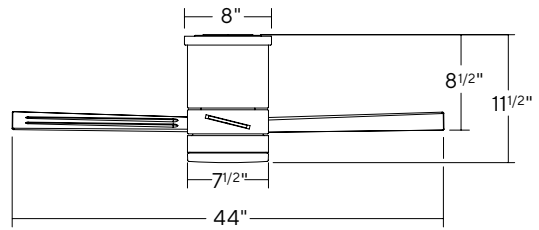

44" Axis Flush

ENERGY GUIDE

Standard	High Speed	Weighted Average
Electricity	17 W	14 W
Airflow	3811 CFM	2321 CFM
Energy Costs*	-	$4/yr
Efficiency	219 CFM/W	47 CFM/W

* Estimated annual energy cost based on $0.12 per kWh and 6.4 hours use per day.