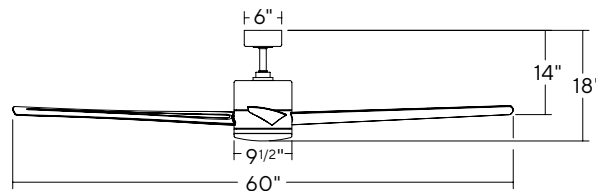

60" Windflower

ENERGY GUIDE

Standard	High Speed	Weighted Average
Electricity	44 W	30 W
Airflow	8458 CFM	5492 CFM
Energy Costs*	-	$9/yr
Efficiency	190 CFM/W	181 CFM/W

* Estimated annual energy cost based on $0.12 per kWh and 6.4 hours use per day.