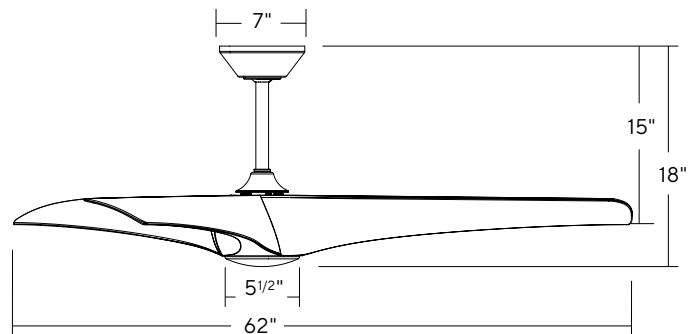

62" Zephyr

ENERGY GUIDE

Standard	High Speed	Weighted Average
Electricity	30 W	22 W
Airflow	6272 CFM	4263 CFM
Energy Costs*	-	$6/yr
Efficiency	197 CFM/W	197 CFM/W

* Estimated annual energy cost based on $0.12 per kWh and 6.4 hours use per day.