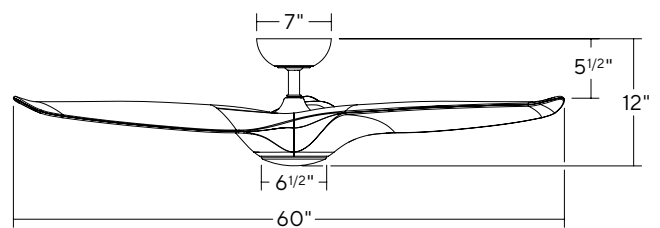

PATENTED

FR-W1813-60L-GW
Gloss White