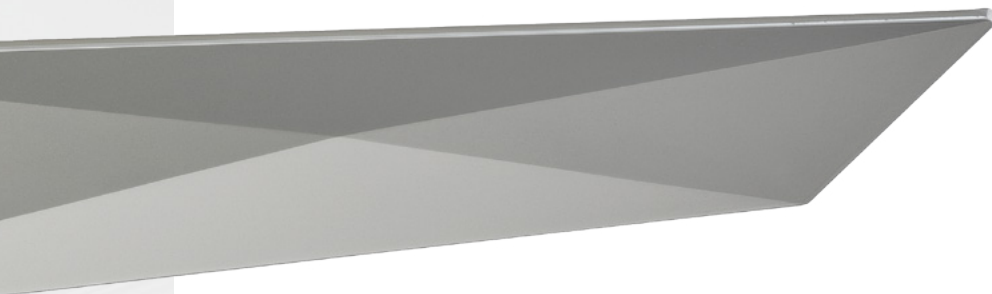

* Estimated annual energy cost based on \$0.12 per kWh and 6.4 hours use per day.

FR-W2101-72L-MW
Matte White

FR-W2101-72L-MB
Matte Black

PATENTED

Vortex^{60"}

60 inch: FR-W1810-60

Shown: **FR-W1810-60-AS**