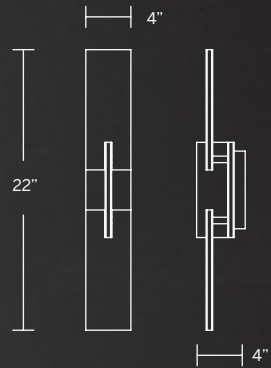

AMARI

Cool, connective, sculptural. Two interlocking panels render a thought provoking aesthetic. Subtle ambient illumination commands attention of this floating work of art.