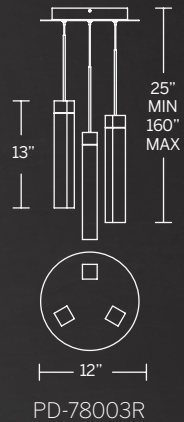

MINX

An elegant shower of artisanal sparkles. A troika of sleek illuminated prisms suspends from a curvaceous ceiling canopy in varying heights and finishes. A brilliant display of luminosity casts a warm glow with elements encapsulating reclaimed crystal shards, complemented with plated hardware.

- Artisanal reclaimed K5 crystal shades
- Thin powered aircraft cables provide an ultra clean look for adjustable suspension height
- Thin canopy conceals a proprietary universal 120V-220V-277V driver
- Dimmer: ELV, TRIAC, 0-10V
- Rated Life: 55,000 hours
- Color temp: 3000K
- CRI: 90

Model	Size	Wattage	Voltage	LED Lumens	Delivered Lumens	Finish
PD-78003R	3 LIGHTS	13W	120-277V	1075	847	AB Aged Brass
PD-78005R	5 LIGHTS	22W	120-277V	1790	1484	AN Antique Nickel

Example: PD-78003R-AB