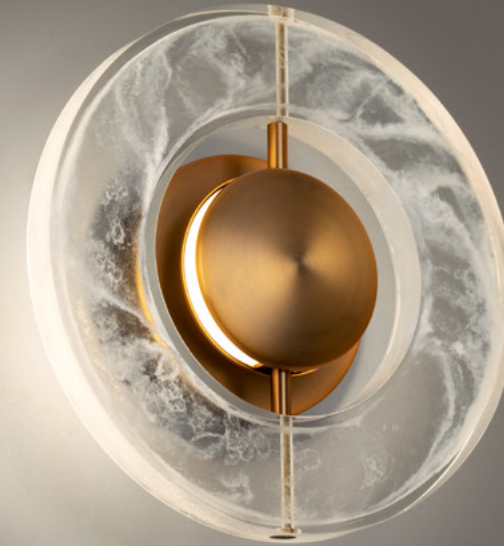

EZRA

A hazy droplet captured within a distinctive keyhole frame softens illumination from integrated LEDs into a gentle, inviting glow for any wall in your space.

*See complementary piece on page 27

- Ambient illumination
- Artisan crafted hazy cloud acrylic. Each unique piece lends itself to variations in milkyiness
- Thin canopy conceals a proprietary 120/277V driver
- Dimmer: ELV
- Rated Life: 50,000 hours
- Color Temp: 3000K
- CRI: 90

Model	Size	Wattage	Voltage	LED Lumens	Delivered Lumens	Finish
WS-96318	18"	14W	120/277V	840	628	BK Black

Example: WS-96318-BK

CYMBAL

Resonating like a vibrant note stands this elegant halo of light. The heart of this creation enticingly illuminates a ring of cloudy skies. Holistic beauty is accentuated with architectural finishes.

- Ambient illumination
- Artisan crafted hazy cloud acrylic. Each unique piece lends itself to variations in milkyiness
- Round canopy with minimal hardware
- Thin canopy conceals a proprietary 120/277V driver
- Can be mounted on wall and ceiling in all orientations
- Dimmer: ELV, TRIAC
- Rated Life: 54,000 hours
- Color Temp: 3000K
- CRI: 90

*See complementary piece on page 26

Model	Size	Wattage	Voltage	LED Lumens	Delivered Lumens	Finish
WS-62110	10"	9W	120/277V	580	434	AB Aged Brass BK Black

Example: WS-62110-AB