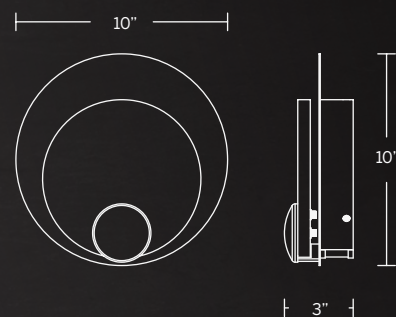

- Down and ambient illumination
- First class quality Spanish alabaster
- Natural alabaster with unique veining in each crafted piece
- Thin canopy conceals a proprietary 120V-220V-277V driver
- Dimmer: ELV, TRIAC
- Rated Life: 54,000 hours
- Color Temp: 3000K
- CRI: 90