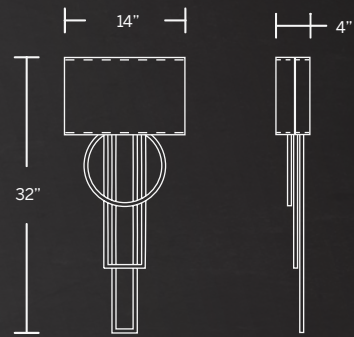

SARTRE

Layered geometry is complemented by rich dark topstitched leather. Illumination reflects down from the stylish mix of the aged brass and black frame while also casting light above the luxurious shade.

- Up and down illumination
- Smooth pebble grain leather and geometric metalwork
- Thin canopy conceals a proprietary 120/277V driver
- Dimmer: ELV, TRIAC
- Rated Life: 50,000 hours
- Color Temp: 3000K
- CRI: 90

Model	Size	Wattage	Voltage	LED Lumens	Delivered Lumens	Finish
WS-80332	32"	27W	120/277V	1458	1082	BK/AB Black/Aged Brass

Example: WS-80332-BK/AB