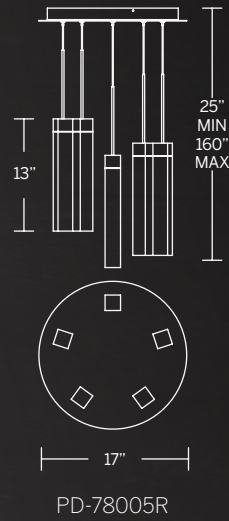

MINX

An elegant shower of artisanal sparkles. A troika of sleek illuminated prisms suspends from a curvaceous ceiling canopy in varying heights and finishes. A brilliant display of luminosity casts a warm glow with elements encapsulating reclaimed crystal shards, complemented with plated hardware.

- Artisanal reclaimed K5 crystal shades
- Thin powered aircraft cables provide an ultra clean look for adjustable suspension height
- Thin canopy conceals a proprietary universal 120V-220V-277V driver
- Dimmer: ELV, TRIAC, 0-10V
- Rated Life: 55,000 hours
- Color temp: 3000K
- CRI: 90

Model	Size	Wattage	Voltage	LED Lumens	Delivered Lumens	Finish
PD-78003R	3 LIGHTS	13W	120-277V	1075	847	AB Aged Brass
PD-78005R	5 LIGHTS	22W	120-277V	1790	1484	AN Antique Nickel

Example: PD-78003R-AB