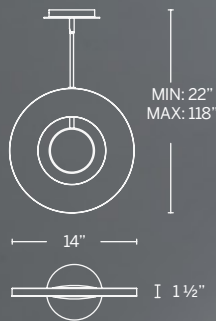

CYMBAL

Resonating like a vibrant note stands this elegant halo of light. The heart of this creation enticingly illuminates a ring of cloudy skies. Holistic beauty is accentuated with architectural finishes.