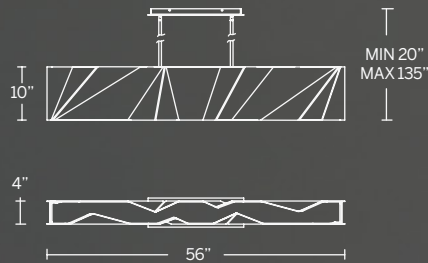

INTRASECTION

A sleek, breathtaking combination of forms and clean lines from every angle. Functional downlights illuminate surfaces below.

CHANDELIERS & PENDANTS

- Downward illumination
- Sculptural metalwork
- Slide-on rectangular canopy with minimal hardware
- Six 12" and two 6" downrods included (additional sold separately)
- Slope ceiling adaptable. Hang straight swivels up to 90 degrees
- No driver or transformer required
- Dimmer: ELV, TRIAC
- Rated Life: 50,000 hours
- Color temp: 3000K
- CRI: 90

Model	Size	Wattage	Voltage	LED Lumens	Delivered Lumens	Finish
PD-68356	56"	201W	120V	9846	6159	BK Black

Example: PD-68356-BK