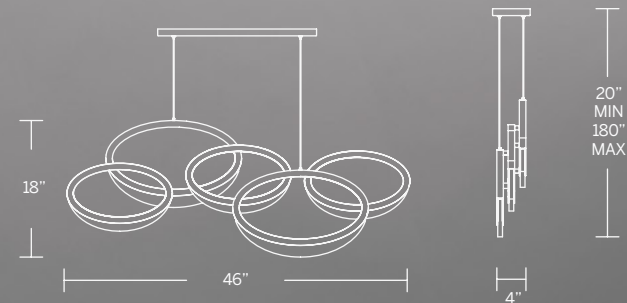

ORION

A modern style with a perfect geometric shape. Interlocking rings with stunning Spanish alabaster diffusers make this elaborate luminaire an ideal fit for any interior. Each ring casts an eye-catching array of ample ambient light.

- Up and downward illumination
- First quality Spanish alabaster
- Natural stone features unique veining and color variation
- Thin powered aircraft cables provide an ultra clean look for adjustable suspension height
- Slide-on rectangular canopy with minimal hardware
- Thin canopy conceals a proprietary universal 120V-220V-277V driver
- Dimmer: ELV, TRIAC, 0-10V
- Rated Life: 50,000 hours
- Color temp: 3000K
- CRI: 90

Model	Size	Wattage	Voltage	LED Lumens	Delivered Lumens	Finish
PD-56246	46"	47W	120-277V	4000	1967	AB Aged Brass BK Black

Example: PD-56246-BK