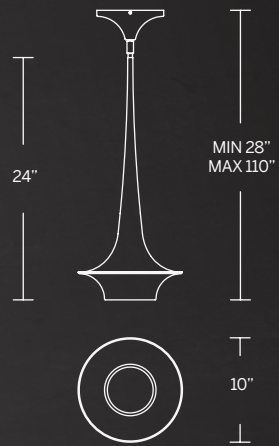

HUGO

Shapely sophistication. An elongated trumpet is accented by a concave etched diffuser that projects a perfect spectrum of warm illumination.

- Three 12" and one 6" downrods included (additional sold separately)
- Conical canopy with minimal hardware
- Slope ceiling adaptable. Hang straight swivels up to 90 degrees
- No driver or transformer required
- Dimmer: ELV
- Rated Life: 54,000 hours
- Color Temp: 3000K
- CRI: 90

Model	Size	Wattage	Voltage	LED Lumens	Delivered Lumens	Finish
PD-20324	24"	23W	120V	1800	408	BK Black BN Brushed Nickel

Example: PD-20324-BN