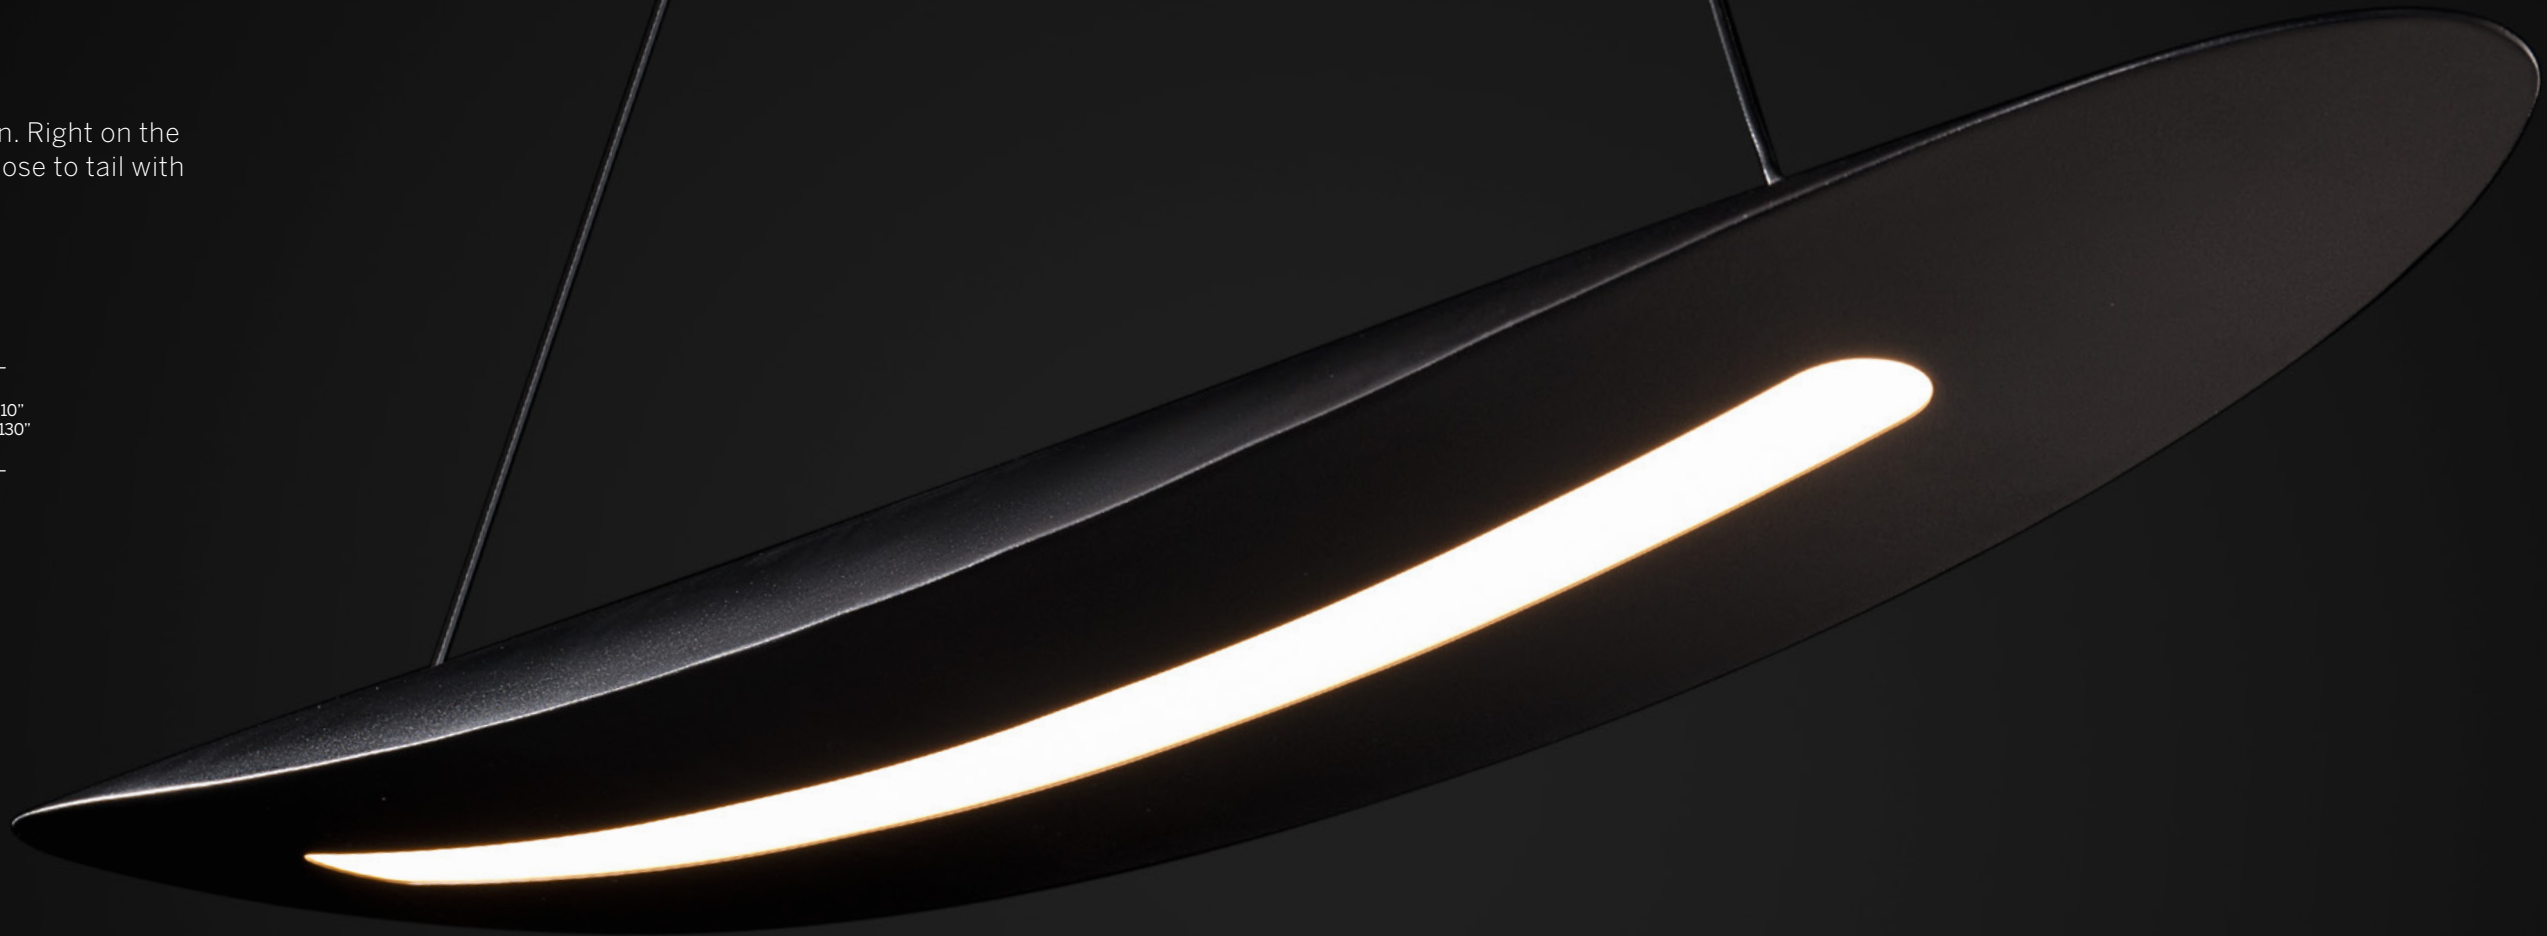

BLACK JACK

Sleek surfboard of illumination. Right on the cutting edge of design, from nose to tail with robust light in between.

CHANDELIERS & PENDANTS

- Up and downward illumination
- Oval canopy with minimal hardware
- Thin powered aircraft cables provide an ultra clean look for adjustable suspension height
- Thin canopy conceals a proprietary 120/277V driver
- Dimmer: ELV
- Rated Life: 50,000 hours
- Color temp: 3000K
- CRI: 90

Model	Size	Wattage	Voltage	LED Lumens	Delivered Lumens	Finish
PD-44344	44"	55W	120/277V	5400	3381	BK Black

Example: PD-44344-BK