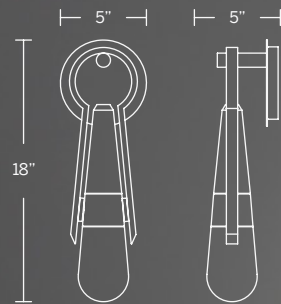

EZRA

A hazy droplet captured within a distinctive keyhole frame softens illumination from integrated LEDs into a gentle, inviting glow for any wall in your space.

*See complementary piece on page 27

- Ambient illumination
- Artisan crafted hazy cloud acrylic. Each unique piece lends itself to variations in milkyiness
- Thin canopy conceals a proprietary 120/277V driver
- Dimmer: ELV
- Rated Life: 50,000 hours
- Color Temp: 3000K
- CRI: 90

Model	Size	Wattage	Voltage	LED Lumens	Delivered Lumens	Finish
WS-96318	18"	14W	120/277V	840	628	BK Black

Example: WS-96318-BK

CYMBAL

Resonating like a vibrant note stands this elegant halo of light. The heart of this creation enticingly illuminates a ring of cloudy skies. Holistic beauty is accentuated with architectural finishes.