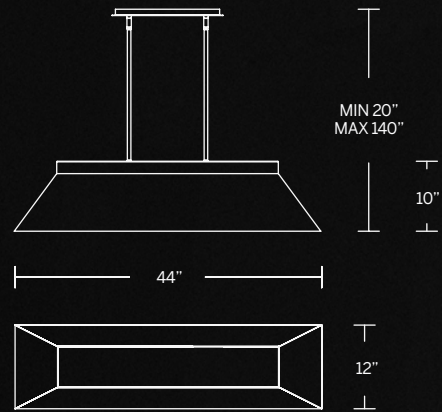

BENTLEY

Romantic modernism comes to light with Bentley. Rich, hand-stitched black leather, combined with an aged brass finish, makes this pendant the perfect choice for illuminating surfaces below.

- Smooth pebble grain leather
- Slide-on rectangular canopy with minimal hardware
- Six 12" and two 6" downrods included (additional sold separately)
- Thin canopy conceals a proprietary universal 120V-220V-277V driver
- Dimmer: ELV, TRIAC, 0-10V
- Rated Life: 50,000 hours
- Color temp: 3000K
- CRI: 90

Model	Size	Wattage	Voltage	LED Lumens	Delivered Lumens	Finish
PD-88344	44"	43W	120-277V	5373	1397	BK/AB Black/Aged Brass

Example: PD-88344-BK/AB