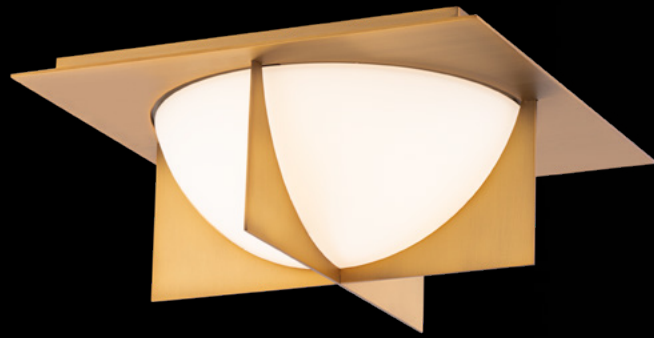

ECHELON

Contemporary composition. A dome of etched opal glass is perfectly bisected by lustrous planes of metal, creating a halo of brilliant LED illumination.