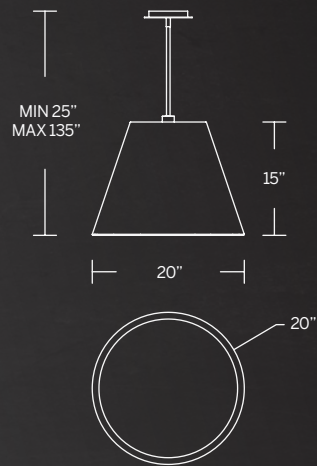

MYLA

Luxury and quality never looked so good, both inside and out. An elegant modern pendant with an etched glass diffuser. Perfect for outdoor kitchens and other spaces.

- Slope ceiling adaptable. Hang straight swivels up to 90 degrees
- Spin-on round canopy with minimal hardware
- Three 12" and one 6" downrods included (additional sold separately)
- No driver or transformer required
- Built in color temperature adjustability. Switch from 3000K/3500K/4000K
- Dimmer: ELV, TRIAC
- CRI: 90

Model	CCT	Size	Wattage	Voltage	LED Lumens	Delivered Lumens	Finish
PD-W24320-30	3000K	20"	61W	120V	3220	2738	BK Black

Example: PD-W24320-30-BK
For 3500K add "-35"; 4000K add "-40" before the finish: PD-W24320-35-BK