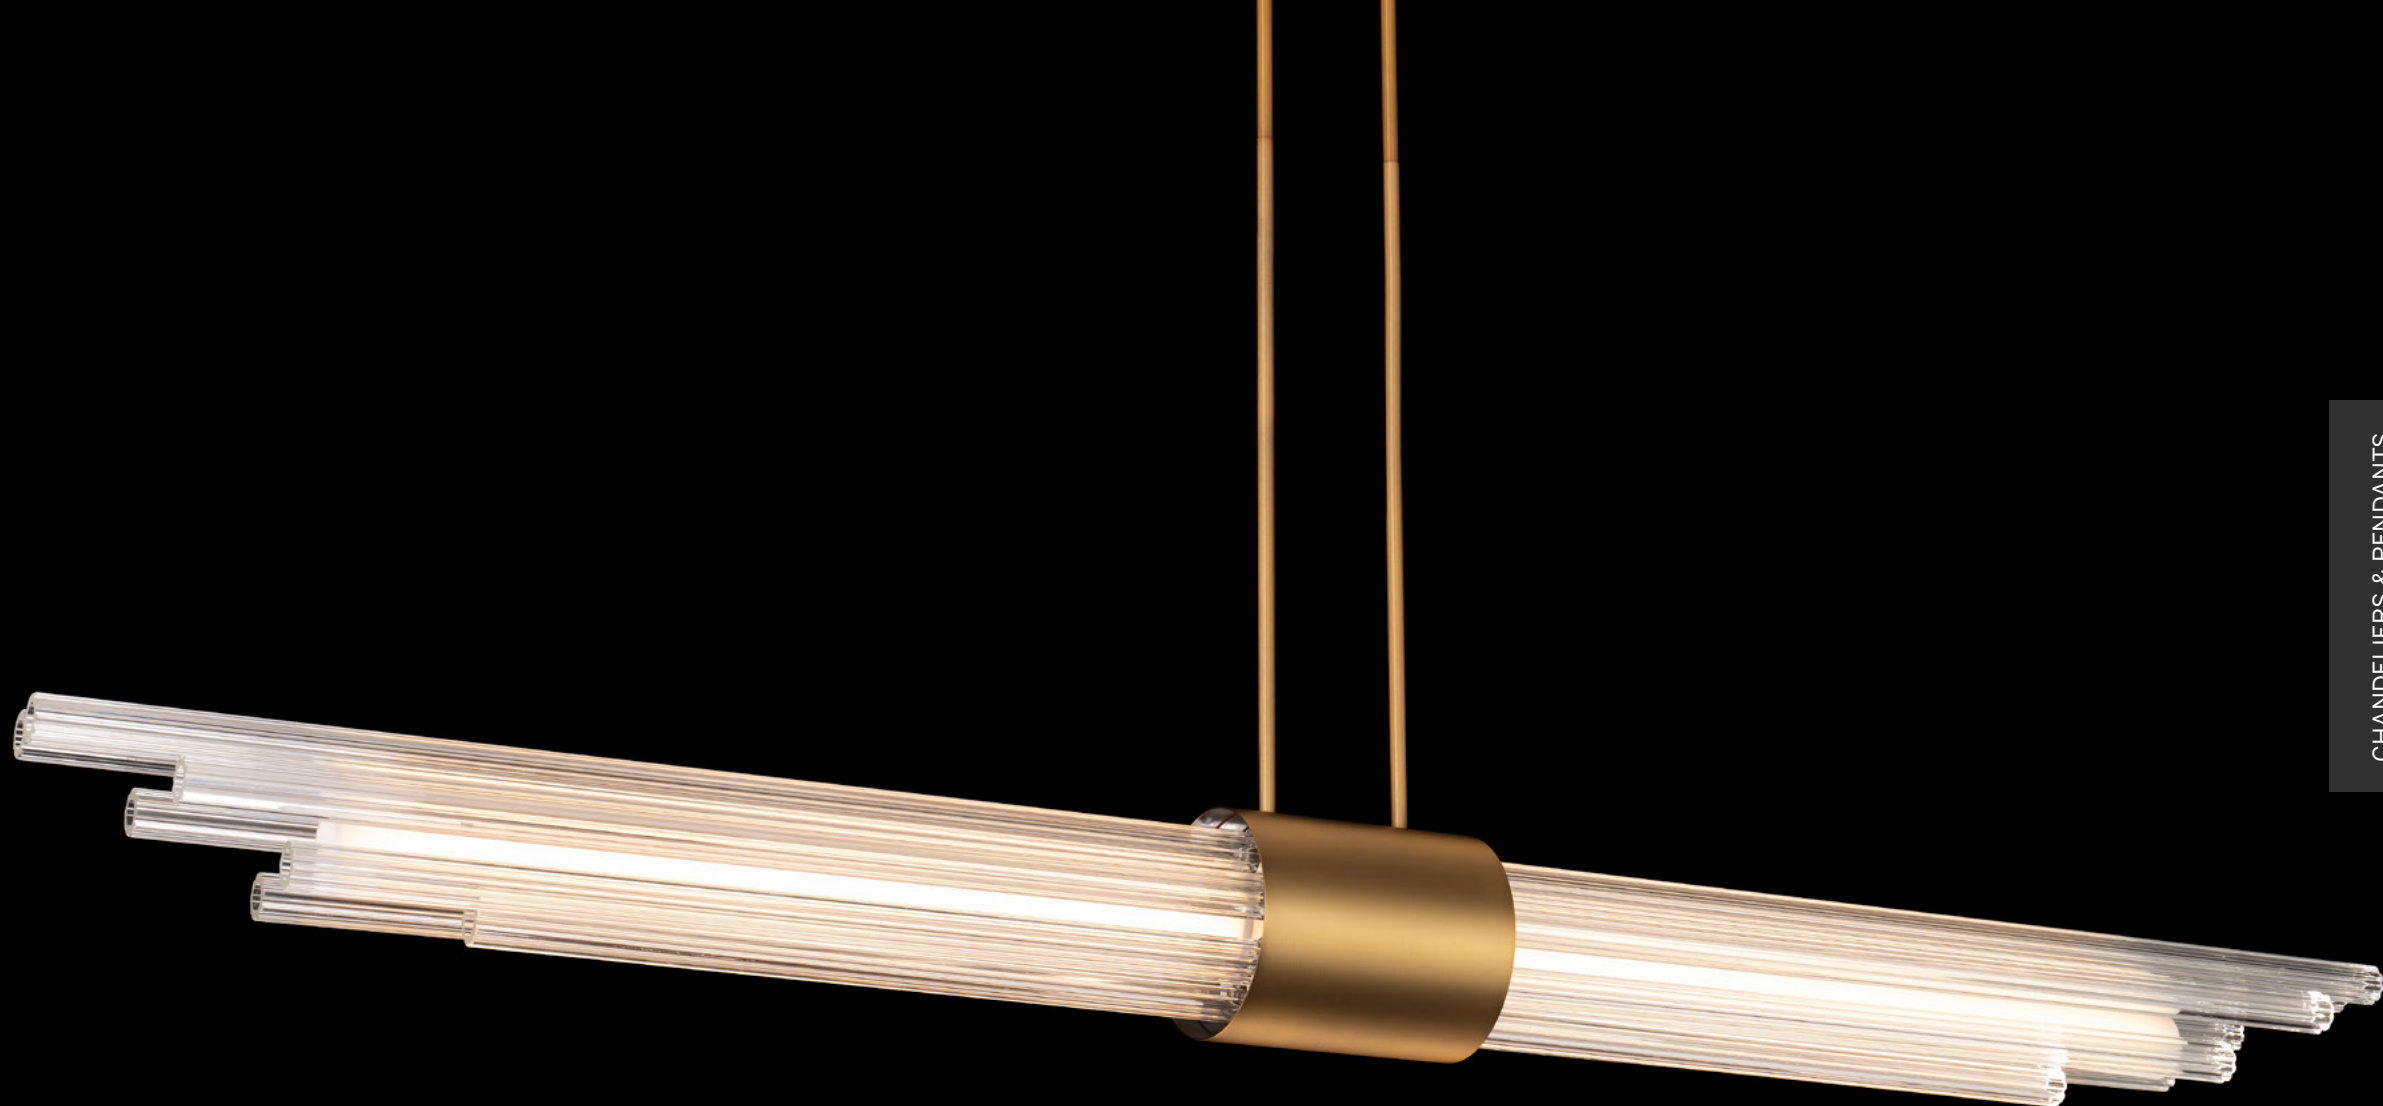

CHANDELIERS & PENDANTS

- Extruded reeded glass
- Inner plate creates a mirrored effect
- Oval canopy with minimal hardware
- Six 12" and two 6" downrods included (additional sold separately)
- Slope ceiling adaptable. Hang straight swivels up to 90 degrees
- Thin canopy conceals a proprietary 120/277V driver
- Dimmer: ELV, TRIAC
- Rated Life: 50,000 hours
- Color temp: 3000K
- CRI: 90