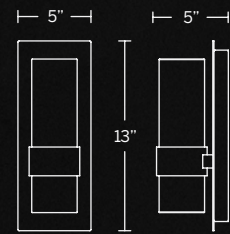

BEACON

Like gentle drops of pouring rain on a window pane, clear seeded glass brings fluidity and interest to this cylinder of light.