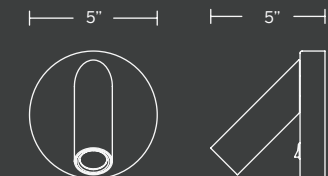

ASPIRE

Focused and bright. The clean symmetry of lustrous metal combined with a perfectly aligned circular backplate and neck creates a sleek, minimalistic design. A perfect balance of form and function.

*Built-in USB port at the base of the canopy

- Rotatable light source up to 330 degrees
- On/off toggle switch
- Driver concealed within the canopy
- Rated Life: 54,000 hours
- Color Temp: 3000K
- CRI: 90

Model	Size	Wattage	Voltage	LED Lumens	Delivered Lumens	Finish
BL-46305	5"	8W	120V	310	125	AB Aged Brass BK Black BN Brushed Nickel

Example: BL-46305-AB