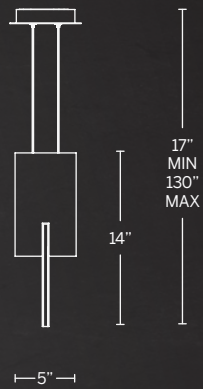

AMARI

Cool, connective, sculptural. Two interlocking panels render a thought provoking aesthetic. Subtle ambient illumination commands attention of this floating work of art.

*See complementary pieces on pages 34 and 50

- Ambient illumination
- Slide-on square canopy with minimal hardware
- Thin powered aircraft cables provide an ultra clean look for adjustable suspension height
- Thin canopy conceals a 120V driver
- Dimmer: ELV, TRIAC
- Rated Life: 50,000 hours
- Color Temp: 3000K
- CRI: 90

Model	Size	Wattage	Voltage	LED Lumens	Delivered Lumens	Finish
PD-79014	14"	28W	120V	765	646	AB Aged Brass BK Black

Example: PD-79014-AB