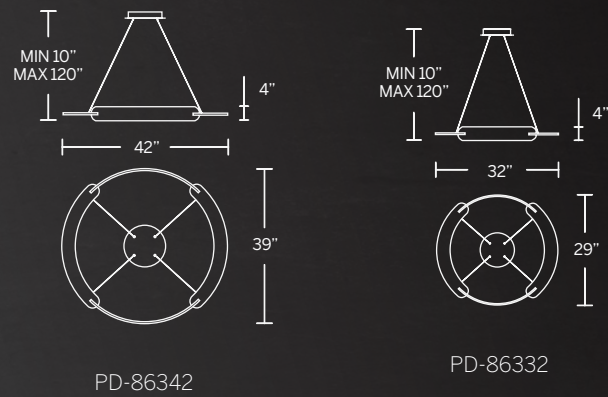

ILIOS

Enjoy fine living with your invitation to embrace a ring with unparalleled minimalist style. An iconic centerpiece that illuminates with an etched acrylic LED diffuser that transcends the standards for dining areas, entryways and other residential spaces.