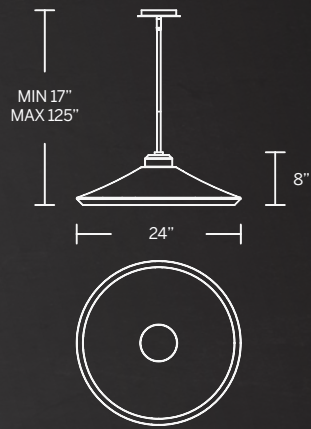

ALFA

Modish and timeless, this breathtaking, curved form flows seamlessly with various types of art and architecture. A smooth bronze finish complements the luxurious gold leaf interior.

- Hand applied gold leafed interior
- Spin-on round canopy with minimal hardware
- Three 12" and one 6" downrods included (additional sold separately)
- Slope ceiling adaptable. Hang straight swivel up to 90 degrees
- Thin canopy conceals a proprietary 120/277V driver
- Dimmer: ELV, TRIAC
- Rated Life: 54,000 hours
- Color temp: 3000K
- CRI: 90

Model	Size	Wattage	Voltage	LED Lumens	Delivered Lumens	Finish
PD-90324	24"	19W	120/277V	1493	1150	BZ/GL Bronze/Gold Leaf

Example: PD-90324-BZ/GL