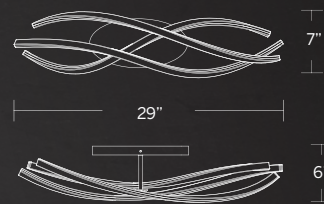

# LIOR

Gorgeous illuminated lines of light. Gracefully curving into a refined linear wall luminaire that adds modern elegance to any space.

WS-58329

WS-58338

- Each unique free formed handcrafted piece lends itself to variations in size and curvature
- Thin canopy conceals a proprietary universal 120V-220V-277V driver
- Can be mounted on wall in all directions
- Dimmer: ELV
- Rated Life: 50,000 hours
- Color temp: 3000K
- CRI: 90