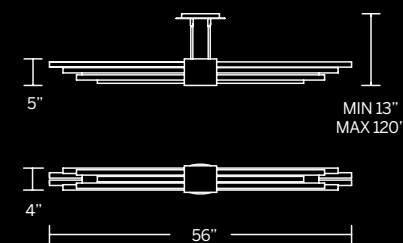

Model	Size	Wattage	Voltage	LED Lumens	Delivered Lumens	Finish
PD-30156	56"	27W	120/277V	2855	2078	AB Aged Brass BN Brushed Nickel

Example: PD-30156-AB