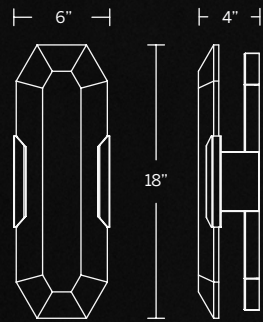

TOULOUSE

Add a dose of luxury from the rich and varied look of carved alabaster. Simply held by two metal accents. Diffused illumination glows from the stone creating an elegant, refined aesthetic.

- Ambient illumination
- First class quality Spanish alabaster
- Natural alabaster with unique veining in each crafted piece
- No driver or transformer required
- Can be mounted on wall in all orientations
- Dimmer: ELV, TRIAC
- Rated Life: 54,000 hours
- Color Temp: 3000K
- CRI: 90

Model	Size	Wattage	Voltage	LED Lumens	Delivered Lumens	Finish
WS-98318	18"	17W	120V	1600	538	AB AN

Example: WS-98318-AB