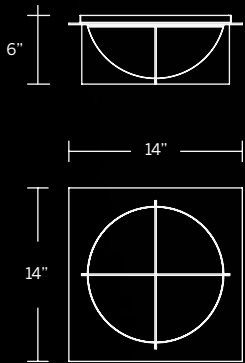

- Mouth-blown etched opal glass
- No driver or transformer required
- Can be mounted on ceiling or wall in all orientations
- Dimmer: ELV
- Rated Life: 54,000 hours
- Color Temp: 3000K
- CRI: 90