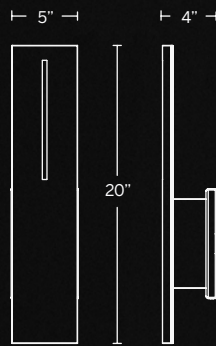

AEGIS

A shield designed and engineered to protect your home and family. Aegis stands tall and towers towards the sky above.

EXTERIOR

- Up and down illumination
- Built in color temperature adjustability. Switch from 3000K/3500K/4000K
- Proprietary universal 120V-220V-277V driver concealed within the fixture
- Can be mounted on wall vertically or upside down
- Dimmer: ELV, TRIAC, 0-10V
- Rated Life: 50,000 hours
- CRI: 90

Model	CCT	Size	Wattage	Voltage	LED Lumens	Delivered Lumens	Finish
WS-W22320-30	3000K	20"	22W	120-277V	1146	530	BK Black

Example: WS-W22320-30-BK
For 3500K add "-35"; 4000K add "-40" before the finish: WS-W22320-35-BK