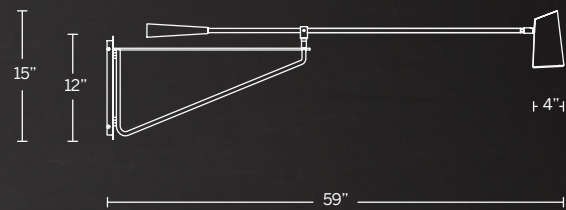

STYLUS

Functionality celebrating engineering. A striking silhouette that combines unique decorative elements, this large Mid-Century Modern adjustable reading light is perfect for illuminating niches in living areas and bedrooms in fine homes and boutique hotels. Available with a black exterior and gorgeous gold interior.

*See complementary piece on page 88

- Universal 120V-220V-277V driver installs in junction box, driver dimensions: 3.4" x 1.3" x 1.2"
- Fixed wall bracket. Rotatable head and articulating arm
- Arm adjusts horizontally up to 330 degrees and vertically up to 45 degrees
- Two-tone black and gold finish
- Dimmer: ELV, TRIAC, 0-10V
- Rated Life: 50,000 hours
- Color temp: 3000K
- CRI: 90

Model	Size	Wattage	Voltage	LED Lumens	Delivered Lumens	Finish
BL-24959	59"	12W	120-277V	429	295	BK/GO Black/Gold

Example: BL-24959-BK/GO