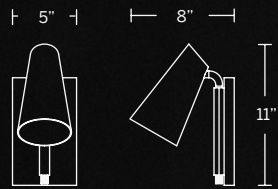

STYLUS

Functionality celebrating engineering. A striking silhouette that combines unique decorative elements, this adjustable reading light is perfect for illuminating niches in bedrooms in fine homes and boutique hotels. Available with a black exterior and gorgeous gold interior.

*See complementary piece on page 90

- Articulating light source up to 330 degrees
- Knurled on/off rotary switch integrated into the base of the arm
- Two-tone black and gold finish
- Built-in USB port at the base of the canopy
- Driver concealed within the canopy
- Rated Life: 50,000 hours
- Color Temp: 3000K
- CRI: 90

Model	Size	Wattage	Voltage	LED Lumens	Delivered Lumens	Finish
BL-24908	8"	7W	120V	328	226	BK/GO Black/Gold

Example: BL-24908-BK/GO