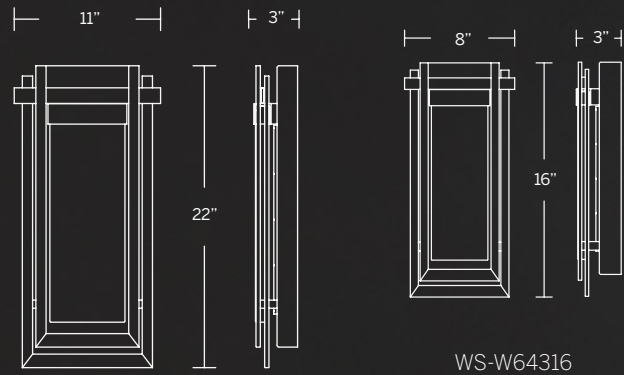

HAZE

Like gilded rays of a sun drenched sky. Dramatic enticing streaks of light evoked from wispy opal glass with an etched back surface. A symphony of illumination.

WS-W64322

WS-W64316

- Front and downward illumination
- Artisanal wispy handcrafted glass shade. Each unique piece lends itself to slight variations.
- No driver or transformer required
- Dimmer: ELV
- Rated Life: 54,000 hours
- Color Temp: 3000K
- CRI: 90

Model	Size	Wattage	Voltage	LED Lumens	Delivered Lumens	Finish
WS-W64316	16"	11W	120V	623	441	BK
WS-W64322	22"	18W		1072	587	Black

Example: WS-W64322-BK