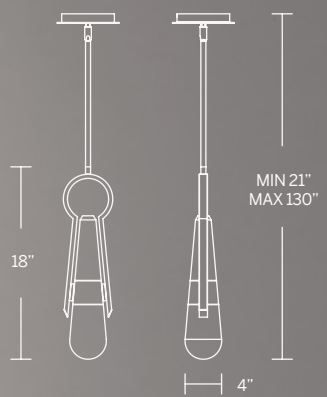

- Artisan crafted hazy cloud acrylic
- Each unique piece lends itself to variations in milkiness
- Spin-on round canopy with minimal hardware
- Three 12" and one 6" downrods included (additional sold separately)
- Slope ceiling adaptable. Hang straight swivels up to 90 degrees
- Thin canopy conceals a proprietary 120/277V driver
- Dimmer: ELV
- Rated Life: 50,000 hours
- Color temp: 3000K
- CRI: 90

*See complementary piece on page 58

Model	Size	Wattage	Voltage	LED Lumens	Delivered Lumens	Finish
PD-96318	18"	14W	120/277V	840	628	BK Black

Example: PD-96318-BK