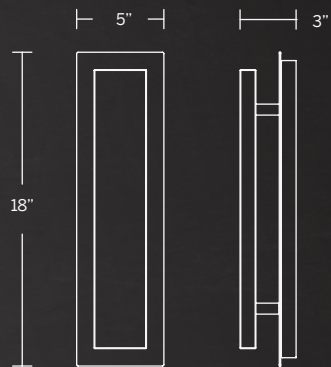

ZURICH

Invite the beauty and elegance of black and gold marble in your interiors with a wall luminaire that presents extravagance and glamour. LED backlighting reflects a golden glow from a rectangular aged brass metallic plane.

- Golden black marble accent with unique veining and natural color variation in each distinctive piece
- Ambient and downward illumination
- Thin canopy conceals a proprietary 120/277V driver
- Dimmer: ELV, TRIAC
- Rated Life: 50,000 hours
- Color Temp: 3000K
- CRI: 90

Model	Size	Wattage	Voltage	LED Lumens	Delivered Lumens	Finish
WS-48318	18"	19W	120/277V	680	467	BK/AB Black/Aged Brass

Example: WS-48318-BK/AB