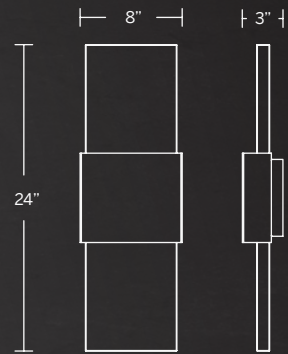

MERCER

Dramatic luxury and sophistication from exquisite black and gold marble banded by gleaming aged brass. Sheer brilliance: a beautiful contrast.

- Golden black marble accent with unique veining and natural color variation in each distinctive piece
- Up, down, and ambient illumination
- Can be mounted on wall vertically or upside down
- Thin canopy conceals a proprietary 120/277V driver
- Dimmer: ELV, TRIAC
- Rated Life: 50,000 hours
- Color Temp: 3000K
- CRI: 90

Model	Size	Wattage	Voltage	LED Lumens	Delivered Lumens	Finish
WS-50324	24"	19W	120/277V	540	402	BK/AB Black/Aged Brass

Example: WS-50324-BK/AB