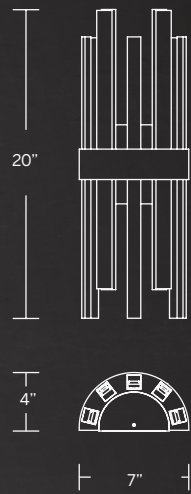

HARMONIX

Like a dynamic instrument of musical chimes, Harmonix plays to the rhythm of light. Beautiful vibrant illumination.

- Ambient illumination
- Thin canopy conceals a proprietary 120/277V driver
- Can be mounted on wall in all orientations
- Dimmer: ELV, TRIAC
- Rated Life: 54,000 hours
- Color Temp: 3000K
- CRI: 90

Model	Size	Wattage	Voltage	LED Lumens	Delivered Lumens	Finish
WS-87920	20"	28W	120/277V	1248	1211	BK/AB Black/Aged Brass

Example: WS-87920-BK/AB