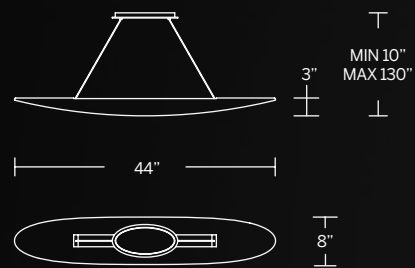

BLACK JACK

Sleek surfboard of illumination. Right on the cutting edge of design, from nose to tail with robust light in between.

CHANDELIERS & PENDANTS

- Up and downward illumination
- Oval canopy with minimal hardware
- Thin powered aircraft cables provide an ultra clean look for adjustable suspension height
- Thin canopy conceals a proprietary 120/277V driver
- Dimmer: ELV
- Rated Life: 50,000 hours
- Color temp: 3000K
- CRI: 90

Model	Size	Wattage	Voltage	LED Lumens	Delivered Lumens	Finish
PD-44344	44"	55W	120/277V	5400	3381	BK Black

Example: PD-44344-BK