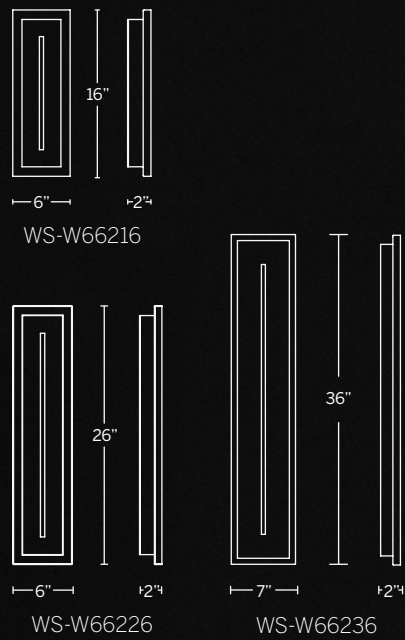

MIDNIGHT

A minimalist rectangular design delivering visual interest and wonderful ambient illumination through mitered glass from the front and side edges of this exterior LED luminaire.

EXTERIOR

- Front and ambient illumination
- Built in color temperature adjustability. Switch from 3000K/3500K/4000K
- May be mounted on wall in all orientations
- No driver or transformer required
- Dimmer: ELV
- Rated Life: 54,000 hours
- CRI: 90

Model	CCT	Size	Wattage	Voltage	LED Lumens	Delivered Lumens	Finish
WS-W66216-30		16"	17W		1654	415	
WS-W66226-30	3000K	26"	23W	120V	2356	561	BK Black ☐
WS-W66236-30		36"	36W		3200	610	

Example: WS-W66216-30-BK
For 3500K add "-35", 4000K add "-40" before the finish: WS-W66216-35-BK