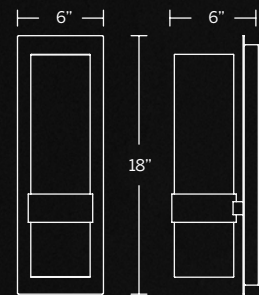

WS-W92313

WS-W92318

- Clear mouth-blown hammered seeded glass
- Thin canopy conceals a proprietary 120V/277V driver
- Can be mounted on wall vertically or upside down
- Dimmer: ELV
- Rated Life: 54,000 hours
- Color Temp: 3000K
- CRI: 90

Model	Size	Wattage	Voltage	LED Lumens	Delivered Lumens	Finish
WS-W92313	13"	8W	120/277V	535	409	BK Black
WS-W92318	18"	14W		1055	811	

Example: WS-W92313-BK

EXTERIOR