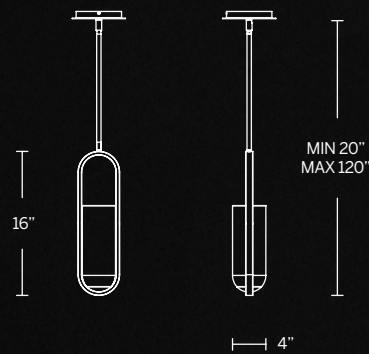

ROLLINS

Gentle luminosity. A dynamic elliptical silhouette is softened by an alabaster shade whose variegated beauty is brought to life in a soothing glow from integrated LEDs.

CHANDELIERS & PENDANTS

- First quality Spanish alabaster
- Natural stone features unique veining and color variation
- Spin-on round canopy with minimal hardware
- Three 12" and one 6" downrods included (additional sold separately)
- Slope ceiling adaptable. Hang straight swivels up to 90 degrees
- Thin canopy conceals a proprietary 120/277V driver
- Dimmer: ELV
- Rated Life: 50,000 hours
- Color Temp: 3000K
- CRI: 90