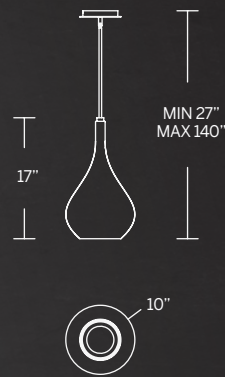

HELIOS

A fresh context with layers of light. A lustrous gold leaf dome suspended within a clear glass teardrop--a seductive shape offering lovely, warm luminescence.

- Hand applied gold leafed glass will lend itself to variations in each individually unique piece
- Three 12" and one 6" downrods included (additional sold separately)
- Slope ceiling adaptable. Hang straight swivels up to 90 degrees
- Spin-on round canopy with minimal hardware
- Thin canopy conceals a proprietary 120/277V driver
- Dimmer: ELV, TRIAC
- Rated Life: 50,000 hours
- Color Temp: 3000K
- CRI: 90

Model	Size	Wattage	Voltage	LED Lumens	Delivered Lumens	Finish
PD-74318	17"	12W	120/277V	780	661	AB/GL Aged Brass/Gold Leaf

Example: PD-74318-AB/GL