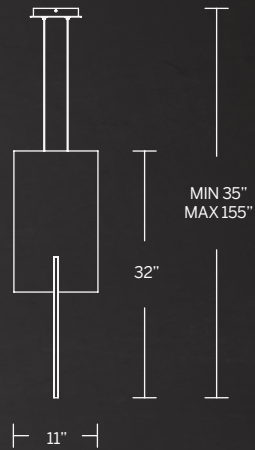

AMARI

Cool, connective, sculptural. Two interlocking panels render a thought provoking aesthetic. Subtle ambient illumination commands attention of this floating work of art.

*See complementary pieces on pages 32 and 50

- Ambient illumination
- Slide-on square canopy with minimal hardware
- Thin powered aircraft cables provide an ultra clean look for adjustable suspension height
- Thin canopy conceals a proprietary universal 120/277V driver
- Dimmer: ELV
- Rated Life: 50,000 hours
- Color Temp: 3000K
- CRI: 90

Model	Size	Wattage	Voltage	LED Lumens	Delivered Lumens	Finish
PD-79032	32"	57W	120/277V	2830	2407	AB Aged Brass BK Black

Example: PD-79032-BK