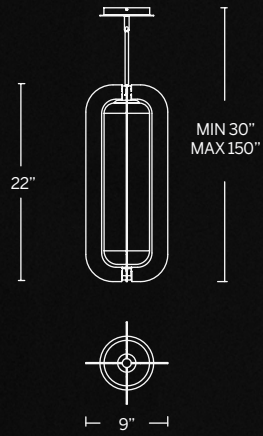

PD-94316

PD-94324

Model	Size	Wattage	Voltage	LED Lumens	Delivered Lumens	Finish
PD-94316	16"	14W	120/277V	1390	641	AB Aged Brass
PD-94324	24"	19W	120/277V	2970	1369	BK Black

Example: PD-94324-AB

# ECHELON

Contemporary composition. Silhouetted within a pair of smooth, gracefully curved shapes, opal glass brightens spaces with warm illumination.

- Mouth blown etched opal glass with decorative metal fins
- Spin-on round canopy with minimal hardware
- Three 12" and one 6" downrods included (additional sold separately)
- Slope ceiling adaptable. Hang straight swivels up to 90 degrees
- Thin canopy conceals a proprietary 120/277V driver
- Dimmer: ELV, TRIAC
- Rated Life: 54,000 hours
- Color temp: 3000K
- CRI: 90