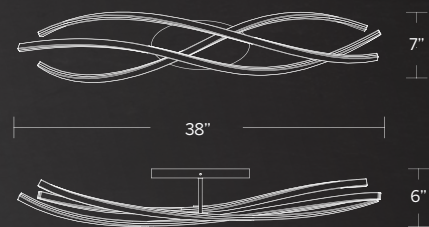

# LIOR

Gorgeous illuminated lines of light. Gracefully curving into a refined linear wall luminaire that adds modern elegance to any space.

WS-58329

WS-58338

- Each unique free formed handcrafted piece lends itself to variations in size and curvature
- Thin canopy conceals a proprietary universal 120V-220V-277V driver
- Can be mounted on wall in all directions
- Dimmer: ELV
- Rated Life: 50,000 hours
- Color temp: 3000K
- CRI: 90