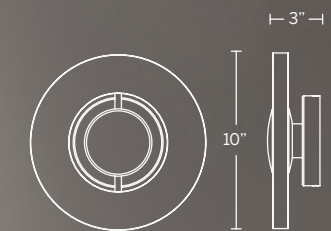

- Ambient illumination
- Artisan crafted hazy cloud acrylic. Each unique piece lends itself to variations in milkyiness
- Round canopy with minimal hardware
- Thin canopy conceals a proprietary 120/277V driver
- Can be mounted on wall and ceiling in all orientations
- Dimmer: ELV, TRIAC
- Rated Life: 54,000 hours
- Color Temp: 3000K
- CRI: 90