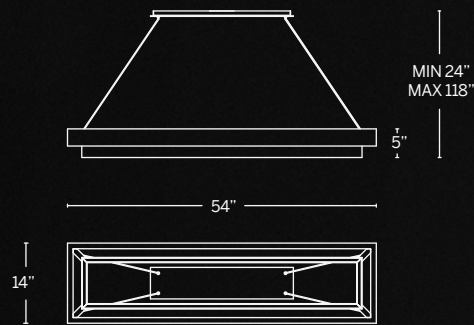

HUSTLER

Run the table with generous illumination from this billiard-inspired pendant. Oblong, black with dark walnut, and designed to win over family and guests alike.

- Up and downward illumination
- Natural wood grain and color variation with each unique piece
- Slide-on rectangular canopy with minimal hardware
- Thin powered aircraft cables provide an ultra clean look for adjustable suspension height
- Thin canopy conceals a proprietary universal 120V-220V-277V driver
- Dimmer: ELV, TRIAC, 0-10V
- Rated Life: 54,000 hours
- Color temp: 3000K
- CRI: 90

Model	Size	Wattage	Voltage	LED Lumens	Delivered Lumens	Finish
PD-70354	54"	85W	120-277V	3304	1592	BK/DW Black/Dark Walnut

Example: PD-70354-BK/DW