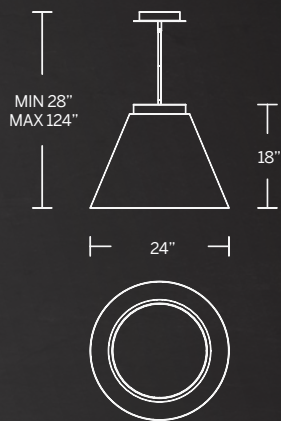

BENTLEY

Romantic modernism comes to light with Bentley. Rich, hand-stitched black leather combined with an aged brass finish makes this pendant the perfect choice for illuminating surfaces below.

- Smooth pebble grain leather
- Spin-on round canopy with minimal hardware
- Three 12" and one 6" downrods included (additional sold separately)
- Slope ceiling adaptable. Hang straight swivels up to 90 degrees
- Thin canopy conceals a proprietary universal 120V-220V-277V driver
- Dimmer: ELV, TRIAC, 0-10V
- Rated Life: 50,000 hours
- Color temp: 3000K
- CRI: 90

Model	Size	Wattage	Voltage	LED Lumens	Delivered Lumens	Finish
PD-88324	24"	43W	120-277V	3792	986	BK/AB Black/Aged Brass

Example: PD-88324-BK/AB