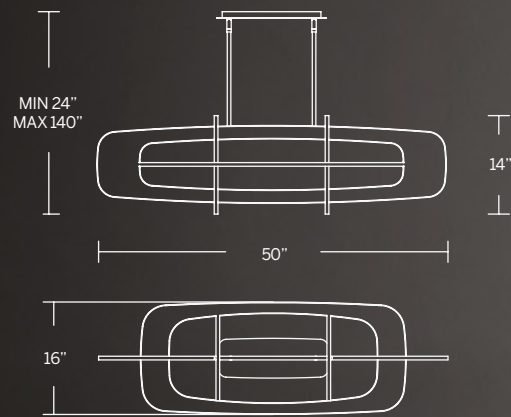

VESTA

Intricate and intriguing. Like an intergalactic space station, Vesta integrates an array of rings into a singular profile of beautiful ambient illumination.

CHANDELIERS & PENDANTS

- Ambient illumination
- Slide-on rectangular canopy with minimal hardware
- Six 12" and two 6" downrods included (additional sold separately)
- Thin canopy conceals a proprietary universal 120V-220V-277V driver
- Dimmer: ELV, TRIAC, 0-10V
- Rated Life: 54,000 hours
- Color temp: 3000K
- CRI: 90

Model	Size	Wattage	Voltage	LED Lumens	Delivered Lumens	Finish
PD-76350	50"	86W	120-277V	5261	2938	BK Black

Example: PD-76350-BK