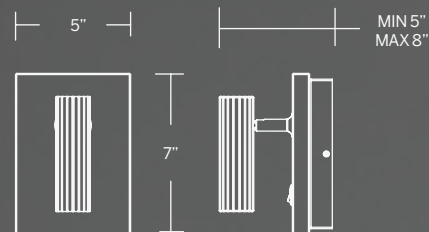

NEXUS

A sculptural accent. Luxurious details of smooth black and gold marble paired with an elegantly ribbed neck create a tasteful task light that gleams with natural beauty.

*Built-in USB port at the base of the canopy

- Golden black marble accent with unique veining and natural color variation in each distinctive piece
- Articulating light source up to 330 degrees horizontally and 90 degrees vertically
- On/off toggle switch
- Driver concealed within the canopy
- Rated Life: 50,000 hours
- Color Temp: 3000K
- CRI: 90

Model	Size	Wattage	Voltage	LED Lumens	Delivered Lumens	Finish
BL-54307	7"	6W	120V	360	59	BK/AB Black/Aged Brass

Example: BL-54307-BK/AB

ASPIRE

Focused and bright. The clean symmetry of lustrous metal combined with a perfectly aligned circular backplate and neck creates a sleek, minimalistic design. A perfect balance of form and function.