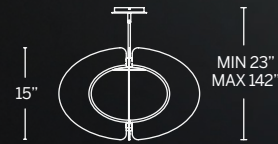

PD-94324

Model	Size	Wattage	Voltage	LED Lumens	Delivered Lumens	Finish
PD-94316	16"	14W	120/277V	1390	641	AB Aged Brass
PD-94324	24"	19W	120/277V	2970	1369	BK Black

Example: PD-94324-AB