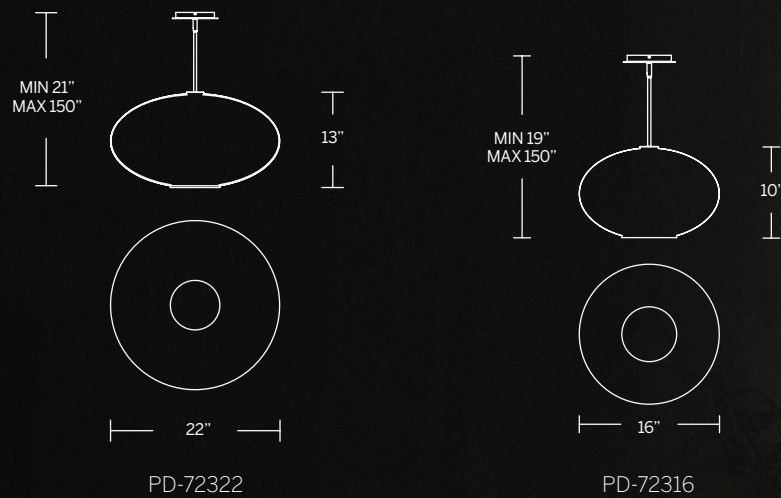

ILLUSION

Perfect in design and function. Oval shaped, etched opal glass provides beautiful and consistent illumination from integral LEDs concealed within.