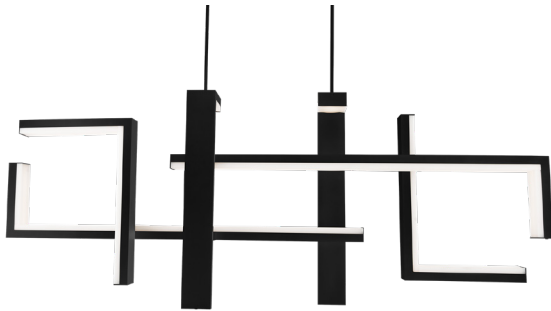

## JACKAL

MODEL

SIZE

COLOR TEMP

---

**PD-80056**

56 Inches

3000K