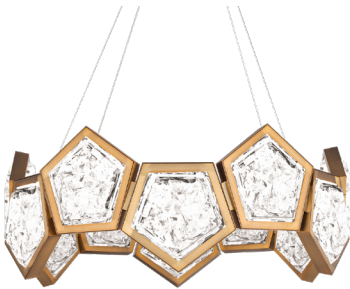

# STARLIGHT STARBRIGHT

MODEL

SIZE

COLOR TEMP

**PD-74126**

26 Inches

3000K