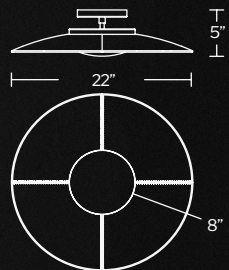

Model No.	Size	CCT	CRI	Voltage	Wattage	LED Lumens	Delivered Lumens	Dimming	Rated Life	Finish	L	W	H
FM-88422	22"	3000K	90	120/277V	27W	2,723	708	ELV, TRIAC	50,000 hours	BK/AB	22"	22"	6"

Example: **FM-88422-BK/AB**