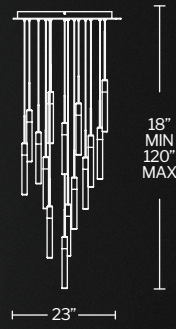

LINEAR CANOPY

SQUARE CANOPY

ROUND CANOPY

PD-35615