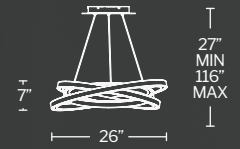

VELOCE

- Interlocked, adjustable bands of metal loop in a simple design
- Edge-lit metal bands rotatable up to 25 degrees
- Thin, powered aircraft cables provide an ultra-clean look
- Round canopy with minimal hardware
- Canopy conceals a proprietary universal 120V-220V-277V driver

PD-24826

*See complementary piece on page 34

Model No.	Size	CCT	CRI	Voltage	Wattage	LED Lumens	Delivered Lumens	Dimming	Rated Life	Finish	L	W	H	Suspension	
														MIN	MAX
PD-24826	26"				54W	3,850	3,593				26"	26"	7"	27"	116"
PD-24838	38"	3000K	90	120-277V	79W	5,311	3,647	ELV, 0-10V	50,000 hours	AB, BK, TT	38"	38"	8"	29"	118"
PD-24848	48"				107W	9,235	5,035				48"	48"	12"	38"	172"

Example: PD-24826-AB

WOVEN

- Handcrafted ribbons create a silhouette of metal and light
- Spin on canopy with minimal hardware
- Thin, powered aircraft cables provide an ultra-clean look
- Slim canopy conceals a proprietary universal 120V-220V-277V driver