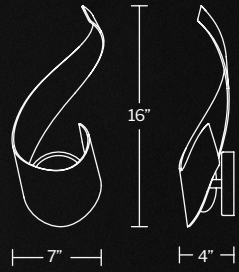

WS-W60412

Model No.	Size	CCT	CRI	Voltage	Wattage	LED Lumens	Delivered Lumens	Dimming	Rated Life	Finish	L	W	H
		-27											
WS-W60412	12"	-30	90	120V	16W	1,350	552	ELV, TRIAC	50,000 hours	BK	6"	3"	12"
WS-W60418	18"	-35					511				6"	3"	18"
		-40											

Example: WS-W60412-30-BK

FLAMME

- Handcrafted, bent metalwork ribbon curves upwards. Each unique piece lends itself to variations in curvature
- Up and down illumination
- Can be mounted on wall vertically or upside down
- 0-10V dimming option available with additional component # LDS065M010AFE-L01. Component dimensions: 3.4" x 1.2" x 0.5"
- ACLED driverless technology