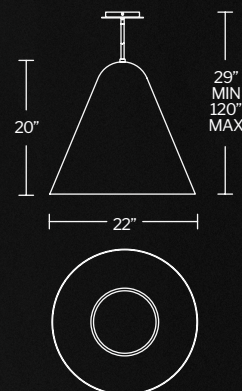

Model No.	Size	CCT	CRI	Voltage	Wattage	LED Lumens	Delivered Lumens	Dimming	Rated Life	Finish	L	W	H	Suspension	
														MIN	MAX
PD-12422	22"	3000K	90	120/277V	28W	4,132	1,653	ELV, TRIAC	50,000 hours	BZ/GL	22"	22"	20"	29"	120"

Example: PD-12422-BZ/GL