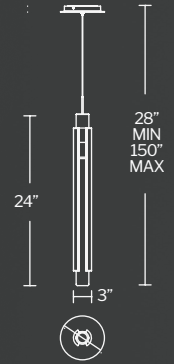

SABER

- Elegant Spanish Alabaster bound with a wrapped band. Unique veining in each crafted piece
- Slim canopy conceals a proprietary 120/277V driver
- Spin-on round canopy with minimal hardware
- Thin, powered aircraft cables provide an ultra-clean look

Model No.	Size	CCT	CRI	Voltage	Wattage	LED Lumens	Delivered Lumens	Dimming	Rated Life	Finish	L	W	H	Suspension	
														MIN	MAX
PD-48424	24"	3000K	90	120/277V	28W	1,630	452	ELV	50,000 hours	AB, BK	3"	3"	24"	28"	150"

Example: PD-48424-BK

SERENITY

- Artisanal wispy glass wraps around a glistening ring
- Three 12" and one 6" downrods included (additional sold separately)
- Includes hang straight swivel for sloped ceiling installation
- Spin-on round canopy with minimal hardware
- Slim canopy conceals a proprietary 120V/277V driver