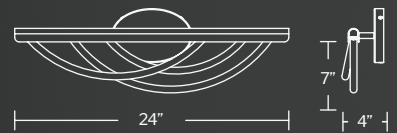

Example: WS-14421-BK

SWOOP

- Swags of fixed silica tubing suspended from a straight bar
- Slim canopy conceals a proprietary 120/277V driver

WS-32424

Model No.	Size	CCT	CRI	Voltage	Wattage	LED Lumens	Delivered Lumens	Dimming	Rated Life	Finish	L	W	H
WS-32424	24"				21W	1663	848	ELV, TRIAC	50,000 hours	BK, BN	24"	4"	7"
WS-32434	34"	3000K	90	120/277V	20W	1927	983	ELV, TRIAC	50,000 hours	BK, BN	34"	4"	9"