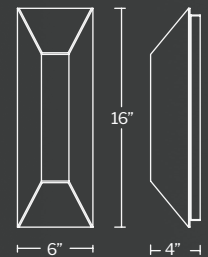

WS-W24116

Model No.	Size	CCT	CRI	Voltage	Wattage	LED Lumens	Delivered Lumens	Dimming	Rated Life	Finish	L	W	H	
WS-W24110	10"	-30	90	120V	15W	632	472	ELV, TRIAC	54,000 hours	AL, BK, BZ, WT	4"	6"	10"	
WS-W24116	16"	-35			25W	1,000	802				4"	6"	16"	
		-40												

Example: WS-W24116-30-BK