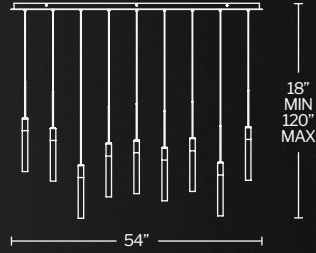

LINEAR CANOPY

PD-35623L

SQUARE CANOPY

ROUND CANOPY