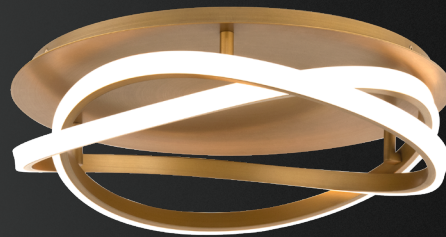

*See complementary piece on page 25

Model No.	Size	CCT	CRI	Voltage	Wattage	LED Lumens	Delivered Lumens	Dimming	Rated Life	Finish	L	W	H
FM-24818	18"	3000K	90	120/277V	35W	2860	1765	ELV, TRIAC	50,000 hours	AB, BK, TT	18"	18"	5"

Example: FM-24818-AB