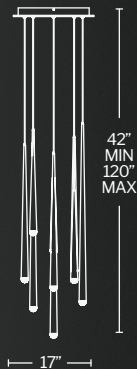

LINEAR CANOPY

14 & 23 LIGHTS

SQUARE CANOPY

13, 25 & 41 LIGHTS

ROUND CANOPY

3, 5, 9, 15 & 21 LIGHTS

CASCADE
P.3

CHAOS
P.5

SQUARE CANOPY

PD-41*13S

PD-41*25S

PD-41*41S

ROUND CANOPY

PD-41*03R

PD-41*05R

PD-41*09R