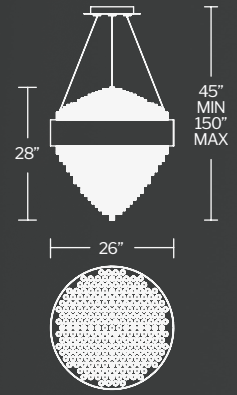

LUZERNE

- Bundles of fluted glass cylinders reflect illumination from an inner plate, creating a mirrored effect
- Slim canopy conceals a proprietary universal 120V-220V-277V driver
- Spin on canopy with minimal hardware
- Thin, powered aircraft cables provide an ultra-clean look

Model No.	Size	CCT	CRI	Voltage	Wattage	LED Lumens	Delivered Lumens	Dimming	Rated Life	Finish	L	W	H	Suspension	
														MIN	MAX
PD-30126	26"	3000K	90	120-277V	60W	5,000	3,000	ELV	50,000 hours	AB, BN	26"	26"	28"	45"	150"

Example: PD-30126-AB

MONTAGE

- Reclaimed K5 crystal columns extend from a gleaming frame
- Slim canopy conceals a proprietary 120/277V driver
- Spin-on round canopy with minimal hardware
- Three 12" and one 6" down rods included (additional sold separately)
- Includes hang straight swivel for sloped ceiling installation