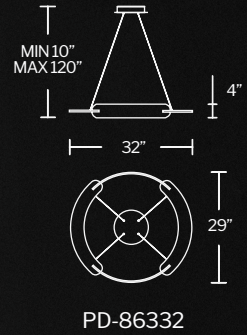

ILIOS

PATENTED

- Ring centerpiece illuminates through a silica diffuser
- Ambient illumination
- Spin-on round canopy with minimal hardware
- Slim canopy conceals a proprietary universal 120V-220V-277V driver
- Thin, powered aircraft cables provide an ultra-clean look

Model No.	Size	CCT	CRI	Voltage	Wattage	LED Lumens	Delivered Lumens	Dimming	Rated Life	Finish	L	W	H	Suspension	
														MIN	MAX
PD-86332	32"	3000K	90	120-277V	46W	3,141	1,616	ELV, TRIAC, 0-10V	54,000 hours	AB, BK	32"	29"	4"	10"	120"
PD-86342	42"				70W	4,718	2,425								

Example: PD-86332-AB

KILT

- Crisp metal skirt drapes over a hazy acrylic cone
- Each unique piece lends itself to variations in milkiness
- Slim canopy conceals a proprietary 120/277V driver
- Spin-on round canopy with minimal hardware
- Thin, powered aircraft cables provide an ultra-clean look
- Built-in color temperature adjustability. Switch from 2700K/3000K/3500K/4000K