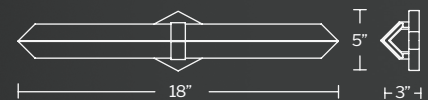

Example: WS-46434-AB

JAVELIN

- An arrow of Spanish Alabaster embraced by a metallic band. Unique veining in each crafted piece
- Can be mounted on wall in all orientations
- Slim canopy conceals a proprietary 120V/277V driver