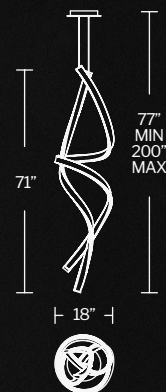

SYNOPSIS

- A composite LED and silica diffuser spiral around a wavy axis
- Slim canopy conceals a proprietary universal 120V-220V-277V driver
- Spin on canopy with minimal hardware
- Thin, powered aircraft cables provide an ultra-clean look

Model No.	Size	CCT	CRI	Voltage	Wattage	LED Lumens	Delivered Lumens	Dimming	Rated Life	Finish	L	W	H	Suspension	
														MIN	MAX
PD-58471	71"	3000K	90	120-277V	92W	6,220	3,172	ELV, TRIAC, 0-10V	50,000 hours	BK	18"	18"	71"	77"	200"

Example: PD-58471-BK

TAPER

- A sleek dome canopy adorned with a luminous gold leaf interior
- Spin on canopy with minimal hardware
- Three 12" and one 6" down rods included (additional sold separately)
- Includes hang straight swivel for sloped ceiling installation
- Slim canopy conceals a proprietary 120V/277V driver