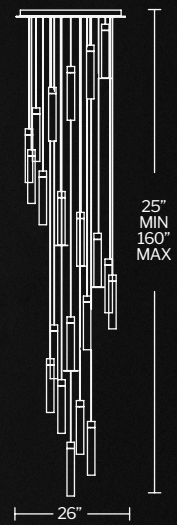

LINEAR CANOPY

SQUARE CANOPY

ROUND CANOPY

PD-78021R