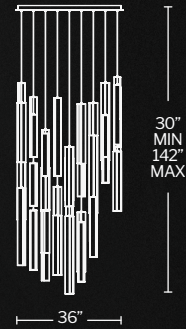

LINEAR CANOPY

SQUARE CANOPY

PD-64841S

ROUND CANOPY