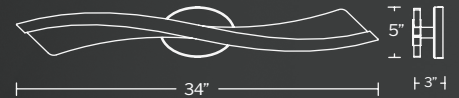

WS-46434

Model No.	Size	CCT	CRI	Voltage	Wattage	LED Lumens	Delivered Lumens	Dimming	Rated Life	Finish	L	W	H
WS-46422	22"	3000K	90	120/277V	38W	1,630	746	ELV, TRIAC	50,000 hours	AB	22"	3"	5"
WS-46434	34"				49W	2,100	1,321				34"	3"	5"

Example: WS-46434-AB