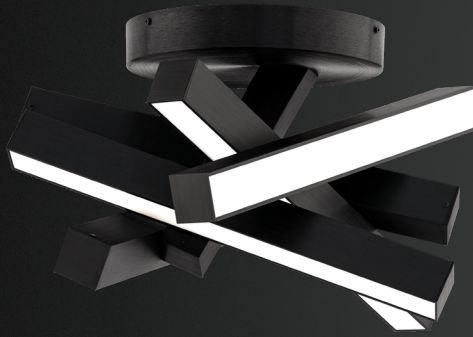

CHAOS

CALIFORNIA
JA8
TITLE 24

- Sculptural light bars on a round ceiling canopy
- Can be mounted on ceiling or wall in all orientations
- Slim canopy conceals a proprietary universal 120V-220V-277V driver

*See complementary piece on page 5

Model No.	Size	CCT	CRI	Voltage	Wattage	LED Lumens	Delivered Lumens	Dimming	Rated Life	Finish	L	W	H
FM-64817	17"	3000K	90	120-277V	41W	3,600	2,240	ELV, TRIAC, 0-10V	50,000 hours	AB, AL, BK	16"	17"	10"

Example: **FM-64817-BK**

LANDED

- Natural Spanish Alabaster shade extending from a flat metal brim. Unique veining in each crafted piece
- Can be mounted on ceiling or wall in all orientations
- Slim canopy conceals a proprietary universal 120V-220V-277V driver