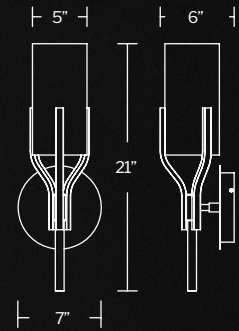

FIRENZE

- Natural Spanish Alabaster with unique veining is bracketed within slender metallic arms
- Slim canopy conceals a proprietary 120/277V driver

Model No.	Size	CCT	CRI	Voltage	Wattage	LED Lumens	Delivered Lumens	Dimming	Rated Life	Finish	L	W	H
WS-40221	21"	3000K	90	120/277V	12W	1,180	889	ELV, TRIAC	50,000 hours	AB, AN	7"	6"	21"

Example: **WS-40221-AB**

KILT

- Hazy cloud acrylic bound with a gleaming band
- Each unique piece lends itself to variations in milkiness
- Slim canopy conceals a proprietary 120/277V driver
- Built-in color temperature adjustability. Switch from 2700K/3000K/3500K/4000K