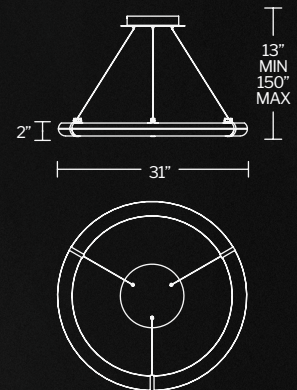

CLIQUE

- Premium Spanish Alabaster contours accented by gleaming trim. Unique veining in each crafted piece
- Slim canopy conceals a proprietary universal 120V-220V-277V driver
- Spin on canopy with minimal hardware
- Thin, powered aircraft cables provide an ultra-clean look