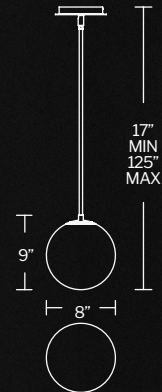

*See complementary piece on page 15

Model No.	Size	CCT	CRI	Voltage	Wattage	LED Lumens	Delivered Lumens	Dimming	Rated Life	Finish	L	W	H	Suspension	
														MIN	MAX
PD-34408	8"	-27 -30 -35 -40	90	120/277V	14.2W	1,184	814	ELV, TRIAC	50,000 hours	AB, BK	8"	8"	9"	17"	125"

Example: PD-34408-30-BK