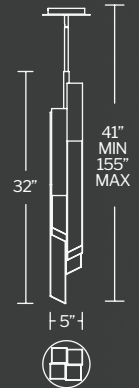

Model No.	Size	CCT	CRI	Voltage	Wattage	LED Lumens	Delivered Lumens	Dimming	Rated Life	Finish	L	W	H	Suspension	
														MIN	MAX
PD-54432	32"	3000K	90	120/277V	29W	1,714	1,645	ELV, TRIAC	50,000 hours	BK	5"	5"	32"	40"	155"

Example: PD-54432-BK