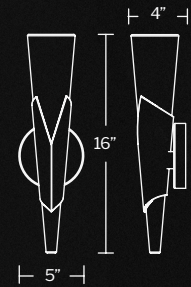

*See complementary piece on page 9 and 18

Model No.	Size	CCT	CRI	Voltage	Wattage	LED Lumens	Delivered Lumens	Dimming	Rated Life	Finish	L	W	H
WS-44416	16"	-27 -30 -35 -40	90	120/277V	8W	712	534	ELV	50,000 hours	AB, BK	5"	4"	16"

Example: **WS-44416-30-BK**