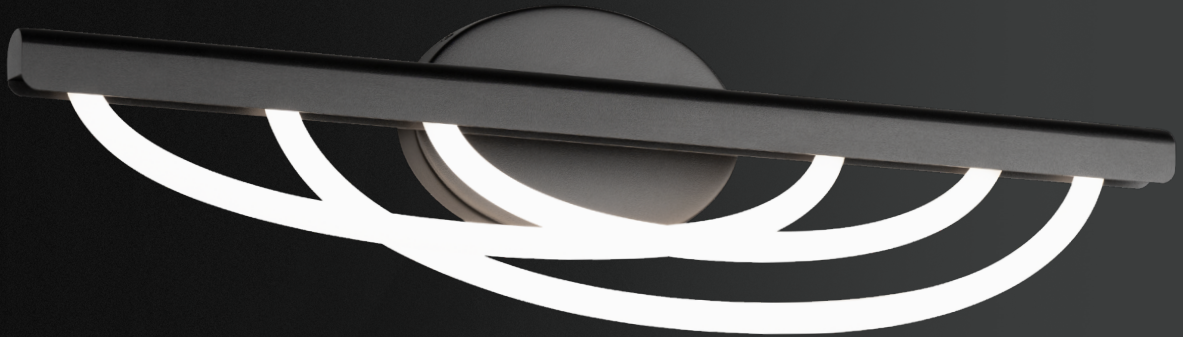

SWOOP

- Swags of fixed silica tubing suspended from a straight bar
- Slim canopy conceals a proprietary 120/277V driver