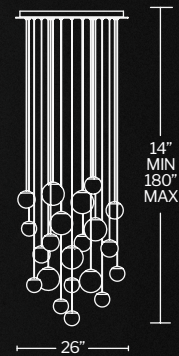

LINEAR CANOPY

SQUARE CANOPY

ROUND CANOPY

PD-34421R