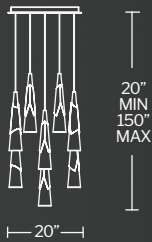

SQUARE CANOPY

PD-44413S