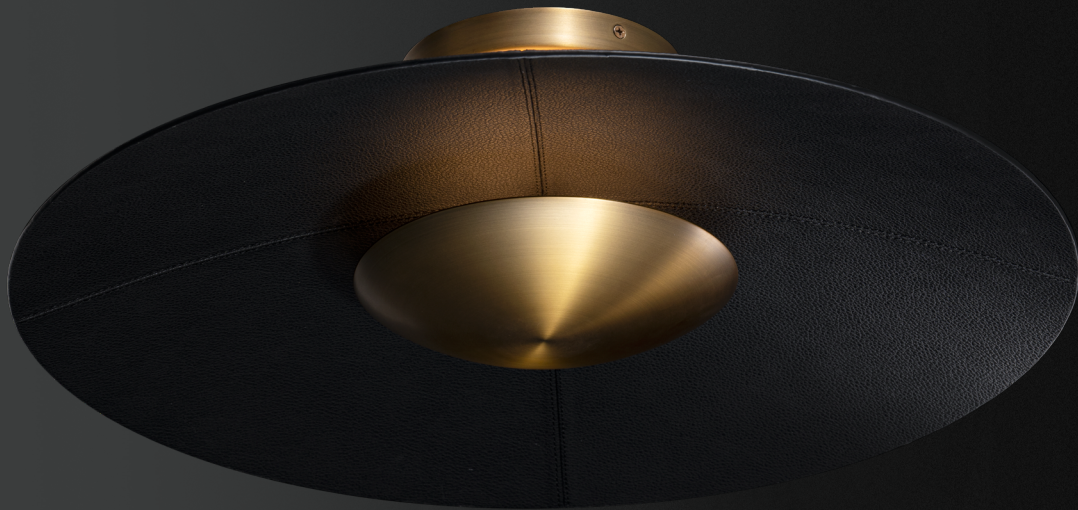

BRODY

- Up and ambient illumination
- Can be mounted on ceiling or wall in all orientations
- Slim canopy conceals a proprietary 120/277V driver