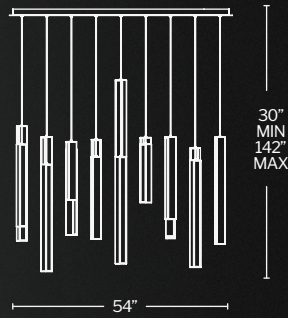

LINEAR CANOPY

PD-64823L

SQUARE CANOPY

ROUND CANOPY