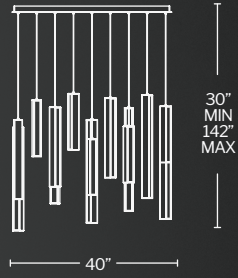

LINEAR CANOPY

PD-64814L