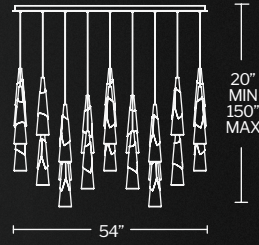

LINEAR CANOPY

PD-44423L

SQUARE CANOPY

ROUND CANOPY