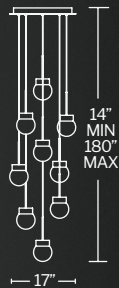

LINEAR CANOPY

SQUARE CANOPY

ROUND CANOPY

PD-82009R