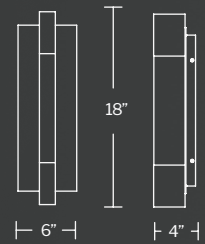

HELIOGRAPH

- Thick bar of acrylic bisected by an etched metal band
- Up, down, and ambient illumination
- Clear acrylic blocks are softened with an etched facade to diffuse light
- Built-in color temperature adjustability. Switch from 2700K/3000K/3500K/4000K
- Slim canopy conceals a proprietary 120/277V driver

WS-W30418

Model No.	Size	CCT	CRI	Voltage	Wattage	LED Lumens	Delivered Lumens	Dimming	Rated Life	Finish	L	W	H
WS-W30418	18"	-27	90	120/277V	10W	168	130	ELV, TRIAC	50,000 hours	BK	6"	4"	18"
WS-W30424	24"	-30			14W	288	196				6"	4"	24"
WS-W30432	32"	-35			19W	355	276				6"	4"	32"
		-40											

Example: WS-W30418-30-BK