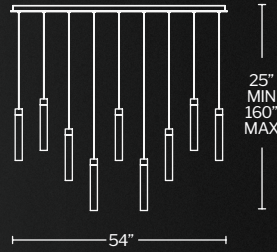

LINEAR CANOPY

PD-78023L

SQUARE CANOPY

ROUND CANOPY