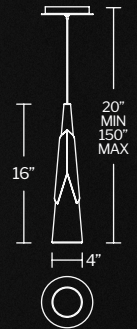

*See complementary piece on page 9 and 24

Model No.	Size	CCT	CRI	Voltage	Wattage	LED Lumens	Delivered Lumens	Dimming	Rated Life	Finish	L	W	H	Suspension	
														MIN	MAX
PD-44416	16"	-27 -30 -35 -40	90	120/277V	8.3W	712	566	ELV	50,000 hours	AB, BK	4"	4"	16"	20"	150"

Example: PD-44416-30-BK