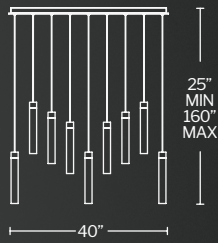

LINEAR CANOPY

PD-78014L