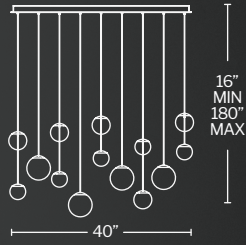

LINEAR CANOPY

PD-34414L