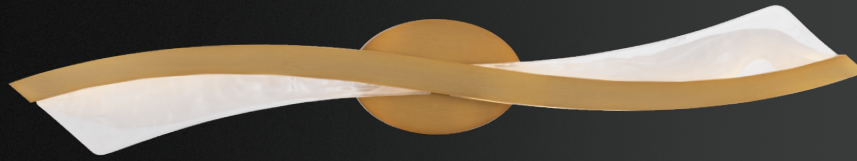

ASCOT

- Curves of artisanal wispy glass accent a sleek frame
- Each handcrafted piece is unique and lends itself to slight variations
- Can be mounted on wall in all orientations
- Slim canopy conceals a proprietary 120/277V driver

Model No.	Size	CCT	CRI	Voltage	Wattage	LED Lumens	Delivered Lumens	Dimming	Rated Life	Finish	L	W	H
WS-46422	22"	3000K	90	120/277V	38W	1,630	746	ELV, TRIAC	50,000 hours	AB	22"	3"	5"
WS-46434	34"				49W	2,100	1,321				34"	3"	5"

Example: WS-46434-AB