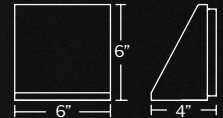

Model No.	Size	CCT	CRI	Voltage	Wattage	LED Lumens	Delivered Lumens	Dimming	Rated Life	Finish	L	W	H
WS-W36406	6"	-27 -30 -35 -40	90	120V	12W	1,000	320	ELV, TRIAC	50,000 hours	BK	6"	4"	6"

Example: **WS-W36406-30-BK**