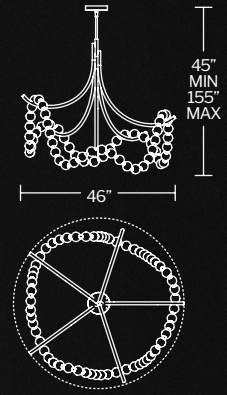

PAREL

- Spanish Alabaster beads on an LED loop draped over gleaming arms. Unique veining in each crafted piece
- Slim canopy conceals a proprietary universal 120V-220V-277V driver
- Three 12" and one 6" down rods included (additional sold separately)
- Includes hang straight swivel for sloped ceiling installation

*See complementary piece on page 32

Model No.	Size	CCT	CRI	Voltage	Wattage	LED Lumens	Delivered Lumens	Dimming	Rated Life	Finish	L	W	H	Suspension	
														MIN	MAX
PD-50446	46"	3000K	90	120-277V	42W	4000	1200	ELV	50,000 hours	AB, AN	46"	46"	45"	45"	155"

Example: PD-50446-AB

PISCES

- Natural Spanish Alabaster orb suspended by minimal hardware. Unique veining in each crafted piece
- Slim canopy conceals a proprietary universal 120V-220V-277V driver
- Spin-on round canopy with minimal hardware
- Three 12" and one 6" downrods included (additional sold separately)
- Slope ceiling adaptable. Hang straight swivel
- Built-in color temperature adjustability. Switch from 2700K/3000K/3500K/4000K