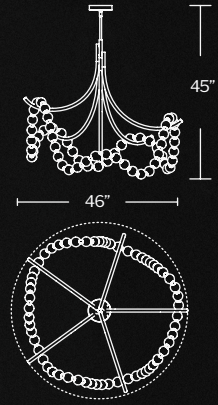

PAREL

- Slender arms cradle silica tubes and Spanish Alabaster beads
- Round canopy with minimal hardware
- Slim canopy conceals a proprietary universal 120V-220V-227V"

*See complementary piece on page 20

Model No.	Size	CCT	CRI	Voltage	Wattage	LED Lumens	Delivered Lumens	Dimming	Rated Life	Finish	L	W	H
FM-50446	46"	3000K	90	120-277V	42W	4000	1200	ELV	50,000 hours	AB, AN	46"	46"	45"

Example: FM-50446-AN

VELOCE

- Two metal and acrylic rings wrap around each other
- Spin-on round canopy with minimal hardware
- Thin canopy conceals a proprietary 120V/277V driver
- May be mounted on ceiling or wall