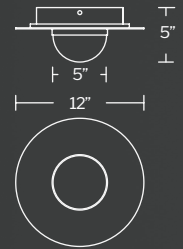

Model No.	Size	CCT	CRI	Voltage	Wattage	LED Lumens	Delivered Lumens	Dimming	Rated Life	Finish	L	W	H
FM-16412	12"	3000K	90	120-277V	37W	2,393	1,322	ELV, 0-10V, TRIAC	54,000 hours	AB, BK	12"	12"	5"

Example: **FM-16412-AB**