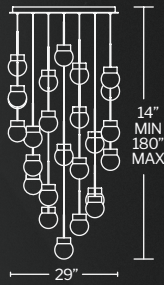

*All Canopies are in BK Finish

Model No.	# of lights	Canopy	Wattage	LED Lumens	Delivered Lumens	Finish	Suspension	
							MIN	MAX
PD-64814L	14 lights	Linear	120W	17,850	11,610	BK/AB	30"	142"
PD-64823L	23 lights		200W	29,621	19,210			
PD-64813S	13 lights	Square	102W	15,595	10,232	BK/AB	30"	142"
PD-64825S	25 lights		207W	31,127	20,308			
PD-64841S	41 lights		326W	51,497	33,673			
PD-64803R	3 lights	Round	27W	1,702	1,114	BK/AB	30"	142"
PD-64805R	5 lights		37W	2,332	1,747			
PD-64809R	9 lights		67W	4,020	2,807			
PD-64815R	15 lights		114W	7,285	3,871			
PD-64821R	21 lights		135W	10,199	4,591			

Example: PD-64809R-BK/AB-BK

LINEAR CANOPY

PD-82014L

PD-82023L

SQUARE CANOPY

PD-82013S

PD-82025S

PD-82041S