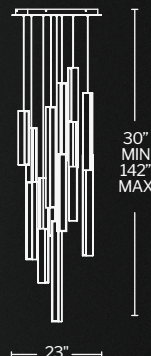

LINEAR CANOPY

SQUARE CANOPY

ROUND CANOPY

PD-64815R