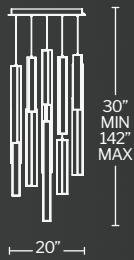

SQUARE CANOPY

PD-64813S