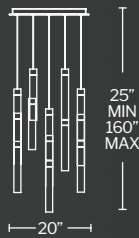

SQUARE CANOPY

PD-78013S