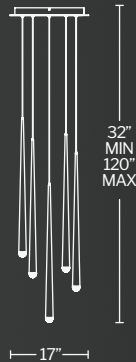

LINEAR CANOPY

14 & 23 LIGHTS

SQUARE CANOPY

13, 25 & 41 LIGHTS

ROUND CANOPY

3, 5, 9, 15 & 21 LIGHTS

CASCADE
P.3

CHAOS
P.5

SQUARE CANOPY

PD-41*13S

PD-41*25S

PD-41*41S

ROUND CANOPY

PD-41*03R

PD-41*05R

PD-41*09R