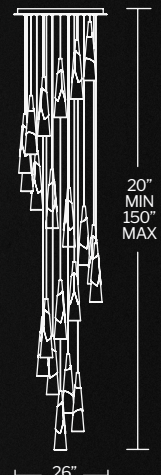

LINEAR CANOPY

SQUARE CANOPY

ROUND CANOPY

PD-44421R