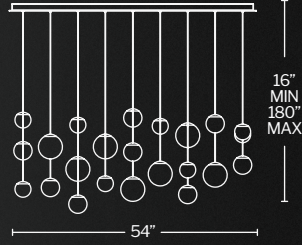

LINEAR CANOPY

PD-34423L

SQUARE CANOPY

ROUND CANOPY