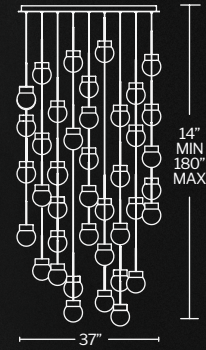

*All Canopies are in BK Finish

Model No.	# of lights	Canopy	Wattage	LED Lumens	Delivered Lumens	Finish	Suspension	
							MIN	MAX
PD-64814L	14 lights	Linear	120W	17,850	11,610	BK/AB	30"	142"
PD-64823L	23 lights		200W	29,621	19,210			
PD-64813S	13 lights	Square	102W	15,595	10,232	BK/AB	30"	142"
PD-64825S	25 lights		207W	31,127	20,308			
PD-64841S	41 lights		326W	51,497	33,673			
PD-64803R	3 lights	Round	27W	1,702	1,114	BK/AB	30"	142"
PD-64805R	5 lights		37W	2,332	1,747			
PD-64809R	9 lights		67W	4,020	2,807			
PD-64815R	15 lights		114W	7,285	3,871			
PD-64821R	21 lights		135W	10,199	4,591			

Example: PD-64809R-BK/AB-BK

LINEAR CANOPY

PD-82014L

PD-82023L

SQUARE CANOPY

PD-82013S

PD-82025S

PD-82041S