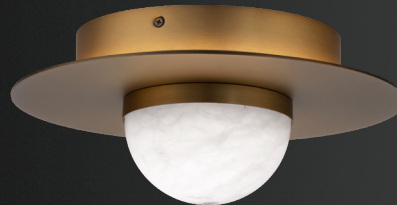

Model No.	Size	CCT	CRI	Voltage	Wattage	LED Lumens	Delivered Lumens	Dimming	Rated Life	Finish	L	W	H
FM-16412	12"	3000K	90	120-277V	37W	2,393	1,322	ELV, 0-10V, TRIAC	54,000 hours	AB, BK	12"	12"	5"

Example: **FM-16412-AB**