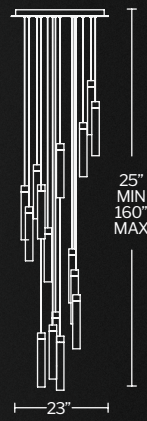

LINEAR CANOPY

SQUARE CANOPY

ROUND CANOPY

PD-78015R