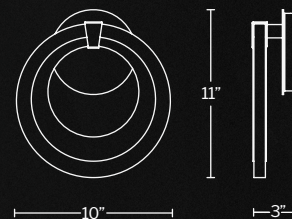

SERENITY

- A gleaming ring complements artisanal wispy glass
- Each handcrafted shade is unique and lends itself to slight variations.
- Thin canopy conceals a proprietary 120V/277V driver
- May be mounted on wall vertically or upside down