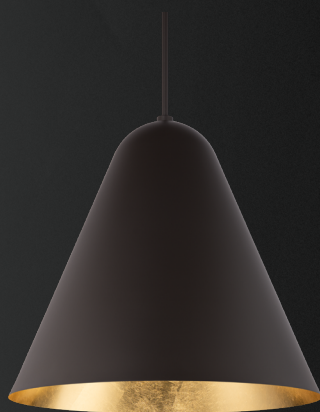

Model No.	Size	CCT	CRI	Voltage	Wattage	LED Lumens	Delivered Lumens	Dimming	Rated Life	Finish	L	W	H	Suspension	
														MIN	MAX
PD-12422	22"	3000K	90	120/277V	28W	4,132	1,653	ELV, TRIAC	50,000 hours	BZ/GL	22"	22"	20"	29"	120"

Example: PD-12422-BZ/GL