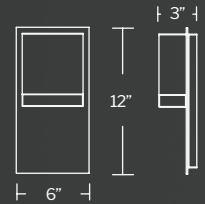

WS-W60412

Model No.	Size	CCT	CRI	Voltage	Wattage	LED Lumens	Delivered Lumens	Dimming	Rated Life	Finish	L	W	H
		-27											
WS-W60412	12"	-30	90	120V	16W	1,350	552	ELV, TRIAC	50,000 hours	BK	6"	3"	12"
WS-W60418	18"	-35					511				6"	3"	18"
		-40											

Example: WS-W60412-30-BK