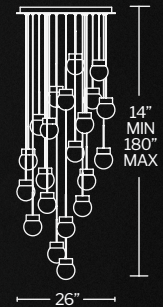

LINEAR CANOPY

SQUARE CANOPY

ROUND CANOPY

PD-82021R