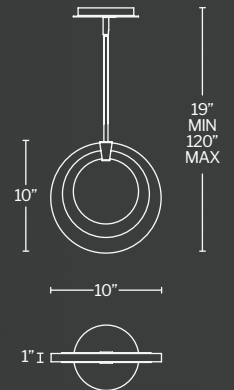

*See complementary piece on page 26

Model No.	Size	CCT	CRI	Voltage	Wattage	LED Lumens	Delivered Lumens	Dimming	Rated Life	Finish	L	W	H	Suspension	
														MIN	MAX
PD-38210	10"	3000K	90	120/277V	15W	680	448	ELV, TRIAC	54,000 hours	AB, BK	10"	1"	10"	19"	120"

Example: PD-38210-BK