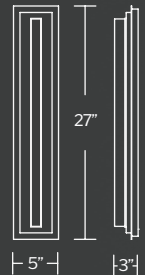

Example: **WS-44416-30-BK**

LYRIKAL

- A mitered glass bar balanced by crisp metal
- Can be mounted on wall in all orientations
- Built-in color temperature adjustability. Switch from 2700K/3000K/3500K/4000K
- Slim canopy conceals a proprietary 120V/277V driver