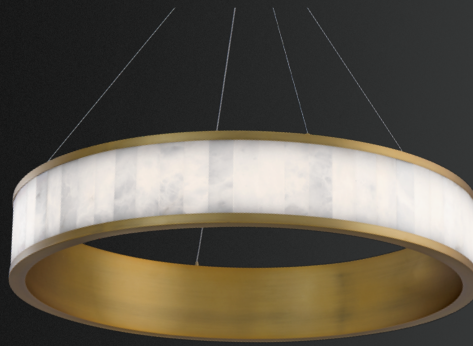

COLISEO

- Carved tiles of top-quality Spanish Alabaster set within luminous metal
- Each crafted fixture combines individual pieces of natural stone that feature unique veining and color variation
- Thin powered aircraft cables provide an ultra-clean look
- Spin-on round canopy with minimal hardware
- Slim canopy conceals a proprietary universal 120V-220V-277V driver