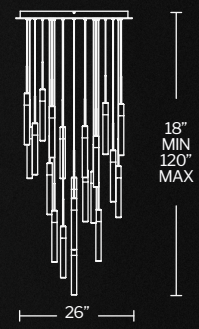

LINEAR CANOPY

SQUARE CANOPY

ROUND CANOPY

PD-35621