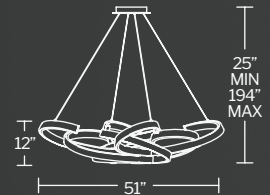

Model No.	Size	CCT	CRI	Voltage	Wattage	LED Lumens	Delivered Lumens	Dimming	Rated Life	Finish	L	W	H	Suspension	
														MIN	MAX
PD-22452	51"	3000K	90	120-277V	104W	9,010	4,595	ELV, TRIAC, 0-10V	50,000 hours	BK	51"	51"	12"	25"	194"

Example: PD-22452-BK