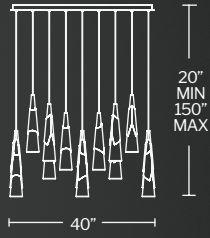

LINEAR CANOPY

PD-44414L