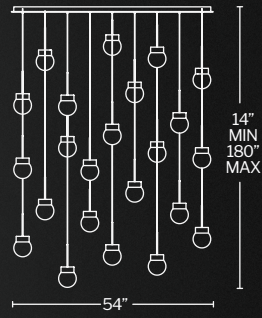

LINEAR CANOPY

PD-82023L

SQUARE CANOPY

ROUND CANOPY