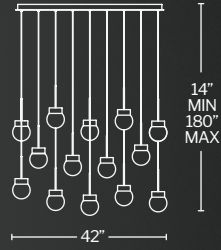

LINEAR CANOPY

PD-82014L