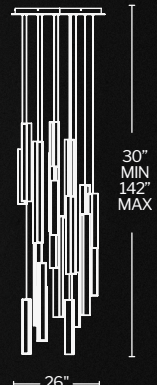

LINEAR CANOPY

SQUARE CANOPY

ROUND CANOPY

PD-64821R