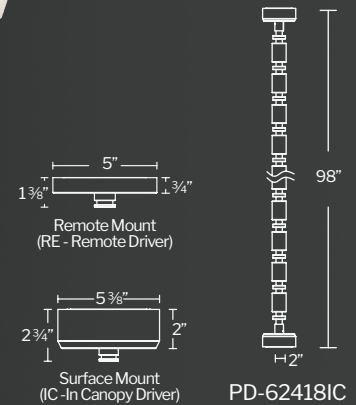

ENTICE

- Natural Spanish Alabaster cylinders and metal collar ornament a silica strand
- Remote or surface mounted driver options available
- Built-in color temperature adjustability. Switch from 2700K/3000K/3500K/4000K