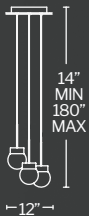

LINEAR CANOPY

SQUARE CANOPY

ROUND CANOPY

PD-82003R