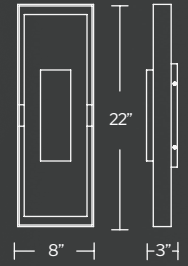

BOXIE

- Three-dimensional geometric metallic forms
- Ambient and backlit illumination
- Complementary two-tone finish
- Slim canopy conceals a proprietary 120/277V driver

WS-W28422

Model No.	Size	CCT	CRI	Voltage	Wattage	LED Lumens	Delivered Lumens	Dimming	Rated Life	Finish	L	W	H
WS-W28410	10"				14W	547	383				8"	3"	10"
WS-W28422	22"	3000K	90	120/277V	19W	1027	720	ELV, TRIAC	50,000 hours	BK/BN	8"	3"	22"
WS-W28434	34"				27W	1244	972				10"	3"	34"

Example: WS-W28422-BK/BN