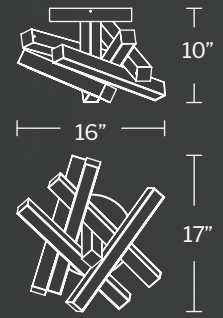

CHAOS

CALIFORNIA
JA8
TITLE 24

- Sculptural light bars on a round ceiling canopy
- Can be mounted on ceiling or wall in all orientations
- Slim canopy conceals a proprietary universal 120V-220V-277V driver

*See complementary piece on page 5

Model No.	Size	CCT	CRI	Voltage	Wattage	LED Lumens	Delivered Lumens	Dimming	Rated Life	Finish	L	W	H
FM-64817	17"	3000K	90	120-277V	41W	3,600	2,240	ELV, TRIAC, 0-10V	50,000 hours	AB, AL, BK	16"	17"	10"

Example: **FM-64817-BK**

LANDED

- Natural Spanish Alabaster shade extending from a flat metal brim. Unique veining in each crafted piece
- Can be mounted on ceiling or wall in all orientations
- Slim canopy conceals a proprietary universal 120V-220V-277V driver