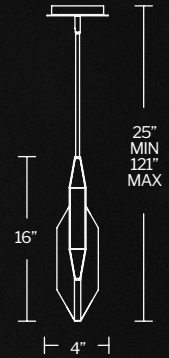

AZURE

- Premium Spanish Alabaster panels ensconced in luminous metal. Unique veining in each crafted piece
- Slim canopy conceals a proprietary 120/277V driver
- Spin on round canopy with minimal hardware
- Three 12" and one 6" downrods included (additional sold separately)
- Includes hang straight swivel for sloped ceiling installation