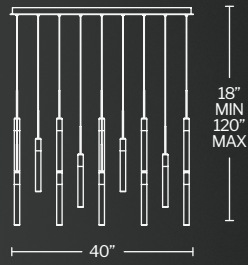

LINEAR CANOPY

PD-35614L