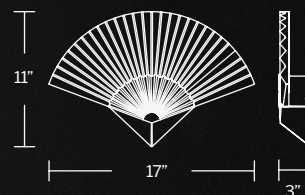

SENSU

- Folded hazy cloudy acrylic within a lustrous frame
- Each unique piece lends itself to variations in milkiness
- Slim canopy conceals a proprietary 120/277V driver