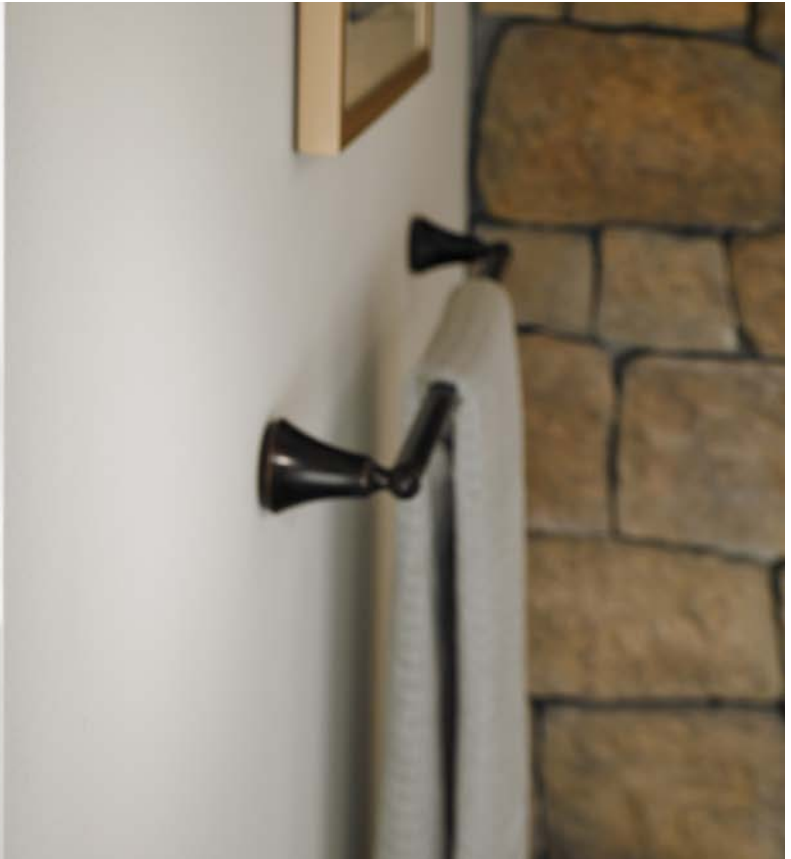

MATCHING ACCESSORIES

CHROME (CH)

MODEL NUMBER	LIST EACH	DESCRIPTION	QTY
YB1701CH	48.05	Tank Lever	24
YB1703CH	37.00	Double Robe Hook	24
YB1708CH	67.45	Pivoting Paper Holder (P)	6
YB1718CH	78.35	18" Towel Bar	6
YB1724CH	80.80	24" Towel Bar	6
YB1786CH	55.00	Towel Ring	6
YB1788CH	97.80	Double Paper Holder	3
YB1794CH	318.35	Towel Shelf	2

BRUSHED NICKEL (BN)

MODEL NUMBER	LIST EACH	DESCRIPTION	QTY
YB1701BN	53.05	Tank Lever	24
YB1703BN	40.70	Double Robe Hook	24
YB1708BN	74.60	Pivoting Paper Holder (P)	6
YB1718BN	86.15	18" Towel Bar	6
YB1724BN	89.20	24" Towel Bar	6
YB1786BN	60.15	Towel Ring	6
YB1788BN	108.20	Double Paper Holder	3
YB1794BN	349.15	Towel Shelf	2

MATTE BLACK (BL)

MODEL NUMBER	LIST EACH	DESCRIPTION	QTY
YB1701BL	57.85	Tank Lever	24
YB1703BL	44.70	Double Robe Hook	24
YB1708BL	82.05	Pivoting Paper Holder (P)	6
YB1718BL	94.70	18" Towel Bar	6
YB1724BL	98.05	24" Towel Bar	6
YB1786BL	66.15	Towel Ring	6
YB1788BL	119.00	Double Paper Holder	3
YB1794BL	380.60	Towel Shelf	2

BRUSHED GOLD (BG)

MODEL NUMBER	LIST EACH	DESCRIPTION	QTY
YB1701BG	68.95	Tank Lever	24
YB1703BG	48.85	Double Robe Hook	24
YB1708BG	108.20	Pivoting Paper Holder (P)	6
YB1718BG	120.60	18" Towel Bar	6
YB1724BG	124.75	24" Towel Bar	6
YB1786BG	87.15	Towel Ring	6
YB1788BG	156.95	Double Paper Holder	3
YB1794BG	453.90	Towel Shelf	2

LIGHTING

CHROME (CH)

MODEL NUMBER	LIST EACH	DESCRIPTION	QTY
YB1761CH	180.65	One Globe Bath Light	1
YB1762CH	252.75	Two Globe Bath Light	1
YB1763CH	313.95	Three Globe Bath Light	1
YB1764CH	402.00	Four Globe Bath Light	1

BRUSHED NICKEL (BN)

MODEL NUMBER	LIST EACH	DESCRIPTION	QTY
YB1761BN	225.90	One Globe Bath Light	1
YB1762BN	315.95	Two Globe Bath Light	1
YB1763BN	392.40	Three Globe Bath Light	1
YB1764BN	502.50	Four Globe Bath Light	1

MATTE BLACK (BL)

MODEL NUMBER	LIST EACH	DESCRIPTION	QTY
YB1761BL	246.25	One Globe Bath Light	1
YB1762BL	344.35	Two Globe Bath Light	1
YB1763BL	427.70	Three Globe Bath Light	1
YB1764BL	547.75	Four Globe Bath Light	1

BRUSHED GOLD (BG)

MODEL NUMBER	LIST EACH	DESCRIPTION	QTY
YB1761BG	271.10	One Globe Bath Light	1
YB1762BG	379.15	Two Globe Bath Light	1
YB1763BG	470.95	Three Globe Bath Light	1
YB1764BG	602.95	Four Globe Bath Light	1

REPLACEMENT GLOBE

MODEL NUMBER	LIST EACH	DESCRIPTION	QTY
YB1769	33.10	Replacement Globe	3

WYNFORD®

MATCHING ACCESSORIES

24" Towel Bar
YB5224

FINISH OPTIONS

Chrome **(CH)**, Brushed Nickel **(BN)**,
Oil Rubbed Bronze **(ORB)**

Not all platforms available in all finishes.

To view ordering instructions, see
reference chart on pages 116-119.