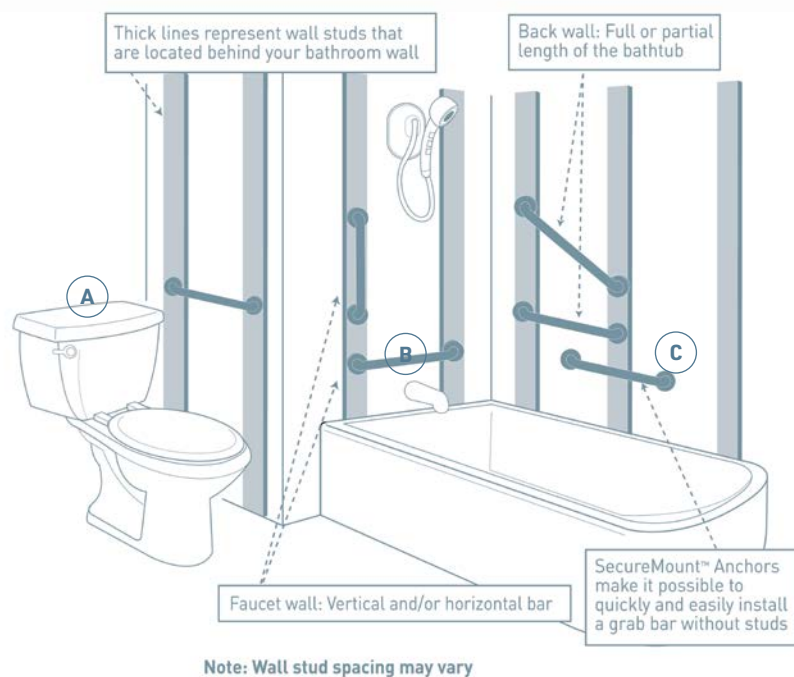

Grab Bar Guide

HOW MANY GRAB BARS DO I NEED AND WHERE SHOULD THEY BE INSTALLED?

Health professionals typically recommend three grab bars in a bathroom:

- **A** At least one near the toilet
- **B** At least one along the showerhead wall or whichever end of the tub/shower you use to enter/exit
- **C** At least one along the back wall in the bathtub or shower

WHO SHOULD USE GRAB BARS?

Everyone! People of all ages and abilities can benefit from using grab bars.

WHAT CAN A GRAB BAR DO?

- Reduce risk of falling in the tub or shower
- Help steady yourself while getting into and out of the bathtub or shower
- Assist in safely lowering and raising from a seated position

THINGS TO CONSIDER WHEN SELECTING A GRAB BAR(S):

- **Length:** Select a grab bar that is the suitable length for your bath or shower area.
- **Weight Capacity:** Choose a grab bar that at least meets ADA requirements (250 lbs.); SecureMount™ Grab Bars have a 500-pound weight-pull capacity that exceeds ADA requirements (when securely installed into studs).
- **Installation:** Grab bars that feature SecureMount™ have a design that allows for secure installation into a stud or wood backing at any angle. When using SecureMount™ Anchors, there is no need for installation into a stud or wood backing.
- **Grip Surface:** Consider a grab bar with a textured surface or grip feature that provides a better hold in a wet bathroom environment.
- **Finish:** Consider a grab bar that matches your faucet and other fixtures.