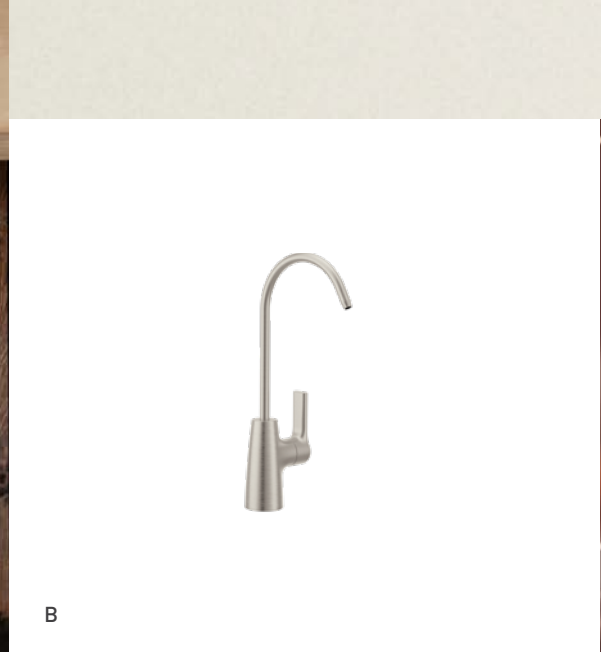

2024 New Collections and Products

- A | Tenon™ Kitchen Collection
- B | Reverse Osmosis and Carbon Compatible SIP® Drinking Water Faucets
- C | Smyth™ Collection and Lifeshine® Bronzed Gold Finish in Select Kitchen Products
- D | Verso™ Shower Platform Expansion
- E | Brushed Gold and Matte Black Finish Expansion in Select Grab Bars
- F | Luxe Chef™ Workstation System Sinks and Luxe Chef, Host™ and Prep™ Disposals
- G | Select Prep Stainless Steel Sinks
- H | Widespread Faucet Expansion in Select Bath Collections
- I | Smart Faucet with Motion Control Platform Expansion in Select Kitchen Collections