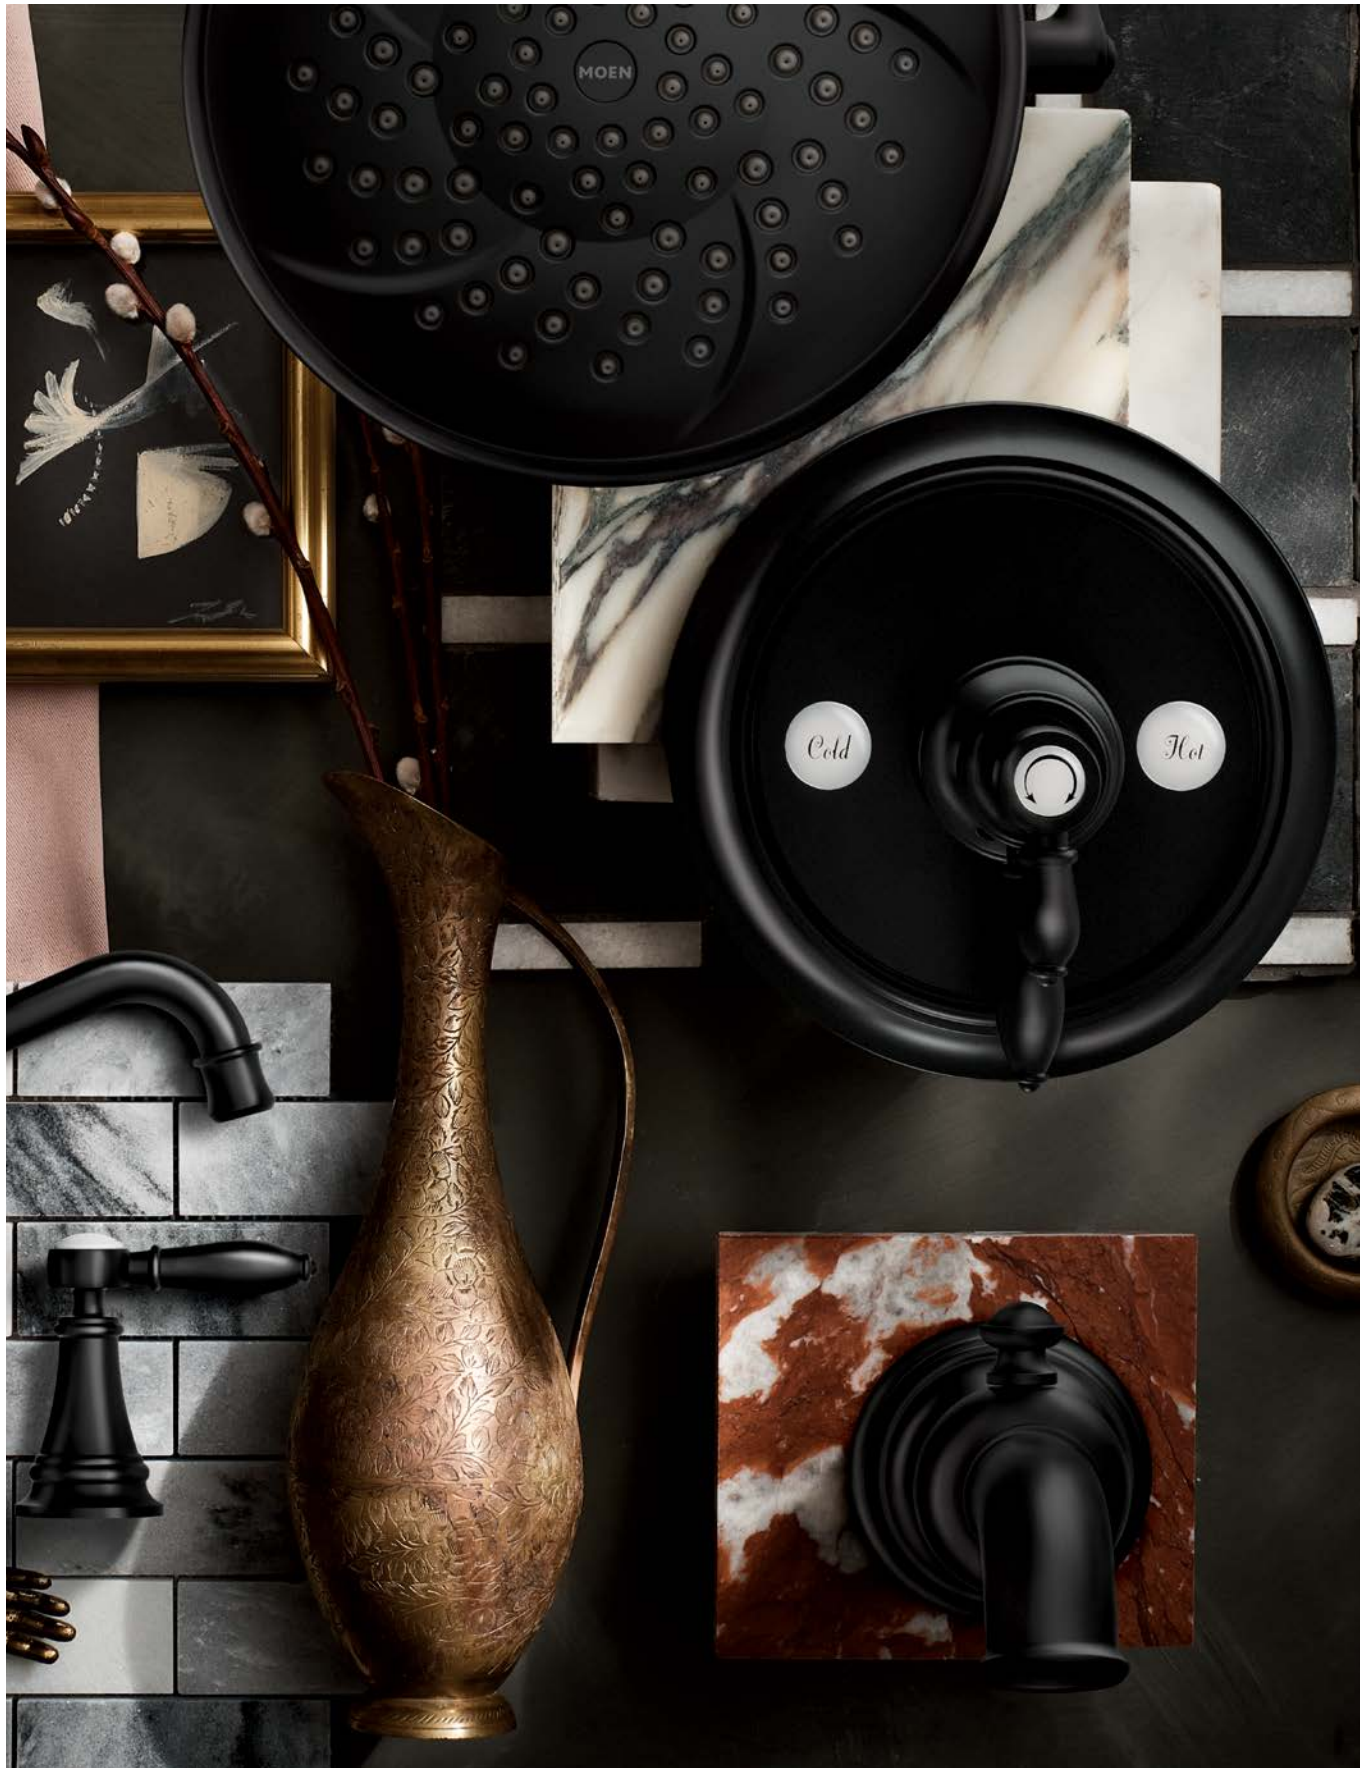

SHOWER VALVE FLOW RATES