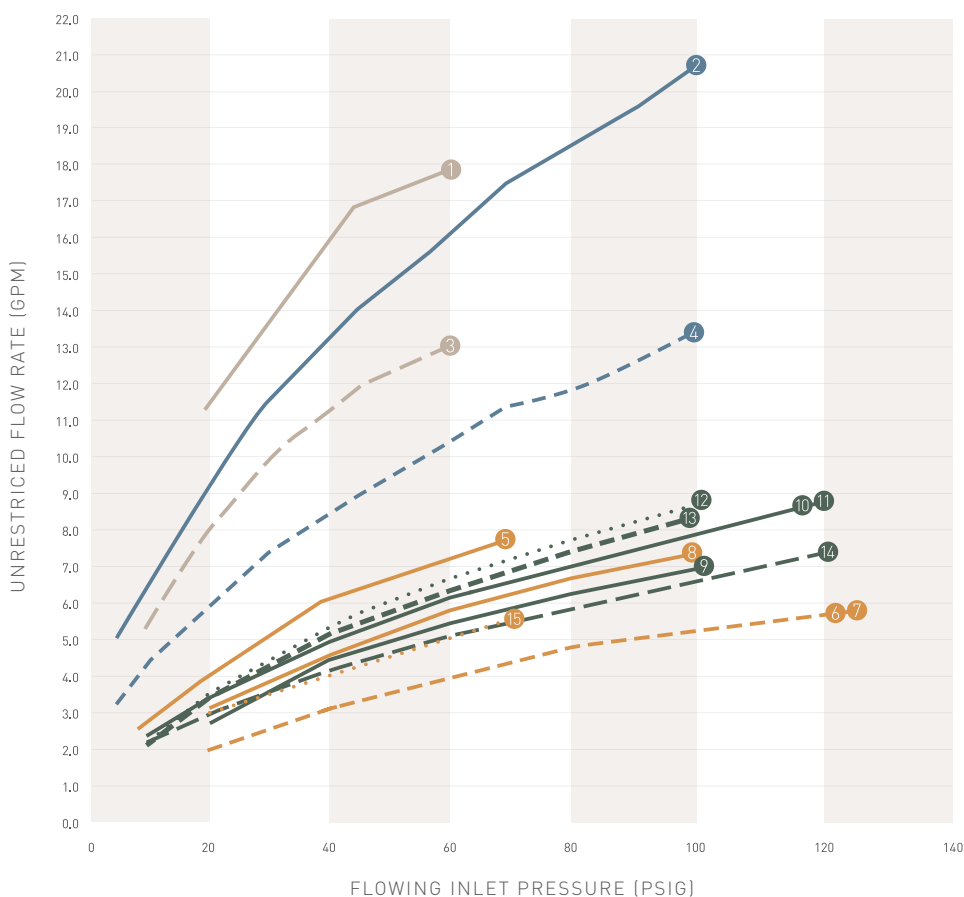

*Suites with Matching Accessories | Accessories are not IMAP Protected.

SHOWER VALVE FLOW RATES

FLOW RATE VS. FLOWING INLET PRESSURE OF MOEN® SHOWERING VALVES (UNRESTRICTED)

- ExactTemp® 3/4" Thermostatic Showering**
S3371 3/4" ExactTemp: 18.0 GPM
- Smart Shower—4-Outlet**
S3104 4-Outlet: 16.0 GPM
- Volume Control**
S3600 Volume Control: 13+ GPM
- Smart Shower—2-Outlet**
S3102 2-Outlet: 10.0 GPM
- Posi-Temp® Tub Port**
4-Port Valve
Flow at Tub: 6.3 GPM
- Posi-Temp Shower Port**
4-Port Valve
Flow at Shower: 4.0 GPM
- Posi-Temp 3 Port**
3-Port Valve
Flow at Outlet: 6.3 GPM
- M-CORE® 4-Series Tub Port**
Flow at Tub: 5.7 GPM
- M-CORE 4-Series Shower Port**
Flow at Shower: 5.3 GPM
- M-CORE 3-Series Tub Port**
Flow at Tub: 6.2 GPM
- M-CORE 3-Series Shower Port**
Flow at Shower: 5.8 GPM
- M-CORE 2-Series Tub Port**
Flow at Tub: 6.7 GPM
- M-CORE 2-Series Shower Port**
Flow at Shower: 6.4 GPM
- M-CORE with Transfer**
Two Outlets: 5.6 GPM
- Posi-Temp with Integrated Transfer**
Two Outlets: 5.0 GPM