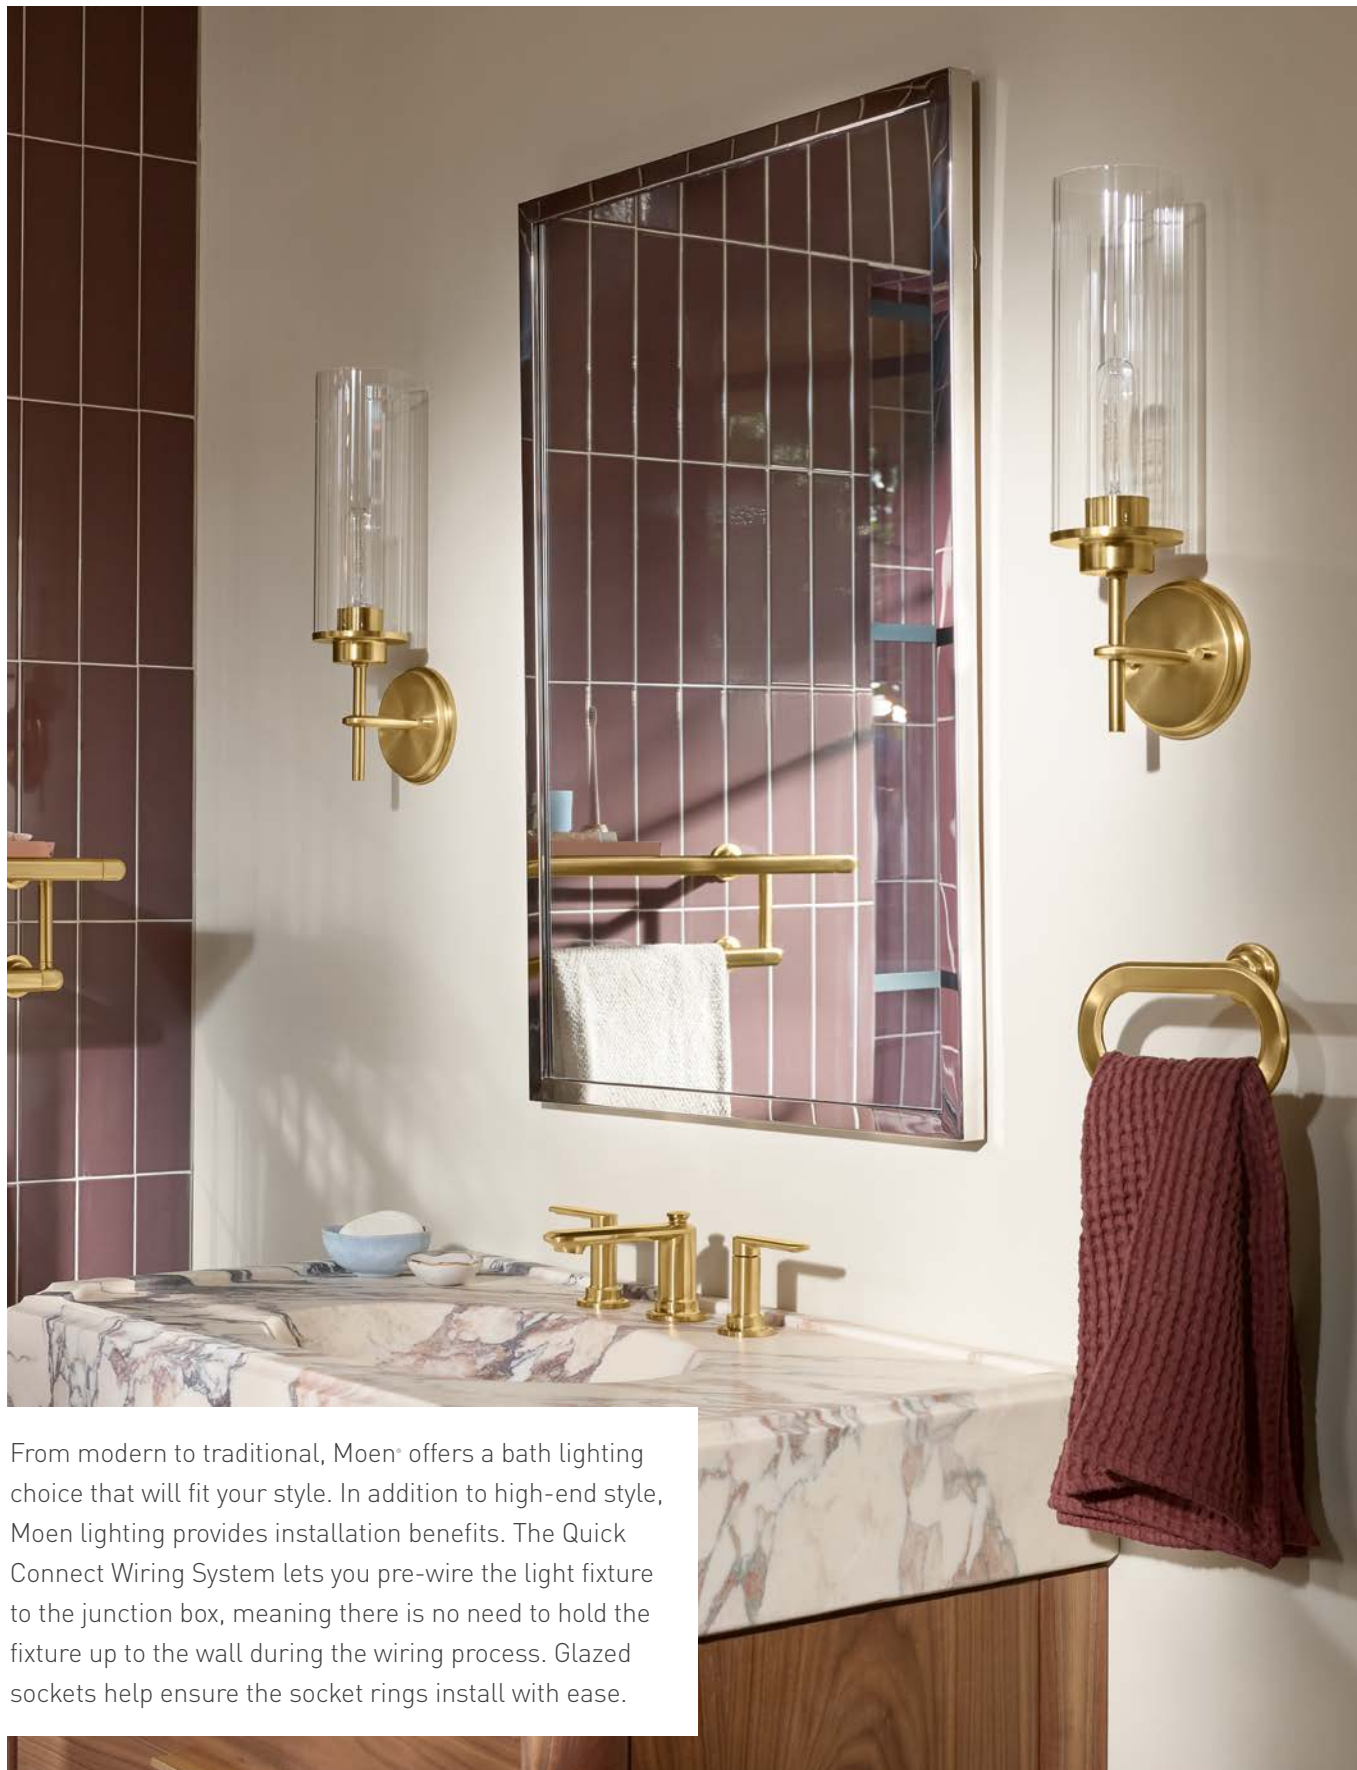

Double Shower Curtain Roller Rings

SR2201 | ▲

Single Shower Curtain Roller Rings

SR2100

LIGHTING

From modern to traditional, Moen® offers a bath lighting choice that will fit your style. In addition to high-end style, Moen lighting provides installation benefits. The Quick Connect Wiring System lets you pre-wire the light fixture to the junction box, meaning there is no need to hold the fixture up to the wall during the wiring process. Glazed sockets help ensure the socket rings install with ease.