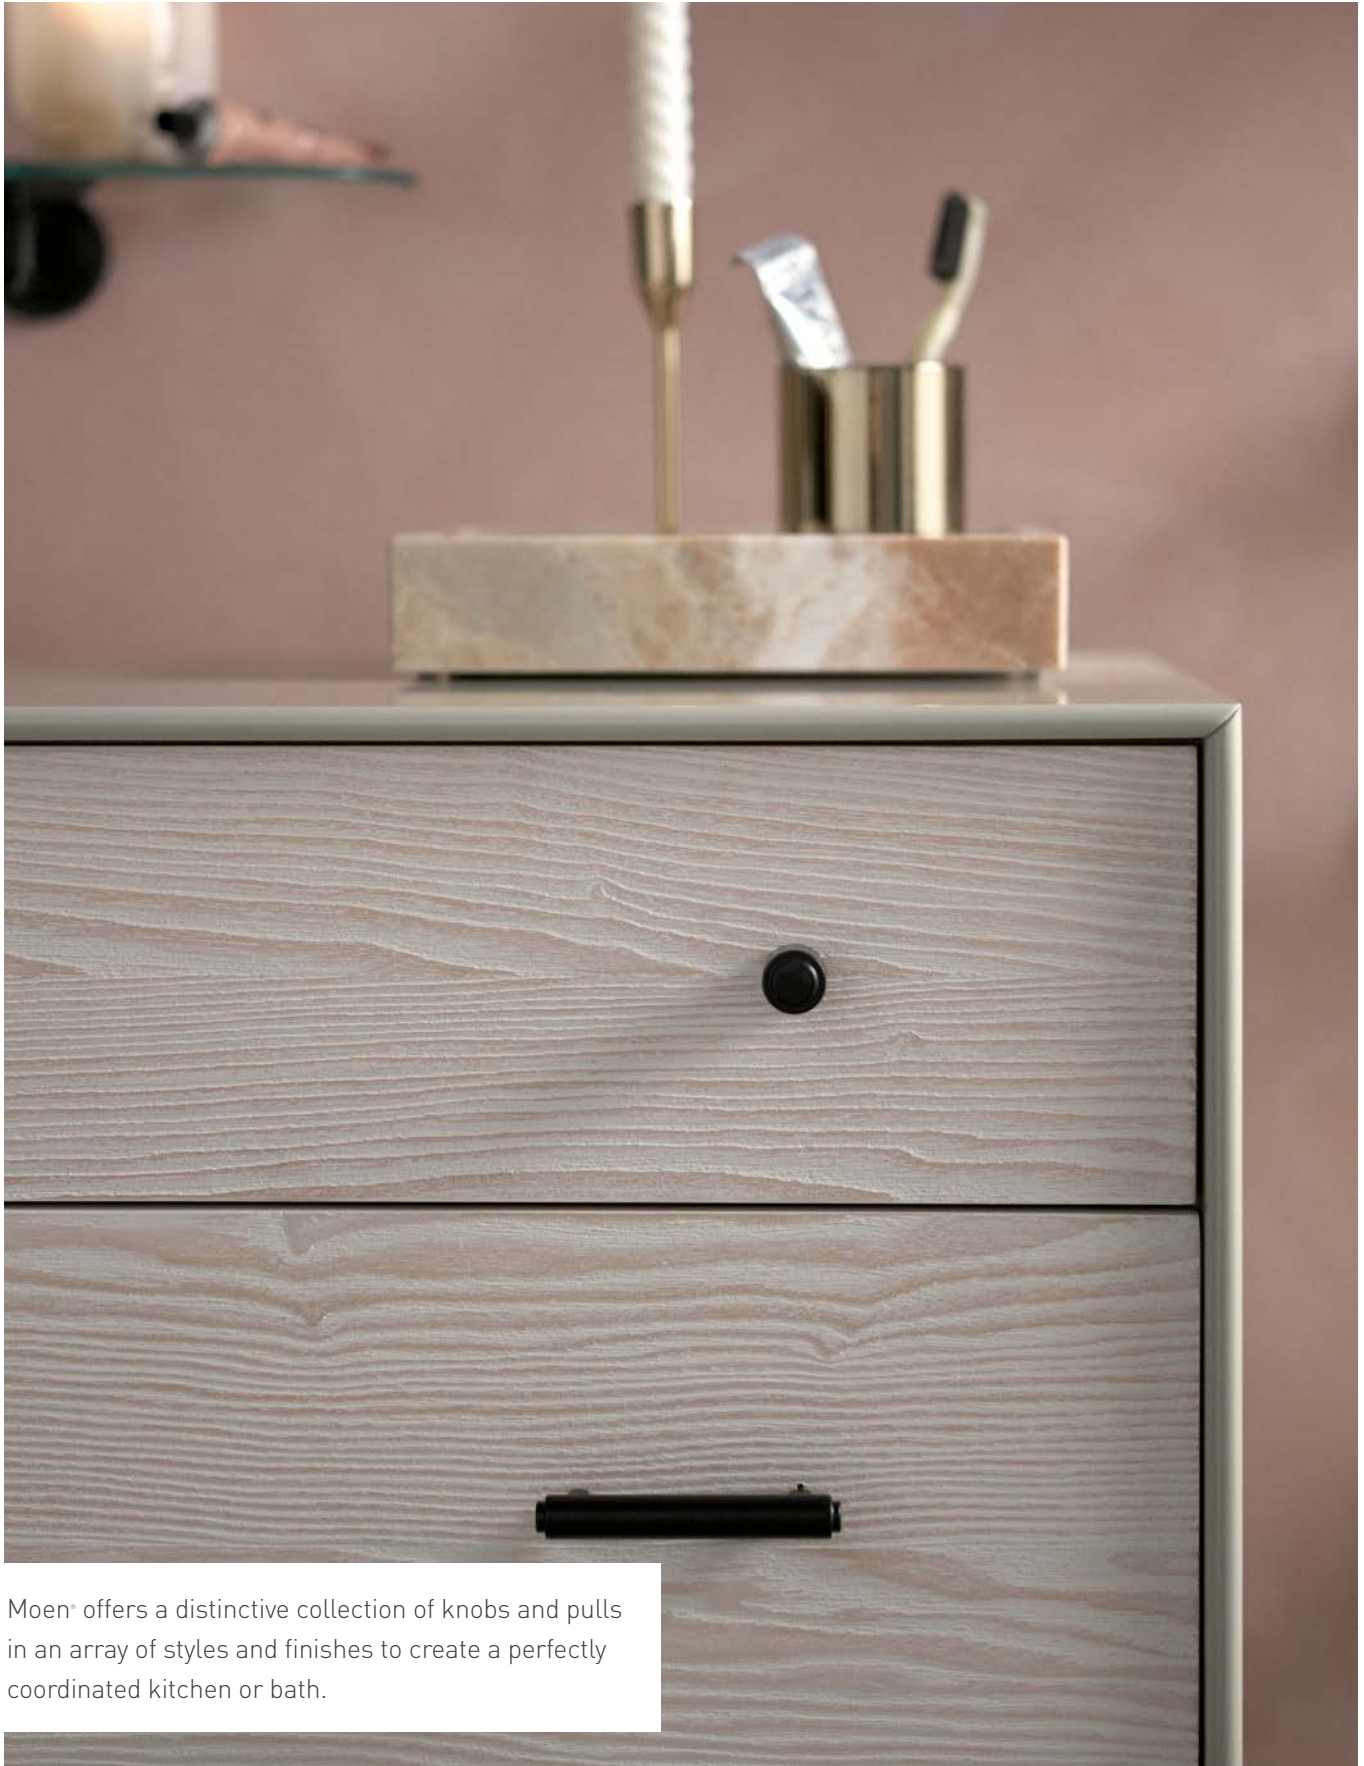

*Greenfield two globe lighting can be mounted either facing vertically or horizontally without the need to remove the rings.

KNOBS AND PULLS

Moen® offers a distinctive collection of knobs and pulls in an array of styles and finishes to create a perfectly coordinated kitchen or bath.