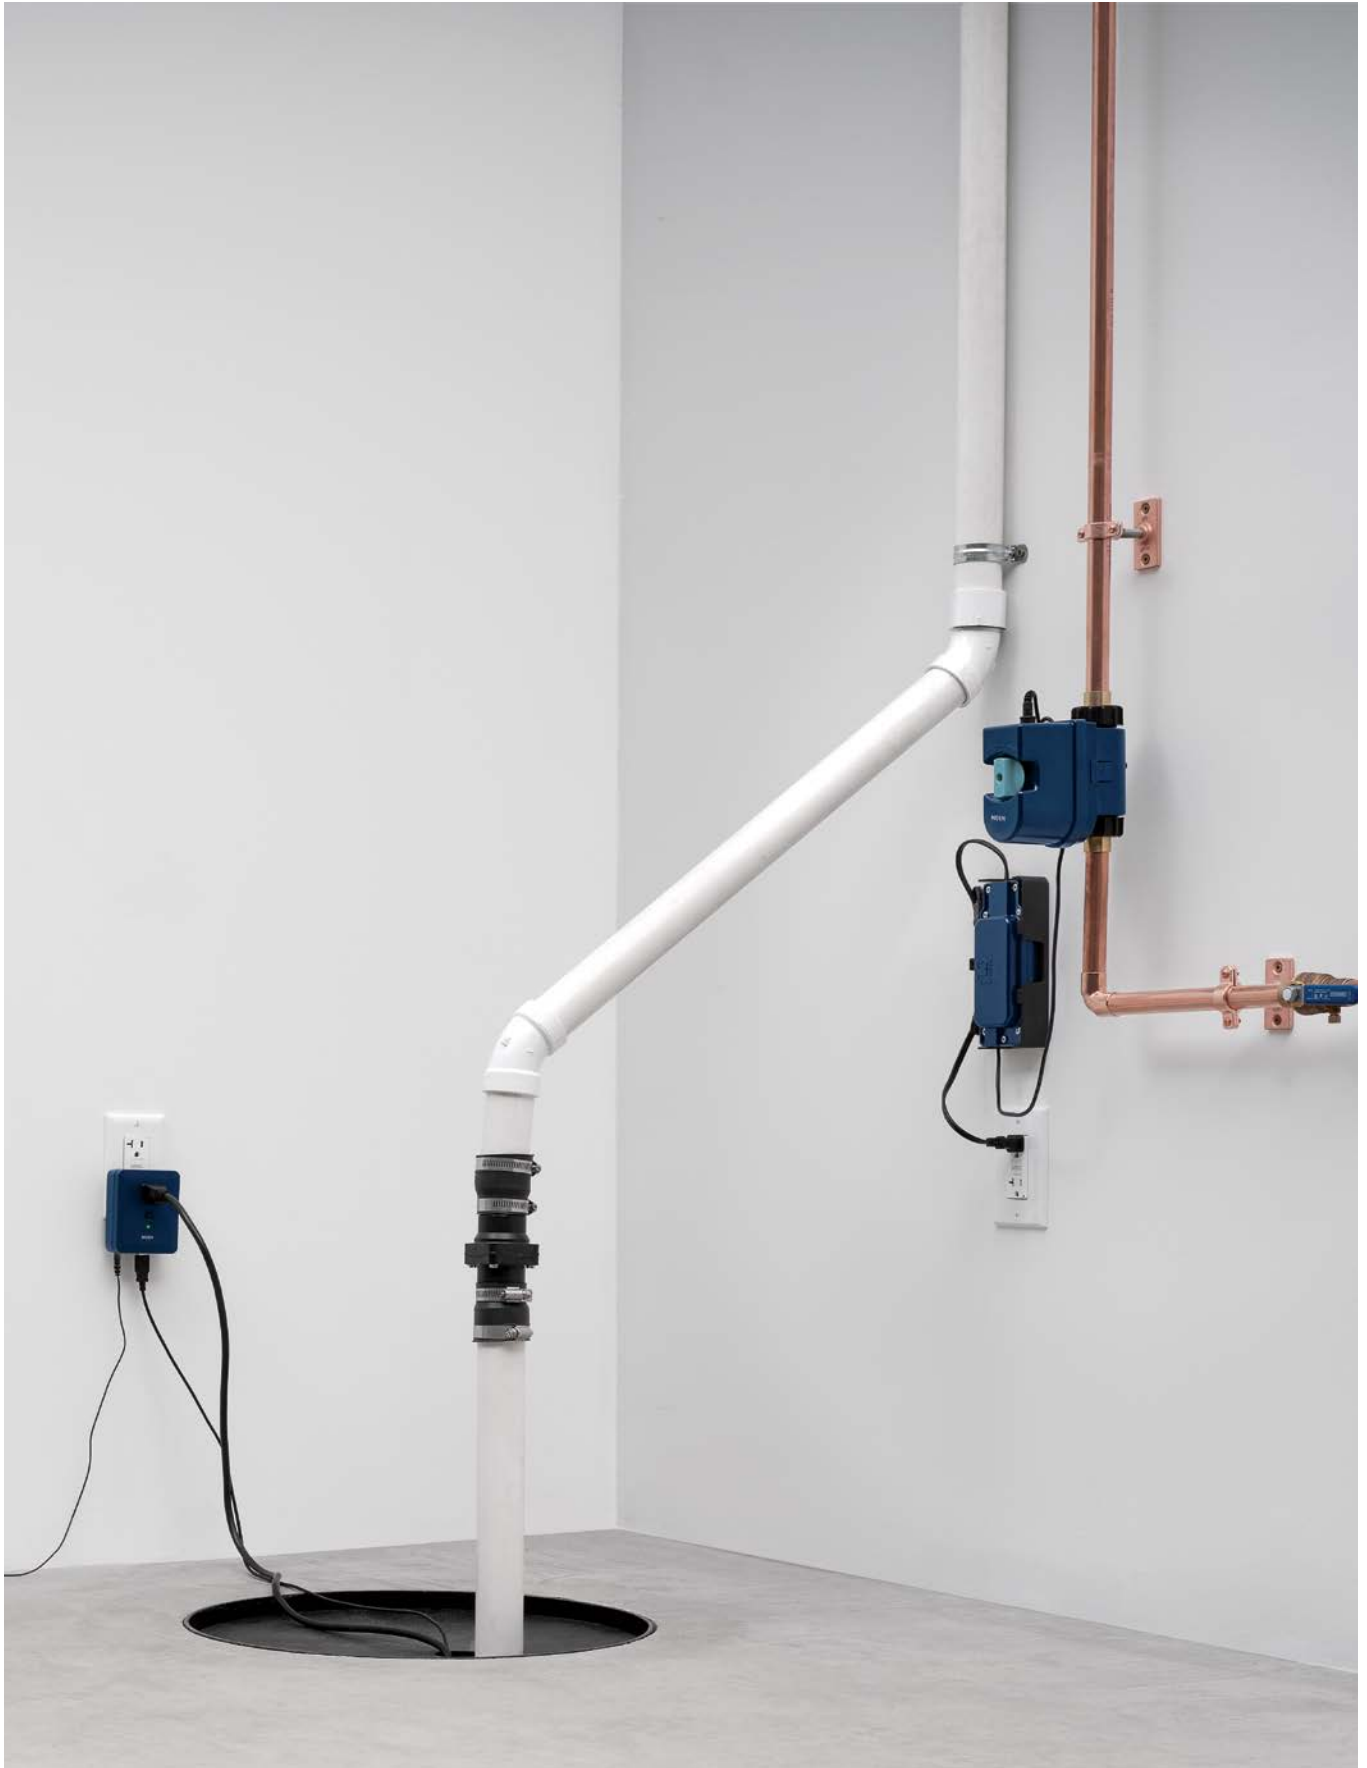

SMART WATER SECURITY

FLO SMART WATER MONITOR AND SHUTOFF

Reduce your risk of water leaks and damage with the Flo Smart Water Monitor and Shutoff. The device monitors the flow rate and pressure of your home's water and tracks total home water usage, allowing the intelligent system to detect leaks as small as a drop a minute anywhere in your home. Plus, it can automatically shut off the water before a catastrophic leak occurs.

SMART LEAK DETECTOR

The Smart Leak Detector is a standalone sensor that can be placed anywhere in a home to alert you when and where it detects moisture to help prevent water damage and loss. If the Smart Leak Detector senses the presence of water, extreme temperatures or high humidity, it will alert you in one or more ways, according to set preferences: Moen® Smart Water App, text, phone call or email.