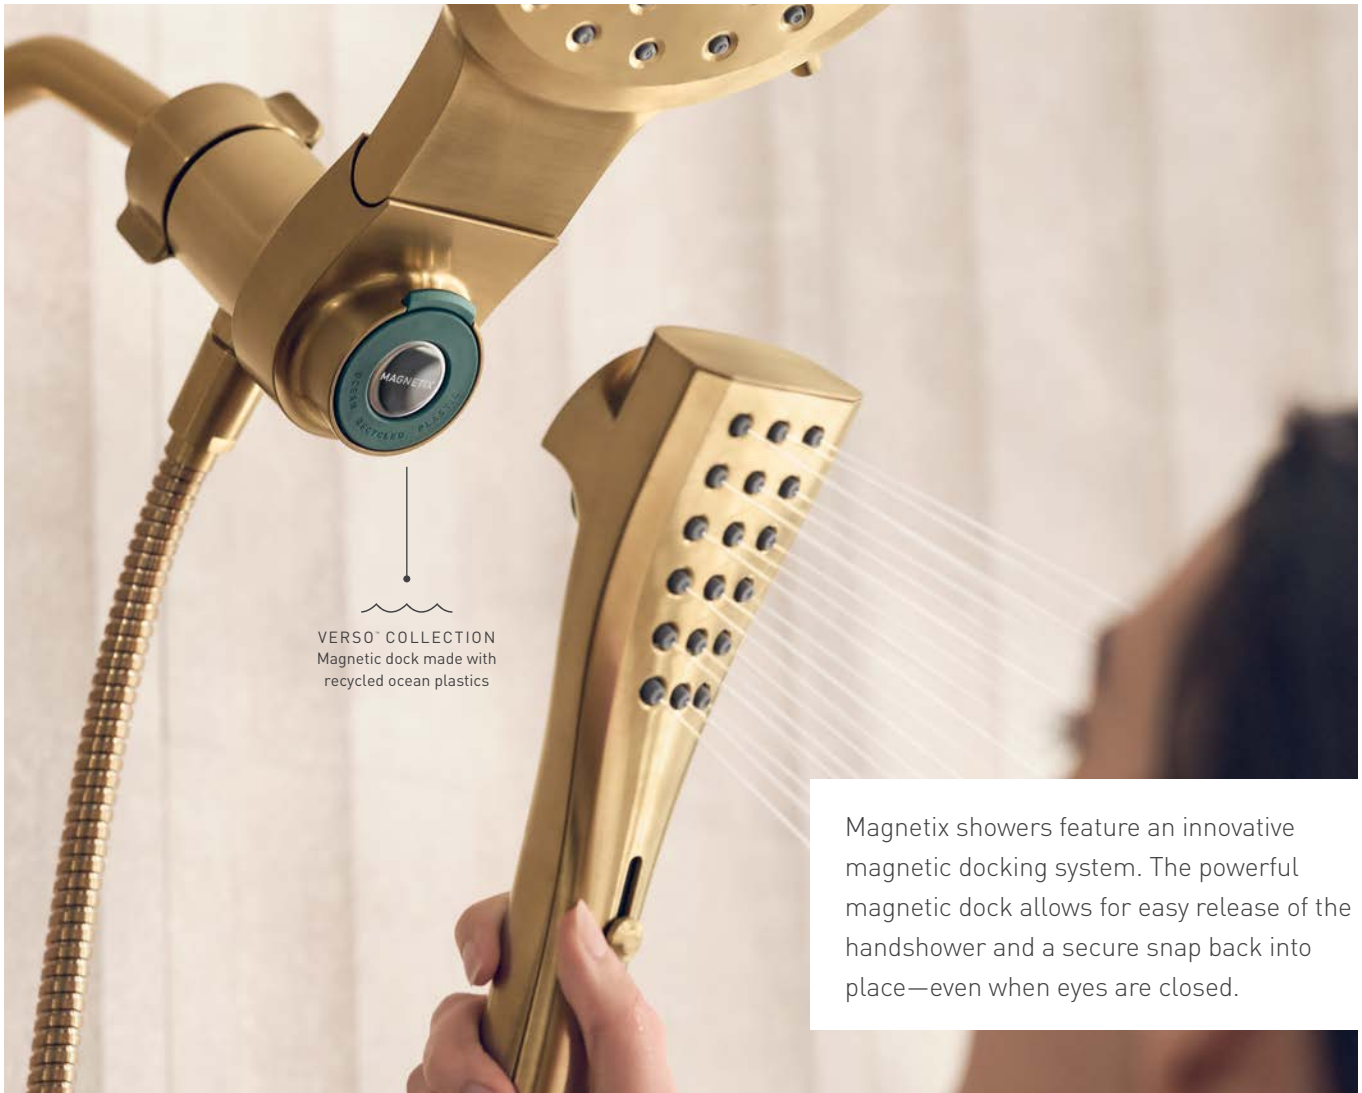

**Four-Function
Eco-Performance
4\"/>**

164927 | ◇

**Three-Function
Eco-Performance
4\"/>**

147913 | ◇

**One-Function
Eco-Performance
3 3/8\"/>**

154305 | ◇

MAGNETIX™ HANDHELD SHOWERS

Magnetix showers feature an innovative magnetic docking system. The powerful magnetic dock allows for easy release of the handheld shower and a secure snap back into place—even when eyes are closed.

**Verso Infiniti™
Dial Combination
Rainshower with
Magnetix**

220C3 | ☞○
220C3EP | ◆☞○

NEW

**Verso Infiniti
Dial Combination
Rainshower with
Magnetix**

220C5 | ☞○
220C5EP | ◆☞○

NEW

**5" Verso Infiniti
Dial Handheld with
Magnetix**