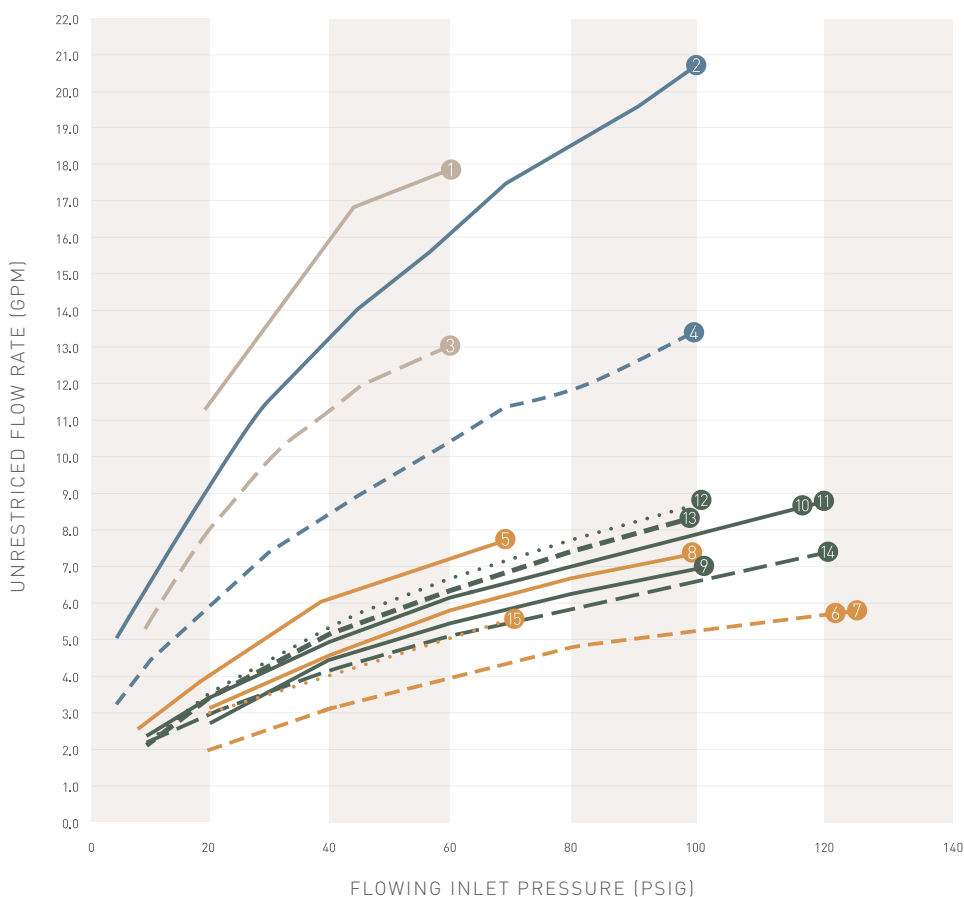

*Suites with Matching Accessories | Accessories are not IMAP Protected.

SHOWER VALVE FLOW RATES

FLOW RATE VS. FLOWING INLET PRESSURE OF MOEN® SHOWERING VALVES (UNRESTRICTED)

- ExactTemp® ¾"**
1 Thermostatic Showering
 S3371 ¾" ExactTemp: 18.0 GPM
- Smart Shower—4-Outlet**
2 S3104 4-Outlet: 16.0 GPM
- Volume Control**
3 S3600 Volume Control: 13+ GPM
- Smart Shower—2-Outlet**
4 S3102 2-Outlet: 10.0 GPM
- Posi-Temp® Tub Port**
5 4-Port Valve
 Flow at Tub: 6.3 GPM
- Posi-Temp Shower Port**
6 4-Port Valve
 Flow at Shower: 4.0 GPM
- Posi-Temp 3 Port**
7 3-Port Valve
 Flow at Outlet: 6.3 GPM
- M-CORE® 4-Series Tub Port**
8 Flow at Tub: 5.7 GPM
- M-CORE 4-Series Shower Port**
9 Flow at Shower: 5.3 GPM
- M-CORE 3-Series Tub Port**
10 Flow at Tub: 6.2 GPM
- M-CORE 3-Series Shower Port**
11 Flow at Shower: 5.8 GPM
- M-CORE 2-Series Tub Port**
12 Flow at Tub: 6.7 GPM
- M-CORE 2-Series Shower Port**
13 Flow at Shower: 6.4 GPM
- M-CORE with Transfer**
14 Two Outlets: 5.6 GPM
- Posi-Temp with Integrated Transfer**
15 Two Outlets: 5.0 GPM