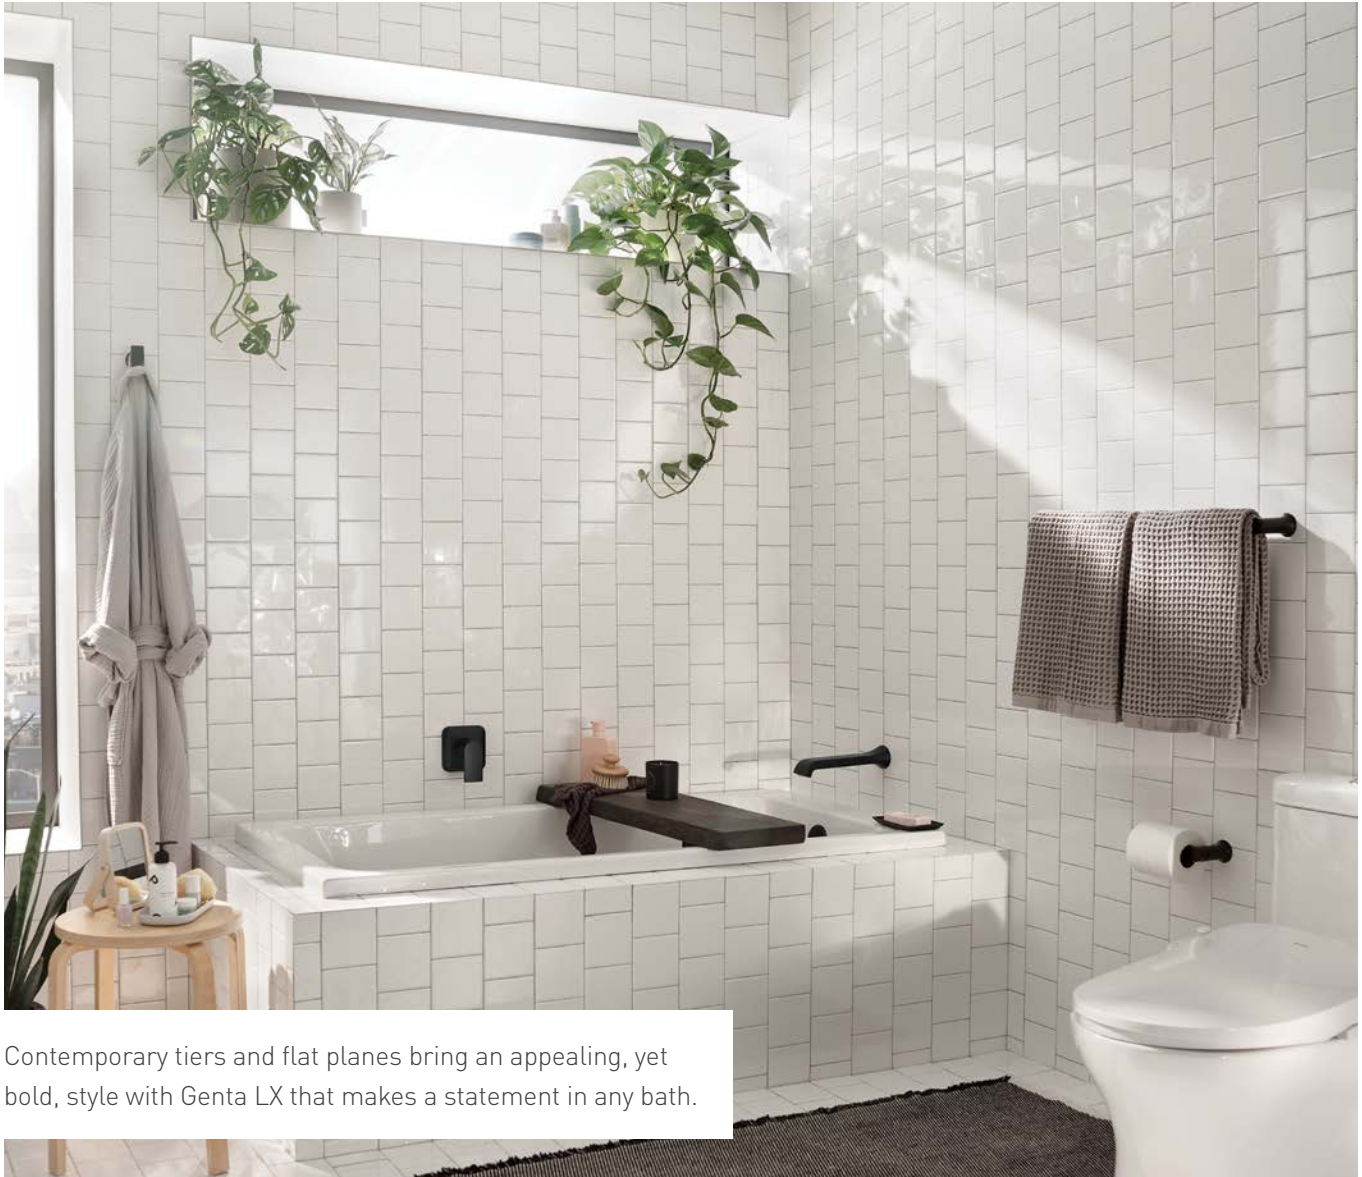

One Globe Bath Light
DN0761

Two Globe Bath Light
DN0762

Three Globe Bath Light
DN0763

Four Globe Bath Light
DN0764

GENTA™ LX

Contemporary tiers and flat planes bring an appealing, yet bold, style with Genta LX that makes a statement in any bath.