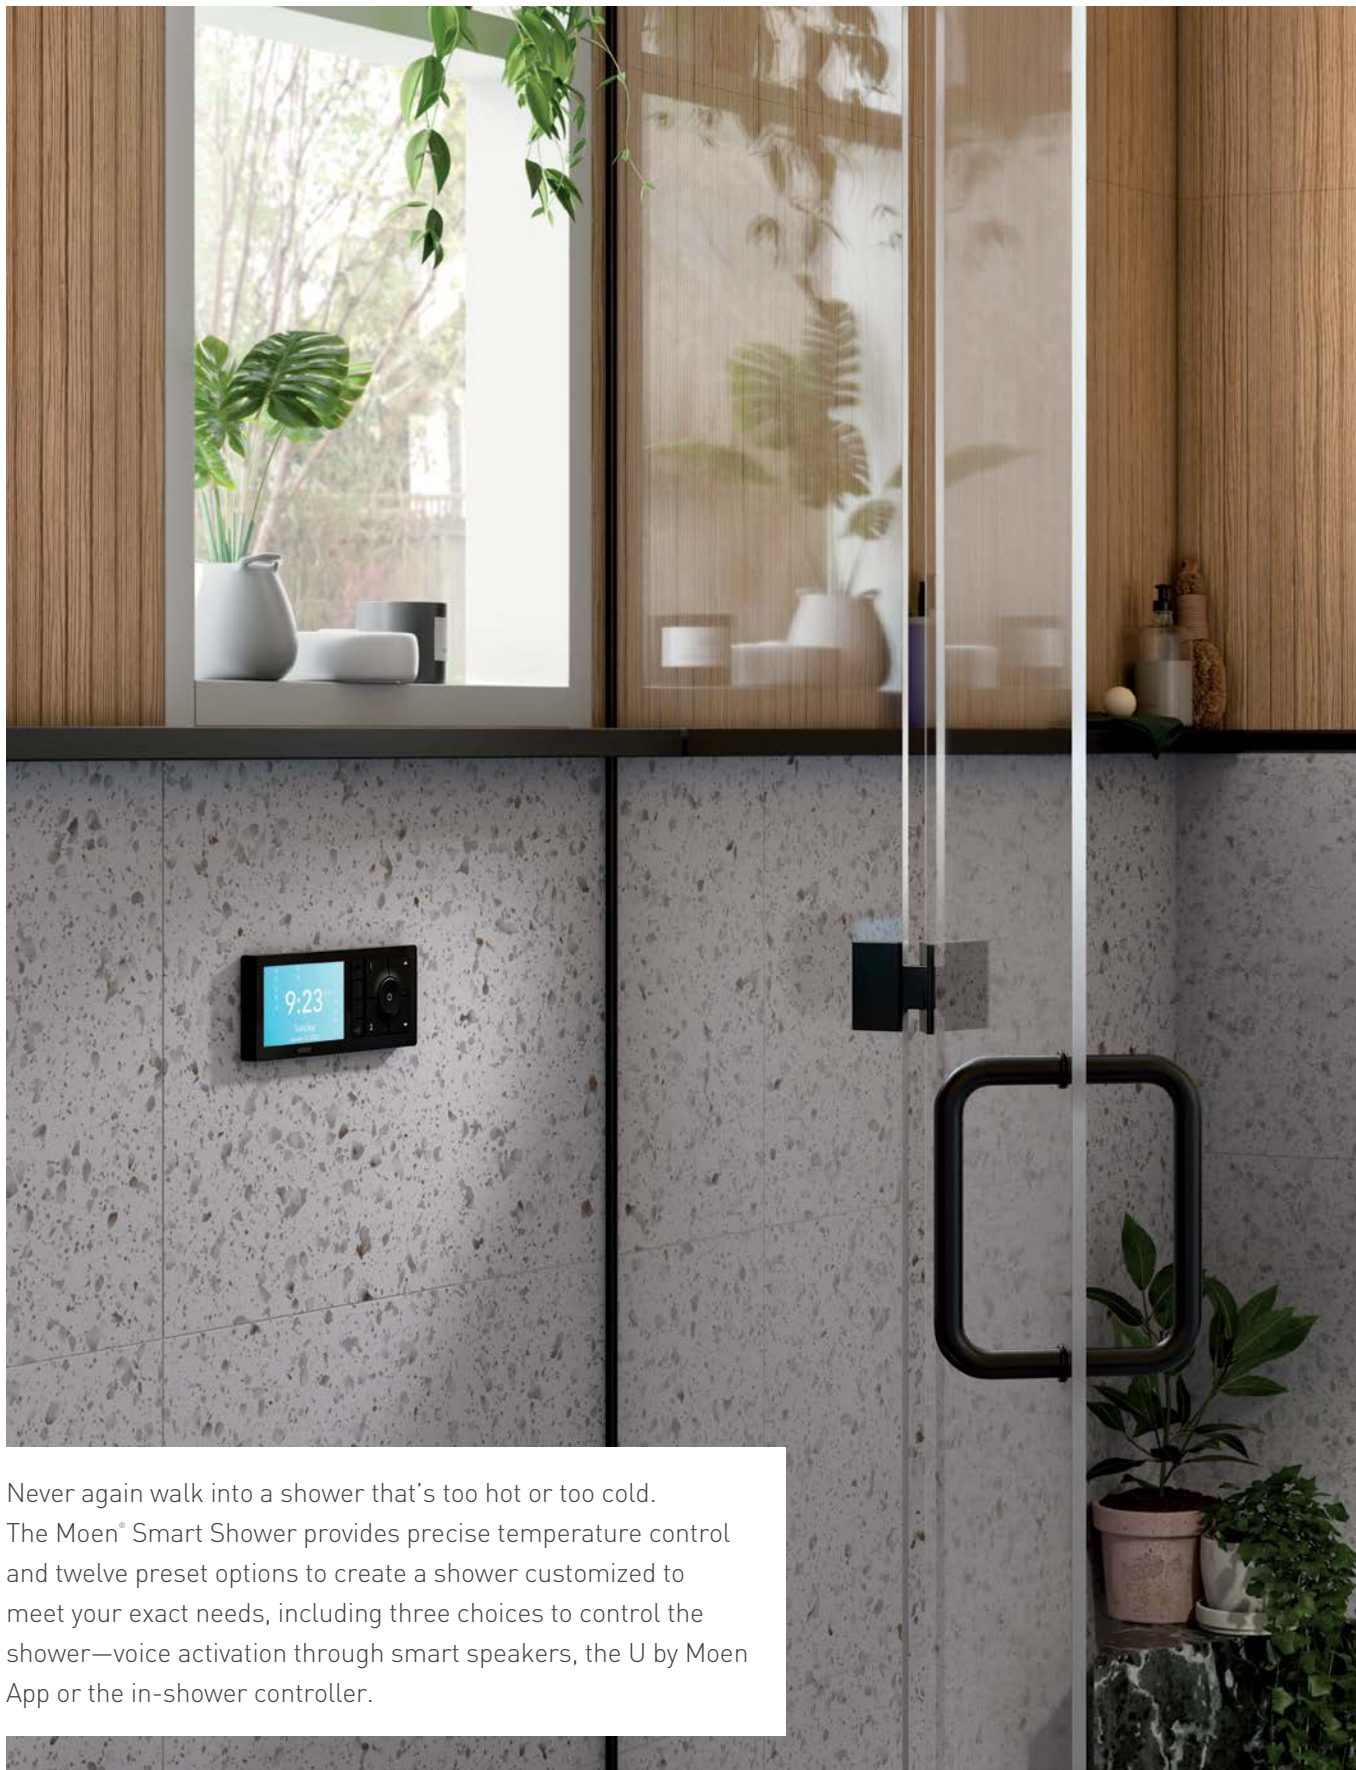

SMART SHOWER

Never again walk into a shower that's too hot or too cold. The Moen® Smart Shower provides precise temperature control and twelve preset options to create a shower customized to meet your exact needs, including three choices to control the shower—voice activation through smart speakers, the U by Moen App or the in-shower controller.