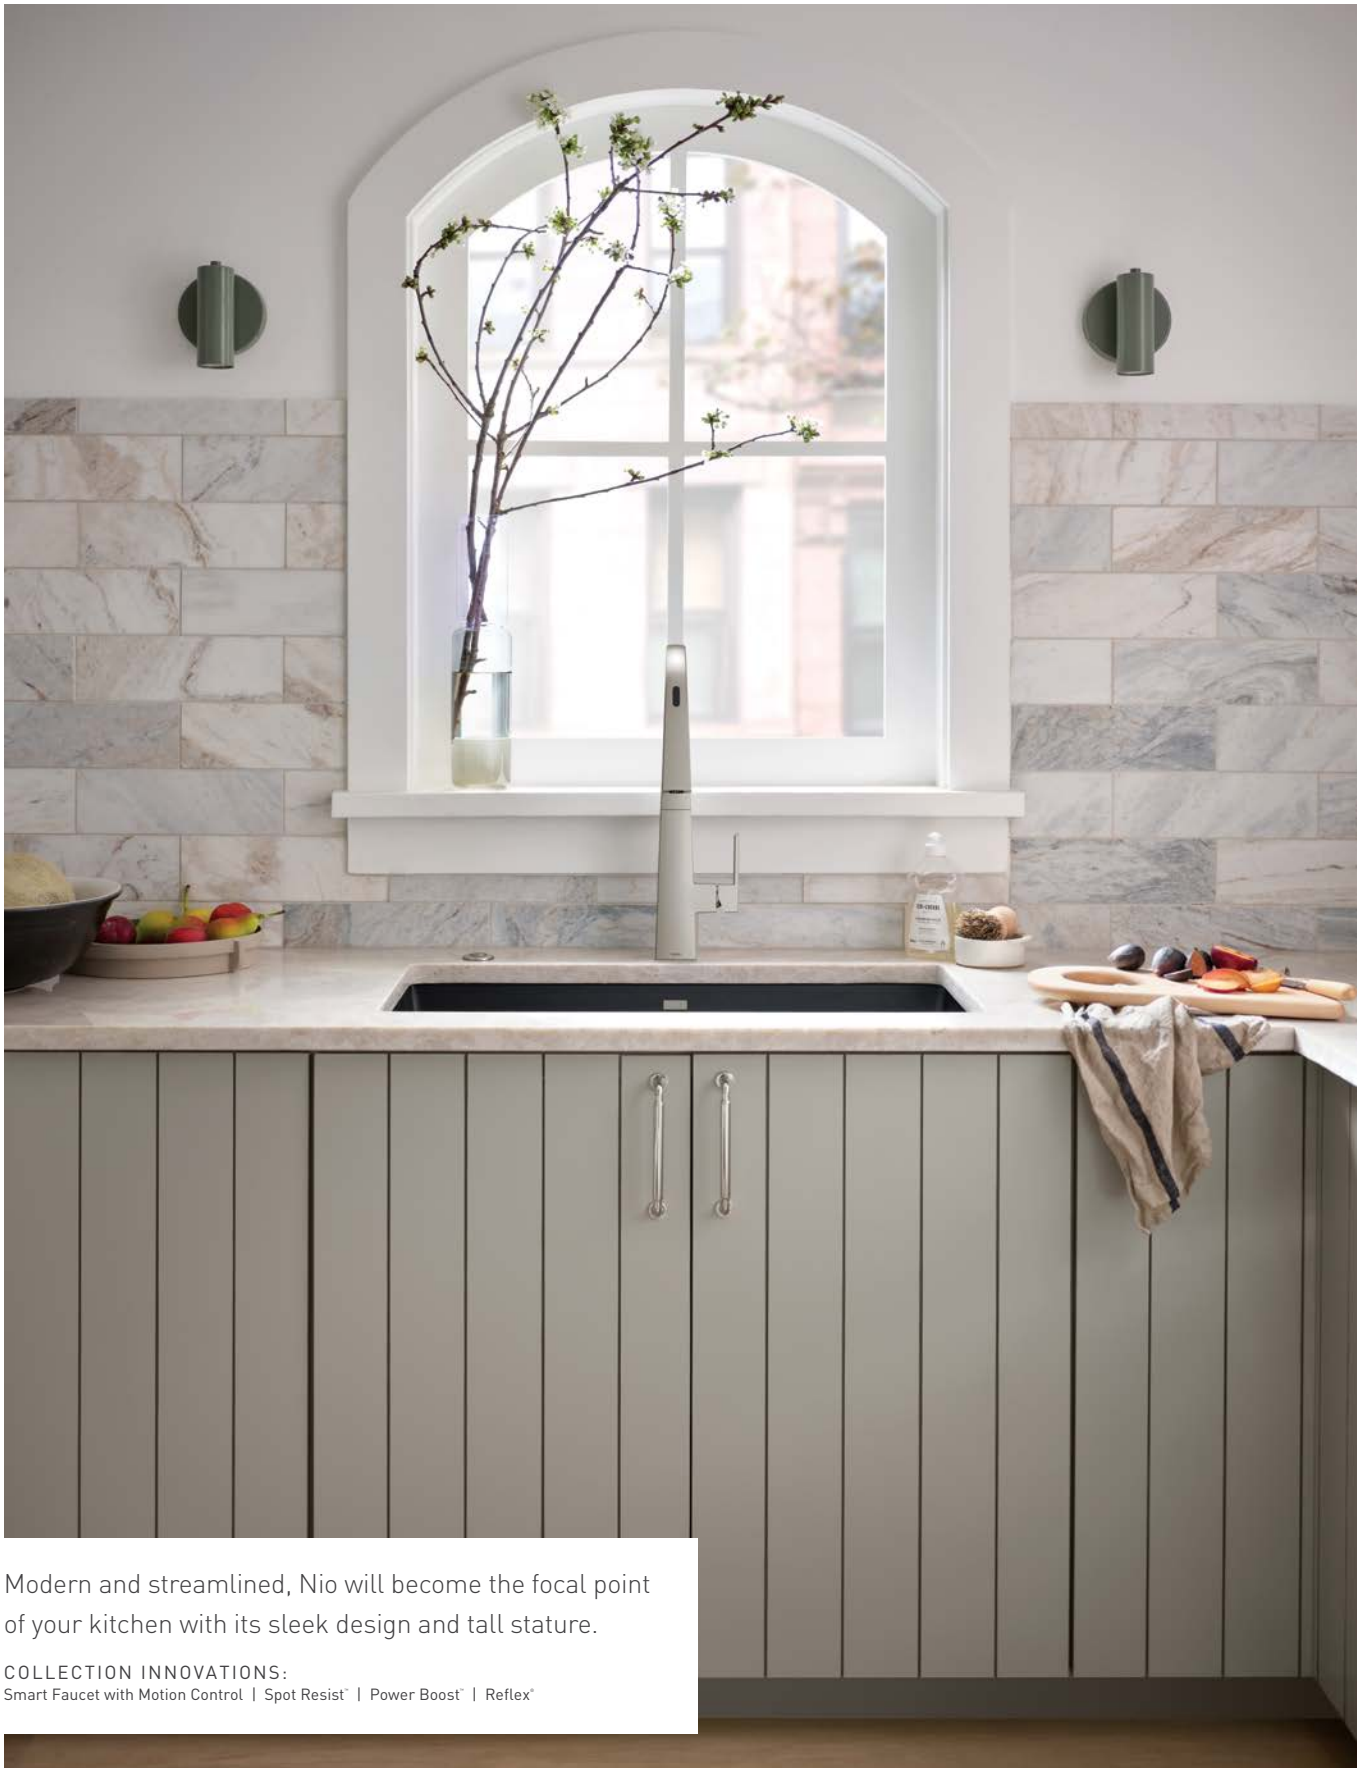

NIO™

Modern and streamlined, Nio will become the focal point of your kitchen with its sleek design and tall stature.

COLLECTION INNOVATIONS:

Smart Faucet with Motion Control | Spot Resist® | Power Boost® | Reflex®