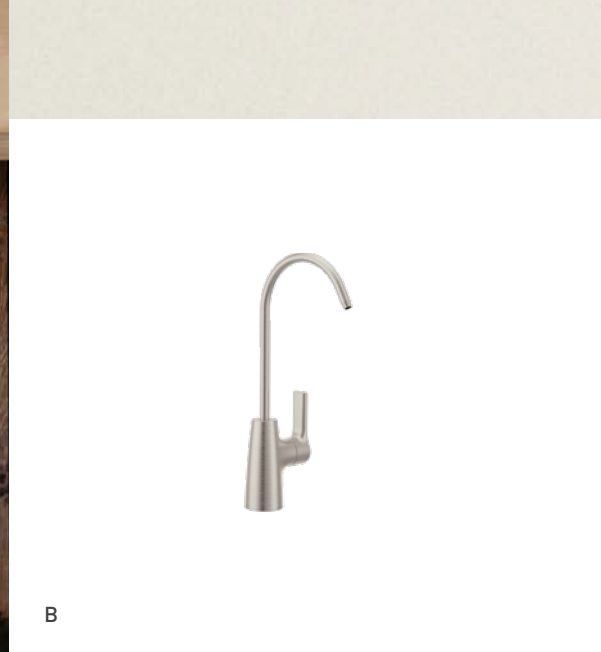

2024 New Collections and Products

- A | Tenon™ Kitchen Collection
- B | Reverse Osmosis and Carbon Compatible SIP® Drinking Water Faucets
- C | Smyth™ Collection and Lifeshine® Bronzed Gold Finish in Select Kitchen Products
- D | Verso™ Shower Platform Expansion
- E | Brushed Gold and Matte Black Finish Expansion in Select Grab Bars
- F | Luxe Chef™ Workstation System Sinks and Luxe Chef, Host™ and Prep™ Disposals
- G | Select Prep Stainless Steel Sinks
- H | Widespread Faucet Expansion in Select Bath Collections
- I | Smart Faucet with Motion Control Platform Expansion in Select Kitchen Collections