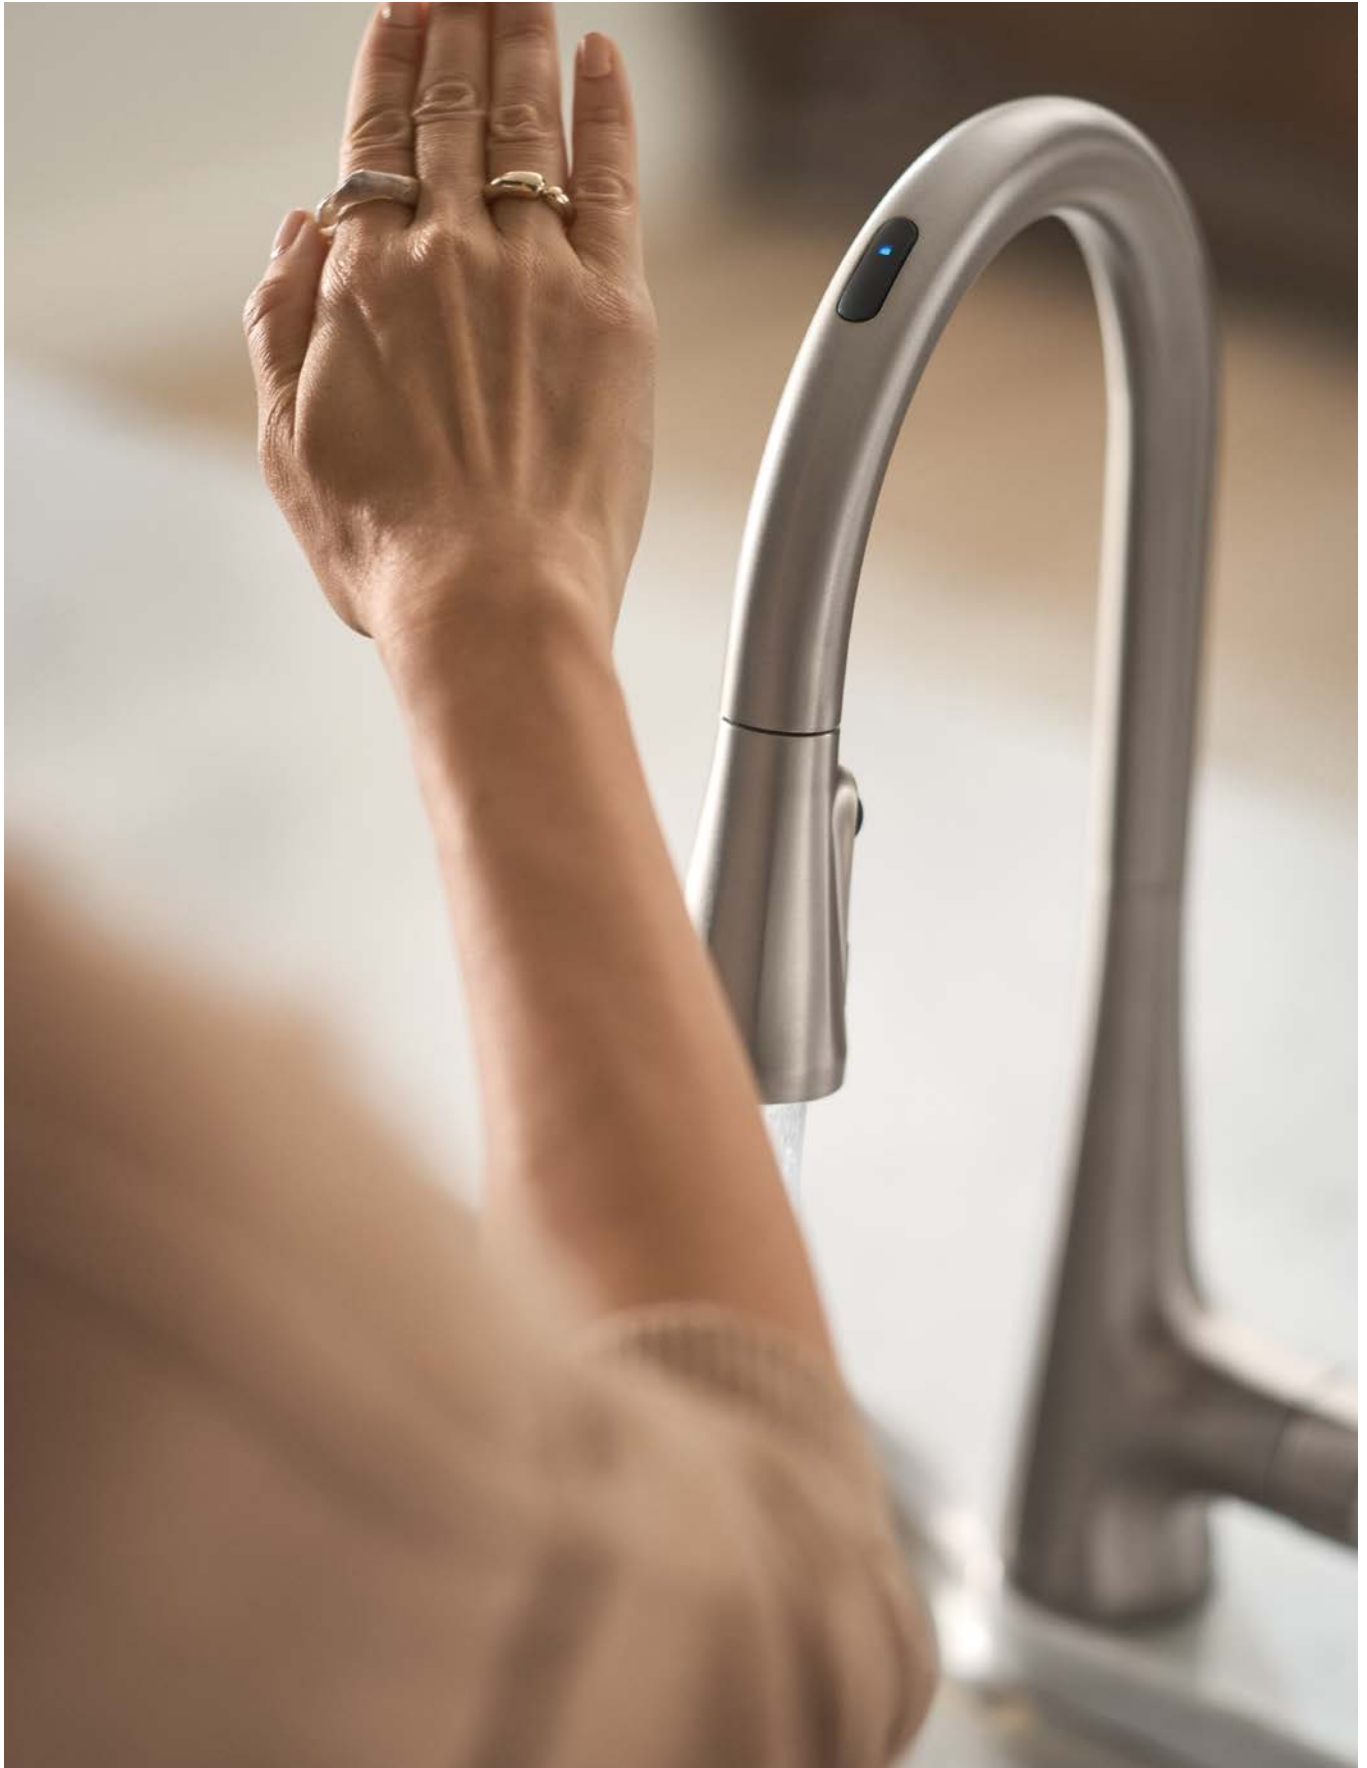

SMART CUSTOMIZABLE WATER