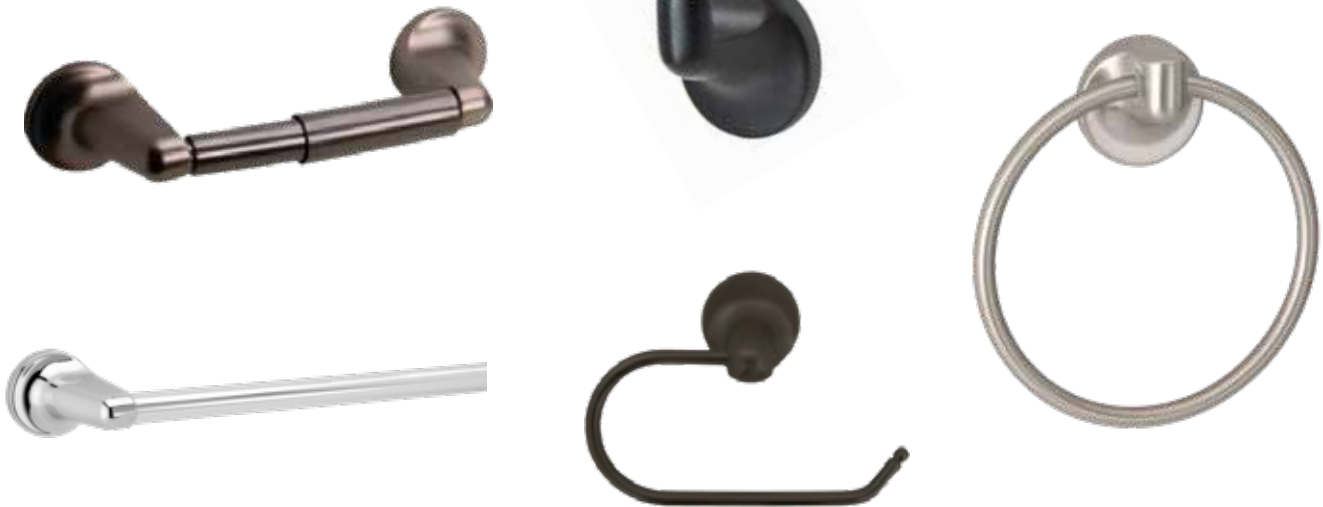

BATHROOM ACCESSORIES

ORCA
HARDWARE™

Part No.	Description	Finish
2718CH	18" Towel Bar Set	Polished Chrome
2724CH	24" Towel Bar Set	
2730CH	30" Towel Bar Set	
2752CH	Toilet Paper Holder W/ Plastic Tube	
2753CH	Robe Hook	
2755CH	Euro T/P Holder	
2760CH	Towel Ring	

Part No.	Description	Finish
2718SN	18" Towel Bar Set	Satin Nickel
2724SN	24" Towel Bar Set	
2730SN	30" Towel Bar Set	
2752SN	Toilet Paper Holder W/ Plastic Tube	
2753SN	Robe Hook	
2755SN	Euro T/P Holder	
2760SN	Towel Ring	

Part No.	Description	Finish
2724BL	24" Towel Bar Set	Matte Black
2730BL	30" Towel Bar Set	
2752BL	Toilet Paper Holder W/ Plastic Tube	
2753BL	Robe Hook	
2755BL	Euro T/P Holder	
2760BL	Towel Ring	

Orca Bath Accessories are polybagged with carded hang tag. 10 each per box.
Cypress rose diameter: 2-1/4"

Orca Bath Accessories are polybagged with carded hang tag. 10 each per box.
Swirl rose diameter: 1-3/4"

Part No.	Description	Finish
3724CH	24" Chrome Towel Bar	Polished Chrome 
3752CH	Toilet Paper Holder W/ Plastic Tube	
3753CH	Chrome Robe Hook	
3755CH	Euro T/P Holder	
3760CH	Chrome Towel Ring	
3724SN	24" Satin Nickel Towel Bar	Satin Nickel 
3752SN	Toilet Paper Holder W/ Plastic Tube	
3753SN	Satin Nickel Robe Hook	
3755SN	Euro T/P Holder	
3760SN	Satin Nickel Towel Ring	
3724BL	24" Matte Black Towel Bar	Black 
3752BL	Toilet Paper Holder W/ Plastic Tube	
3753BL	Matte Black Robe Hook	
3755BL	Euro T/P Holder	
3760BL	Matte Black Towel Ring	