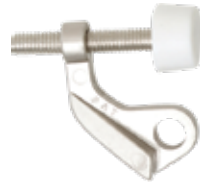

3-1/8" Spring Stop

3" Rigid Stop

Heavy-Duty Hinge Pin Stop

Deluxe Hinge Pin Stop

Door Security Hinge Pin Stop

Adjustable Hinge Pin Stop

Residential Door Saver 2 Hinge Pin Stop

Residential Door Saver 3 Hinge Pin Stop

Bi-Fold Knob with Back Plate

Bi-Fold Knob Only

Finger Pull

HD Handrail Bracket

Jumbo Handrail Bracket

Spring Crash Chain

7" Flush Bolt

16" Extended Bolt