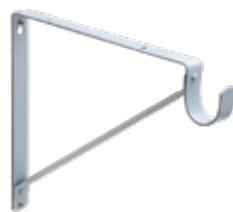

Roller Catch

Heavy-Duty Roller Catch

Sliding Door Lock

Sliding Door Lock

4" Kick Down Door Holder

5" Kick Down Door Holder

Shelf & Rod Support Bracket (Single Leaf)

Shelf & Rod Support Bracket (Heavy Duty Adj.)

Shelf & Rod Support Bracket (Heavy Duty Fixed)

Shelf & Rod Support Bracket (Heavy Duty Fixed - No Hook)

House Number

House Letter

Heavy-Duty House Number

Heavy-Duty House Letter

Pamex 1000 Series Classic Style Barn Door Hardware fits perfectly with industrial style homes. The best way to separate rooms without taking up too much space.