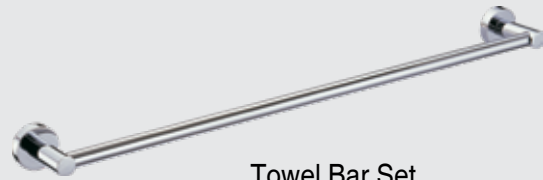

1000 Series

Surface Mount Bent Strap Wheel

2000 Series

Surface Mount Strap Wheel

Top Mount Single Wheel

Top Mount Single Wheel

Soft Closing Kit for Flat Track

Adjustable Floor Roller Guide

Handle with Flush Pull

Recessed Flush Pull

Hand Pull

Elevate the look and functionality of your bathroom with our exquisite accessories that seamlessly blend modern design and top-of-the-line performance.