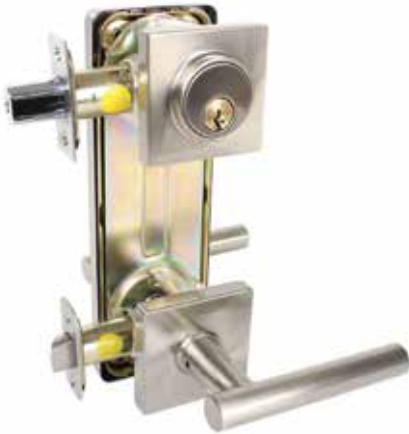

Mirage
(c-t-c: 5 1/2")