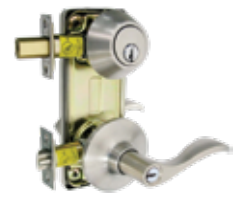

Hampton
(c-t-c: 4")