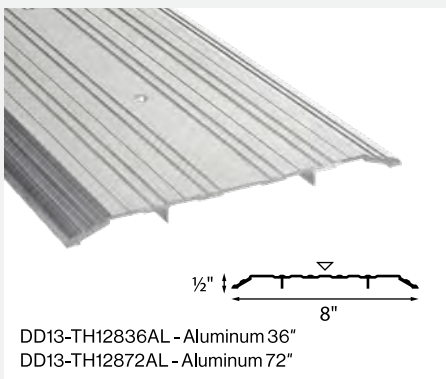

INTRODUCING NEW

Weatherstripping Door Bottoms + Thresholds

Weatherstrip w/ Bulb Seal

Smoke Seal

Commercial Door Sweep

Door Bottom

Door Drip Cap

ADA Saddle Threshold 5"

ADA Saddle Threshold 8"

CONTACT US FOR PRICING & CATALOG
Other Finishes & Sizes Available Upon Request with Lead-Time.

1-800-621-6869
sales@pamexinc.com