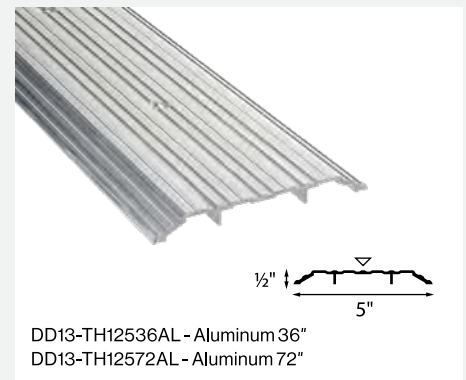

INTRODUCING NEW

Weatherstripping Door Bottoms + Thresholds

Weatherstrip w/ Bulb Seal

Smoke Seal

Commercial Door Sweep

Door Bottom

Door Drip Cap

ADA Saddle Threshold 5"

ADA Saddle Threshold 8"

CONTACT US FOR PRICING & CATALOG
Other Finishes & Sizes Available Upon Request with Lead-Time.

1-800-621-6869
sales@pamexinc.com