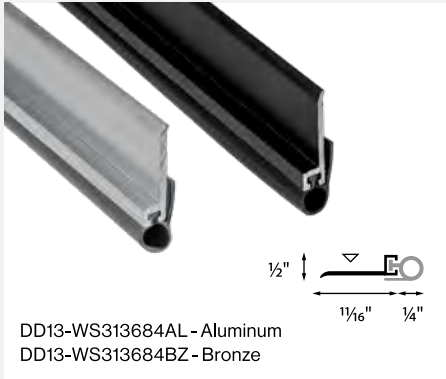

INTRODUCING NEW

Weatherstripping Door Bottoms + Thresholds

Weatherstrip w/ Bulb Seal

Smoke Seal

Commercial Door Sweep

Door Bottom

Door Drip Cap

ADA Saddle Threshold 5"

ADA Saddle Threshold 8"

CONTACT US FOR PRICING & CATALOG
Other Finishes & Sizes Available Upon Request with Lead-Time.

1-800-621-6869
sales@pamexinc.com