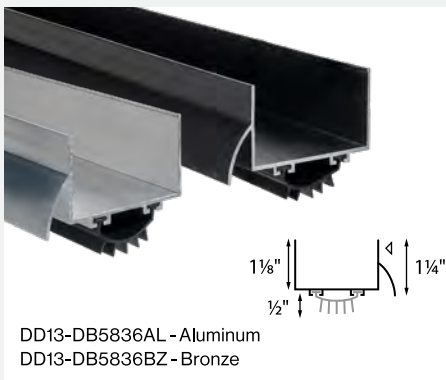

INTRODUCING NEW

Weatherstripping Door Bottoms + Thresholds

Weatherstrip w/ Bulb Seal

Smoke Seal

Commercial Door Sweep

Door Bottom

Door Drip Cap

ADA Saddle Threshold 5"

ADA Saddle Threshold 8"

CONTACT US FOR PRICING & CATALOG
Other Finishes & Sizes Available Upon Request with Lead-Time.

1-800-621-6869
sales@pamexinc.com