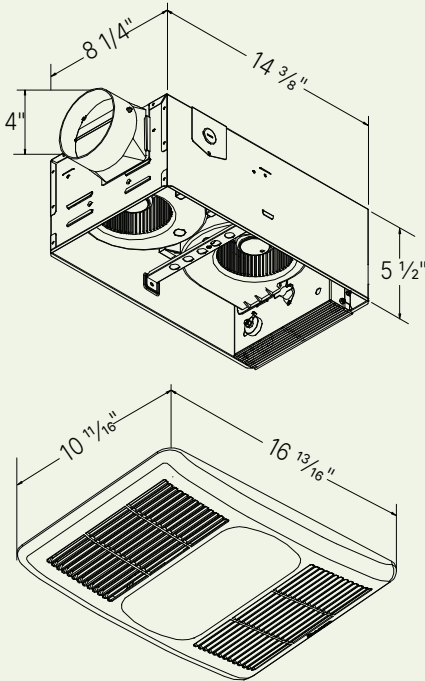

## Delta BreezRadiance Ventilation Fan/Light with Heater Specifications

**RAD80L**  
(80 CFM)

### Dimensions