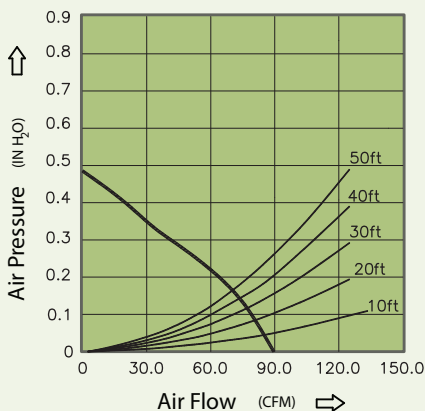

Fan Curve

Description

Low noise ceiling mount ventilating fan, light, and heat. cUL listed and Home Ventilating Institute (HVI) certified.

Motor/Blower

- Power rating of 120 volts/60Hz
- DC brushless motor engineered to run continuously
- Motor equipped with thermal cutoff fuse
- Removable with permanently lubricated plug-in motor
- Built-in soft start function to increase bearings' life
- Automatically powers OFF when impeller is locked abnormally

Housing

- Galvanized steel body
- Detachable 4" diameter plastic duct adapter
- Built-in backdraft damper
- Easy installation

Grille

- Attractive design using PBT material
- 60W maximum lamp provides bright ceiling light (not included)

Heater

- 1300W heating element conforms to cUL safety standards
- Heater module equipped with thermal cutoff fuse and thermostat

Warranty

- 3-year limited warranty

Features

- Built-in thermostat to regulate temperature
- Metal guard to prevent user contact with heating wire
- For ceiling mount only, airflow of 80 CFM ($\pm 10\%$) and 1.5 Sones at 0.1 static pressure
- Power consumption approximately 10.5 Watts with an efficiency rating approximately 7.6 CFM/Watt
- Heater module equipped with thermal cut off and thermal stat
- Duct diameter no less than 4"

DC Motor Technology

- Built-in soft start function to increase bearings' life
- Automatically powers OFF when the impeller is locked abnormally

Specifications

RAD80L	4" Duct (Standard)
Static Pressure (inches w.g.)	0.1
Air Flow (CFM)	80
Sones	1.5
Power Consumption (Watts)	10.5
Energy Efficiency (CFM/Watt)	7.0
Current (Amps)	12
Power Rating (V/Hz)	120 / 60
Heating element (Watts)	1300
Total power (Watts)	1400