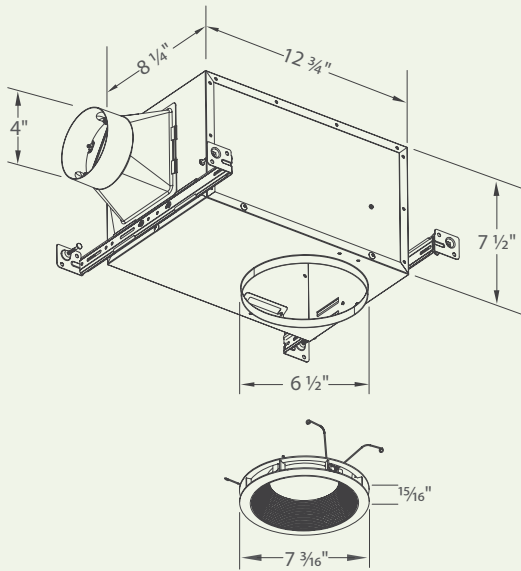

# Delta BreezRecessed Ventilation Recessed fan/Dimmable LED light Specifications

**REC80LED**  
(80 CFM)

## Dimensions

Fan Curve