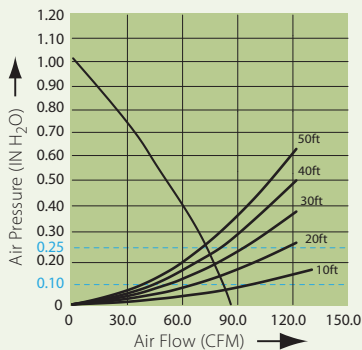

# Delta BreezRecessed Ventilation Recessed fan/Dimmable LED light Specifications

**REC80LED**  
(80 CFM)

## Dimensions

Fan Curve