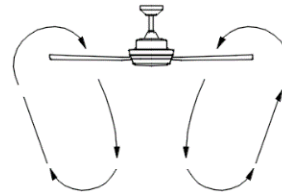

Delta Ceiling Fan

VCA605LED-HEBK

Features

- ▶ Brushless DC motor, offers energy savings of up to 70% compared with similar products with AC motors.
- ▶ Energy efficient DC motor with 6 speeds and reverse function.
- ▶ One 20W dimmable LED module included.
- ▶ Includes Fan/Light Handheld Remote Control.
- ▶ Easy pairing

Applications

Fan is rated for dry, damp and wet locations.

Dimensions unit: inch

Fan operation

Summer - A downward air flow creates a cooling effect.

Winter - An upward air flow moves warm air off the ceiling.

Down Rod Lengths	Net Weight	Blade Material	Lead Wire	Blade Pitch	Lens	Installation
3/4 x 6"	22.7 lbs	ABS	80"	14 degrees	GLASS	Down Rod Only

* The test result of the airflow in free air is central value with tolerance range of $\pm 10\%$.