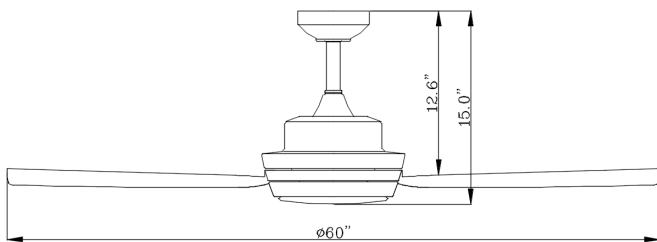

Delta Ceiling Fan

VCA605LED-HEBK

Features

- ▶ Brushless DC motor, offers energy savings of up to 70% compared with similar products with AC motors.
- ▶ Energy efficient DC motor with 6 speeds and reverse function.
- ▶ One 20W dimmable LED module included.
- ▶ Includes Fan/Light Handheld Remote Control.
- ▶ Easy pairing

Applications

Fan is rated for dry, damp and wet locations.

Dimensions unit: inch

Fan operation

Summer - A downward air flow creates a cooling effect.

Winter - An upward air flow moves warm air off the ceiling.

Specifications

Model	Finish	Nominal Voltage	Speed	Input Power	Airflow	Lumens	Color Temp
PART NO.	Color	VAC / Hz	RPM	Watt	CFM	lm	K
VCA605LED-HEWH	White	120 / 60	120	21	6400	1900	3000
VCA605LED-HEBK	Black						

Down Rod Lengths	Net Weight	Blade Material	Lead Wire	Blade Pitch	Lens	Installation
3/4 x 6"	22.7 lbs	ABS	80"	14 degrees	GLASS	Down Rod Only

* The test result of the airflow in free air is central value with tolerance range of $\pm 10\%$.