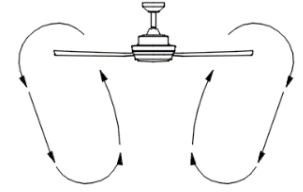

Applications

Fan is rated for dry, damp and wet locations.

Dimensions unit: inch

Fan operation

Summer - A downward air flow creates a cooling effect.

Winter - An upward air flow moves warm air off the ceiling.

Down Rod Lengths	Net Weight	Blade Material	Lead Wire	Blade Pitch	Lens	Installation
3/4 x 6"	22.7 lbs	ABS	80"	14 degrees	GLASS	Down Rod Only

* The test result of the airflow in free air is central value with tolerance range of $\pm 10\%$.