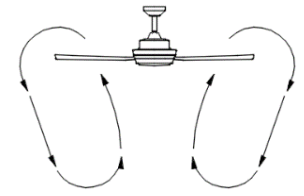

Delta Ceiling Fan

VCA605LED-HEWH

Features

- ▶ Brushless DC motor, offers energy savings of up to 70% compared with similar products with AC motors.
- ▶ Energy efficient DC motor with 6 speeds and reverse function.
- ▶ One 20W dimmable LED module included.
- ▶ Includes Fan/Light Handheld Remote Control.
- ▶ Easy pairing

Applications

Fan is rated for dry, damp and wet locations.

Dimensions unit: inch

Fan operation

Summer - A downward air flow creates a cooling effect.

Winter - An upward air flow moves warm air off the ceiling.

Down Rod Lengths	Net Weight	Blade Material	Lead Wire	Blade Pitch	Lens	Installation
3/4 x 6"	22.7 lbs	ABS	80"	14 degrees	GLASS	Down Rod Only

* The test result of the airflow in free air is central value with tolerance range of $\pm 10\%$.