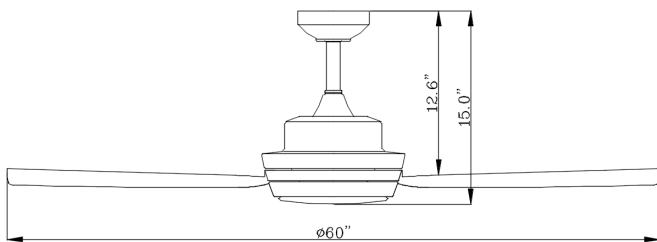

Delta Ceiling Fan

VCA605LED-HEWH

Features

- ▶ Brushless DC motor, offers energy savings of up to 70% compared with similar products with AC motors.
- ▶ Energy efficient DC motor with 6 speeds and reverse function.
- ▶ One 20W dimmable LED module included.
- ▶ Includes Fan/Light Handheld Remote Control.
- ▶ Easy pairing

Applications

Fan is rated for dry, damp and wet locations.

Dimensions unit: inch

Fan operation

Summer - A downward air flow creates a cooling effect.

Winter - An upward air flow moves warm air off the ceiling.

Specifications

Model	Finish	Nominal Voltage	Speed	Input Power	Airflow	Lumens	Color Temp
PART NO.	Color	VAC / Hz	RPM	Watt	CFM	lm	K
VCA605LED-HEWH	White	120 / 60	120	21	6400	1900	3000
VCA605LED-HEBK	Black						

Down Rod Lengths	Net Weight	Blade Material	Lead Wire	Blade Pitch	Lens	Installation
3/4 x 6"	22.7 lbs	ABS	80"	14 degrees	GLASS	Down Rod Only

* The test result of the airflow in free air is central value with tolerance range of $\pm 10\%$.