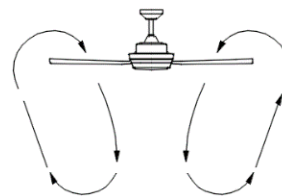

Delta Ceiling Fan

VCA605LED-HEWH

Features

- ▶ Brushless DC motor, offers energy savings of up to 70% compared with similar products with AC motors.
- ▶ Energy efficient DC motor with 6 speeds and reverse function.
- ▶ One 20W dimmable LED module included.
- ▶ Includes Fan/Light Handheld Remote Control.
- ▶ Easy pairing

Applications

Fan is rated for dry, damp and wet locations.

Dimensions unit: inch

Fan operation

Summer - A downward air flow creates a cooling effect.

Winter - An upward air flow moves warm air off the ceiling.

Down Rod Lengths	Net Weight	Blade Material	Lead Wire	Blade Pitch	Lens	Installation
3/4 x 6"	22.7 lbs	ABS	80"	14 degrees	GLASS	Down Rod Only

* The test result of the airflow in free air is central value with tolerance range of $\pm 10\%$.