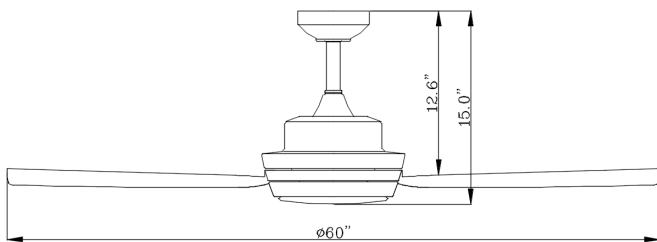

Delta Ceiling Fan

VCA608LED-HEWH

Features

- ▶ Brushless DC motor, offers energy savings of up to 70% compared with similar products with AC motors.
- ▶ Energy efficient DC motor with 6 speeds and reverse function.
- ▶ One 20W dimmable LED module included.
- ▶ Includes Fan/Light Handheld Remote Control.
- ▶ Easy pairing

Applications

Fan is rated for dry, damp and wet locations.

Dimensions unit: inch

Fan operation

Summer - A downward air flow creates a cooling effect.

Winter - An upward air flow moves warm air off the ceiling.

Specifications

Model	Finish	Nominal Voltage	Speed	Input Power	Airflow	Lumens	Color Temp
PART NO.	Color	VAC / Hz	RPM	Watt	CFM	lm	K
VCA608LED-HEWH	White	120 / 60	100	18	6100	1900	3000
VCA608LED-HEBK	Black						

Down Rod Lengths	Net Weight	Blade Material	Lead Wire	Blade Pitch	Lens	Installation
3/4 x 6"	24.5 lbs	ABS	80"	14 degrees	GLASS	Down Rod Only

* The test result of the airflow in free air is central value with tolerance range of $\pm 10\%$.