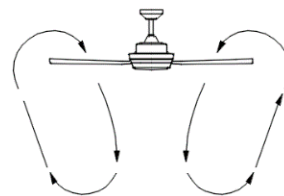

Delta Ceiling Fan

VCA608LED-HEWH

Features

- ▶ Brushless DC motor, offers energy savings of up to 70% compared with similar products with AC motors.
- ▶ Energy efficient DC motor with 6 speeds and reverse function.
- ▶ One 20W dimmable LED module included.
- ▶ Includes Fan/Light Handheld Remote Control.
- ▶ Easy pairing

Applications

Fan is rated for dry, damp and wet locations.

Dimensions unit: inch

Fan operation

Summer - A downward air flow creates a cooling effect.

Winter - An upward air flow moves warm air off the ceiling.

Down Rod Lengths	Net Weight	Blade Material	Lead Wire	Blade Pitch	Lens	Installation
3/4 x 6"	24.5 lbs	ABS	80"	14 degrees	GLASS	Down Rod Only

* The test result of the airflow in free air is central value with tolerance range of $\pm 10\%$.