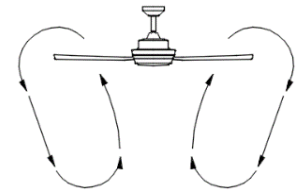

Applications

Fan is rated for dry, damp and wet locations.

Dimensions unit: inch

Fan operation

Summer - A downward air flow creates a cooling effect.

Winter - An upward air flow moves warm air off the ceiling.

Down Rod Lengths	Net Weight	Blade Material	Lead Wire	Blade Pitch	Lens	Installation
3/4 x 6"	24.5 lbs	ABS	80"	14 degrees	GLASS	Down Rod Only

* The test result of the airflow in free air is central value with tolerance range of $\pm 10\%$.