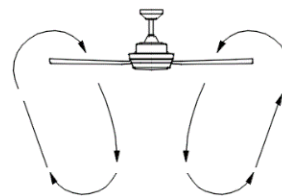

Delta Ceiling Fan

VCA725LED-HEWH

Features

- ▶ Brushless DC motor, offers energy savings of up to 70% compared with similar products with AC motors.
- ▶ Energy efficient DC motor with 6 speeds and reverse function.
- ▶ Includes Fan/Light Handheld Remote Control.
- ▶ One 20W dimmable LED module included.
- ▶ Easy pairing

Applications

Fan is rated for dry, damp and wet locations.

Dimensions unit: inch

Fan operation

Summer - A downward air flow creates a cooling effect.

Winter - An upward air flow moves warm air off the ceiling.

Down Rod Lengths	Net Weight	Blade Material	Lead Wire	Blade Pitch	Lens	Installation
3/4 x 6"	23.8 lbs	ABS	80"	14 degrees	GLASS	Down Rod Only

* The test result of the airflow in free air is central value with tolerance range of $\pm 10\%$.