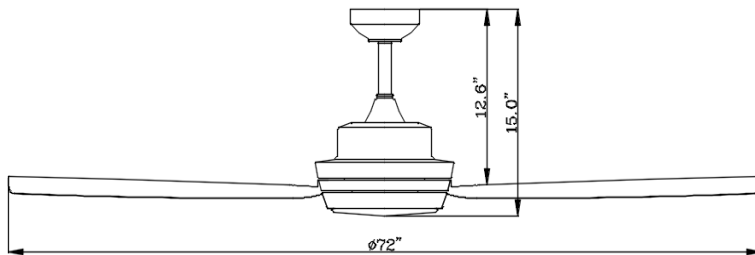

Delta Ceiling Fan

VCA725LED-HEWH

Features

- ▶ Brushless DC motor, offers energy savings of up to 70% compared with similar products with AC motors.
- ▶ Energy efficient DC motor with 6 speeds and reverse function.
- ▶ Includes Fan/Light Handheld Remote Control.
- ▶ One 20W dimmable LED module included.
- ▶ Easy pairing

Applications

Fan is rated for dry, damp and wet locations.

Dimensions unit: inch

Fan operation

Summer - A downward air flow creates a cooling effect.

Winter - An upward air flow moves warm air off the ceiling.

Specifications

Model	Finish	Nominal Voltage	Speed	Input Power	Airflow	Lumens	Color Temp
PART NO.	Color	VAC / Hz	RPM	Watt	CFM	lm	K
VCA725LED-HEWH	White	120 / 60	90	22	7900	1900	3000
VCA725LED-HEBK	Black						

Down Rod Lengths	Net Weight	Blade Material	Lead Wire	Blade Pitch	Lens	Installation
3/4 x 6"	23.8 lbs	ABS	80"	14 degrees	GLASS	Down Rod Only

* The test result of the airflow in free air is central value with tolerance range of $\pm 10\%$.