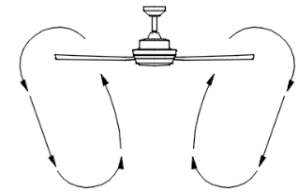

Applications

Fan is rated for dry, damp and wet locations.

Dimensions unit: inch

Fan operation

Summer - A downward air flow creates a cooling effect.

Winter - An upward air flow moves warm air off the ceiling.

Down Rod Lengths	Net Weight	Blade Material	Lead Wire	Blade Pitch	Lens	Installation
3/4 x 6"	23.8 lbs	ABS	80"	14 degrees	GLASS	Down Rod Only

* The test result of the airflow in free air is central value with tolerance range of $\pm 10\%$.