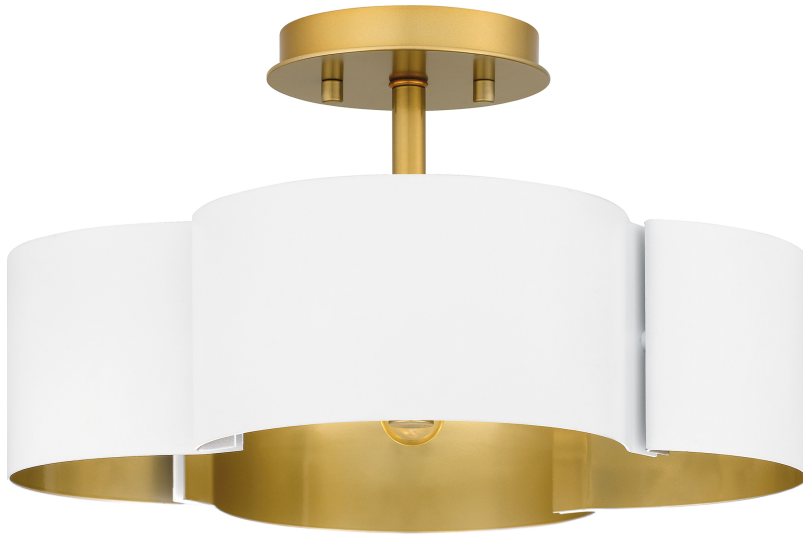

BSM1714W

Balsam Semi-Flush Mount
White

QUOIZEL
LIGHTING

DIMENSIONS

Dimensions: 14.00" W x 8.00" H x 14.00" D

Canopy Dimensions: 4.75"W x 0.75"D

Weight: 4.60 lbs

DETAILS

Material: STEEL

Glass/Shade Description: Metal

LAMPING

Light Source: Both

Bulb Included: No

Bulb Type: Candelabra Base

Bulb Quantity: 4

Watts per Bulb: 60