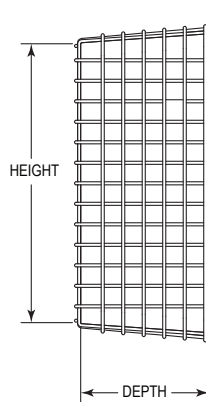

FRONT VIEW

HEIGHT

DEPTH

SIDE VIEW

WIDTH

SIDE VIEW

MODEL	1	2	3	4	5	6
STI-9641	14.6 in (370mm)	16.4 in (417mm)	10.7 in (272mm)	10.9 in (278mm)	4.0 in (102mm)	4.3 in (109mm)
STI-9644	17.5 in (445mm)	20.0 in (508mm)	8.5 in (216mm)	12.2 in (310mm)	5.4 in (137mm)	5.6 in (142mm)
STI-9645	21.5 in (546mm)	24.0 in (610mm)	13.5 in (343mm)	17.5 in (445mm)	5.9 in (150mm)	6.5 in (165mm)