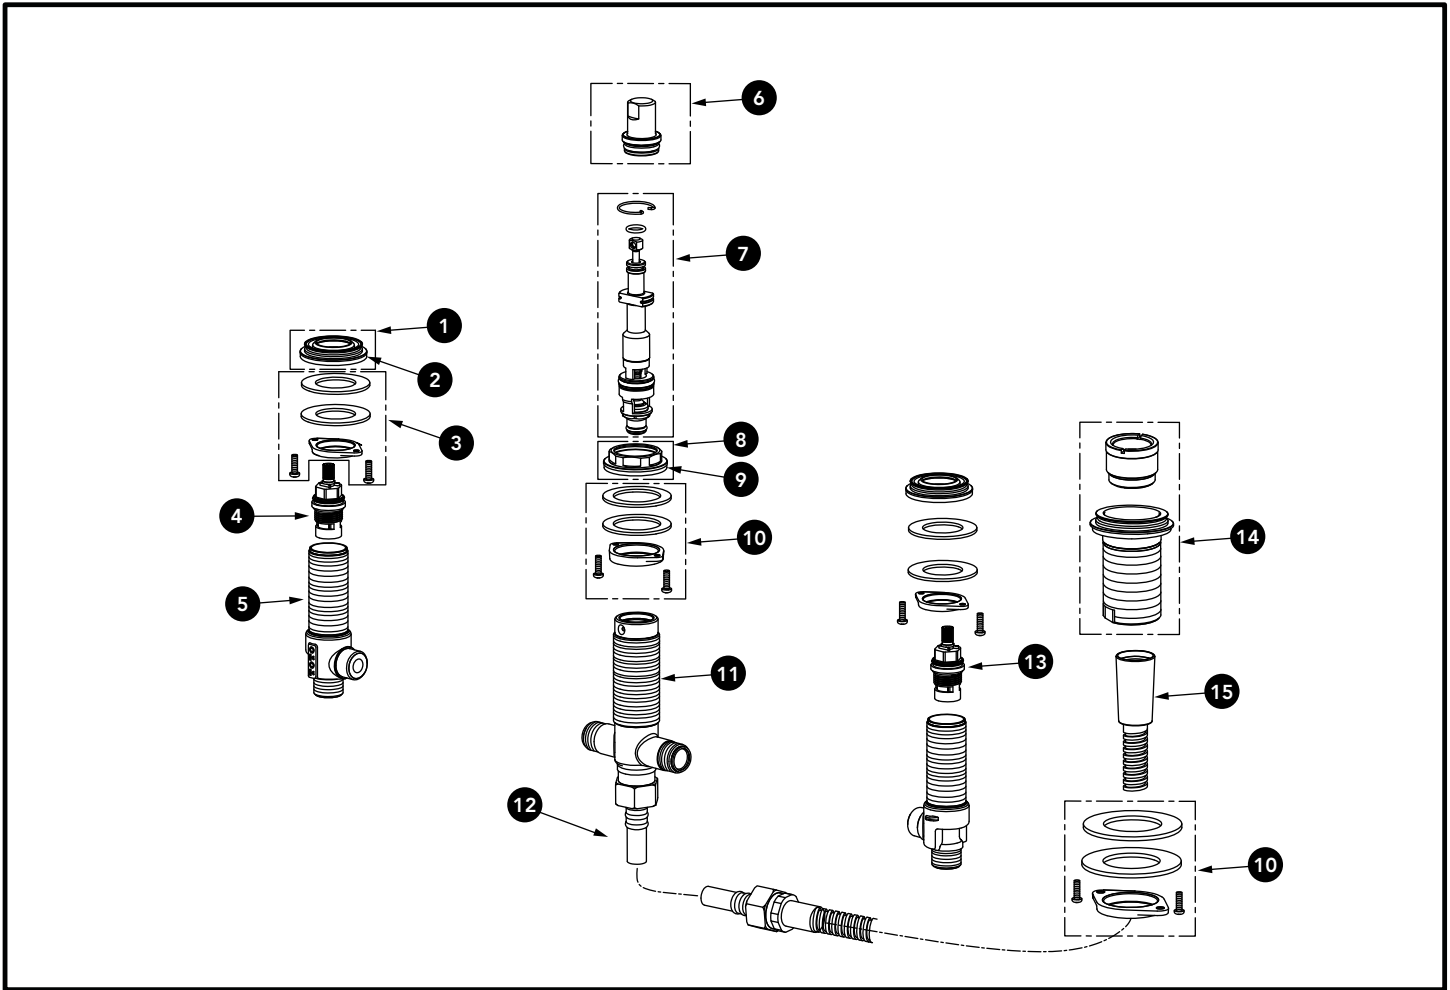

Roman Tub Filler Valve (4-Hole)

\* Please specify finish when ordering

LEGEND	
\$\$	= Denotes Finish
#CP	= Polished Chrome
#BN	= Brushed Nickel
#PN	= Polished Nickel

Item	Part	Description
1	THP5165	Collar
2	THP5166	Foam Gasket
3	THP5167	Rubber Gasket+Metal Washer +Mounting Nut+Mounting Screws
4	THP4021	Cartridge (HOT)
5	THP5297	Valve Body
6	THP5193	Plug Cover
7	THP5199	Diverter Valve
8	THP5194	Collar
9	THP5195	Foam Gasket
10	THP5196	Rubber Gasket+Metal Washer +Mounting Nut+Mounting Screws
11	THP5200	Diverter Body
12	THP5201	Leader Hose
13	THP4040	Cartridge (COLD)
14	THP5202	Hand Shower Mounting Pipe and Base
15*	THP5203#\$\$	Hand Shower Hose