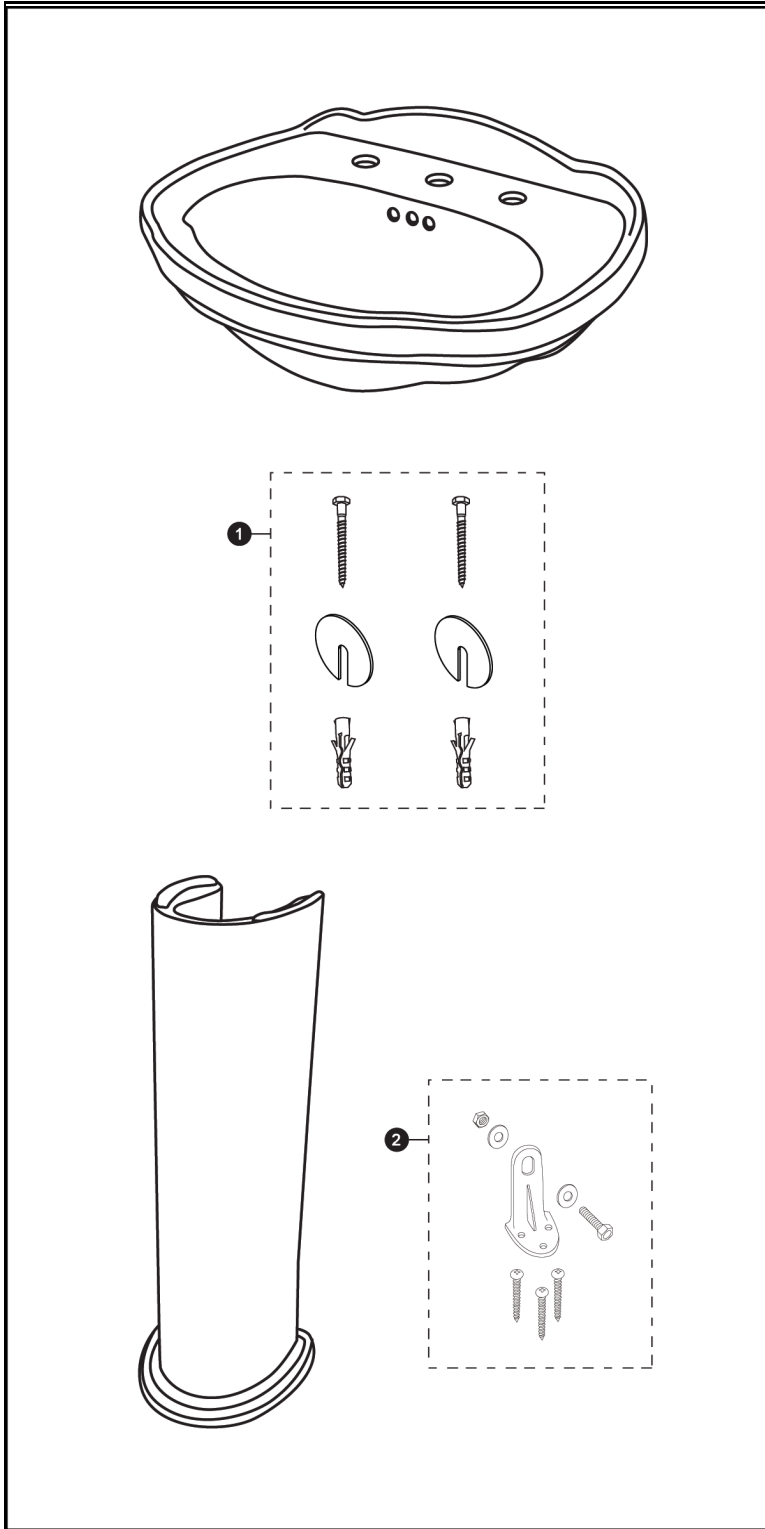

# LPT754

**Whitney®**

## Pedestal Lavatory

LPT754  
LT754  
PT754

LPT754.4  
LT754.4  
PT754

LPT754.8  
LT754.8  
PT754

Items	Parts	Description
1	THU125R	Mounting Set
2	TL510ER	Mounting Set - Floor

**Note:**

### Product Number Explanations

**Pedestal Lavatory**

(LPT) Pedestal Lavatory  
(754) Model  
(.4) 4" Centers  
(.8) 8" Centers

**Lavatory**

(LT) Lavatory  
(754) Model  
(.4) 4" Centers  
(.8) 8" Centers

**Pedestal**

(PT) Pedestal  
(754) Model

Actual Product may vary slightly from illustration.