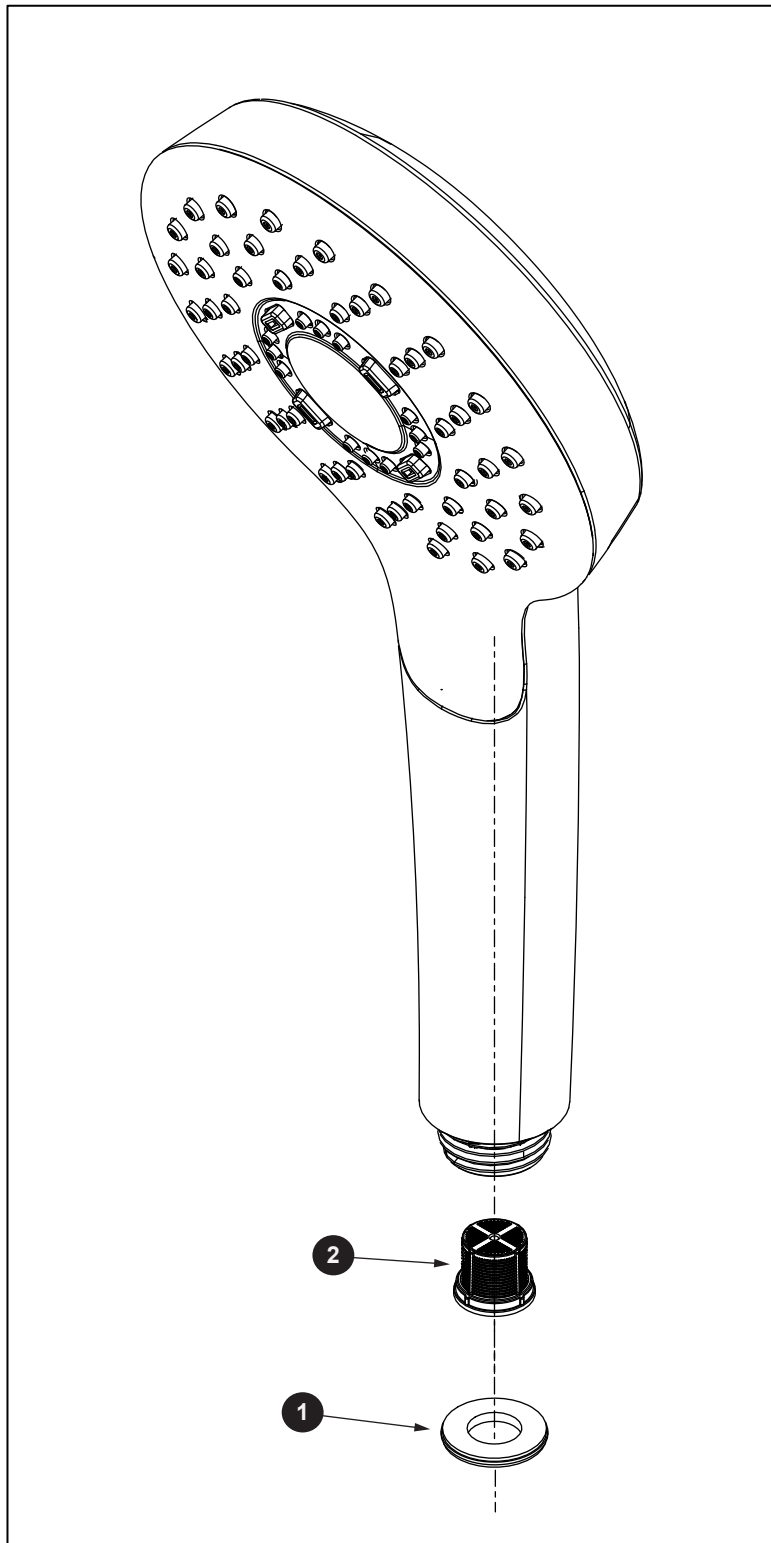

1-Mode Handshower (Round)

| Item | Part | Description |
|------|---------|---------------|
| 1 | THP5171 | Gasket |
| 2 | THP5291 | Filter Screen |