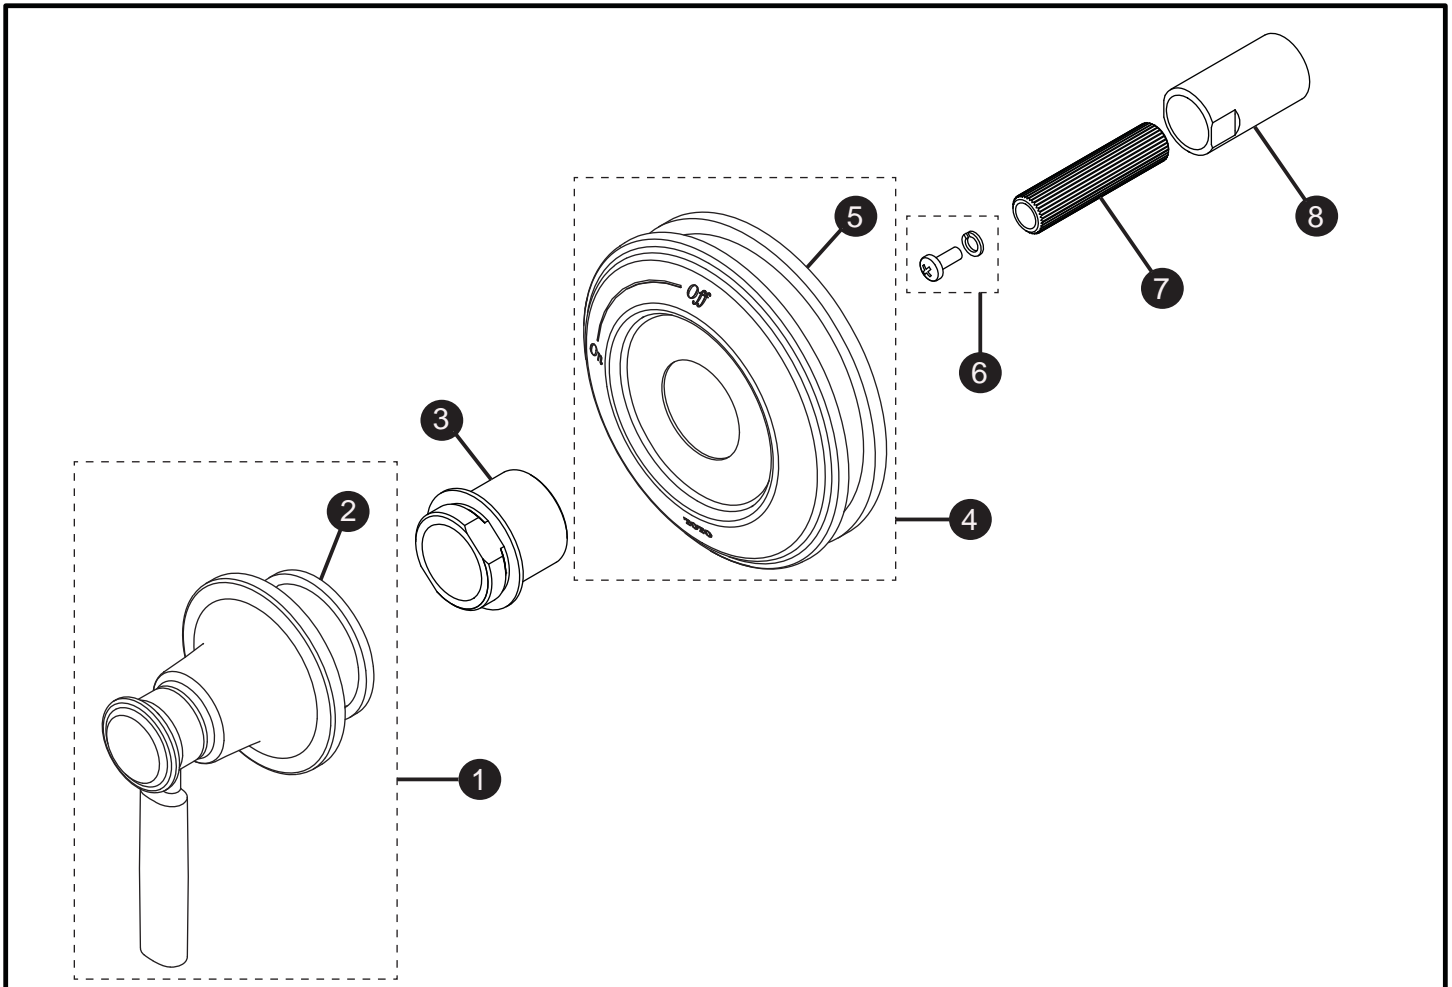

Keane™
Volume Control Trim

Item	Part	Description
1*	THP4981#\$\$	Handle Assembly
2	THP4828	Gasket
3	THP4827	Collar
4*	THP4983#\$\$	Escutcheon with Gasket
5	THP4982	Gasket
6	THP4825	Screw and Lock Washer
7	THP4824	Adapter
8	THP4823	Threaded Extension

LEGEND
\$\$ = Denotes Finish
#CP = Polished Chrome
#BN = Brushed Nickel
#PN = Polished Nickel

* Please specify finish when ordering