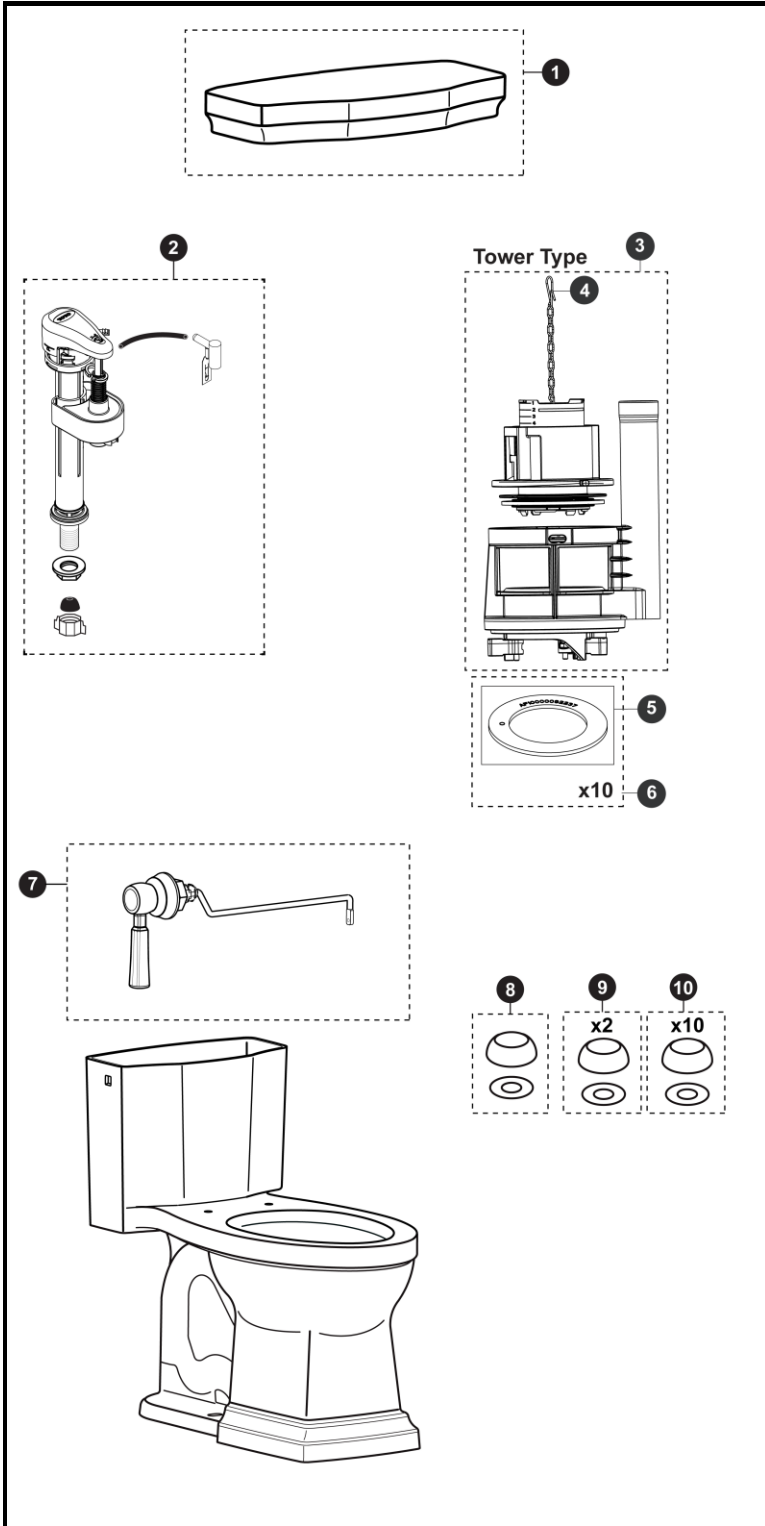

MS814224CEF, MS814224CEFG & MS814224CEFRG

MS814224CEF
CST814CEF

MS814224CEFG
CST814CEFG

MS814224CEFRG
CST814CEFRG

Promenade II® 1.28 Gpf Toilet, Elongated, Tornado Flush™, 12" Rough-In, (including CeFiONtect™ & Right Hand Lever)

Item	Part	Description
1	TCU814CR#01	Tank Lid - Cotton
	TCU814CR#03	Tank Lid - Bone
	TCU814CR#11	Tank Lid - Colonial White
	TCU814CR#12	Tank Lid - Sedona Beige
	TCU814CR#51	Tank Lid - Ebony
2	TSU81.30-A	Fill Valve
3	THU451.10A-A	Drain Valve
4	THU440-A	Flush Tower
5	THU407	Seal Gasket (1 piece)
6	THU370	Seal Gasket (10 pieces)
7	THU458#CP	Trip Lever - Chrome Plated
	THU458#01	Trip Lever - Cotton
	THU458#BN	Trip Lever - Brushed Nickel
	THU458#PB	Trip Lever - Polished Brass
	THU458#PN	Trip Lever - Polished Nickel
	THU487#CP	Trip Lever - Chrome Plated for Right Hand
8	THU044#01	Bolt Cap Set - Cotton (1 set)
	THU044#03	Bolt Cap Set - Bone (1 set)
	THU044#11	Bolt Cap Set - Colonial White (1 set)
	THU044#12	Bolt Cap - Sedona Beige (1 set)
	THU044#51	Bolt Cap - Ebony (1 set)
9	THU044S#01	Bolt Cap - Cotton (2 set)
	THU044S#03	Bolt Cap - Bone (2 set)
	THU044S#11	Bolt Cap - Colonial White (2 set)
	THU044S#12	Bolt Cap - Sedona Beige (2 set)
	THU044S#51	Bolt Cap - Ebony (2 set)
10	THU098#01	Bolt Cap & Base - Cotton (10 sets)
	THU098#03	Bolt Cap & Base - Bone (10 sets)
	THU098#11	Bolt Cap & Base - Colonial White (10 sets)
	THU098#12	Bolt Cap & Base - Sedona Beige (10 sets)
	THU098#51	Bolt Cap & Base - Ebony (10 sets)

Note:

Product Number Explanations

Two-Piece Toilet

(MS) Gravity type Toilet
(814) Model
© Tornado Flush™
(E) E-Max®
(F) Universal Height
(G) CEFIONTECT™

Actual Product may vary slightly from illustration.