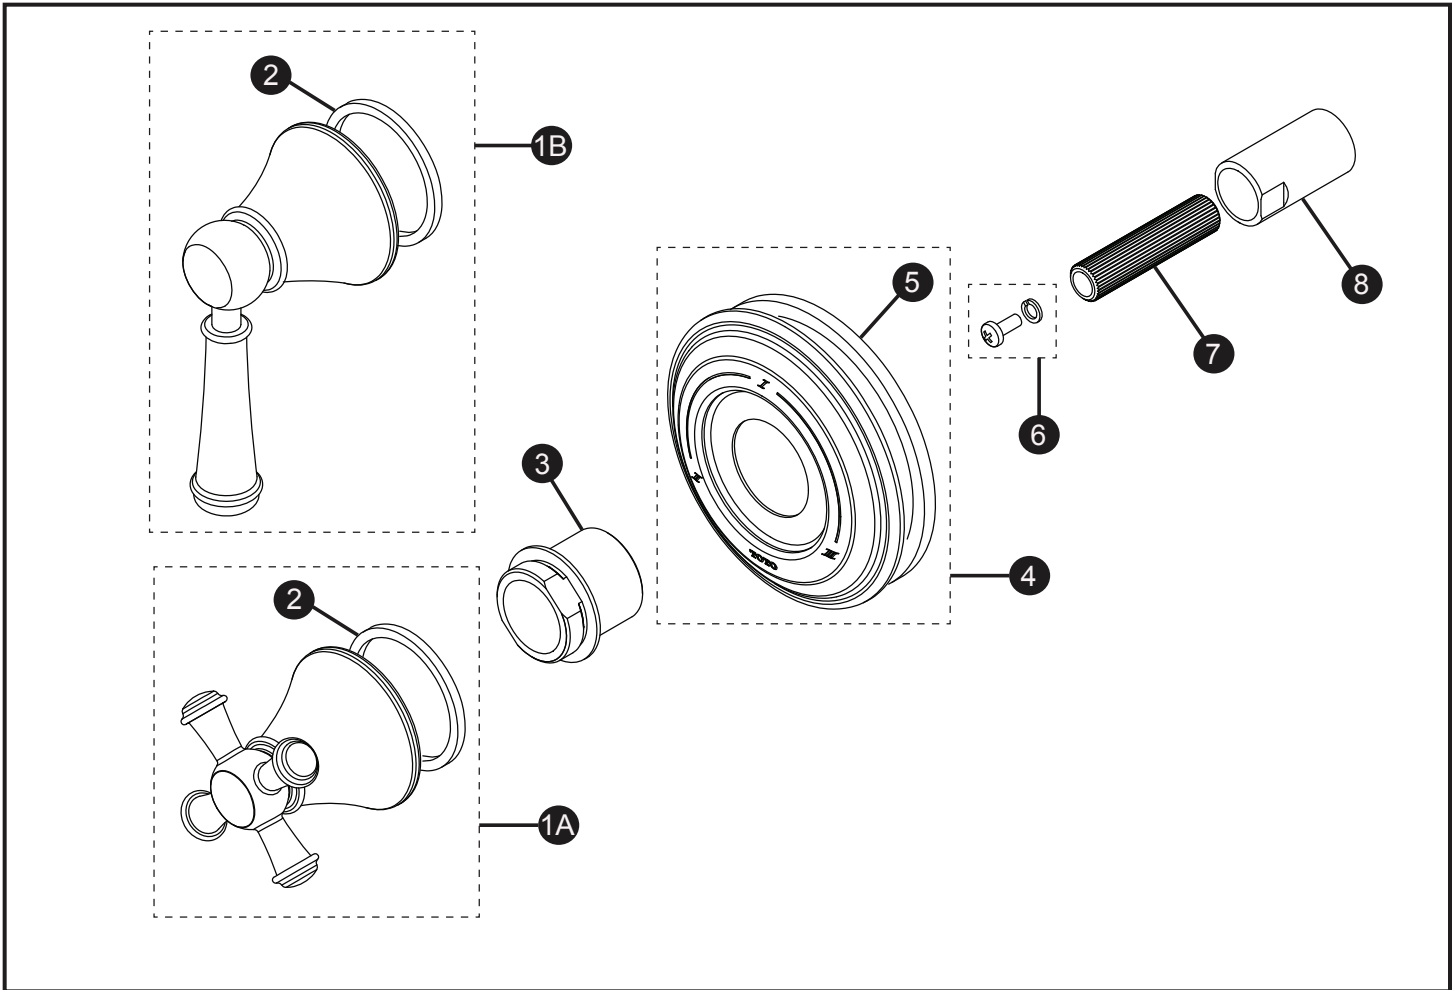

Vivian®
Three-Way Diverter Trim

Item	Part	Description
1A*	THP4831##\$	Handle Assembly, TS220XW
1B*	THP4830##\$	Handle Assembly, TS220XW1
2	THP4828	Gasket
3	THP4827	Collar
4*	THP4931##\$	Escutcheon with Gasket
5	THP4826	Gasket
6	THP4825	Screw and Lock Washer
7	THP4824	Adapter
8	THP4823	Threaded Extension

* Please specify finish when ordering

LEGEND
##\$ = Denotes Finish
#CP = Polished Chrome
#BN = Brushed Nickel
#PN = Polished Nickel