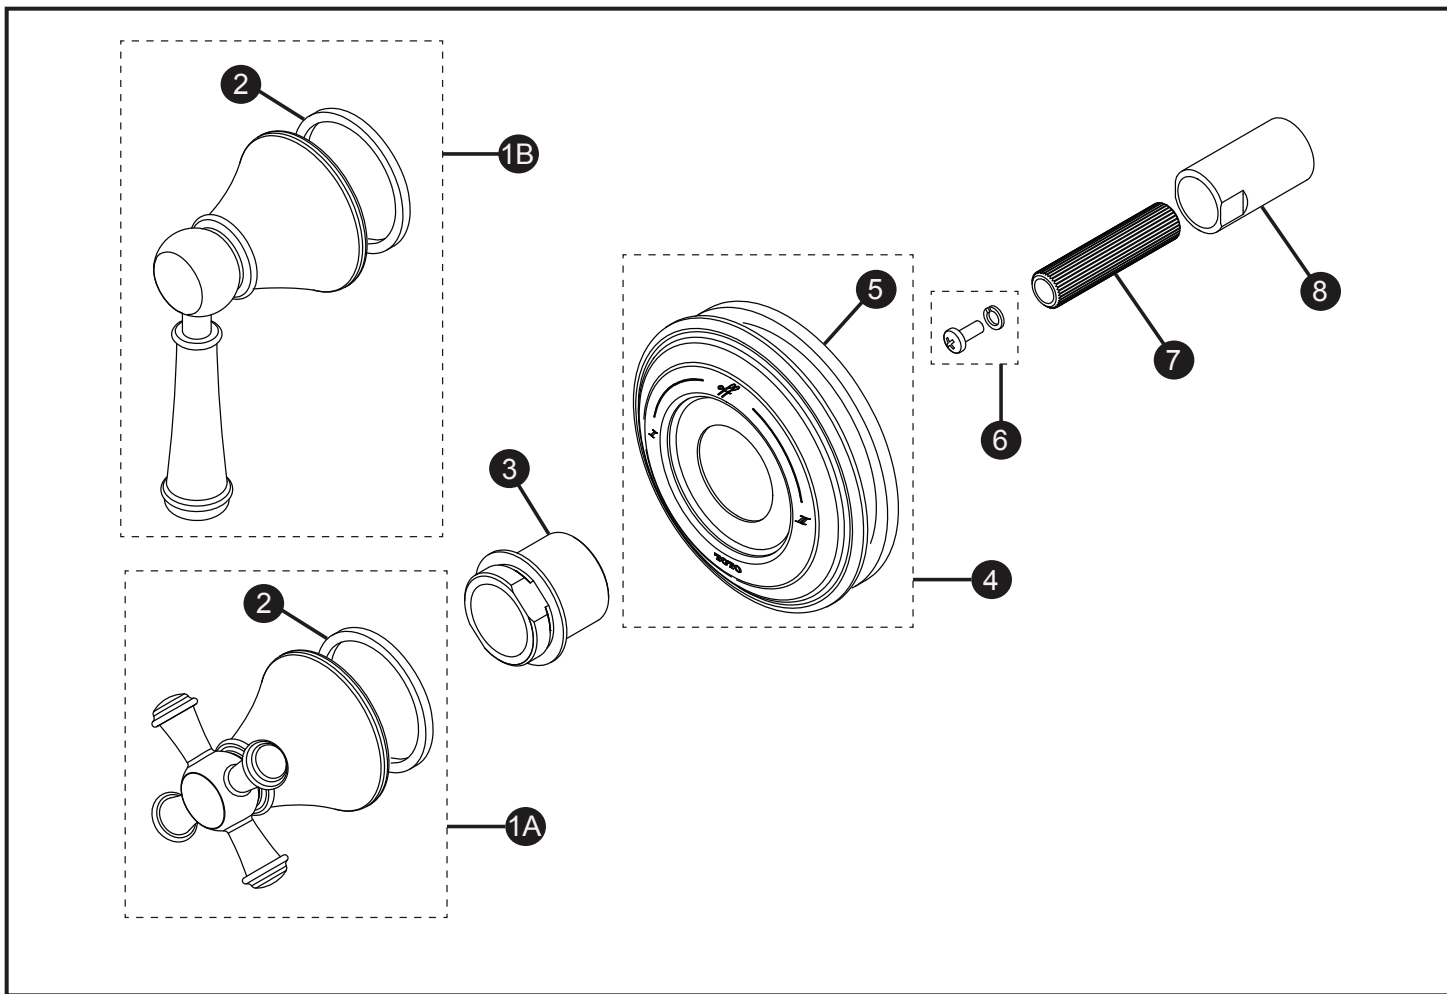

**Vivian®**  
**Two-Way Diverter Trim with Off**

Item	Part	Description
1A*	THP4831#\$\$	Handle Assembly, TS220D
1B*	THP4830#\$\$	Handle Assembly, TS220D1
2	THP4828	Gasket
3	THP4827	Collar
4*	THP4829#\$\$	Escutcheon with Gasket
5	THP4826	Gasket
6	THP4825	Screw and Lock Washer
7	THP4824	Adapter
8	THP4823	Threaded Extension

\* Please specify finish when ordering

LEGEND
\$\$ = Denotes Finish
#CP = Polished Chrome
#BN = Brushed Nickel
#PN = Polished Nickel