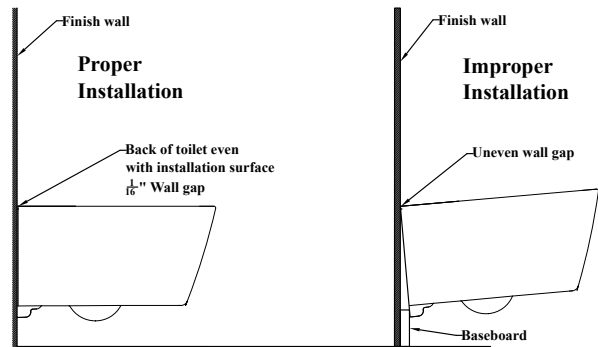

SW4047T60
Power Rating	AC 120V-60Hz, 406W
Power Cord	2.95 ft/120 cm Length 3 Prong Grounded Plug
Water Feature (Flow Rates)	Front: 9.8-14.5 oz/min
	Rear: 9.1-14.5 oz/min
	Front: 9.8-14.5 oz/min
	Soft Rear: 9.8-14.5 oz min
Washing Spray Temp.	Min: 86°F/30°C Max: 104°F/40°C
Safety Device	Thermal Fuse
Seat Warming Temp.	Min: 82°F/28°C Max: 97°F/36°C
Water Supply Pressure	Min: 7.25 psi Max: 108.75 psi
Ambient Temp.	Min: 32°F/0°C Max: 104°F/40°C
Warranty	One Year Limited Warranty
Shipping Weight	18 lbs.
Shipping Dimensions	26" x 17" x 9-3/4"

	CT447CFG60	WT173M
Water Use	1.28 GPF & 0.9 GPF (4.8 LPF & 3.4 LPF)	1.28 GPF & 0.9 GPF (4.8 LPF & 3.4 LPF)
Flush System	DYNAMAX TORNADO FLUSH®	Dual-Max®
Min. Water Pressure	8 psi (static)	8 psi (static)
Water Surface	5-1/2" X 4-1/8"	
Trap Diameter	2-1/8"	
Installation Height	15" to 19"	15" to 19"
Trap Seal	2-1/8"	
Warranty	One Year Limited Warranty	One Year Limited Warranty
Material	Vitreous China	Various
Shipping Weight	76 lbs.	43 lbs
Shipping Dimensions	16" L x 14"W x 24" H	47-1/2" x 26" x 6"

RX WASHLET

- WASHLET RX may not fit certain toilet bowl designs
- If possible, with your order, please include your model number (from the underside of the tank lid)
- It is highly recommended to use a surge protector to prevent damage in the event of a power surge

DuoFit In-Wall Tank

- Adequate structural bracing is required

DIMENSIONS

CT447CFG60