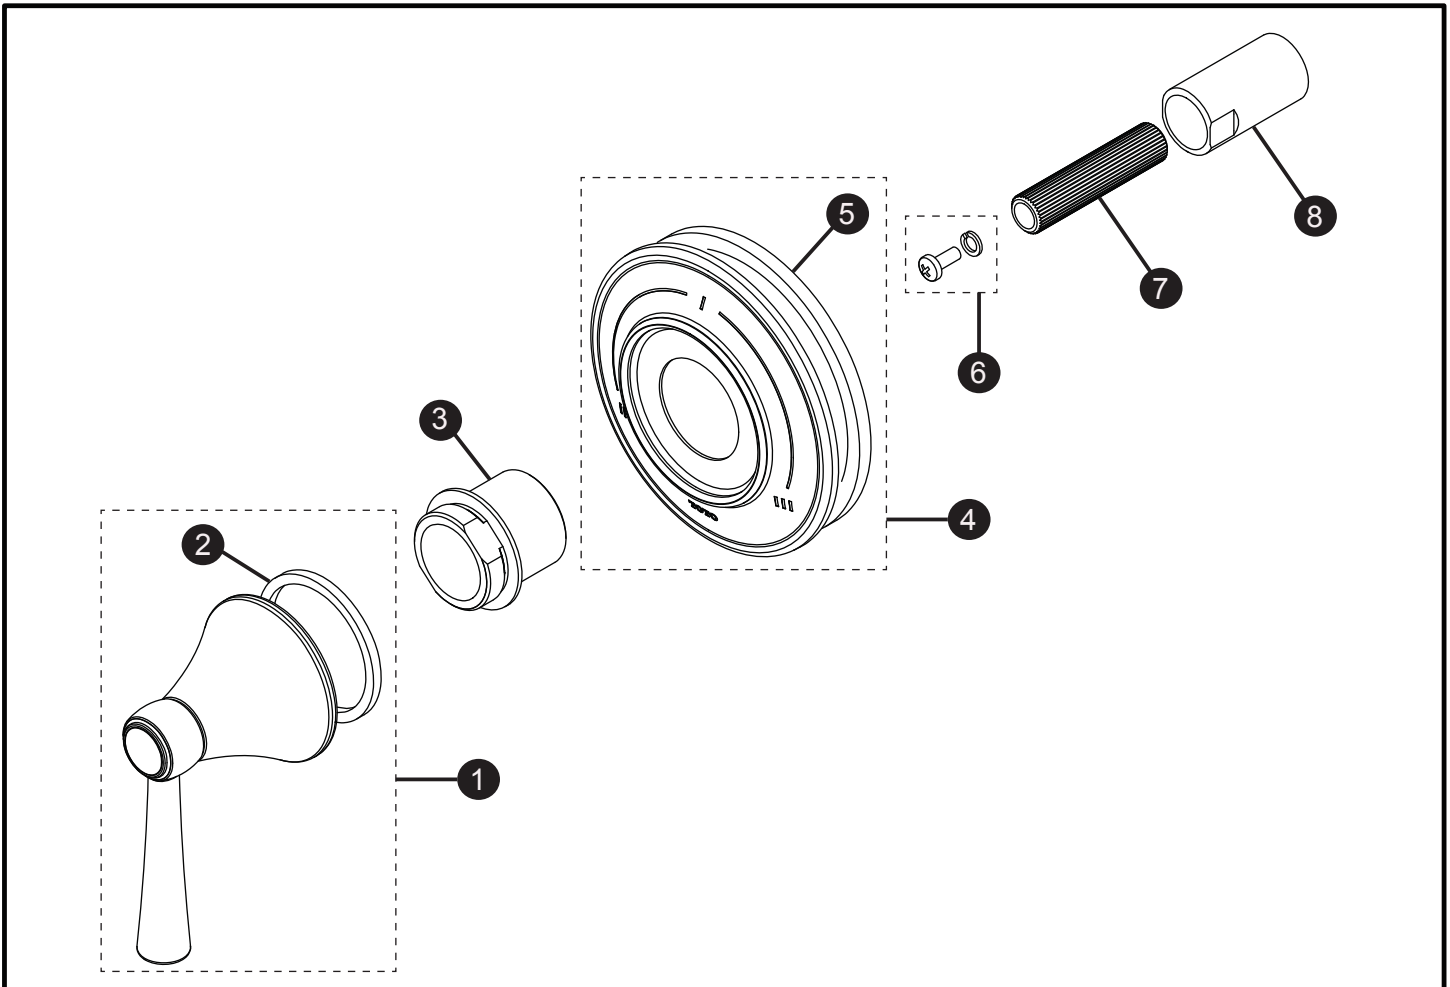

Silas®
Three-Way Diverter Trim

Item	Part	Description
1*	THP4835#\$\$	Handle Assembly
2	THP4828	Gasket
3	THP4827	Collar
4*	THP4928#\$\$	Escutcheon with Gasket
5	THP4826	Gasket
6	THP4825	Screw and Lock Washer
7	THP4824	Adapter
8	THP4823	Threaded Extension

LEGEND
\$\$ = Denotes Finish
#CP = Polished Chrome
#BN = Brushed Nickel
#PN = Polished Nickel

* Please specify finish when ordering