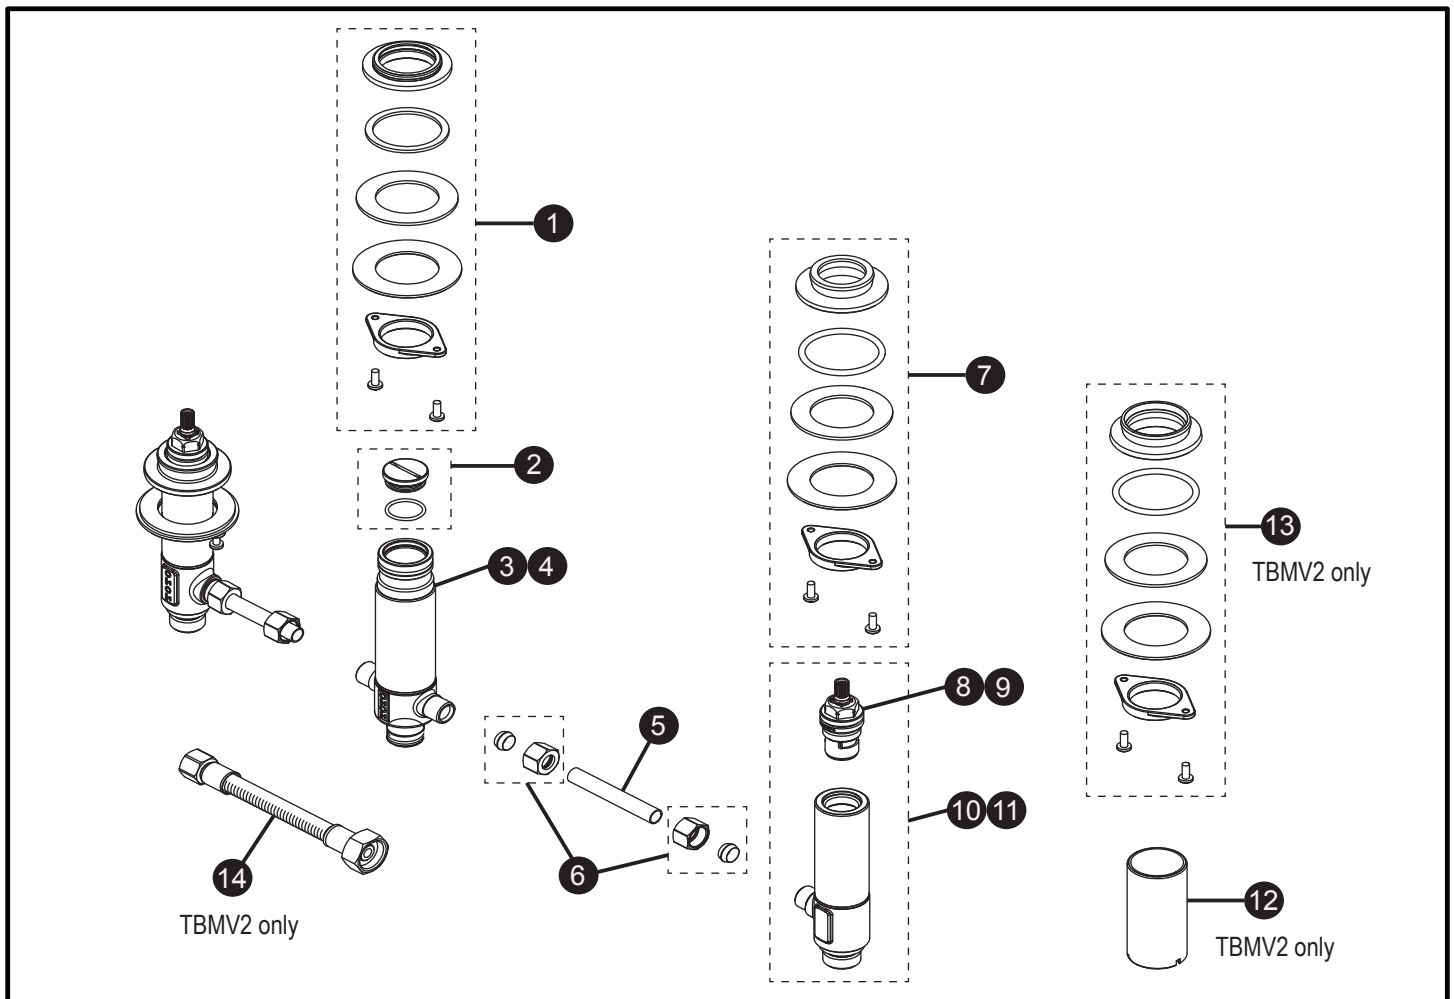

**Three-Hole Roman Tub Filler Rough-In
Four-Hole Roman Tub Filler Rough-In**

Item	Part	Description
1	THP4891	Diverter Hardware Set
2	THP4892	Plug with O-ring
3	THP4940	Spout Adapter Tee, TBMT2
4	THP4941	Spout Adapter Tee, TBMV2
5	THP4894	Copper Tube, 6"
6	THP4893	Compression Fitting Sets (2 each)
7	THP4942	Mounting Hardware, Valve
8	THP4865	Cartridge, Hot
9	THP4864	Cartridge, Cold
10	THP4867	Valve Assembly, Hot
11	THP4866	Valve Assembly, Cold
12	THP4895	Mounting Pipe for Handshower Outlet
13	THP4943	Mounting Hardware, Handshower Outlet
14	THP4890	Leader Hose