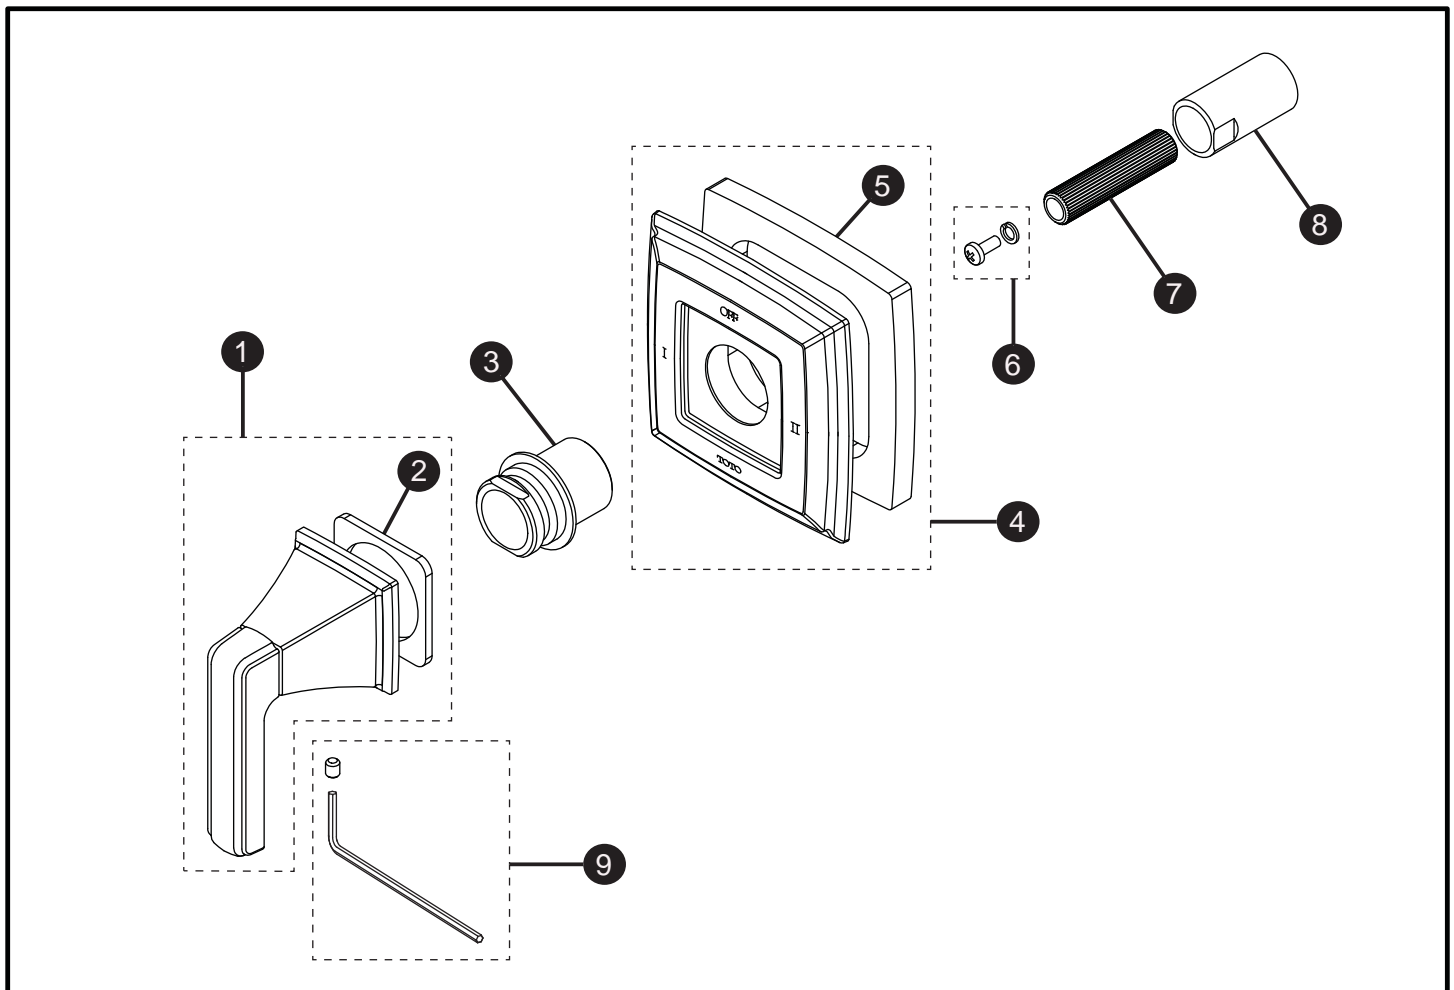

Connelly™  
Two-Way Diverter Trim with Off

Item	Part	Description
1*	THP4952#\$\$	Handle Assembly
2	THP4953	Gasket
3	THP4954	Collar
4*	THP4957#\$\$	Escutcheon with Gasket
5	THP4956	Gasket
6	THP4825	Screw and Lock Washer
7	THP4824	Adapter
8	THP4823	Threaded Extension
9	THP4949	Set Screw and Hex Wrench

LEGEND
\$\$ = Denotes Finish
#CP = Polished Chrome
#BN = Brushed Nickel
#PN = Polished Nickel

\* Please specify finish when ordering