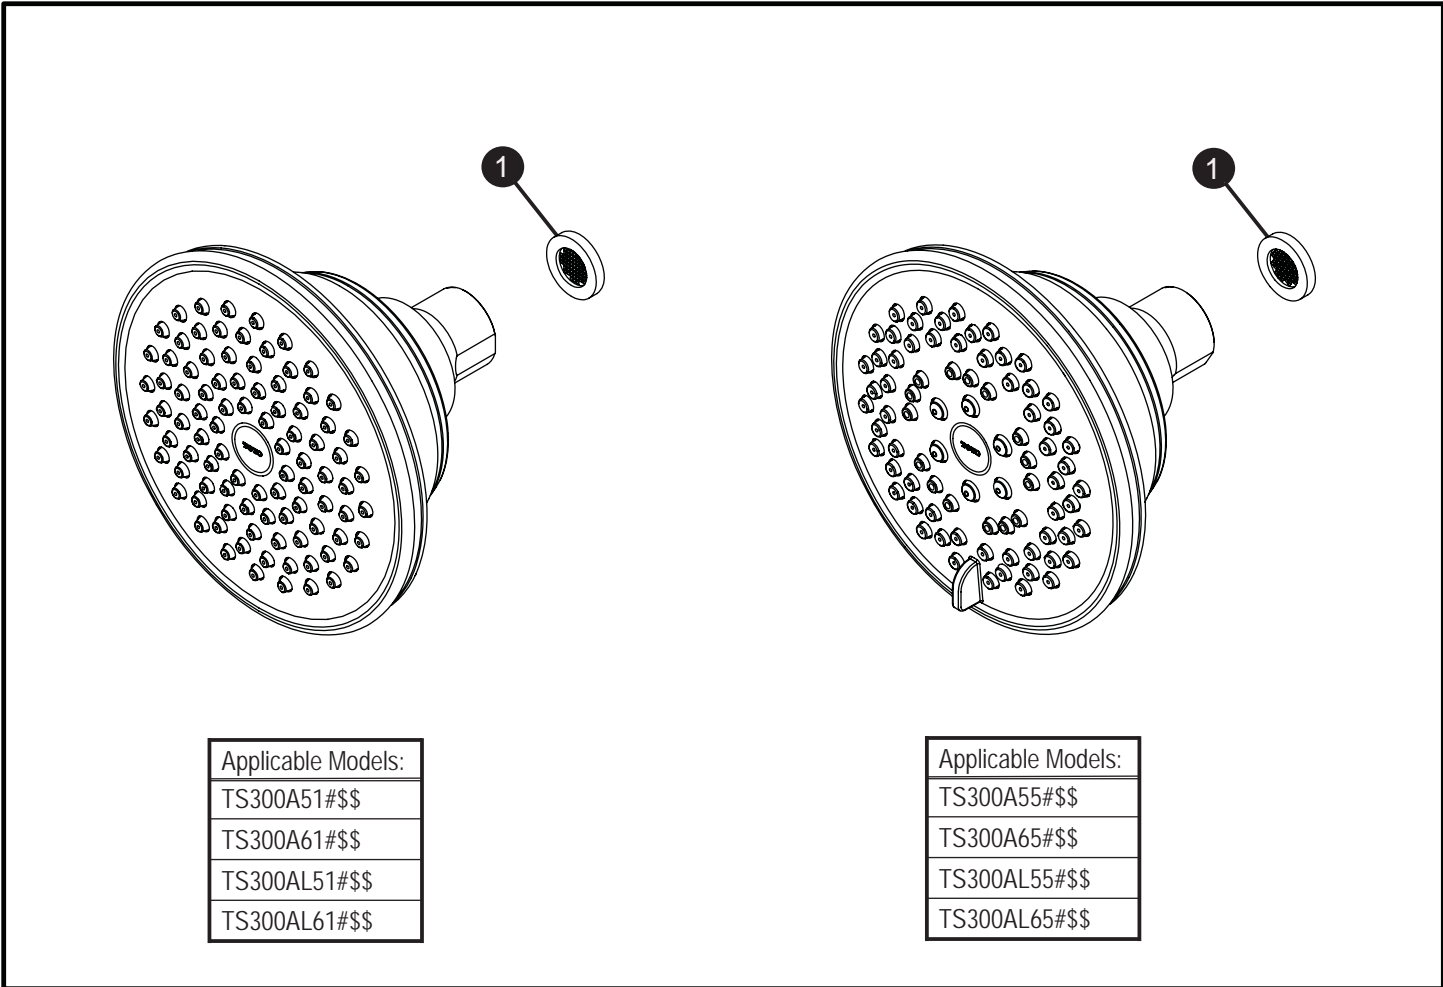

Traditional Collection Series A  
Showerhead

Item	Part	Description
1	THP4808#\$\$	Gasket / Filter

LEGEND
\$\$ = Denotes Finish
#CP = Polished Chrome
#BN = Brushed Nickel
#PN = Polished Nickel