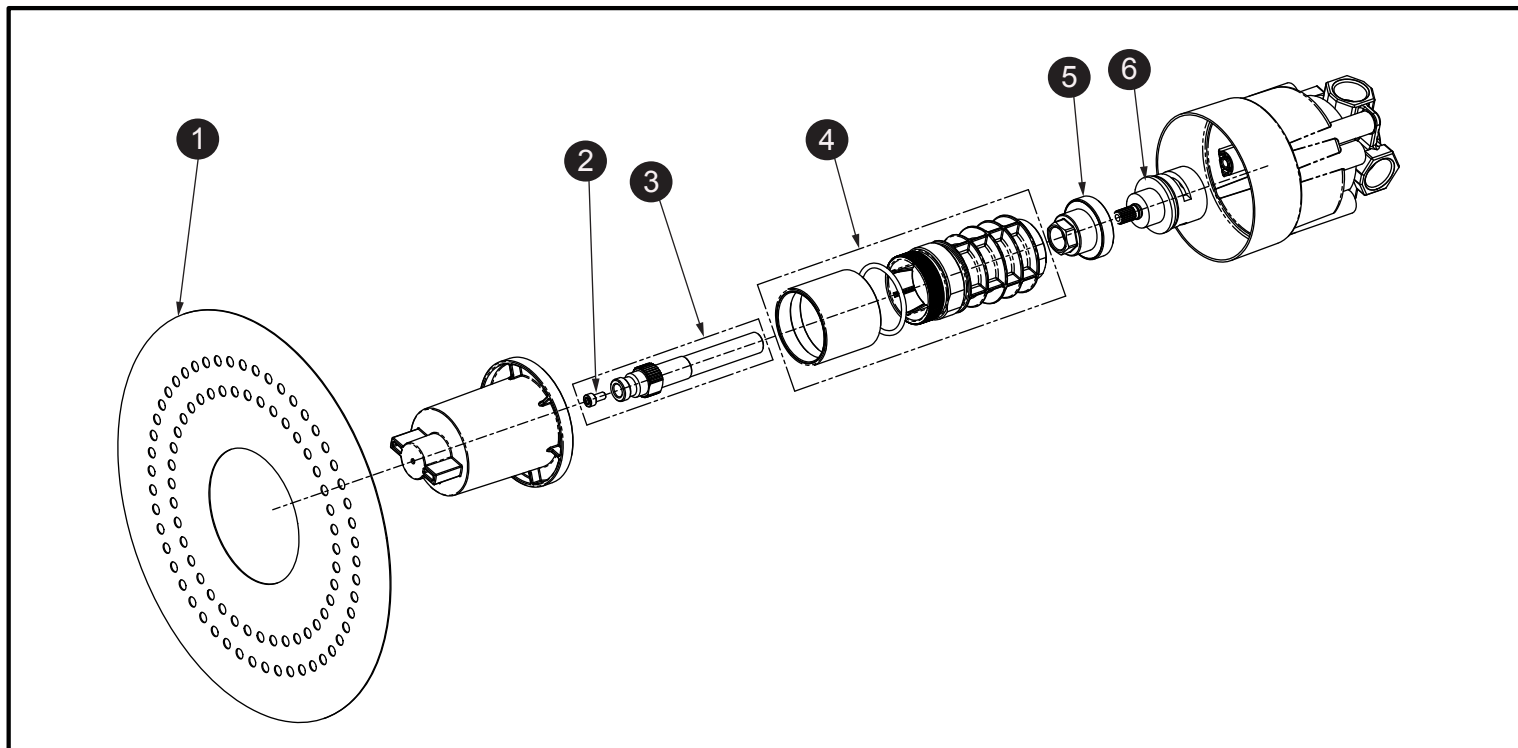

3-Way Diverter Valve w/o Shutoff

Item	Part	Description
1	THP5250	Vapor Barrier
2	THP5237	Hex Screw
3	THP5251	Volume Control Stem Set
4*	THP5252#\$\$	Cartridge Sleeve
5	THP5253	Nut
6	THP5256	Cartridge

* Please specify finish when ordering

LEGEND
\$\$ = Denotes Finish
#CP = Polished Chrome
#BN = Brushed Nickel
#PN = Polished Nickel