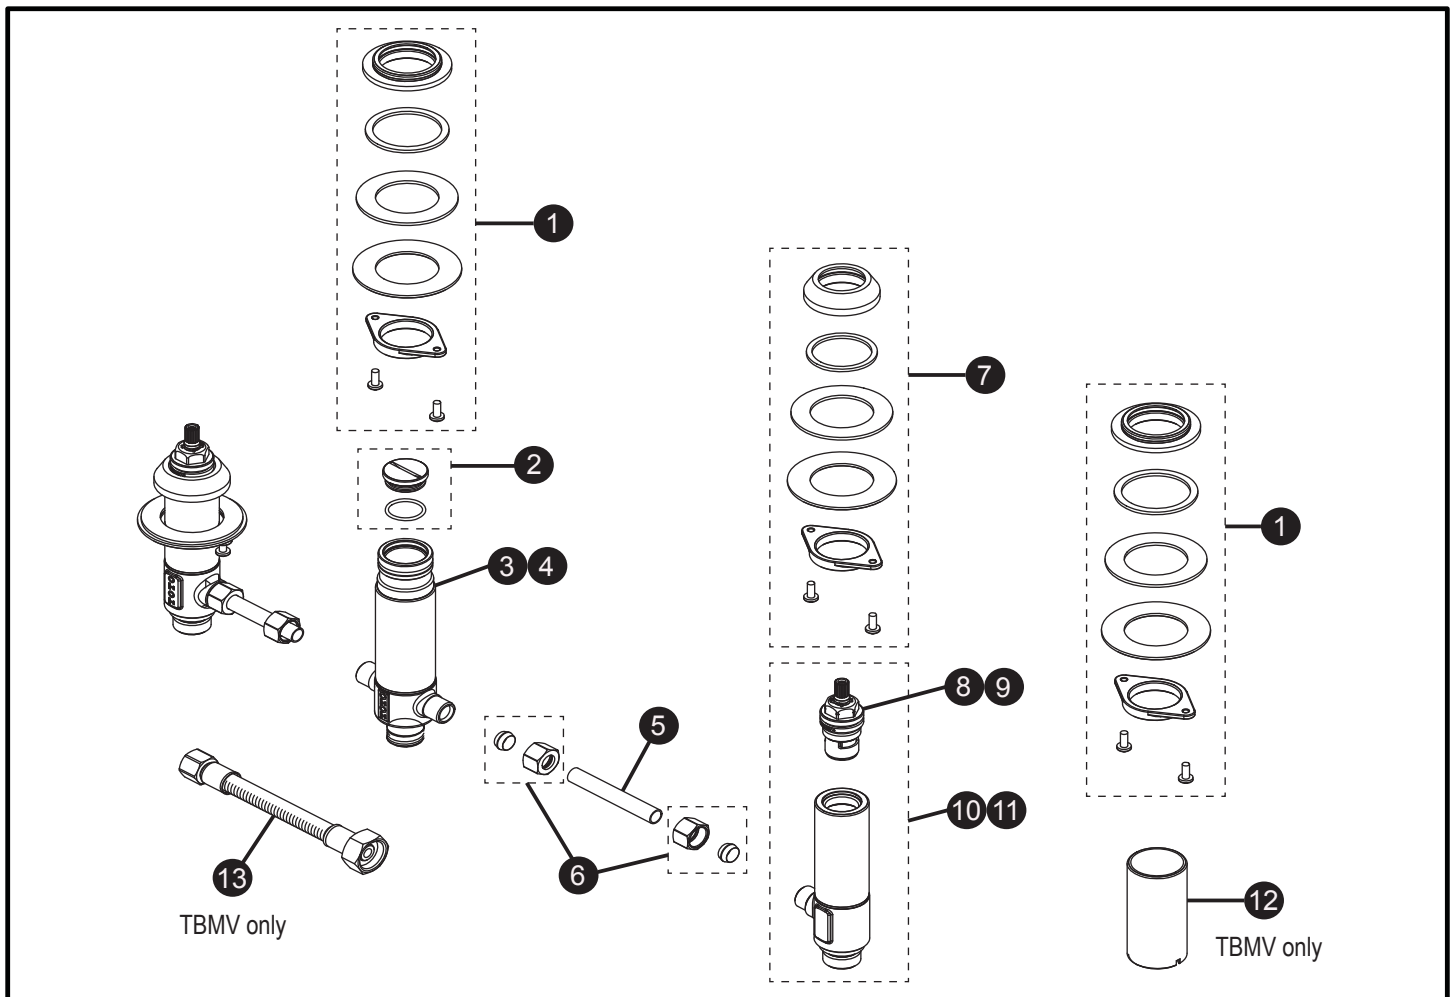

**Three-Hole Roman Tub Filler Rough-In
Four-Hole Roman Tub Filler Rough-In**

Item	Part	Description
1	THP4891	Diverter Hardware Set
2	THP4892	Plug with O-ring
3	THP4896	Diverter Assembly, TBMT
4	THP4897	Diverter Assembly, TBMV
5	THP4894	Copper Tube, 6"
6	THP4893	Compression Fitting Sets (2 each)
7	THP4863	Valve Hardware Set
8	THP4865	Cartridge, Hot
9	THP4864	Cartridge, Cold
10	THP4867	Valve Assembly, Hot
11	THP4866	Valve Assembly, Cold
12	THP4895	Mounting Pipe for Handshower Outlet
13	THP4890	Leader Hose