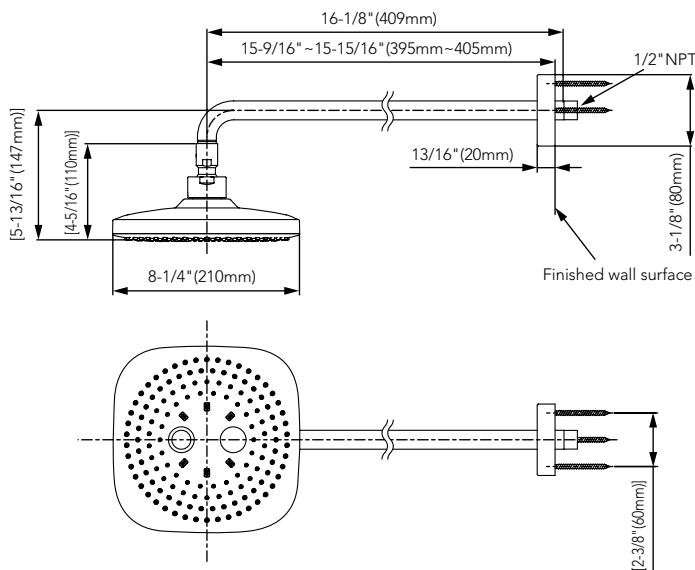

PRODUCT SPECIFICATION

Product shall be TOTO Model TBW02004U4#____.
 Product shall have a maximum flow rate of 1.75 gpm (6.6 lpm). Product shall have a multiple spray. Product shall have balanced overlaying rinse and wash Comfort Wave Technology. Product shall have bathing shower Warm Spa Technology. Product shall have 8.5" (220 mm) diameter spray face. Product shall have rubber nozzles to prevent lime scale build up. Product shall meet 2018 California water efficiency appliance CEC regulations. Product shall include matching escutcheon. Product shower arm sold separately.

Comfort Wave

Warm Spa

Please note the following components are sold separately

TS110MW16: Rain Shower Arm Wall Mount 16"

TS110MC6: Rain Shower Arm Ceiling Mount 6"

TBW02004U4

Square Showerhead 2 Mode

SPECIFICATIONS

| | |
|----------------------------|---------------------------------------------------------------------|
| Material | ABS & POM |
| Maximum Flow Rate | 1.75 gpm (6.6 lpm) |
| Warranty | Limited Lifetime for Residential Use One Year for Commercial Use |
| Shipping Weight | 4.5 lbs |
| Shipping Dimensions | 14-1/4"L x 10-3/4"W x 7"H |

INSTALLATION NOTES

Use with TS110MW16: Rain Shower Arm Wall Mount 16" or TS110MC6: Rain Shower Arm Ceiling Mount 6" (Sold separately)

DIMENSIONS

Note: The unit of above dimension is inch (mm); the dimension in [] is for reference only. Shower arm and mounting bracket are not included.