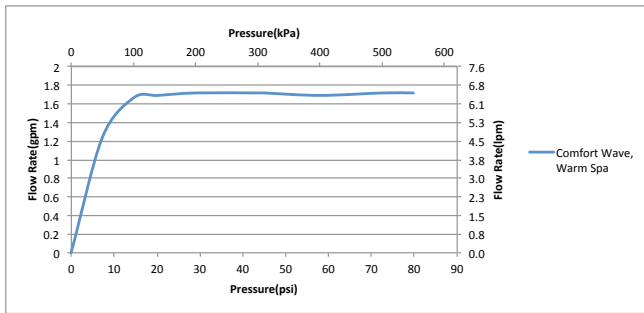

TBW02004U4

Square Showerhead 2 Mode

SPECIFICATIONS

Material	ABS & POM
Maximum Flow Rate	1.75 gpm (6.6 lpm)
Warranty	Limited Lifetime for Residential Use One Year for Commercial Use
Shipping Weight	4.5 lbs
Shipping Dimensions	14-1/4"L x 10-3/4"W x 7"H

INSTALLATION NOTES

Use with TS110MW16: Rain Shower Arm Wall Mount 16" or TS110MC6: Rain Shower Arm Ceiling Mount 6" (Sold separately)