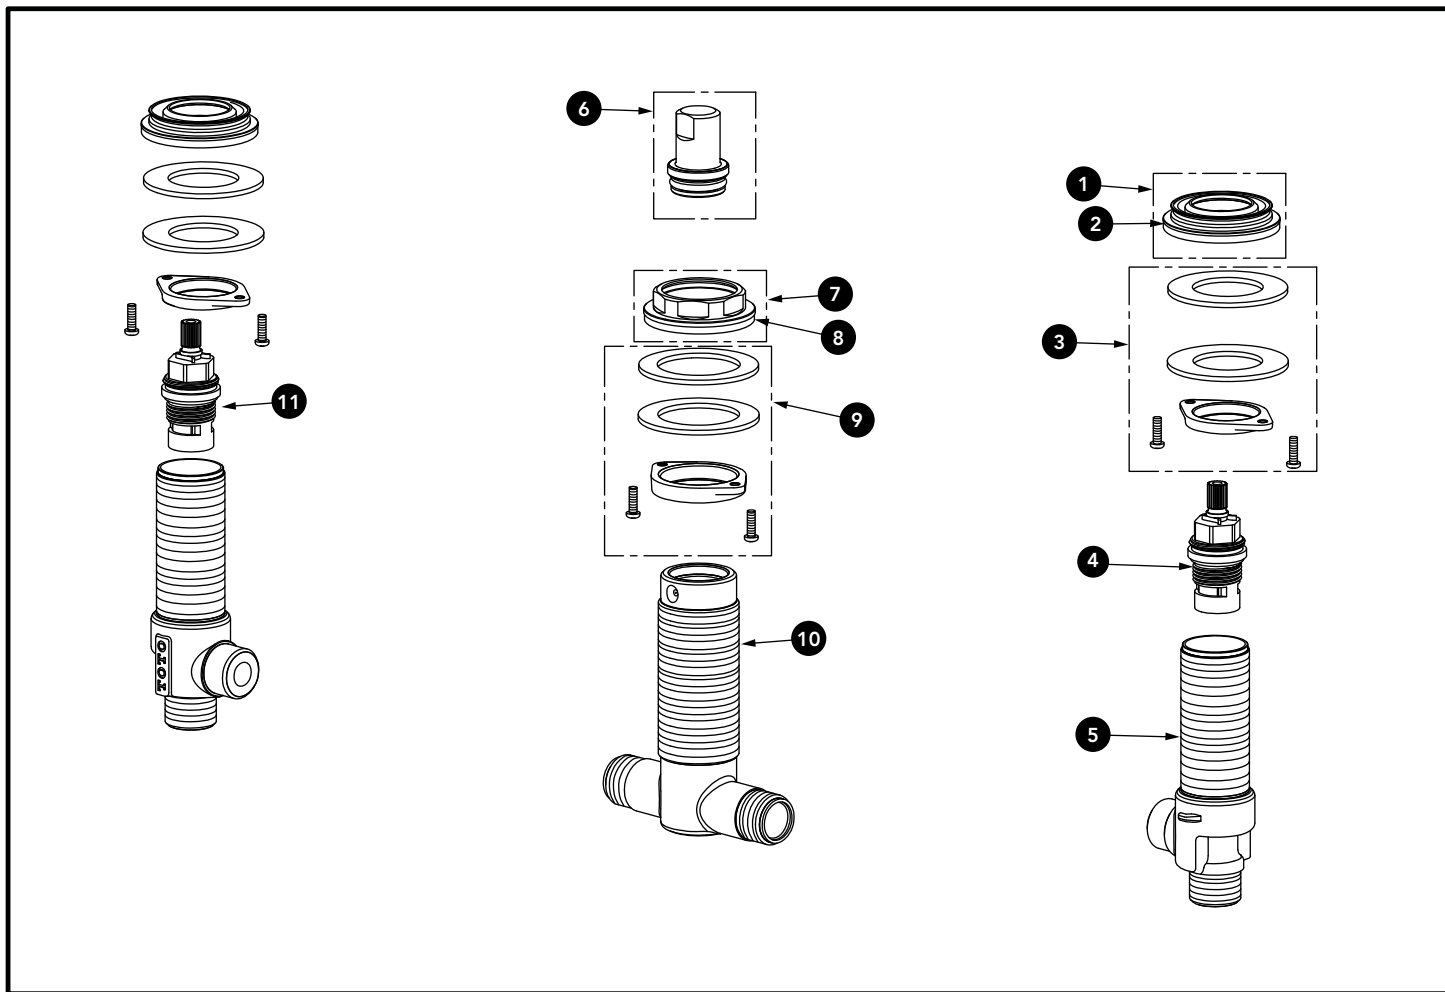

Roman Tub Filler Valve (3-Hole)

Item	Part	Description
1	THP5165	Collar
2	THP5166	Foam Gasket
3	THP5167	Rubber Gasket+Metal Washer +Mounting Nut+Mounting Screws
4	THP4040	Cartridge (COLD)
5	THP5297	Valve Body
6	THP5193	Plug Cover
7	THP5194	Collar
8	THP5195	Foam Gasket
9	THP5196	Rubber Gasket+Metal Washer +Mounting Nut+Mounting Screws
10	THP5197	Diverter Body
11	THP4021	Cartridge (HOT)