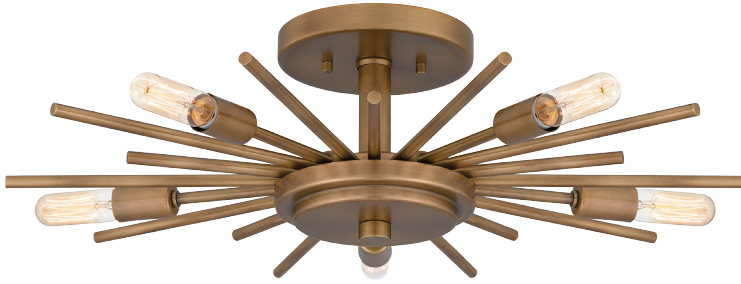

MESQUITE

Finish: Matte Black, Weathered Brass

The Mesquite semi-flush mount radiates modern style with its geometric sputnik design and choice of matte black or weathered brass finish. Hang this versatile piece in a variety of spaces including a bedroom, hallway, home office, or living room. Pair with vintage filament bulbs for an added element of flair.

Interior

QSF6158WS

6.5" H x 22" W x 22" D

Finish: Weathered Brass

5 - 60W Candelabra Base (Not Included)

ETL Listed Location: Damp