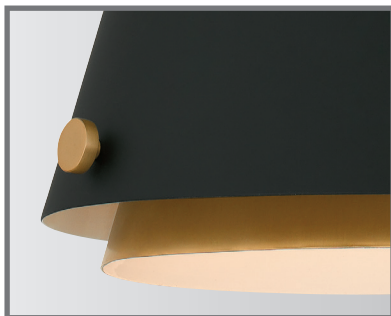

Metal drum shade features double layer design - matte black outer with brushed weathered brass inner shade