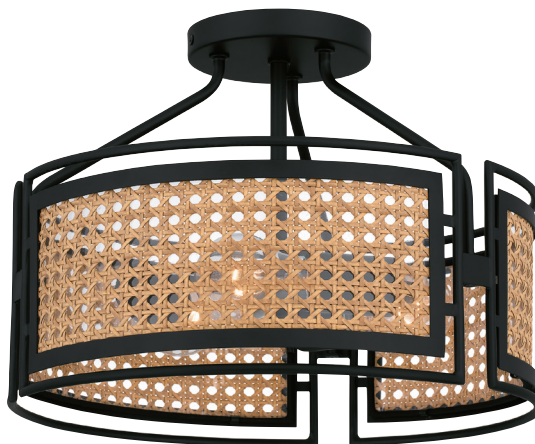

PYA2818MBK
19.5" H x 18" W x 18" D
3 - 100W Medium Base (Not Included)
Hanging Height: Min: 23.00" - Max: 72.00"
ETL Listed Location: Damp

PYA1714MBK
10.5" H x 14.5" W x 14.5" D
3 - 100W Medium Base (Not Included)
ETL Listed Location: Damp
(NOT TO SCALE)

Pendants