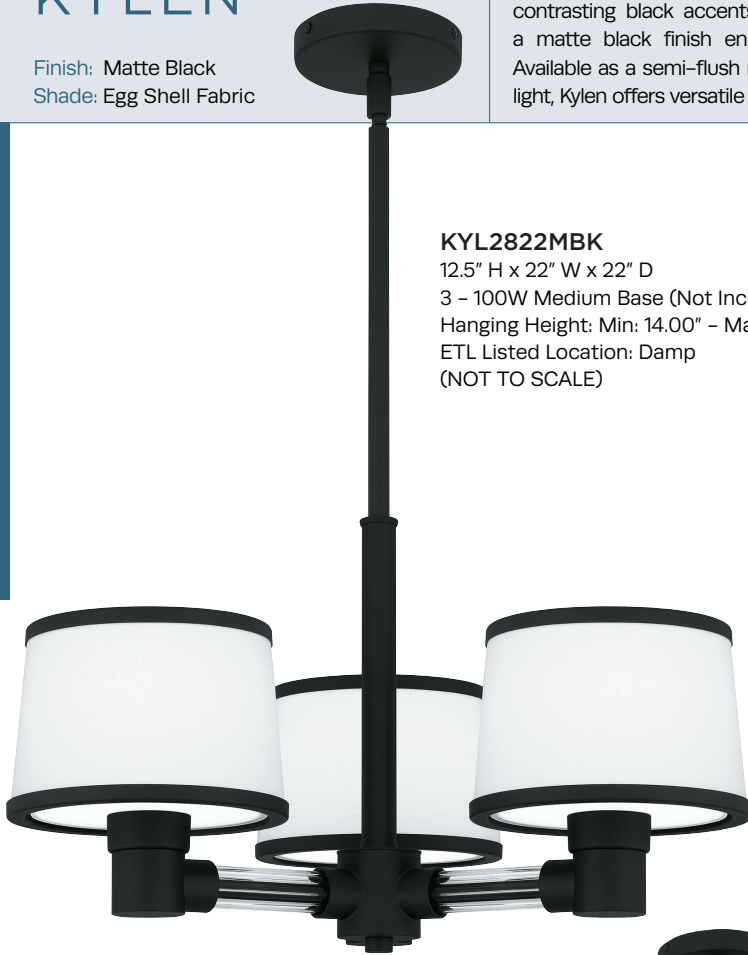

KYLEN

Finish: Matte Black
Shade: Egg Shell Fabric

The Kyles collection is classic with a modern spin. The drum shades feature an egg-shell fabric with contrasting black accents along the edges, while a matte black finish enhances the overall look. Available as a semi-flush mount, pendant, or island light, Kyles offers versatile styling in any space.

Interior

KYL2822MBK

12.5" H x 22" W x 22" D
3 - 100W Medium Base (Not Included)
Hanging Height: Min: 14.00" - Max: 52.00"
ETL Listed Location: Damp
(NOT TO SCALE)