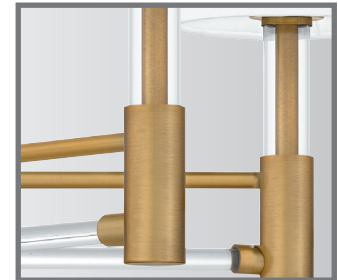

GCN5026AB

21.75" H x 26" W x 26" D
5 - 60W Candelabra Base (Not Included)
Hanging Height: Min: 25.00" - Max: 74.00"
ETL Listed Location: Damp

Clear linear accents add glamour and shine