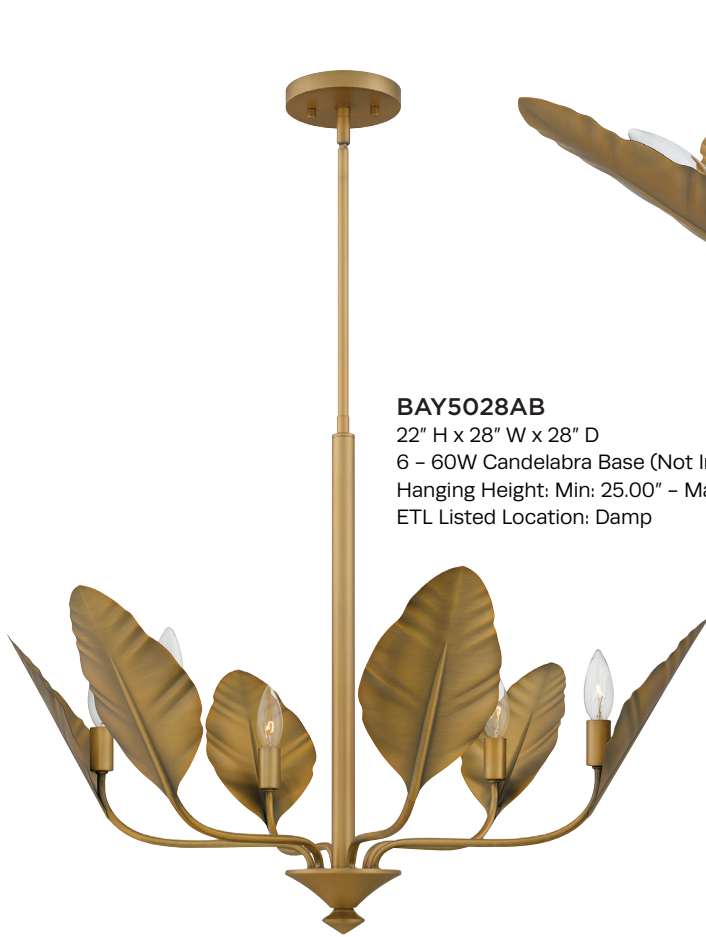

MER5028VG

36.25" H x 28" W x 28" D

5 - 60W Candelabra Base (Not Included)

Hanging Height: Min: 40.00" - Max: 89.00"

ETL Listed Location: Damp

SUNDAY

Finish: Aged Brass

Aged brass and clear crystal glass beads make an elegant pairing in the Sunday collection. Available as a semi-flush mount or mini chandelier, Sunday adds a hint of glamour to any foyer, home office, dining room, or living room. Hang this versatile fixture in a variety of settings for instant luxury.

MIC638BGD

10.5" H x 38" W x 18" D
6 - 60W Candelabra Base (Not Included)
Hanging Height: Min: 13.00" - Max: 49.00"
ETL Listed Location: Damp

Nature and luxury come together flawlessly in the Bayley collection. Large leaf accents flourish in an aged brass finish, giving new life to the flowing curved lines and slender candle sleeves. Bayley is available as a semi-flush mount or chandelier, making it a perfect addition for a variety of interiors.

BAYLEY

Finish: Aged Brass
Shade: Metal

Chandeliers

BAY5028AB

22" H x 28" W x 28" D
6 - 60W Candelabra Base (Not Included)
Hanging Height: Min: 25.00" - Max: 61.00"
ETL Listed Location: Damp

BAY1718AB

10" H x 18.5" W x 18.5" D
4 - 60W Candelabra Base (Not Included)
ETL Listed Location: Damp
(NOT TO SCALE)

DSL638W

16.5" H x 38" W x 14" D
6 - 60W Candelabra Base (Not Included)
Hanging Height: Min: 21.00" - Max: 57.00"
ETL Listed Location: Damp

CALLIOPE

Finish: Matte Black

Calliope makes a bold industrial statement with its sculptural, geometric design. Matte black rings of different sizes encircle the round silhouette for a unique spiraling effect. Choose from a flush mount light with opal etched glass or a candle-style chandelier, allowing you to customize to your setting.