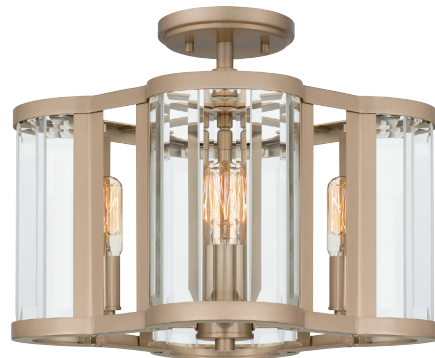

See pages 31 and 56 for matching fixtures in this collection

QSF6193MBK

11.5" H x 15" W x 15" D

Finish: Matte Black

4 - 60W Candelabra Base (Not Included)

ETL Listed Location: Damp

QSF6193BGD

11.5" H x 15" W x 15" D