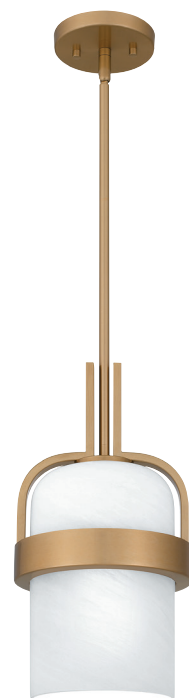

Clear glass pairs with unique speckled terrazzo for added drama and style

DUVAL
QPP6174AB
15.25" H x 8" W x 8" D
Finish: Aged Brass
1 - 100W Medium Base (Not Included)
Hanging Height: Min: 20.00" - Max: 60.00"
ETL Listed Location: Damp
Shade: Alabaster Glass