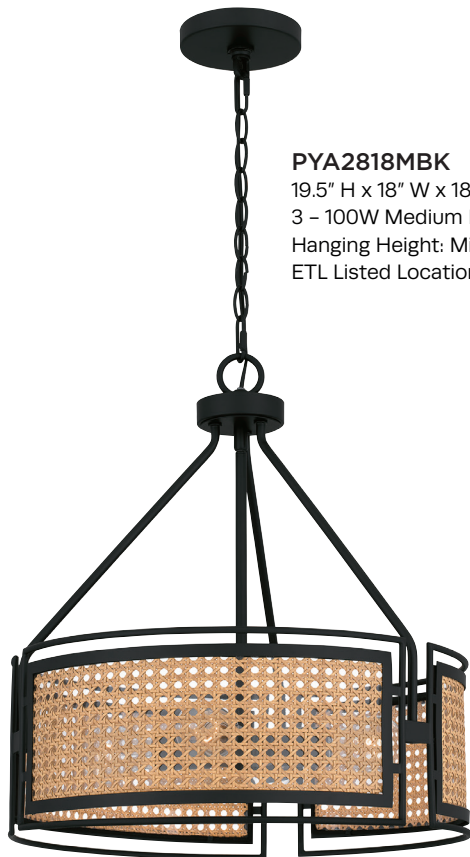

With a geometric matte black silhouette and pretty rattan shade, Priya is the essence of global design. The unique basketweave design of the rattan shade emits a soft, warm glow. Available in a semi-flush mount or pendant light, Priya makes a cool statement in any foyer, hallway, living room, or home office.

PRIYA

Finish: Matte Black
Shade: Rattan Caning

QUOIZEL
NATURALS

PYA2818MBK
19.5" H x 18" W x 18" D
3 - 100W Medium Base (Not Included)
Hanging Height: Min: 23.00" - Max: 72.00"
ETL Listed Location: Damp