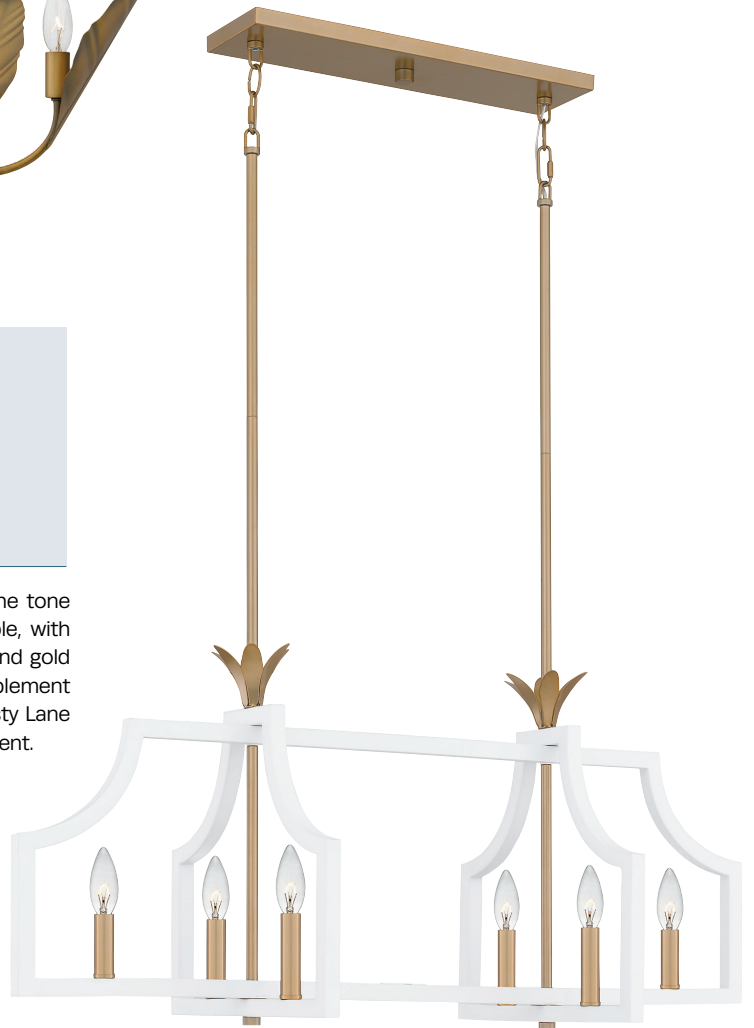

Nature and luxury come together flawlessly in the Bayley collection. Large leaf accents flourish in an aged brass finish, giving new life to the flowing curved lines and slender candle sleeves. Bayley is available as a semi-flush mount or chandelier, making it a perfect addition for a variety of interiors.

BAYLEY

Finish: Aged Brass
Shade: Metal

Chandeliers

BAY5028AB

22" H x 28" W x 28" D
6 - 60W Candelabra Base (Not Included)
Hanging Height: Min: 25.00" - Max: 61.00"
ETL Listed Location: Damp

BAY1718AB

10" H x 18.5" W x 18.5" D
4 - 60W Candelabra Base (Not Included)
ETL Listed Location: Damp
(NOT TO SCALE)

DUSTY LANE

Finish: White

A white metal frame and light gold accents set the tone for Dusty Lane. The effect is fresh and fashionable, with a subtle nod to nature. With its open framework and gold leaf motifs, this linear chandelier is the perfect complement to coastal or modern farmhouse design. Hang Dusty Lane over a kitchen island or table for a beautiful statement.

DSL638W

16.5" H x 38" W x 14" D
6 - 60W Candelabra Base (Not Included)
Hanging Height: Min: 21.00" - Max: 57.00"
ETL Listed Location: Damp