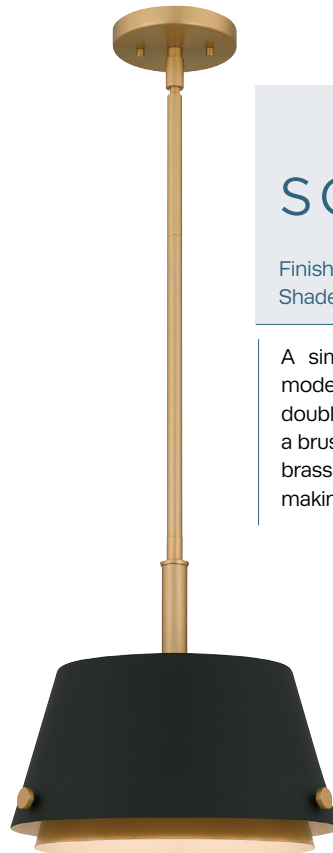

ALWYN

Finish: Aged Brass, Brushed Nickel
Shade: Metal

QPP6183AB
24.25" H x 13.75" W x 13.75" D
Finish: Aged Brass
1 - 100W Medium Base (Not Included)
Hanging Height: Min: 30.00" - Max: 66.00"
ETL Listed Location: Damp
(NOT TO SCALE)

QPP6183BN
24.25" H x 13.75" W x 13.75" D
Finish: Brushed Nickel
1 - 100W Medium Base (Not Included)
Hanging Height: Min: 30.00" - Max: 66.00"
ETL Listed Location: Damp

Metal drum shade features double layer design - matte black outer with brushed weathered brass inner shade