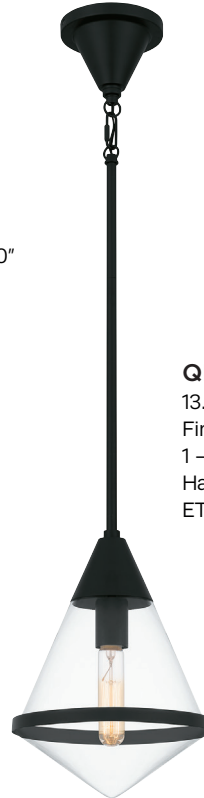

XANDER

Finish: Antique Nickel
Shade: Clear Glass

With a clear glass shade and sleek antique nickel finish, the Xander mini pendant adds the perfect transitional touch to any room. Xander features a simple silhouette with softly angled lines, adding a touch of modern style. Hang Xander by itself or in a grouping over a kitchen island, bar area, or table.

QPP6190AN
13" H x 5" W x 5" D
1 - 60W Candelabra Base (Not Included)
Hanging Height: Min: 15.00" - Max: 109.00"
ETL Listed Location: Damp

Clean lines and a bold geometric shape make Hidalgo a standout piece in any living space. Clear glass enhances the unique and transitional silhouette, finished in your choice of brushed nickel or matte black. Hang Hidalgo mini pendants alone or in a grouping over a kitchen island, bar area, or over a table.

HIDALGO

Finish: Brushed Nickel, Matte Black
Shade: Clear Glass

QPP6160BN
13.5" H x 9.5" W x 9.5" D
Finish: Brushed Nickel
1 - 60W Medium Base (Not Included)
Hanging Height: Min: 21.00" - Max: 57.00"
ETL Listed Location: Damp
(NOT TO SCALE)