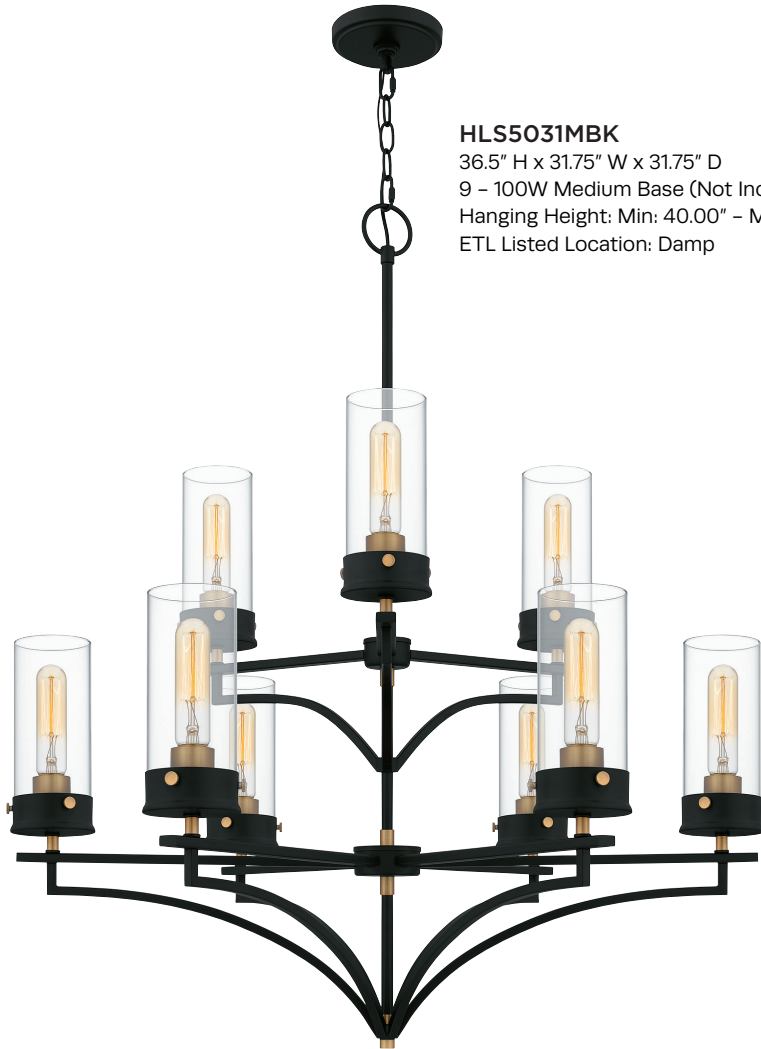

MRN5030IB

26" H x 30" W x 30" D
9 - 60W Candelabra Base (Not Included)
Hanging Height: Min: 30.00" - Max: 79.00"
ETL Listed Location: Damp

Hillside spotlights modern industrial style. Thin matte black arms are accentuated by clear glass shades and warm brass accents, adding a striking contrast to the clean lines and geometric silhouette. The Hillside chandelier is available in two sizes to easily coordinate with a variety of home décor styles.

HILLSIDE

Finish: Matte Black
Shade: Clear Glass

HLS5031MBK

36.5" H x 31.75" W x 31.75" D
9 - 100W Medium Base (Not Included)
Hanging Height: Min: 40.00" - Max: 137.00"
ETL Listed Location: Damp

Clear glass shades with aged brass accents

HLS5026MBK

28.5" H x 26.25" W x 26.25" D
5 - 100W Medium Base (Not Included)
Hanging Height: Min: 32.00" - Max: 81.00"
ETL Listed Location: Damp
(NOT TO SCALE)

DAPHNE

Finish: Matte Black
Shade: Clear Ice Glass