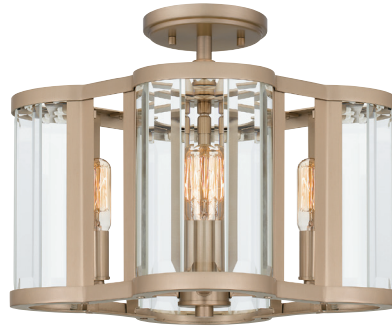

Interior

QP6193BGD

10.75" H x 15" W x 15" D

Finish: Bronze Gold

4 - 60W Candelabra Base (Not Included)

Hanging Height: Min: 12.00" - Max: 50.00"

ETL Listed Location: Damp

(NOT TO SCALE)