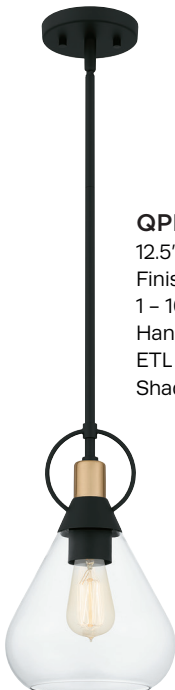

QPP6187MBK
12.5" H x 8" W x 8" D
Finish: Matte Black
1 - 100W Medium Base (Not Included)
Hanging Height: Min: 16.00" - Max: 52.00"
ETL Listed Location: Damp
Shade: Clear Glass