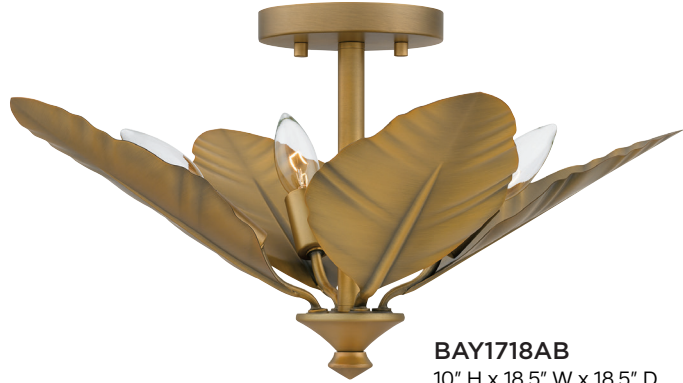

MIC638BGD

10.5" H x 38" W x 18" D
6 - 60W Candelabra Base (Not Included)
Hanging Height: Min: 13.00" - Max: 49.00"
ETL Listed Location: Damp

Nature and luxury come together flawlessly in the Bayley collection. Large leaf accents flourish in an aged brass finish, giving new life to the flowing curved lines and slender candle sleeves. Bayley is available as a semi-flush mount or chandelier, making it a perfect addition for a variety of interiors.

BAYLEY

Finish: Aged Brass
Shade: Metal

Chandeliers

BAY5028AB

22" H x 28" W x 28" D
6 - 60W Candelabra Base (Not Included)
Hanging Height: Min: 25.00" - Max: 61.00"
ETL Listed Location: Damp

BAY1718AB

10" H x 18.5" W x 18.5" D
4 - 60W Candelabra Base (Not Included)
ETL Listed Location: Damp
(NOT TO SCALE)

DSL638W

16.5" H x 38" W x 14" D
6 - 60W Candelabra Base (Not Included)
Hanging Height: Min: 21.00" - Max: 57.00"
ETL Listed Location: Damp

CALLIOPE

Finish: Matte Black

Calliope makes a bold industrial statement with its sculptural, geometric design. Matte black rings of different sizes encircle the round silhouette for a unique spiraling effect. Choose from a flush mount light with opal etched glass or a candle-style chandelier, allowing you to customize to your setting.