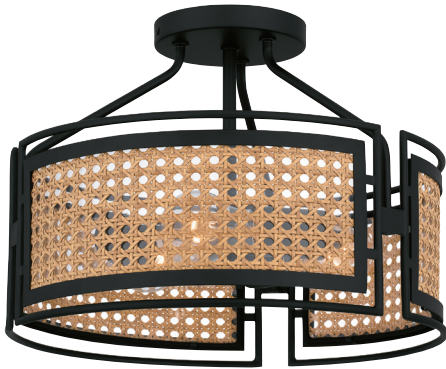

QUOIZEL
NATURALS

PRIYA

PYA1714MBK

10.5" H x 14.5" W x 14.5" D

Finish: Matte Black

3 - 100W Medium Base (Not Included)

ETL Listed Location: Damp

Shade: Rattan Caning

See page 33 for matching pendant in this collection