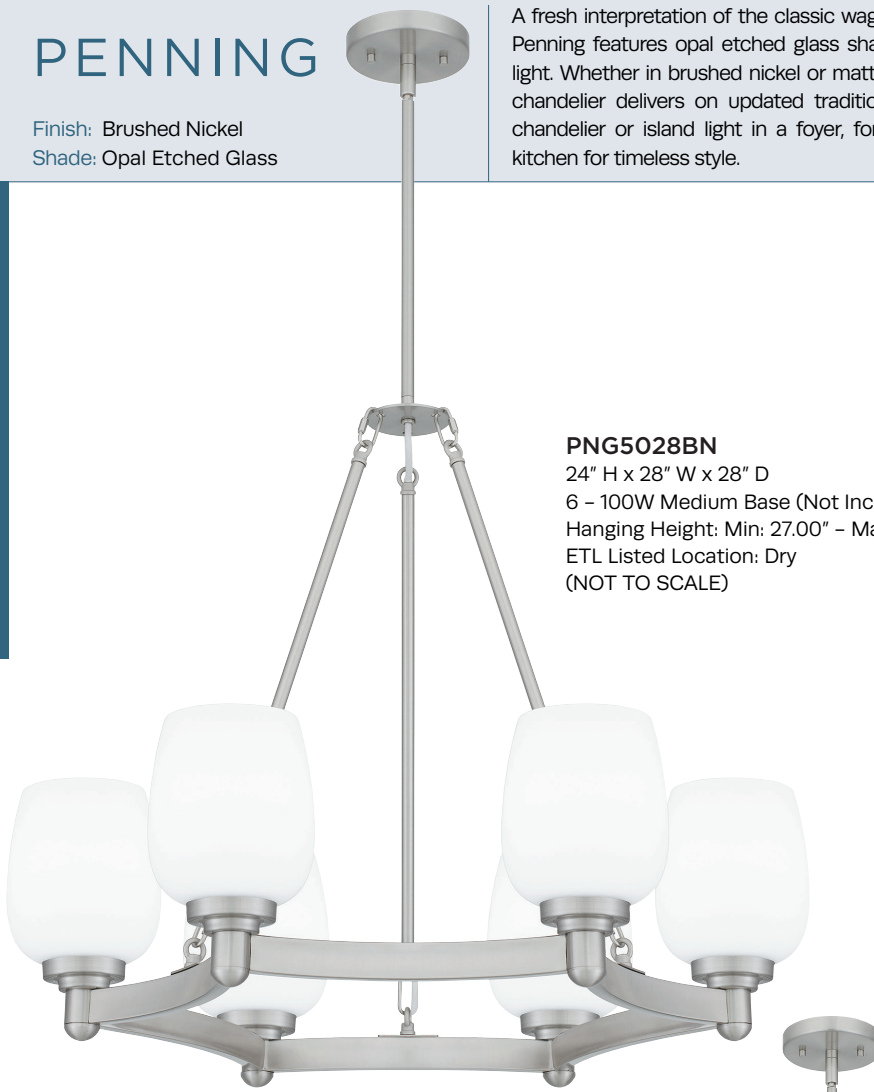

PENNING

Finish: Brushed Nickel
Shade: Opal Etched Glass

A fresh interpretation of the classic wagon wheel silhouette, Penning features opal etched glass shades that softly cast light. Whether in brushed nickel or matte black, the Penning chandelier delivers on updated traditional style. Hang this chandelier or island light in a foyer, formal dining room or kitchen for timeless style.

PNG5028BN

24" H x 28" W x 28" D
6 - 100W Medium Base (Not Included)
Hanging Height: Min: 27.00" - Max: 63.00"
ETL Listed Location: Dry
(NOT TO SCALE)