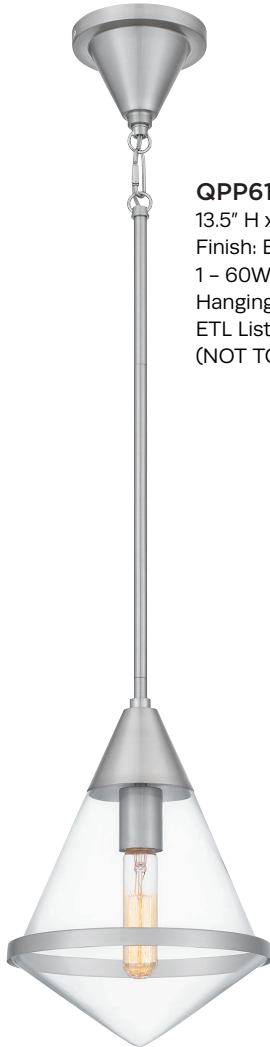

Clean lines and a bold geometric shape make Hidalgo a standout piece in any living space. Clear glass enhances the unique and transitional silhouette, finished in your choice of brushed nickel or matte black. Hang Hidalgo mini pendants alone or in a grouping over a kitchen island, bar area, or over a table.

HIDALGO

Finish: Brushed Nickel, Matte Black
Shade: Clear Glass

QPP6160BN
13.5" H x 9.5" W x 9.5" D
Finish: Brushed Nickel
1 - 60W Medium Base (Not Included)
Hanging Height: Min: 21.00" - Max: 57.00"
ETL Listed Location: Damp
(NOT TO SCALE)