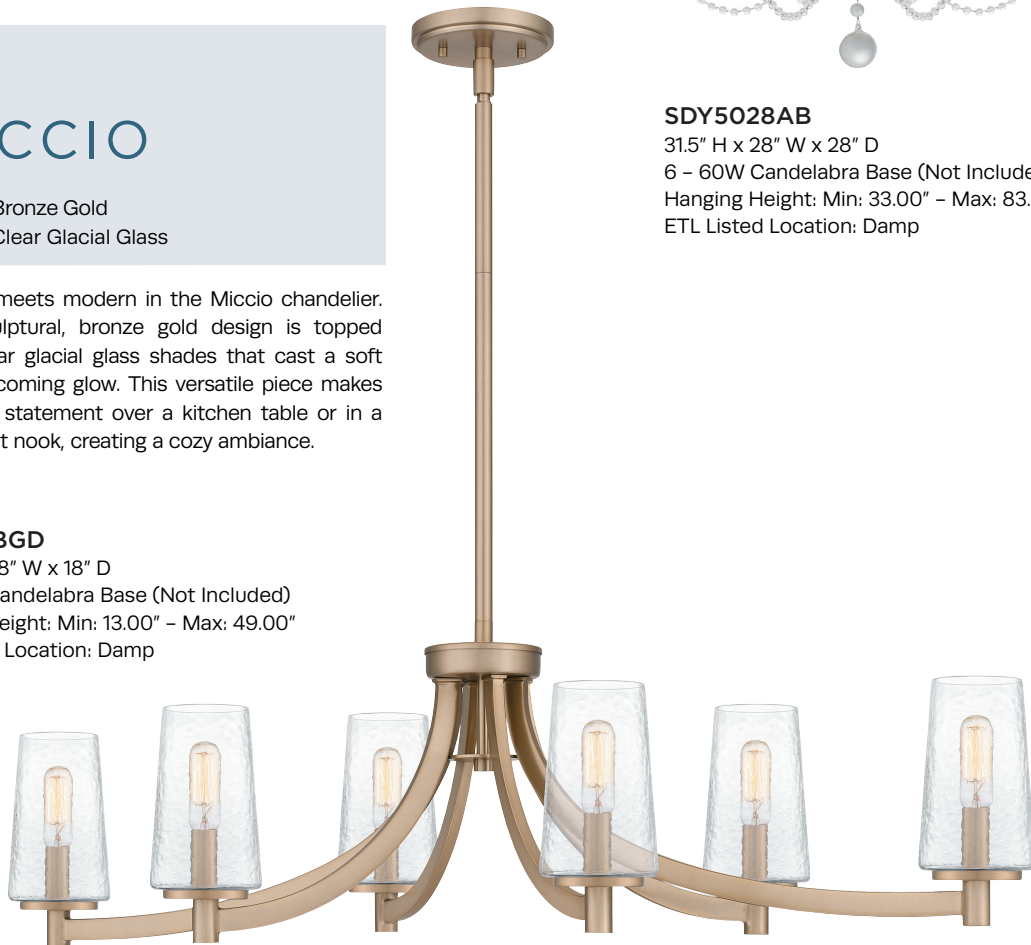

MIC638BGD

10.5" H x 38" W x 18" D
6 - 60W Candelabra Base (Not Included)
Hanging Height: Min: 13.00" - Max: 49.00"
ETL Listed Location: Damp