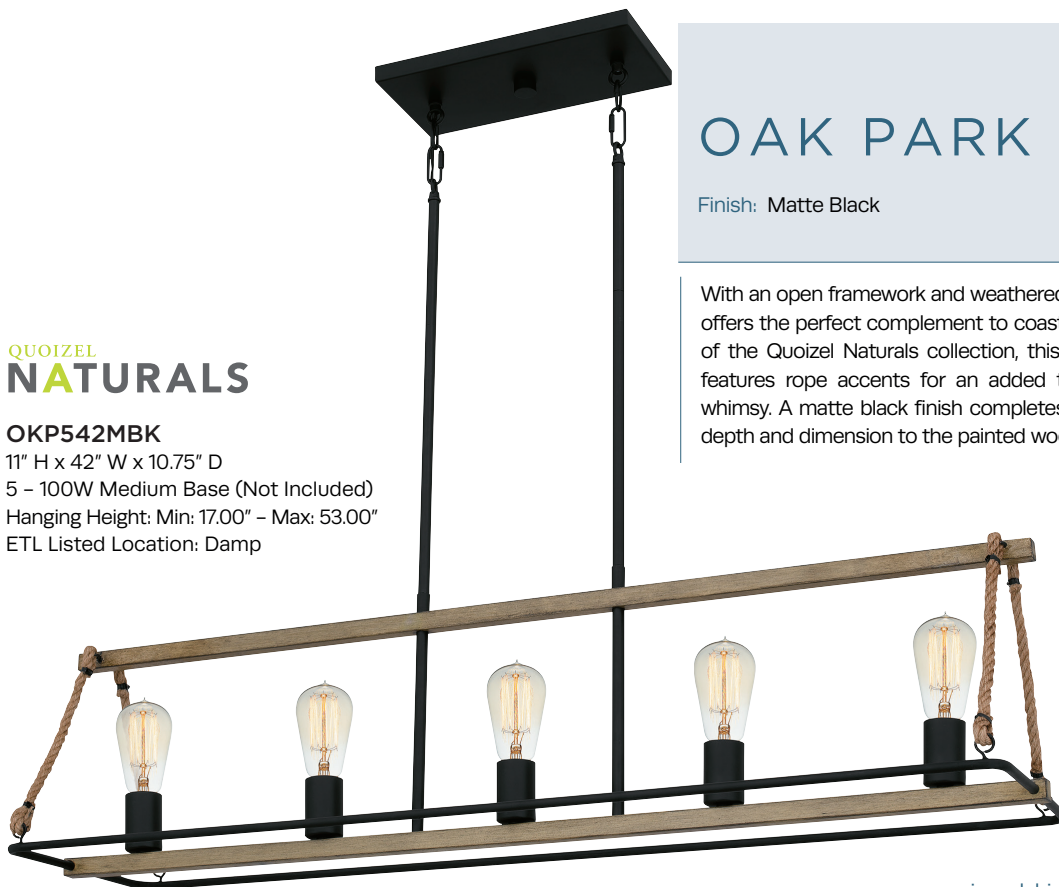

Chandeliers

OAK PARK

Finish: Matte Black

QUOIZEL NATURALS

OKP542MBK

11" H x 42" W x 10.75" D
5 - 100W Medium Base (Not Included)
Hanging Height: Min: 17.00" - Max: 53.00"
ETL Listed Location: Damp

With an open framework and weathered styling, Oak Park offers the perfect complement to coastal design. As part of the Quoizel Naturals collection, this linear chandelier features rope accents for an added touch of nautical whimsy. A matte black finish completes the look, adding depth and dimension to the painted wood frame.

CELESTE

Finish: Matte Black
Shade: Clear Crystal Glass

With a combination of clear crystal glass and chrome accents, the Celeste collection is truly stunning. The fixture is bordered with spiraled sleek metal rods that are angled and intersect to create a dazzling effect. A matte black frame completes the look, adding modern contrast to your choice of flush mount or island light.