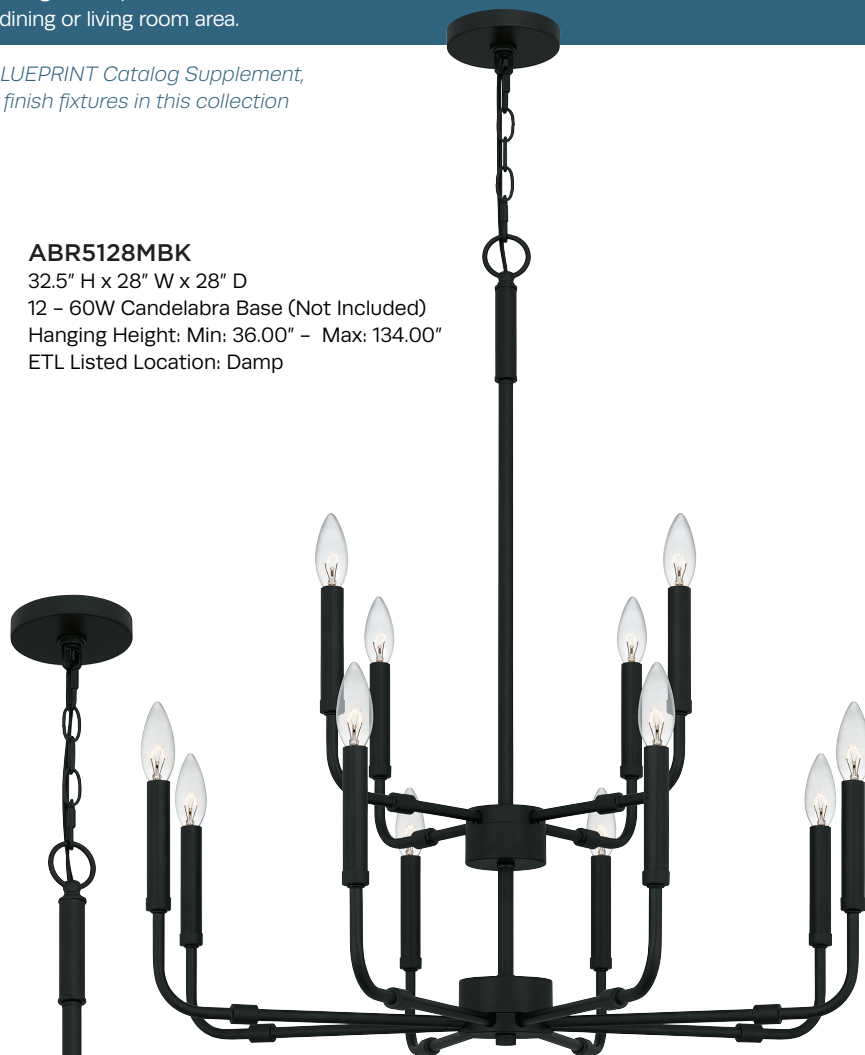

Hanging Height: Min: 36.00" - Max: 134.00"

ETL Listed Location: Damp

ABR5132MBK

36.5" H x 32" W x 32" D

18 - 60W Candelabra Base (Not Included)

Hanging Height: Min: 40.00" - Max: 138.00"

ETL Listed Location: Damp