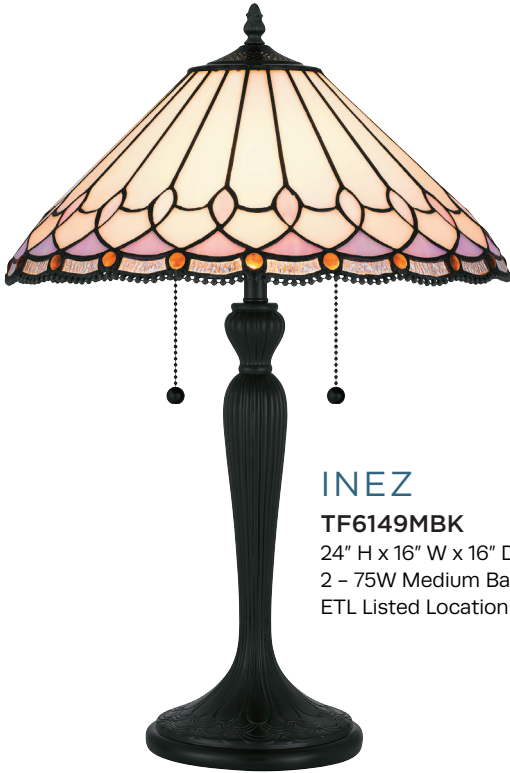

TIFFANY STYLE TABLE LAMPS

Finish: Matte Black
Shade: Multicolor Tiffany Art Glass

Interior

INEZ
TF6149MBK
24" H x 16" W x 16" D
2 - 75W Medium Base (Not Included)
ETL Listed Location: Portable