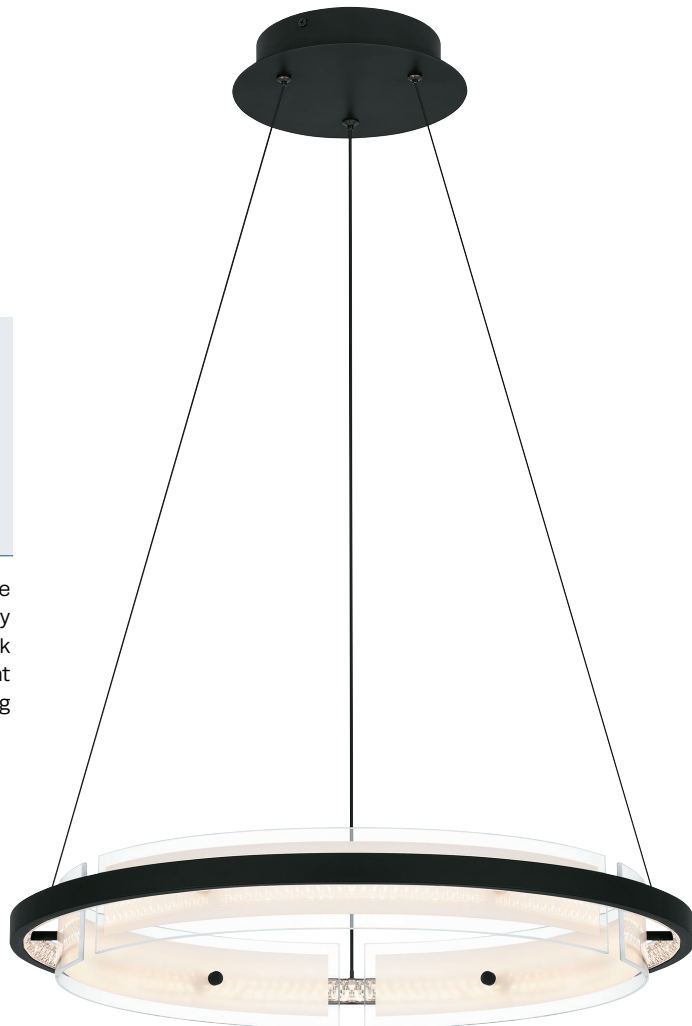

AERO

Finish: Aged Brass
Shade: Clear Glass

A dual glass shade gives Aero depth and visual intrigue. On the outside, an oversized clear glass shade creates a classic impression. The inner shade, made of frosted glass, creates a warm glow that complements Aero's aged brass finish. Part of the popular Platinum by Quoizel collection, the Aero pendant pairs perfectly with transitional or contemporary spaces.

Interior

PCAER1511AB
18.25" H x 11.75" W x 11.75" D
1 - 100W Medium Base (Not Included)
Hanging Height: Min: 24.00" - Max: 108.00"
ETL Listed Location: Damp

MALIK

Finish: Matte Black
Shade: Clear Glass

Simple construction and minimal styling elevate the frosted glass detail of Malik. A clean and contemporary ring defines the pendant, featuring a matte black finish for a sharp contrast. An integrated LED light source shines through the clear shade, sparkling brilliantly as it touches each frosted glass accent.

PCMLK2820MBK
3" H x 20" W x 20" D
Integrated LED
Lumens: Delivered 1500 | Initial 3100
Kelvin 3000, CRI 90
Hanging Height: Min: 11.00" - Max: 100.00"
ETL Listed Location: Damp