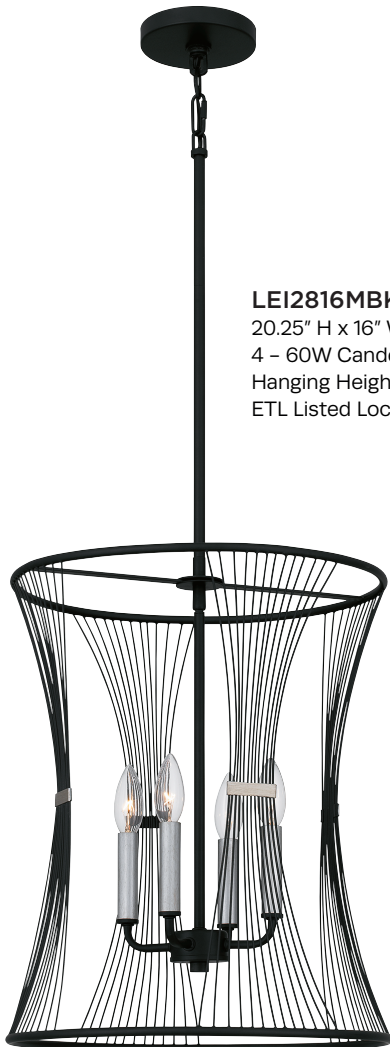

BIK1510MBK

8.75" H x 10" W x 10" D
1 - 100W Medium Base (Not Included)
Hanging Height: Min: 10.00" - Max: 48.00"
ETL Listed Location: Damp

See page 21 for matching linear chandelier in this collection

Sculptural, modern art meets elements of rustic styling in this bold, new collection. Available as either a semi-flush mount or pendant light, Appleton features a layered metal shade and a classic matte black finish. The metal shade has soft alternating curves and a slightly distressed wood-tone finish, giving it a unique and artful vibe.

APPLETON

Finish: Matte Black
Shade: Metal

APL1716MBK
9.25" H x 16" W x 16" D
2 - 100W Medium Base (Not Included)
ETL Listed Location: Damp
(NOT TO SCALE)

APL2816MBK
6.75" H x 16" W x 16" D
2 - 100W Medium Base (Not Included)
Hanging Height: Min: 9.00" - Max: 45.00"
ETL Listed Location: Damp

Pendants

LEILAND

Finish: Matte Black

LEI2816MBK
20.25" H x 16" W x 16" D
4 - 60W Candelabra Base (Not Included)
Hanging Height: Min: 27.00" - Max: 63.00"
ETL Listed Location: Damp

The Leiland collection is a modern piece of functional art. Thin, iron-like lines are banded together with brushed silver accents for a unique and industrial feel. Leiland is available as a semi-flush mount or pendant light, making it a perfect choice in any hallway, kitchen, living room, or home office space.

LEI1714MBK
13" H x 14" W x 14" D
4 - 60W Candelabra Base (Not Included)
ETL Listed Location: Damp
(NOT TO SCALE)

GLINDA

Finish: Brushed Weathered Brass
Shade: Clear Glass

Glinda elevates modern design for a unique and artful effect. Available in either a semi-flush mount or pendant light, this glamorous piece features clear glass orbs and a brushed weathered brass finish. Hang Glinda in a variety of interior settings, and pair with vintage filament bulbs for maximum flair.