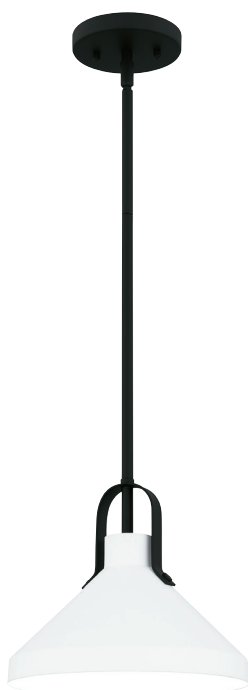

BIK1510MBK

8.75" H x 10" W x 10" D
1 - 100W Medium Base (Not Included)
Hanging Height: Min: 10.00" - Max: 48.00"
ETL Listed Location: Damp

See page 21 for matching linear chandelier in this collection