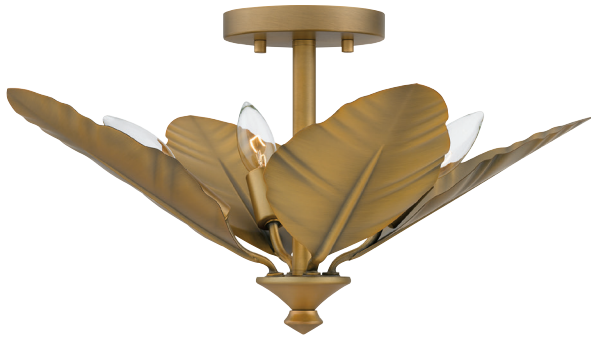

BAYLEY

BAY1718AB

10" H x 18.5" W x 18.5" D

Finish: Aged Brass

4 - 60W Candelabra Base (Not Included)

ETL Listed Location: Damp

Shade: Metal

See page 9 for matching chandelier in this collection