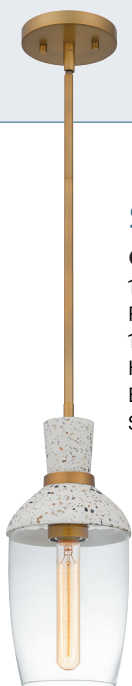

ASHER

Finish: Brushed Nickel, Matte Black
Shade: Clear Line Glass

Clear line glass adds major visual intrigue in the Asher mini pendant. The sleek, minimalist design accentuates the unique glass shade and is highlighted by your choice of brushed nickel or matte black finish. Hang mini pendants alone or in a grouping over a kitchen island, bar area, or table setting.

Interior | Pendants

QPP6165MBK
14.75" H x 8" W x 8" D
1 - 100W Medium Base (Not Included)
Hanging Height: Min: 24.00" - Max: 54.00"
ETL Listed Location: Damp

Unique glass shade with clear glass lines adds visual intrigue

QPP6165BN
14.75" H x 8" W x 8" D
1 - 100W Medium Base (Not Included)
Hanging Height: Min: 24.00" - Max: 54.00"
ETL Listed Location: Damp
(NOT TO SCALE)

SPRINGSTEEN
QPP6189AB
13.75" H x 6.25" W x 6.25" D
Finish: Aged Brass
1 - 100W Medium Base (Not Included)
Hanging Height: Min: 16.00" - Max: 52.00"
ETL Listed Location: Damp
Shade: Clear Glass

Clear glass pairs with unique speckled terrazzo for added drama and style

DUVAL
QPP6174AB
15.25" H x 8" W x 8" D
Finish: Aged Brass
1 - 100W Medium Base (Not Included)
Hanging Height: Min: 20.00" - Max: 60.00"
ETL Listed Location: Damp
Shade: Alabaster Glass