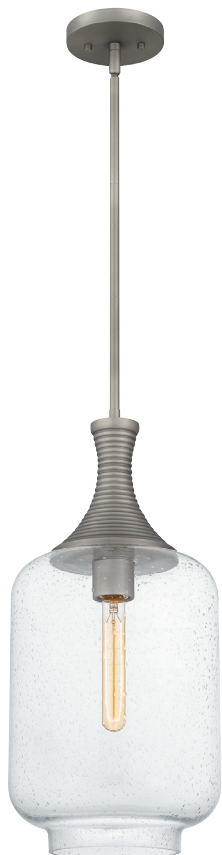

The Driscoll pendant offers eye-catching, modern styling for every room. Alternating sizes of cylindrical shades overlap for a cool, layering effect reminiscent of a waterfall. Choose from a classic polished chrome finish with clear glass shades or a bold matte black finish with clear etched glass.

DRISCOLL

Finish: Polished Chrome, Matte Black
Shade: Clear Glass, Clear Etched Glass

Alternating sizes of cylindrical shades overlap for a cool, layering effect reminiscent of a waterfall

QPP6186C

14.75" H x 10" W x 10" D
Finish: Polished Chrome
1 - 100W Medium Base (Not Included)
Hanging Height: Min: 17.00" - Max: 53.00"
ETL Listed Location: Damp
Shade: Clear Glass

QPP6186MBK

14.75" H x 10" W x 10" D
Finish: Matte Black
1 - 100W Medium Base (Not Included)
Hanging Height: Min: 17.00" - Max: 53.00"
ETL Listed Location: Damp
Shade: Clear Etched Glass
(NOT TO SCALE)

Pendants

LANGLEY

Finish: Antique Nickel
Shade: Clear Seedy Glass

Clear seedy glass adds major visual intrigue in the Langley pendant. The cylindrical shade opens at the bottom for streamlined illumination and easy access, while the ribbed antique nickel finish adds an artful flair to the top of the shade. Hang Langley alone or in a grouping over a kitchen island, bar area, or table.

QPP6197AN

21.5" H x 10" W x 10" D
1 - 100W Medium Base (Not Included)
Hanging Height: Min: 24.00" - Max: 60.00"
ETL Listed Location: Damp