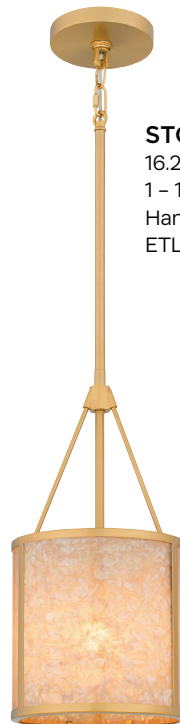

STO1508BRG
16.25" H x 8" W x 8" D
1 - 100W Medium Base (Not Included)
Hanging Height: Min: 20.00" - Max: 56.00"
ETL Listed Location: Damp