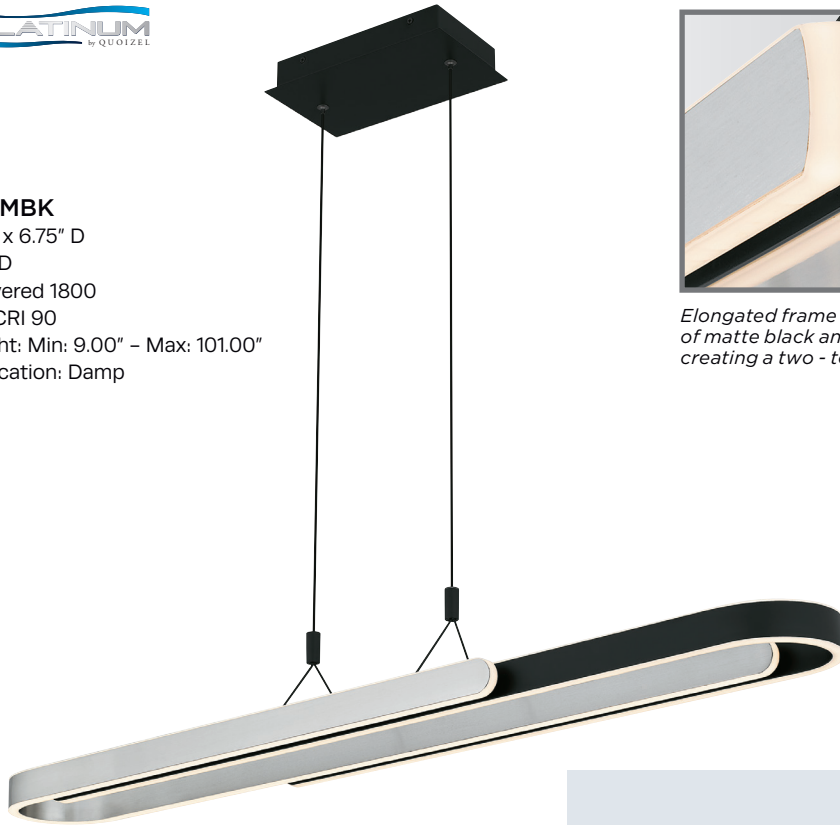

## PCCOT148BRG

2.5" H x 48" W x 1.25" D  
Finish: Brushed Gold  
Integrated LED  
Lumens: Delivered 1470  
Kelvin 3000, CRI 90  
Hanging Height: Min: 8.00" – Max: 98.00"  
ETL Listed Location: Damp

With a striking silhouette and bold, clean lines, the Mira linear chandelier is a beautiful new addition to the popular Platinum by Quoizel collection. The elongated frame features a combination of matte black and brushed nickel for a cool, two-tone effect. An integrated LED light source is included, making Mira a smart choice over any contemporary kitchen island, bar area, or dining room.

## PCMRR142MBK

7" H x 41.5" W x 6.75" D

Integrated LED

Lumens: Delivered 1800

Kelvin 3000, CRI 90

Hanging Height: Min: 9.00" - Max: 101.00"

ETL Listed Location: Damp

*Elongated frame features a combination of matte black and brushed nickel, creating a two-tone effect*

# REESE

Finish: Matte Black

Shade: Clear Crystal Glass

With a combination of matte black and crystal, the Reese linear chandelier is a stunning addition to any space. An integrated LED light source shines through clear crystal glass for a sparkling, glamorous effect. Part of the popular Platinum by Quoizel collection, Reese lends itself perfectly to any modern or contemporary kitchen island or dining room table.