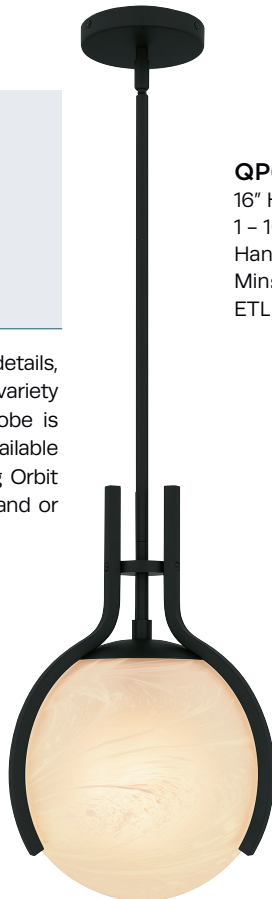

QP6741MBK

16" H x 11.25" W x 11.25" D
1 - 100W Medium Base (Not Included)
Hanging Height: Min: 23.00" - Max: 53.00"
ETL Listed Location: Damp