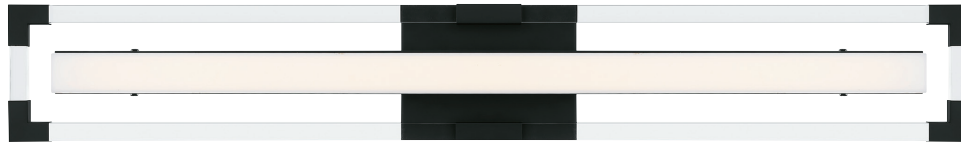

## PCEIA8524MBK

4.5" H x 24" W x 3" D

Integrated LED

Lumens: Delivered 1500

Kelvin 3000-4000-5000 Switch, CRI 90

ETL Listed Location: Damp