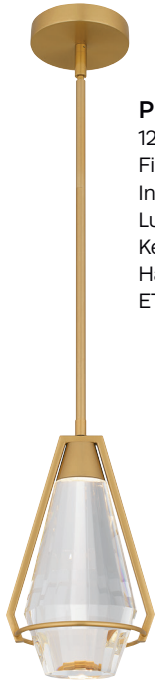

LUCA

Finish: Brushed Gold or Matte Black
Shade: Clear Crystal Glass

With clear crystal glass and a sleek finish, Luca mini pendant lights add a touch of modern elegance to any room. The clear crystal glass shade emits a dazzling glow, casting beautiful shadows across the ceiling when lit. Choose from brushed gold or matte black, and hang Luca in any kitchen, bedroom, or any other living space you want to make a pretty statement. An integrated LED light source is included for long-lasting illumination.

Interior | Mini-Pendants

PCLUA1507BRG
12.5" H x 7" W x 6" D
Finish: Brushed Gold
Integrated LED
Lumens: Delivered 400
Kelvin 3000, CRI 90
Hanging Height: Min: 15.00" - Max: 51.00"
ETL Listed Location: Damp