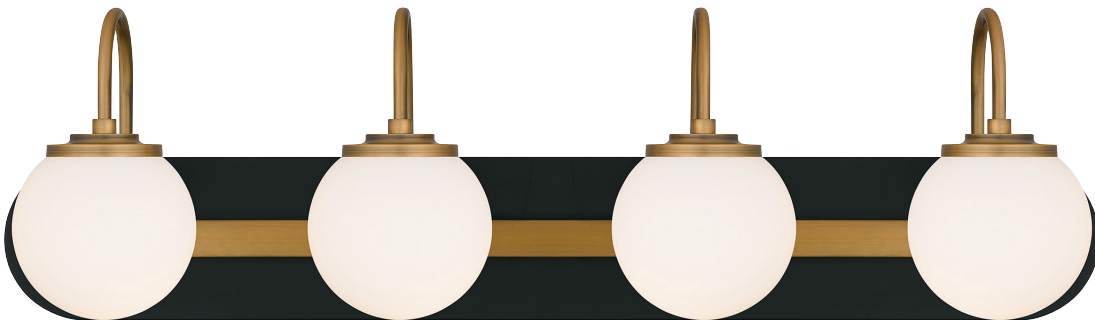

DES8631MBK
8.5" H x 30.75" W x 7.5" D
4 - 40W T4 (Not Included)
ETL Listed Location: Damp

Vanity