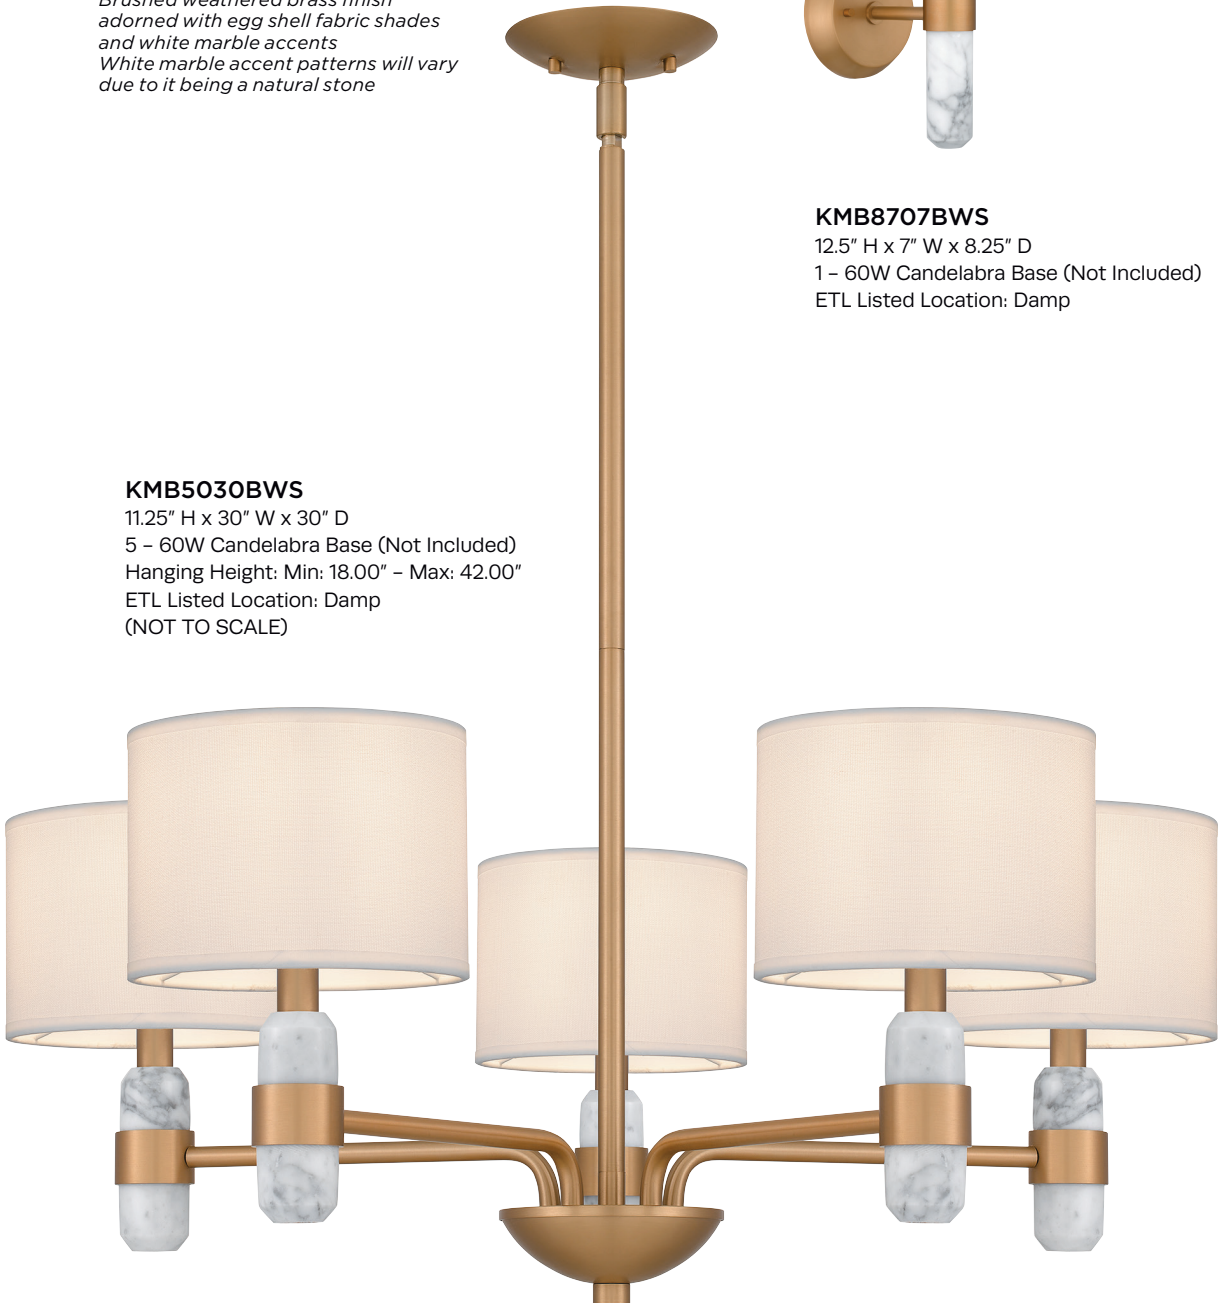

## BYL5039MBK

30.25" H x 39" W x 39" D

8 - 60W Candelabra Base (Not Included)

Hanging Height:

Min: 34.00" - Max: 82.00"

ETL Listed Location: Damp

Part of the Quoizel Naturals collection, Kimberly elevates traditional design style with the use of natural elements. The brushed weathered brass finish is adorned with egg shell fabric shades and real white marble accents, adding a unique twist to the classic silhouette. Choose the five-light chandelier, perfect over a kitchen table or in a breakfast nook – or add easy style to any hallway or bathroom with the Kimberly wall sconce.

## KMB8707BWS

12.5" H x 7" W x 8.25" D  
1 - 60W Candelabra Base (Not Included)  
ETL Listed Location: Damp

## KMB5030BWS

11.25" H x 30" W x 30" D  
5 - 60W Candelabra Base (Not Included)  
Hanging Height: Min: 18.00" - Max: 42.00"  
ETL Listed Location: Damp  
(NOT TO SCALE)