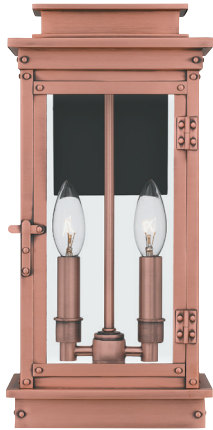

Inspired by traditional lanterns, Noelle adds a new twist to a classic design. The slender silhouette is crafted from weather-resistant aluminum and finished in aged copper. Clear glass panels showcase the sleek candle sleeves, making Noelle outdoor wall lights a perfect choice for a front door or porch setting.

NOELLE

Finish: Aged Copper
Shade: Clear Tempered Glass

COPPER&BRASS
Collection
by **QUOIZEL**
LIGHTING

NOE8407AC
15.5" H x 7.5" W x 6" D
2 - 60W Candelabra Base (Not Included)
ETL Listed Location: Wet