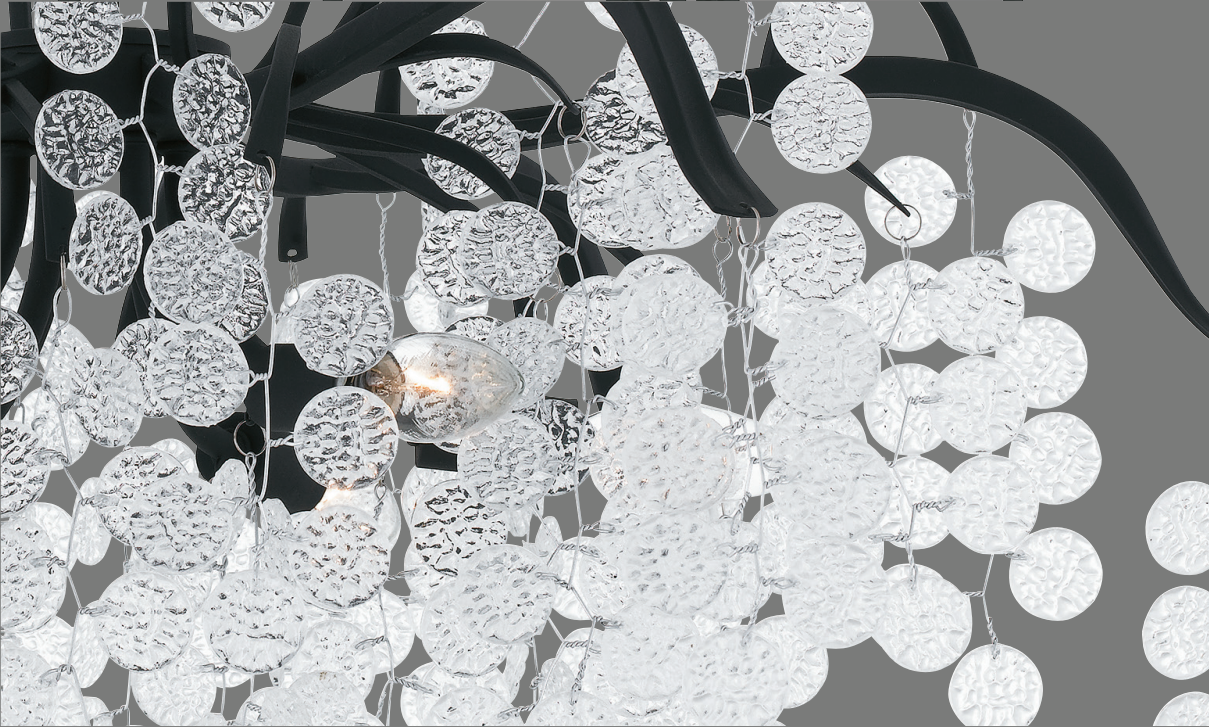

CHANDELIERS