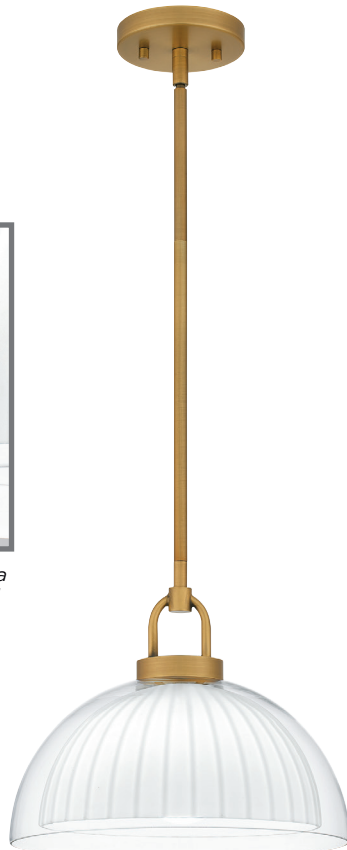

## QP6208MBK

12.25" H x 14" W x 14" D

Finish: Matte Black

1 - 100W Medium Base (Not Included)

Hanging Height: Min: 15.00" - Max: 51.00"

ETL Listed Location: Damp

Double glass layered shade has a clear glass outer shade and opal etched inner shade