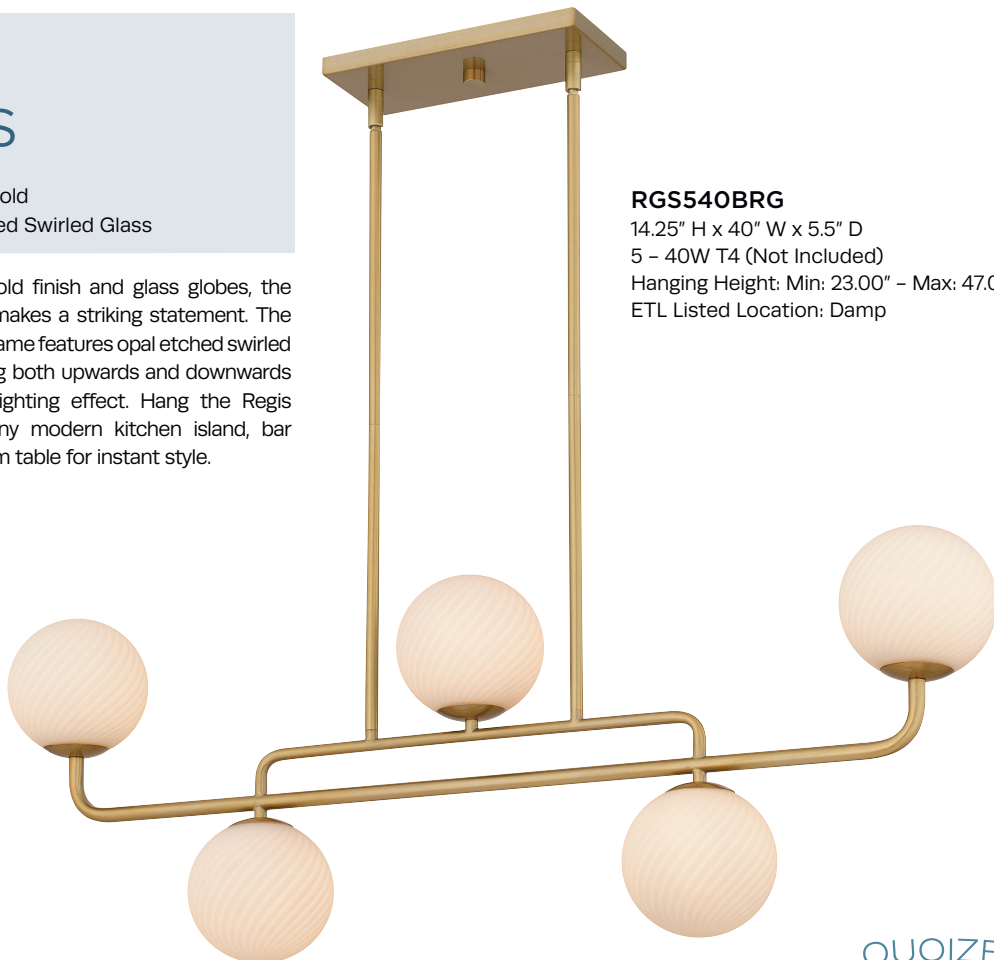

## BET542MBK

12" H x 42" W x 8" D  
5 - 100W Medium Base (Not Included)  
Hanging Height: Min: 22.00" - Max: 46.00"  
ETL Listed Location: Damp

Interior

# REGIS

Finish: Brushed Gold  
Shade: Opal Etched Swirled Glass

With a brushed gold finish and glass globes, the Regis island light makes a striking statement. The linear, geometric frame features opal etched swirled glass globes, facing both upwards and downwards for an intriguing lighting effect. Hang the Regis chandelier over any modern kitchen island, bar area, or dining room table for instant style.

## RGS540BRG

14.25" H x 40" W x 5.5" D  
5 - 40W T4 (Not Included)  
Hanging Height: Min: 23.00" - Max: 47.00"  
ETL Listed Location: Damp

With a sense of whimsical, multi-layered style, the Spiral series features a unique and fun design. The coiling of the outer metal shade matches the finish on the body of the fixture for a cohesive look. The inner fabric shade completes the look. Choose from a mystic black or light gold finish – both available as a semi-flush mount, pendant light, or linear chandelier.