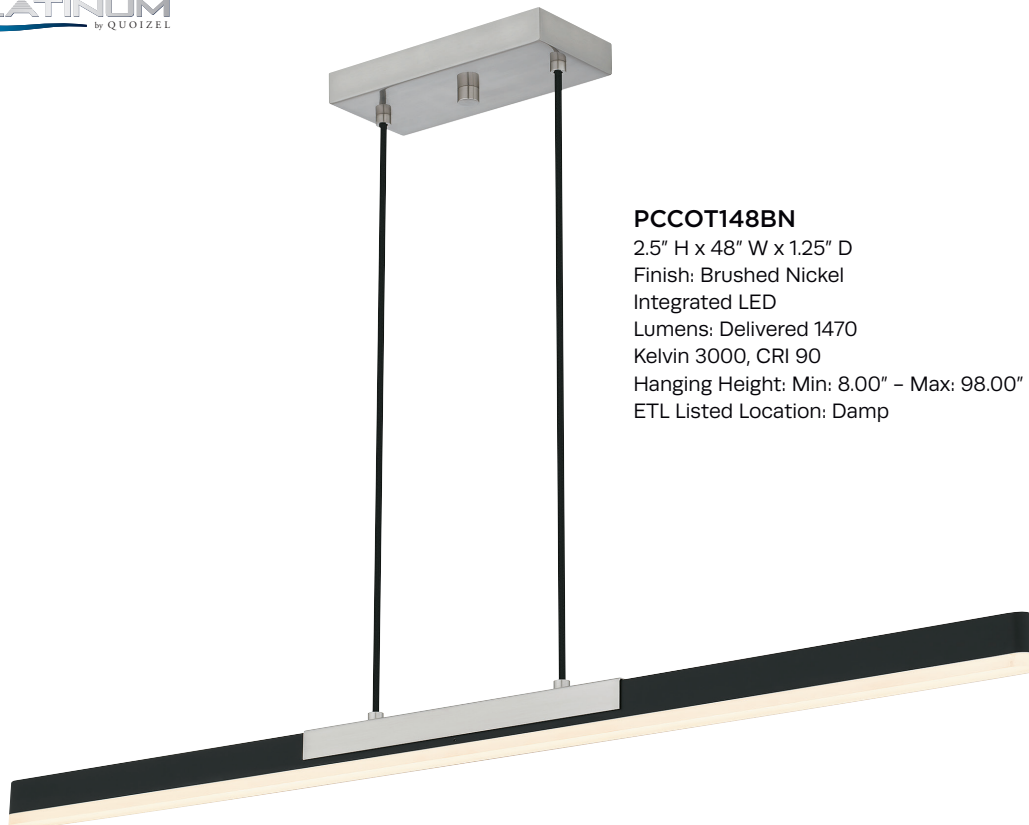

COLTER

Finish: Brushed Gold or Brushed Nickel

Create a sleek and contemporary look with Colter chandeliers. The simple linear frame comes alive through an integrated LED light source, emitting a soft glow. Choose the brushed nickel finish with black accents for a classic look – or choose the brushed gold with wood-tone accents for a slightly retro feel. Part of the popular Platinum by Quoizel series, Colter makes the perfect statement over any kitchen island or table.

Interior

PCCOT148BN

2.5" H x 48" W x 1.25" D
Finish: Brushed Nickel
Integrated LED
Lumens: Delivered 1470
Kelvin 3000, CRI 90
Hanging Height: Min: 8.00" – Max: 98.00"
ETL Listed Location: Damp