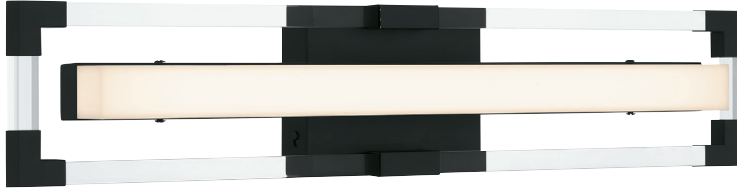

The Elias bath bar is the perfect companion to contemporary bathroom design. The linear matte black frame is contrasted beautifully by an etched acrylic shade, brought to life by an integrated LED light source. This fixture also includes a CCT switch, allowing you to easily customize the brightness of the light to your desired setting. Switch easily from 3000K to 4000K to 5000K. A warmer temperature of 3000K gives you a cozy feel, while a cooler temperature of 5000K is ideal for activities that require more attention to detail.

ELIAS

Finish: Matte Black
Shade: Etched Acrylic

PCEIA8524MBK

4.5" H x 24" W x 3" D

Integrated LED

Lumens: Delivered 1500

Kelvin 3000-4000-5000 Switch, CRI 90

ETL Listed Location: Damp