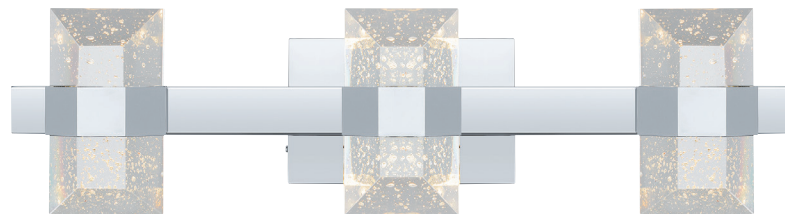

PCSEL8624C

6" H x 24" W x 4" D

Integrated LED

Lumens: Delivered 1700

Kelvin 3000-4000-5000 Switch, CRI 90

ETL Listed Location: Damp