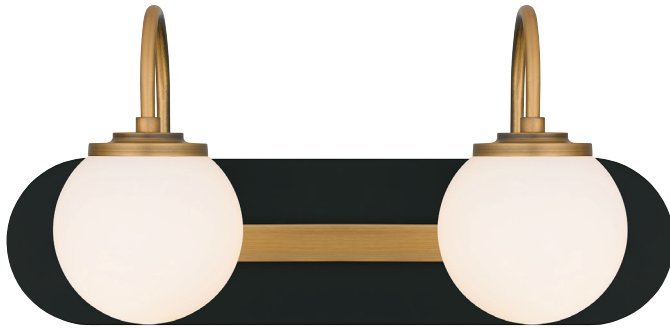

Matte black and brushed gold accents make a beautiful, modern pairing in Desmond. Opal etched glass globes complement the bold bath light design, delivering the perfect amount of illumination. Desmond is available in a variety of sizes, allowing you to easily customize to your desired vanity setting.

DESMOND

Finish: Matte Black
Shade: Opal Etched Glass

DES8618MBK
8.5" H x 18" W x 7.5" D
2 - 40W T4 (Not Included)
ETL Listed Location: Damp