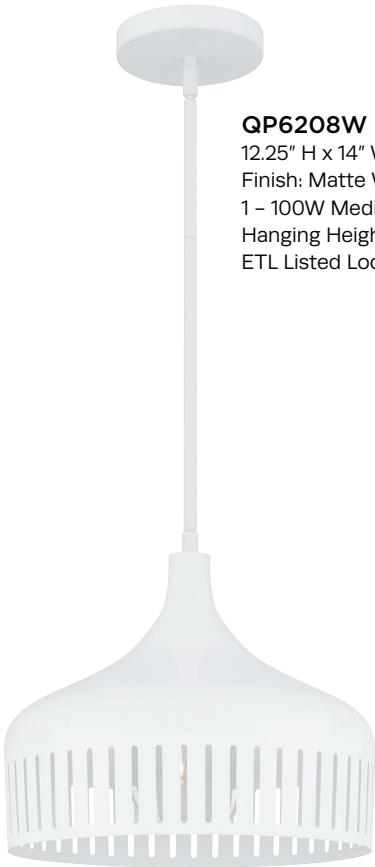

Bring sophisticated style and warmth to your home with Keagan. The sleek metal dome shade features unique geometric cutouts, adding a modern flourish to the minimalist design. Keagan is available as a flush mount or pendant light. Both options are available in matte black or white, however only the flush mount lights feature a gold canopy.

KEAGAN

Finish: Matte Black or Matte White

Shade: Metal

QP6208W

12.25" H x 14" W x 14" D

Finish: Matte White

1 - 100W Medium Base (Not Included)

Hanging Height: Min: 15.00" - Max: 51.00"

ETL Listed Location: Damp

QP6208MBK

12.25" H x 14" W x 14" D

Finish: Matte Black

1 - 100W Medium Base (Not Included)

Hanging Height: Min: 15.00" - Max: 51.00"

ETL Listed Location: Damp