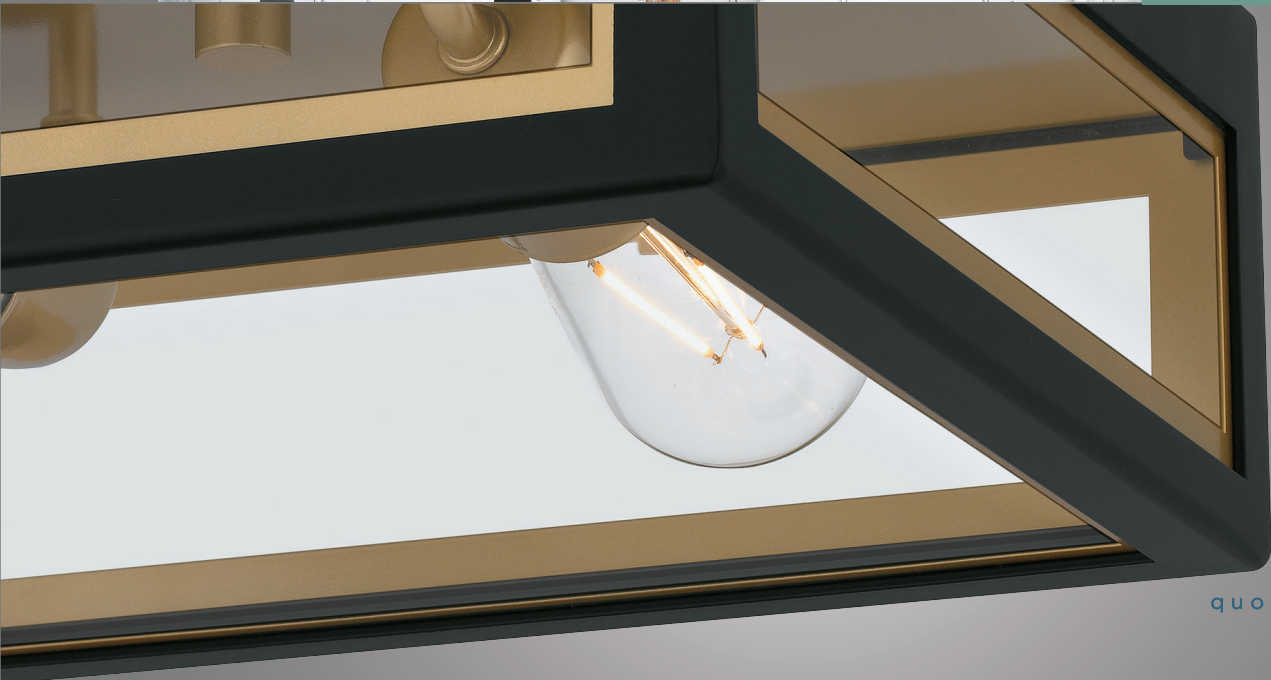

### BAYSIDE

**BYL8705MBK**

15.5" H x 5" W x 7" D

Finish: Matte Black

1 - 60W Candelabra Base (Not Included)

ETL Listed Location: Damp

Shade: White Fabric

*See page 14 for matching  
fixtures in this collection*