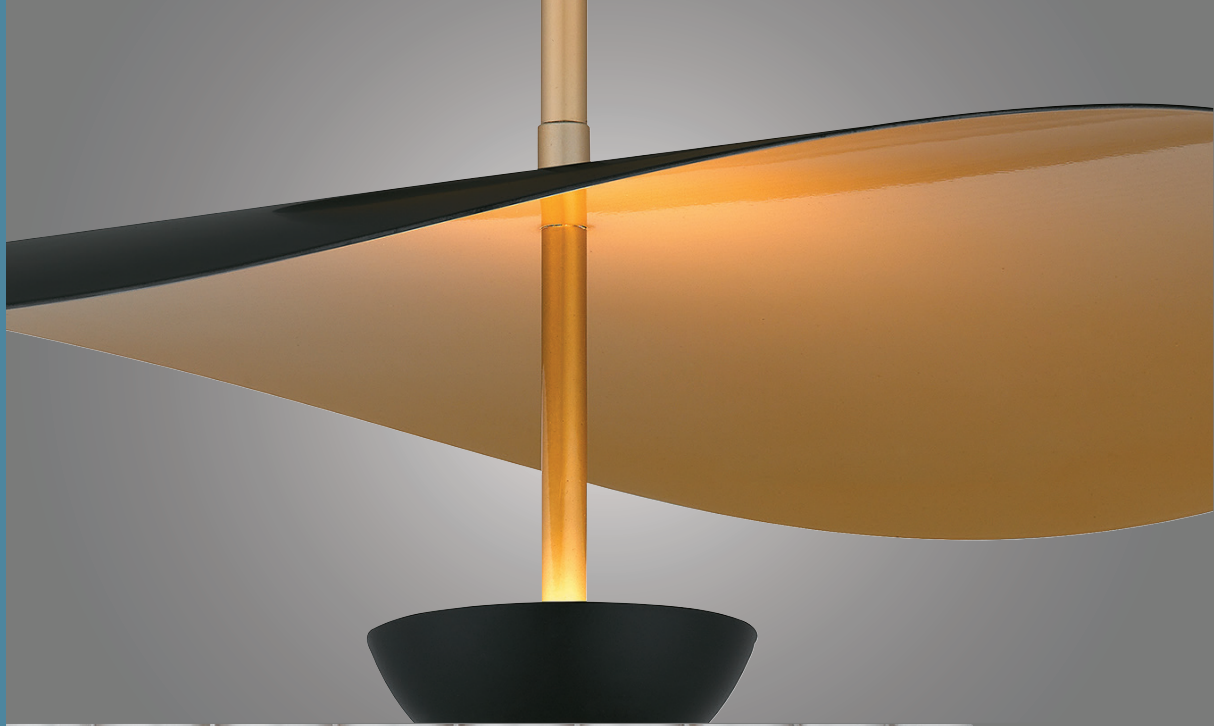

Kiko features a bold, geometric design that makes a modern statement in any room. The open silhouette features a two-tone design: choose from brushed weathered brass with white inside or matte black with gold inside. Whichever color palette you choose, Kiko is available as a semi-flush mount or pendant light and is sure to impress in a variety of interior spaces.