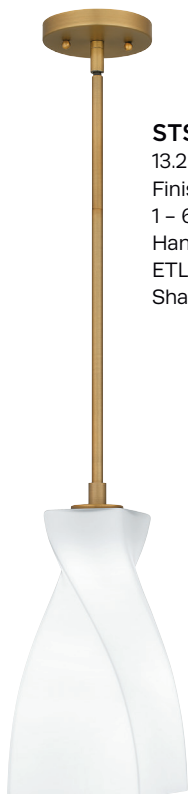

STS1506BRG

13.25" H x 6" W x 6" D
Finish: Brushed Gold
1 - 60W Medium Base (Not Included)
Hanging Height: Min: 15.00" - Max: 51.00"
ETL Listed Location: Damp
Shade: Opal Etched Glass