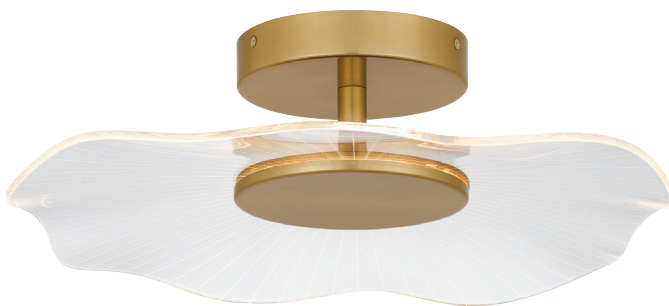

IBIS

PCIB1718BRG

5" H x 17.5" W x 17.5" D

Finish: Brushed Gold

Integrated LED

Lumens: Delivered 1300

Kelvin 3000, CRI 90

ETL Listed Location: Damp

Shade: Clear Acrylic