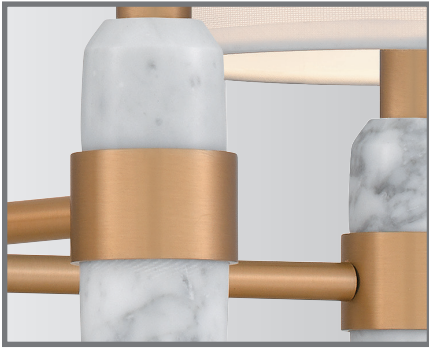

Part of the Quoizel Naturals collection, Kimberly elevates traditional design style with the use of natural elements. The brushed weathered brass finish is adorned with egg shell fabric shades and real white marble accents, adding a unique twist to the classic silhouette. Choose the five-light chandelier, perfect over a kitchen table or in a breakfast nook – or add easy style to any hallway or bathroom with the Kimberly wall sconce.

KIMBERLY

Finish: Brushed Weathered Brass
Shade: Egg Shell Fabric

QUOIZEL
NATURALS

*Brushed weathered brass finish adorned with egg shell fabric shades and white marble accents
White marble accent patterns will vary due to it being a natural stone*