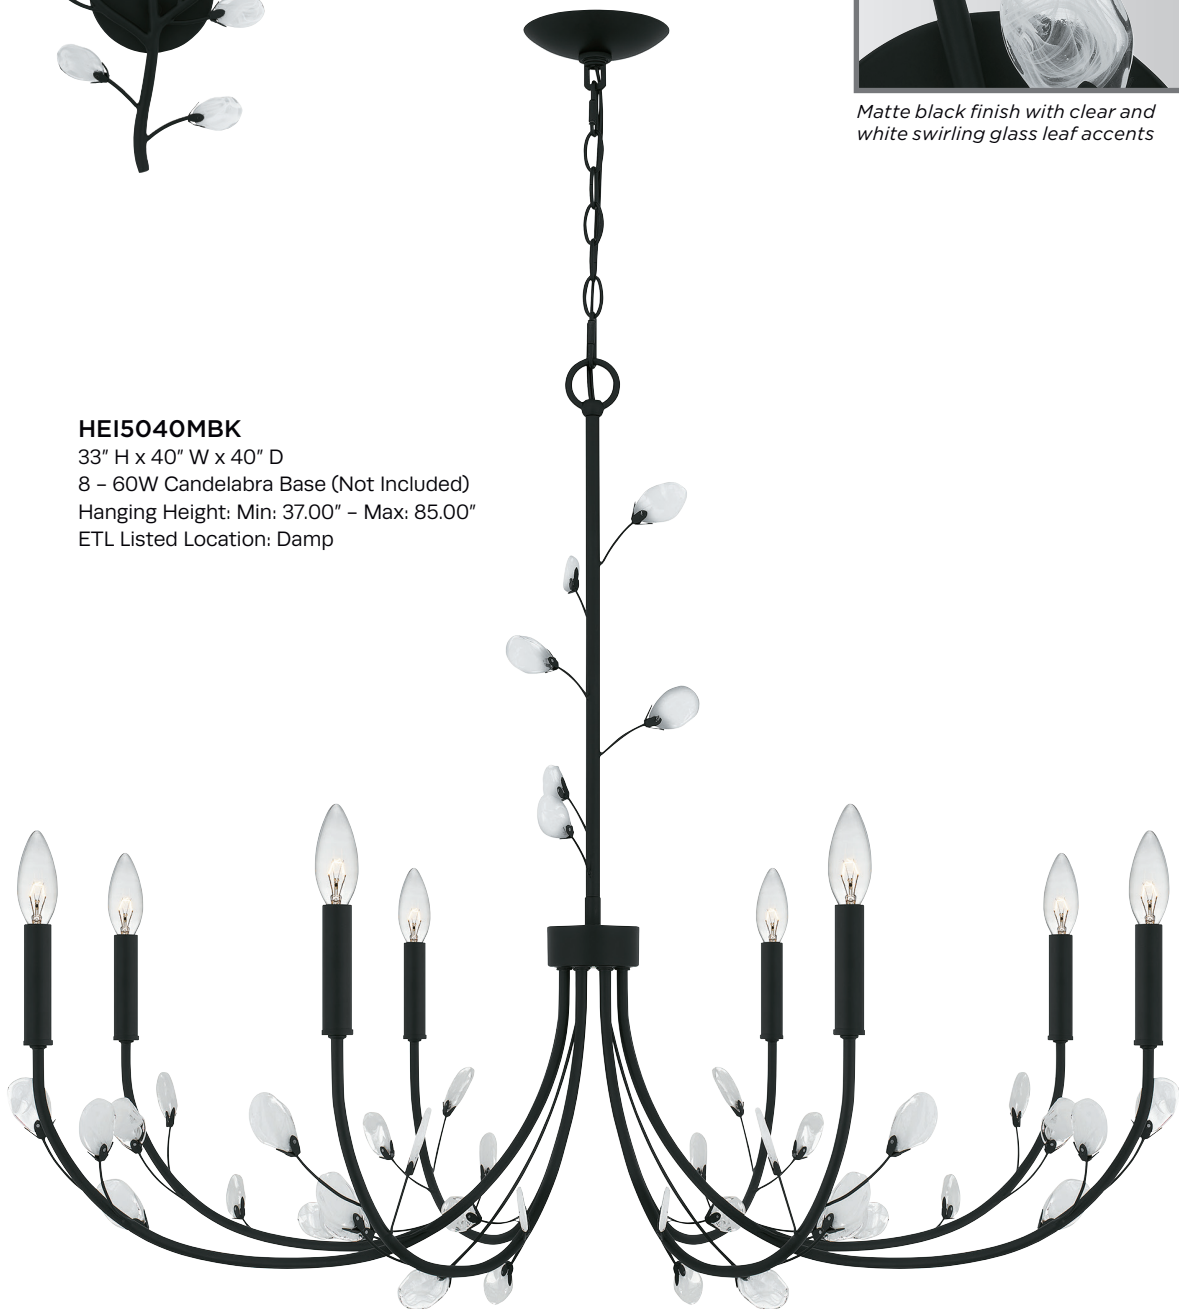

## HEI5040BGD

33" H x 40" W x 40" D

8 - 60W Candelabra Base (Not Included)

Hanging Height: Min: 37.00" - Max: 85.00"

ETL Listed Location: Damp

# HEIRESS

Finish: Matte Black

**HEI8709MBK**  
17.75" H x 9.25" W x 3.5" D  
2 - 60W Candelabra Base (Not Included)  
ETL Listed Location: Damp

*Matte black finish with clear and white swirling glass leaf accents*

**HEI5040MBK**  
33" H x 40" W x 40" D  
8 - 60W Candelabra Base (Not Included)  
Hanging Height: Min: 37.00" - Max: 85.00"  
ETL Listed Location: Damp