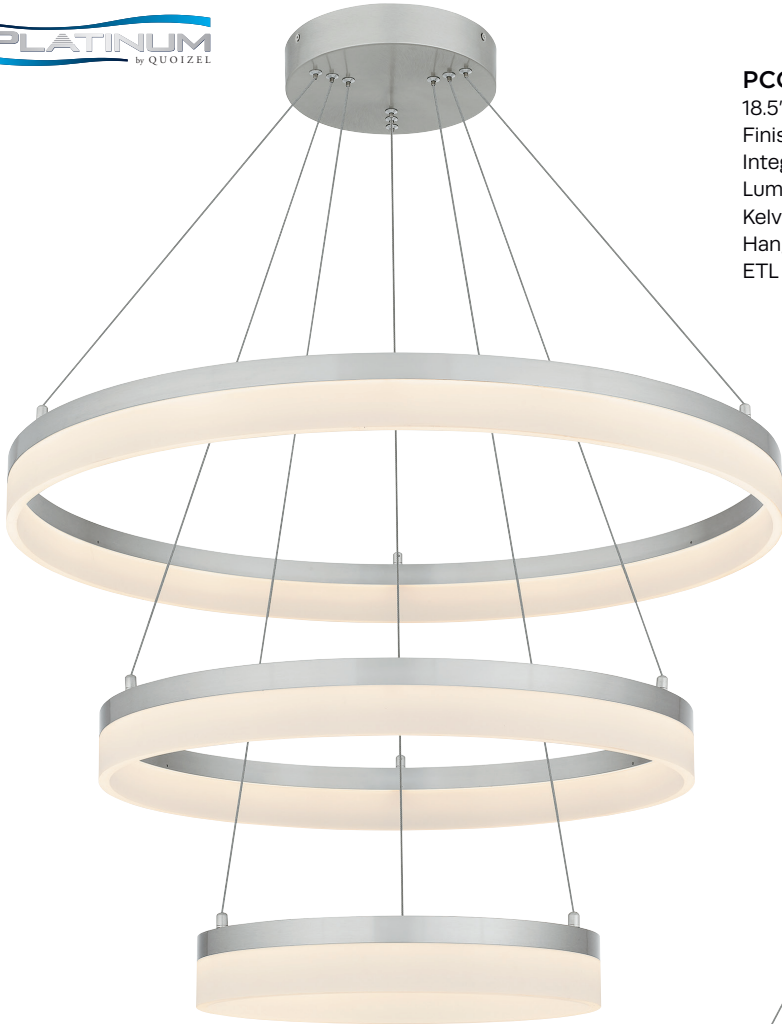

COHEN

Finish: Brushed Nickel
Shade: White Acrylic

Sleek and striking, the minimalist Cohen series hypnotizes with a halo-like ring of glowing LED light. Choose from a variety of style options from flush mount to chandelier, all featuring a white acrylic shade and your choice of either brushed nickel or oil rubbed bronze finish. The chandelier style is suspended from steel cord, reinforcing a contemporary aesthetic.

Interior

PCOH2932BN

18.5" H x 31.5" W x 31.5" D
Finish: Brushed Nickel
Integrated LED
Lumens: Delivered 4050
Kelvin 3000, CRI 90
Hanging Height: Min: 25.00" - Max: 115.00"
ETL Listed Location: Damp

PCOH2924BN

10.5" H x 23.75" W x 23.75" D
Finish: Brushed Nickel
Integrated LED
Lumens: Delivered 2700
Kelvin 3000, CRI 90
Hanging Height: Min: 17.00" - Max: 107.00"
ETL Listed Location: Damp