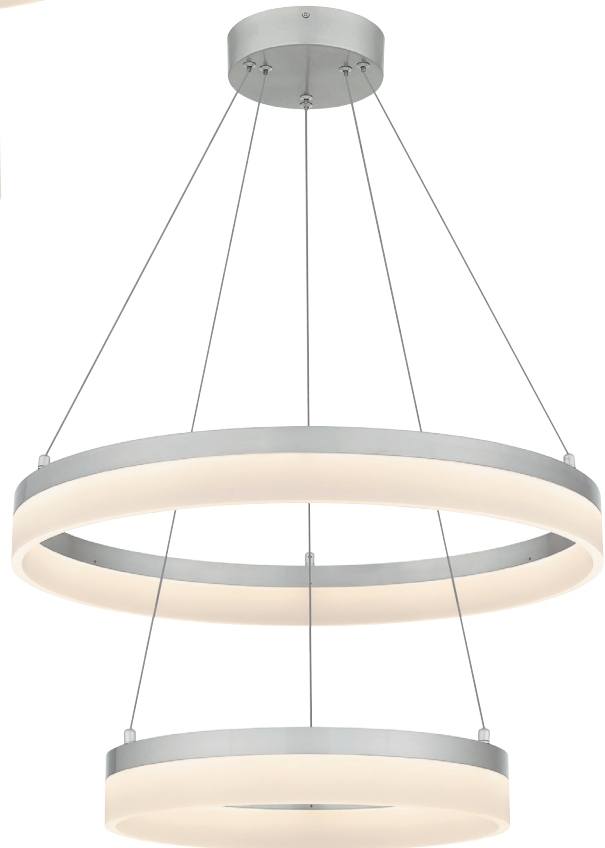

COHEN

Finish: Brushed Nickel
Shade: White Acrylic

Sleek and striking, the minimalist Cohen series hypnotizes with a halo-like ring of glowing LED light. Choose from a variety of style options from flush mount to chandelier, all featuring a white acrylic shade and your choice of either brushed nickel or oil rubbed bronze finish. The chandelier style is suspended from steel cord, reinforcing a contemporary aesthetic.

Interior

PCOH2932BN

18.5" H x 31.5" W x 31.5" D
Finish: Brushed Nickel
Integrated LED
Lumens: Delivered 4050
Kelvin 3000, CRI 90
Hanging Height: Min: 25.00" - Max: 115.00"
ETL Listed Location: Damp

PCOH2924BN

10.5" H x 23.75" W x 23.75" D
Finish: Brushed Nickel
Integrated LED
Lumens: Delivered 2700
Kelvin 3000, CRI 90
Hanging Height: Min: 17.00" - Max: 107.00"
ETL Listed Location: Damp