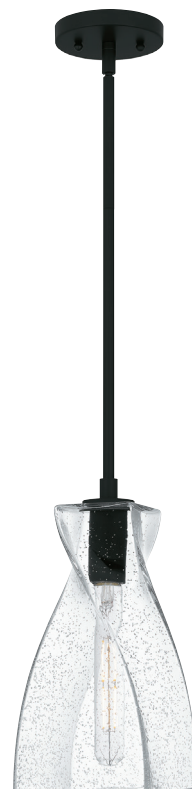

STS1508BRG

16.25" H x 8" W x 8" D
Finish: Brushed Gold
1 - 60W Medium Base (Not Included)
Hanging Height: Min: 19.00" - Max: 55.00"
ETL Listed Location: Damp
Shade: Opal Etched Glass
(NOT TO SCALE)