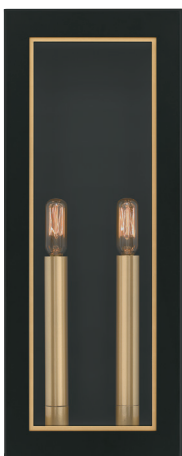

BBN8407MBK
19" H x 7.5" W x 5.5" D
2 - 60W Candelabra Base (Not Included)
ETL Listed Location: Wet
Shade: Clear Glass Panel Front