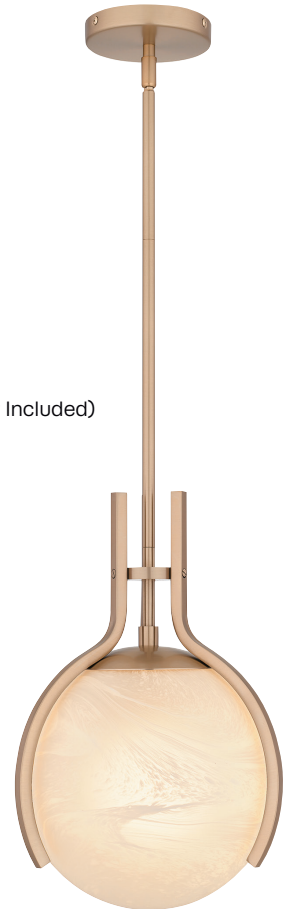

QP6741BGD

16" H x 11.25" W x 11.25" D
1 - 100W Medium Base (Not Included)
Hanging Height:
Min: 23.00" - Max: 53.00"
ETL Listed Location: Damp