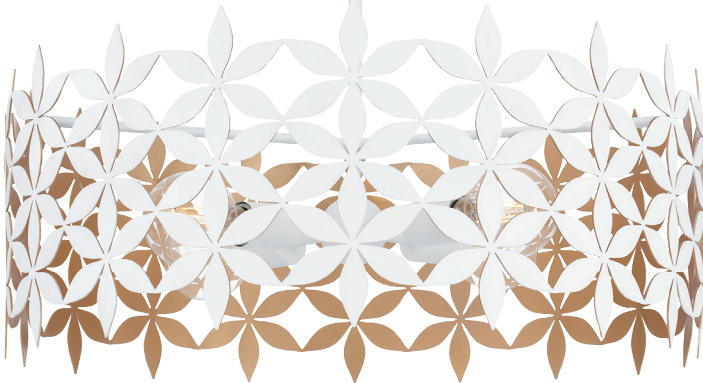

PIPER

Finish: Matte White
Shade: Metal

Add a pretty, feminine touch to any room with the Piper pendant light. The matte white shade is comprised of delicate metal flower cutouts, featuring a gold finish on the inside for a lustrous contrast. With its charming silhouette, Piper makes a beautiful statement in any modern living room, nursery, home office, or bedroom.

Interior

QP6746W

10" H x 24.25" W x 24.25" D
4 - 100W Medium Base (Not Included)
Hanging Height: Min: 12.00" - Max: 48.00"
ETL Listed Location: Damp

ORBIT

Finish: Bronze Gold or Matte Black
Shade: Alabaster Glass

A simple design with modern-inspired details, Orbit pendant lights are perfect for a variety of interior spaces. The alabaster glass globe is highlighted gracefully by a sleek frame - available in either matte black or bronze gold. Hang Orbit alone or in a grouping over any kitchen island or bar area for optimal lighting.

QP6741MBK

16" H x 11.25" W x 11.25" D
1 - 100W Medium Base (Not Included)
Hanging Height: Min: 23.00" - Max: 53.00"
ETL Listed Location: Damp

QP6741BGD

16" H x 11.25" W x 11.25" D
1 - 100W Medium Base (Not Included)
Hanging Height:
Min: 23.00" - Max: 53.00"
ETL Listed Location: Damp