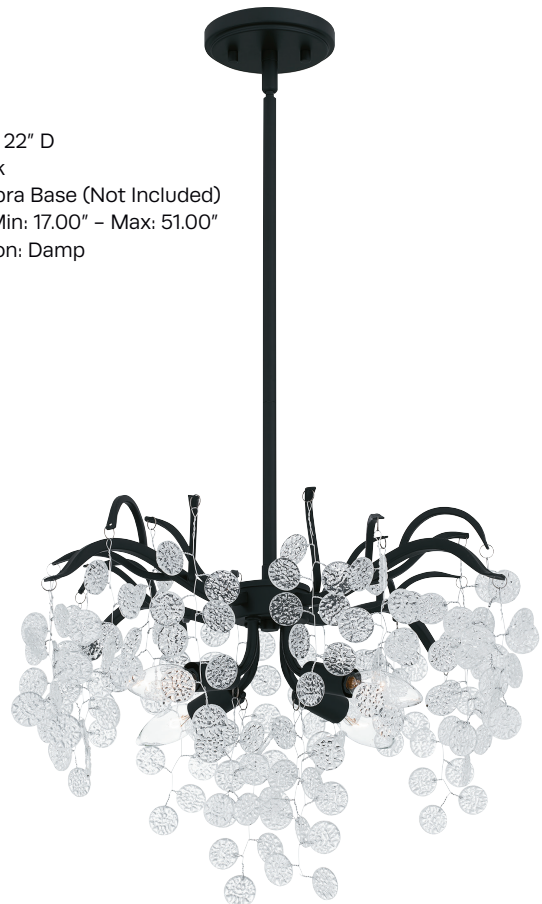

## MAP5028GFL

17" H x 29" W x 29" D

6 - 60W Candelabra Base (Not Included)

Hanging Height: Min: 19.00" - Max: 53.00"

ETL Listed Location: Damp

## MAP1728GFL

19.25" H x 29" W x 29" D

6 - 60W Candelabra Base (Not Included)

ETL Listed Location: Damp

(NOT TO SCALE)

# MAPLE

Finish: Earth Black or Gold Leaf

**MAP282OGFL**  
13.25" H x 22" W x 22" D  
Finish: Gold Leaf  
4 - 60W Candelabra Base (Not Included)  
Hanging Height: Min: 17.00" - Max: 51.00"  
ETL Listed Location: Damp

**MAP2820EK**  
13.25" H x 22" W x 22" D  
Finish: Earth Black  
4 - 60W Candelabra Base (Not Included)  
Hanging Height: Min: 17.00" - Max: 51.00"  
ETL Listed Location: Damp