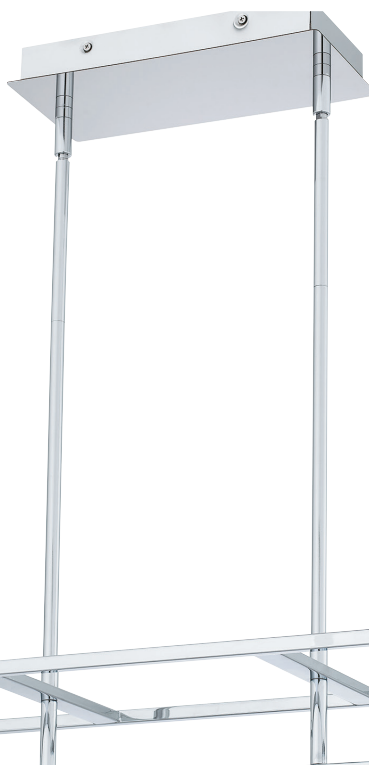

PCDZ136C
10.25" H x 35.5" W x 9.25" D
Integrated LED
Lumens: Delivered 2145
Kelvin 3000, CRI 90
Hanging Height: Min: 14.00" – Max: 50.00"
ETL Listed Location: Damp