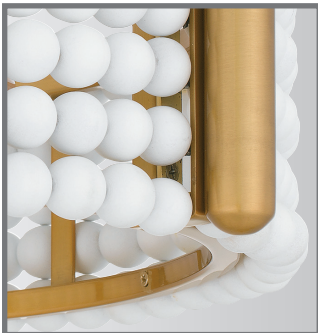

Brushed gold finish with matte white wood beads form an elevated drum shade