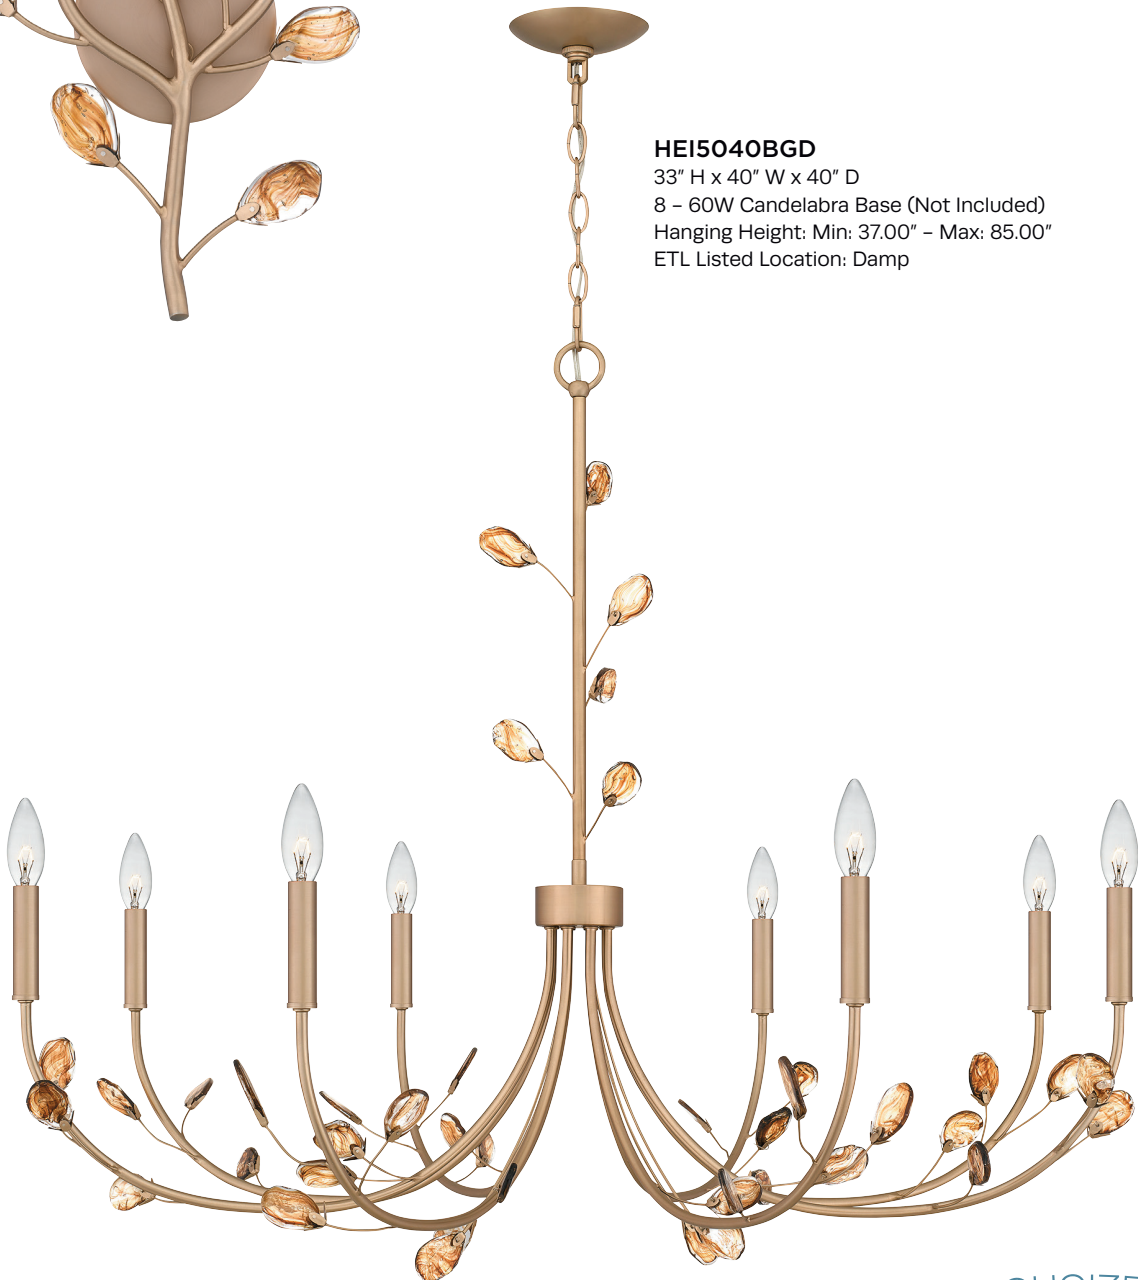

### MOL5027BRG

27" H x 27" W x 27" D

5 - 60W Candelabra Base (Not Included)

Hanging Height: Min: 30.00" - Max: 66.00"

ETL Listed Location: Damp

(NOT TO SCALE)

# HEIRESS

Finish: Bronze Gold

Heiress offers a fresh new take on a classic chandelier design. Choose from a bronze gold finish with light amber swirling glass leaf accents or a matte black finish with clear and white swirling glass leaf accents. All leaves have a little variation due to their unique nature, creating a one-of-a-kind statement piece over any dining room or living room table.

## HEI8709BGD

17.75" H x 9.25" W x 3.5" D

2 - 60W Candelabra Base (Not Included)

ETL Listed Location: Damp

(NOT TO SCALE)

## HEI5040BGD

33" H x 40" W x 40" D

8 - 60W Candelabra Base (Not Included)

Hanging Height: Min: 37.00" - Max: 85.00"

ETL Listed Location: Damp