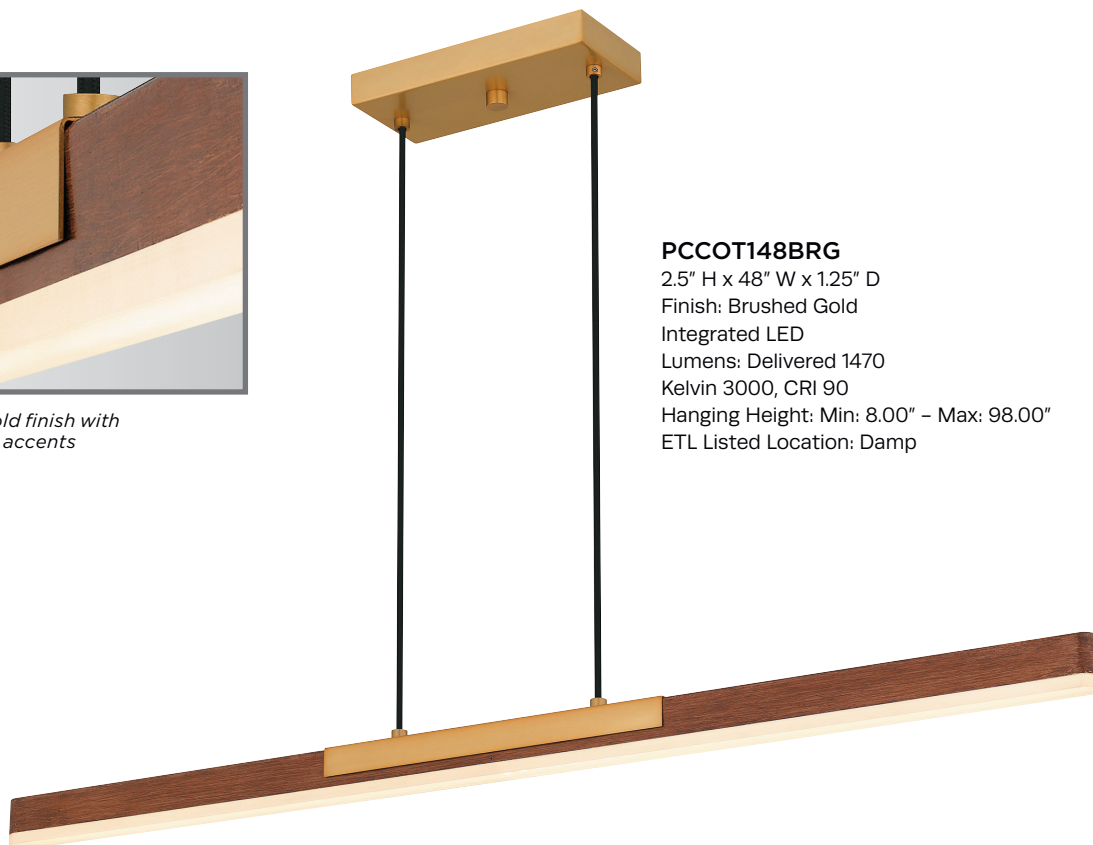

## PCCOT148BN

2.5" H x 48" W x 1.25" D  
Finish: Brushed Nickel  
Integrated LED  
Lumens: Delivered 1470  
Kelvin 3000, CRI 90  
Hanging Height: Min: 8.00" – Max: 98.00"  
ETL Listed Location: Damp

*Brushed gold finish with wood-tone accents*

## PCCOT148BRG

2.5" H x 48" W x 1.25" D  
Finish: Brushed Gold  
Integrated LED  
Lumens: Delivered 1470  
Kelvin 3000, CRI 90  
Hanging Height: Min: 8.00" – Max: 98.00"  
ETL Listed Location: Damp

With a striking silhouette and bold, clean lines, the Mira linear chandelier is a beautiful new addition to the popular Platinum by Quoizel collection. The elongated frame features a combination of matte black and brushed nickel for a cool, two-tone effect. An integrated LED light source is included, making Mira a smart choice over any contemporary kitchen island, bar area, or dining room.