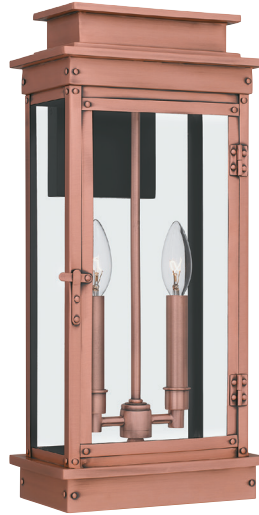

NOE8407AC
15.5" H x 7.5" W x 6" D
2 - 60W Candelabra Base (Not Included)
ETL Listed Location: Wet

NOE8409AC
19" H x 8.75" W x 6.25" D
2 - 60W Candelabra Base (Not Included)
ETL Listed Location: Wet

Outdoor

Zarah outdoor wall lanterns are the perfect companion to transitional style exteriors. The sturdy matte black frame is accentuated by clear hammered glass, featuring a fun twist design. Designed to withstand the elements in style, Zarah is an easy way to add illumination to a front porch or landscape.

ZARAH

Finish: Matte Black
Shade: Clear Hammered Glass