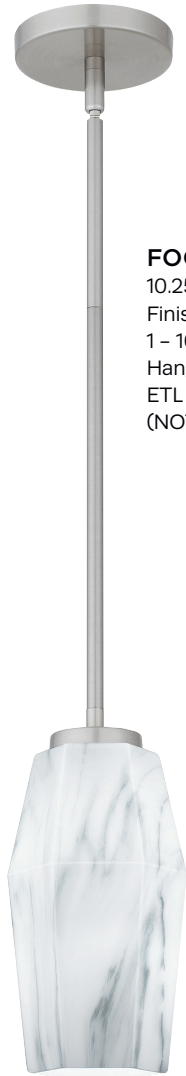

With minimalist details and marble glass, Fogel mini pendant lights are the perfect complement to a variety of modern style spaces. The white marble glass shade highlights the simple geometric shape, adding a hint of sophistication. Available in brushed nickel or matte black, Fogel pendants make a statement over any kitchen or bar area.

FOGEL

Finish: Brushed Nickel or Matte Black
Shade: Marble Glass

FOG1505BN

10.25" H x 5" W x 5" D
Finish: Brushed Nickel
1 - 100W Medium Base (Not Included)
Hanging Height: Min: 13.00" - Max: 49.00"
ETL Listed Location: Damp
(NOT TO SCALE)