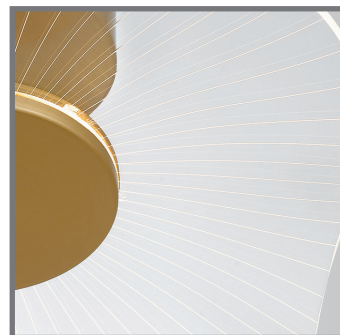

*Integrated LED lines flow from the
center of design, casting a unique
and beautiful pattern on the ceiling*