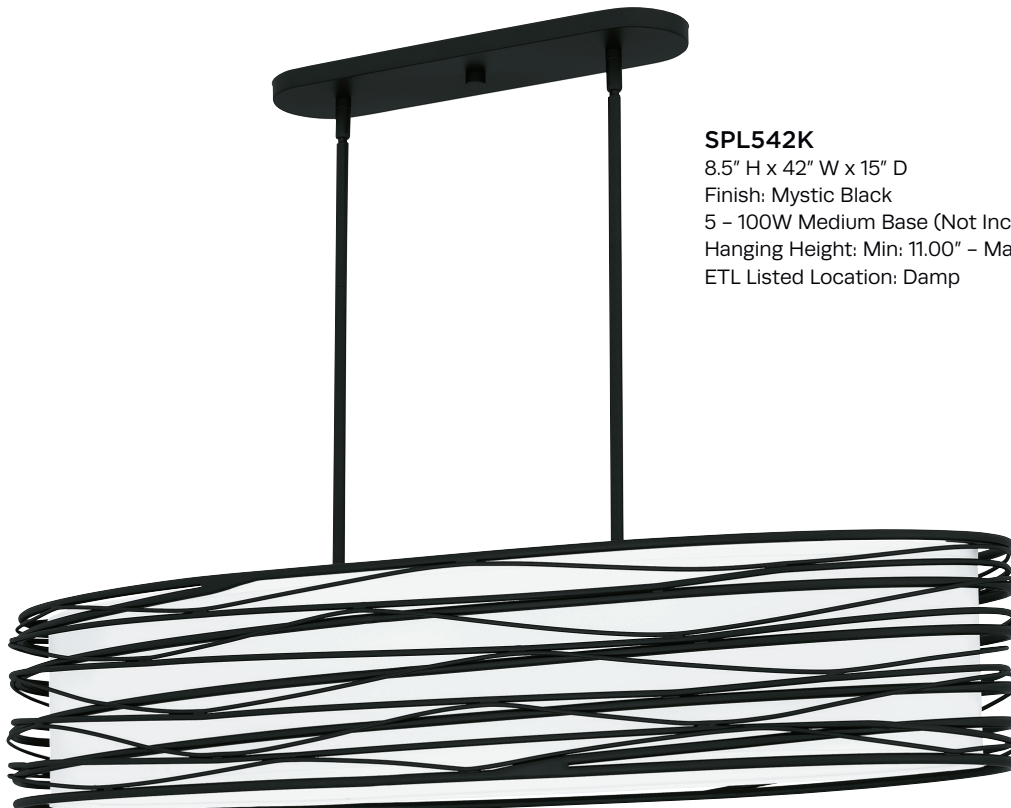

## RGS540BRG

14.25" H x 40" W x 5.5" D  
5 - 40W T4 (Not Included)  
Hanging Height: Min: 23.00" - Max: 47.00"  
ETL Listed Location: Damp

With a sense of whimsical, multi-layered style, the Spiral series features a unique and fun design. The coiling of the outer metal shade matches the finish on the body of the fixture for a cohesive look. The inner fabric shade completes the look. Choose from a mystic black or light gold finish – both available as a semi-flush mount, pendant light, or linear chandelier.

## SPL542LG

8.5" H x 42" W x 15" D

Finish: Light Gold

5 – 100W Medium Base (Not Included)

Hanging Height: Min: 11.00" – Max: 47.00"

ETL Listed Location: Damp

## SPL542K

8.5" H x 42" W x 15" D

Finish: Mystic Black

5 – 100W Medium Base (Not Included)

Hanging Height: Min: 11.00" – Max: 47.00"

ETL Listed Location: Damp

# RAMADA

Finish: Brushed Nickel or Matte Black  
Shade: Clear Ribbed Glass

The Ramada linear chandelier makes a subtle statement over any kitchen island or dining room table. This transitional styled island light features clear ribbed glass shades that face both up and down for an enhanced lighting effect. Available in your choice of brushed nickel or matte black, Ramada is a versatile lighting choice that lends itself flawlessly to a variety of spaces.