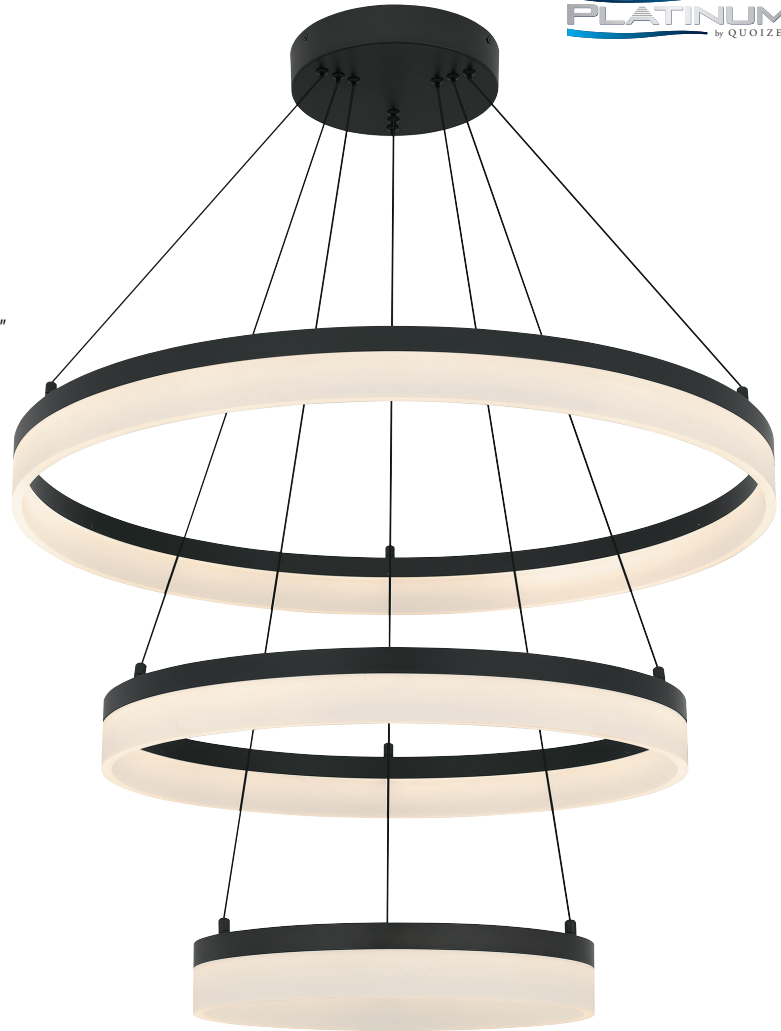

PCOH2932OI

18.5" H x 31.5" W x 31.5" D
Integrated LED
Lumens: Delivered 4050
Kelvin 3000, CRI 90
Hanging Height: Min: 25.00" - Max: 115.00"
ETL Listed Location: Damp

PCOH2924OI

10.5" H x 23.75" W x 23.75" D
Integrated LED
Lumens: Delivered 2700
Kelvin 3000, CRI 90
Hanging Height: Min: 17.00" - Max: 107.00"
ETL Listed Location: Damp