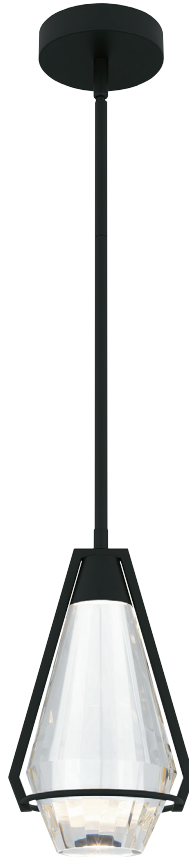

PCLUA1507MBK
12.5" H x 7" W x 6" D
Finish: Matte Black
Integrated LED
Lumens: Delivered 400
Kelvin 3000, CRI 90
Hanging Height: Min: 15.00" - Max: 51.00"
ETL Listed Location: Damp
(NOT TO SCALE)