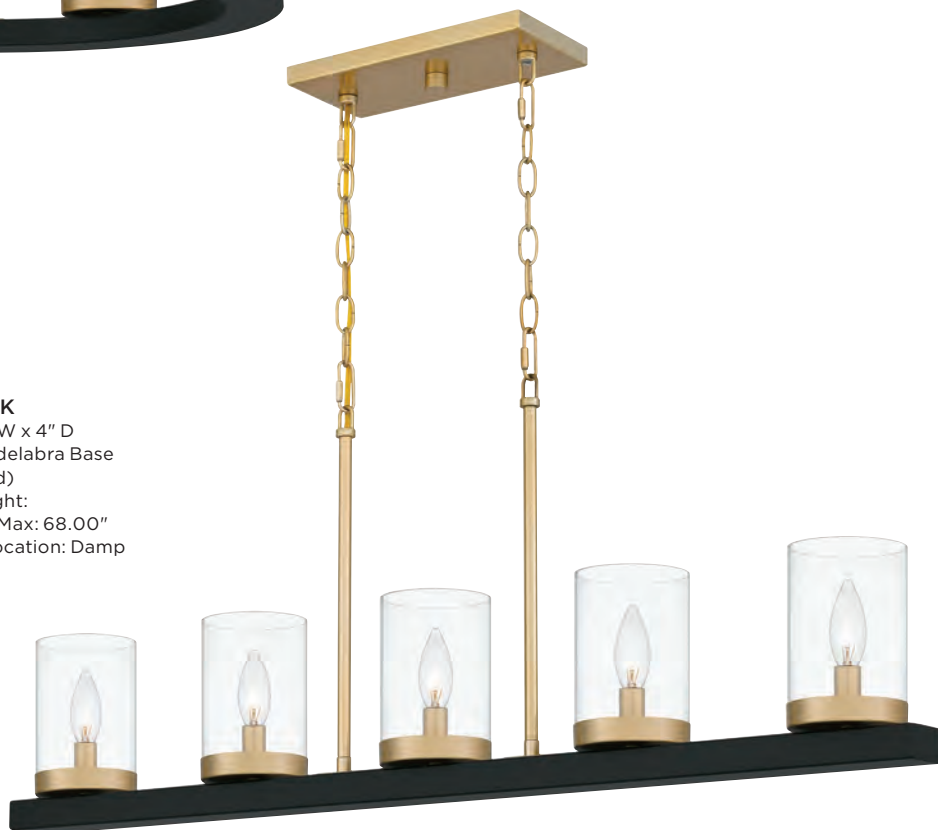

ADY5005OZ
25.75" H x 26" W x 26" D
5 - 60W Candelabra Base
(Not Included)
Hanging Height:
Min: 29.00" - Max: 81.00"
ETL Listed Location: Damp

ADY5009OZ
34.5" H x 33" W x 33" D
9 - 60W Candelabra Base
(Not Included)
Hanging Height:
Min: 40.00" - Max: 138.00"
ETL Listed Location: Damp

GREELEY

Finish: Matte Black
Shade: Clear Glass

Modern glam from above. The Greeley chandelier features sculptural gold framework, clear glass shades and a bold, matte black ring base. This design is also available as an island light, illuminating high style in the kitchen.

GRL5026MBK
37.25" H x 26" W x 26" D
6 - 60W Candelabra Base
(Not Included)
Hanging Height:
Min: 42.00" - Max: 92.00"
ETL Listed Location: Damp

GRL539MBK
15.5" H x 39" W x 4" D
5 - 60W Candelabra Base
(Not Included)
Hanging Height:
Min: 19.00" - Max: 68.00"
ETL Listed Location: Damp