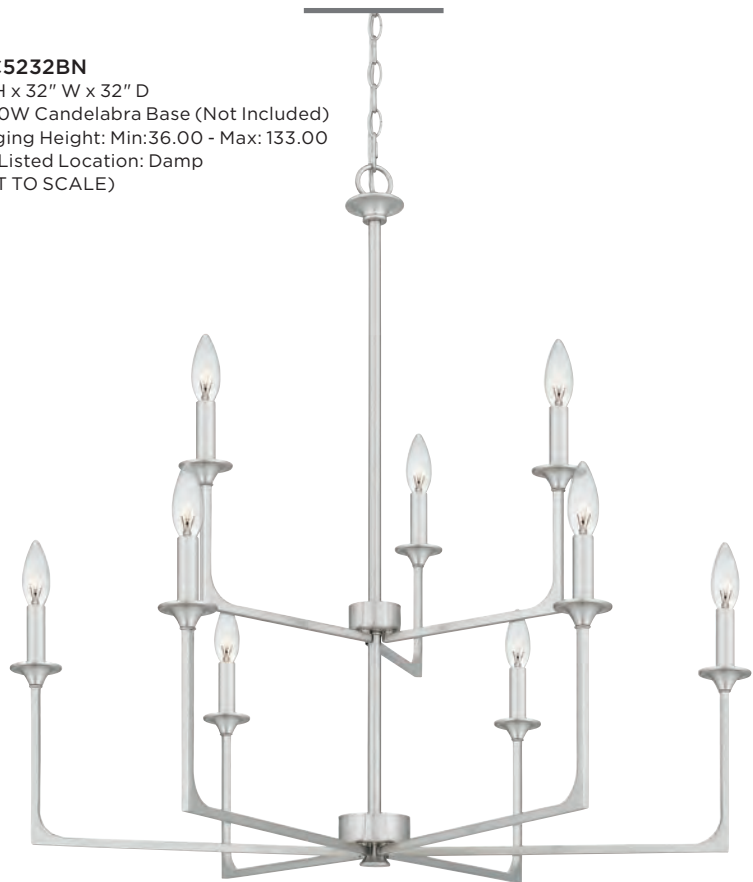

BLUEPRINT Collection

PRC5026BN

24" H x 26" W x 26" D
5 - 60W Candelabra Base (Not Included)
Hanging Height: Min: 28.50 - Max: 78.00
ETL Listed Location: Damp

PRC5232BN

33" H x 32" W x 32" D
9 - 60W Candelabra Base (Not Included)
Hanging Height: Min: 36.00 - Max: 133.00
ETL Listed Location: Damp
(NOT TO SCALE)