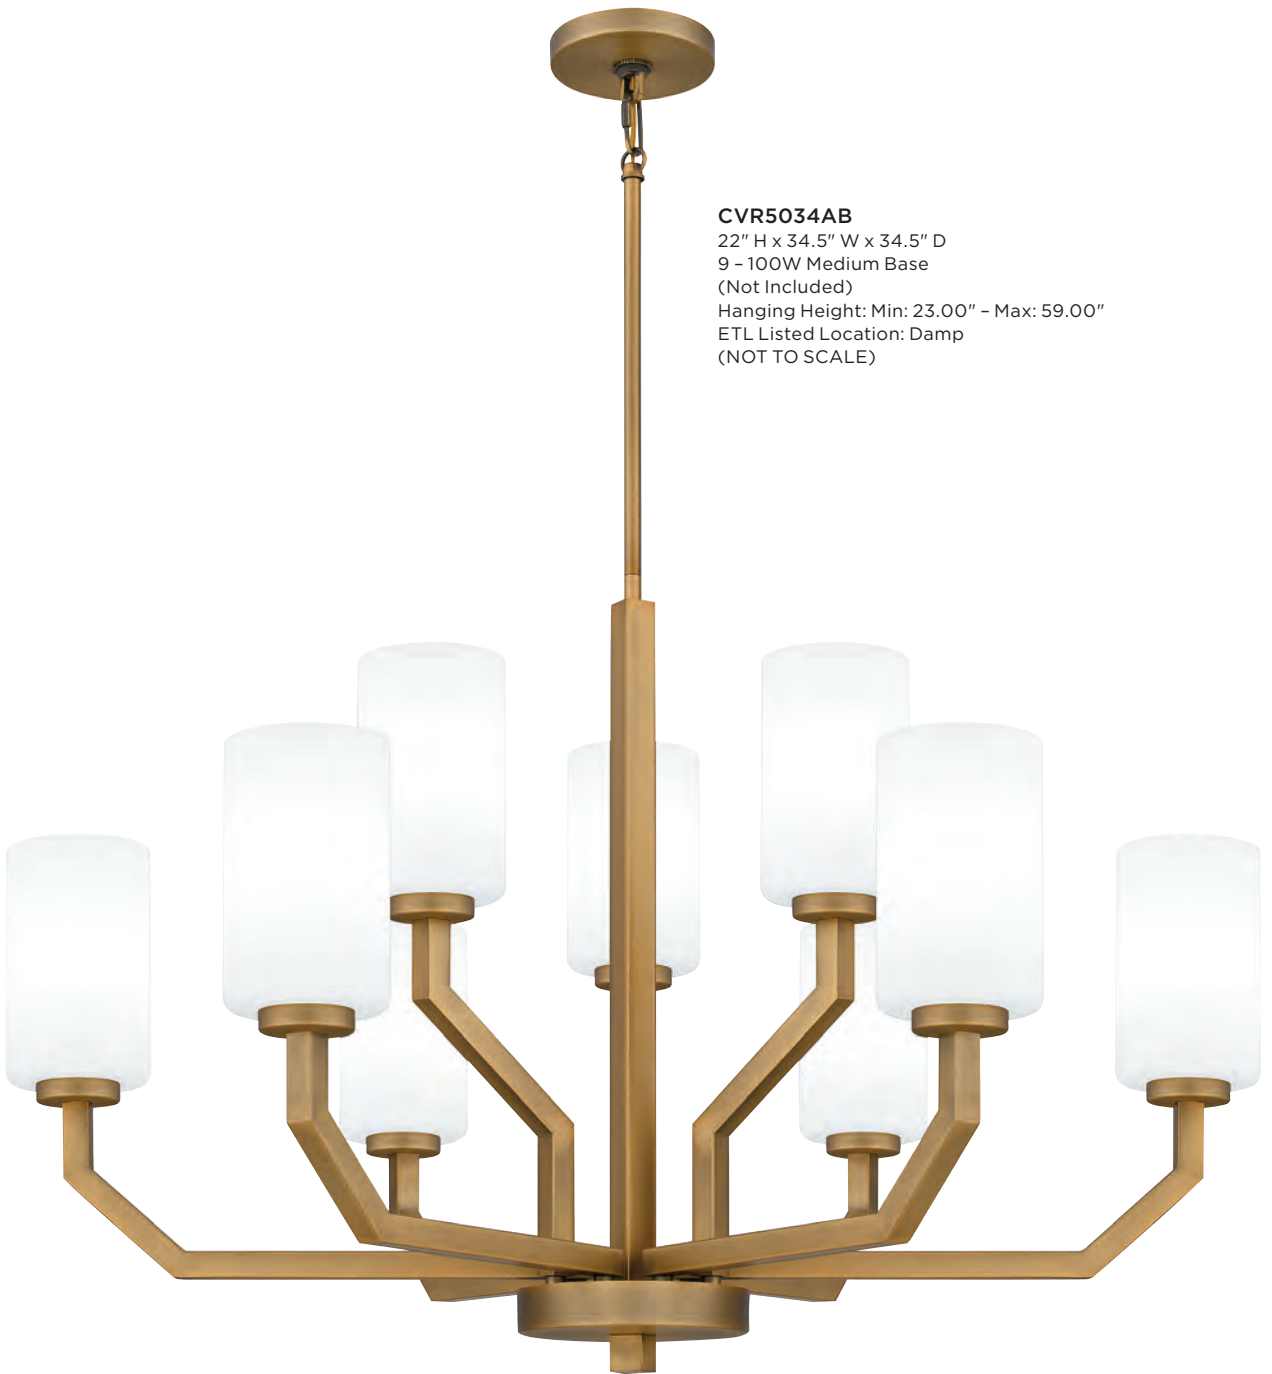

CAVALIER

Finish: Aged Brass
Shade: Opal Glass

Modern art meets functional lighting in Cavalier. Soft opal glass shades rest atop sculptural, slightly bending arms for a geometric yet sophisticated feel. The aged brass finish adds a beautiful luster, making the Cavalier chandelier a perfect statement piece in any kitchen, living room, or home office.

CVR5034AB

22" H x 34.5" W x 34.5" D

9 - 100W Medium Base

(Not Included)

Hanging Height: Min: 23.00" - Max: 59.00"

ETL Listed Location: Damp

(NOT TO SCALE)