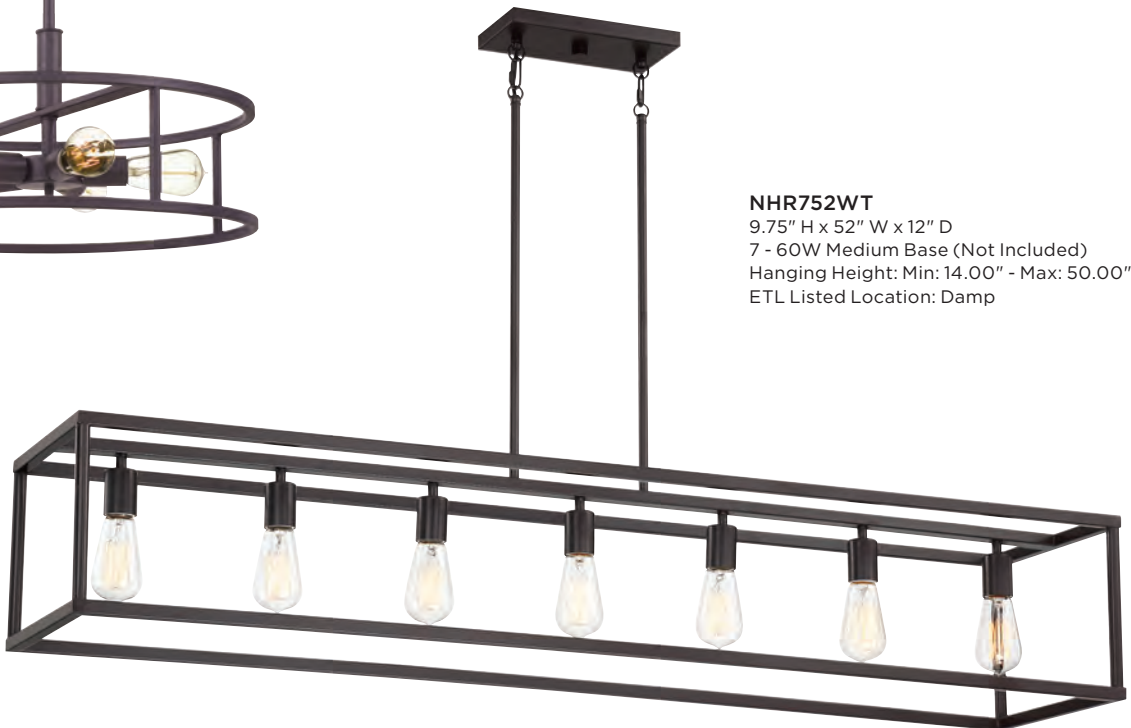

NHR752WT

9.75" H x 52" W x 12" D
7 - 60W Medium Base (Not Included)
Hanging Height: Min: 14.00" - Max: 50.00"
ETL Listed Location: Damp