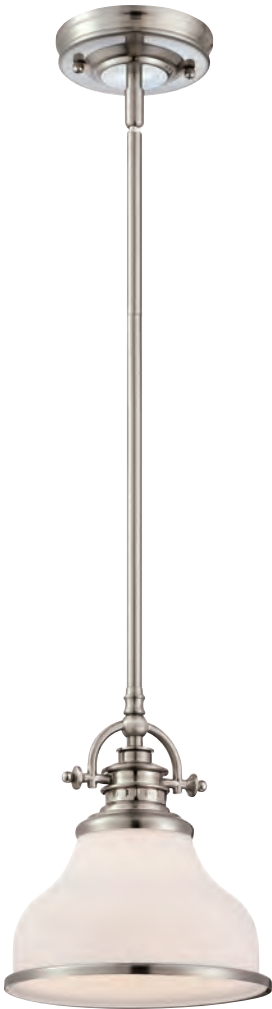

MINI-PENDANTS

See pages 104-107 for more fixtures in the Grant family
See pages 114-115 for more fixtures in the Emery family

GRANT

GRTS1508PN
9.5" H x 8" W x 8" D
Finish: Palladian Bronze
1 - 100W Medium Base
(Not Included)
Hanging Height:
Min: 11.00" - Max: 49.00"
ETL Listed Location: Damp
Shade: Clear Seedy Glass

GRANT

GRTS1508BN
9.5" H x 8" W x 8" D
Finish: Brushed Nickel
1 - 100W Medium Base
(Not Included)
Hanging Height:
Min: 11.00" - Max: 49.00"
ETL Listed Location: Damp
Shade: Clear Seedy Glass

EMERY

ER1508BN
9" H x 8" W x 8" D
Finish: Brushed Nickel
1 - 100W Medium Base
(Not Included)
Hanging Height:
Min: 13.00" - Max: 48.00"
ETL Listed Location: Damp
Shade: Metal
(NOT TO SCALE)

GRANT

GRT1508BN
9.5" H x 8" W x 8" D
Finish: Brushed Nickel
1 - 100W Medium Base
(Not Included)
Hanging Height:
Min: 11.00" - Max: 49.00"
ETL Listed Location: Damp
Shade: Opal Etched Glass

GRANT

GRT1508PN
9.5" H x 8" W x 8" D
Finish: Palladian Bronze
1 - 100W Medium Base
(Not Included)
Hanging Height:
Min: 11.00" - Max: 49.00"
ETL Listed Location: Damp
Shade: Opal Etched Glass

EMERY

ER1508PN
9" H x 8" W x 8" D
Finish: Palladian Bronze
1 - 100W Medium Base
(Not Included)
Hanging Height:
Min: 13.00" - Max: 48.00"
ETL Listed Location: Damp
Shade: Metal