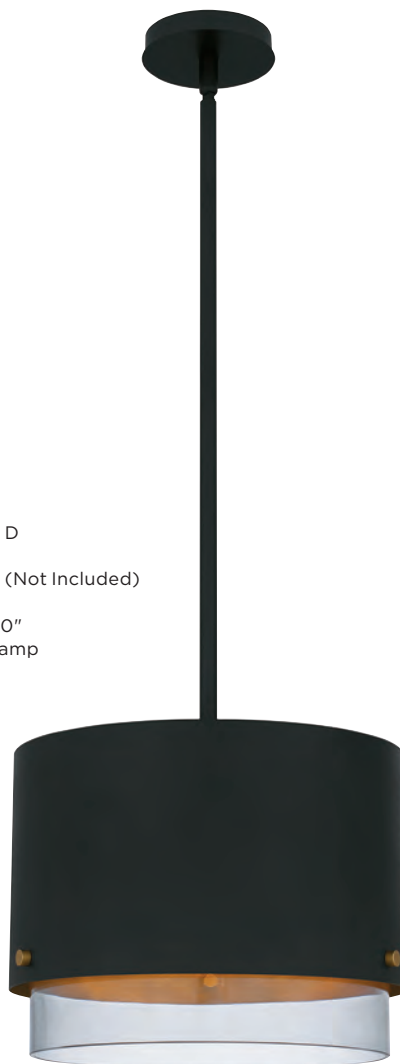

ELIO

EIO1814MBK

11.5" H x 14.5" W x 14.5" D
Finish: Matte Black
3 - 100W Medium Base (Not Included)
Hanging Height:
Min: 14.00" - Max: 50.00"
ETL Listed Location: Damp
Shade: Smoke Glass