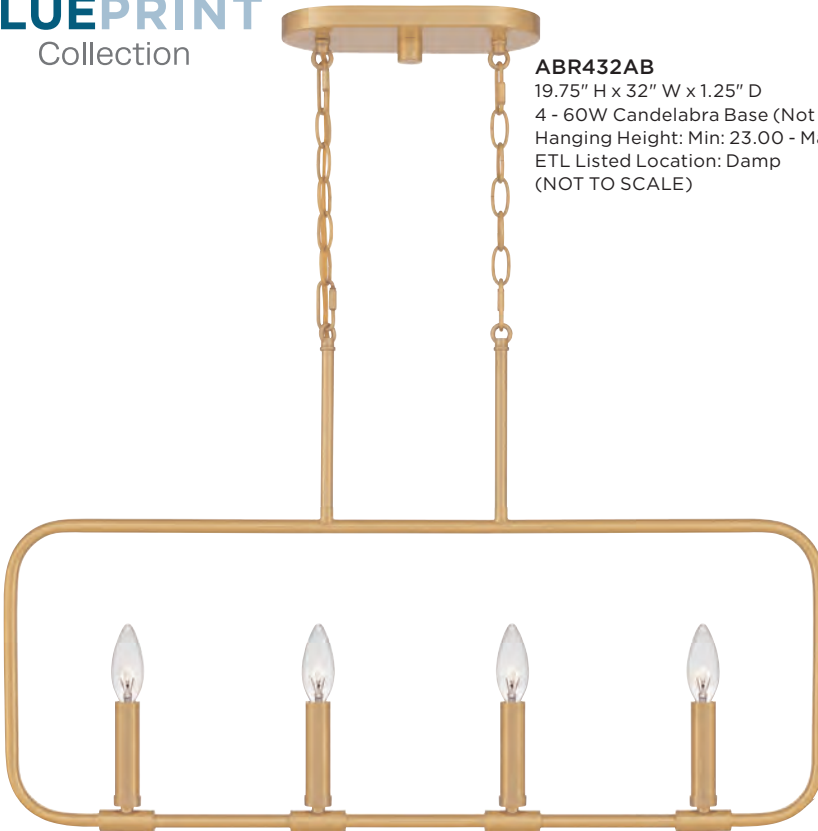

ABNER

Finish: Aged Brass

The Abner series reflects a contemporary twist. With all the hallmarks of a classic chandelier, its pared-back lines and industrial-inspired materials speak to a modern design aesthetic brimming with character. Add beautiful light to smaller spaces with the Abner series of sconces and pendants, featuring clear hammered glass and multiple finishes like aged brass and matte black.

BLUEPRINT Collection

ABR432AB

19.75" H x 32" W x 1.25" D
4 - 60W Candelabra Base (Not Included)
Hanging Height: Min: 23.00 - Max: 70.00
ETL Listed Location: Damp
(NOT TO SCALE)