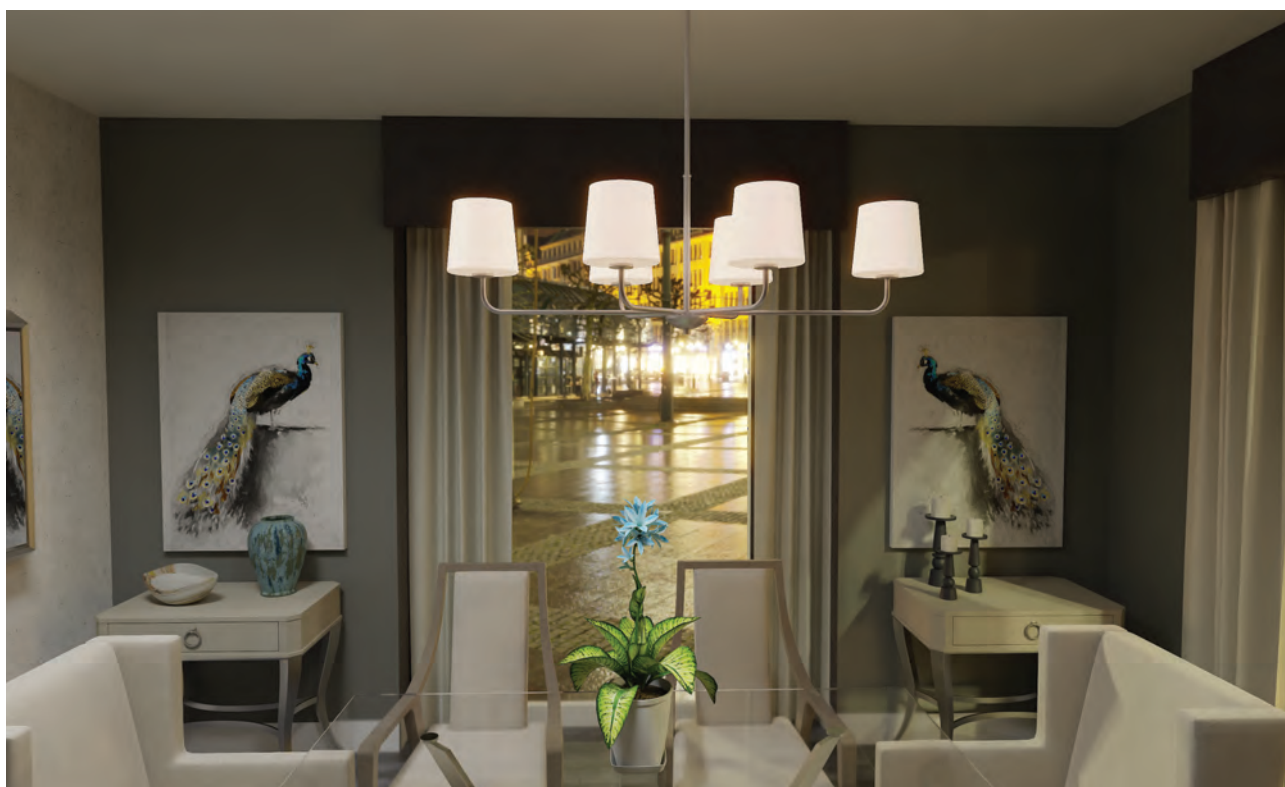

ETL Listed Location: Damp

GALLAGHER

Finish: Matte Black
Shade: White Fabric

Available in a variety of sizes, Gallagher chandeliers offer the perfect complement to any space. Choose from a classic brushed nickel finish with opal etched glass shades- or go the more modern route with a matte black finish and white fabric shades. Whichever you choose, Gallagher is sure to impress with its transitional styling.