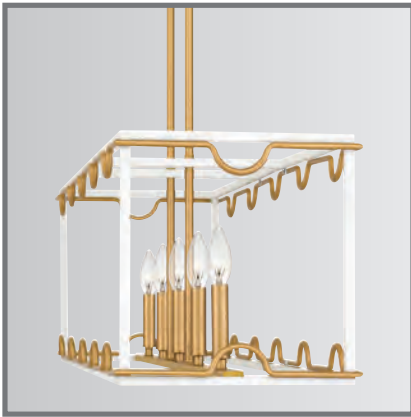

BRINKMAN

Finish: Matte White

The Brinkman collection combines a matte white finish with brushed weathered brass accents for a pretty, modern contrast. Curved brass lines pair with the straight lines of the silhouette for a geometric layering effect. Available as a semi-flush mount or linear island light, Brinkman adds one-of-a-kind style to any space.