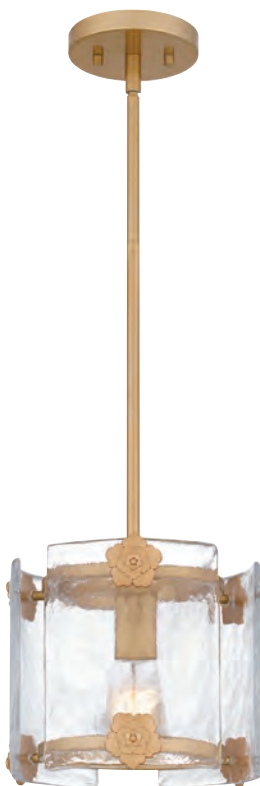

CORNELIA

CNE1508MBK

14.5" H x 8" W x 8" D

Finish: Matte Black

1 - 100W Medium Base

(Not Included)

Hanging Height:

Min: 15.00" - Max: 51.00"

ETL Listed Location: Damp

Shade: Clear Seedy Glass

*See page 178 for more
fixtures in this family*