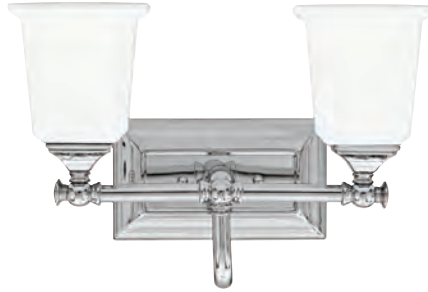

NL8602C
10" H x 15" W x 7" D
2 - 100W Medium Base
(Not Included)
ETL Listed Location: Damp