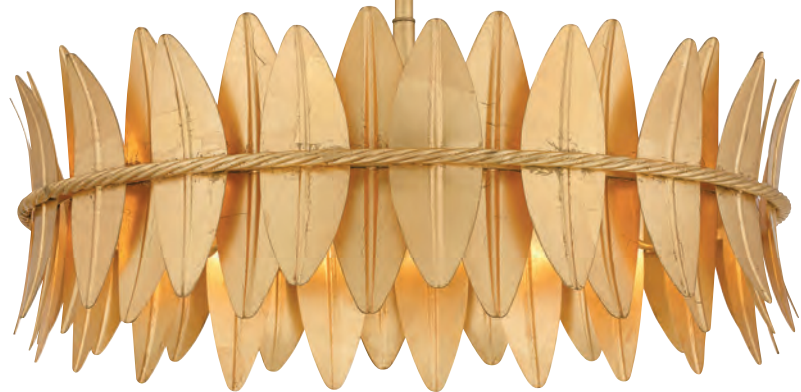

LIZ1716GFL
9.5" H x 16" W x 16" D
3 - 60W Candelabra Base
(Not Included)
ETL Listed Location: Damp