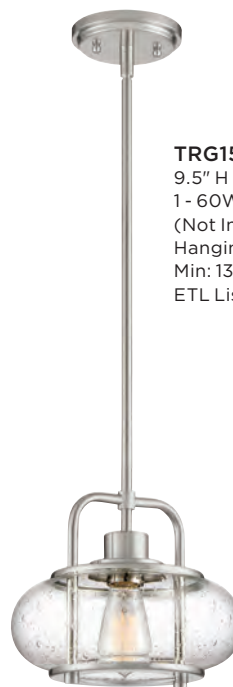

TRG1510BN

9.5" H x 10" W x 10" D
1 - 60W Medium Base
(Not Included)
Hanging Height:
Min: 13.00" - Max: 49.00"
ETL Listed Location: Damp