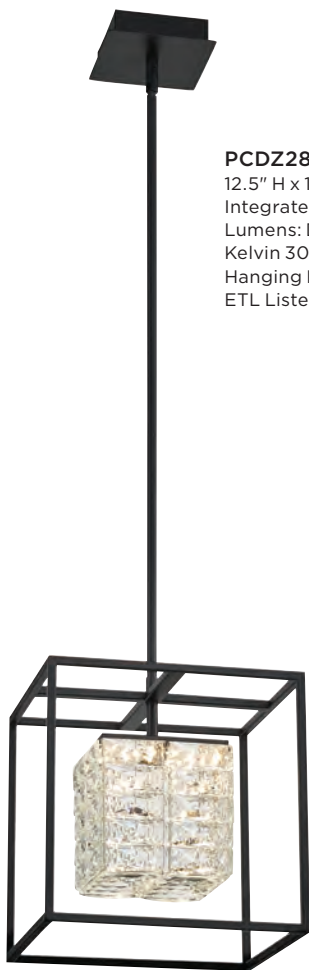

PCDZ2812MBK

12.5" H x 11.75" W x 11.75" D
Integrated LED
Lumens: Delivered 1541 | Initial 2070
Kelvin 3000, CRI 90
Hanging Height: Min: 16.00" - Max: 52.00"
ETL Listed Location: Damp