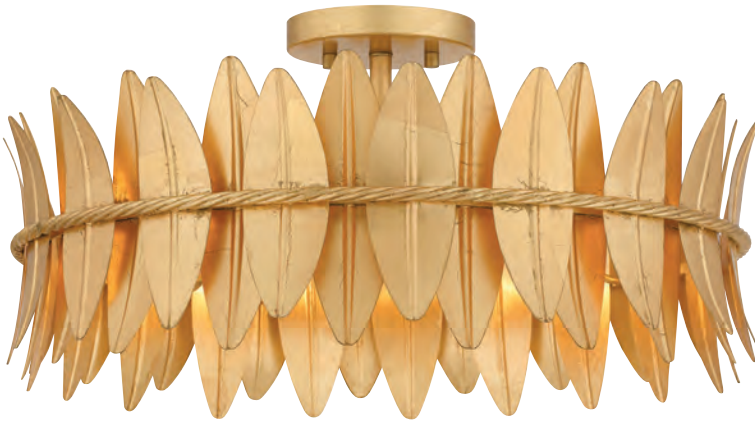

LIZA

Finish: Gold Leaf
Shade: Metal

The Liza collection is as modern as it is glamorous. A braided metal rope wraps delicately around varying sizes of leaf for a beautiful effect, all finished in a shimmery gold. Available as a semi-flush mount or pendant light, Liza makes a perfect addition in any hallway, kitchen, foyer, home office, or living area.

See page 213 for more fixtures in this family

LIZ1720GFL
9.5" H x 20.5" W x 20.5" D
4 - 60W Candelabra Base
(Not Included)
ETL Listed Location: Damp

LIZ1716GFL
9.5" H x 16" W x 16" D
3 - 60W Candelabra Base
(Not Included)
ETL Listed Location: Damp