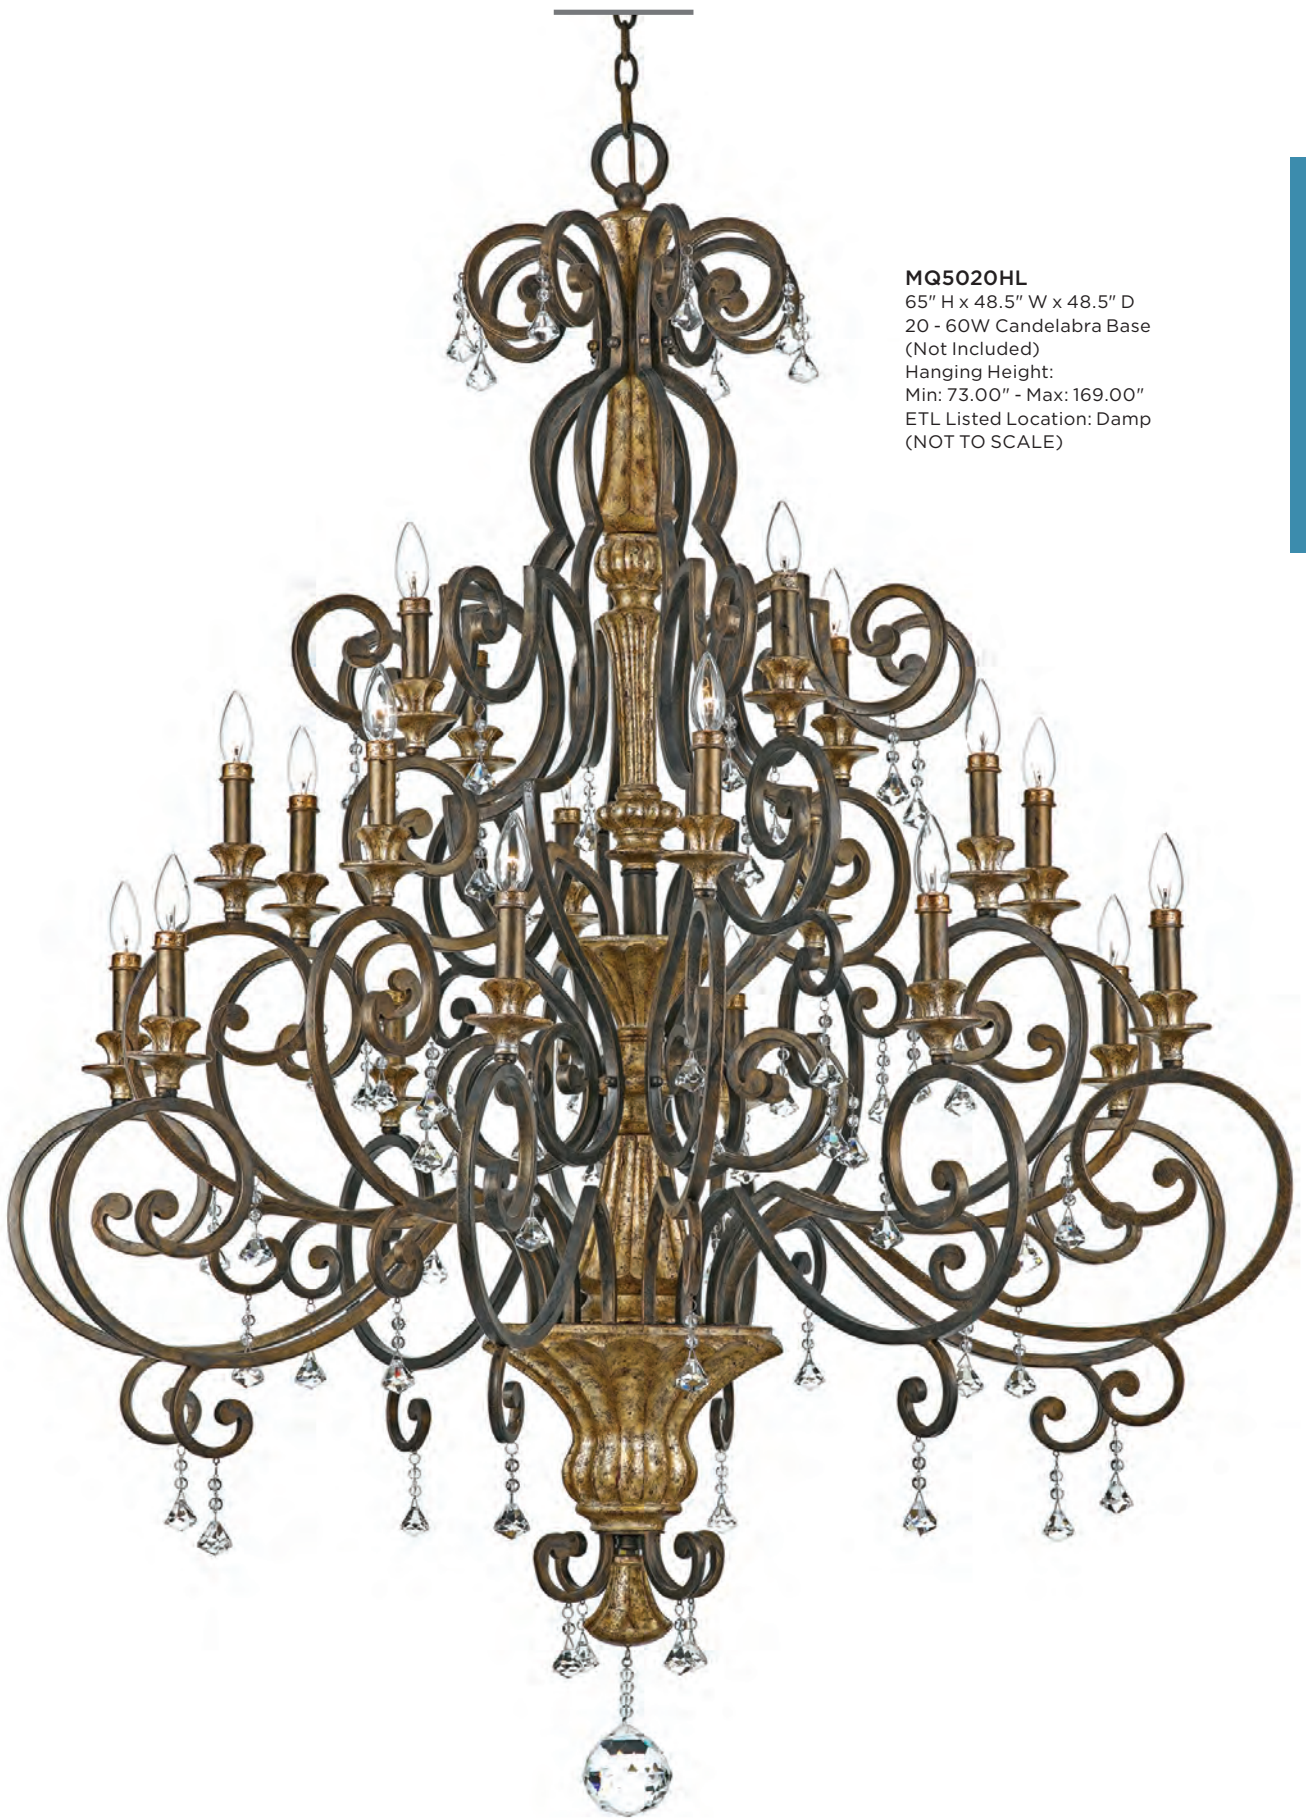

MQ5020HL
65" H x 48.5" W x 48.5" D
20 - 60W Candelabra Base
(Not Included)
Hanging Height:
Min: 73.00" - Max: 169.00"
ETL Listed Location: Damp
(NOT TO SCALE)