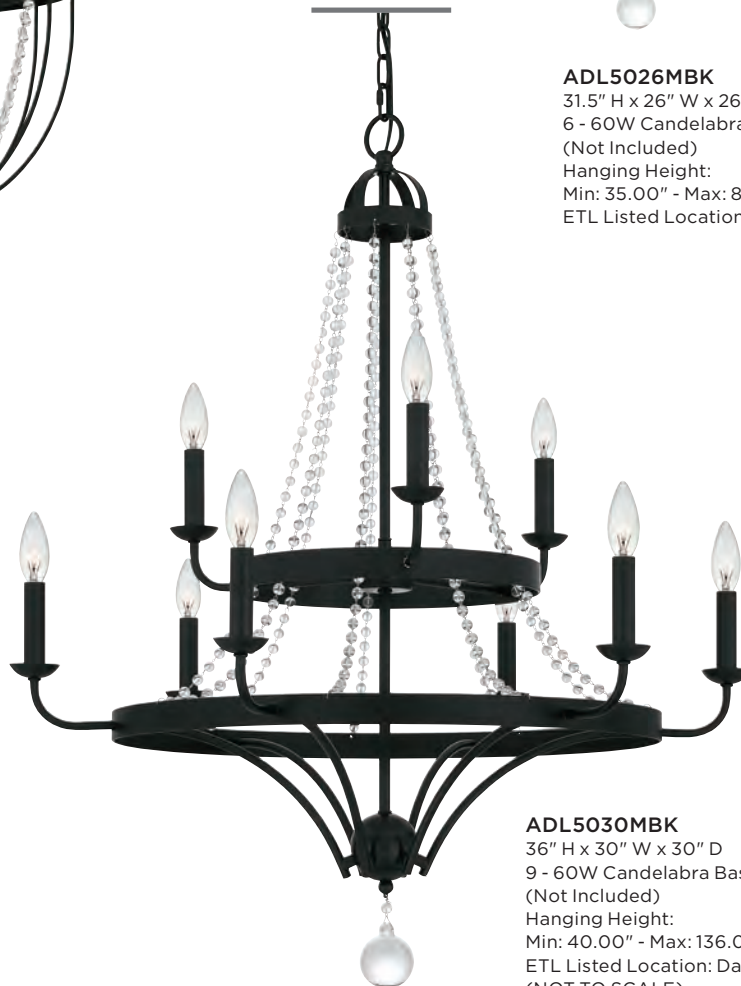

ADL5030MBK
36" H x 30" W x 30" D
9 - 60W Candelabra Base
(Not Included)
Hanging Height:
Min: 40.00" - Max: 136.00"
ETL Listed Location: Damp
(NOT TO SCALE)