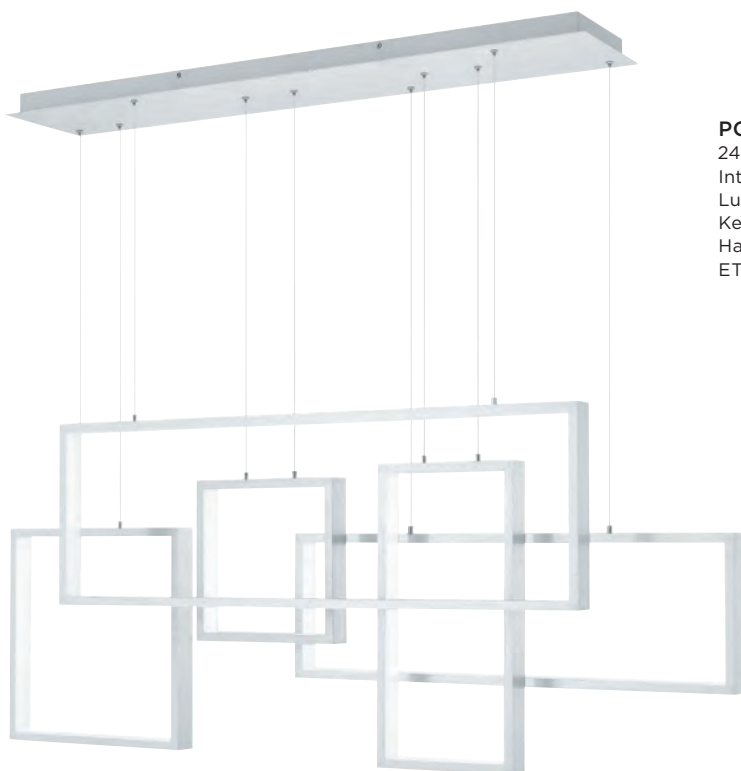

ETL Listed Location: Damp

CANVAS

Finish: Western Bronze
or Brushed Aluminum

The rich western bronze or brushed aluminum finish of the Canvas collection's dually suspended frame emphasizes the bold lines of its minimalist design. This modern stunner features Integrated LED technology and adjustable cables.

PCCV157WT

24.5" H x 56.75" W x 7.75" D

Integrated LED

Lumens: Delivered 2130 | Initial 6240

Kelvin 3000, CRI 90

Hanging Height: Min: 30.00" - Max: 120.00"

ETL Listed Location: Damp

PCCV157BRA

24.5" H x 56.75" W x 7.75" D

Integrated LED

Lumens: Delivered 2130 | Initial 6240

Kelvin 3000, CRI 90

Hanging Height: Min: 30.00" - Max: 120.00"

ETL Listed Location: Damp

NEWMAN

Finish: Matte Black

Hanging Height: Min: 11.00" - Max: 100.00"

ETL Listed Location: Damp
(NOT TO SCALE)

Simple construction and minimal styling elevate the frosted glass detail of Malik. A clean and contemporary ring defines the pendant, featuring a matte black finish for a sharp contrast. An integrated LED light source shines through the clear shade, sparkling brilliantly as it touches each frosted glass accent.