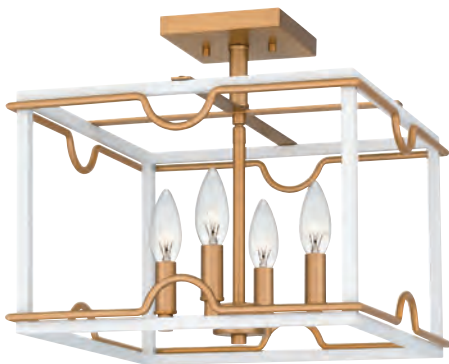

BNK1714W

13" H x 14" W x 14" D

4 - 60W Candelabra Base (Not Included)

ETL Listed Location: Damp