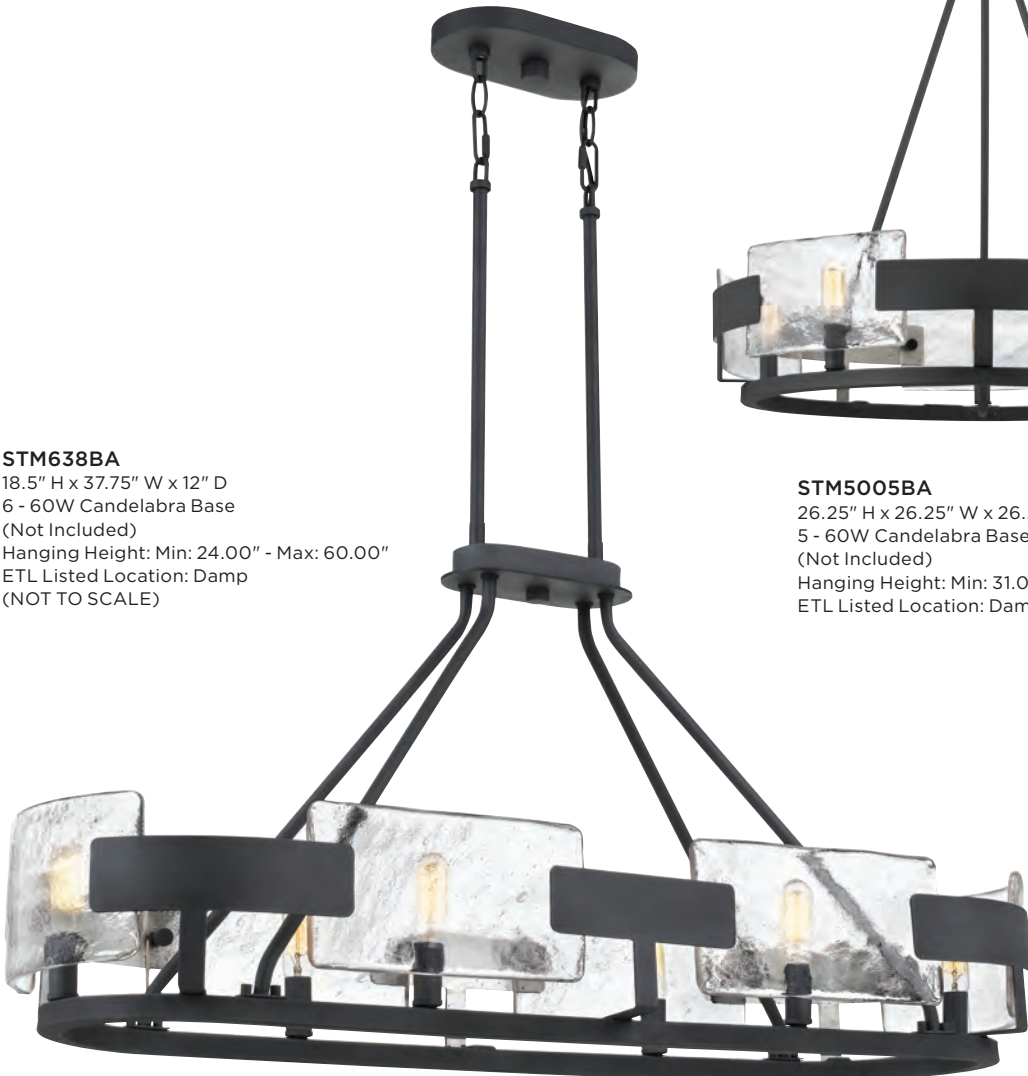

STM638BA

18.5" H x 37.75" W x 12" D
6 - 60W Candelabra Base
(Not Included)
Hanging Height: Min: 24.00" - Max: 60.00"
ETL Listed Location: Damp
(NOT TO SCALE)