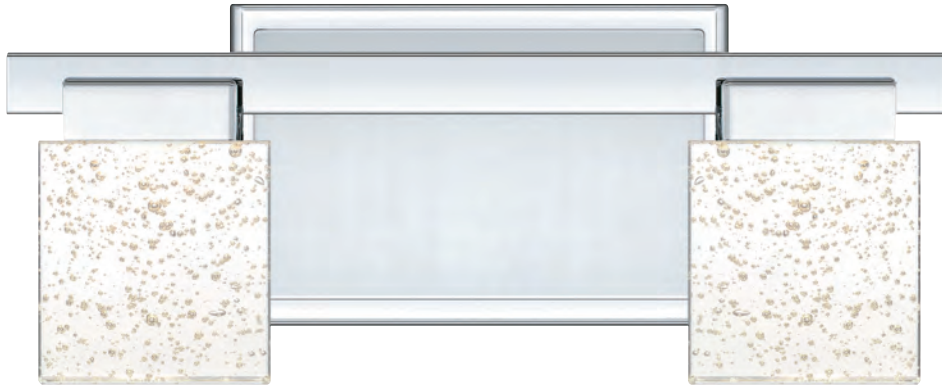

ALE8633C
8.25" H x 33.5" W x 6.25" D
4 - 100W Medium Base
(Not Included)
ETL Listed Location: Damp

ZOLA

Finish: Polished Chrome
Shade: Bubble Glass

Can be installed facing up or down

As part of our Platinum Collection, Zola offers a contemporary vanity lighting solution. Integrated LED technology pairs with a high-shine polished chrome finish for a look that is both stylish and energy-efficient. Square bubble glass shades complete the look of the bath light, adding visual appeal and luxury to the overall design.