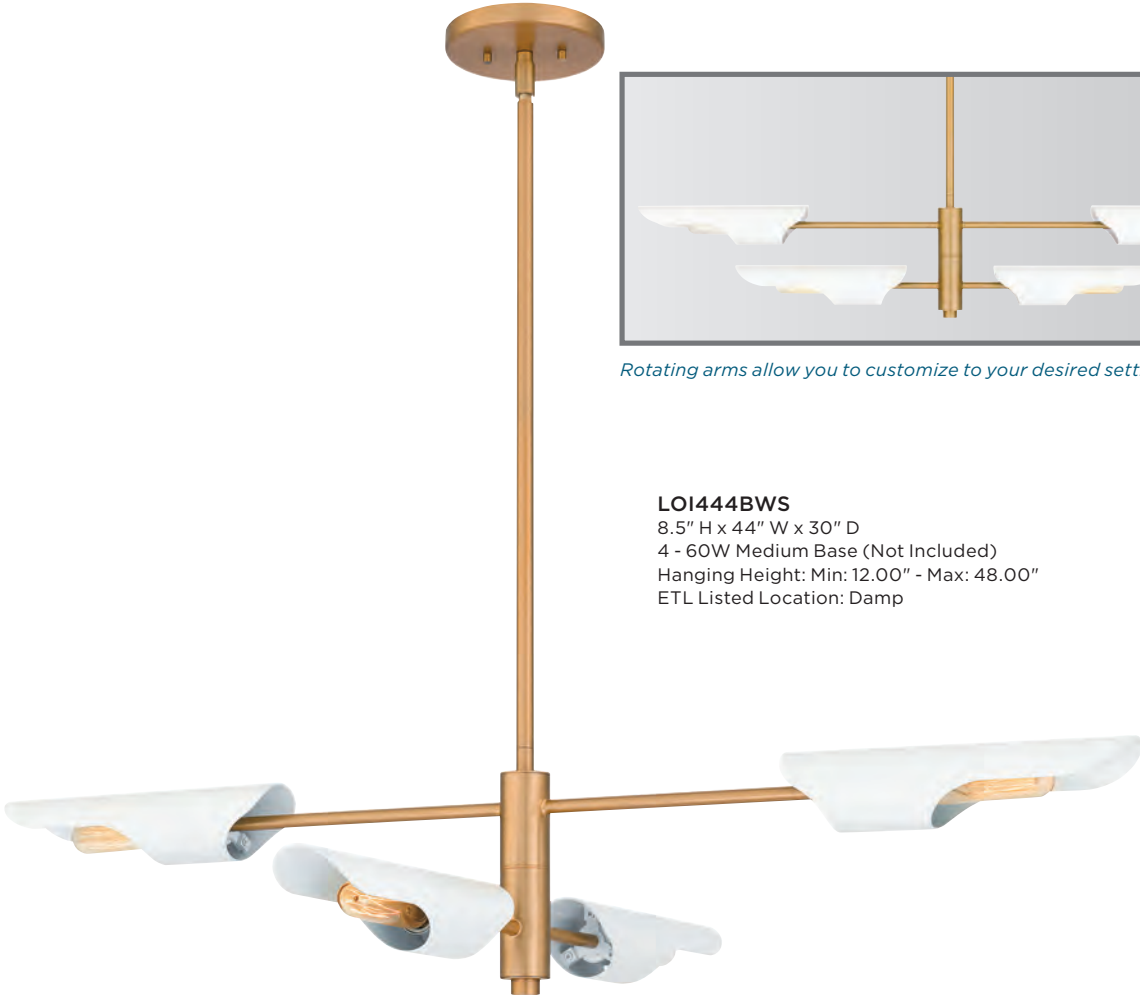

LOI444BWS

8.5" H x 44" W x 30" D

4 - 60W Medium Base (Not Included)

Hanging Height: Min: 12.00" - Max: 48.00"

ETL Listed Location: Damp