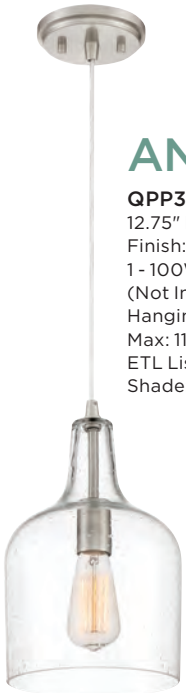

ANSON

QPP3402BN
12.75" H x 8" W x 8" D
Finish: Brushed Nickel
1 - 100W Medium Base
(Not Included)
Hanging Height: Min: 15.00" -
Max: 111.00"
ETL Listed Location: Damp
Shade: Clear Seedy Glass