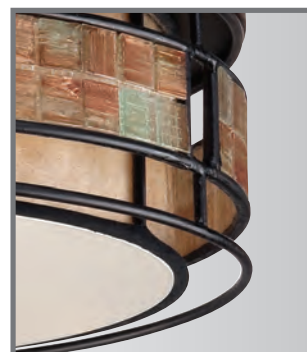

MC842SRC

12" H x 16" W x 16" D
3 - 60W Medium Base
(Not Included)
ETL Listed Location: Damp