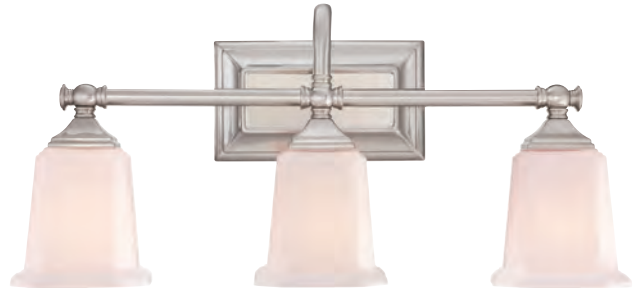

NL8601BN
10" H x 5" W x 7" D
1 - 100W Medium Base
(Not Included)
ETL Listed Location: Damp
(NOT TO SCALE)