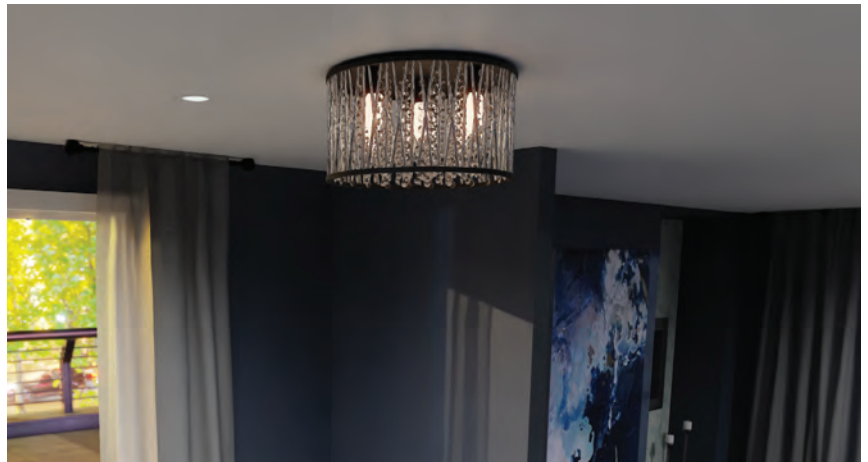

CELESTE

Finish: Matte Black
Shade: Clear Crystal Glass

With a combination of clear crystal glass and chrome accents, the Celeste collection is truly stunning. The fixture is bordered with spiraled sleek metal rods that are angled and intersect to create a dazzling effect. A matte black frame completes the look, adding modern contrast to your choice of flush mount or island light.

BLEECKER

Finish: Polished Chrome
or Matte Black

Like the electric buzz of Bleecker Street, this namesake design features a unique, curved LED light source. The Bleecker island light is available in polished chrome or matte black, underscoring its modern, sculptural aesthetic.