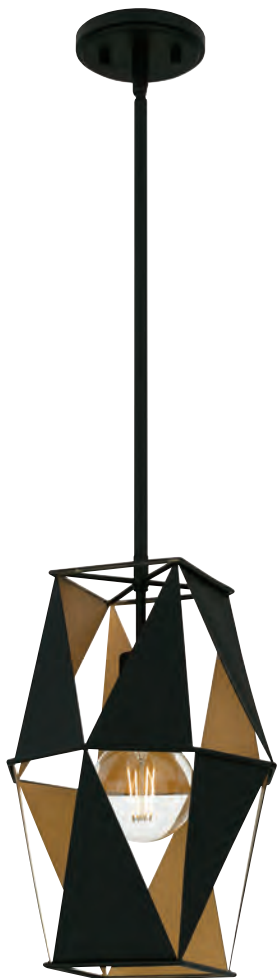

WREN

QPP6196MBK

15" H x 10.25" W x 10.25" D
Finish: Matte Black
1 - 100W Medium Base
(Not Included)
Hanging Height: Min: 18.00" -
Max: 54.00"
ETL Listed Location: Damp
Shade: Metal

ELIO

EIO1814MBK

11.5" H x 14.5" W x 14.5" D
Finish: Matte Black
3 - 100W Medium Base (Not Included)
Hanging Height:
Min: 14.00" - Max: 50.00"
ETL Listed Location: Damp
Shade: Smoke Glass

ELIO

EIO1503MBK

8" H x 3.75" W x 3.75" D
Finish: Matte Black
1 - 5W GU10
(Not Included)
Hanging Height:
Min: 11.00" - Max: 48.00"
ETL Listed Location: Damp
Shade: Smoke Glass