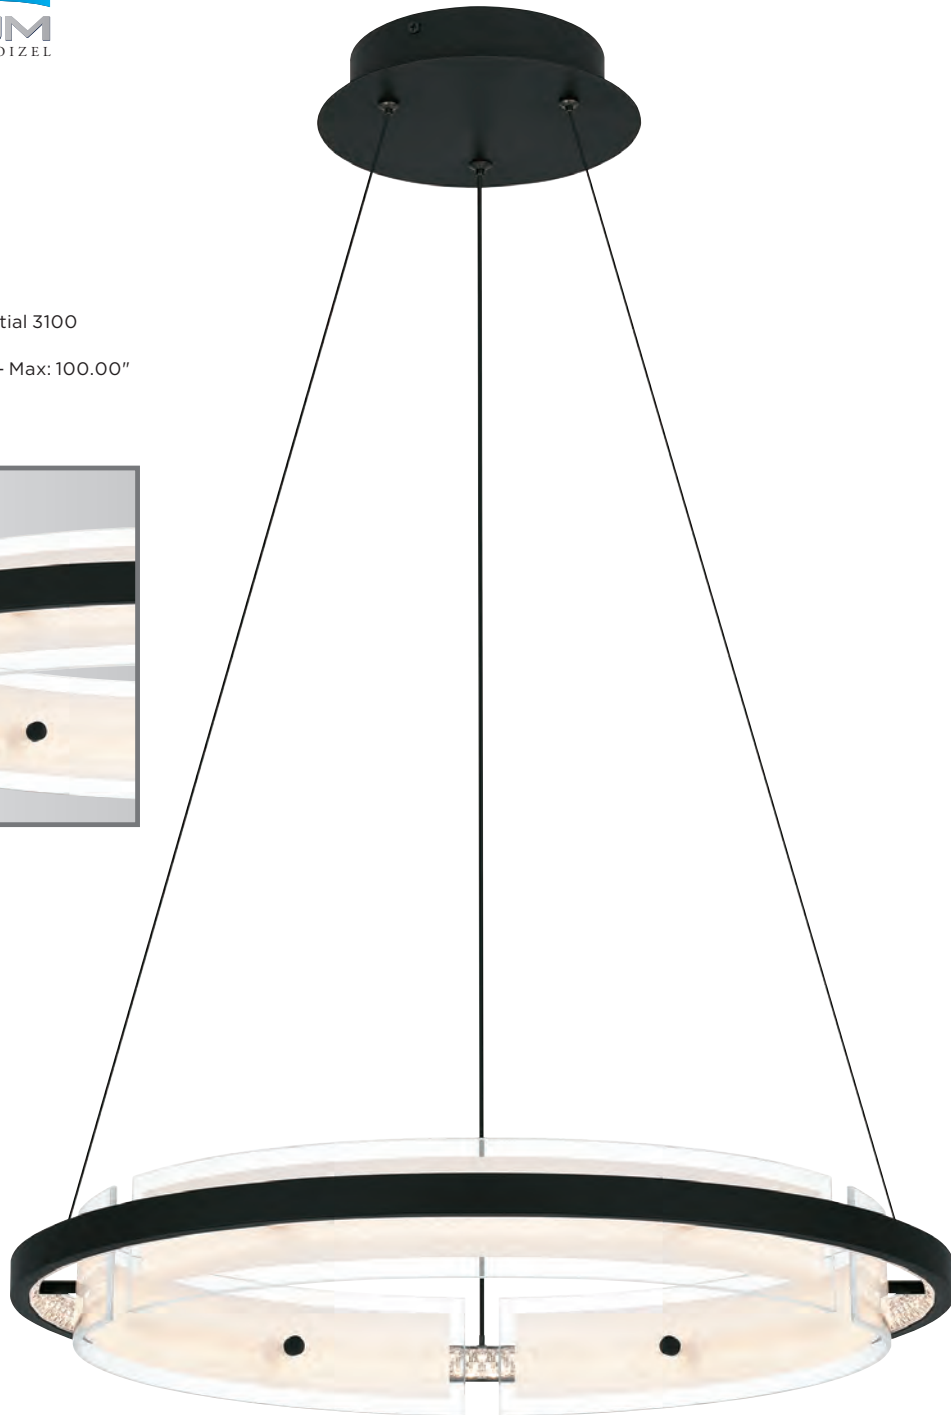

Platinum Style

MALIK

Finish: Matte Black
Shade: Clear Glass

PCMLK2820MBK

3" H x 20" W x 20" D

Integrated LED

Lumens: Delivered 1500 | Initial 3100

Kelvin 3000, CRI 90

Hanging Height: Min: 11.00" - Max: 100.00"

ETL Listed Location: Damp
(NOT TO SCALE)

Simple construction and minimal styling elevate the frosted glass detail of Malik. A clean and contemporary ring defines the pendant, featuring a matte black finish for a sharp contrast. An integrated LED light source shines through the clear shade, sparkling brilliantly as it touches each frosted glass accent.