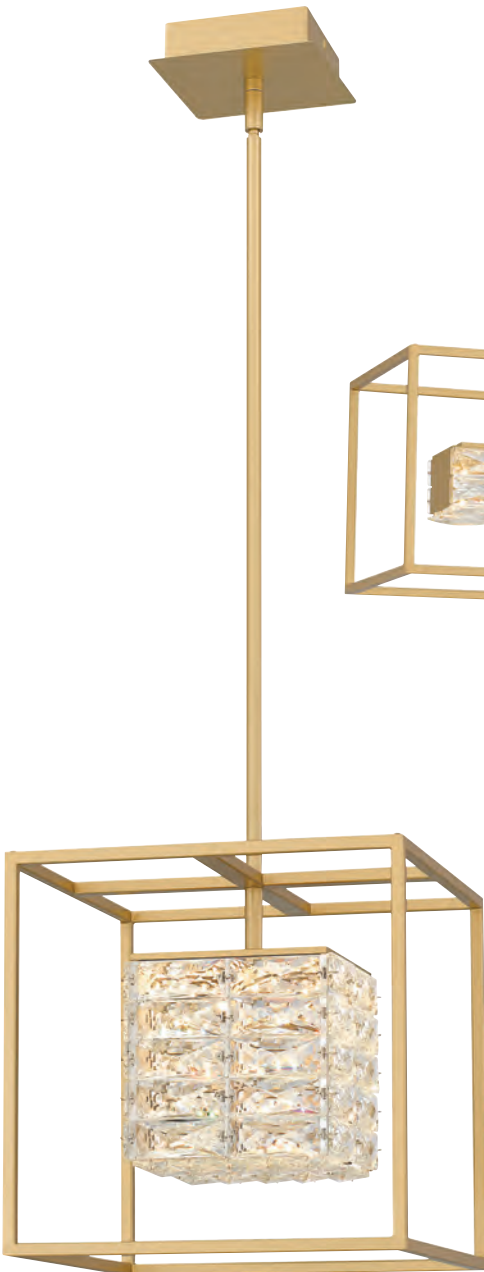

DAZZLE

Finish: Soft Gold
Shade: Clear Crystal Glass

Sometimes, the name says it all. Such is the case with the Dazzle series, available as an island light, pendant, or semi flush mount. Whether in soft gold or matte black, this piece catches the eye with an integrated lightsource that sparkles like faceted diamonds.

PCDZ136SGD

10" H x 35.5" W x 9.25" D
Integrated LED
Lumens: Delivered 2144 | Initial 3105
Kelvin 3000, CRI 90
Hanging Height: Min: 14.00" - Max: 50.00"
ETL Listed Location: Damp

PCDZ2812SGD

12.5" H x 11.75" W x 11.75" D
Integrated LED
Lumens: Delivered 1541 | Initial 2070
Kelvin 3000, CRI 90
Hanging Height: Min: 16.00" - Max: 52.00"
ETL Listed Location: Damp
(NOT TO SCALE)