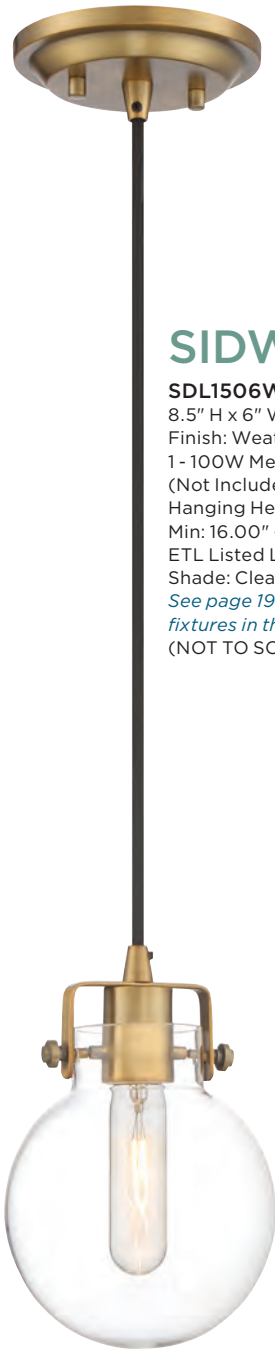

MINI-PENDANTS

SIDWELL

SDL1506WS

8.5" H x 6" W x 6" D

Finish: Weathered Brass
1 - 100W Medium Base
(Not Included)

Hanging Height:

Min: 16.00" - Max: 106.00"

ETL Listed Location: Damp

Shade: Clear Glass

*See page 194 for more
fixtures in this family*

(NOT TO SCALE)