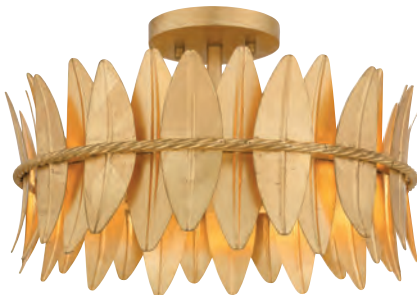

LIZ1716GFL
9.5" H x 16" W x 16" D
3 - 60W Candelabra Base
(Not Included)
ETL Listed Location: Damp