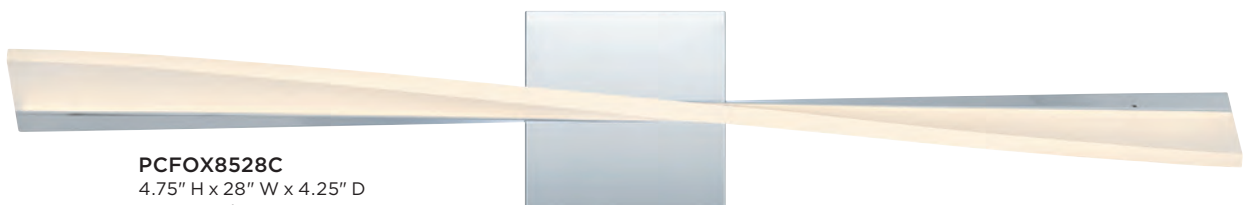

PCFOX8528C
4.75" H x 28" W x 4.25" D
Integrated LED
Lumens: Delivered 1275 | Initial 2750
Kelvin 3000, CRI 90
ETL Listed Location: Damp