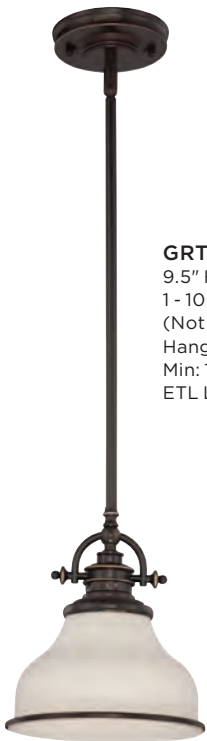

GRTS1708BN
10.5" H x 8" W x 8" D
1 - 100W Medium Base
(Not Included)
ETL Listed Location: Damp
(NOT TO SCALE)

GRANT

Finish: Palladian Bronze
Shade: Opal Etched Glass

This opal etched glass fixture is an elegant nod to the past. The classic Americana styling adds a nostalgic flair to your home. When hung over a kitchen island or dinette table it provides ample lighting for all your daily tasks. It is available in brushed nickel and palladian bronze finishes.