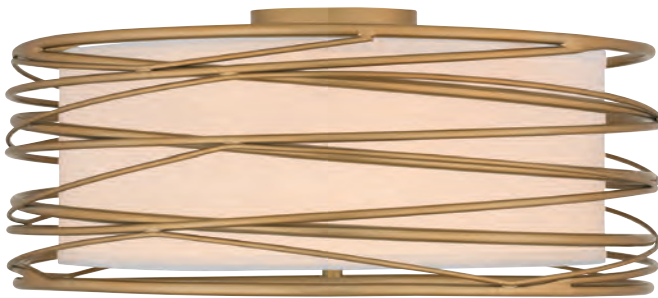

SPIRAL

Finish: Mystic Black or Light Gold
Shade: Off White Fabric

See page 252 for more fixtures in this family

SPL1720K

10.25" H x 20" W x 20" D
3 - 100W Medium Base (Not Included)
ETL Listed Location: Damp

SPL1720LG

10.25" H x 20" W x 20" D
3 - 100W Medium Base (Not Included)
ETL Listed Location: Damp

NEWCASTLE

QSF5274MBK

13.75" H x 23.5" W x 23.5" D
Finish: Matte Black
4 - 100W Medium Base
(Not Included)
ETL Listed Location: Damp
Shade: White Fabric
*See page 253 for more
fixtures in this family*
(NOT TO SCALE)