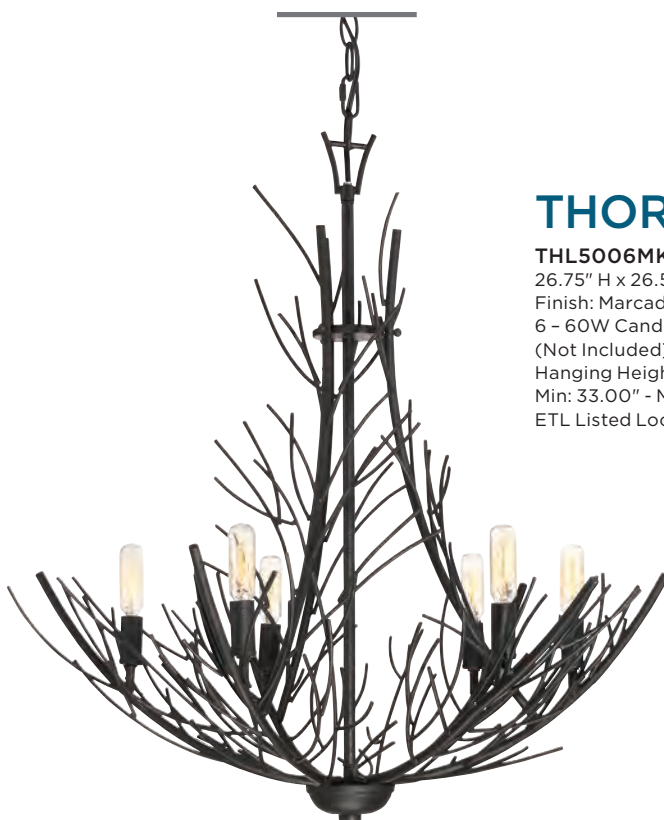

THORNHILL

THL5006MK

26.75" H x 26.5" W x 26.5" D

Finish: Mercado Black

6 - 60W Candelabra Base

(Not Included)

Hanging Height:

Min: 33.00" - Max: 81.00"

ETL Listed Location: Damp