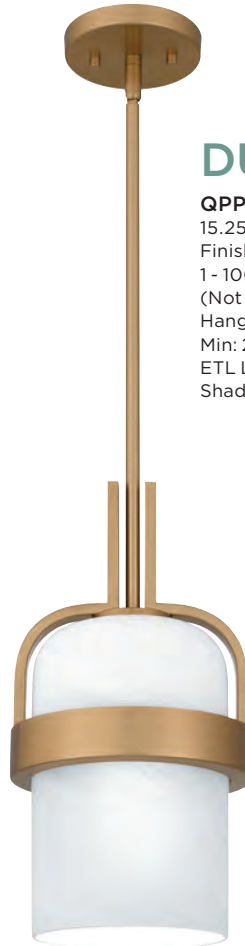

SPRINGSTEEN

QPP6189AB
13.75" H x 6.25" W x 6.25" D
Finish: Aged Brass
1 - 100W Medium Base
(Not Included)
Hanging Height:
Min: 16.00" - Max: 52.00"
ETL Listed Location: Damp
Shade: Clear Glass