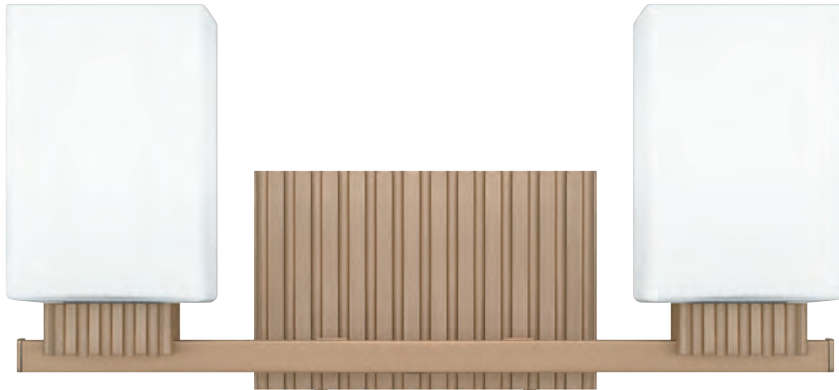

JOYNER

Finish: Bronze Gold
Shade: Etched Opal Glass

Enhance the appearance of any bathroom vanity with the Joyner bath light collection. Etched opal glass shades softly diffuse the light, creating a warm ambiance worthy of a luxurious home spa. The bronze gold finish adds subtle shine, featuring a uniquely lined pattern for extra texture and modern style.

Can be installed facing up or down

Vanity Lights

JOY8616BGD
7.25" H x 16" W x 6.5" D
2 - 100W Medium Base
(Not Included)
ETL Listed Location: Damp
(NOT TO SCALE)