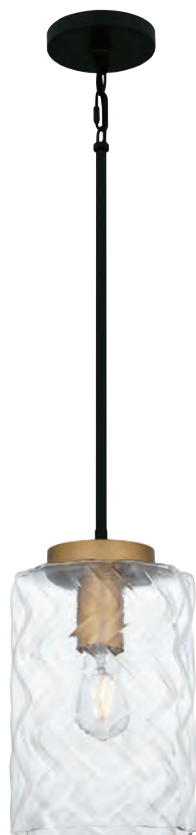

CAY1508MBK
13.25" H x 8" W x 8" D
1 - 100W Medium Base (Not Included)
Hanging Height: Min: 18.00" - Max: 54.00"
ETL Listed Location: Damp