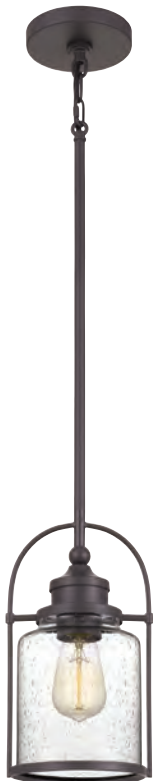

QPP2782WT
 18" H x 9.75" W x 9" D
 Finish: Western Bronze
 1 - 100W Medium Base
 (Not Included)
 Hanging Height: Min: 24.00" - Max: 60.00"
 ETL Listed Location: Damp
 Shade: Clear Seedy Glass

PAYSON

QPP2782BN
 18" H x 9.75" W x 9" D
 Finish: Brushed Nickel
 1 - 100W Medium Base
 (Not Included)
 Hanging Height: Min: 24.00" - Max: 60.00"
 ETL Listed Location: Damp
 Shade: Clear Seedy Glass