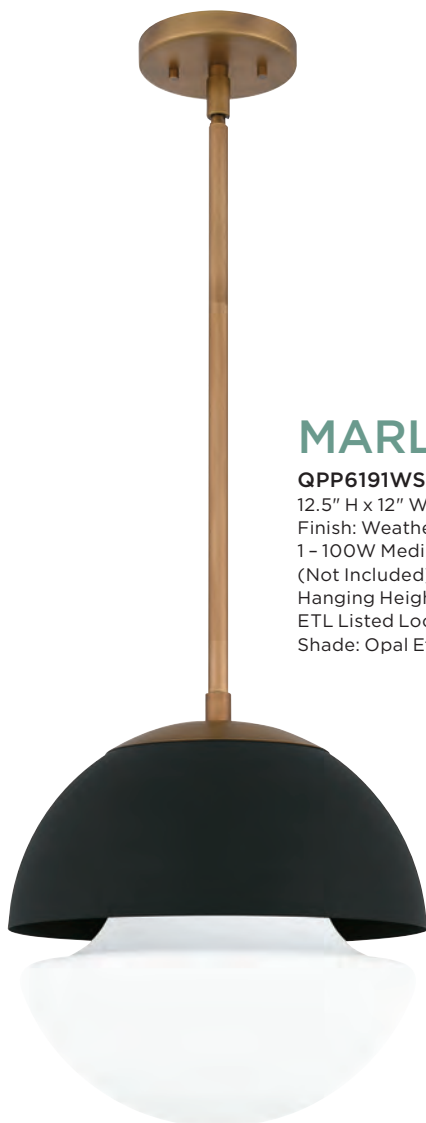

MARLEY

QPP6191WS

12.5" H x 12" W x 12" D
 Finish: Weathered Brass
 1 - 100W Medium Base
 (Not Included)
 Hanging Height: Min: 15.00" - Max: 51.00"
 ETL Listed Location: Damp
 Shade: Opal Etched Glass

LENNOX