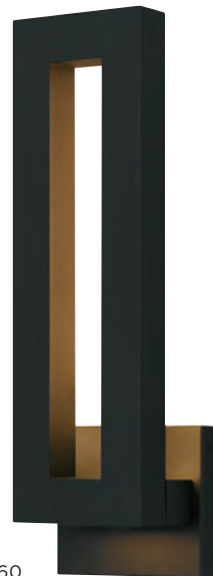

POM8405EK

18.25" H x 5.75" W x 4.25" D

Integrated LED

Lumens: Delivered 672 | Initial 1760

Kelvin 3000, CRI 90

ETL Listed Location: Wet