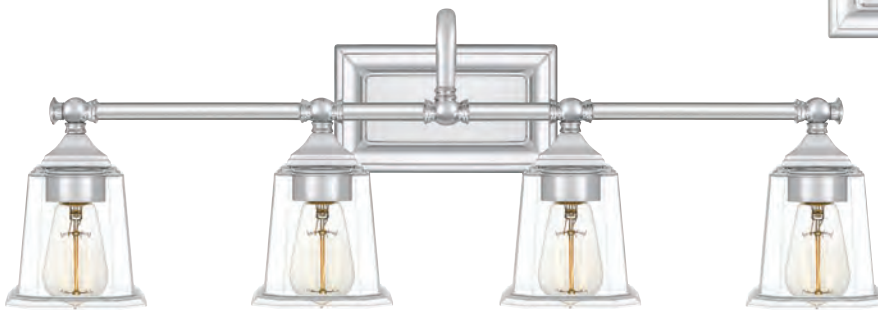

NICHOLAS

Finish: Polished Chrome
Shade: Clear Glass

The Nicholas collection gives a solid nod to mid century style. The streamlined silhouette is finished in brushed nickel or polished chrome to compliment a variety of home styles. The tapered square glass shades gives this design an edge and it is complemented beautifully by the rectangular backplate.

Can be installed facing up or down