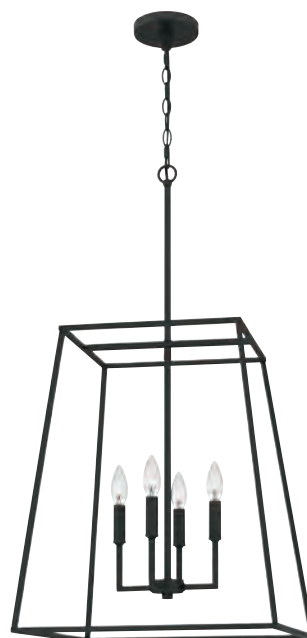

PRC2818MBK
35.5" H x 18" W x 18" D
4 - 60W Candelabra Base (Not Included)
Hanging Height: Min: 40.00 - Max: 90.00
ETL Listed Location: Damp