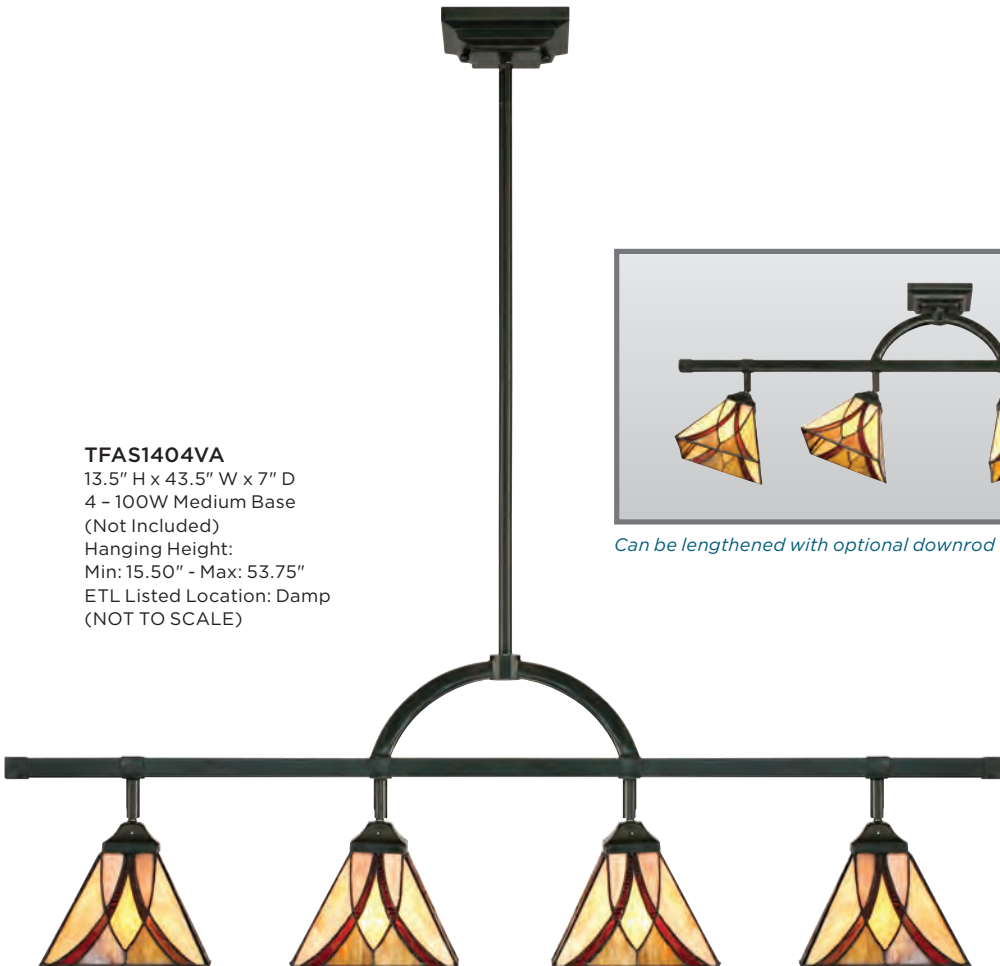

TFAS442VA

11.5" H x 42" W x 14" D
4 - 100W Medium Base
(Not Included)
Hanging Height:
Min: 14.00" - Max: 51.00"
ETL Listed Location: Damp

TFAS1404VA

13.5" H x 43.5" W x 7" D
4 - 100W Medium Base
(Not Included)
Hanging Height:
Min: 15.50" - Max: 53.75"
ETL Listed Location: Damp
(NOT TO SCALE)