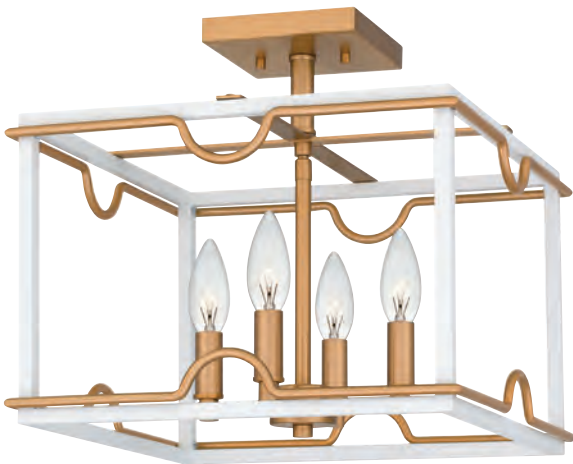

CEILING LIGHTS

BRUNSON

QFL5353AB
5.5" H x 14" W x 14" D
Finish: Aged Brass
4 - 100W Medium Base
(Not Included)
ETL Listed Location: Damp

BRINKMAN

BNK1714W
13" H x 14" W x 14" D
Finish: Matte White
4 - 60W Candelabra Base
(Not Included)
ETL Listed Location: Damp
See page 190 for more fixtures in this family

PAULSEN

QSF5349MBK
10.25" H x 12" W x 12" D
Finish: Matte Black
4 - 75W Medium Base
(Not Included)
ETL Listed Location: Damp