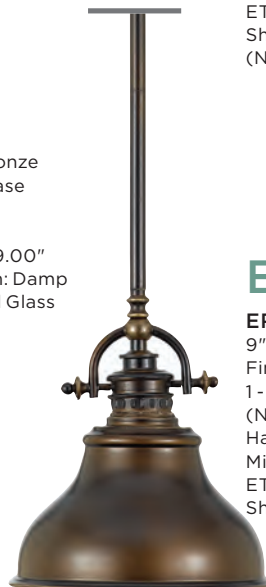

EMERY

ER1508PN
9" H x 8" W x 8" D
Finish: Palladian Bronze
1 - 100W Medium Base
(Not Included)
Hanging Height:
Min: 13.00" - Max: 48.00"
ETL Listed Location: Damp
Shade: Metal