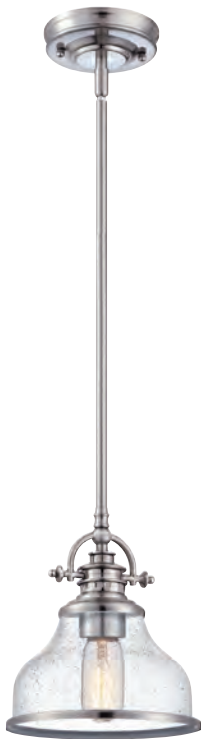

GRTS1508BN
9.5" H x 8" W x 8" D
1 - 100W Medium Base
(Not Included)
Hanging Height:
Min: 11.00" - Max: 49.00"
ETL Listed Location: Damp