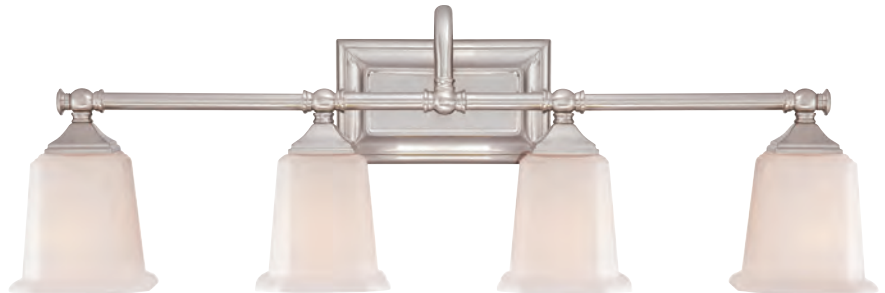

NL8604BN
10" H x 30.5" W x 7" D
4 - 100W Medium Base
(Not Included)
ETL Listed Location: Damp