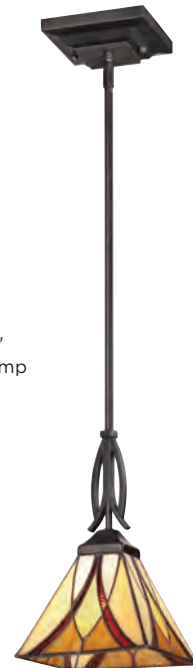

TFAS1507VA
11.5" H x 7" W x 7" D
1 - 100W Medium Base
(Not Included)
Hanging Height:
Min: 15.00" - Max: 51.00"
ETL Listed Location: Damp