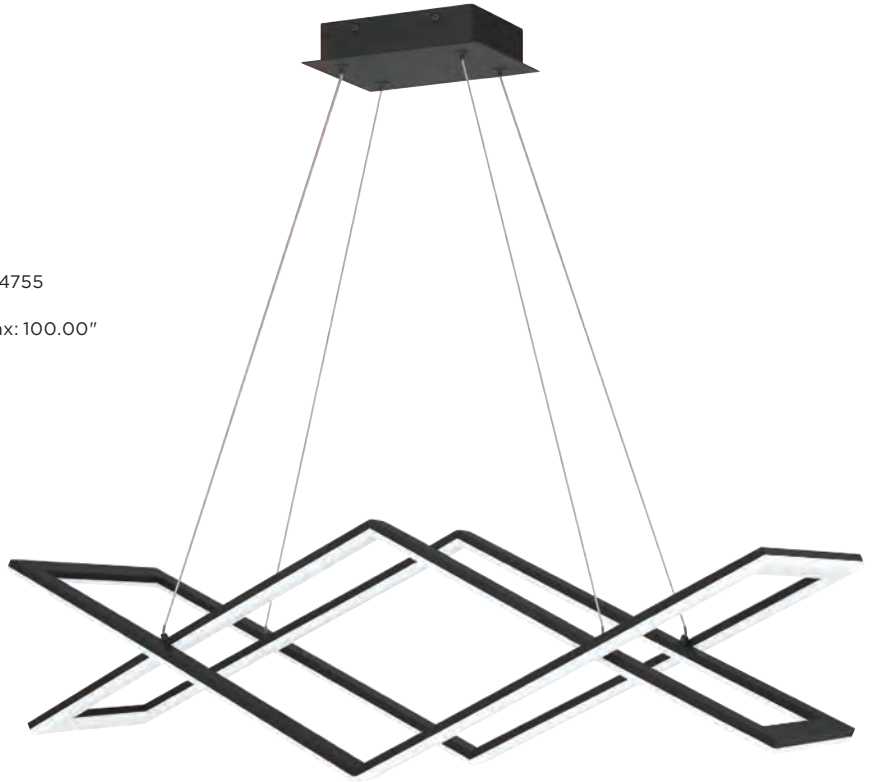

NEWMAN

Finish: Matte Black

PCNEW136MBK

11" H x 36.25" W x 11.5" D

Integrated LED

Lumens: Delivered 2862 | Initial 4755

Kelvin 3000, CRI 90

Hanging Height: Min: 17.00" - Max: 100.00"

ETL Listed Location: Damp

(NOT TO SCALE)

A marriage of enduring craftsmanship and high design, Quoizel provides lighting options that complement every aesthetic, from eclectic bohemian to mid-century modern to clean contemporary. Using leading-edge materials and technology, our products revitalize and enhance the function of any space — all while illuminating your unique style.

Platinum Style