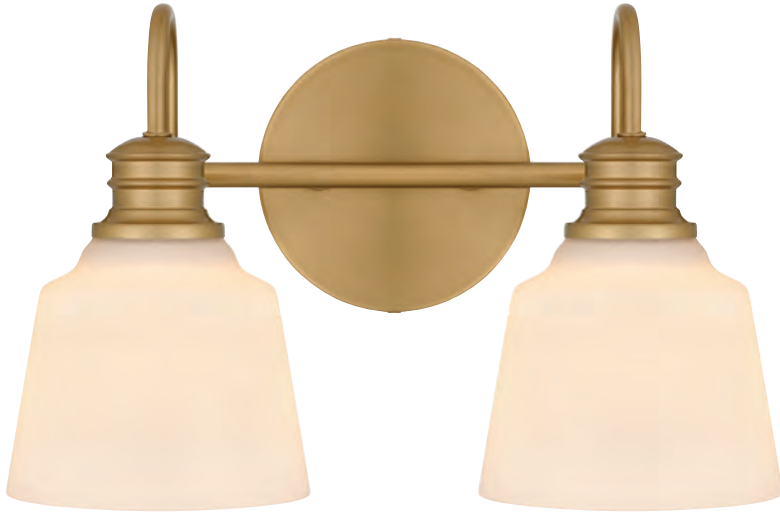

HINTON

Finish: Aged Brass
Shade: Opal Etched Glass

Upgrade any bathroom vanity with the Hinton bath light. Opal etched glass shades cast a soft and ambient glow, setting the mood for an intimate home spa experience. This versatile and traditional design is finished in aged brass for added shine. Configure Hinton with shades facing up or down depending on your lighting needs.

Can be installed facing up or down

HIN8614AB
9" H x 14" W x 6.5" D
2 - 100W Medium Base (Not Included)
ETL Listed Location: Damp
(NOT TO SCALE)