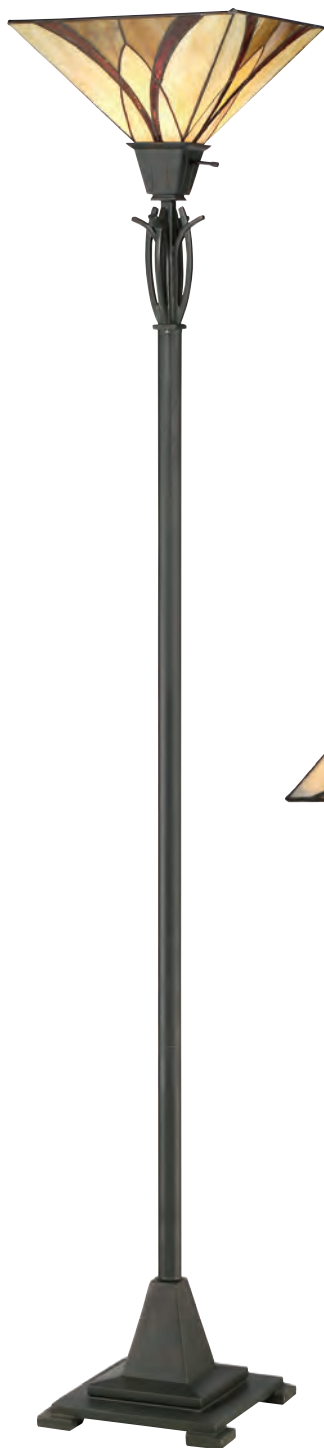

ASHEVILLE

Finish: Valiant Bronze
Shade: Multicolor Tiffany Art Glass

Gentle scrollwork and Tiffany style in a classic pattern brings sophistication to the Asheville Collection. The Tiffany glass is hand assembled using the copper foil method developed by Louis Comfort Tiffany. The valiant bronze finish anchors the traditional styling.

TFAS9470VA
70.5" H x 12" W x 12" D
1 - 150W Medium Base
(Not Included)
Portable