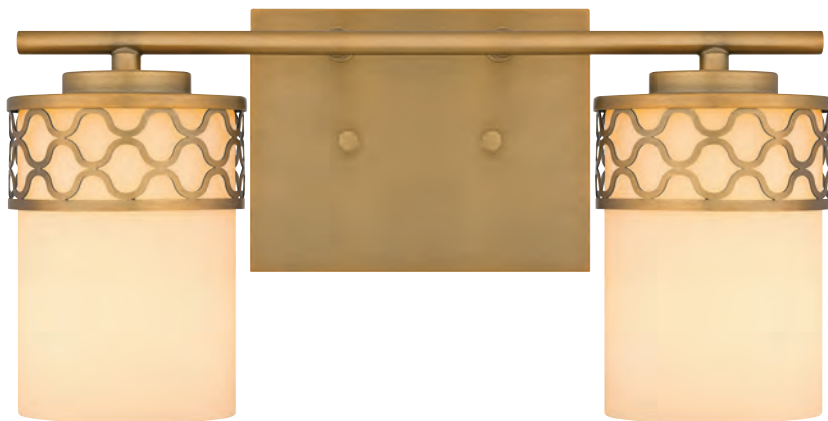

TENLEY

Finish: Aged Brass
Shade: Opal Etched Glass

Add a touch of modern luxury to your bathroom with Tenley. The opal etched glass shades are wrapped in a delicate geometric pattern, inspired by the cool curving lines of Moroccan architecture. An aged brass finish adds sophistication and shine, making Tenley bath lights the perfect statement over any vanity.

Can be installed facing up or down

TEN8615AB

7.5" H x 15" W x 6" D
2 - 100W Medium Base (Not Included)
ETL Listed Location: Damp
(NOT TO SCALE)