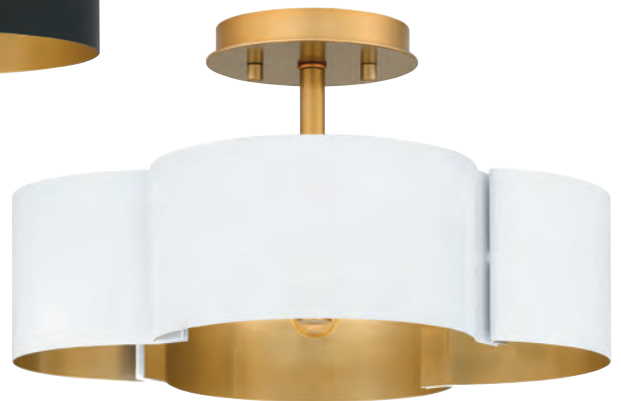

BSM1714W
8" H x 14" W x 14" D
4 - 60W Candelabra Base
(Not Included)
ETL Listed Location: Damp