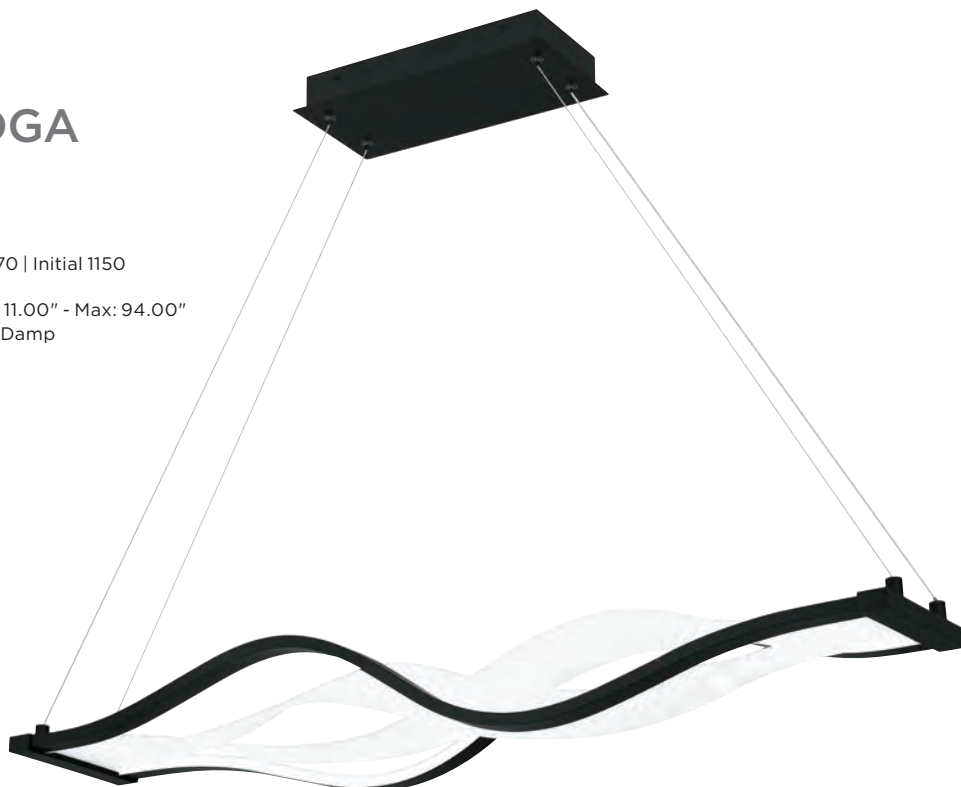

SARATOGA

PCSTG138MBK

5" H x 38" W x 7" D

Finish: Matte Black

Integrated LED

Lumens: Delivered 770 | Initial 1150

Kelvin 3000, CRI 90

Hanging Height: Min: 11.00" - Max: 94.00"

ETL Listed Location: Damp

CANVAS

Finish: Western Bronze
or Brushed Aluminum

The rich western bronze or brushed aluminum finish of the Canvas collection's dually suspended frame emphasizes the bold lines of its minimalist design. This modern stunner features Integrated LED technology and adjustable cables.