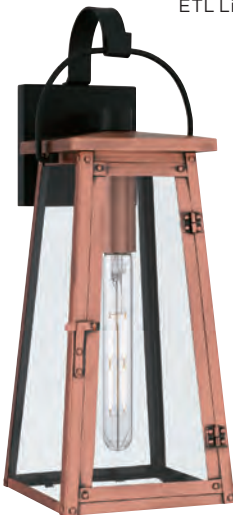

CLN8407AC
19.5" H x 7" W x 8.25" D
1 - 100W Medium Base
(Not Included)
ETL Listed Location: Wet