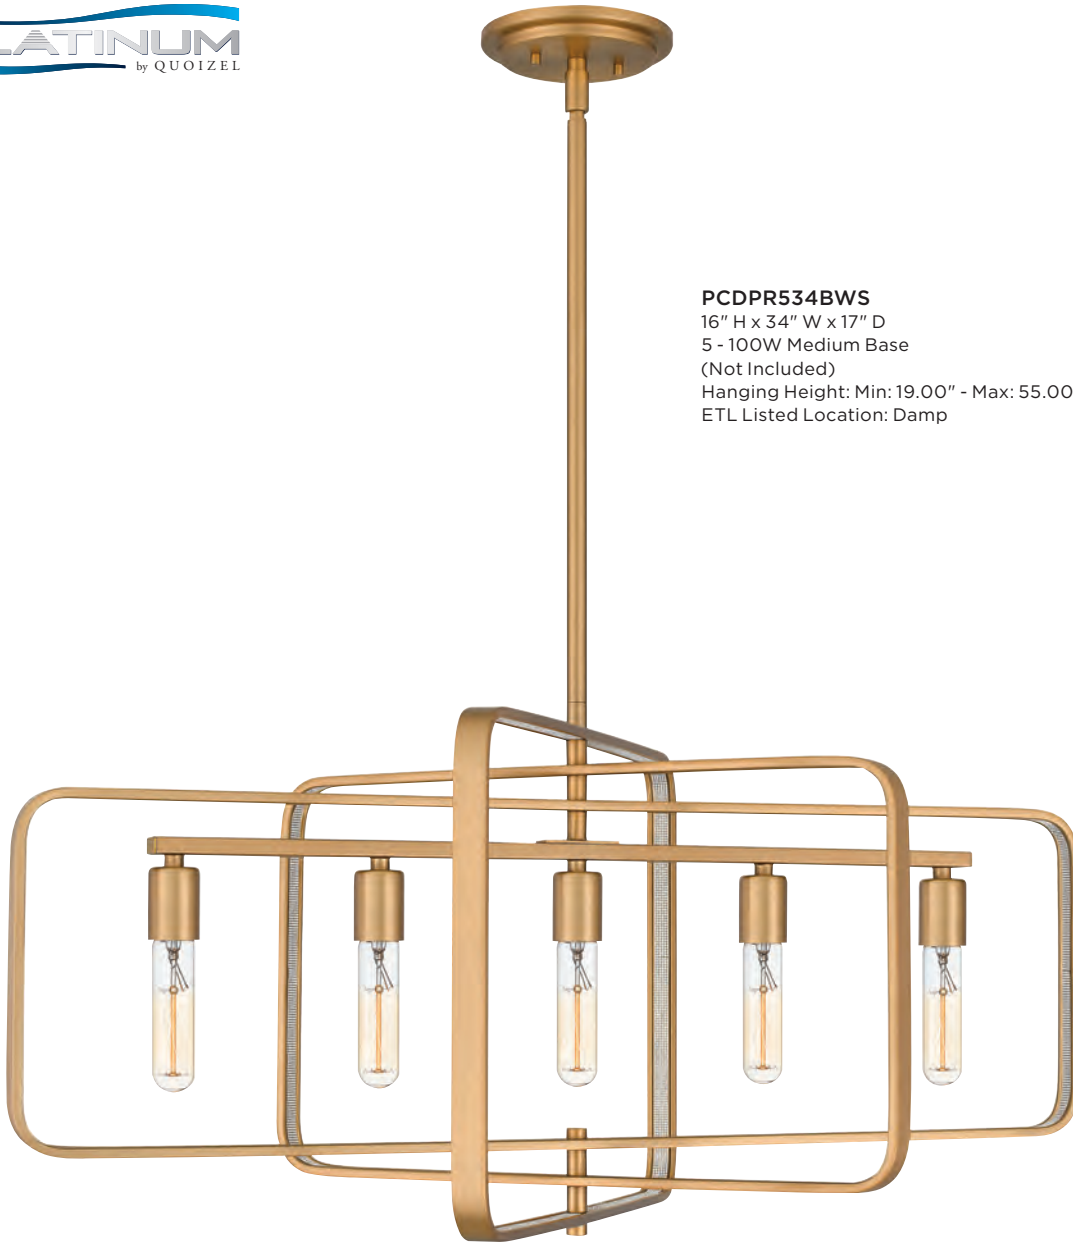

Hanging Height: Min: 21.00" - Max: 57.00"

ETL Listed Location: Damp

(NOT TO SCALE)

KIERA

Finish: Brushed Weathered Brass or Polished Nickel

Kiera radiates on-trend, modern style. The captivating chandelier features a futuristic design with sleek, curving lines and small white spherical accents. Kiera is available in two beautiful finishes — choose brushed weathered brass for a slightly retro vibe or polished nickel for a timeless shine.

Platinum Style

PCKIE5029BWS

24.5" H x 29" W x 29" D
6 - 60W Candelabra Base (Not Included)
Hanging Height: Min: 29.00" - Max: 47.00"
ETL Listed Location: Damp
(NOT TO SCALE)

PCKIE5029PK

24.5" H x 29" W x 29" D
6 - 60W Candelabra Base (Not Included)
Hanging Height: Min: 29.00" - Max: 47.00"
ETL Listed Location: Damp

DUPREE

Finish: Brushed Weathered Brass

PLATINUM
by QUOIZEL

Shimmering glamour, dipped in gold. The Dupree pendant, also available as a mini pendant, island light or semi-flush mount, features glimmering texture and a weathered brass finish. Concentric "squovals" radiate playful 1960s style.