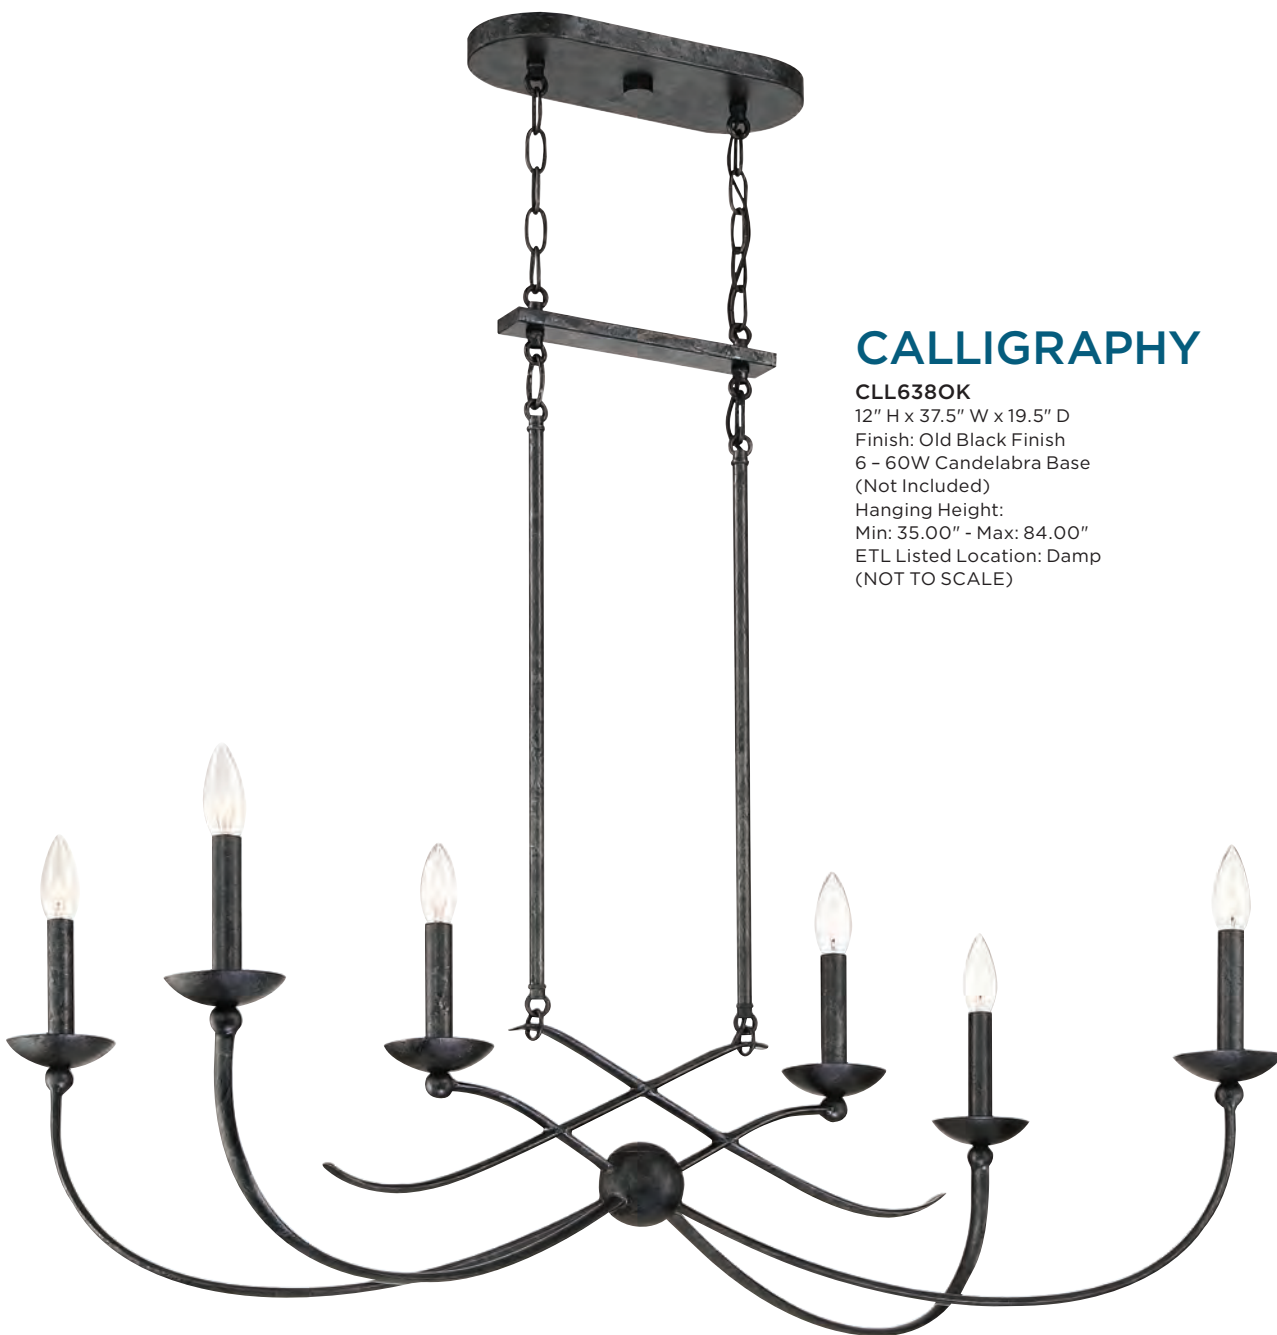

CHANDELIERS

CALLIGRAPHY

CLL638OK

12" H x 37.5" W x 19.5" D

Finish: Old Black Finish

6 - 60W Candelabra Base
(Not Included)

Hanging Height:

Min: 35.00" - Max: 84.00"

ETL Listed Location: Damp
(NOT TO SCALE)