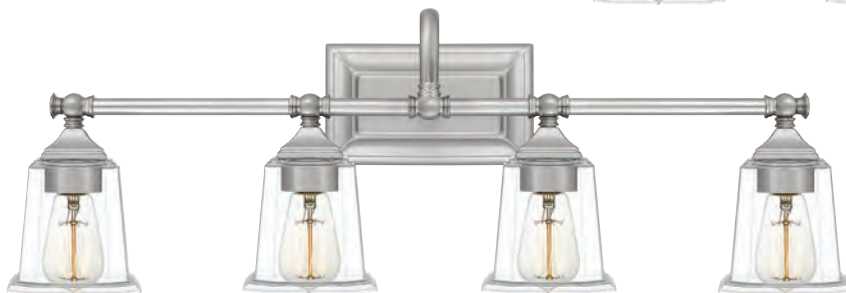

NLC8604BN
10" H x 30.5" W x 7" D
4 - 100W Medium Base
(Not Included)
ETL Listed Location: Damp