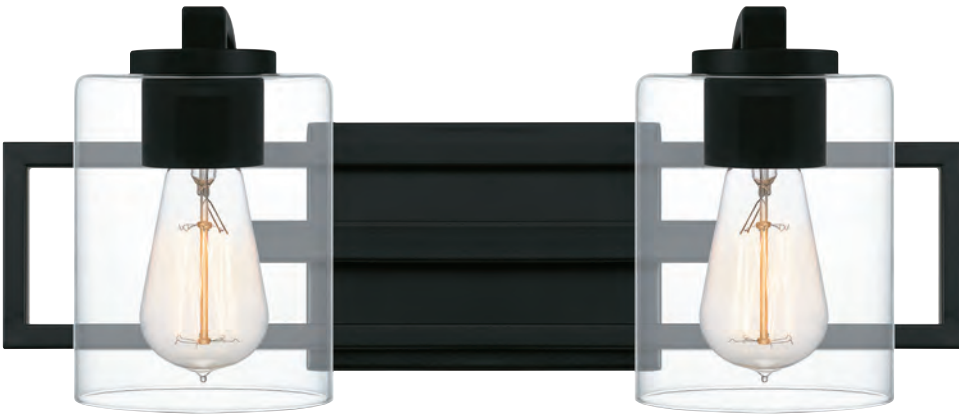

LANSDOWNNE

Finish: Matte Black
Shade: Clear Glass

Pick your preference: The Lansdowne bath light can be configured up or down. With its striking shape and bold, matte black finish, the light complements sleek and modern bath spaces. Choose either two, three or four bulbs, depending on your lighting needs.

Can be installed facing up or down

LANS8618MBK

7.25" H x 18.25" W x 7" D

2 - 100W Medium Base

(Not Included)

ETL Listed Location: Damp

(NOT TO SCALE)