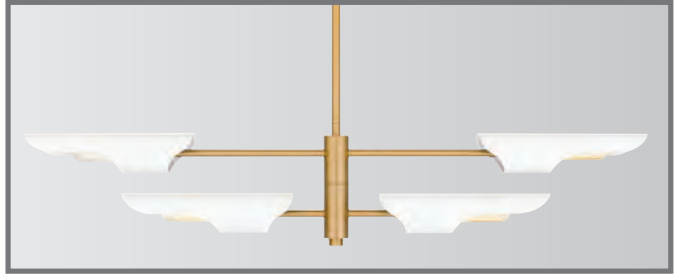

AUDLEY
p162

CHANDELIERS

LINCOLN
p177

DOBBS
p152

LEONI

Finish: Brushed Nickel or
Brushed Weathered Brass
Shade: Metal

Embrace modern industrial style with Leoni island lights. The geometric silhouette of the chandelier offers a stylish lighting option over a kitchen island, bar area, or over a small table. Choose from brushed nickel with matte black shades — or brushed weathered brass with white metal shades, both options offering a bold contrast.