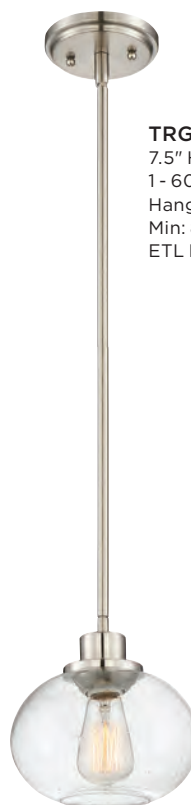

TRG1508BN

7.5" H x 8" W x 8" D
1 - 60W Medium Base (Not Included)
Hanging Height:
Min: 8.00" - Max: 46.00"
ETL Listed Location: Damp