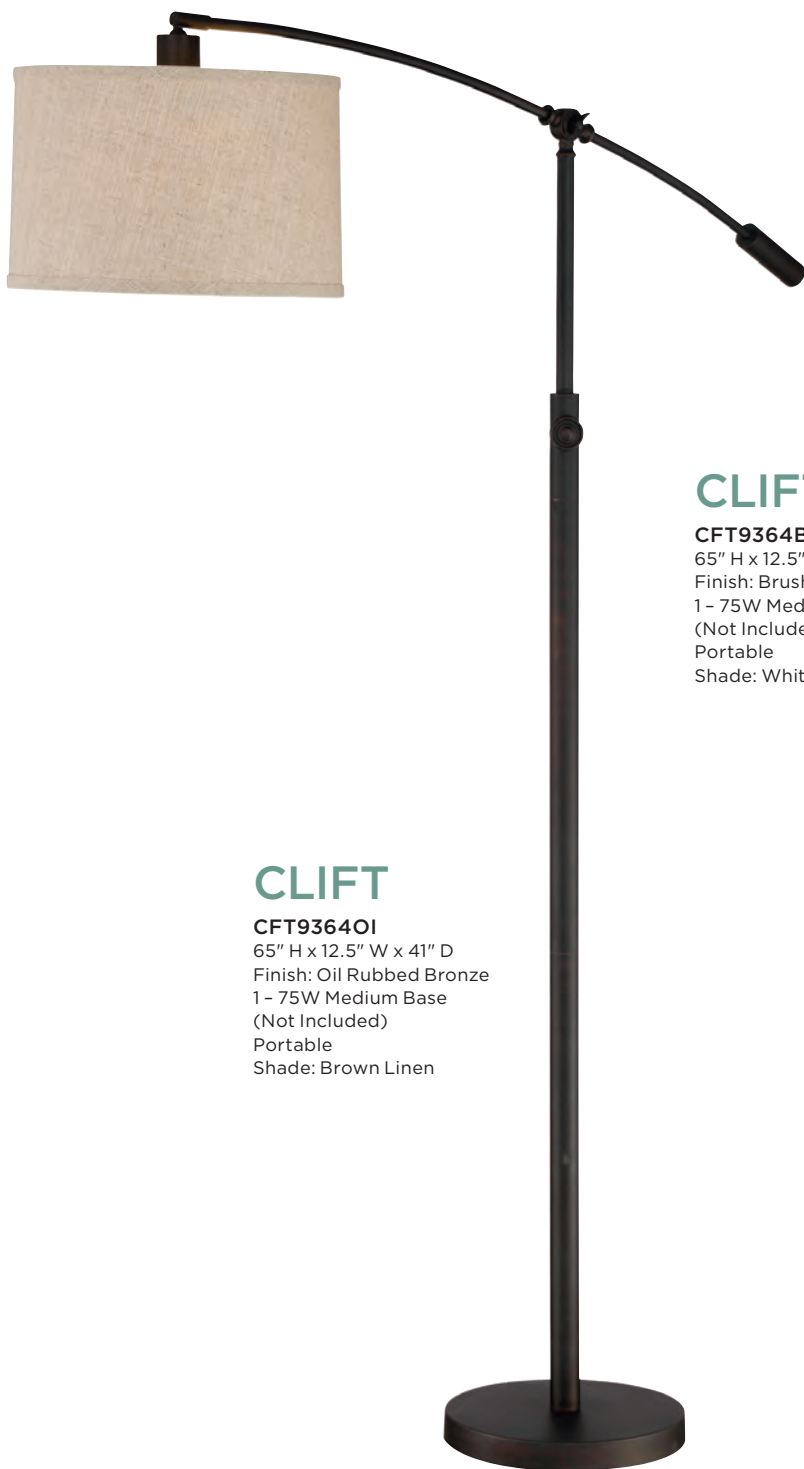

CLIFT

CFT9364OI
65" H x 12.5" W x 41" D
Finish: Oil Rubbed Bronze
1 - 75W Medium Base
(Not Included)
Portable
Shade: Brown Linen