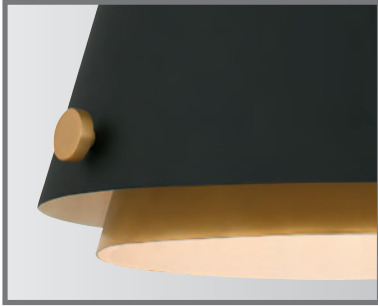

SCARLETT

Finish: Matte Black
Shade: Metal

Metal drum shade features double layer design — matte black outer with brushed weathered brass inner shade

A simple yet stunning pendant, Scarlett is both modern and sleek. The metal drum shade features a double layer design — a matte black outer shade with a brushed weathered brass inner metal shade. Subtle brass industrial accents add drama and contrast, making Scarlett a true standout piece in any room.