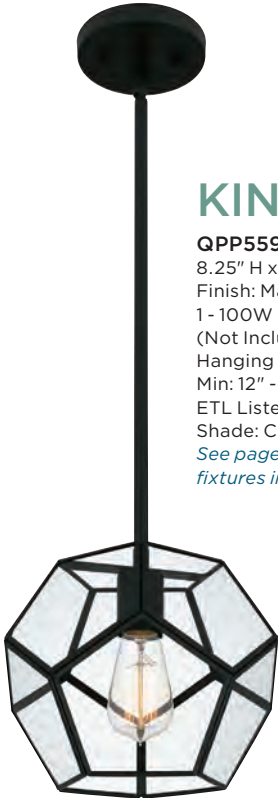

KINSLEE

QPP5593MBK

8.25" H x 9.5" W x 9.5" D

Finish: Matte Black

1 - 100W Medium Base

(Not Included)

Hanging Height:

Min: 12" - Max: 48.00

ETL Listed Location: Damp

Shade: Clear Beveled Glass

See page 327 for more fixtures in this family