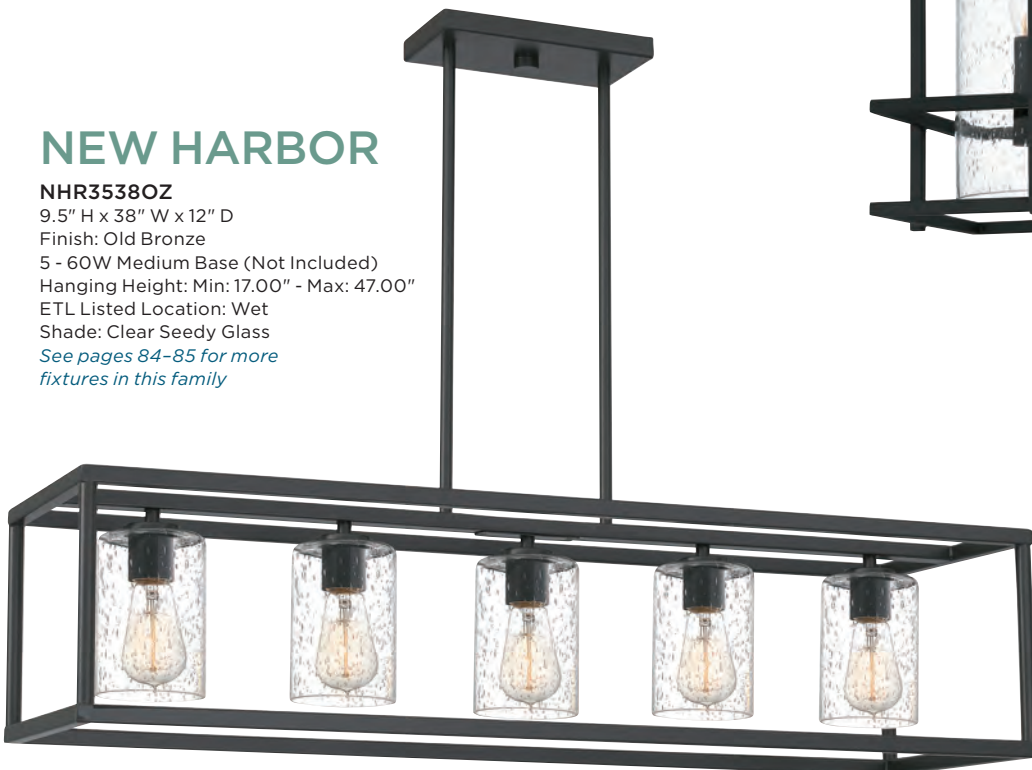

NEW HARBOR

NHR3538OZ

9.5" H x 38" W x 12" D

Finish: Old Bronze

5 - 60W Medium Base (Not Included)

Hanging Height: Min: 17.00" - Max: 47.00"

ETL Listed Location: Wet

Shade: Clear Seedy Glass

*See pages 84-85 for more
fixtures in this family*