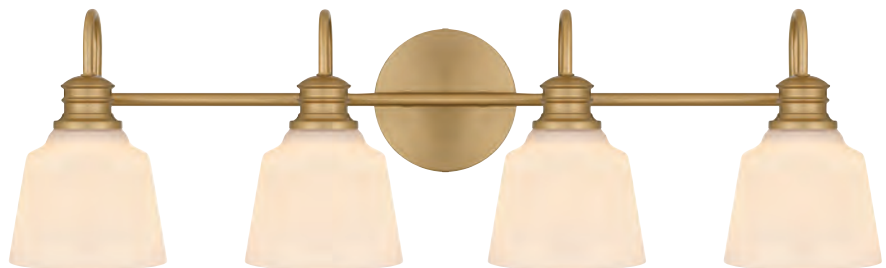

HIN8630AB
9" H x 30.5" W x 6.5" D
4 - 100W Medium Base
(Not Included)
ETL Listed Location: Damp