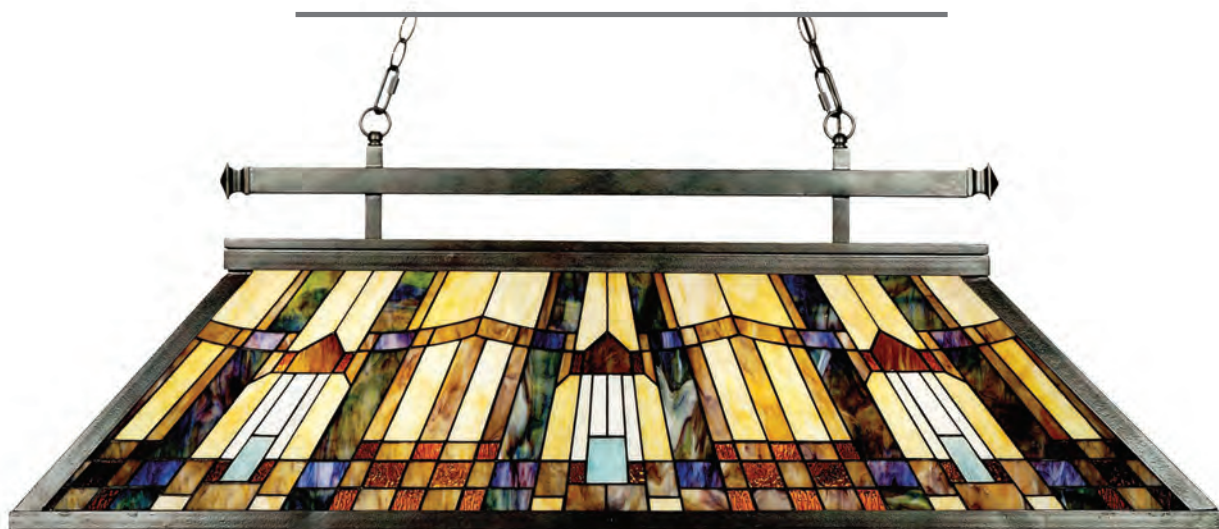

TFIK1404VA
14" H x 42" W x 6" D
4 - 100W Medium Base
(Not Included)
ETL Listed Location: Damp

TFIK348VA
17.5" H x 47.5" W x 16" D
3 - 100W Medium Base
(Not Included)
Hanging Height:
Min: 22.75" - Max: 69.00"
ETL Listed Location: Damp
(NOT TO SCALE)