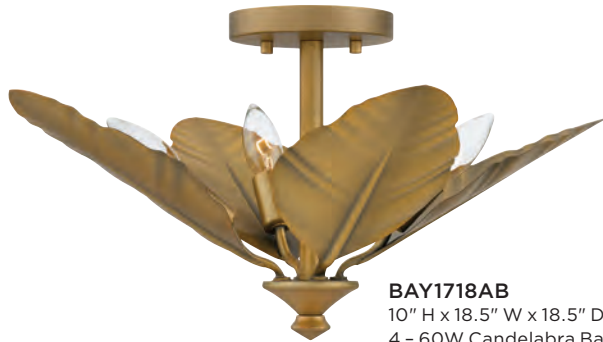

BAY1718AB

10" H x 18.5" W x 18.5" D
4 - 60W Candelabra Base
(Not Included)
ETL Listed Location: Damp