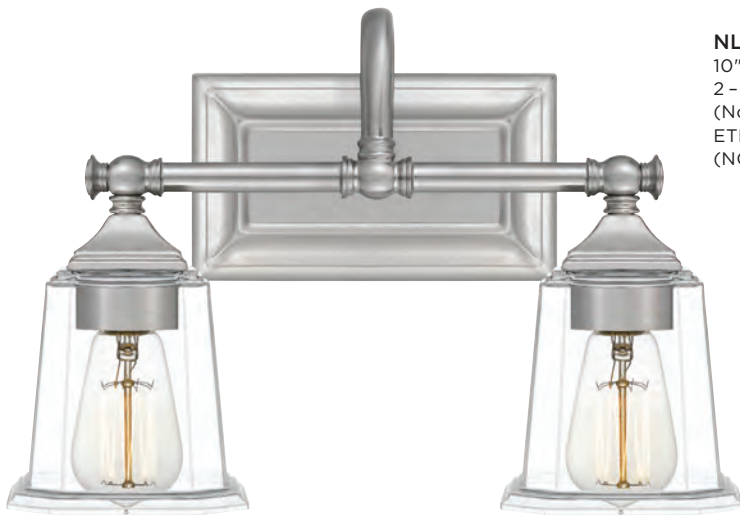

NICHOLAS

Finish: Brushed Nickel
Shade: Clear Glass

The Nicholas collection gives a solid nod to mid century style. The streamlined silhouette is finished in brushed nickel or polished chrome to compliment a variety of home styles. The tapered square glass shades gives this design an edge and it is complemented beautifully by the rectangular backplate.

Can be installed facing up or down

NLC8602BN
10" H x 15" W x 7" D
2 - 100W Medium Base
(Not Included)
ETL Listed Location: Damp
(NOT TO SCALE)