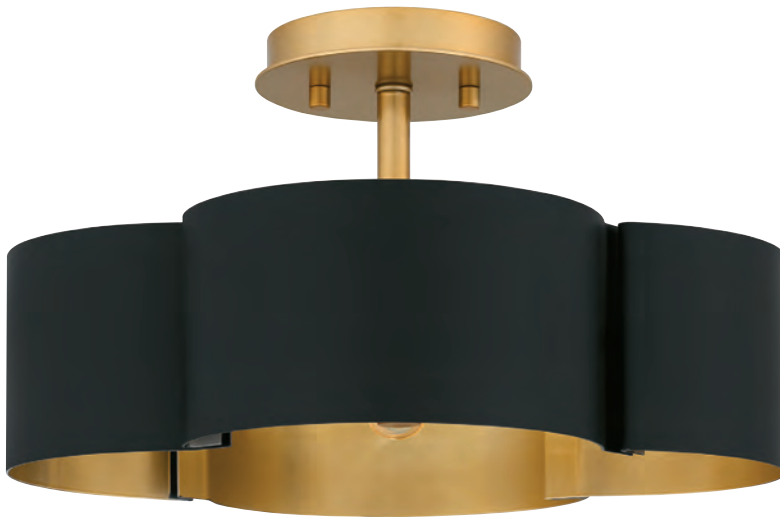

BALSAM

Finish: Matte Black or Matte White
Shade: Metal

See page 225 for more fixtures in this family

With its quatrefoil shape and bold finishes, the Balsam semi-flush mount alludes to Parisian style — simultaneously classic and avant-garde. Available in a matte black finish or a matte white colorway, this design makes a statement in entryways. Its low-profile silhouette is also ideal to create stylish lighting in spaces with lower ceilings.

BSM1714MBK
8" H x 14" W x 14" D
4 - 60W Candelabra Base
(Not Included)
ETL Listed Location: Damp
(NOT TO SCALE)