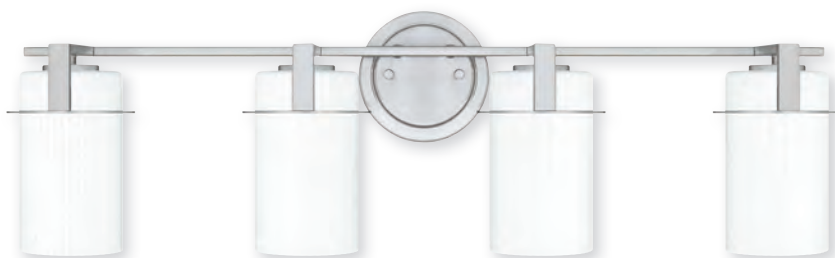

SEY8631BN
9" H x 31" W x 7.75" D
4 - 100W Medium Base (Not Included)
ETL Listed Location: Damp
(NOT TO SCALE)