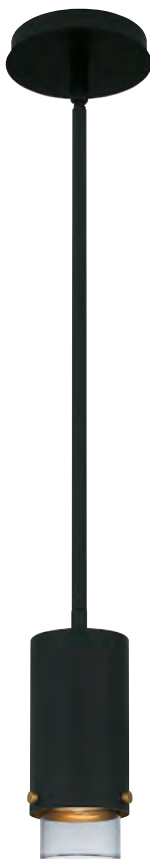

ELIO

EIO1814MBK

11.5" H x 14.5" W x 14.5" D
Finish: Matte Black
3 - 100W Medium Base (Not Included)
Hanging Height:
Min: 14.00" - Max: 50.00"
ETL Listed Location: Damp
Shade: Smoke Glass