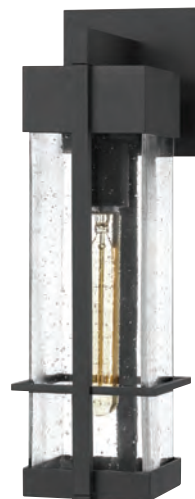

WYN8405EK
15.75" H x 5" W x 6.5" D
1 - 100W Medium Base
(Not Included)
ETL Listed Location: Wet