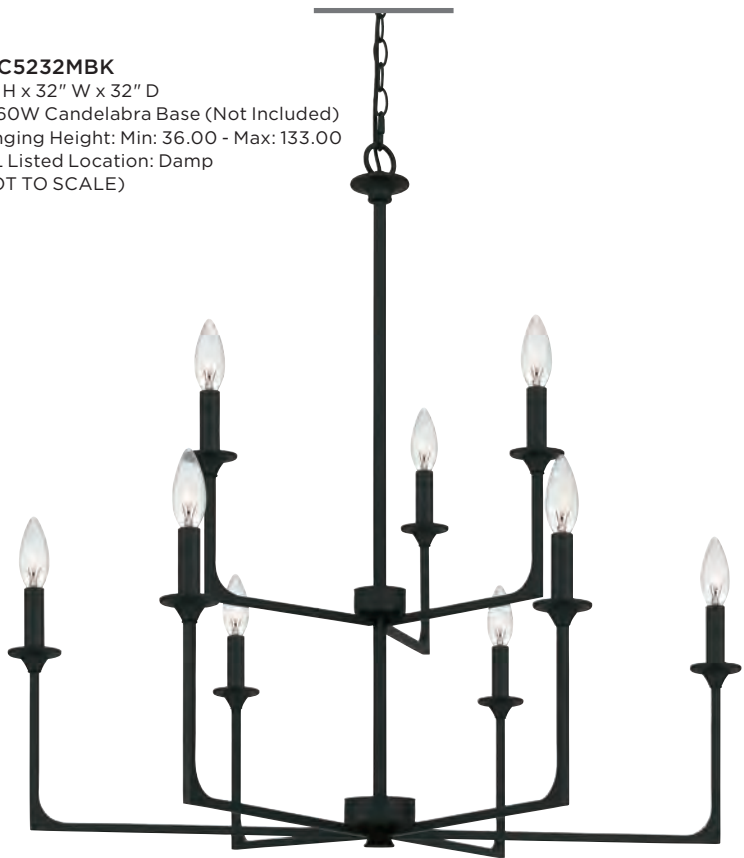

BLUEPRINT Collection

PRC5026MBK

24" H x 26" W x 26" D
5 - 60W Candelabra Base (Not Included)
Hanging Height: Min: 28.50 - Max: 78.00
ETL Listed Location: Damp

PRC5232MBK

33" H x 32" W x 32" D
9 - 60W Candelabra Base (Not Included)
Hanging Height: Min: 36.00 - Max: 133.00
ETL Listed Location: Damp
(NOT TO SCALE)