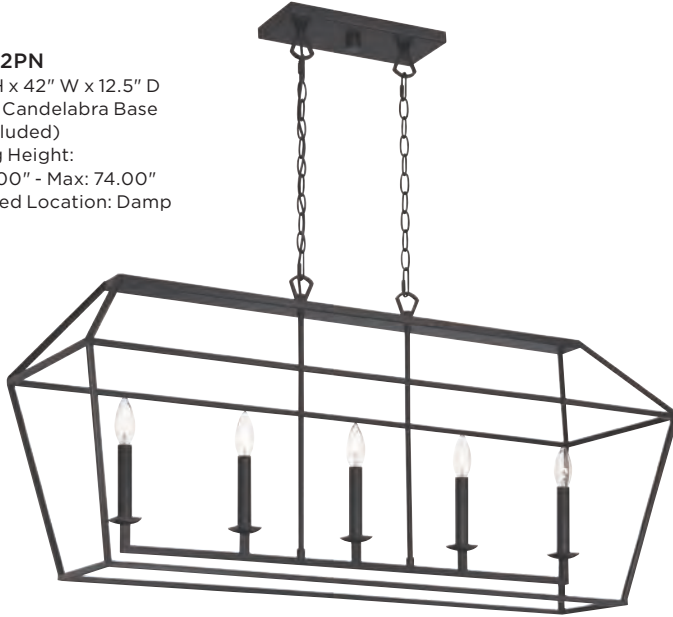

AVIARY

Finish: Palladian Bronze

Industrial, ironclad elements reveal a surprisingly airy aesthetic in polished nickel or palladian bronze. The Aviary chandelier, available in a variety of sizes, instantly enlivens dull spaces with a bold, angular shape, exposed candles and thick chain suspension. Free of superfluous scrolls and flourishes, Aviary speaks to simplicity of design rooted in farmhouse craftsmanship.

AVY542PN

20.25" H x 42" W x 12.5" D
5 - 60W Candelabra Base
(Not Included)
Hanging Height:
Min: 25.00" - Max: 74.00"
ETL Listed Location: Damp