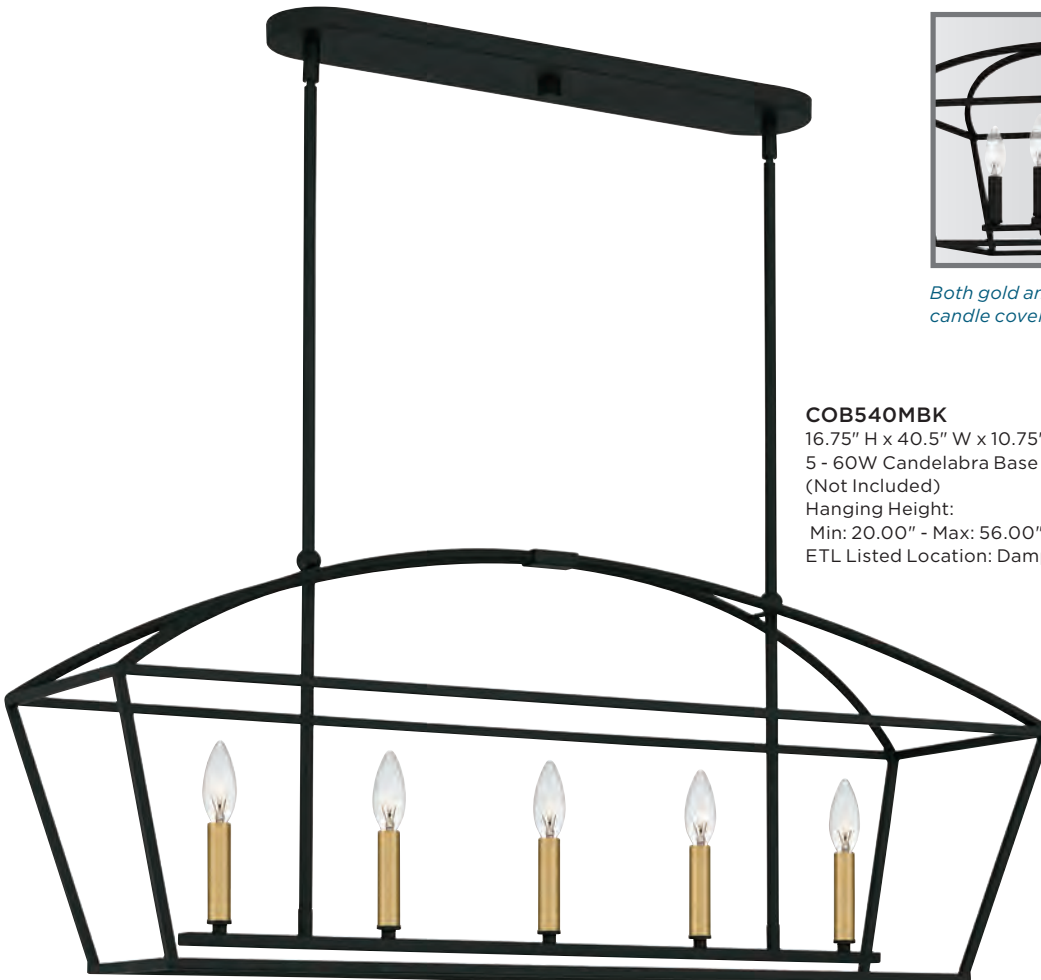

COB540MBK
16.75" H x 40.5" W x 10.75" D
5 - 60W Candelabra Base
(Not Included)
Hanging Height:
Min: 20.00" - Max: 56.00"
ETL Listed Location: Damp