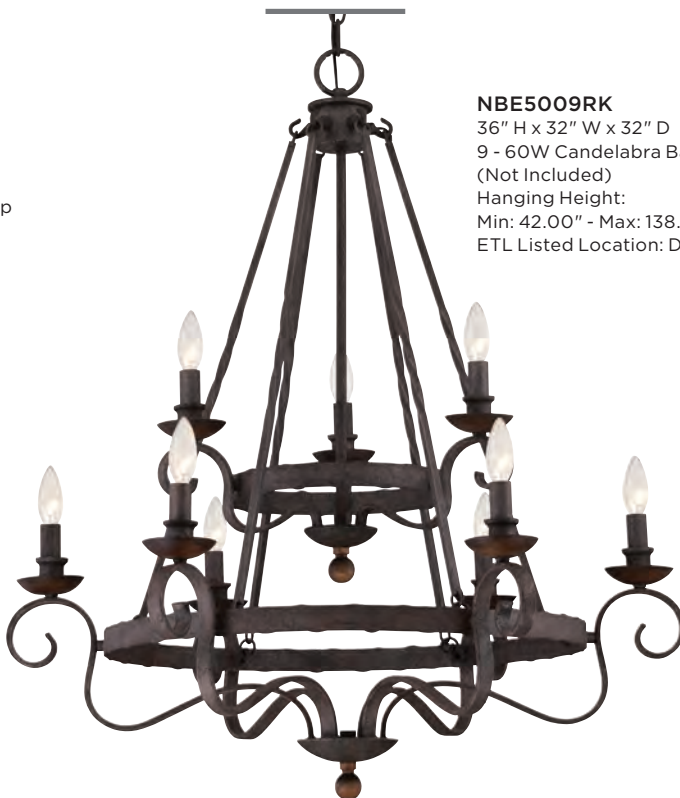

NBE5303RK
18.5" H x 15.5" W x 15.5" D
3 - 60W Candelabra Base
(Not Included)
Hanging Height:
Min: 17.00" - Max: 74.00"
ETL Listed Location: Damp

NBE5008RK
31" H x 32" W x 32" D
8 - 60W Candelabra Base
(Not Included)
Hanging Height:
Min: 37.00" - Max: 85.00"
ETL Listed Location: Damp

NBE5009RK
36" H x 32" W x 32" D
9 - 60W Candelabra Base
(Not Included)
Hanging Height:
Min: 42.00" - Max: 138.00"
ETL Listed Location: Damp