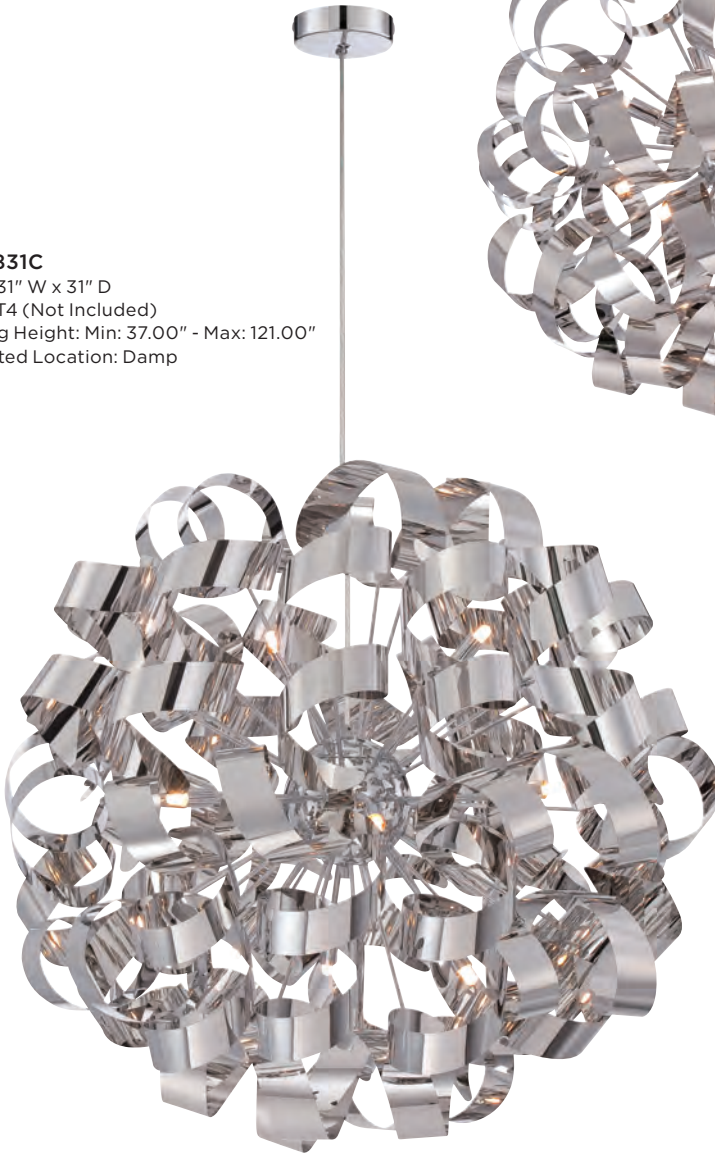

RBN2831C

31" H x 31" W x 31" D

12 - 40 T4 (Not Included)

Hanging Height: Min: 37.00" - Max: 121.00"

ETL Listed Location: Damp