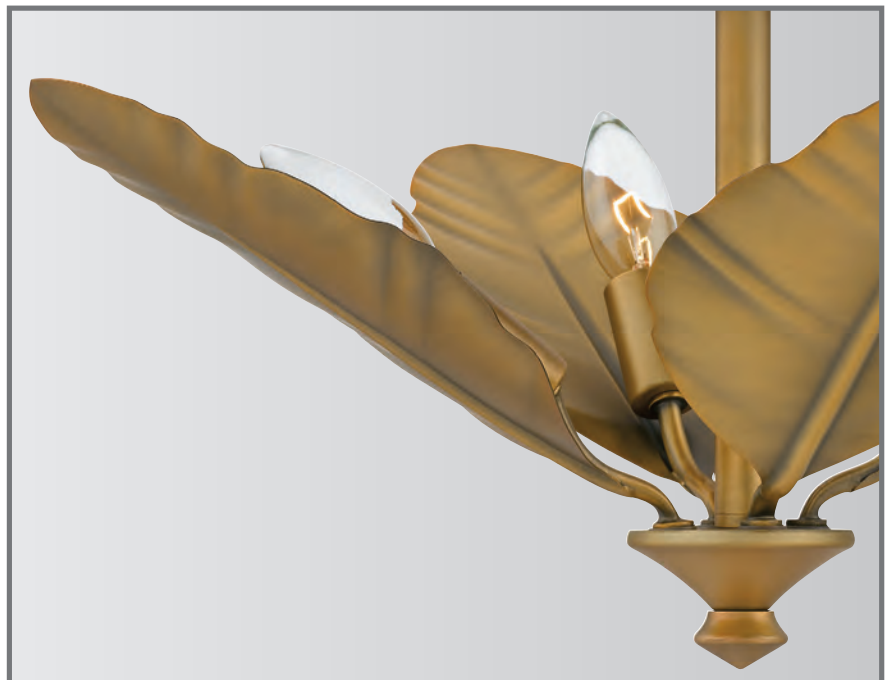

BAY1718AB

10" H x 18.5" W x 18.5" D
4 - 60W Candelabra Base
(Not Included)
ETL Listed Location: Damp