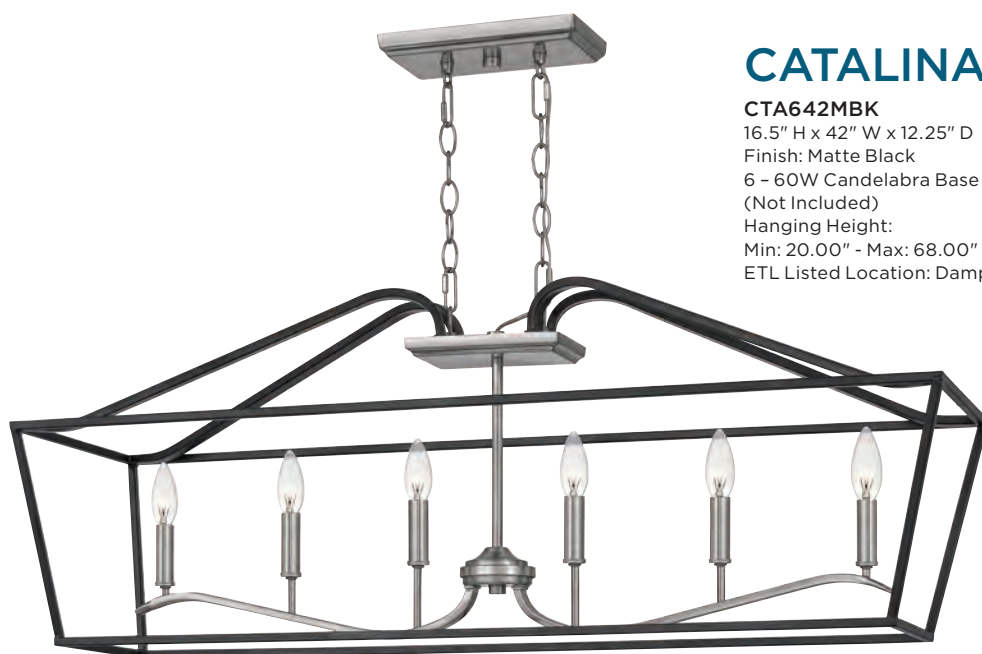

CATALINA

CTA642MBK

16.5" H x 42" W x 12.25" D

Finish: Matte Black

6 - 60W Candelabra Base (Not Included)

Hanging Height:

Min: 20.00" - Max: 68.00"

ETL Listed Location: Damp