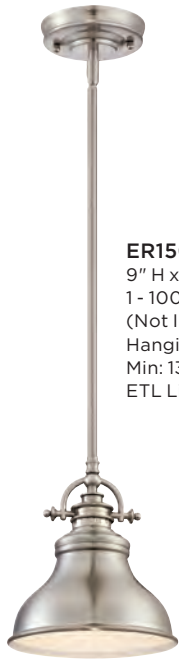

EMERY

Finish: Brushed Nickel
Shade: Metal

This metal shaded fixture is an elegant nod to the past. The classic Americana styling adds a nostalgic flair to your home. When hung over a kitchen island or dinette table it provides ample lighting for all your daily tasks. It is available in brushed nickel and palladian bronze.