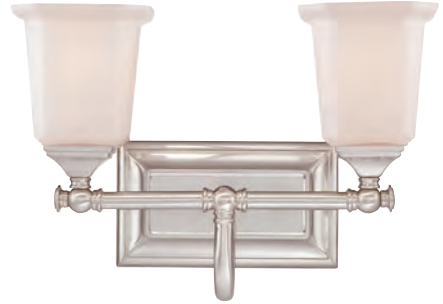

NICHOLAS

Finish: Brushed Nickel
Shade: Opal Etched Glass

Can be installed facing up or down

The Nicholas collection gives a solid nod to mid century style. The streamlined silhouette is finished in brushed nickel or polished chrome to compliment a variety of home styles. The tapered square glass shades gives this design an edge and it is complemented beautifully by the rectangular backplate.

NL8602BN
10" H x 15" W x 7" D
2 - 100W Medium Base
(Not Included)
ETL Listed Location: Damp