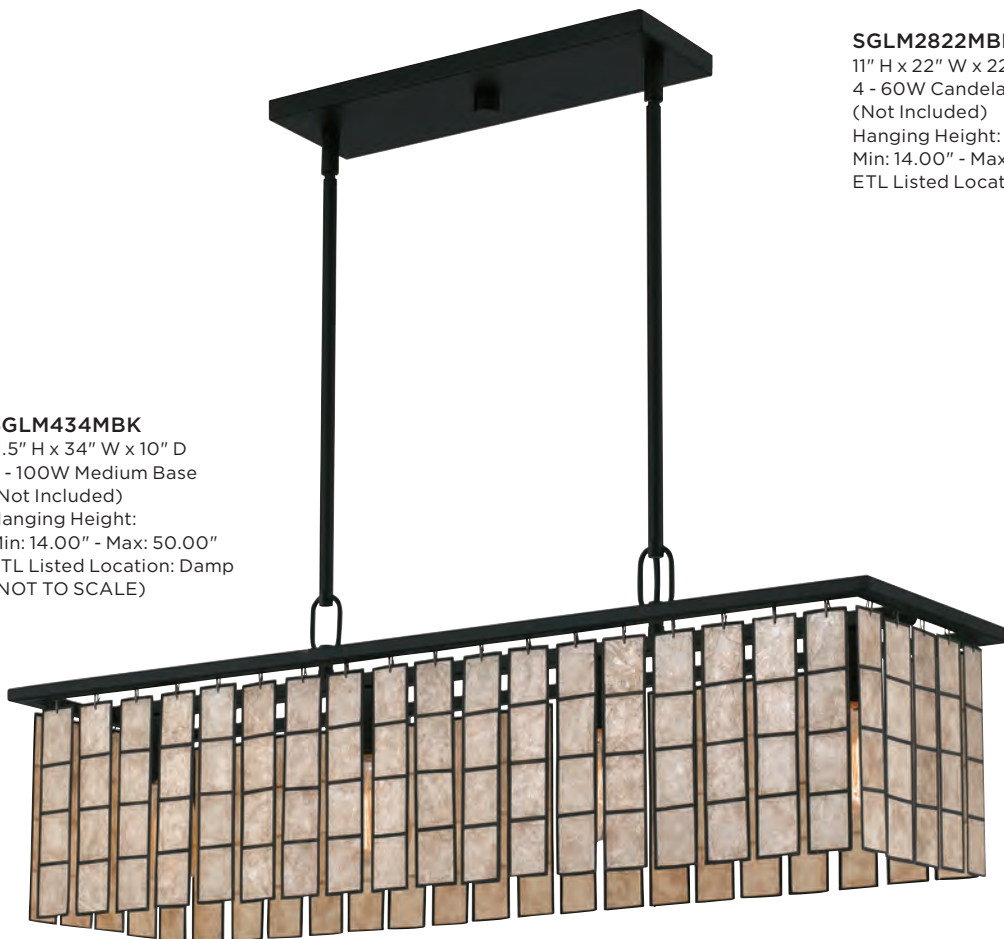

SGLM434MBK
11.5" H x 34" W x 10" D
4 - 100W Medium Base
(Not Included)
Hanging Height:
Min: 14.00" - Max: 50.00"
ETL Listed Location: Damp
(NOT TO SCALE)