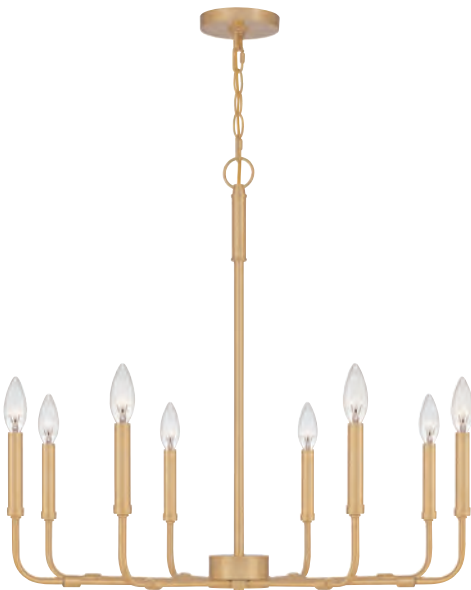

ABR5028AB

26" H x 28" W x 28" D
8 - 60W Candelabra Base (Not Included)
Hanging Height: Min: 30.50 - Max: 79.00
ETL Listed Location: Damp

ABR5018AB

21.25" H x 18" W x 18" D
5 - 60W Candelabra Base (Not Included)
Hanging Height: Min: 25.75 - Max: 74.00
ETL Listed Location: Damp