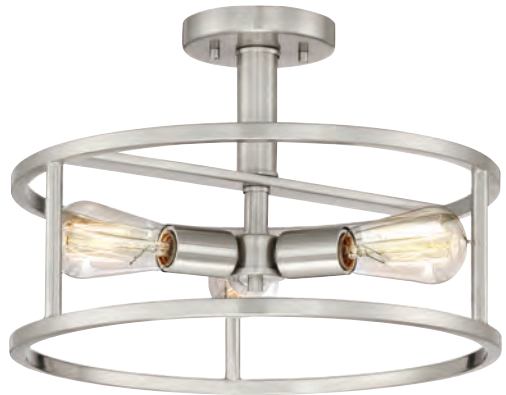

NEW HARBOR

Finish: Brushed Nickel
or Western Bronze

See pages 82-85 for more fixtures in this family

The New Harbor collection is completely unadorned for an open airy feel. The brushed nickel or western bronze finish complements many decor styles and the Victorian Edison style bulb adds the perfect vintage touch to this understated collection.

NHR1715BN
10.5" H x 15" W x 15" D
3 - 60W Medium Base
(Not Included)
ETL Listed Location: Damp