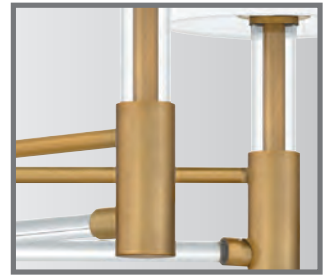

GRETCHEN

Finish: Aged Brass
Shade: Off White Fabric

Off-white fabric shades add a touch of sophistication to Gretchen's classic silhouette. Clear acrylic accents add glamour and shine to the aged brass finish. The delicate contrast creates a sense of drama in the otherwise modest chandelier design, making Gretchen a perfect statement piece over any kitchen table.

GCN5026AB

21.75" H x 26" W x 26" D
5 - 60W Candelabra Base (Not Included)
Hanging Height: Min: 25.00" - Max: 74.00"
ETL Listed Location: Damp

Clear acrylic accents add glamour and shine

Chandeliers