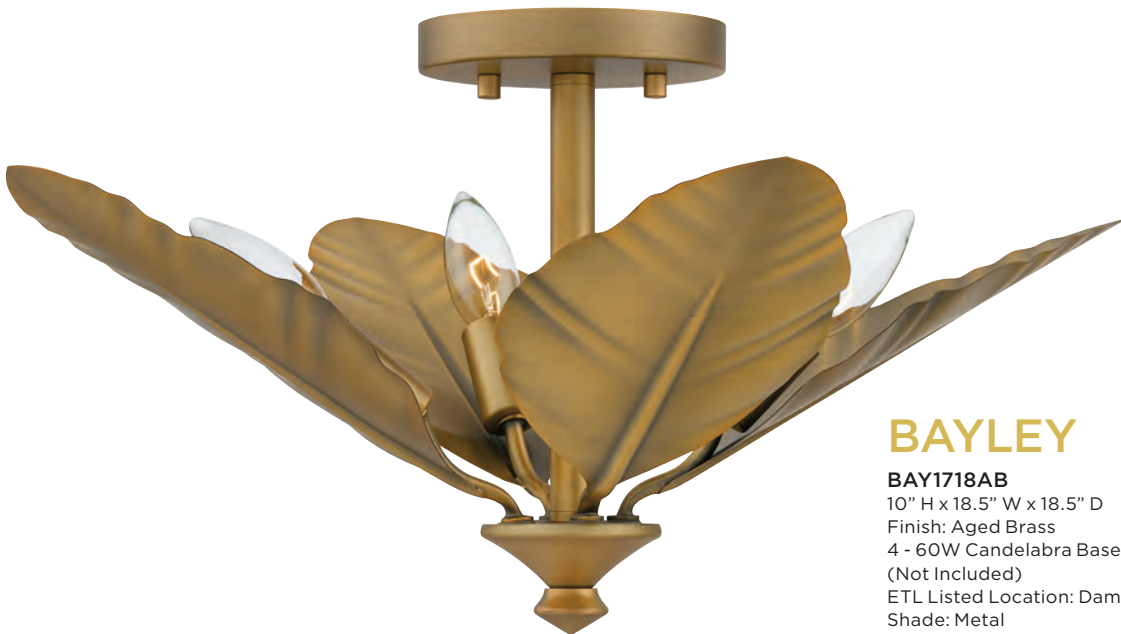

BAYLEY

BAY1718AB
10" H x 18.5" W x 18.5" D
Finish: Aged Brass
4 - 60W Candelabra Base
(Not Included)
ETL Listed Location: Damp
Shade: Metal
(NOT TO SCALE)
*See page 146 for more
fixtures in this family*