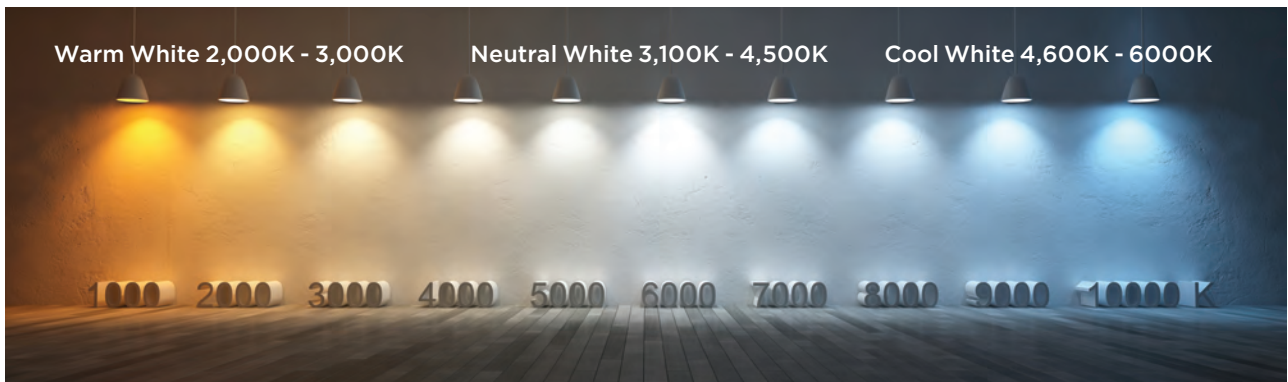

LED

INTEGRATED LED

For the purpose of this Catalog all Integrated LED fixtures are listed as “Integrated LED”.

CRI

CRI (Color Rendering Index) measures how colors look when illuminated by an LED light source compared to natural sunlight. The scale goes from 0-100, with 100 representing a perfect score.

KELVIN TEMPERATURE

Kelvin Temperature is a measurement of the color of light given off by the light source. As it applies to LED lighting warm white lighting is 3,000K or less, cool white lighting is 3,100K to 4,500K, and daylight is 4,600K to 6,000K.

Total lumens measure the amount of light *emitted* from the LED module. This figure does not take into account reduction from light filtering through the LED lens, shade or glass.

Delivered lumens is the measure of light *through the fixture lens, shade or glass*. Delivered lumens will be less than total lumens due to the lumen reduction through the decorative glass or shade over the LED. Delivered lumens provides a more accurate measure of the light available for the space than total lumens.