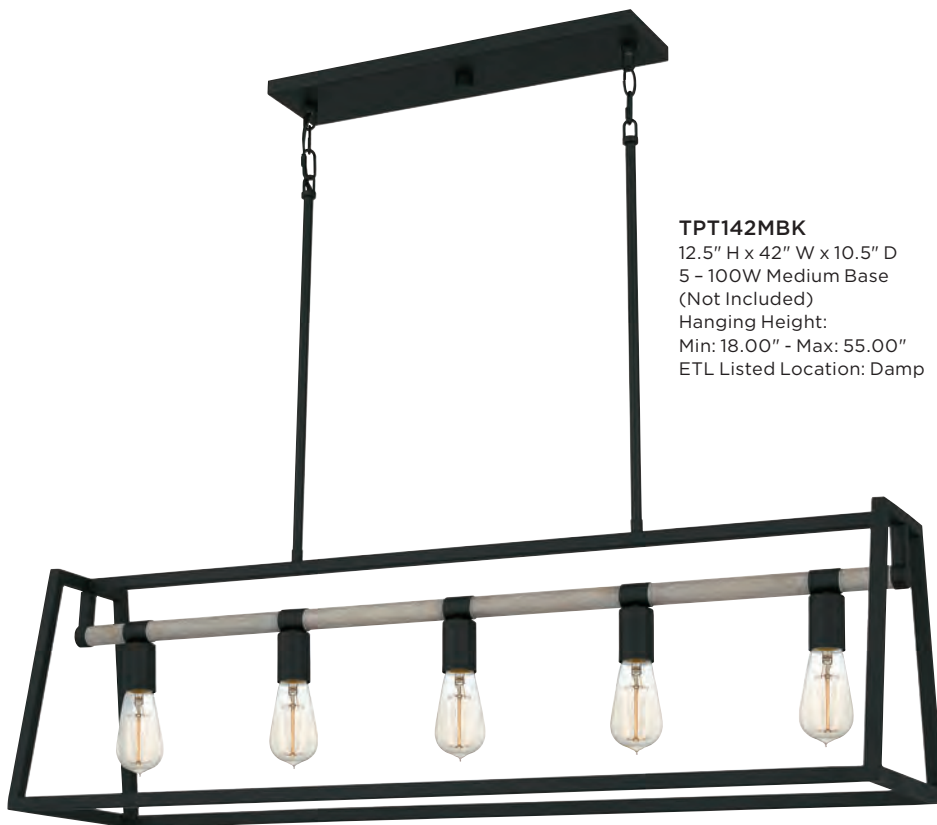

TIPPET

Finish: Matte Black

A little bit industrial, a little bit farmhouse. The Tippet light — available as a linear chandelier or semi-flush mount — features a rustic, matte black finish paired with wood accents that cast an inviting glow.