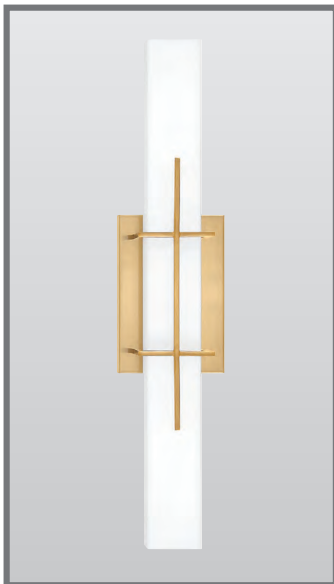

PCGI8528C
4.75" H x 28.25" W x 4.25" D
Integrated LED
Lumens: Delivered 1449 | Initial 1650
Kelvin 3000, CRI 90
ETL Listed Location: Damp

PCGI8523C
4.75" H x 22.5" W x 4.25" D
Integrated LED
Lumens: Delivered 1190 | Initial 1329
Kelvin 3000, CRI 90
ETL Listed Location: Damp