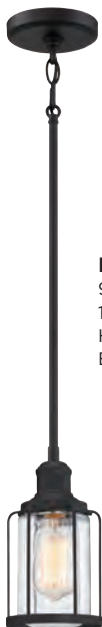

LUD5026EK

11.75" H x 25" W x 25" D
5 - 100W Medium Base (Not Included)
Hanging Height: Min: 16.50 - Max: 53.00
ETL Listed Location: Damp

LUD1505EK
 9.5" H x 5" W x 5" D
 1 - 100W Medium Base (Not Included)
 Hanging Height: Min: 12.00 - Max: 48.00
 ETL Listed Location: Damp