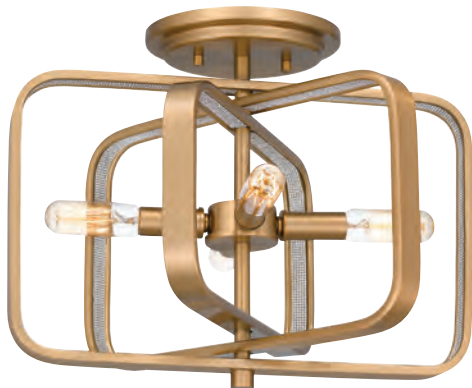

PCDPR1714BWS

13" H x 14" W x 9.25" D
4 - 60W Candelabra Base
(Not Included)
ETL Listed Location: Damp