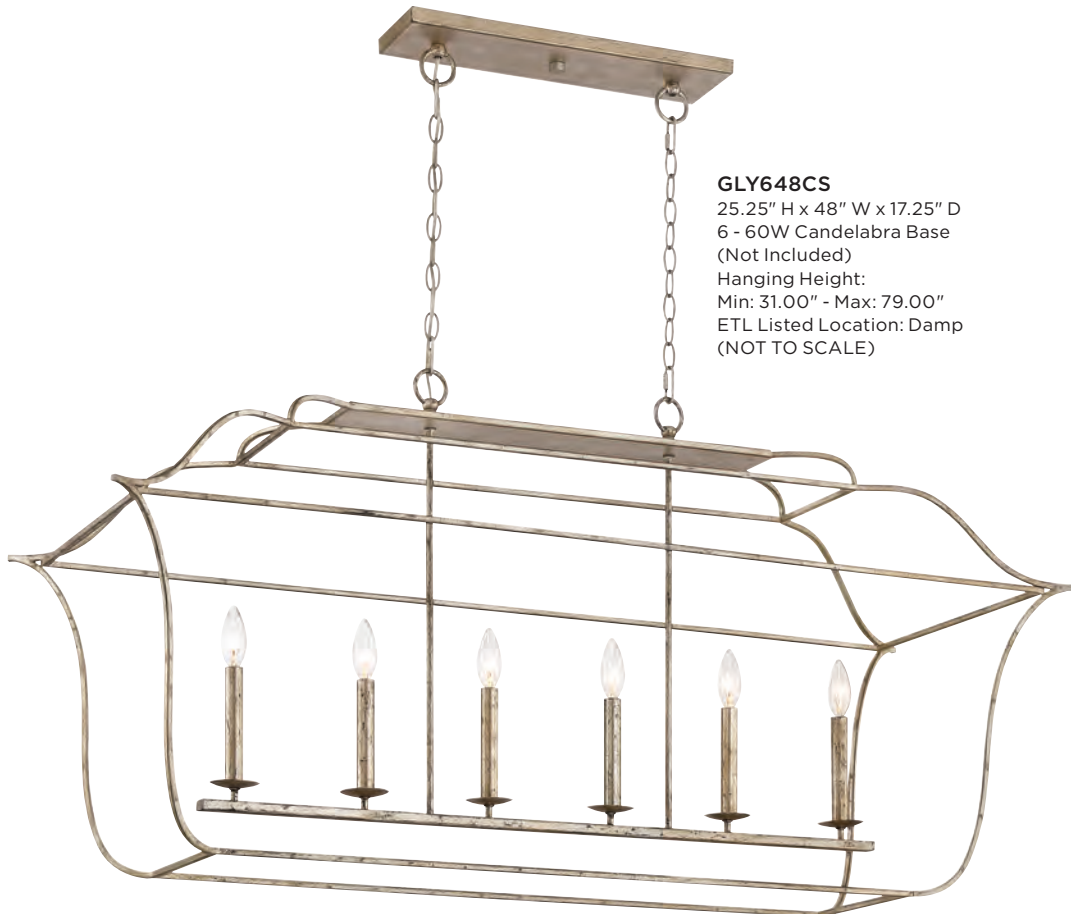

GLY648CS
25.25" H x 48" W x 17.25" D
6 - 60W Candelabra Base
(Not Included)
Hanging Height:
Min: 31.00" - Max: 79.00"
ETL Listed Location: Damp
(NOT TO SCALE)