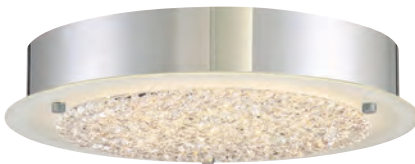

PCBZ1616C
3" H x 16" W x 16" D
Integrated LED
Lumens: Delivered 1540 | Initial 2200
Kelvin 3000, CRI 90
ETL Listed Location: Damp

PCBZ1612C
2.5" H x 12.25" W x 12.25" D
Integrated LED
Lumens: Delivered 1190 | Initial 1700
Kelvin 3000, CRI 90
ETL Listed Location: Damp