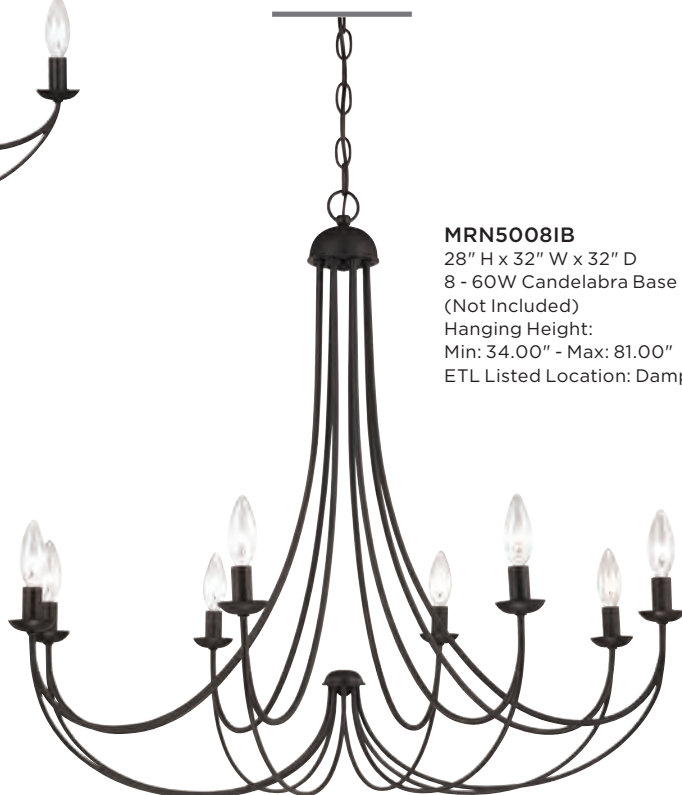

MRN5008IB
28" H x 32" W x 32" D
8 - 60W Candelabra Base
(Not Included)
Hanging Height:
Min: 34.00" - Max: 81.00"
ETL Listed Location: Damp