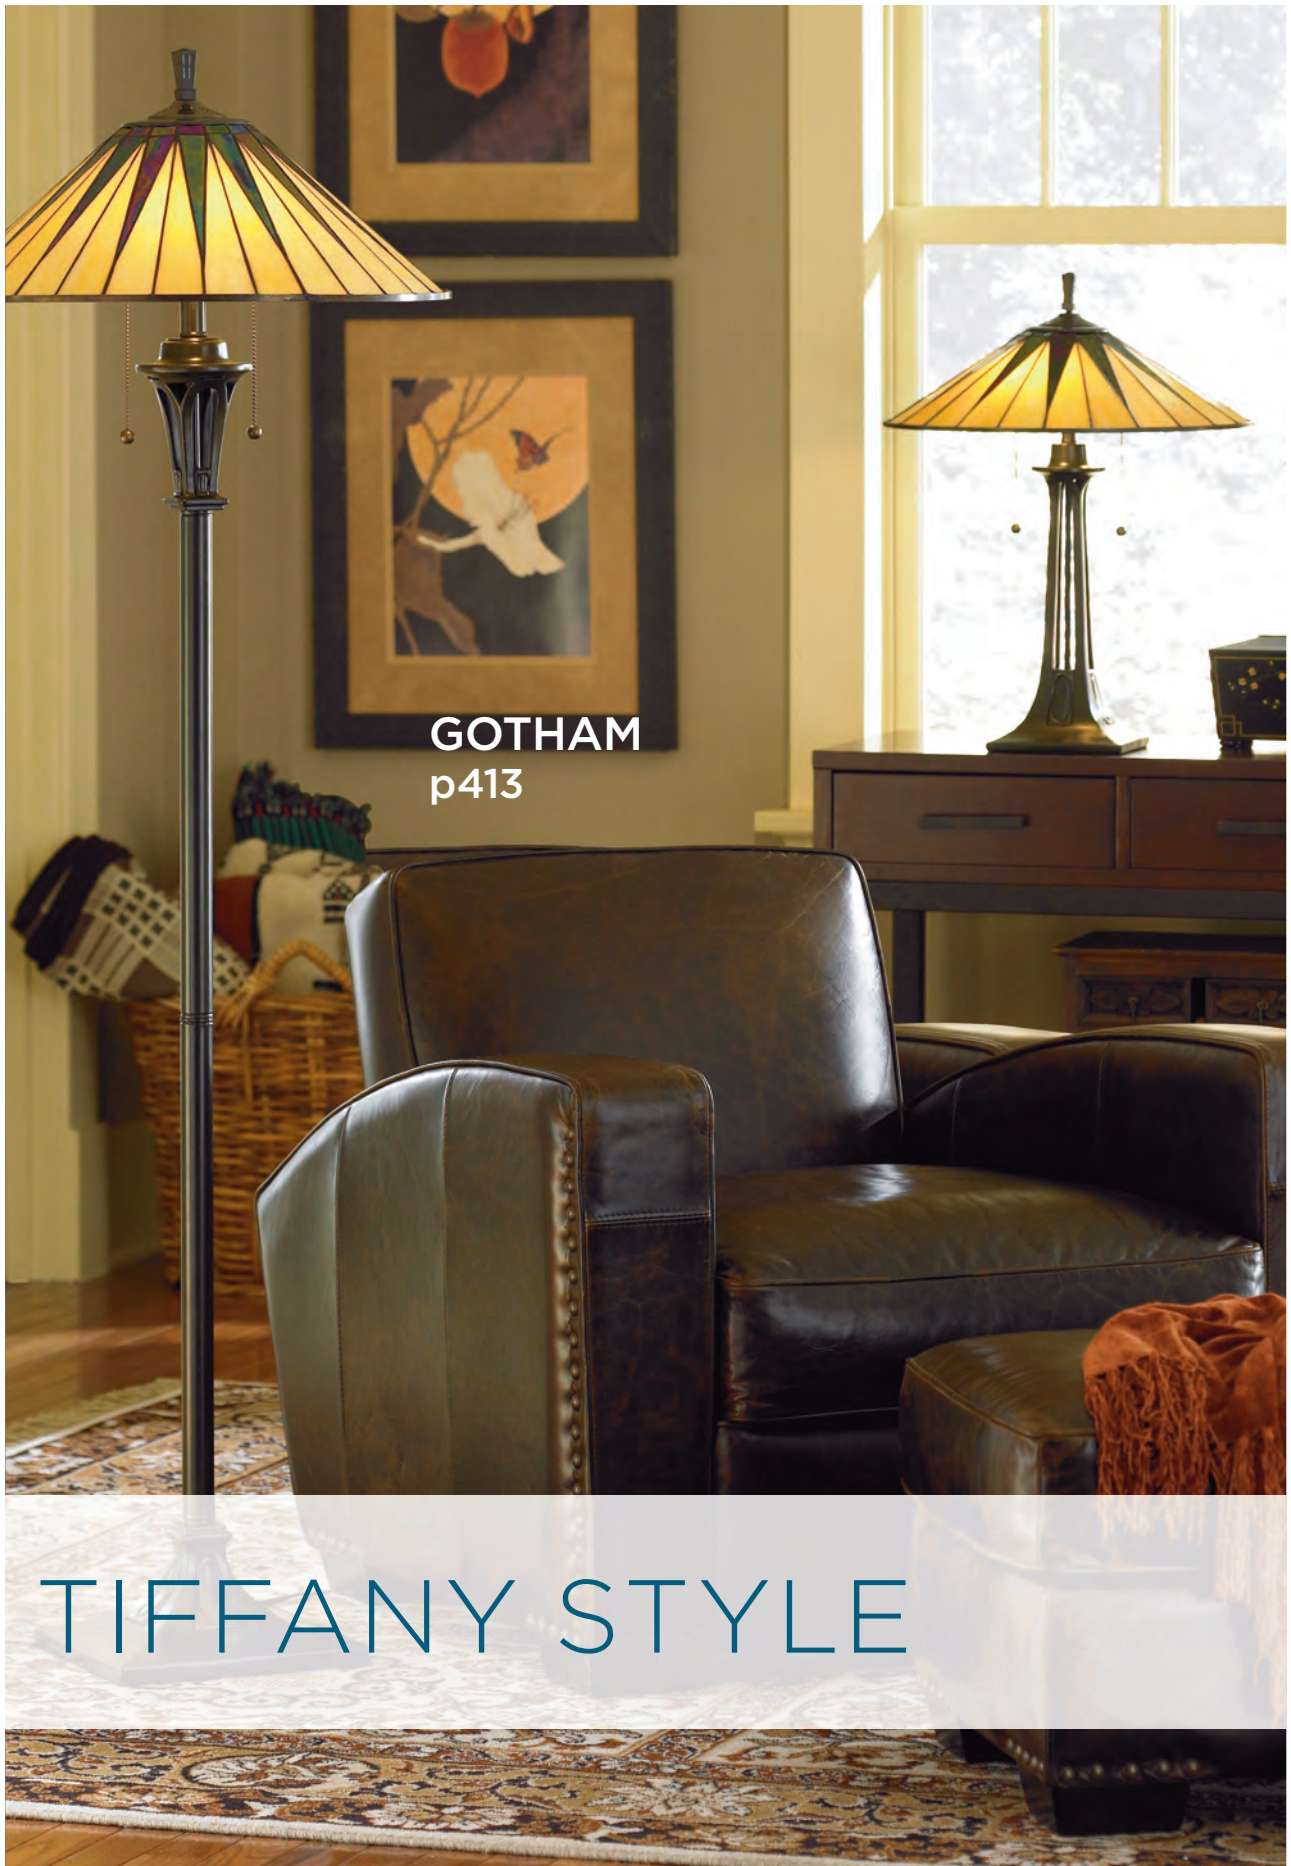

GOTHAM
p413

TIFFANY STYLE