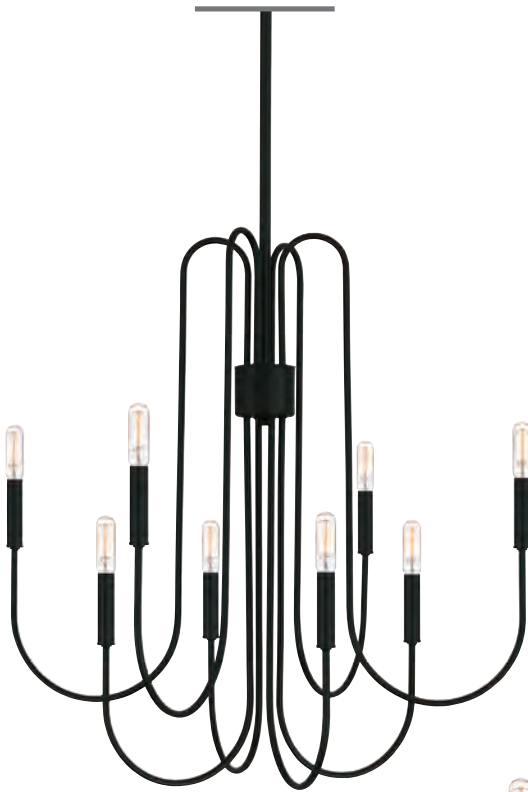

CABRY

Finish: Brushed Weathered Brass or Mystic Black

Cabry radiates of-the-moment midcentury modern style. Both futuristic and retro at once, this captivating chandelier creates an instant focal point in a dining space. The brushed weathered brass finish offers a hint of luster while the mystic black option adds a pop of bold, graphic style.

CBR5028K
28.75" H x 28" W x 28" D
8 - 60W Candelabra Base
(Not Included)
Hanging Height:
Min: 37.00" - Max: 61.00"
ETL Listed Location: Damp