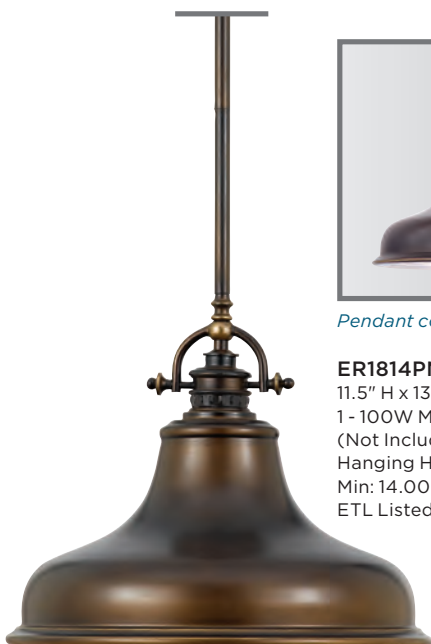

Pendant converts to Semi-Flush

ER1814PN
11.5" H x 13.5" W x 13.5" D
1 - 100W Medium Base
(Not Included)
Hanging Height:
Min: 14.00" - Max: 51.00"
ETL Listed Location: Damp