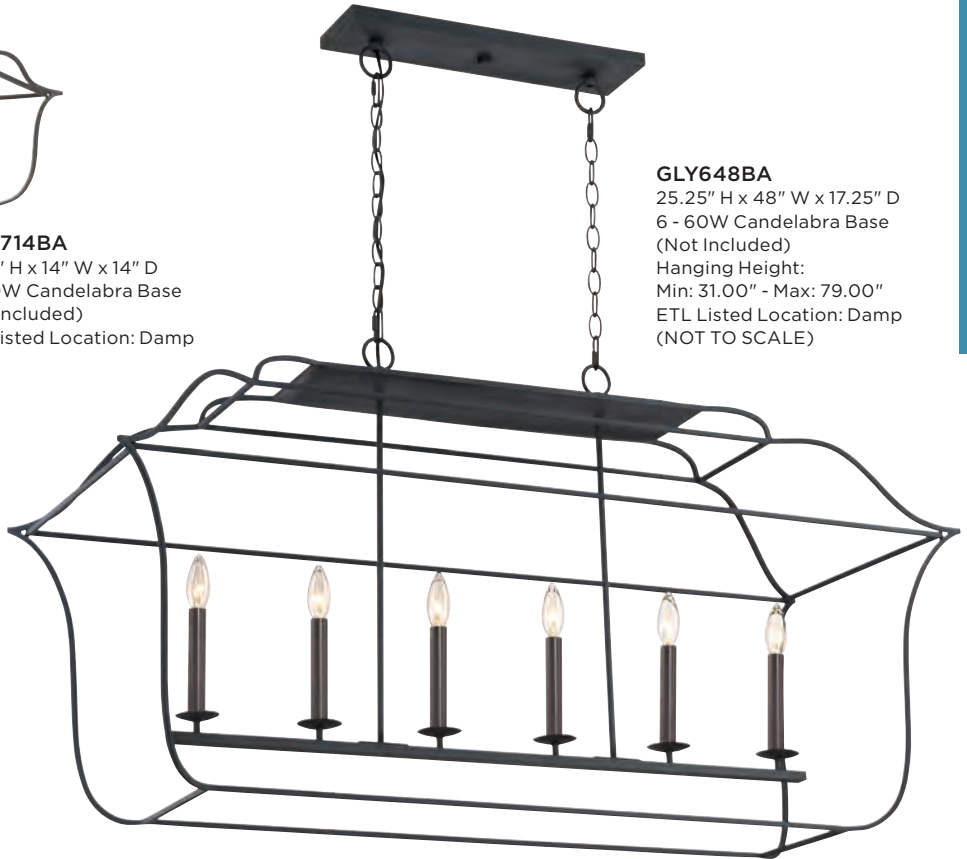

GLY5203BA
14.25" H x 10" W x 10" D
3 - 60W Candelabra Base
(Not Included)
Hanging Height:
Min: 20.00" - Max: 116.00"
ETL Listed Location: Damp

GLY648BA
25.25" H x 48" W x 17.25" D
6 - 60W Candelabra Base
(Not Included)
Hanging Height:
Min: 31.00" - Max: 79.00"
ETL Listed Location: Damp
(NOT TO SCALE)