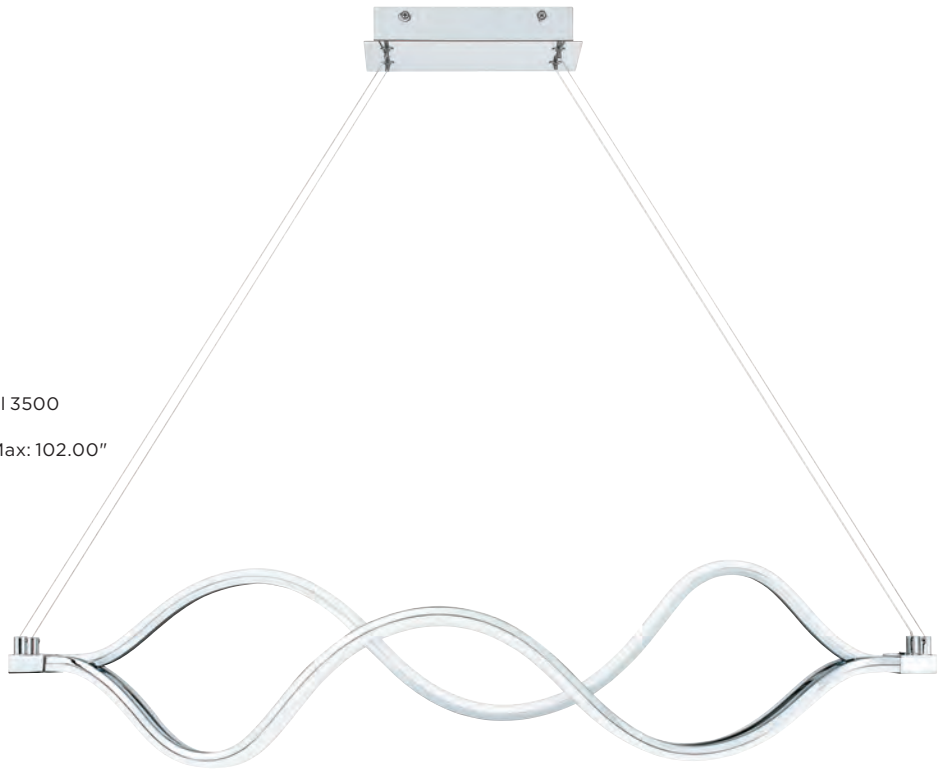

BLEECKER

Finish: Polished Chrome
or Matte Black

Like the electric buzz of Bleecker Street, this namesake design features a unique, curved LED light source. The Bleecker island light is available in polished chrome or matte black, underscoring its modern, sculptural aesthetic.

PCBLR138C

8.5" H x 38.75" W x 3.75" D

Finish: Polished Chrome

Integrated LED

Lumens: Delivered 2340 | Initial 3500

Kelvin 3000, CRI 90

Hanging Height: Min: 14.00" - Max: 102.00"

ETL Listed Location: Damp