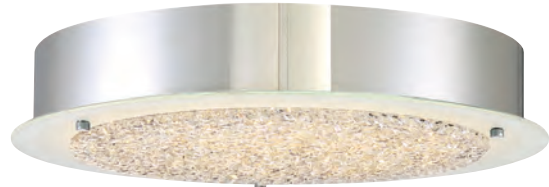

PCBZ1616C
3" H x 16" W x 16" D
Integrated LED
Lumens: Delivered 1540 | Initial 2200
Kelvin 3000, CRI 90
ETL Listed Location: Damp

PCBZ1612C
2.5" H x 12.25" W x 12.25" D
Integrated LED
Lumens: Delivered 1190 | Initial 1700
Kelvin 3000, CRI 90
ETL Listed Location: Damp