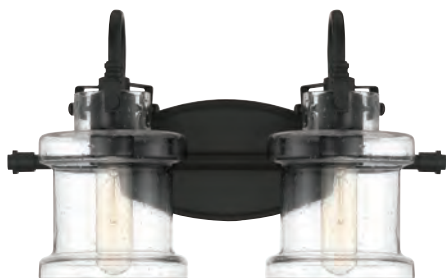

DANBURY

Finish: Earth Black
Shade: Clear Seedy Glass

Traditional in design yet transitional in execution, the Danbury collection features unique jar-like globes with seedy glass. The decoratively capped center rod supports gooseneck arms that secure the vintage-inspired globes with exposed latches. The versatility of the collection is further defined by its brushed nickel or earth black finish.

Can be installed facing up or down

DNY8602EK
9.75" H x 16.25" W x 7.25" D
2 - 100W Medium Base (Not Included)
ETL Listed Location: Damp