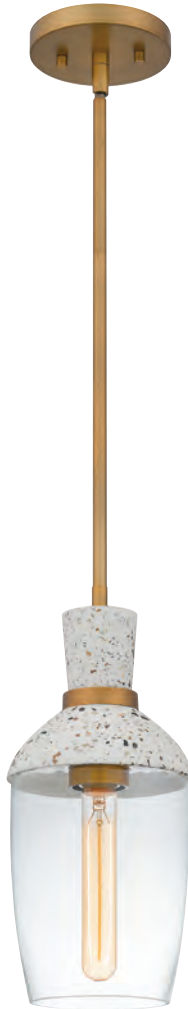

XANDER

QPP6190AN
13" H x 5" W x 5" D
Finish: Antique Nickel
1 - 60W Candelabra Base
(Not Included)
Hanging Height:
Min: 15.00" - Max: 109.00"
ETL Listed Location: Damp
Shade: Clear Glass

Clear glass pairs with unique speckled terrazzo for added drama and style

DUVAL

QPP6174AB
15.25" H x 8" W x 8" D
Finish: Aged Brass
1 - 100W Medium Base
(Not Included)
Hanging Height:
Min: 20.00" - Max: 60.00"
ETL Listed Location: Damp
Shade: Alabaster Glass