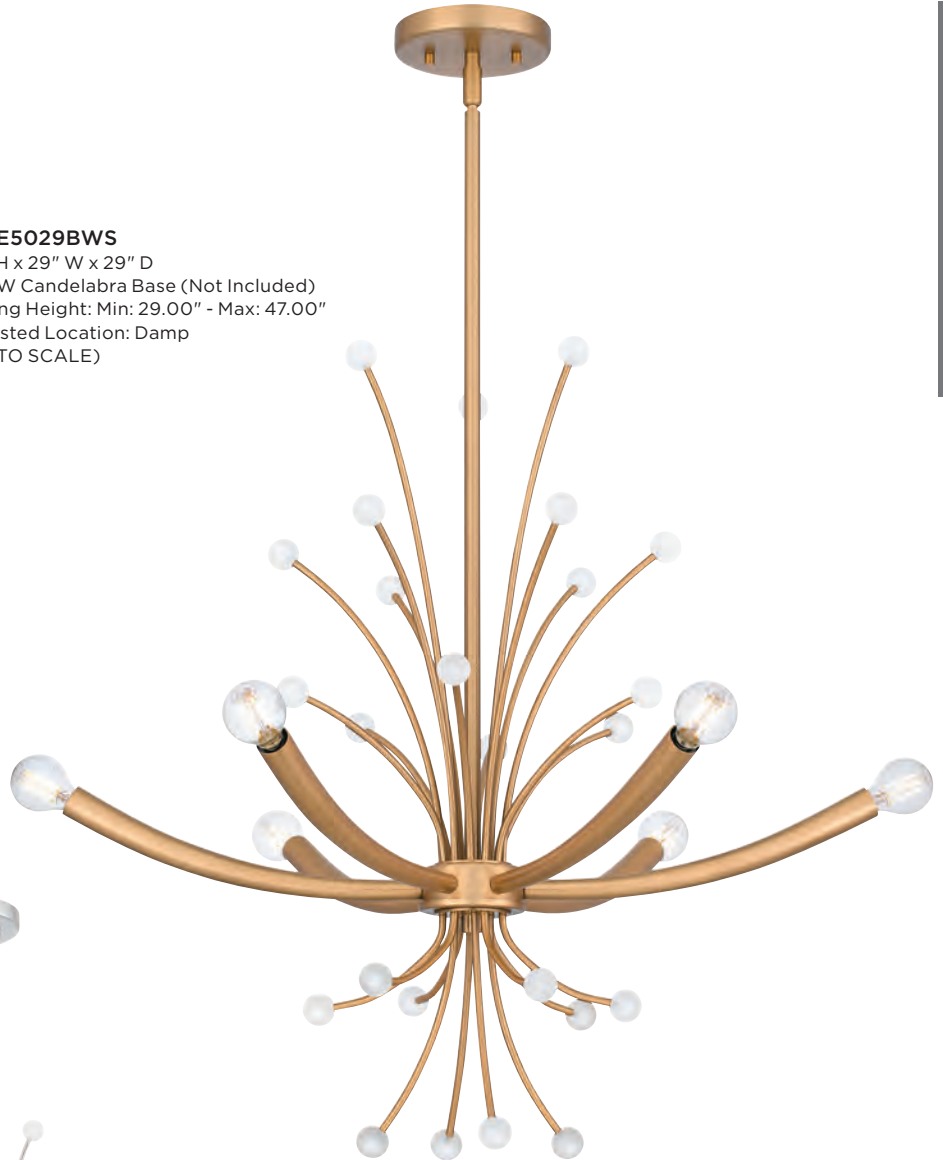

Hanging Height: Min: 21.00" - Max: 57.00"

ETL Listed Location: Damp

(NOT TO SCALE)

KIERA

Finish: Brushed Weathered Brass or Polished Nickel

Kiera radiates on-trend, modern style. The captivating chandelier features a futuristic design with sleek, curving lines and small white spherical accents. Kiera is available in two beautiful finishes — choose brushed weathered brass for a slightly retro vibe or polished nickel for a timeless shine.

Platinum Style

PCKIE5029BWS

24.5" H x 29" W x 29" D
6 - 60W Candelabra Base (Not Included)
Hanging Height: Min: 29.00" - Max: 47.00"
ETL Listed Location: Damp
(NOT TO SCALE)

PCKIE5029PK

24.5" H x 29" W x 29" D
6 - 60W Candelabra Base (Not Included)
Hanging Height: Min: 29.00" - Max: 47.00"
ETL Listed Location: Damp