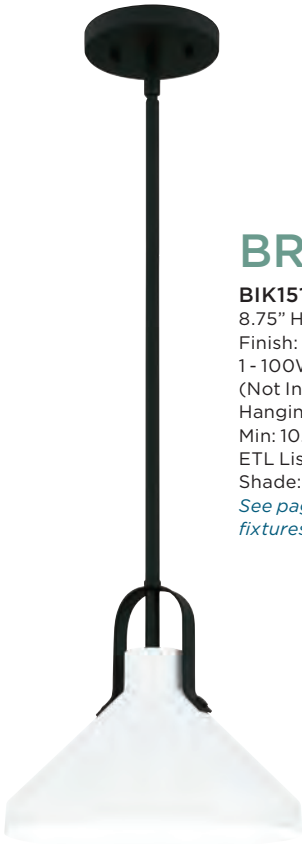

BRINK

BIK1510MBK

8.75" H x 10" W x 10" D

Finish: Matte Black

1 - 100W Medium Base

(Not Included)

Hanging Height:

Min: 10.00" - Max: 48.00"

ETL Listed Location: Damp

Shade: Metal

See page 151 for more fixtures in this family