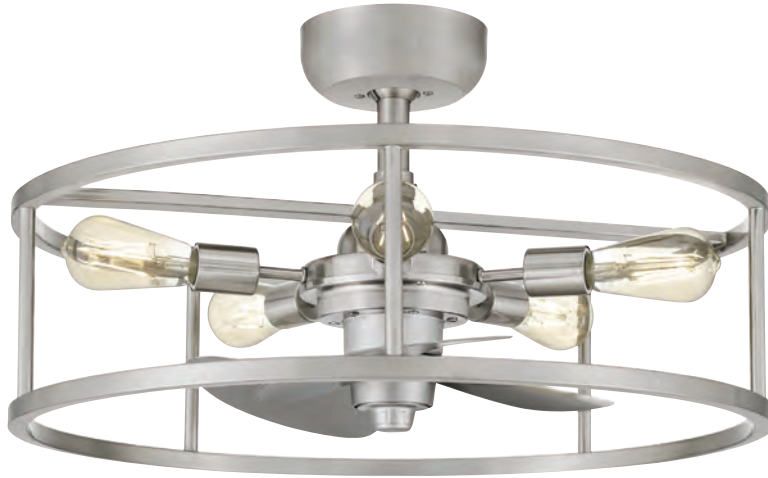

NEW HARBOR

Finish: Brushed Nickel

The New Harbor family finds inspiration in antique fans: note the curved, blade-like flourishes at the bottom of the semi-flush design. With a reversible 3-speed motor and included remote, the New Harbor comes in a choice of western bronze or brushed nickel finishes to complement a range of decor styles and infuse any space with a subtle vintage touch.