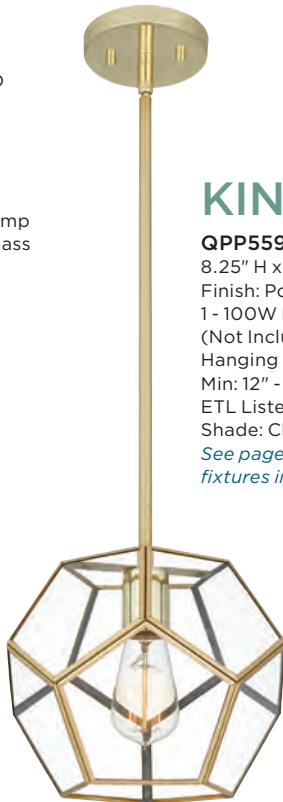

KINSLEE

QPP5593B

8.25" H x 9.5" W x 9.5" D

Finish: Polished Brass

1 - 100W Medium Base

(Not Included)

Hanging Height:

Min: 12" - Max: 48.00

ETL Listed Location: Damp

Shade: Clear Beveled Glass

See page 327 for more fixtures in this family