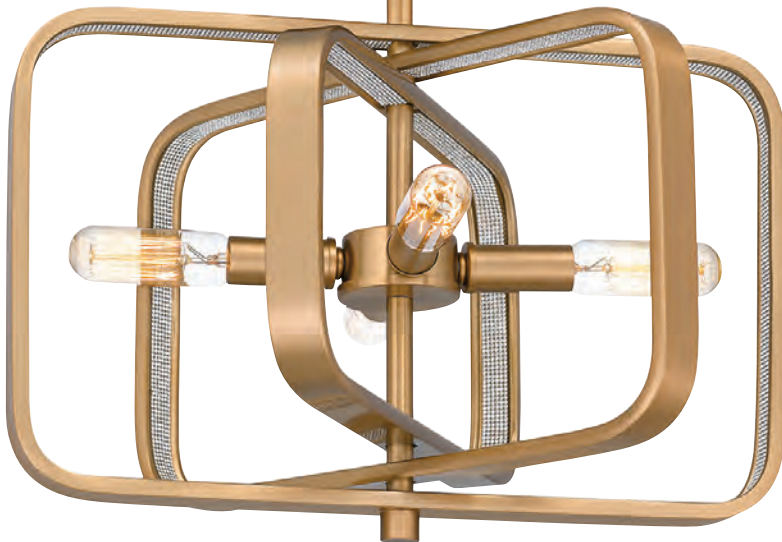

Hanging Height: Min: 21.00" - Max: 57.00"

ETL Listed Location: Damp

(NOT TO SCALE)

KIERA

Finish: Brushed Weathered Brass or Polished Nickel

Kiera radiates on-trend, modern style. The captivating chandelier features a futuristic design with sleek, curving lines and small white spherical accents. Kiera is available in two beautiful finishes — choose brushed weathered brass for a slightly retro vibe or polished nickel for a timeless shine.

DUPREE

Finish: Brushed Weathered Brass

PLATINUM
by QUOIZEL

Shimmering glamour, dipped in gold. The Dupree pendant, also available as a mini pendant, island light or semi-flush mount, features glimmering texture and a weathered brass finish. Concentric "squovals" radiate playful 1960s style.

PCDPR2814BWS

10.25" H x 14" W x 9.25" D
4 - 60W Candelabra Base
(Not Included)
Hanging Height: Min: 11.00" - Max: 49.00"
ETL Listed Location: Damp
(NOT TO SCALE)

PCDPR1714BWS

13" H x 14" W x 9.25" D
4 - 60W Candelabra Base
(Not Included)
ETL Listed Location: Damp