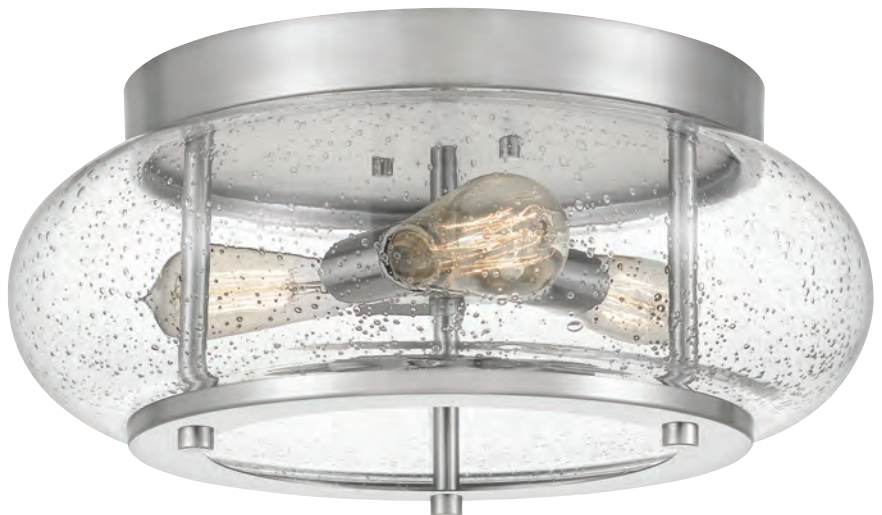

TRG1616BN
7" H x 16" W x 16" D
3 - 60W Medium Base (Not Included)
ETL Listed Location: Damp
(NOT TO SCALE)