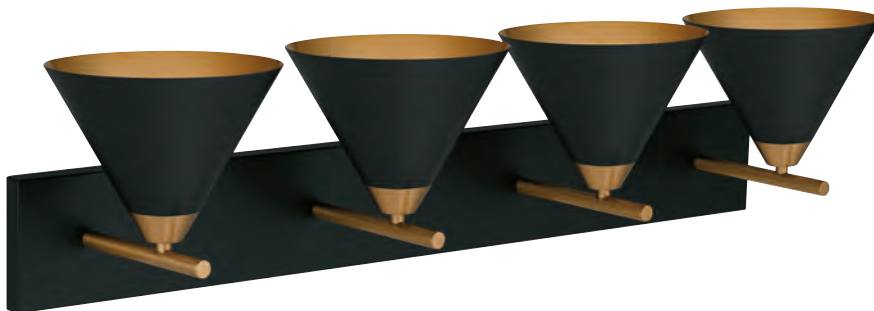

MTO8637MBK

8.75" H x 37.5" W x 9.5" D
4 - 100W Medium Base (Not Included)
ETL Listed Location: Damp