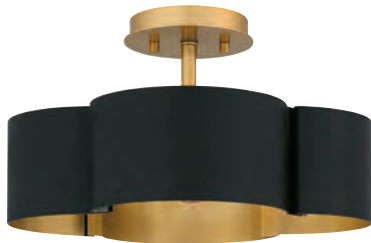

BSM1714MBK
8" H x 14" W x 14" D
4 - 60W Candelabra Base
(Not Included)
ETL Listed Location: Damp