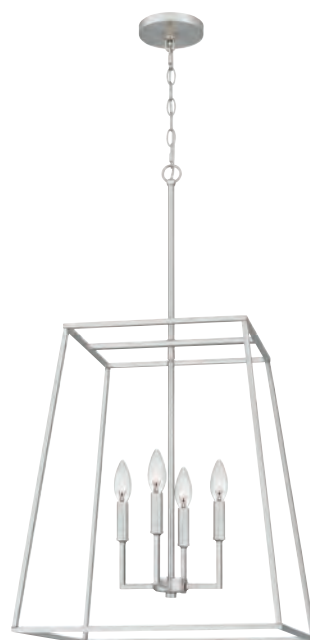

PRC2818BN

35.5" H x 18" W x 18" D
4 - 60W Candelabra Base (Not Included)
Hanging Height: Min: 40.00 - Max: 90.00
ETL Listed Location: Damp