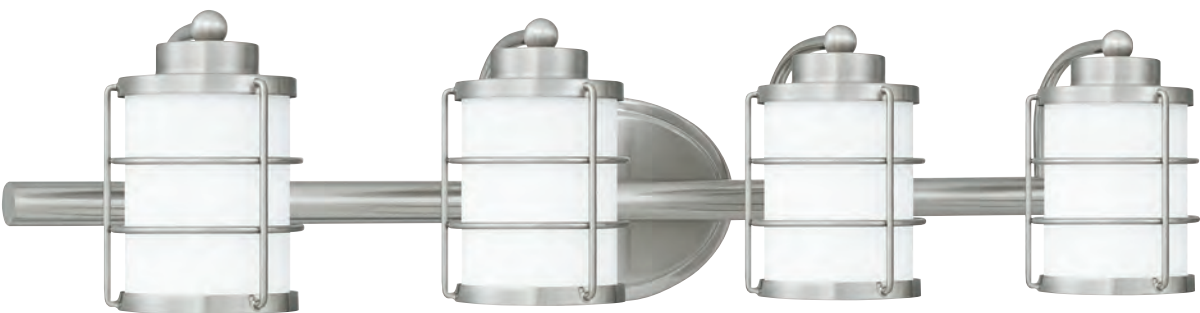

HZT8631BN

6.75" H x 31" W x 7" D

4 - 100W Medium Base (Not Included)

ETL Listed Location: Damp