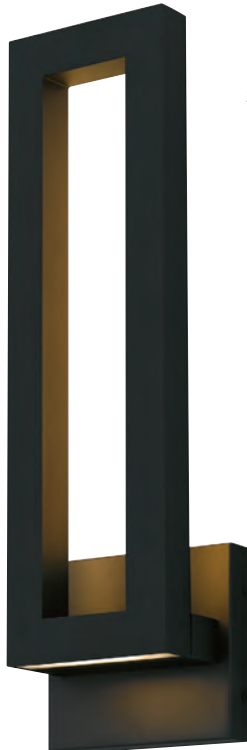

POM8406EK

24.25" H x 7.25" W x 4.25" D

Integrated LED

Lumens: Delivered 855 | Initial 2090

Kelvin 3000, CRI 90

ETL Listed Location: Wet

POM8405EK

18.25" H x 5.75" W x 4.25" D