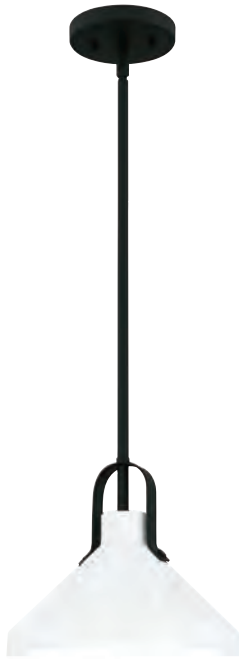

BRINK

Finish: Matte Black
Shade: Metal

For bold kitchen lighting, look no further than the Brink collection. This industrial collection pairs a classic matte black finish with white metal shades for a striking contrast. Sleek industrial accents complete the look, making Brink a perfect choice as either a pendant or linear island light.

BIK1510MBK
8.75" H x 10" W x 10" D
1 - 100W Medium Base (Not Included)
Hanging Height: Min: 10.00" - Max: 48.00"
ETL Listed Location: Damp