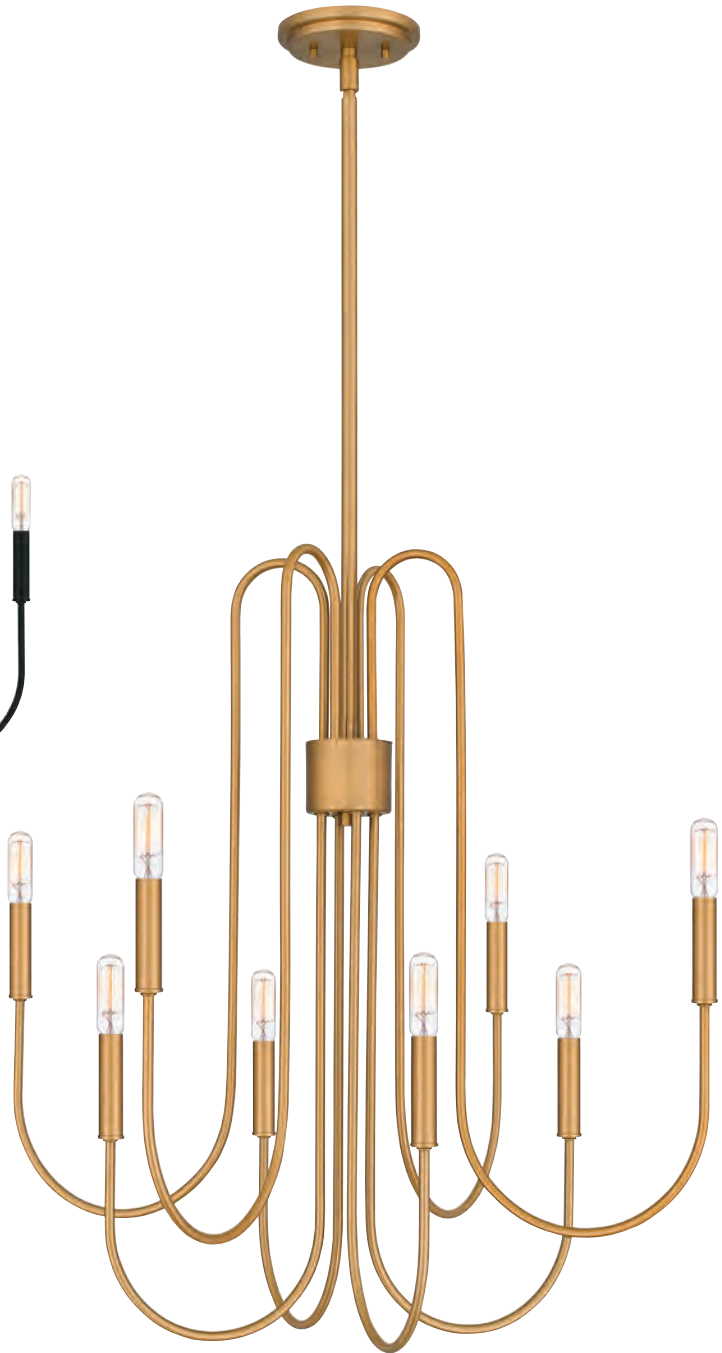

CBR5028BWS
28.75" H x 28" W x 28" D
8 - 60W Candelabra Base
(Not Included)
Hanging Height:
Min: 37.00" - Max: 61.00"
ETL Listed Location: Damp
(NOT TO SCALE)