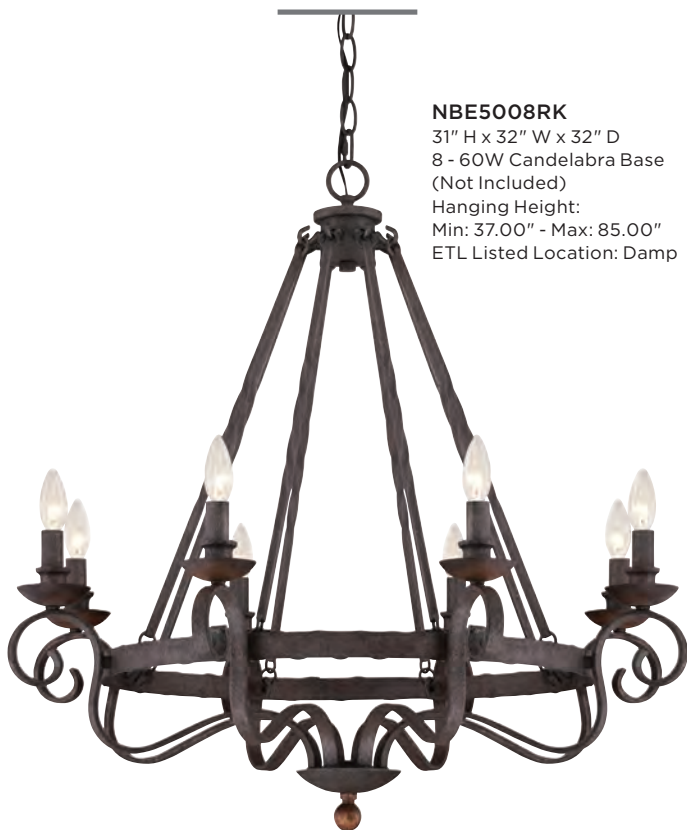

NOBLE

Finish: Rustic Black

Classic and timeless Noble is a nod to European design. The speckled rustic black features many dark tones combined to create a roughly textured finish on the surface that highlights every mark of the hammered metal. The candelabra holders are made of solid wood and stained a dark walnut to coordinate with the overall theme of old world style and charm.