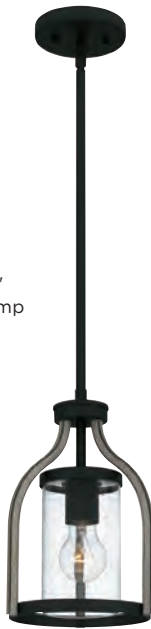

CORNELIA

Finish: Matte Black
Shade: Clear Seedy Glass

Add a rustic feel to your home with Cornelia. This farmhouse-inspired collection features weathered white maple wood toned arms and a contrasting matte black finish. Cylindrical clear seedy glass shades complete the look, highlighting the sleek exposed bulb sockets. Cornelia is available as a mini pendant light or chandelier.

CNE1508MBK
14.5" H x 8" W x 8" D
1 - 100W Medium Base
(Not Included)
Hanging Height:
Min: 15.00" - Max: 51.00"
ETL Listed Location: Damp