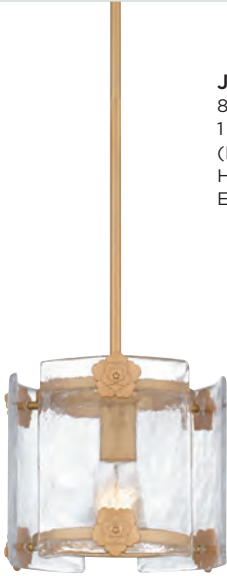

JOLIE

Finish: Light Gold
Shade: Clear Textured Glass

A light gold finish and clear textured glass are the highlight of the Jolie collection. Pretty gold flowers adorn the glass panels, adding a touch of feminine beauty to the classic design. Available as a semi-flush mount, mini pendant light or in two sizes of pendant light, Jollie is a charming addition to any living space.

JOL1509LG
8.25" H x 9" W x 9" D
1 - 100W Medium Base
(Not Included)
Hanging Height: Min: 11.00" - Max: 47.00"
ETL Listed Location: Damp