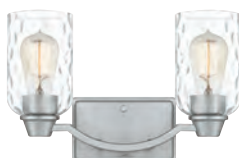

ACA8613BN
9" H x 14" W x 6.5" D
2 - 100W Medium Base (Not Included)
ETL Listed Location: Damp