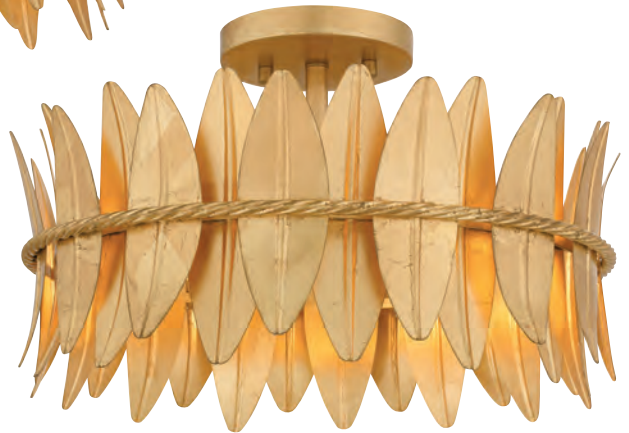

BAYLEY

BAY1718AB
10" H x 18.5" W x 18.5" D
Finish: Aged Brass
4 - 60W Candelabra Base
(Not Included)
ETL Listed Location: Damp
Shade: Metal
(NOT TO SCALE)
*See page 146 for more
fixtures in this family*