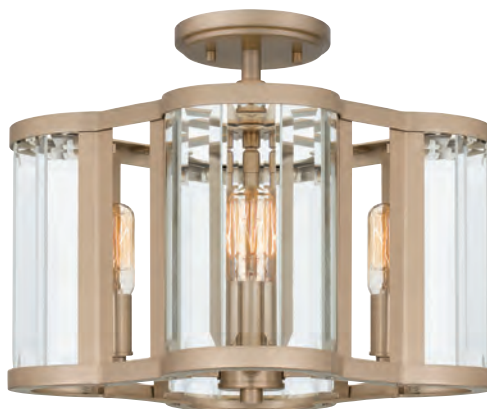

QSF6193BGD

11.5" H x 15" W x 15" D
Finish: Bronze Gold
4 - 60W Candelabra Base (Not Included)
ETL Listed Location: Damp