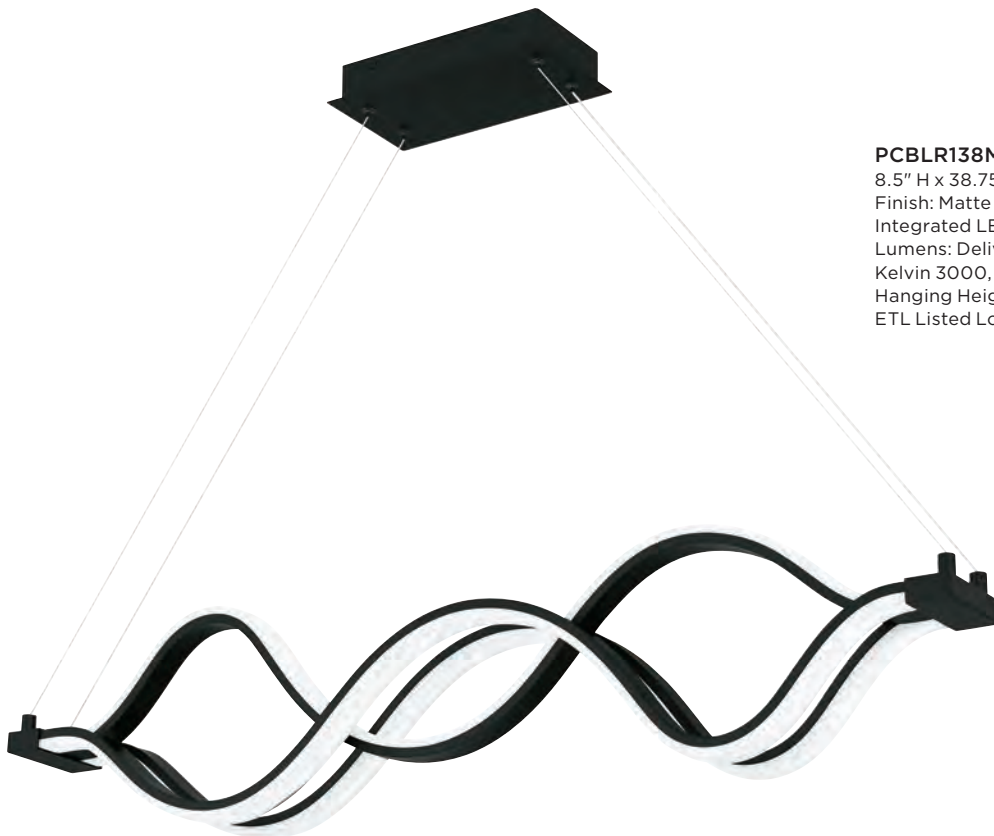

PCBLR138MBK

8.5" H x 38.75" W x 3.75" D

Finish: Matte Black

Integrated LED

Lumens: Delivered 2340 | Initial 3500

Kelvin 3000, CRI 90

Hanging Height: Min: 14.00" - Max: 102.00"

ETL Listed Location: Damp

NEWPORT

Finish: Matte Black

A curvilinear wave design gives the Newport island light its sleek look. Designed in a matte black finish for a high-contrast aesthetic. This modern, sculptural design features an LED light source for plentiful illumination.