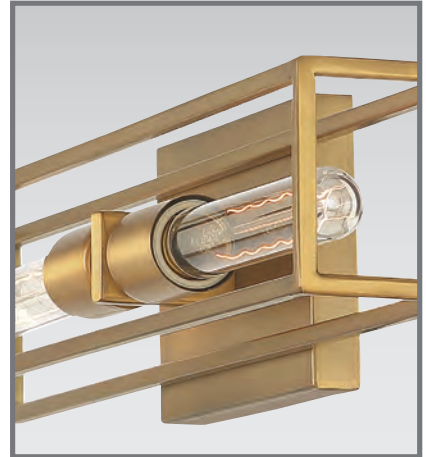

LEIGHTON

Finish: Weathered Brass

The Leighton collection offers smart and structural vanity lights in weathered brass or matte black. The rectangular backplate sets the tone for plentiful angular shapes and a midcentury modern feel. Choose from multiple styles and size options to add sculptural flair to your home today.

LGN8605WS

13.75" H x 4.75" W x 4" D

1 - 100W Medium Base

(Not Included)

ETL Listed Location: Damp

Can be installed facing up or down
(NOT TO SCALE)