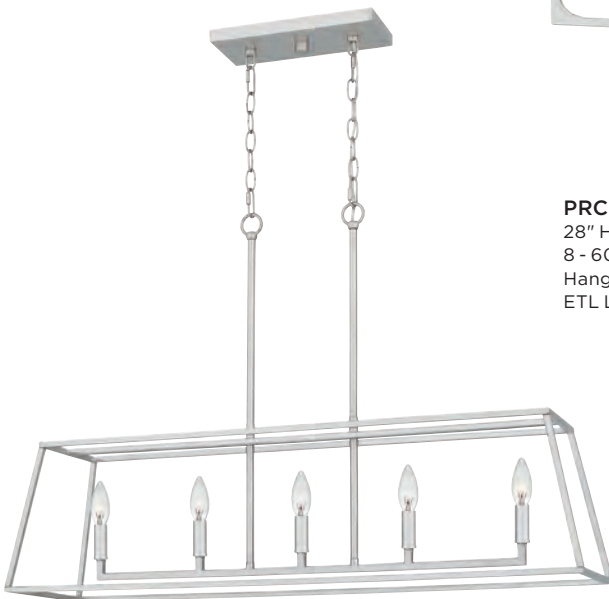

BLUEPRINT Collection

PRC5026BN

24" H x 26" W x 26" D
5 - 60W Candelabra Base (Not Included)
Hanging Height: Min: 28.50 - Max: 78.00
ETL Listed Location: Damp

PRC5232BN

33" H x 32" W x 32" D
9 - 60W Candelabra Base (Not Included)
Hanging Height: Min: 36.00 - Max: 133.00
ETL Listed Location: Damp
(NOT TO SCALE)