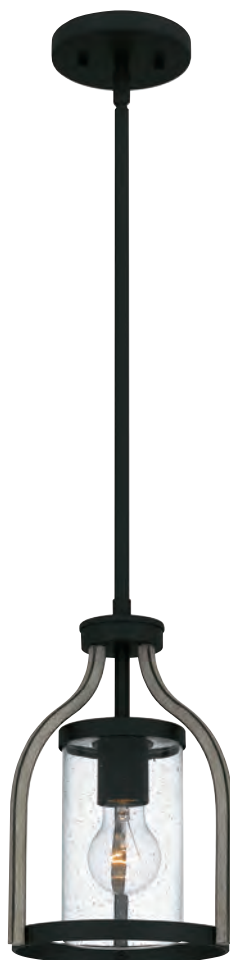

CORNELIA

CNE1508MBK

14.5" H x 8" W x 8" D

Finish: Matte Black

1 - 100W Medium Base

(Not Included)

Hanging Height:

Min: 15.00" - Max: 51.00"

ETL Listed Location: Damp

Shade: Clear Seedy Glass

*See page 178 for more
fixtures in this family*