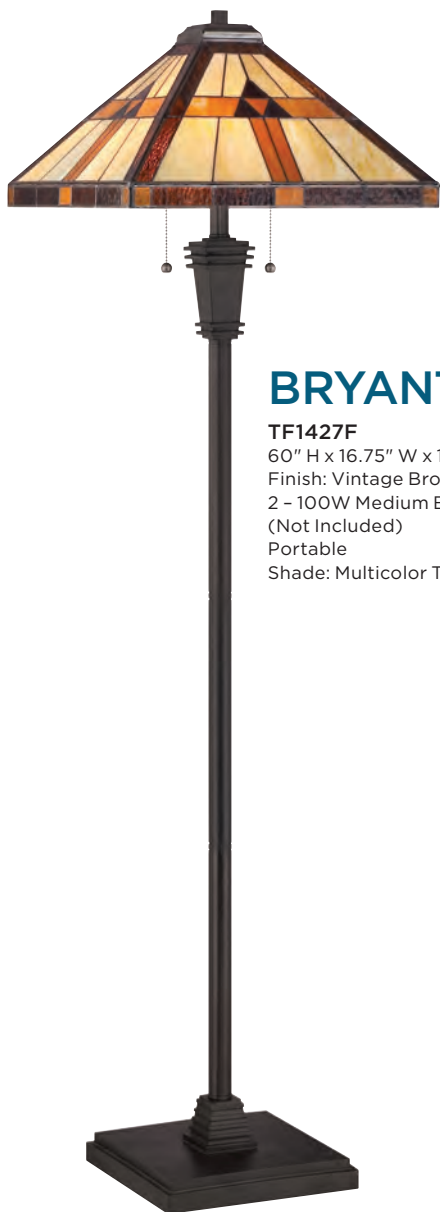

WESTWIND

TF5623MBK
 22.5" H x 14" W x 14" D
 Finish: Matte Black
 2 - 75W Medium Base
 (Not Included)
 Portable
 Shade: Multicolor Tiffany Art Glass

TABLE & FLOOR

BRYANT

TF1427F
60" H x 16.75" W x 16.75" D
Finish: Vintage Bronze
2 - 100W Medium Base
(Not Included)
Portable
Shade: Multicolor Tiffany Art Glass