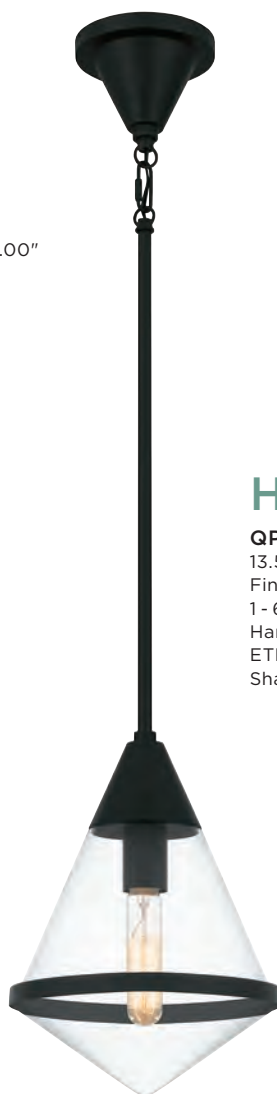

(Not Included)

Hanging Height:

in: 11.00" - Max: 47.00"

ETL Listed Location: Damp

Shade: Clear Textured Glass

*See page 212 for more
fixtures in this family*

HIDALGO

QPP6160BN
 13.5" H x 9.5" W x 9.5" D
 Finish: Brushed Nickel
 1 - 60W Medium Base (Not Included)
 Hanging Height: Min: 21.00" - Max: 57.00"
 ETL Listed Location: Damp
 Shade: Clear Glass