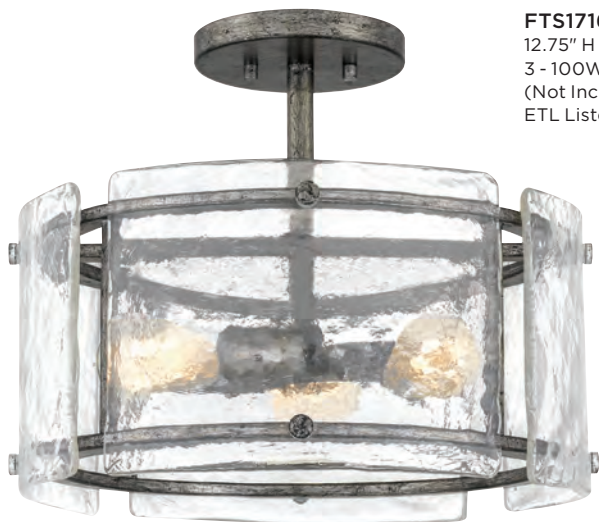

FORTRESS

Finish: Mottled Silver or Earth Black
Shade: Clear Textured Glass

See pages 86-88 for more fixtures in this family

Panels of textured glass pair with an earth black or mottled silver finish to create the Fortress series. Offering simple yet striking design, Fortress is available as a mini pendant, semi-flush mount, pendant, or island light. As a fan light, this design comes in both earth black and mottled silver finishes.

FTS1716MM
12.75" H x 16" W x 16" D
3 - 100W Medium Base
(Not Included)
ETL Listed Location: Damp