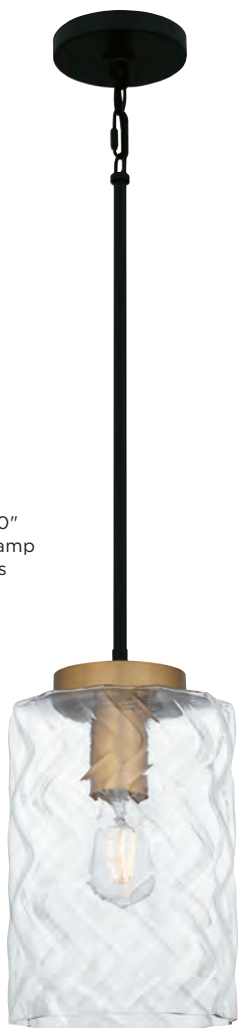

Finish: Matte Black

1 - 100W Medium Base

(Not Included)

Hanging Height:

Min: 18.00" - Max: 54.00"

ETL Listed Location: Damp

Shade: Clear Swirl Glass

*See page 157 for more
fixtures in this family*