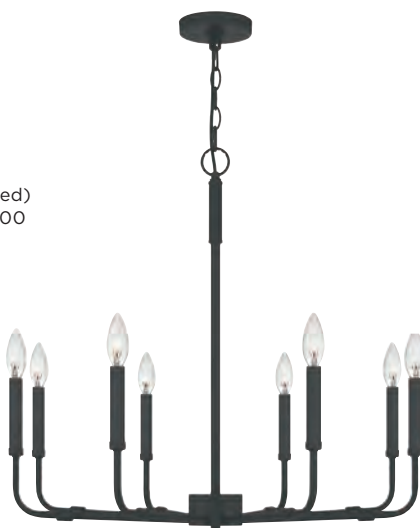

ABR5028MBK

26" H x 28" W x 28" D

8 - 60W Candelabra Base (Not Included)

Hanging Height: Min: 30.50 - Max: 79.00

ETL Listed Location: Damp