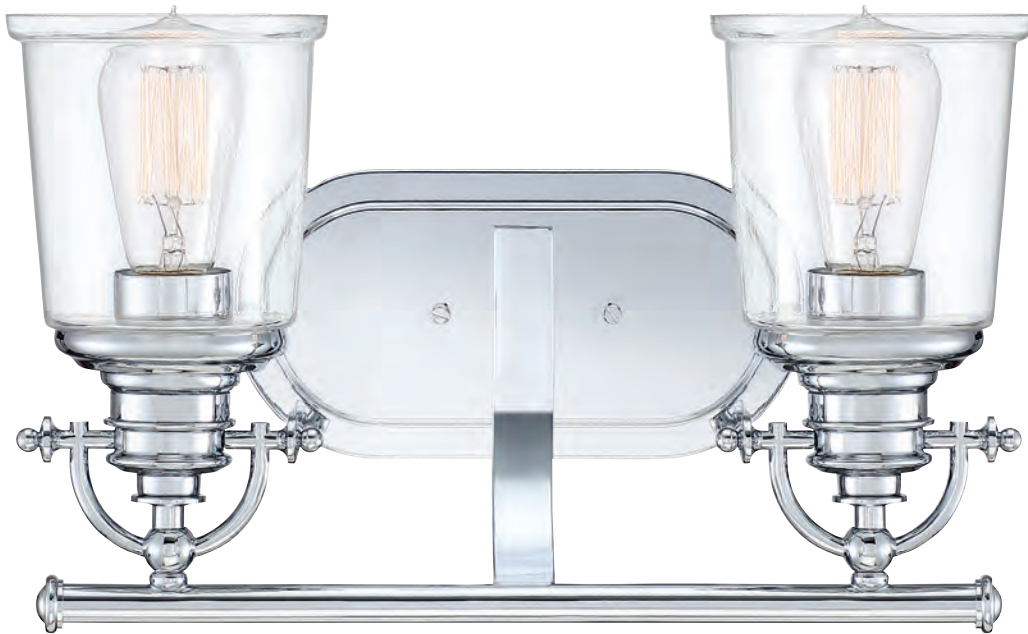

GRT8602C
9.5" H x 16" W x 7" D
2 - 100W Medium Base
(Not Included)
ETL Listed Location: Damp
(NOT TO SCALE)