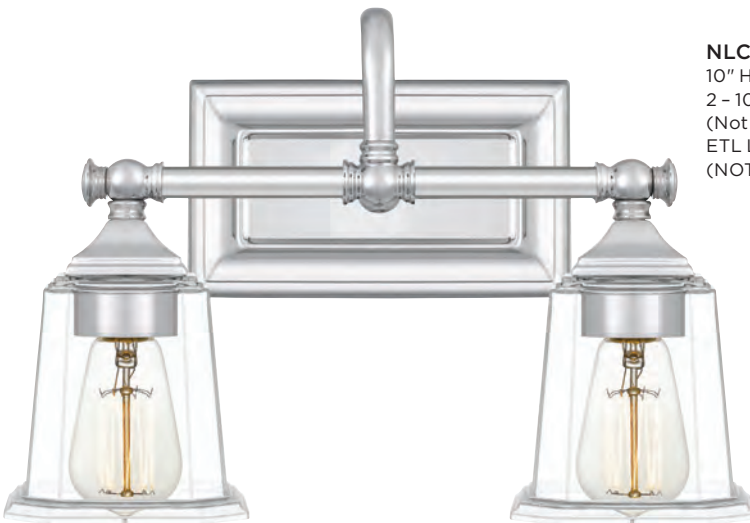

NICHOLAS

Finish: Polished Chrome
Shade: Clear Glass

The Nicholas collection gives a solid nod to mid century style. The streamlined silhouette is finished in brushed nickel or polished chrome to compliment a variety of home styles. The tapered square glass shades gives this design an edge and it is complemented beautifully by the rectangular backplate.

Can be installed facing up or down

NLC8602C
10" H x 15" W x 7" D
2 - 100W Medium Base
(Not Included)
ETL Listed Location: Damp
(NOT TO SCALE)