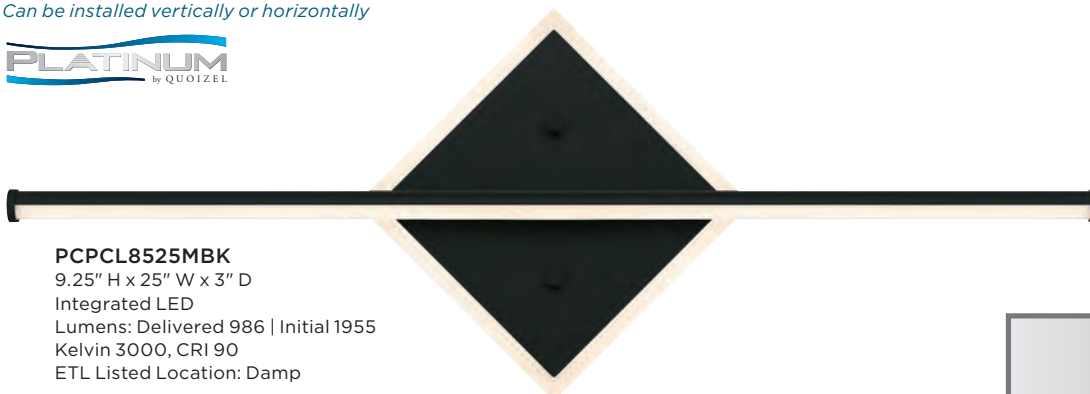

PARCELLE

Finish: Matte Black

Part of our Platinum by Quoizel collection, the Parcelle bath light is as bold as it is modern. A light bar with an ultra-slim profile silhouettes a matte black, diamond shaped backplate – creating a one-of-a-kind geometric design. The integrated LED light source wraps around both the backplate and the light bar, providing energy saving, long lasting performance.

Can be installed vertically or horizontally

PCPCL8525MBK
9.25" H x 25" W x 3" D
Integrated LED
Lumens: Delivered 986 | Initial 1955
Kelvin 3000, CRI 90
ETL Listed Location: Damp