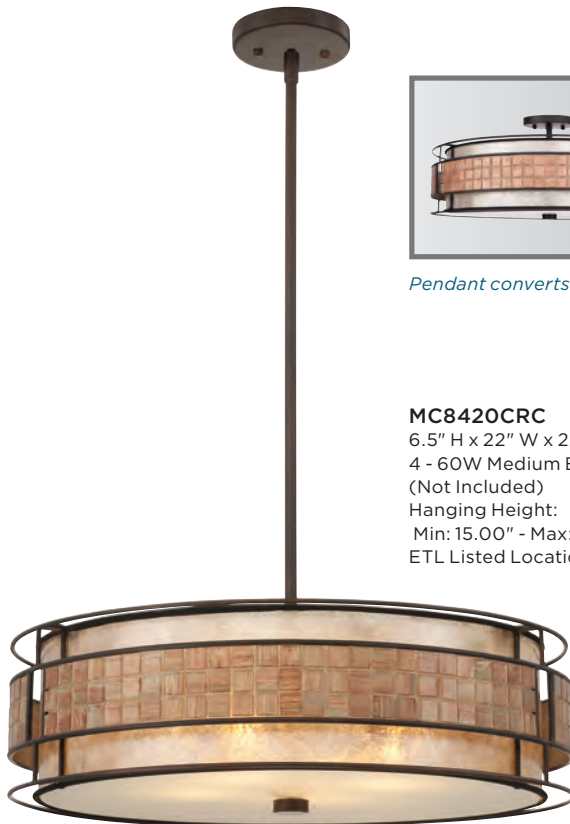

MC8420CRC

6.5" H x 22" W x 22" D
4 - 60W Medium Base
(Not Included)
Hanging Height:
Min: 15.00" - Max: 45.00"
ETL Listed Location: Damp