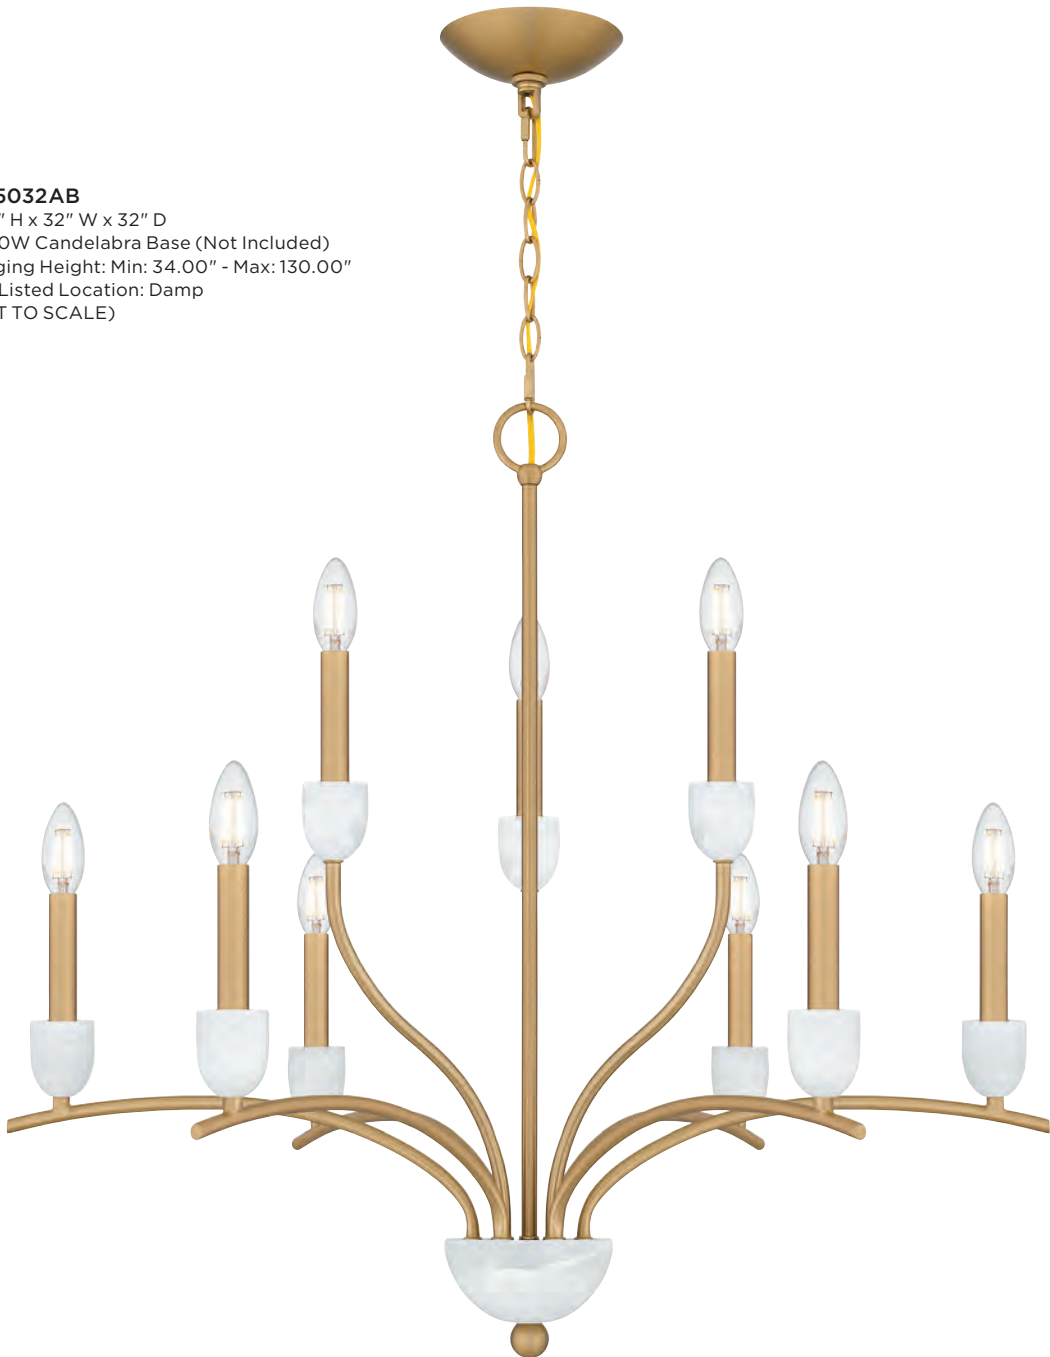

QUOIZEL NATURALS

FRI5032AB

29.5" H x 32" W x 32" D

9 - 60W Candelabra Base (Not Included)

Hanging Height: Min: 34.00" - Max: 130.00"

ETL Listed Location: Damp
(NOT TO SCALE)

CABRY

Finish: Brushed Weathered Brass or Mystic Black