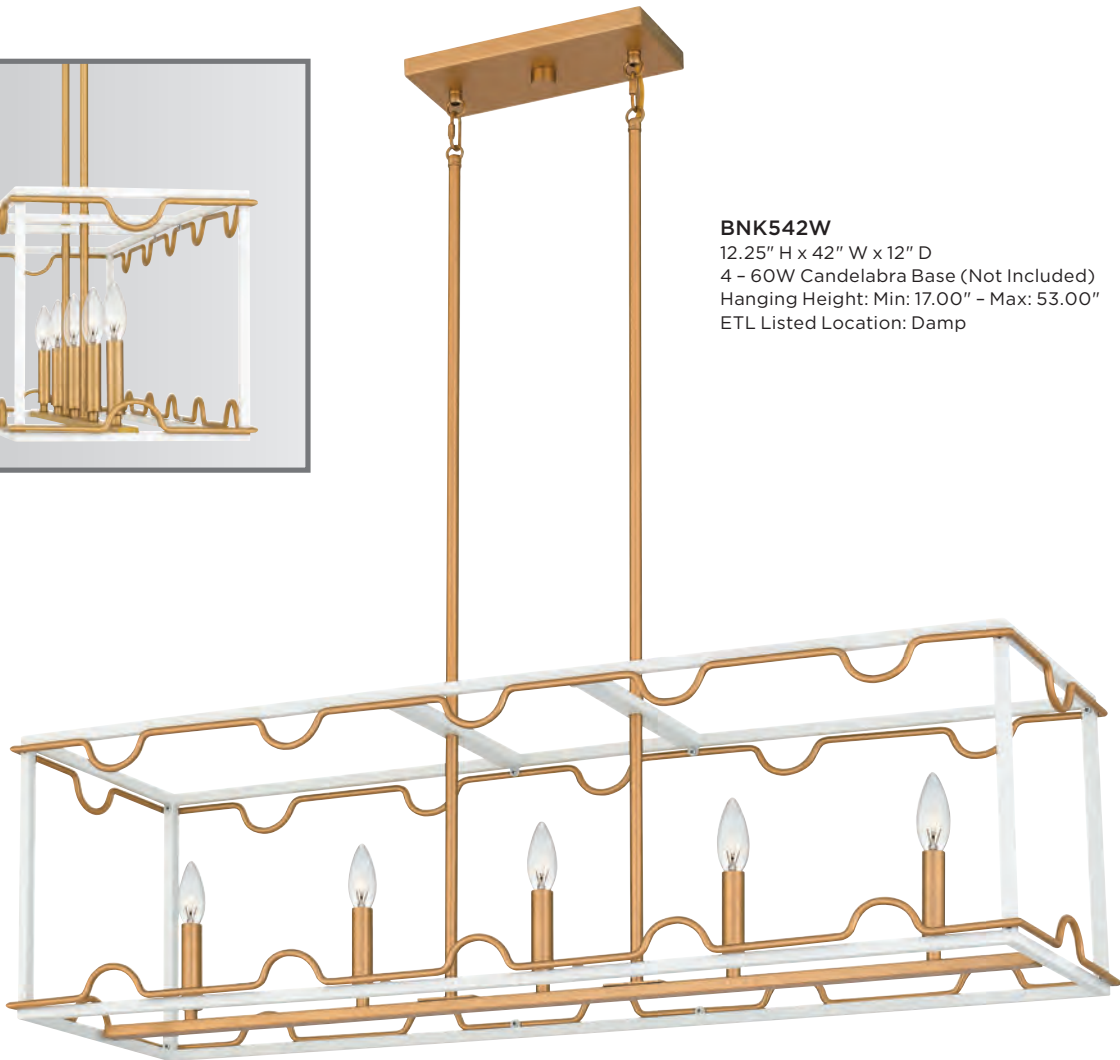

BRINKMAN

Finish: Matte White

The Brinkman collection combines a matte white finish with brushed weathered brass accents for a pretty, modern contrast. Curved brass lines pair with the straight lines of the silhouette for a geometric layering effect. Available as a semi-flush mount or linear island light, Brinkman adds one-of-a-kind style to any space.

BNK542W

12.25" H x 42" W x 12" D

4 - 60W Candelabra Base (Not Included)

Hanging Height: Min: 17.00" - Max: 53.00"

ETL Listed Location: Damp